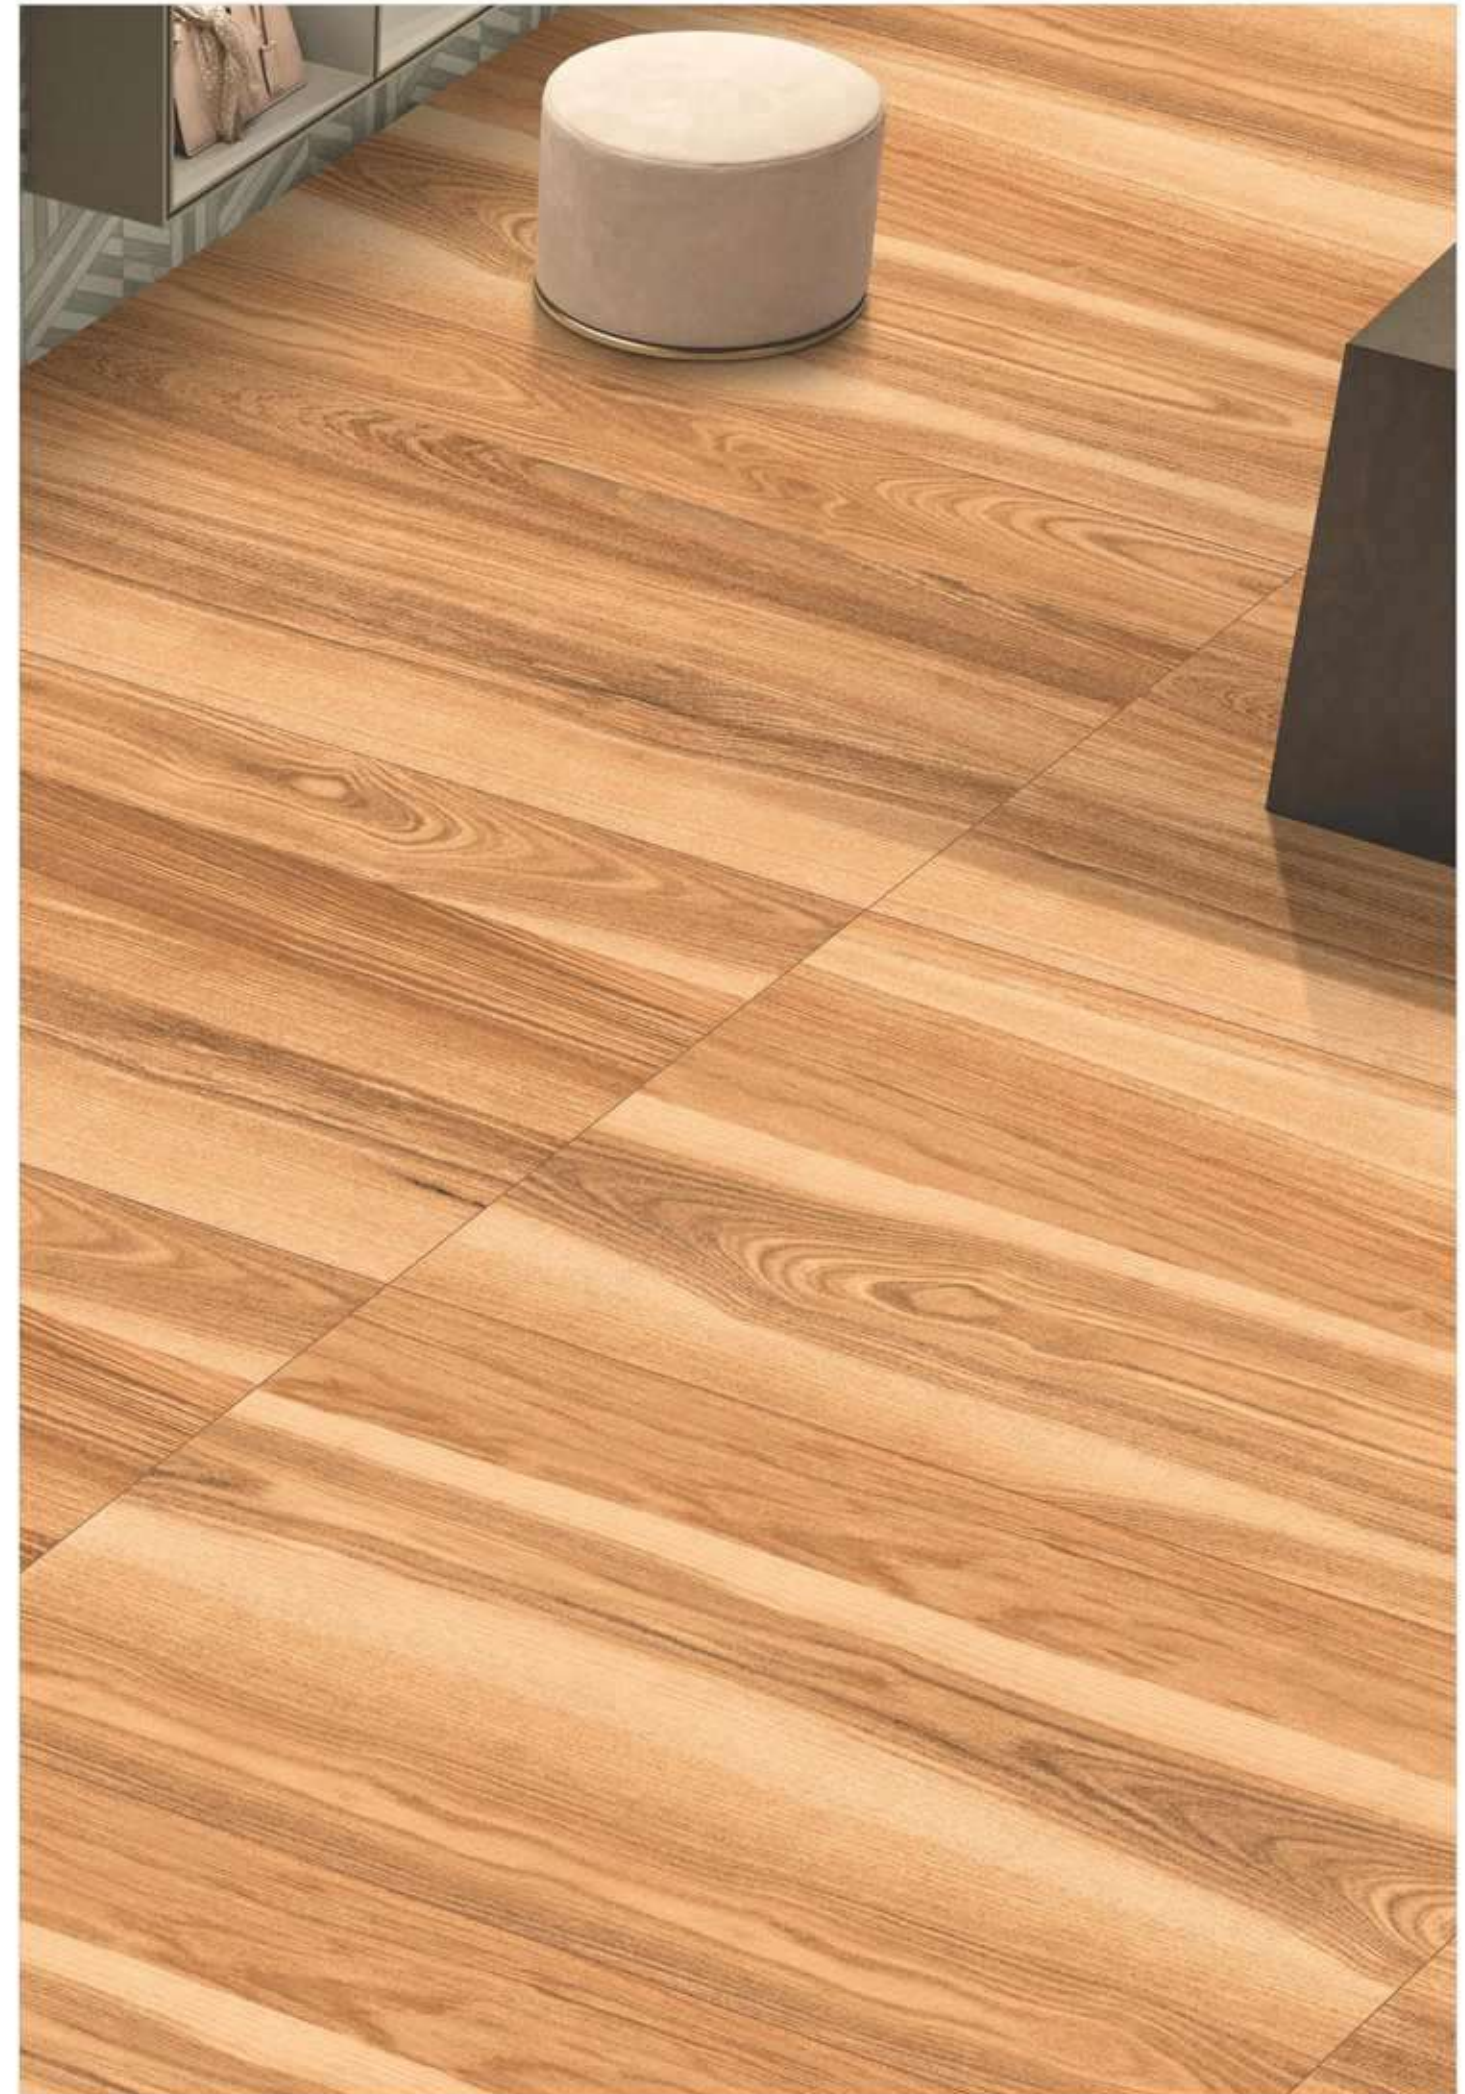

WOODEN CRAFT-23

1200x1800MM

Matt Surface

03 Randoms

Technical Characteristic

Available In

WOODEN CRAFT-24

1200x1800MM
Matt Surface
03 Randoms