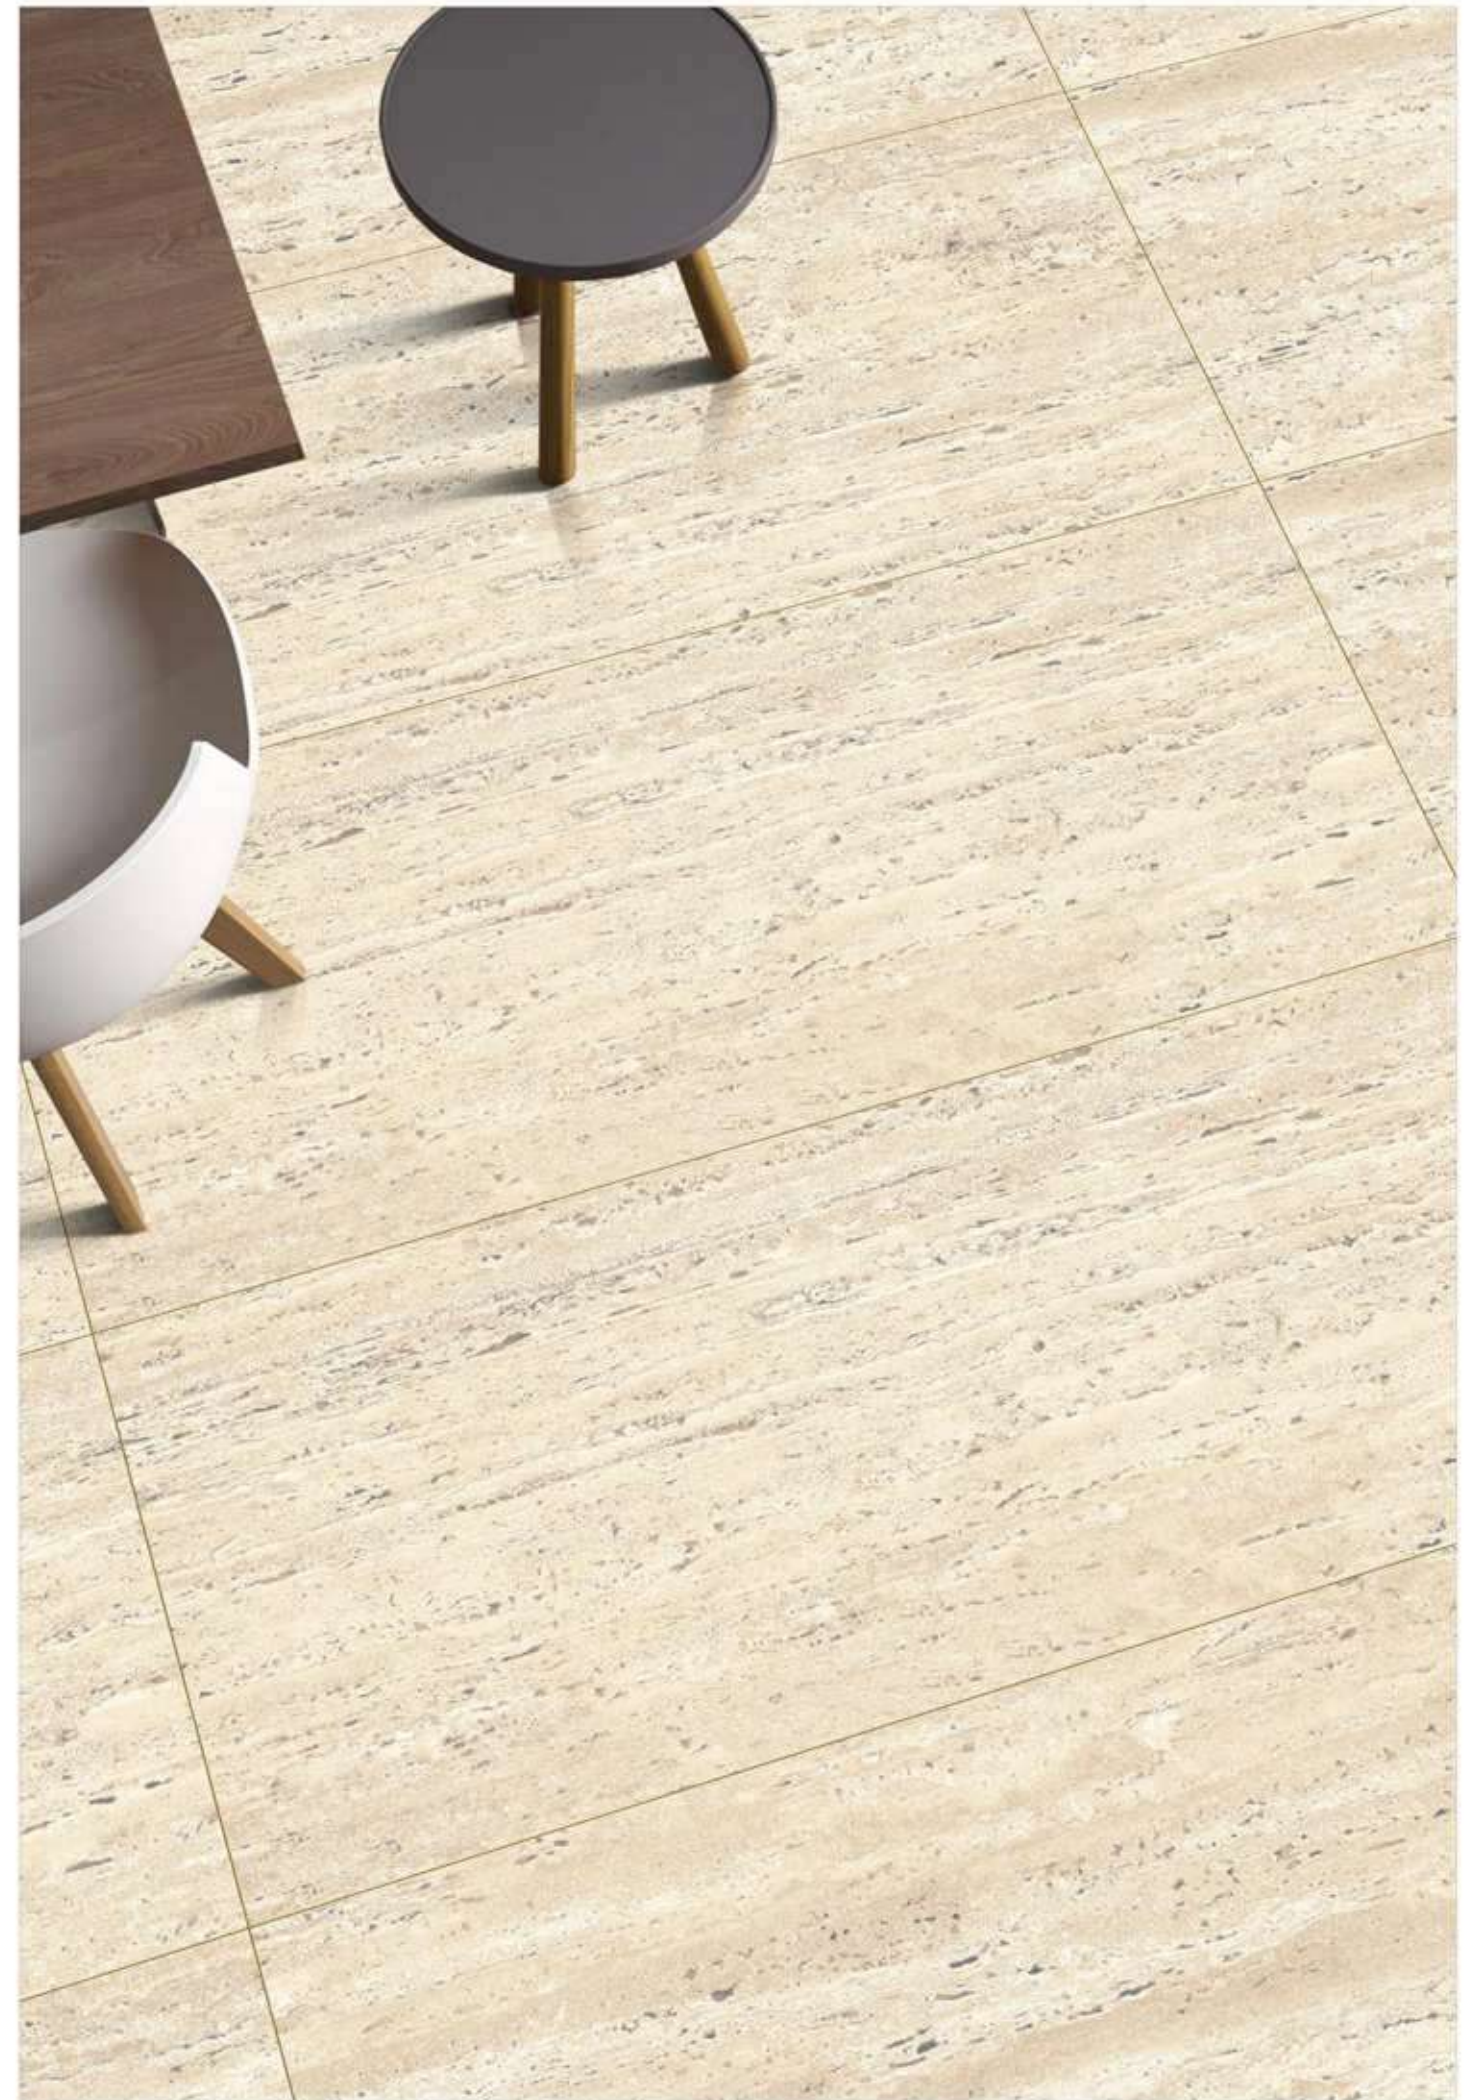

Technical Characteristic