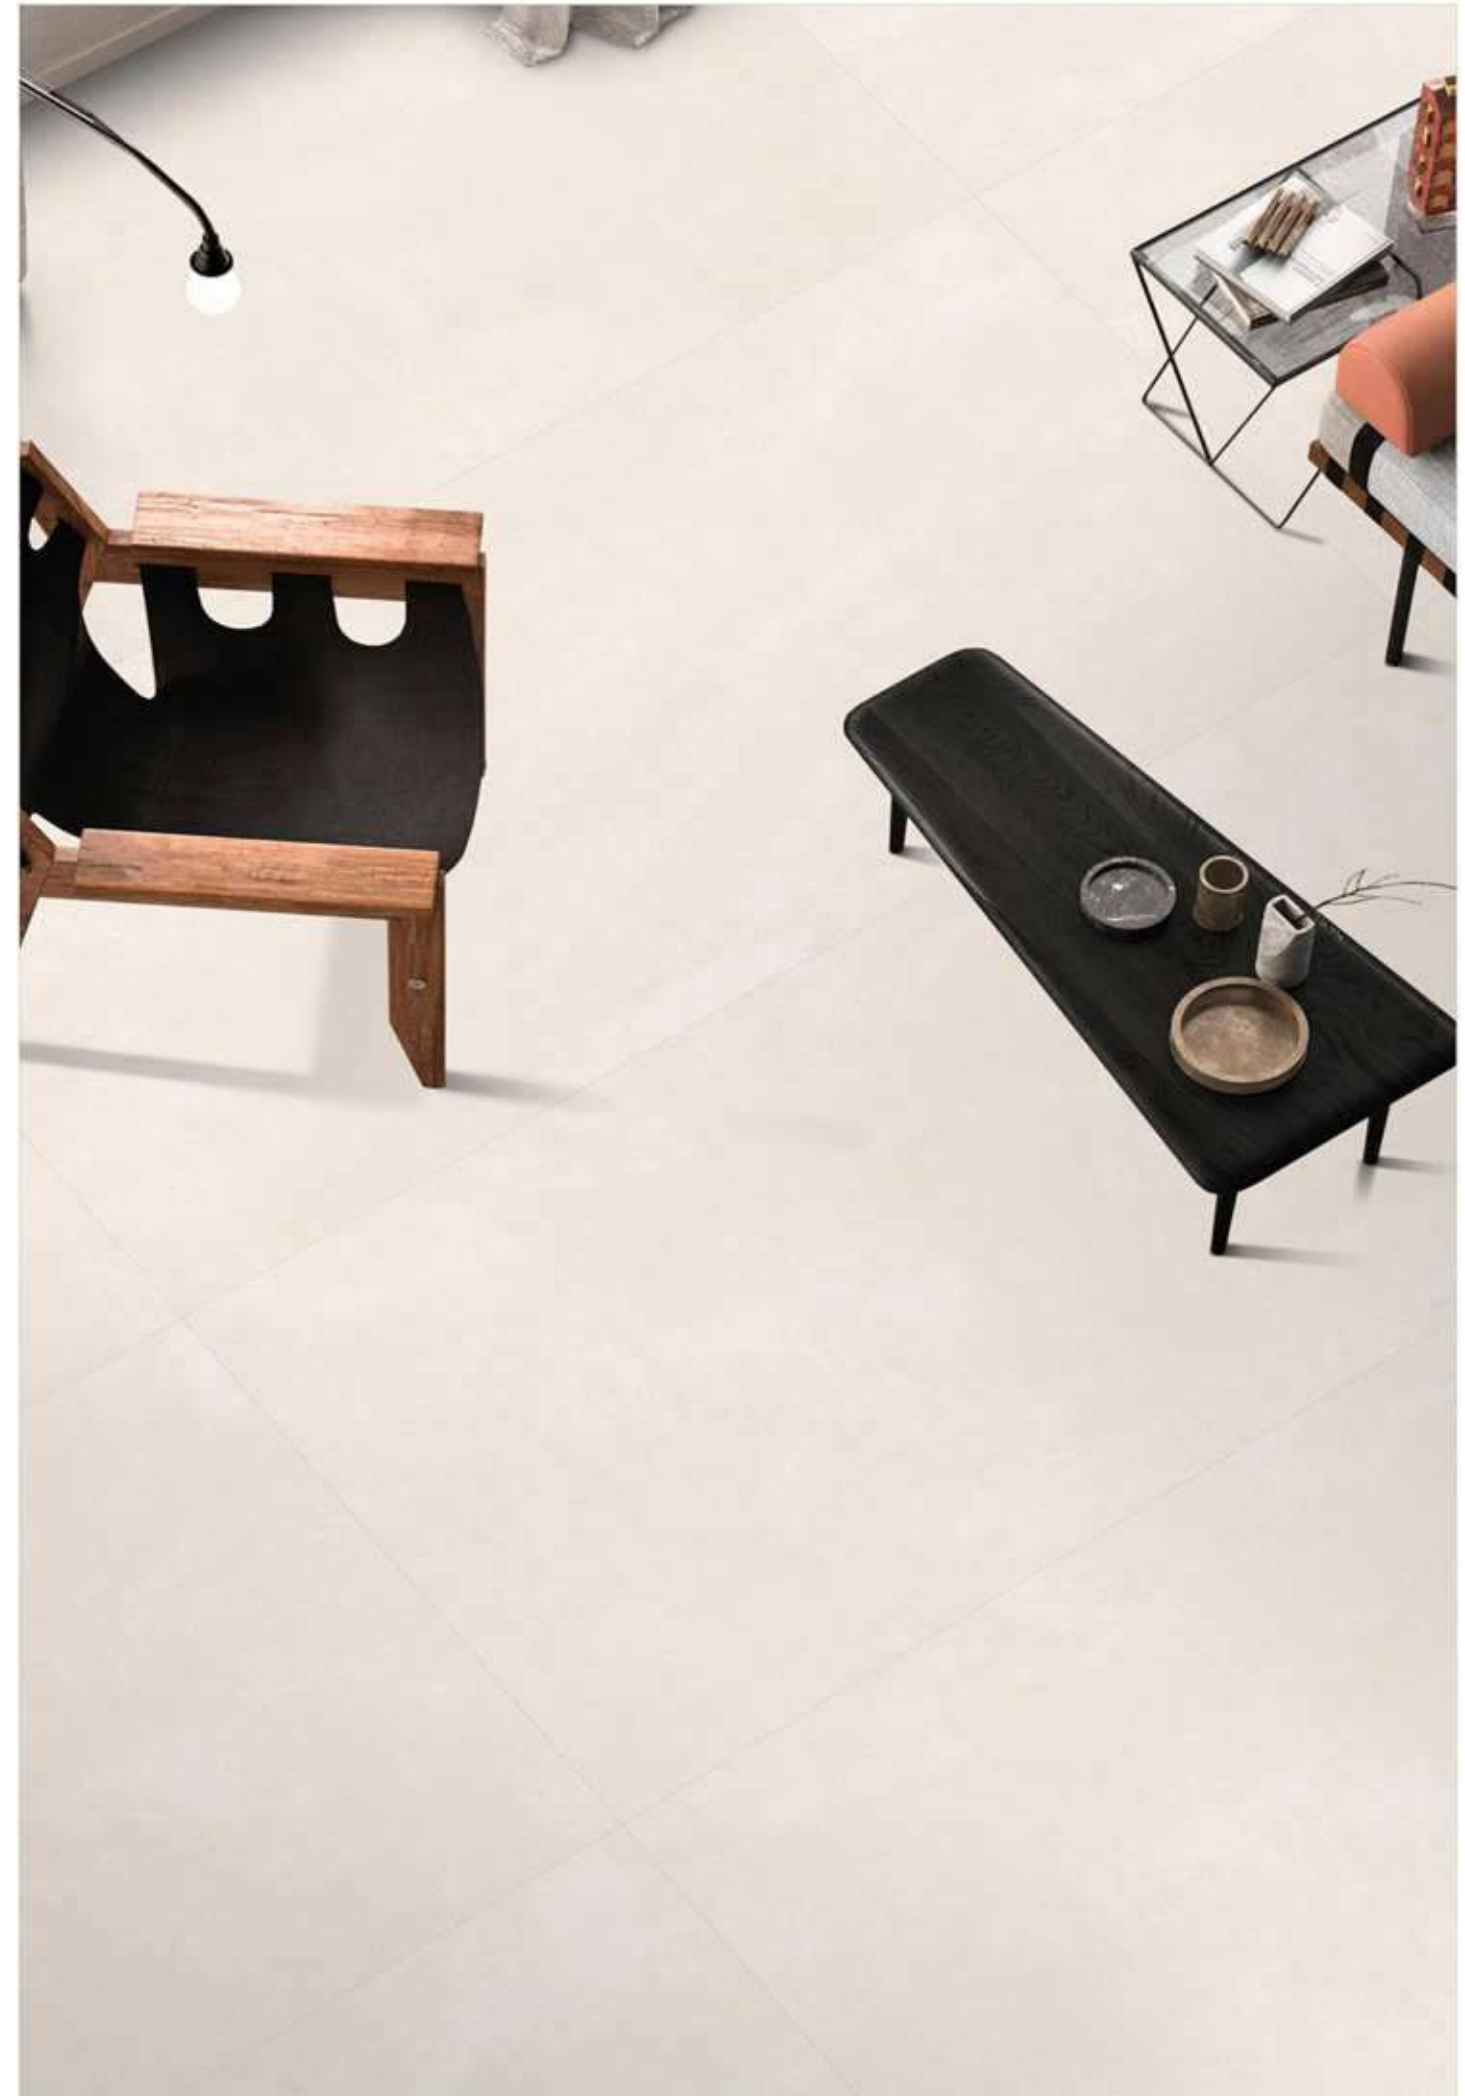

VELVET IVORY

1200x1800MM

Matt Surface

03 Randoms

Available In

Technical Characteristic

ZAMORA BEIGE

1200x1800MM