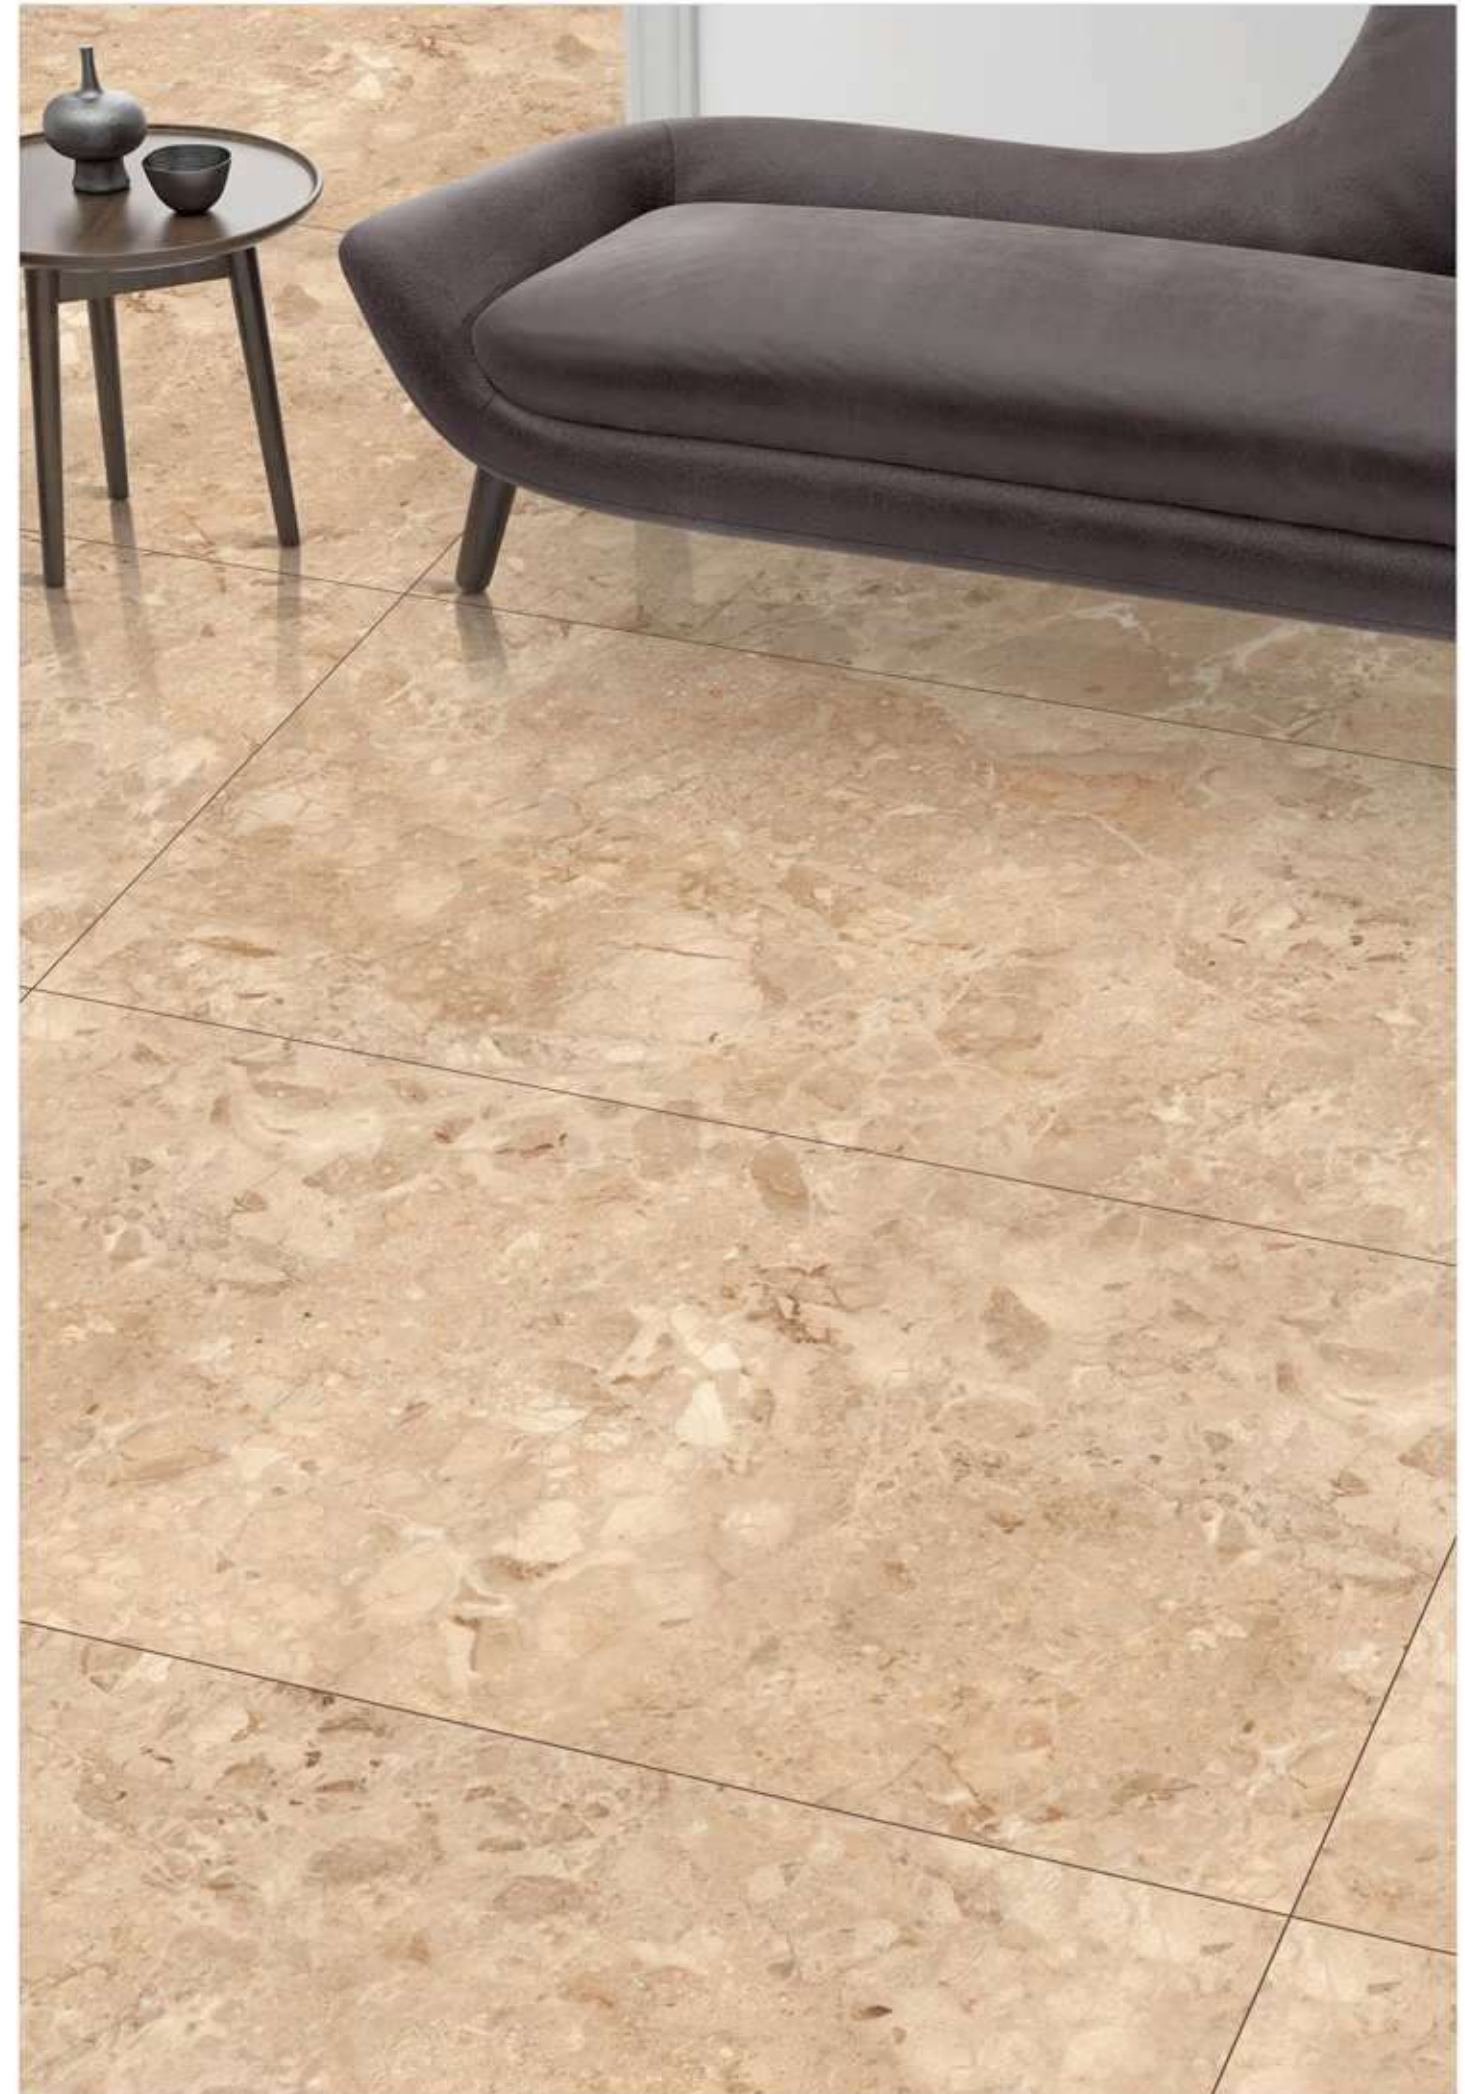

Available In
1200x
1800MM

Technical Characteristic

BURMISH BRECCIA

1200x1800MM
Polished Surface
03 Randoms

Available In

1200x
1800MM

Technical Characteristic

CELOPATRA