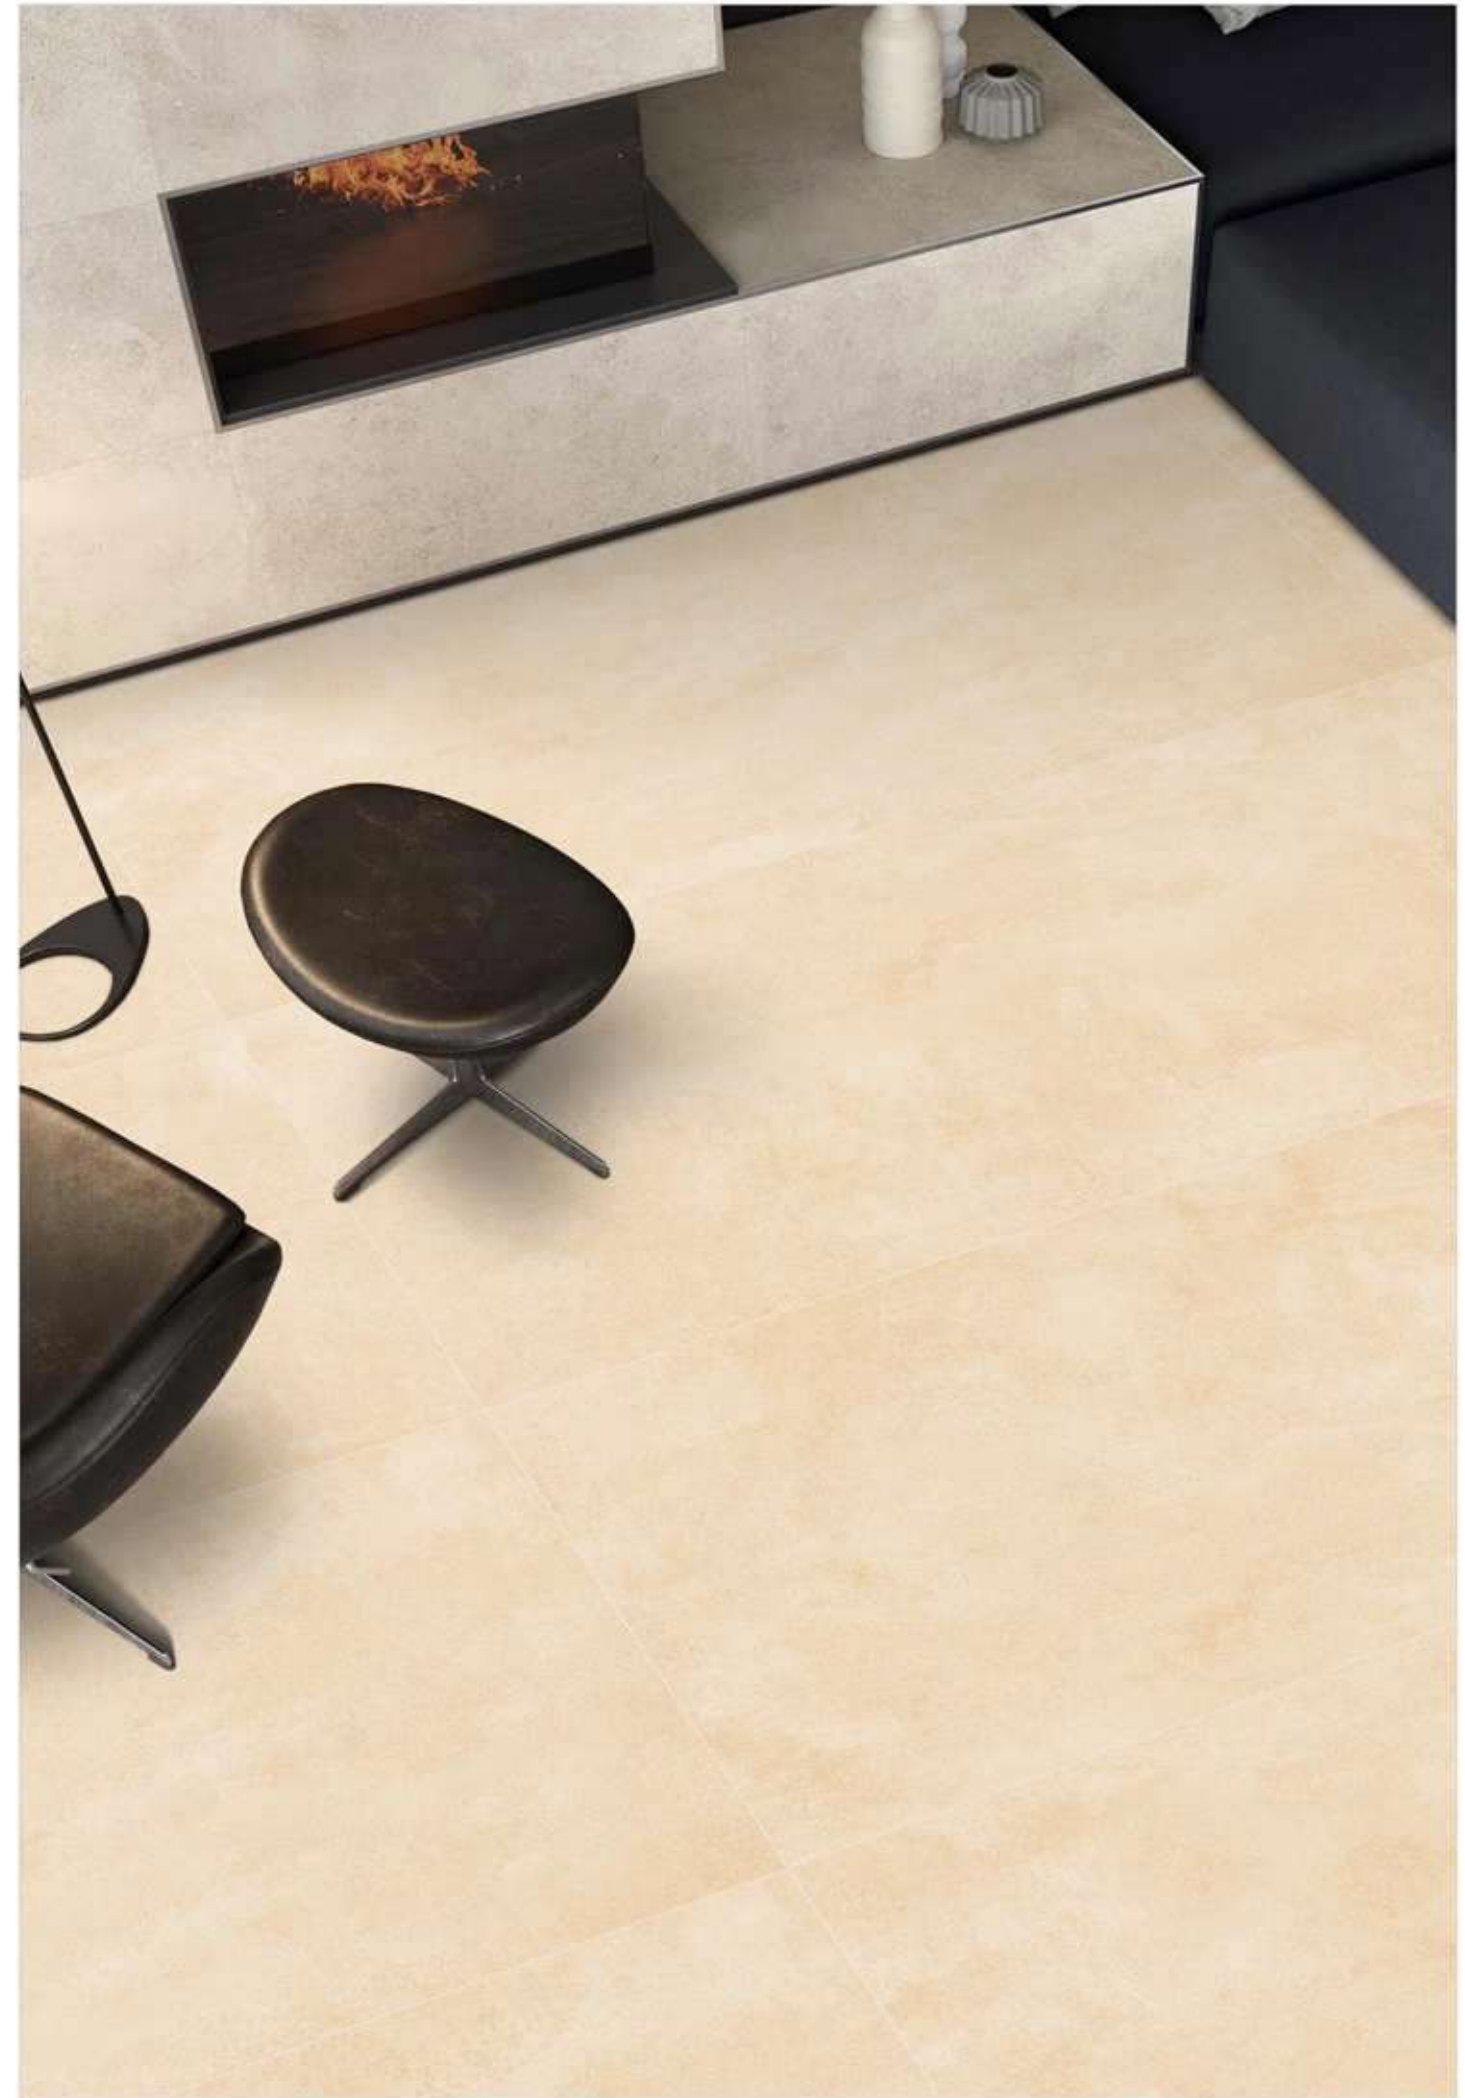

Available In

Technical Characteristic

VELVET GOLD

1200x1800MM

Matt Surface

03 Randoms

Available In

Technical Characteristic