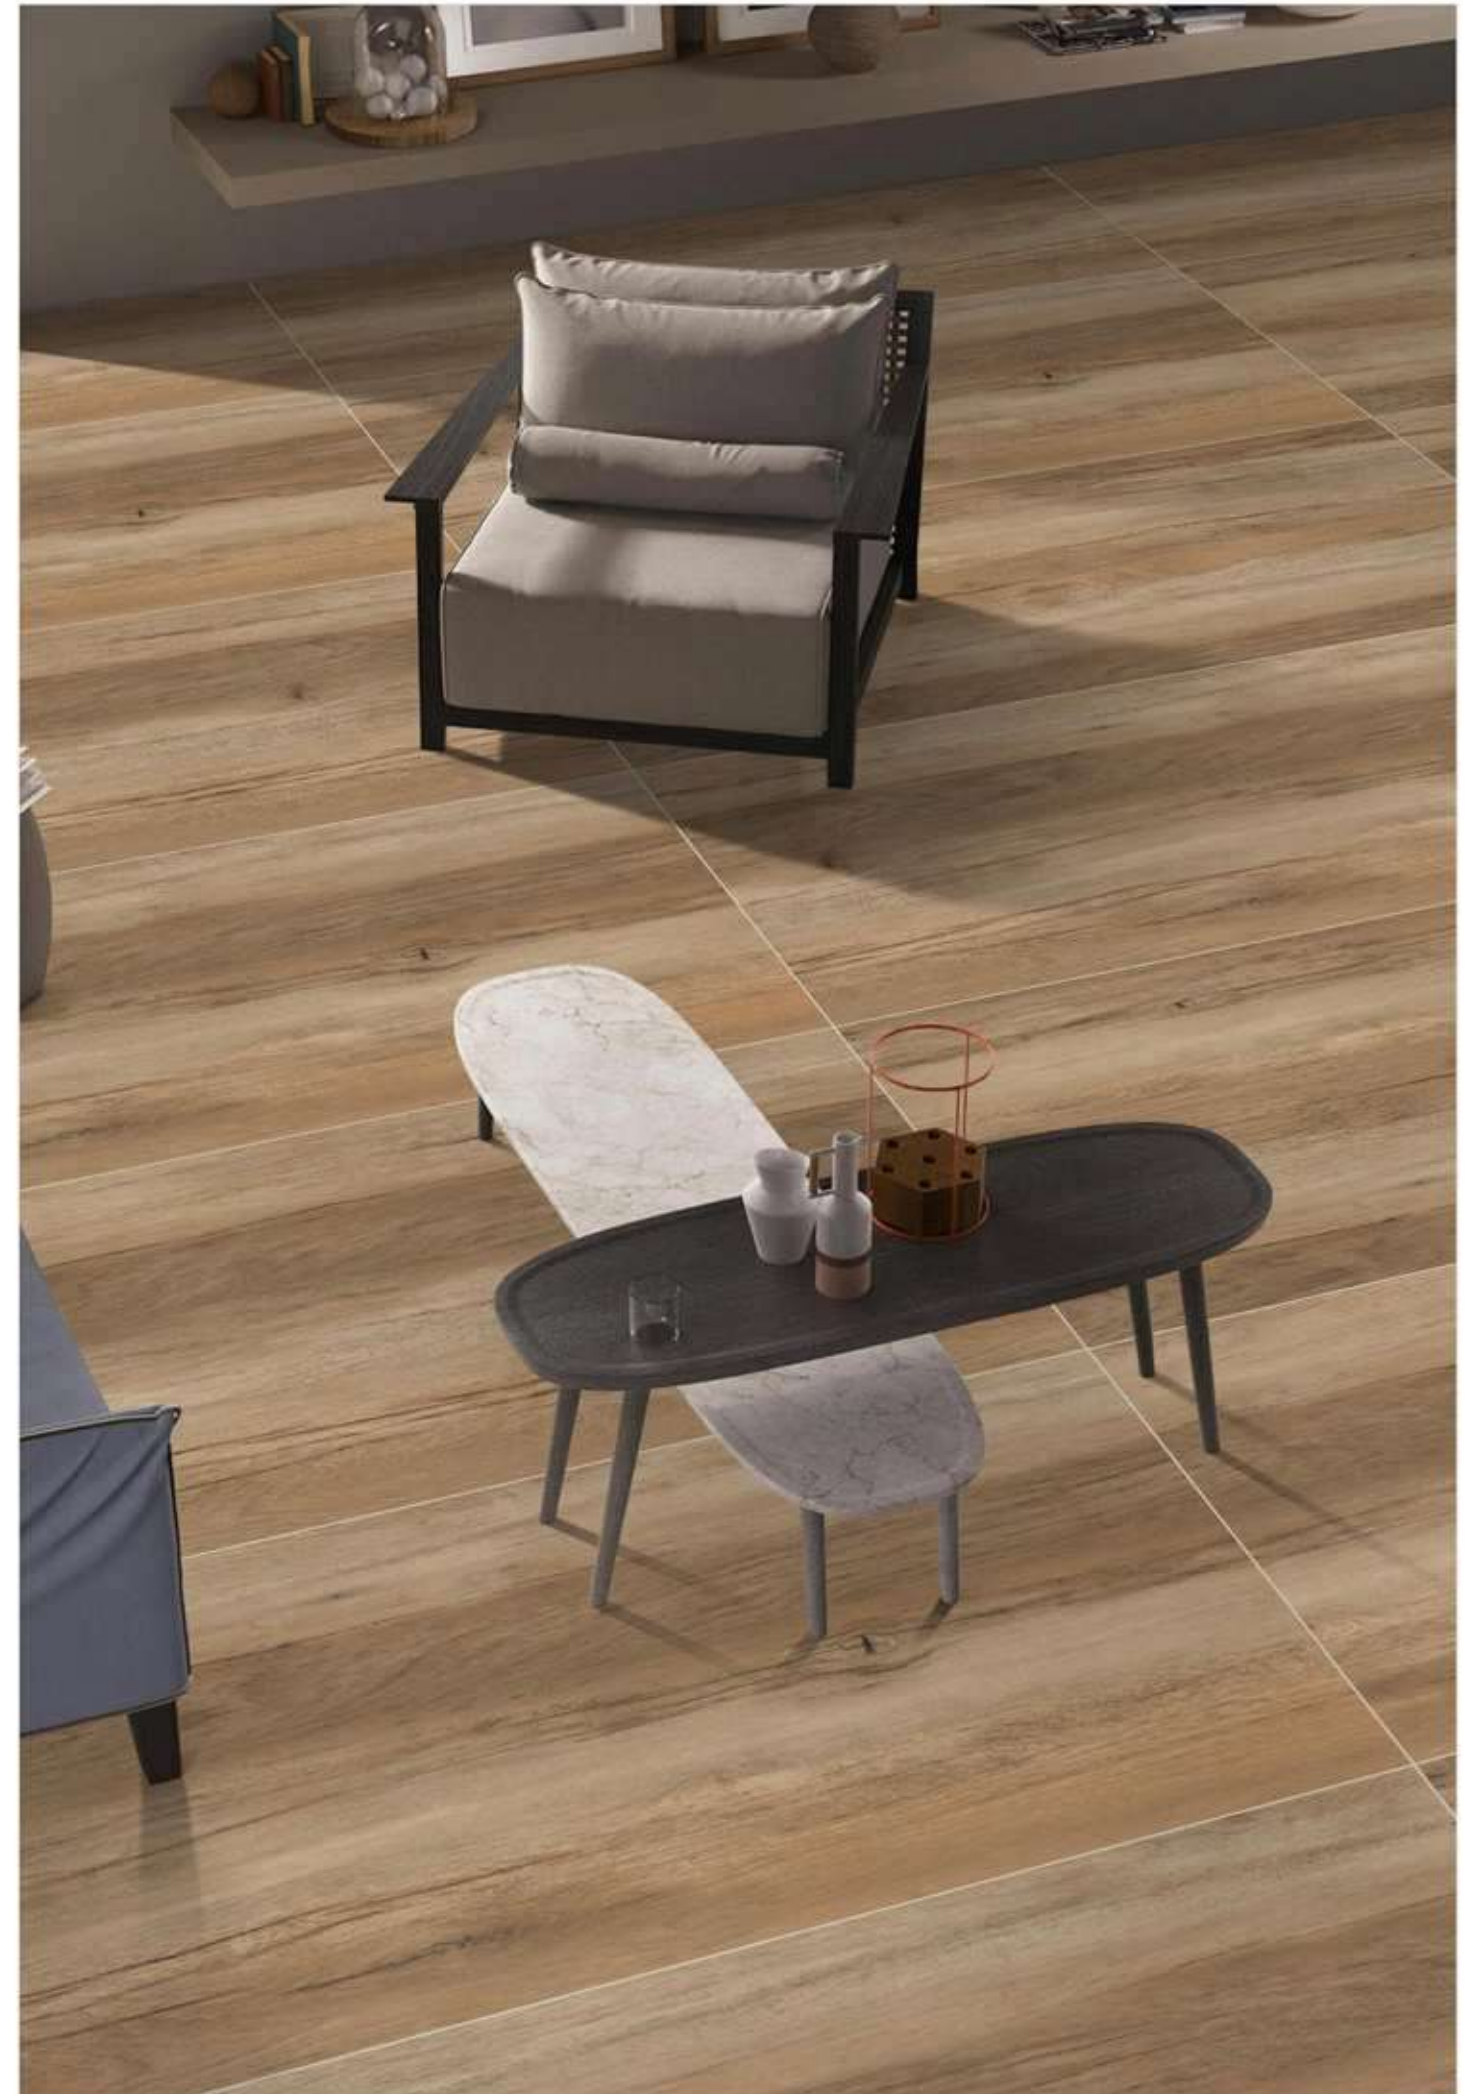

03 Randoms

Technical Characteristic

Available In

WOODEN CRAFT-18

1200x1800MM
Matt Surface
03 Randoms

Available In
1200x
1800MM

Technical Characteristic

-  LIQUID REPELLENT
-  STAIN RESISTANT
-  SCRATCH RESISTANT
-  FIRE RESISTANT
-  RESISTANT TO UV RAYS
-  IMPACT RESISTANT