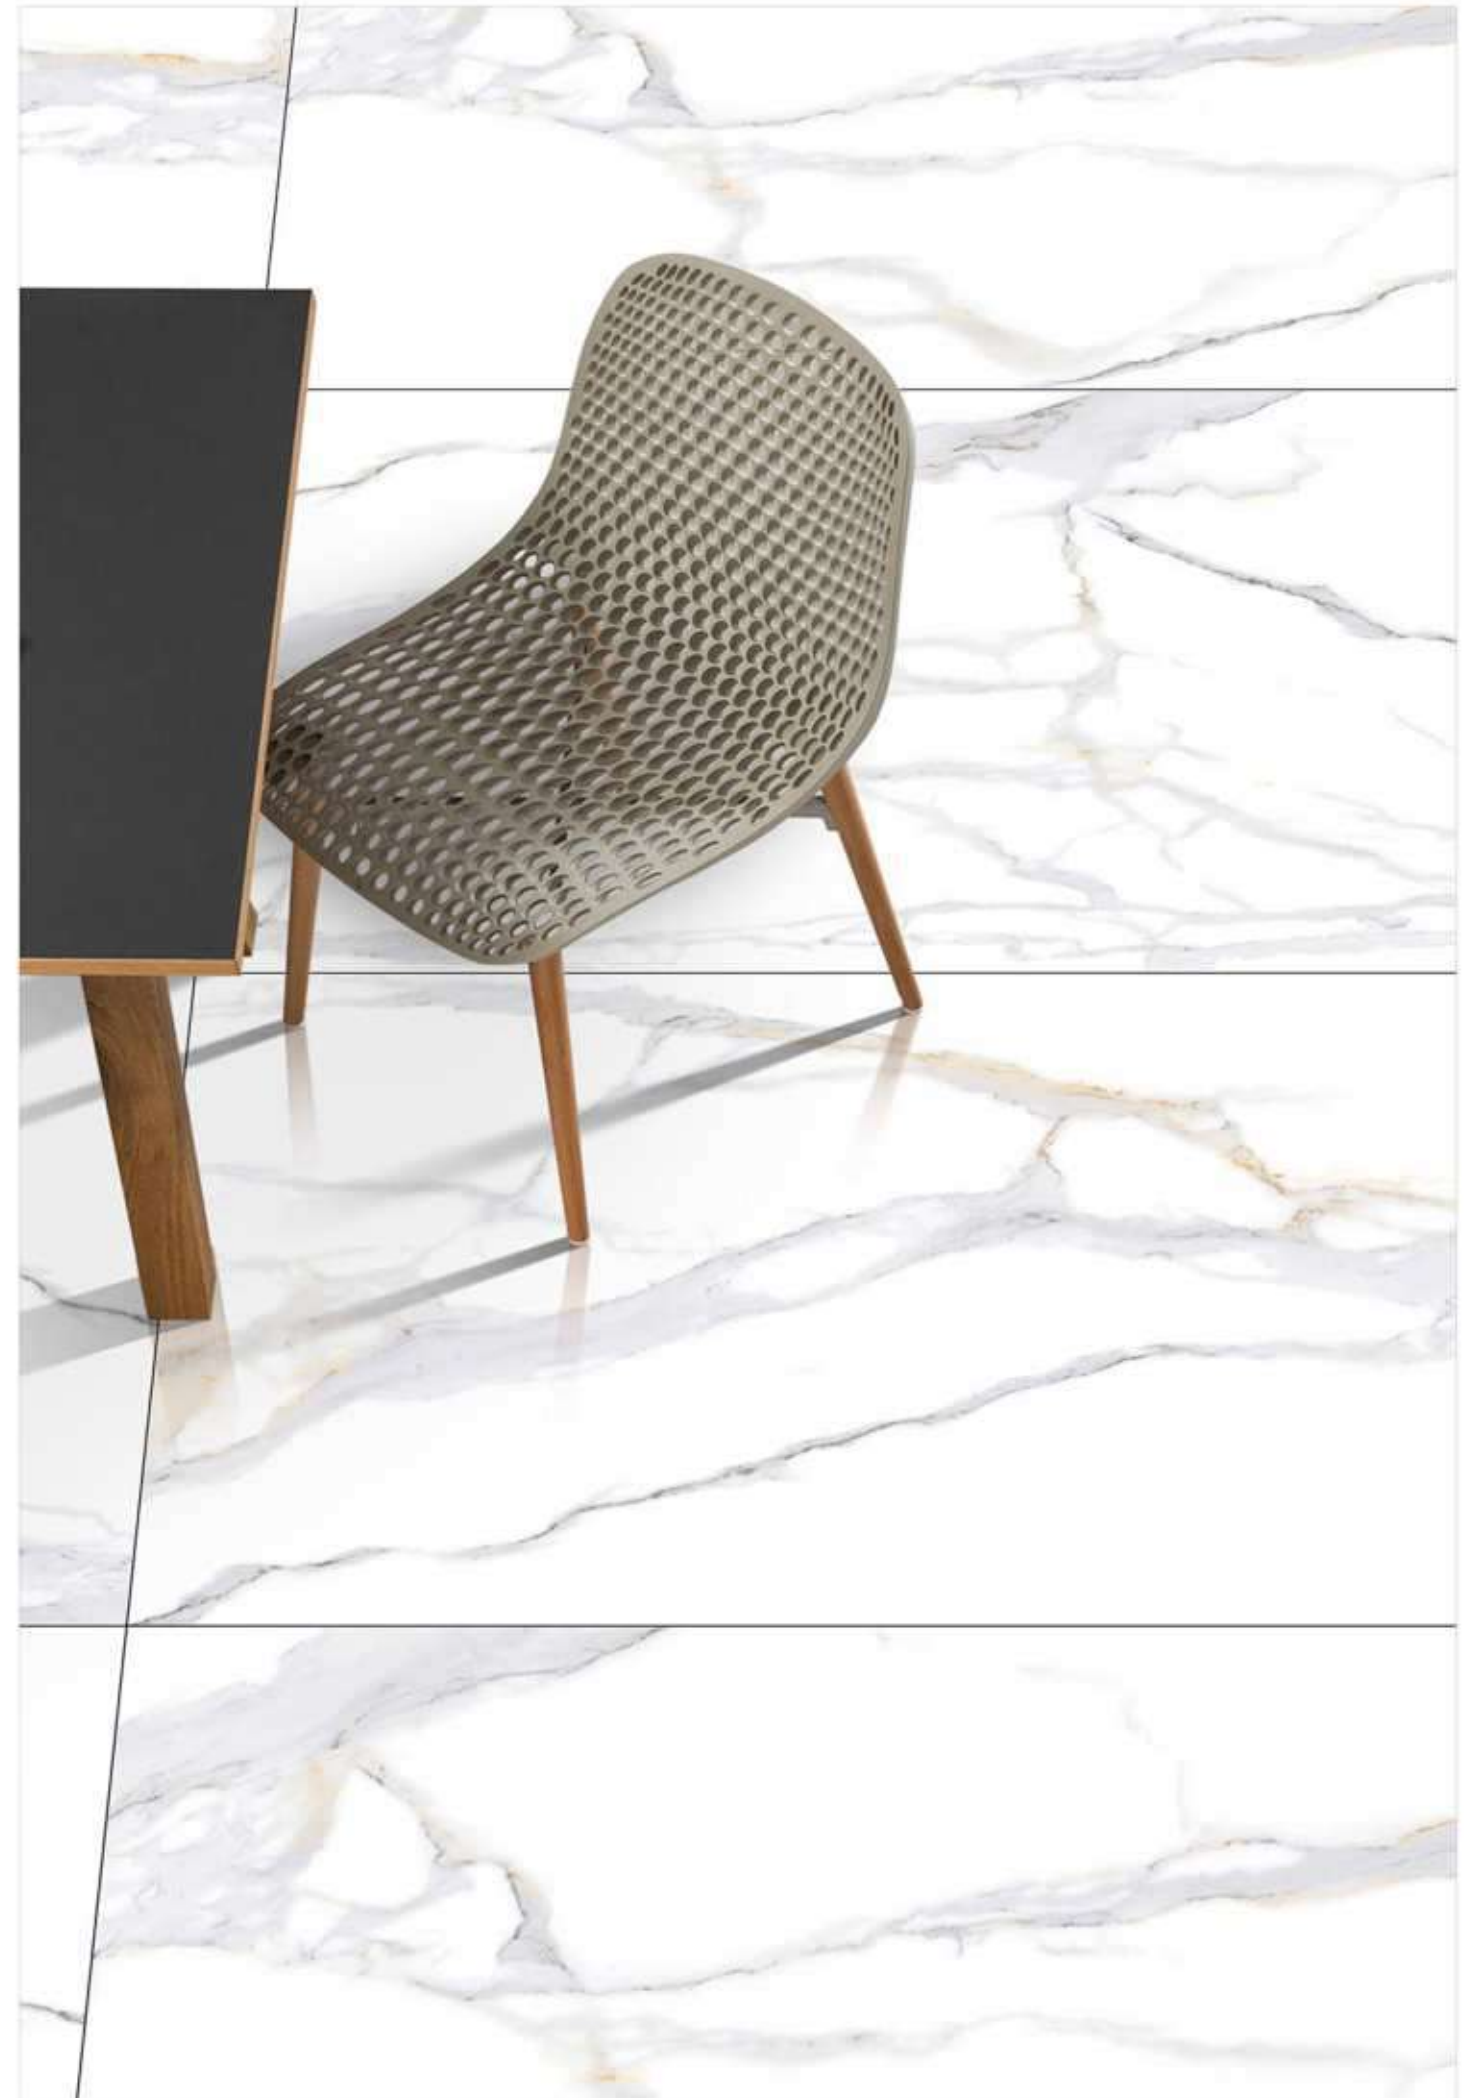

Technical Characteristic