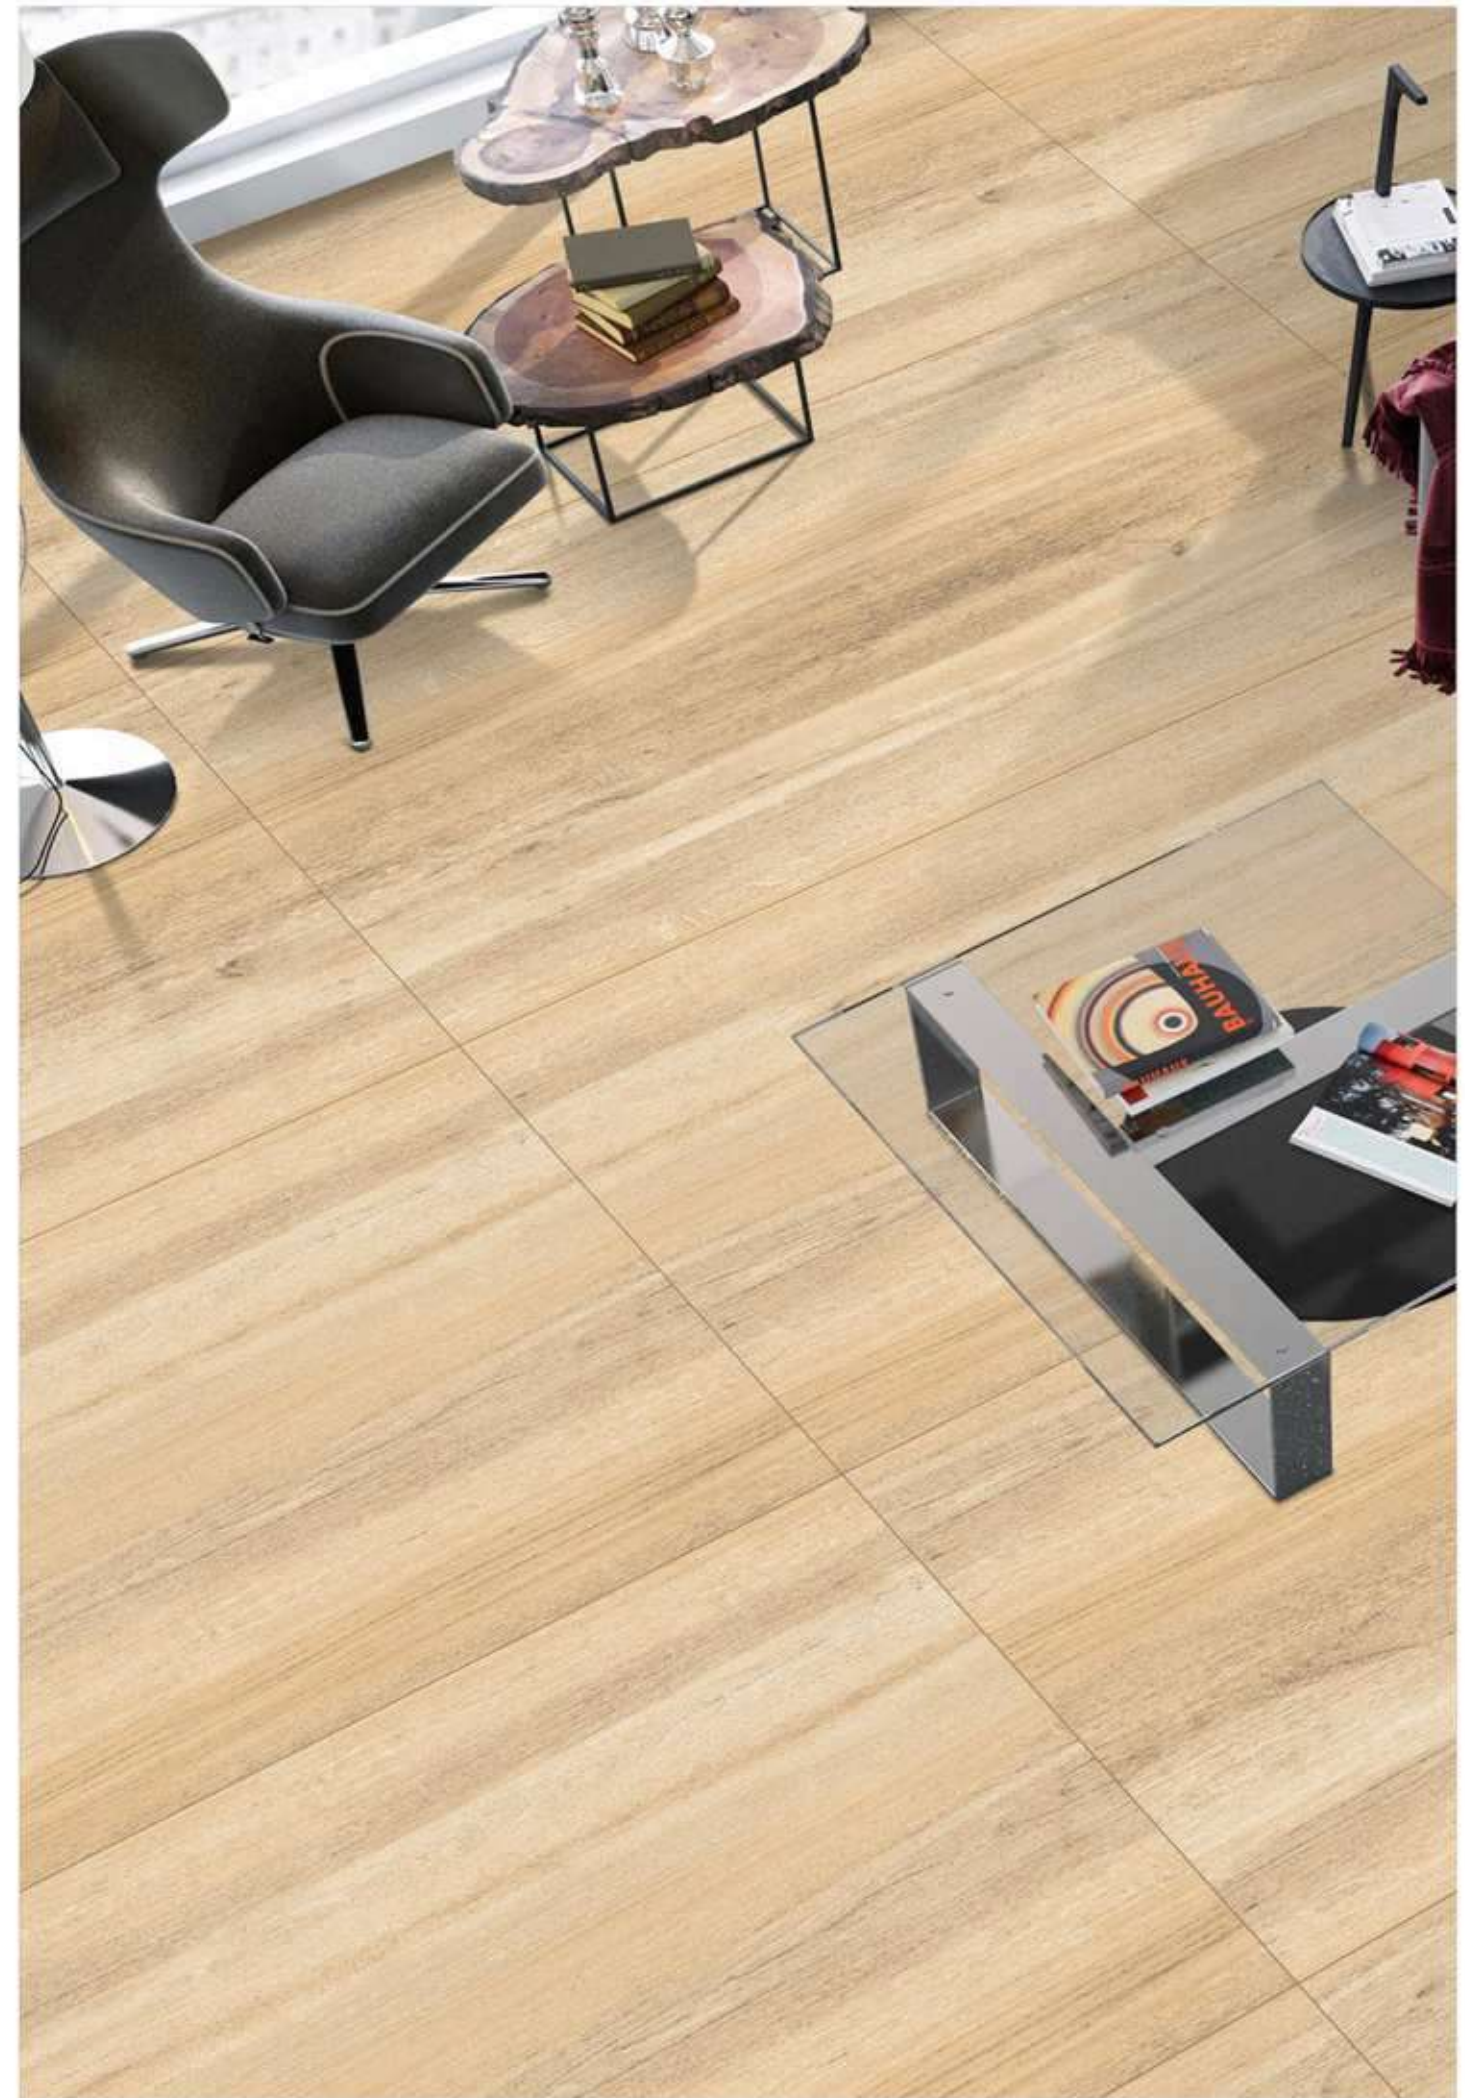

Technical Characteristic

- LIQUID REPELLENT
- STAIN RESISTANT
- SCRATCH RESISTANT
- FIRE RESISTANT
- RESISTANT TO UV RAYS
- IMPACT RESISTANT