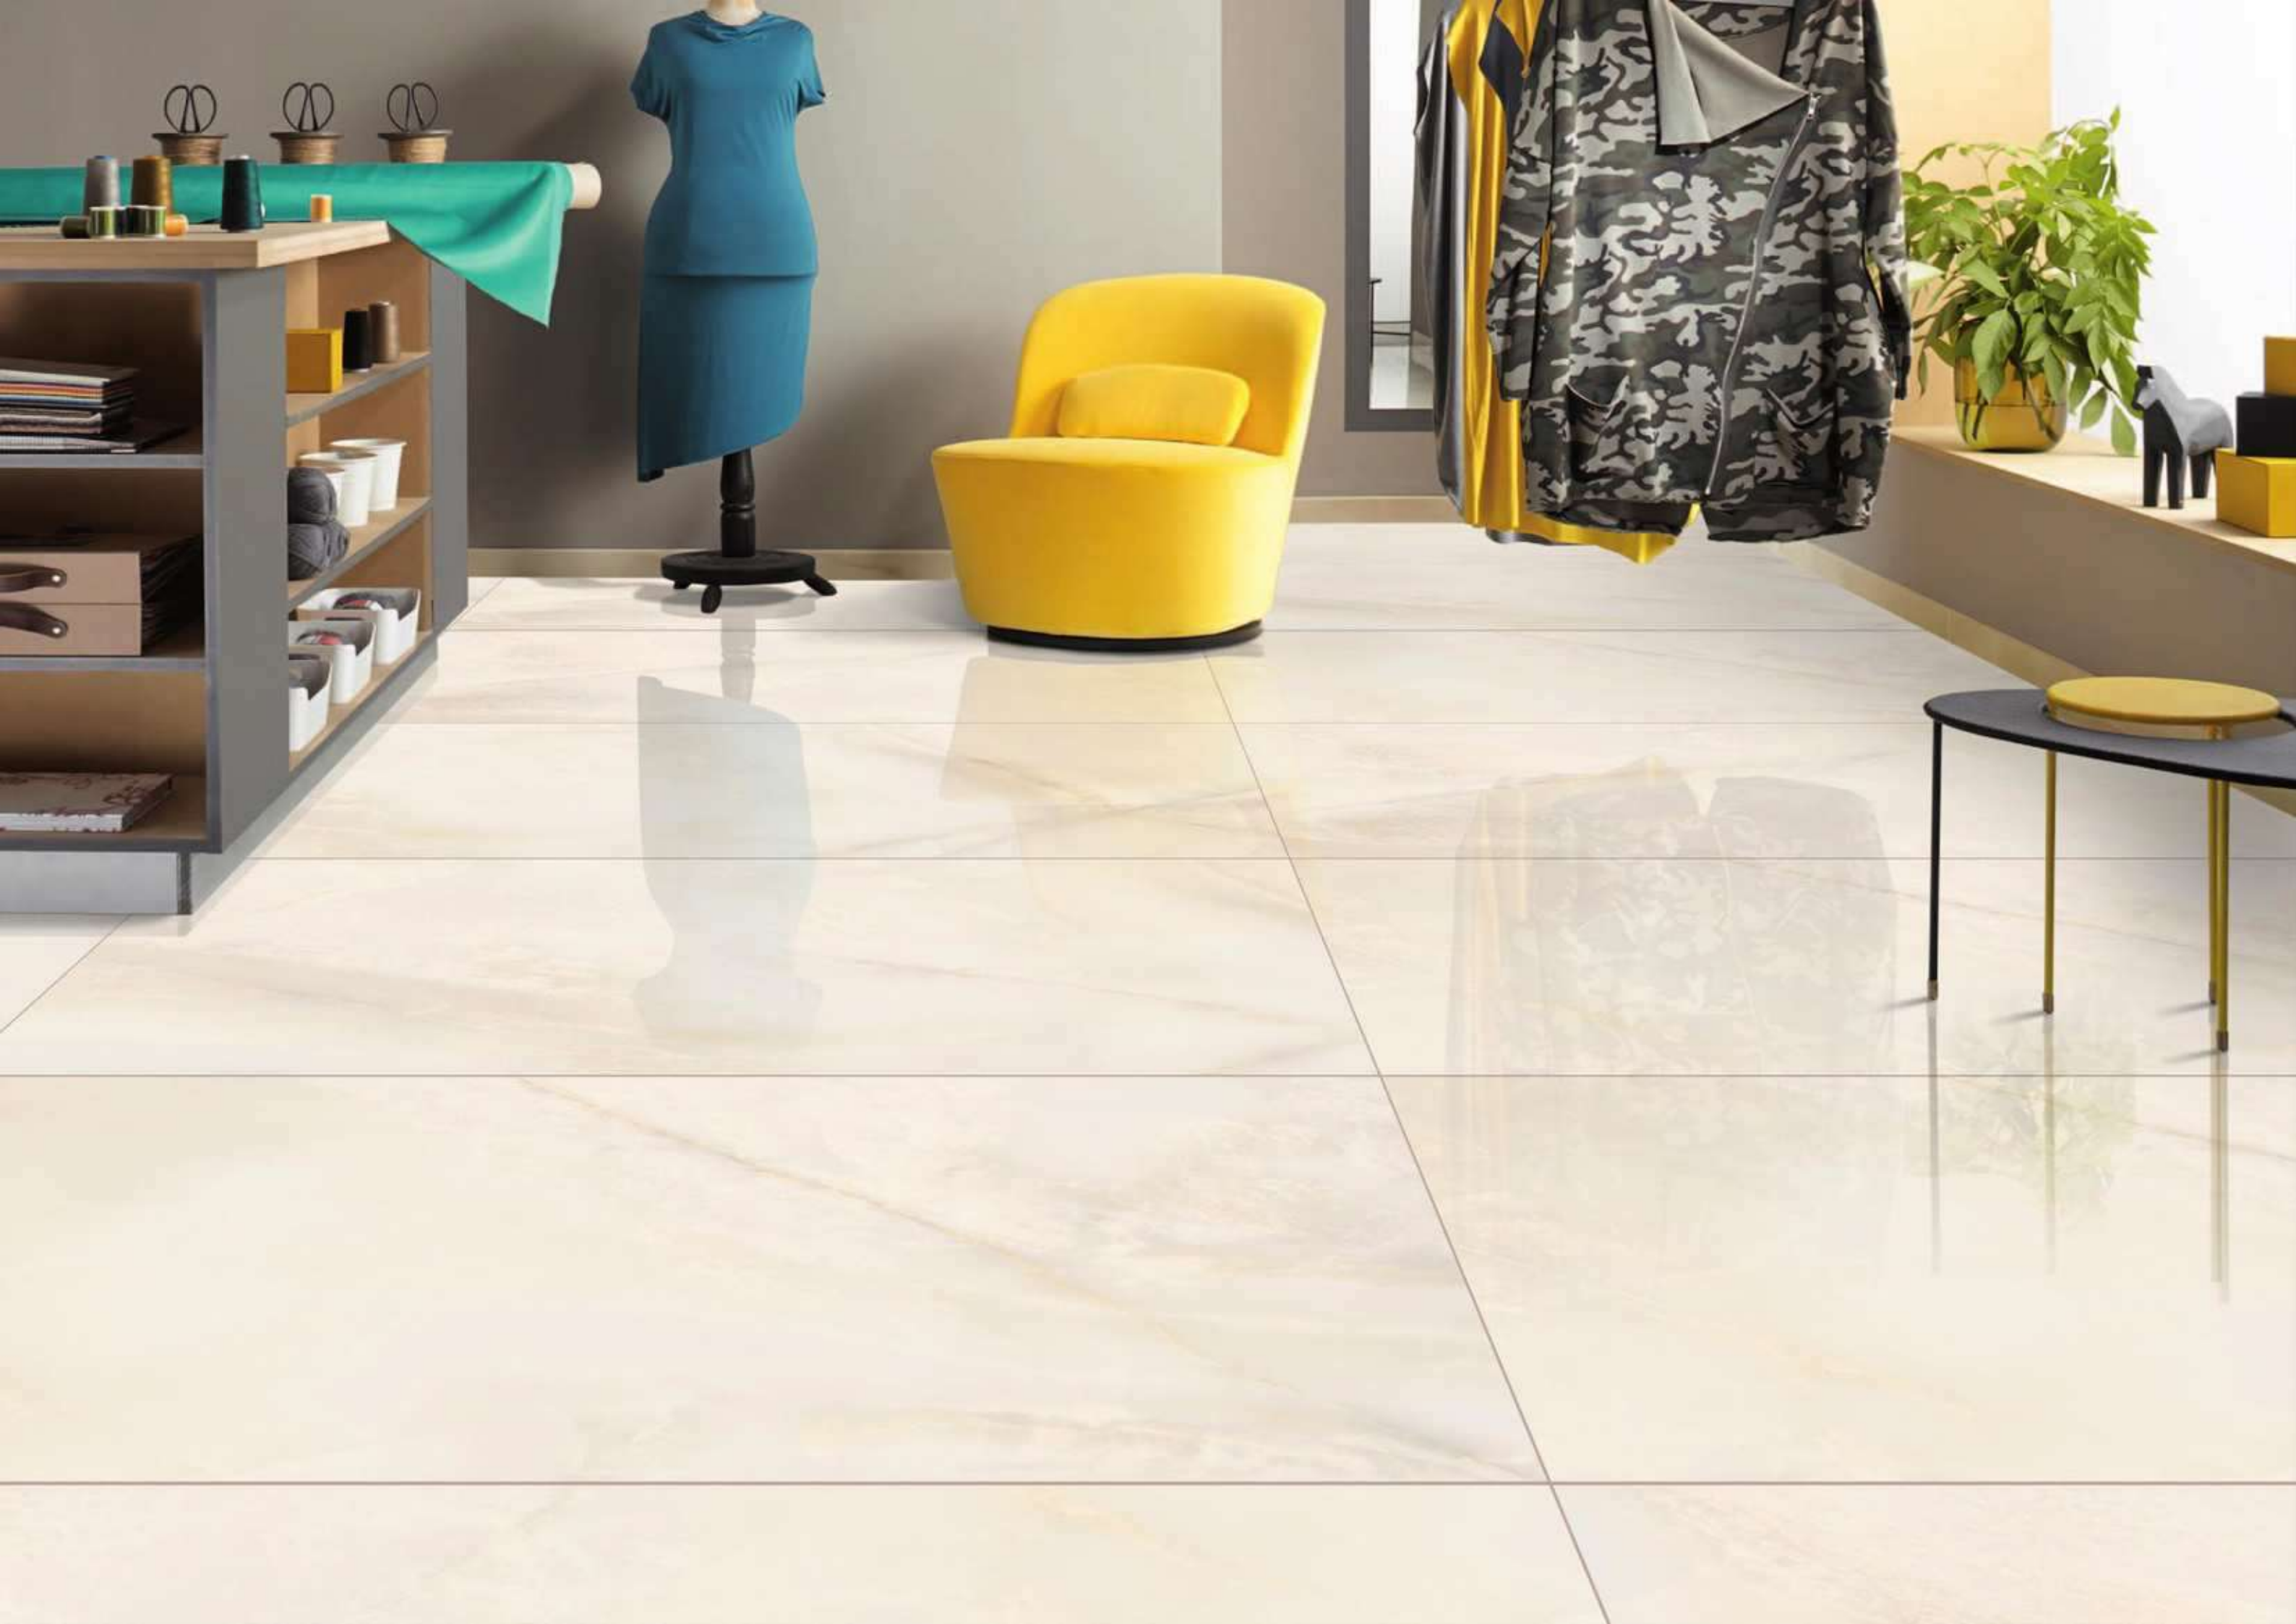

Technical Characteristic

GEMINI CREMA

1200x1800MM
Polished Surface
03 Randoms

Available In
1200x
1800MM

Technical Characteristic

GEMINI GREEN

1200x1800MM
Polished Surface
03 Randoms

Available In