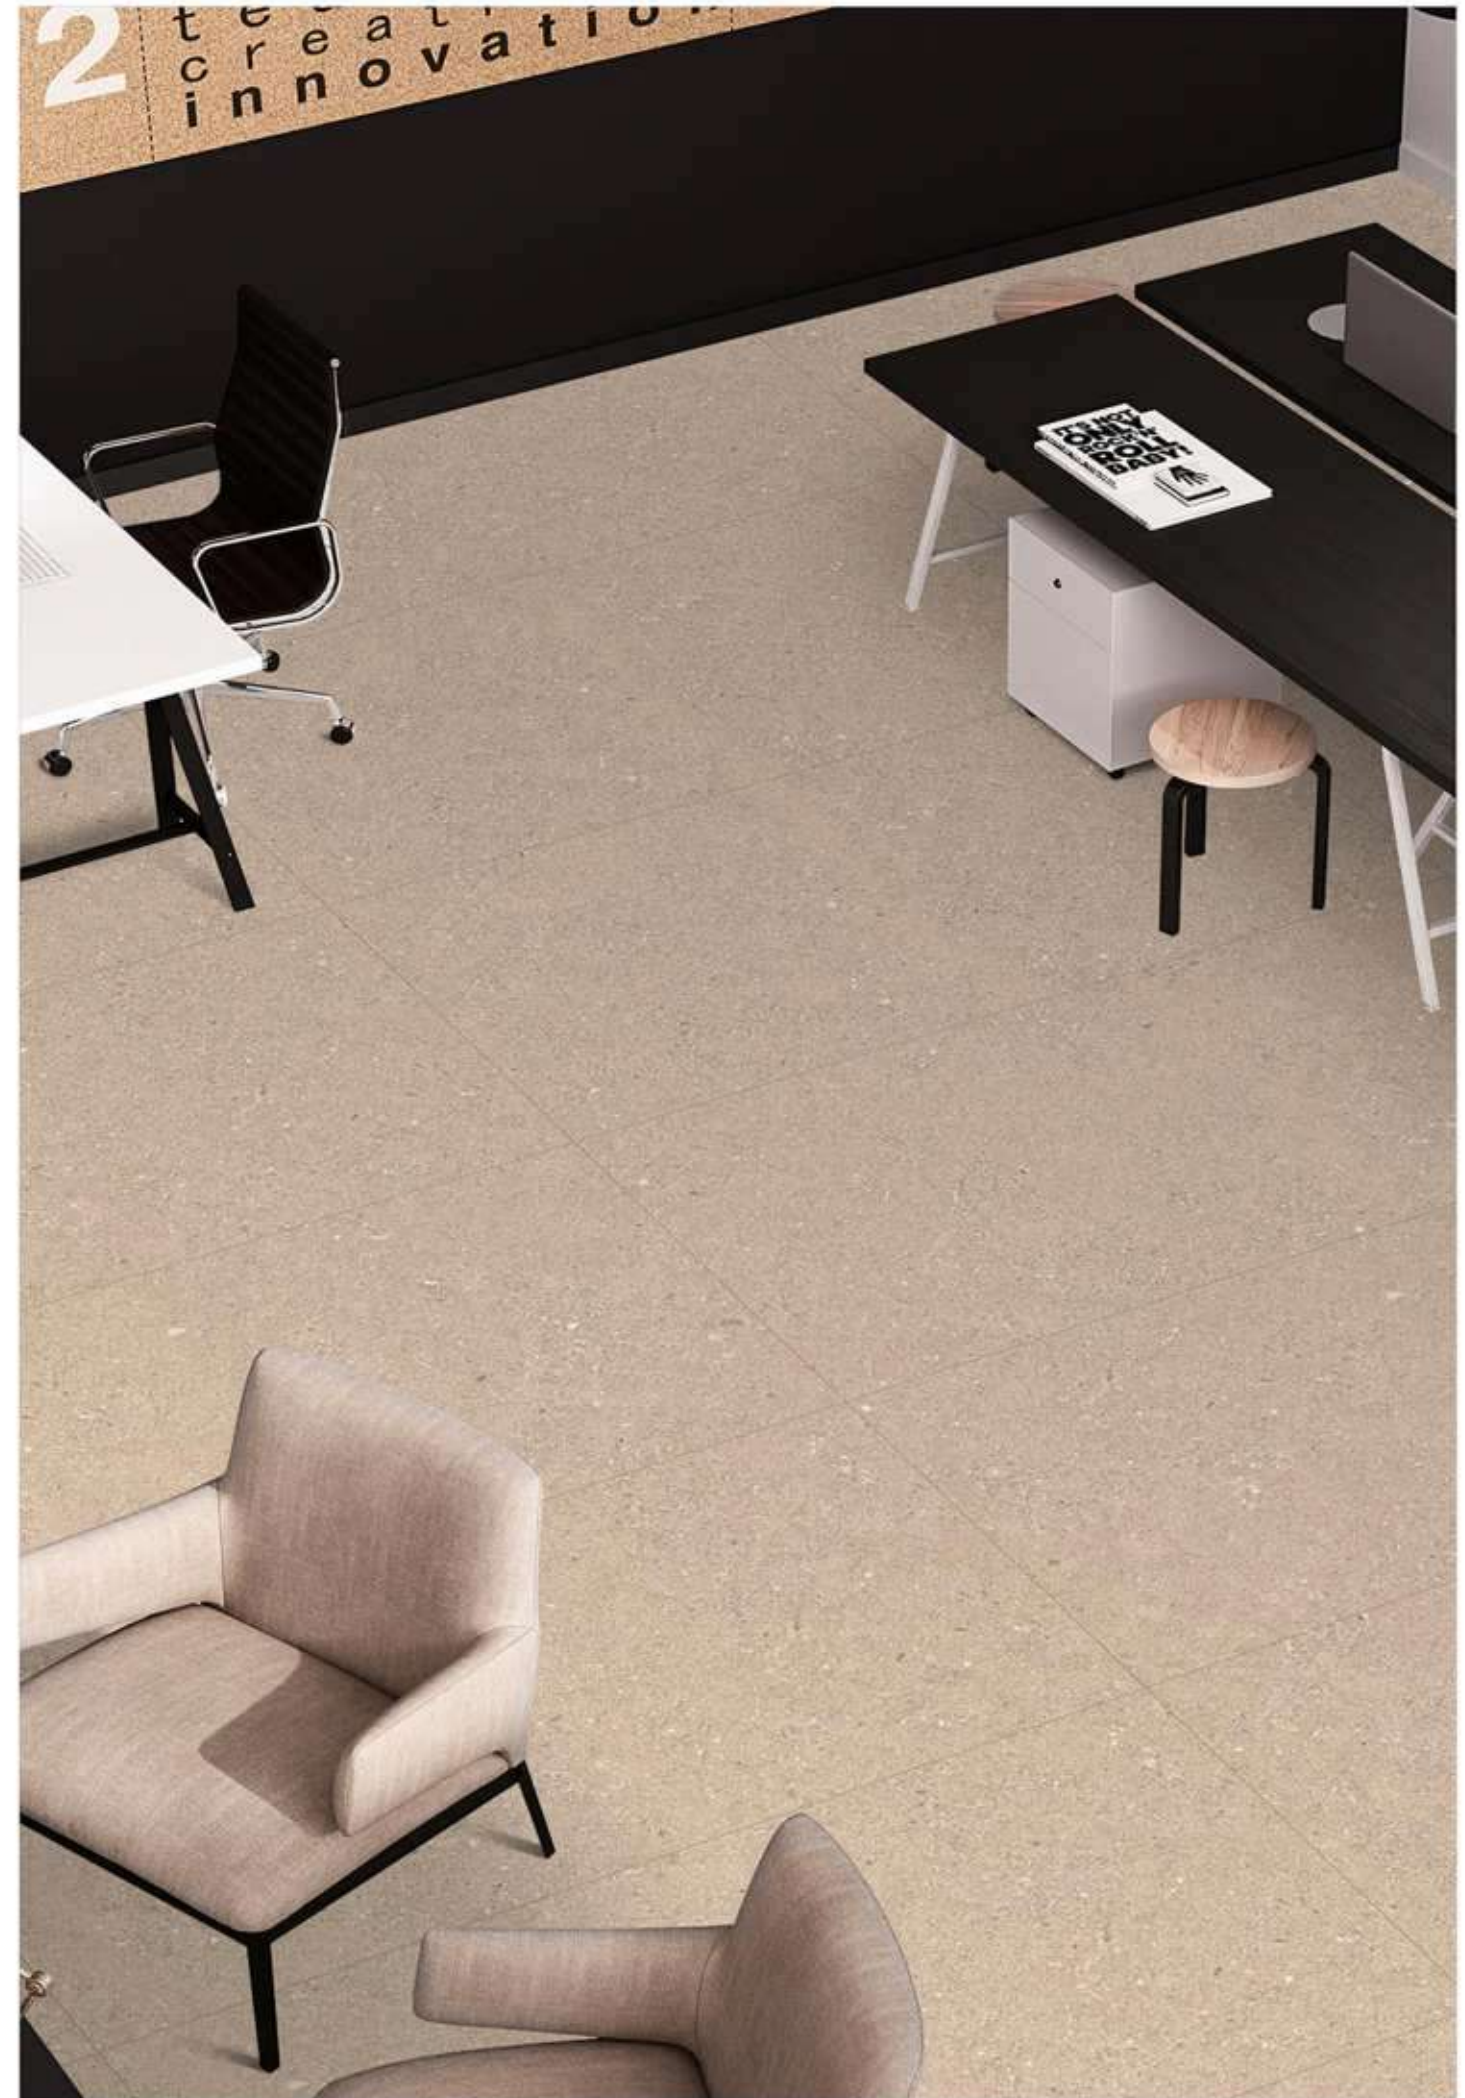

ZURA LATTE

1200x1800MM
Matt Surface
03 Randoms

Available In

Technical Characteristic

design
02 team
creativity
innovation

ZURA NATURAL

1200x1800MM
Matt Surface
03 Randoms

Available In
1200x
1800MM