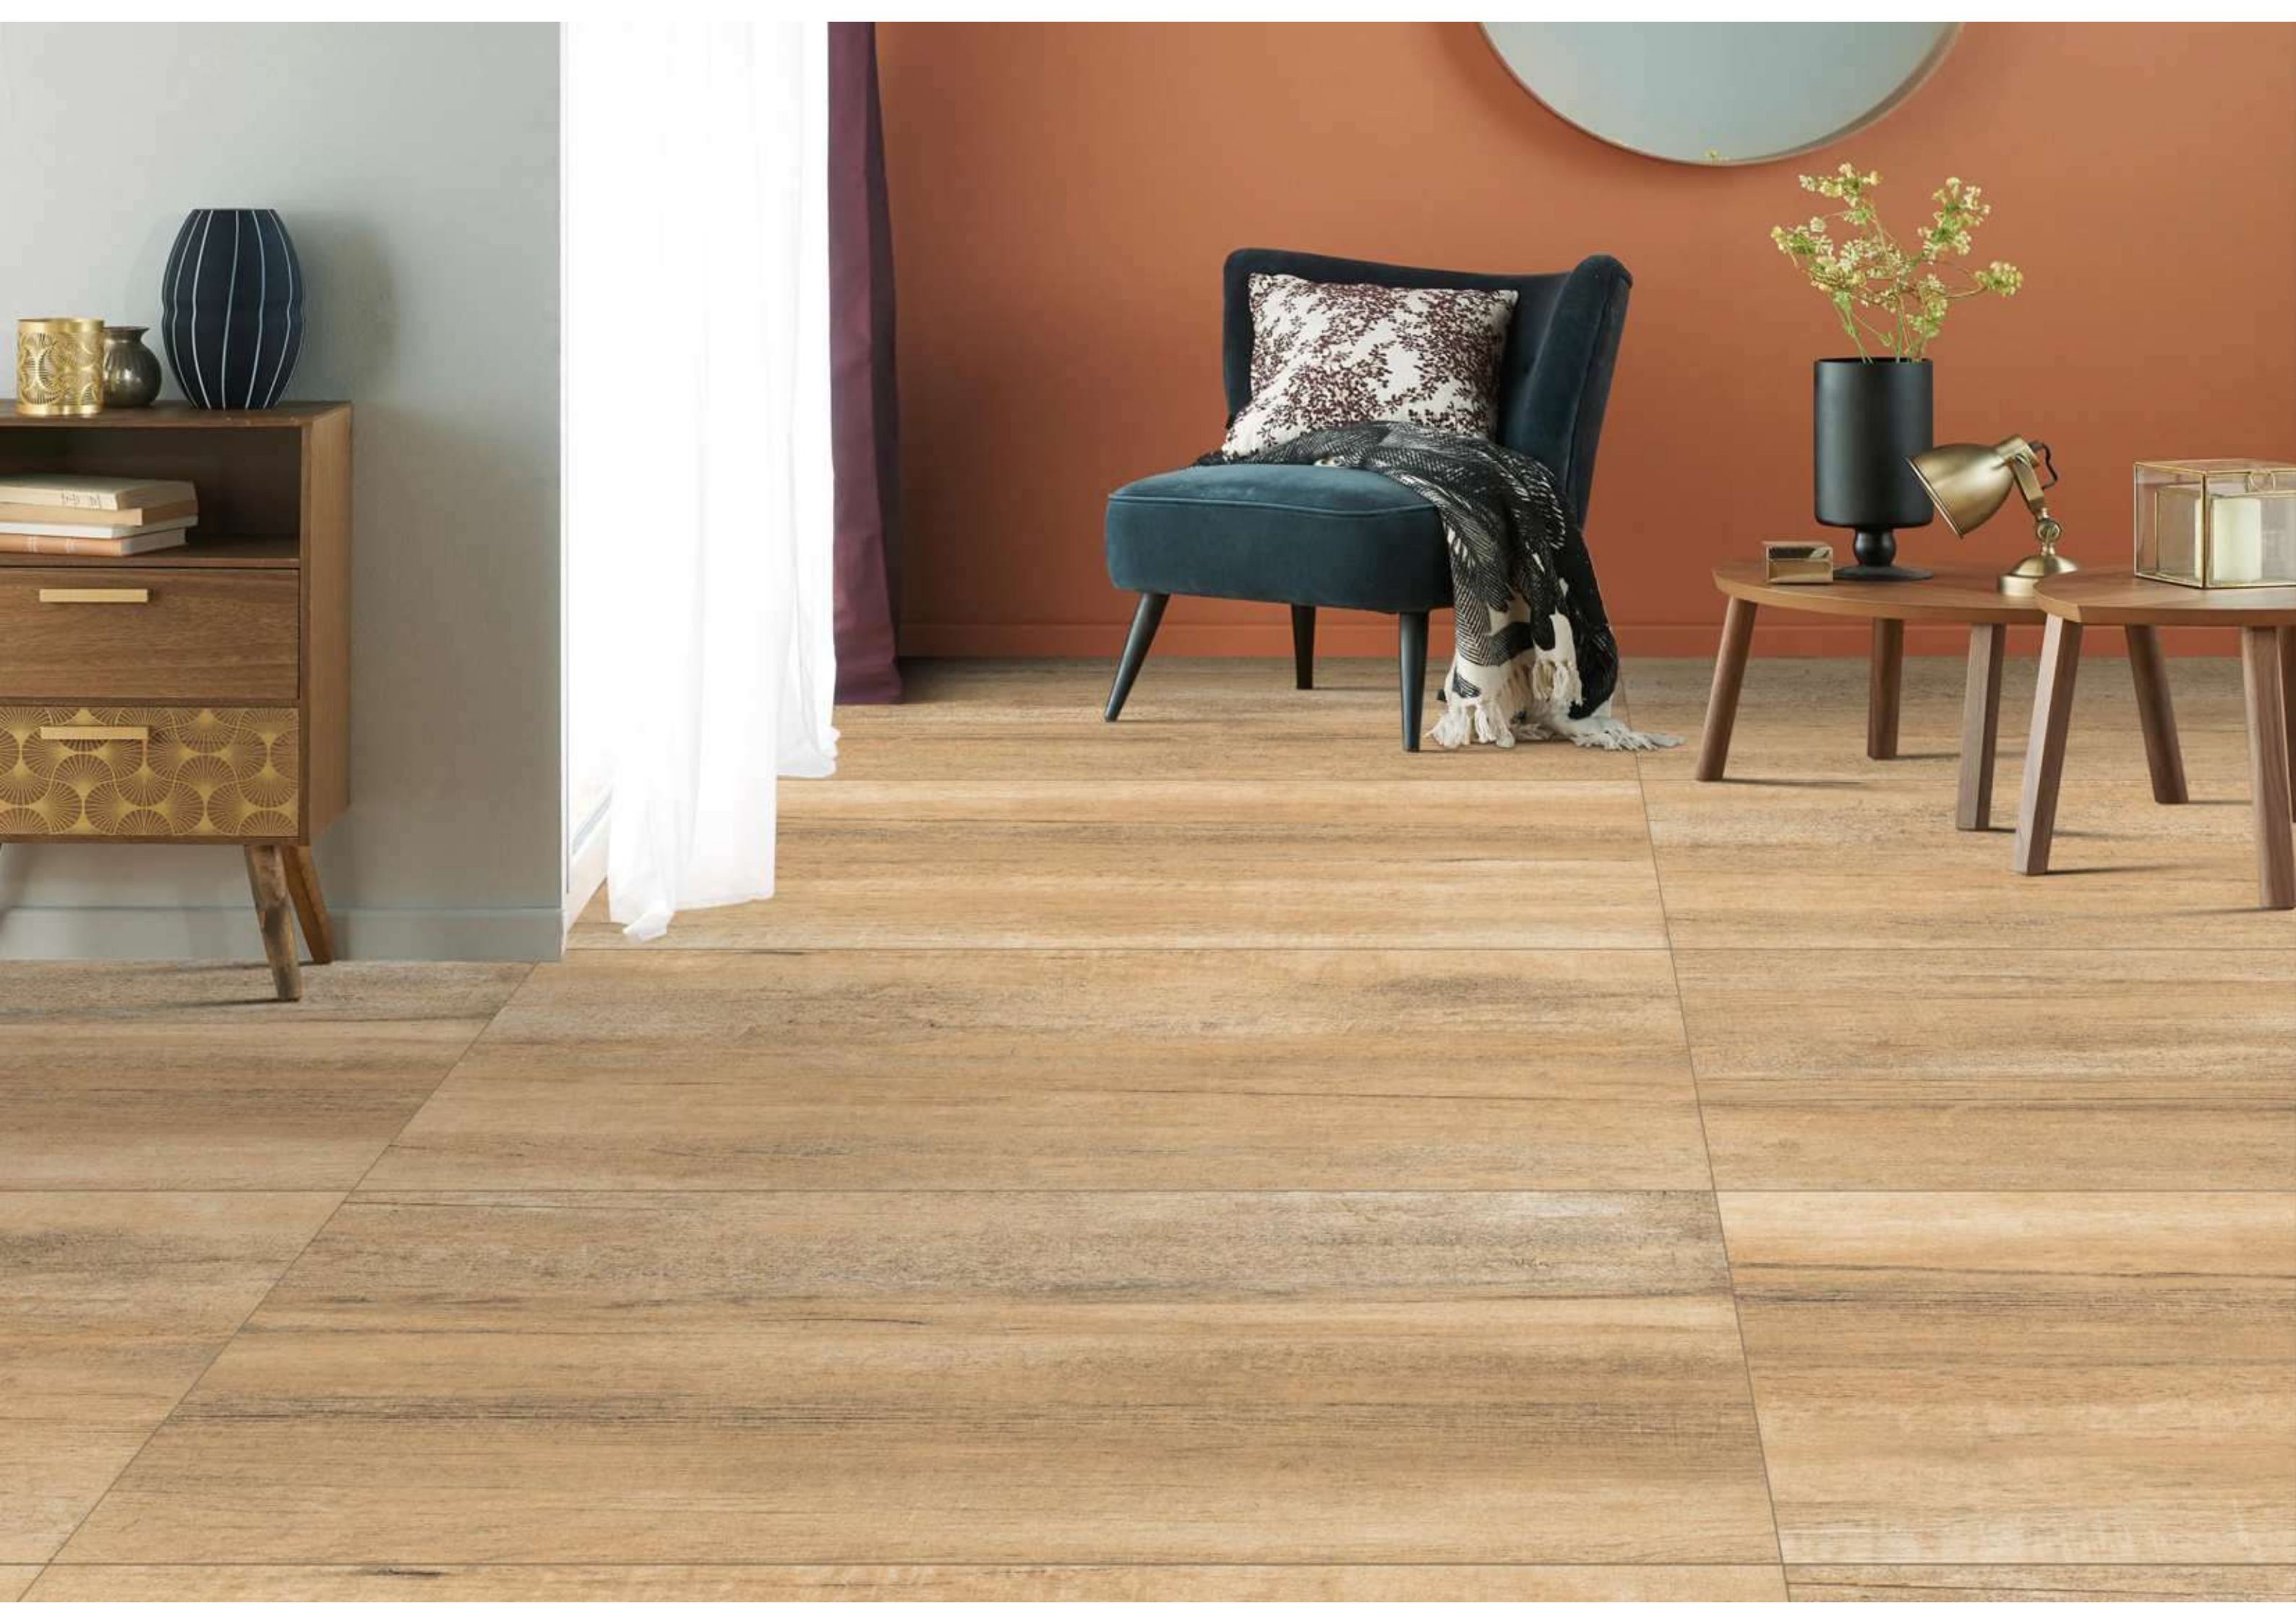

Available In

Technical Characteristic

WOODEN CRAFT-2

1200x1800MM

Matt Surface

03 Randoms

Available In

Technical Characteristic