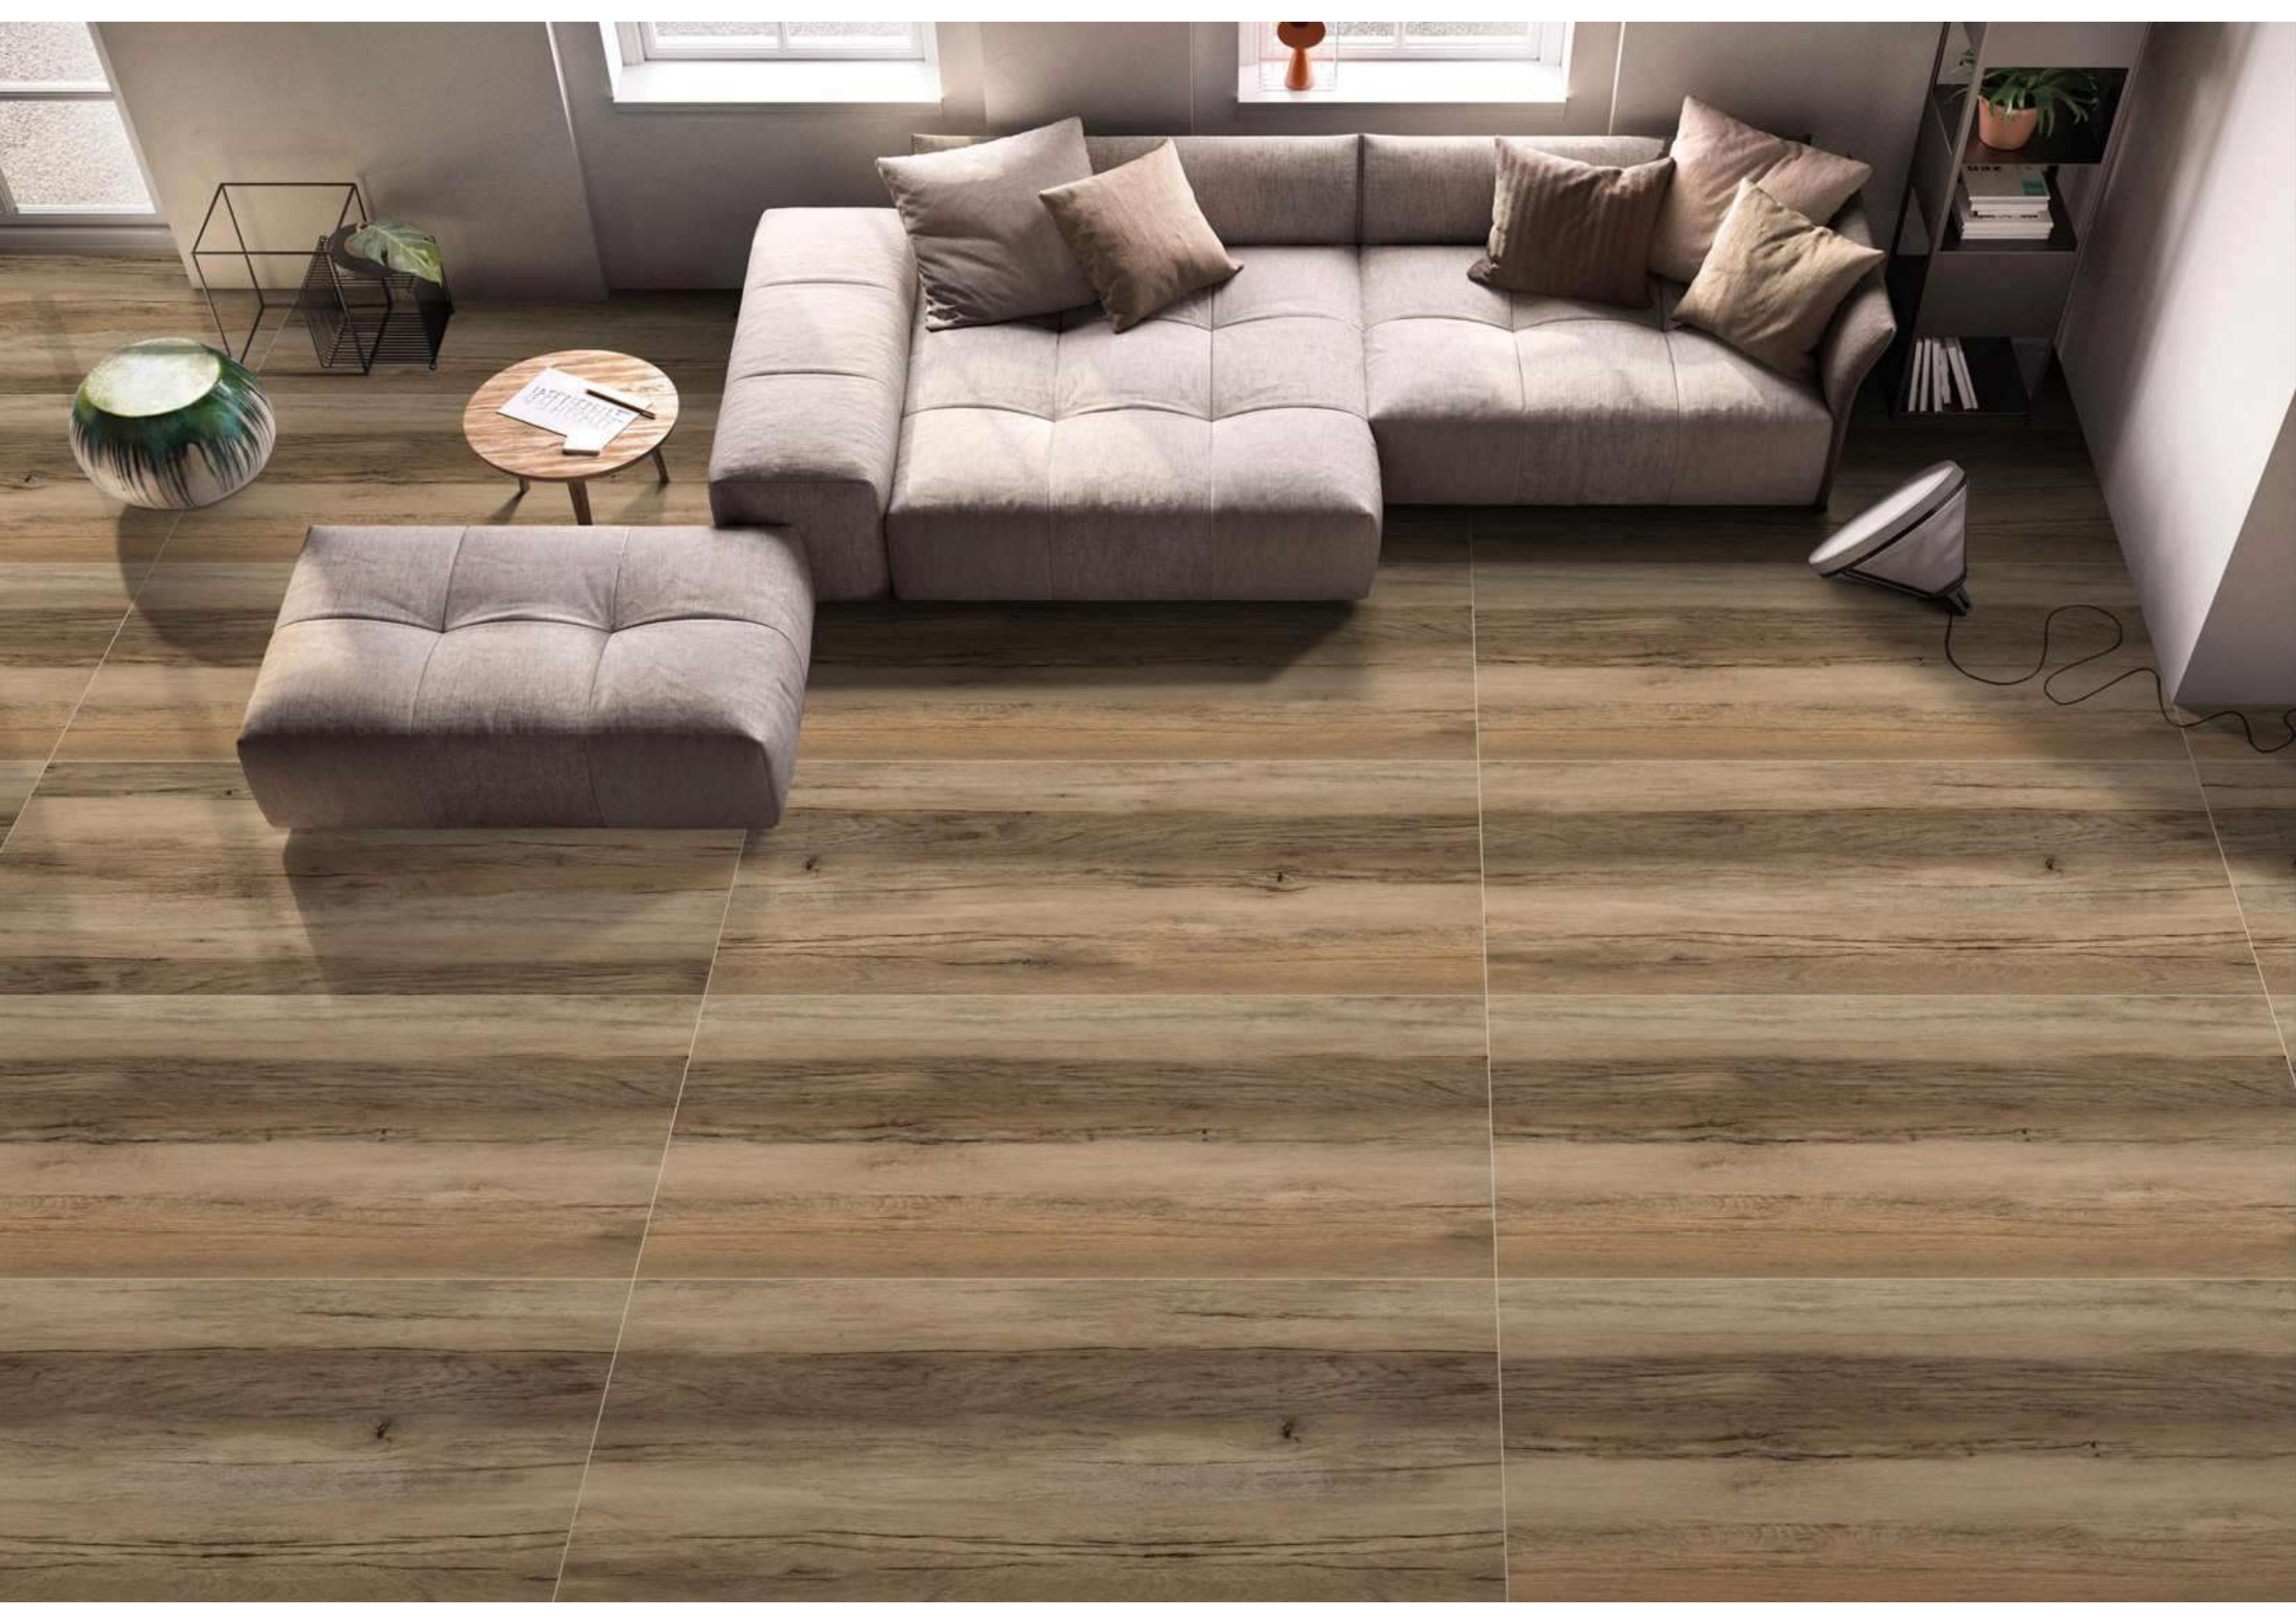

03 Randoms

Technical Characteristic

Available In

WOODEN CRAFT-18

1200x1800MM
Matt Surface
03 Randoms

Available In
1200x
1800MM

Technical Characteristic

-  LIQUID REPELLENT
-  STAIN RESISTANT
-  SCRATCH RESISTANT
-  FIRE RESISTANT
-  RESISTANT TO UV RAYS
-  IMPACT RESISTANT