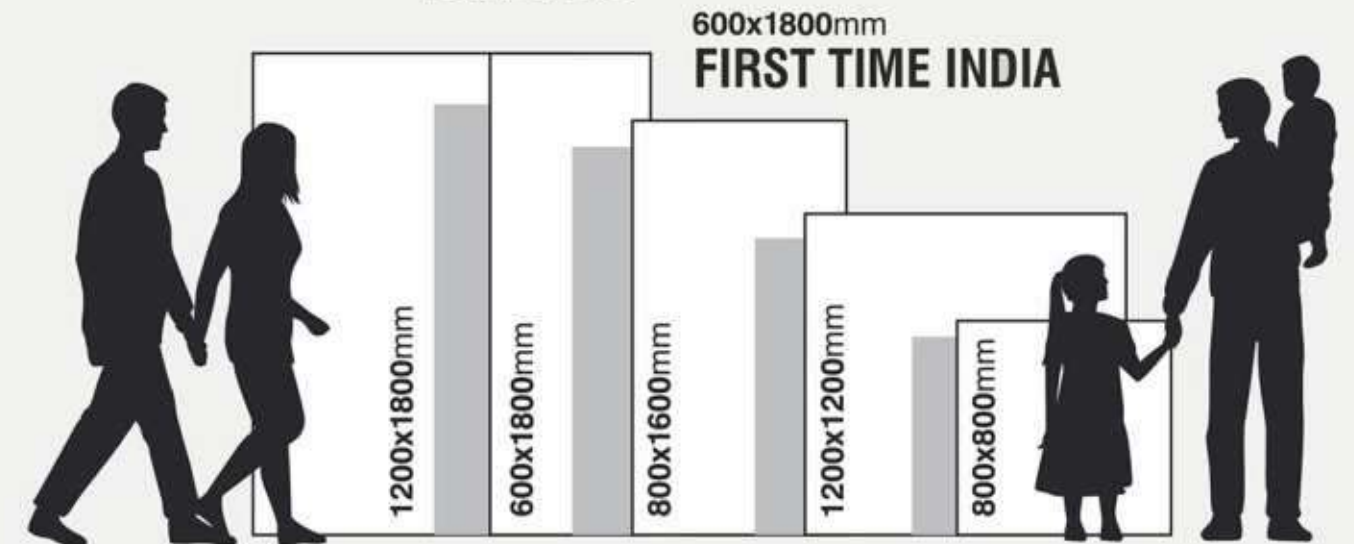

“ALWAYS
A
NEW
STORY”

SPEEDY INNOVATION OF THE FUTURE

FIRST TIME INDIA with

600x1800mm

Speedy Innovation of The Future

UNIQUE SIZES

- | | | | |
|--|---|--|---|
| <p>Types</p> <ul style="list-style-type: none"> GVT PGVT | <p>Finishes</p> <ul style="list-style-type: none"> Glossy Matt High Gloss Dark High Gloss Satin Matt Rustic Matt Relief Matt | <p>Finishes</p> <ul style="list-style-type: none"> Effectuated Matt Glossy Carving Rustic Carving Velvet Carving Velvet Spread Sparkle Polished Sugar | <p>Finishes</p> <ul style="list-style-type: none"> Effectuated Wood Coloured Body Metallic Sand Sand Coloured Body |
|--|---|--|---|