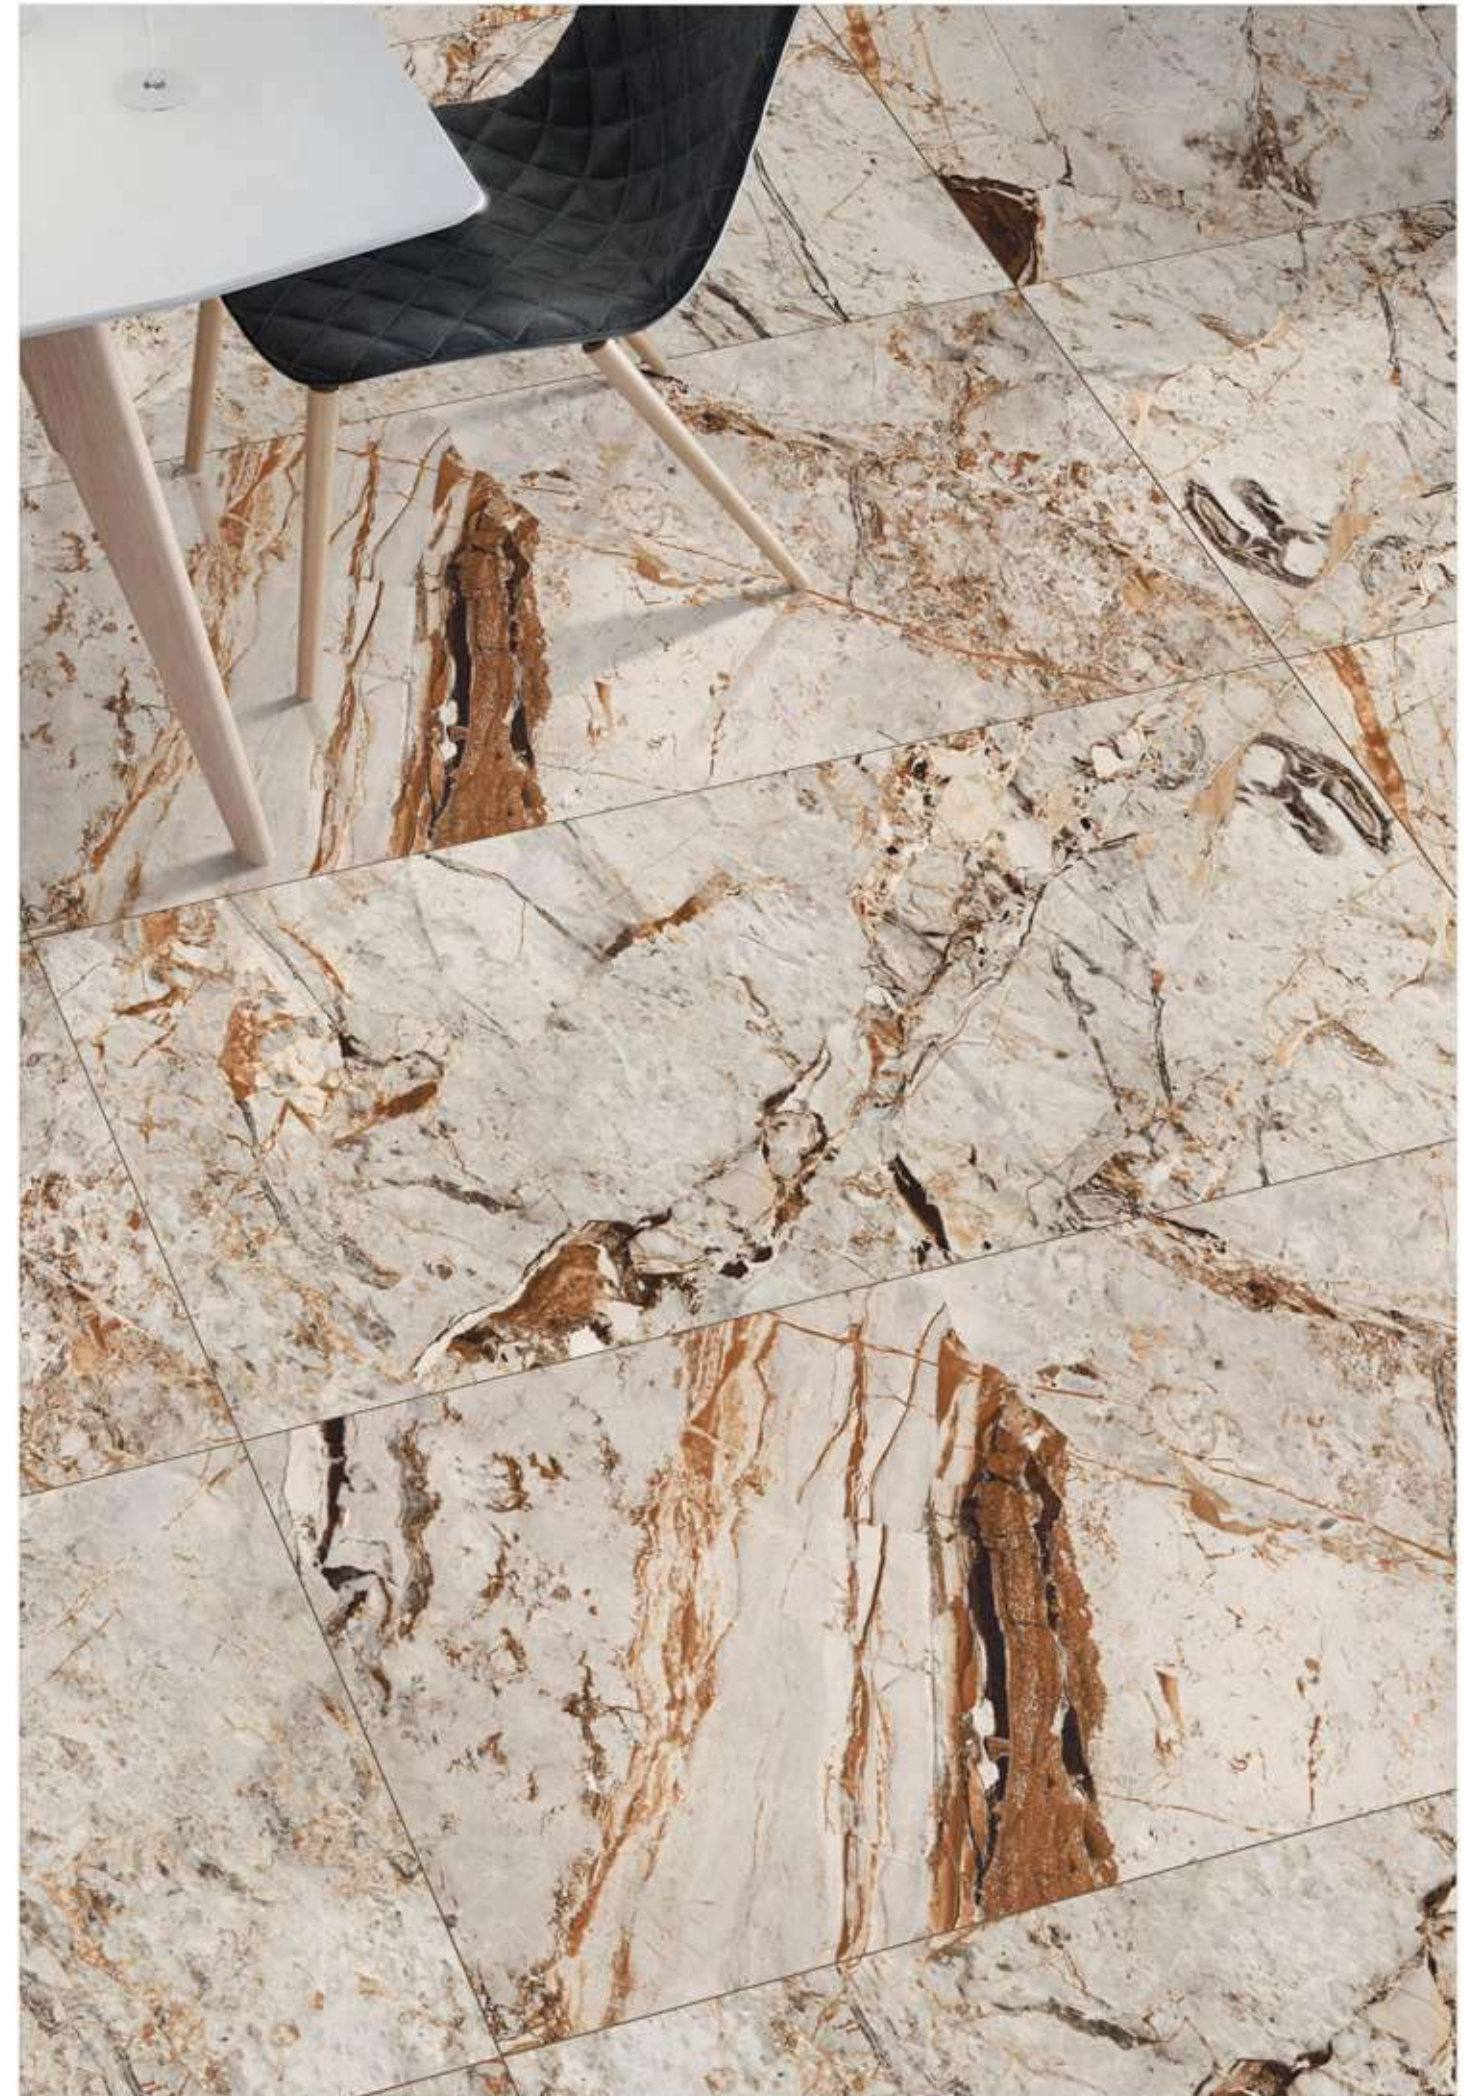

ANTI SKY WHITE

1200x1800MM
Polished Surface
03 Randoms

Available In

Technical Characteristic

ANTIQUÉ BRECCIA

1200x1800MM
Polished Surface
03 Randoms

Available In

Technical Characteristic