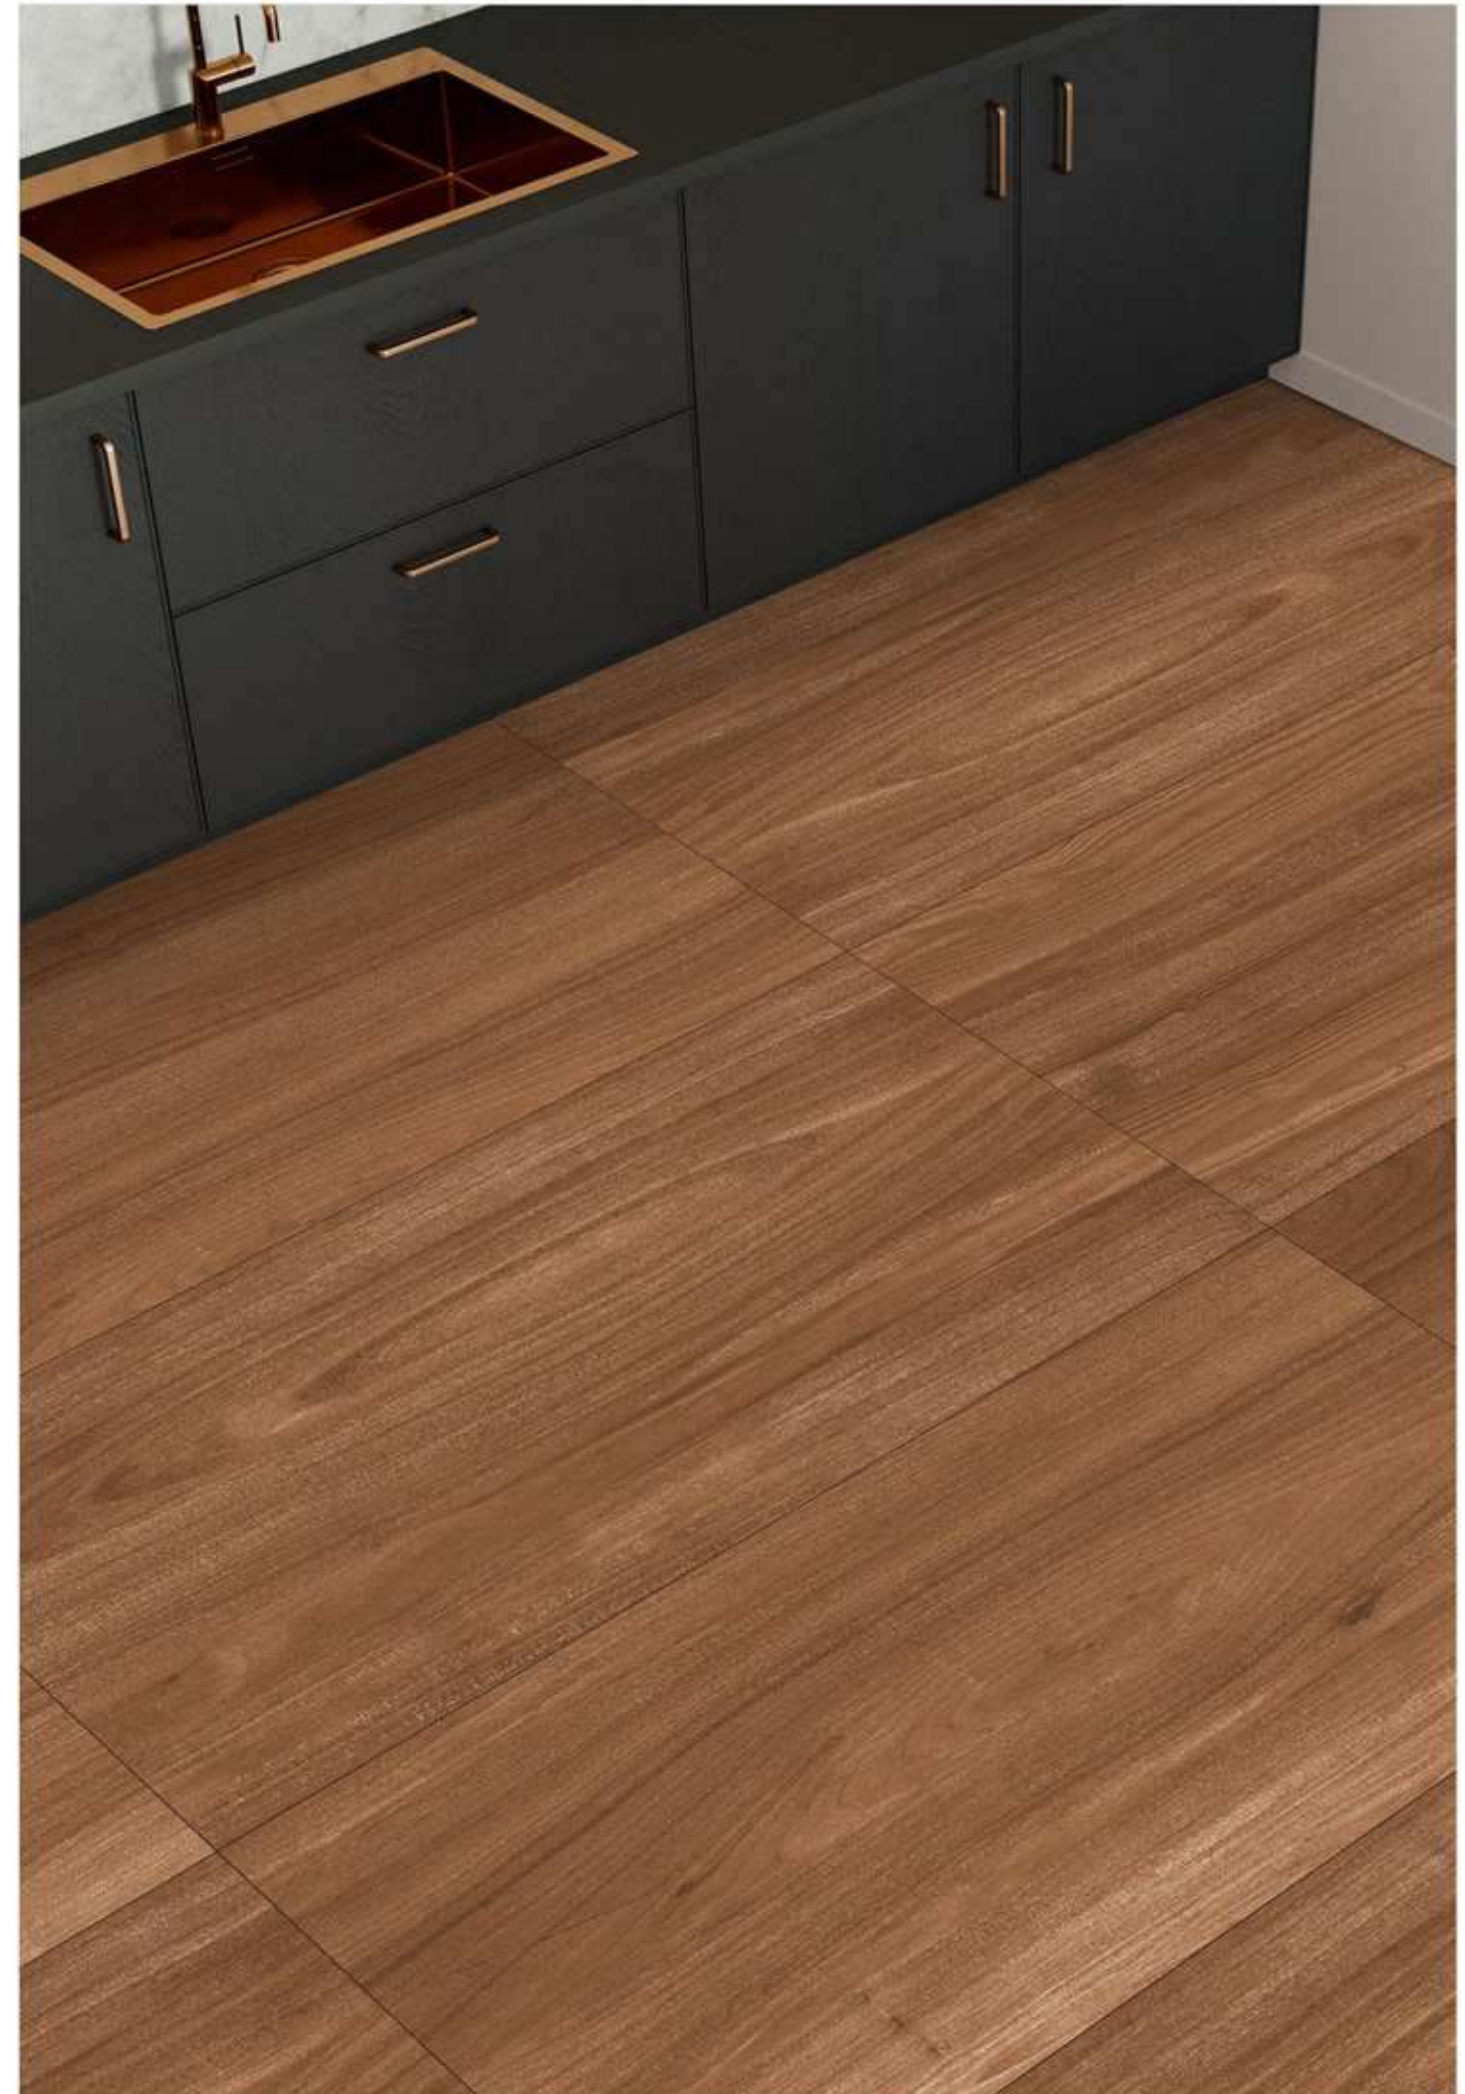

Technical Characteristic

WOODEN CRAFT-15

1200x1800MM

Matt Surface

03 Randoms

Available In

Technical Characteristic

WOODEN CRAFT-16