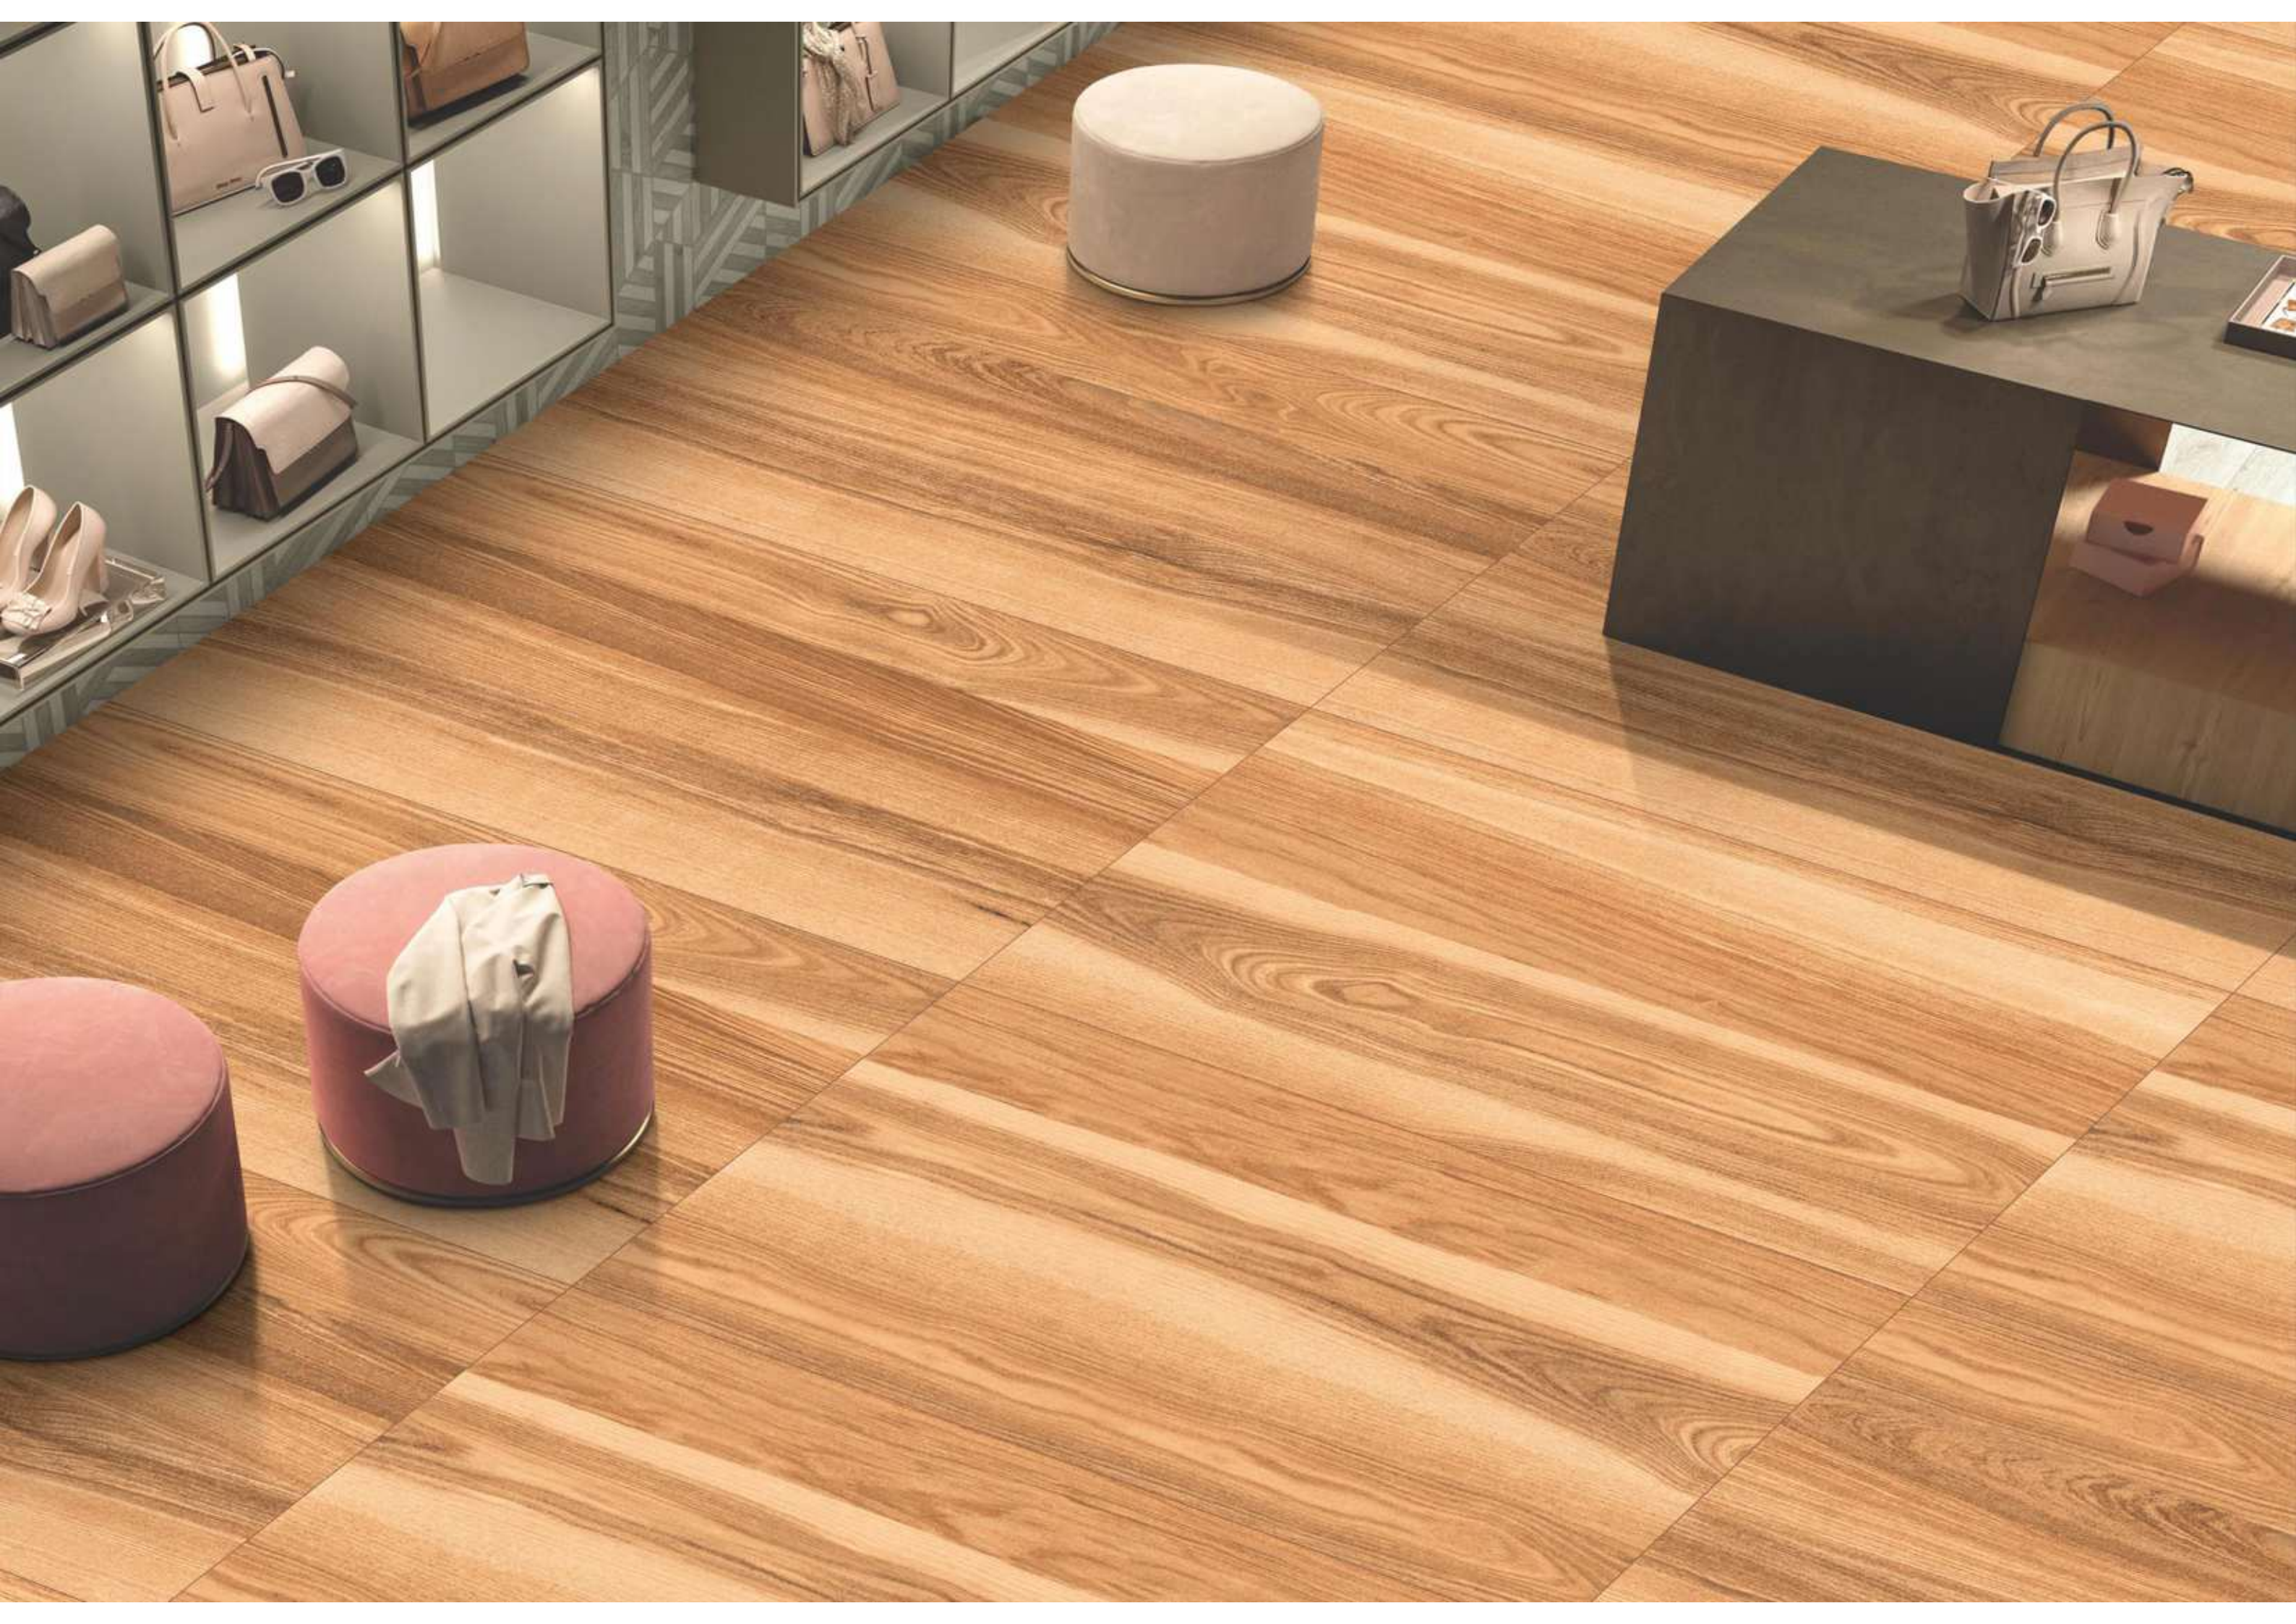

WOODEN CRAFT-23

1200x1800MM

Matt Surface

03 Randoms

Technical Characteristic

Available In

WOODEN CRAFT-24

1200x1800MM
Matt Surface
03 Randoms