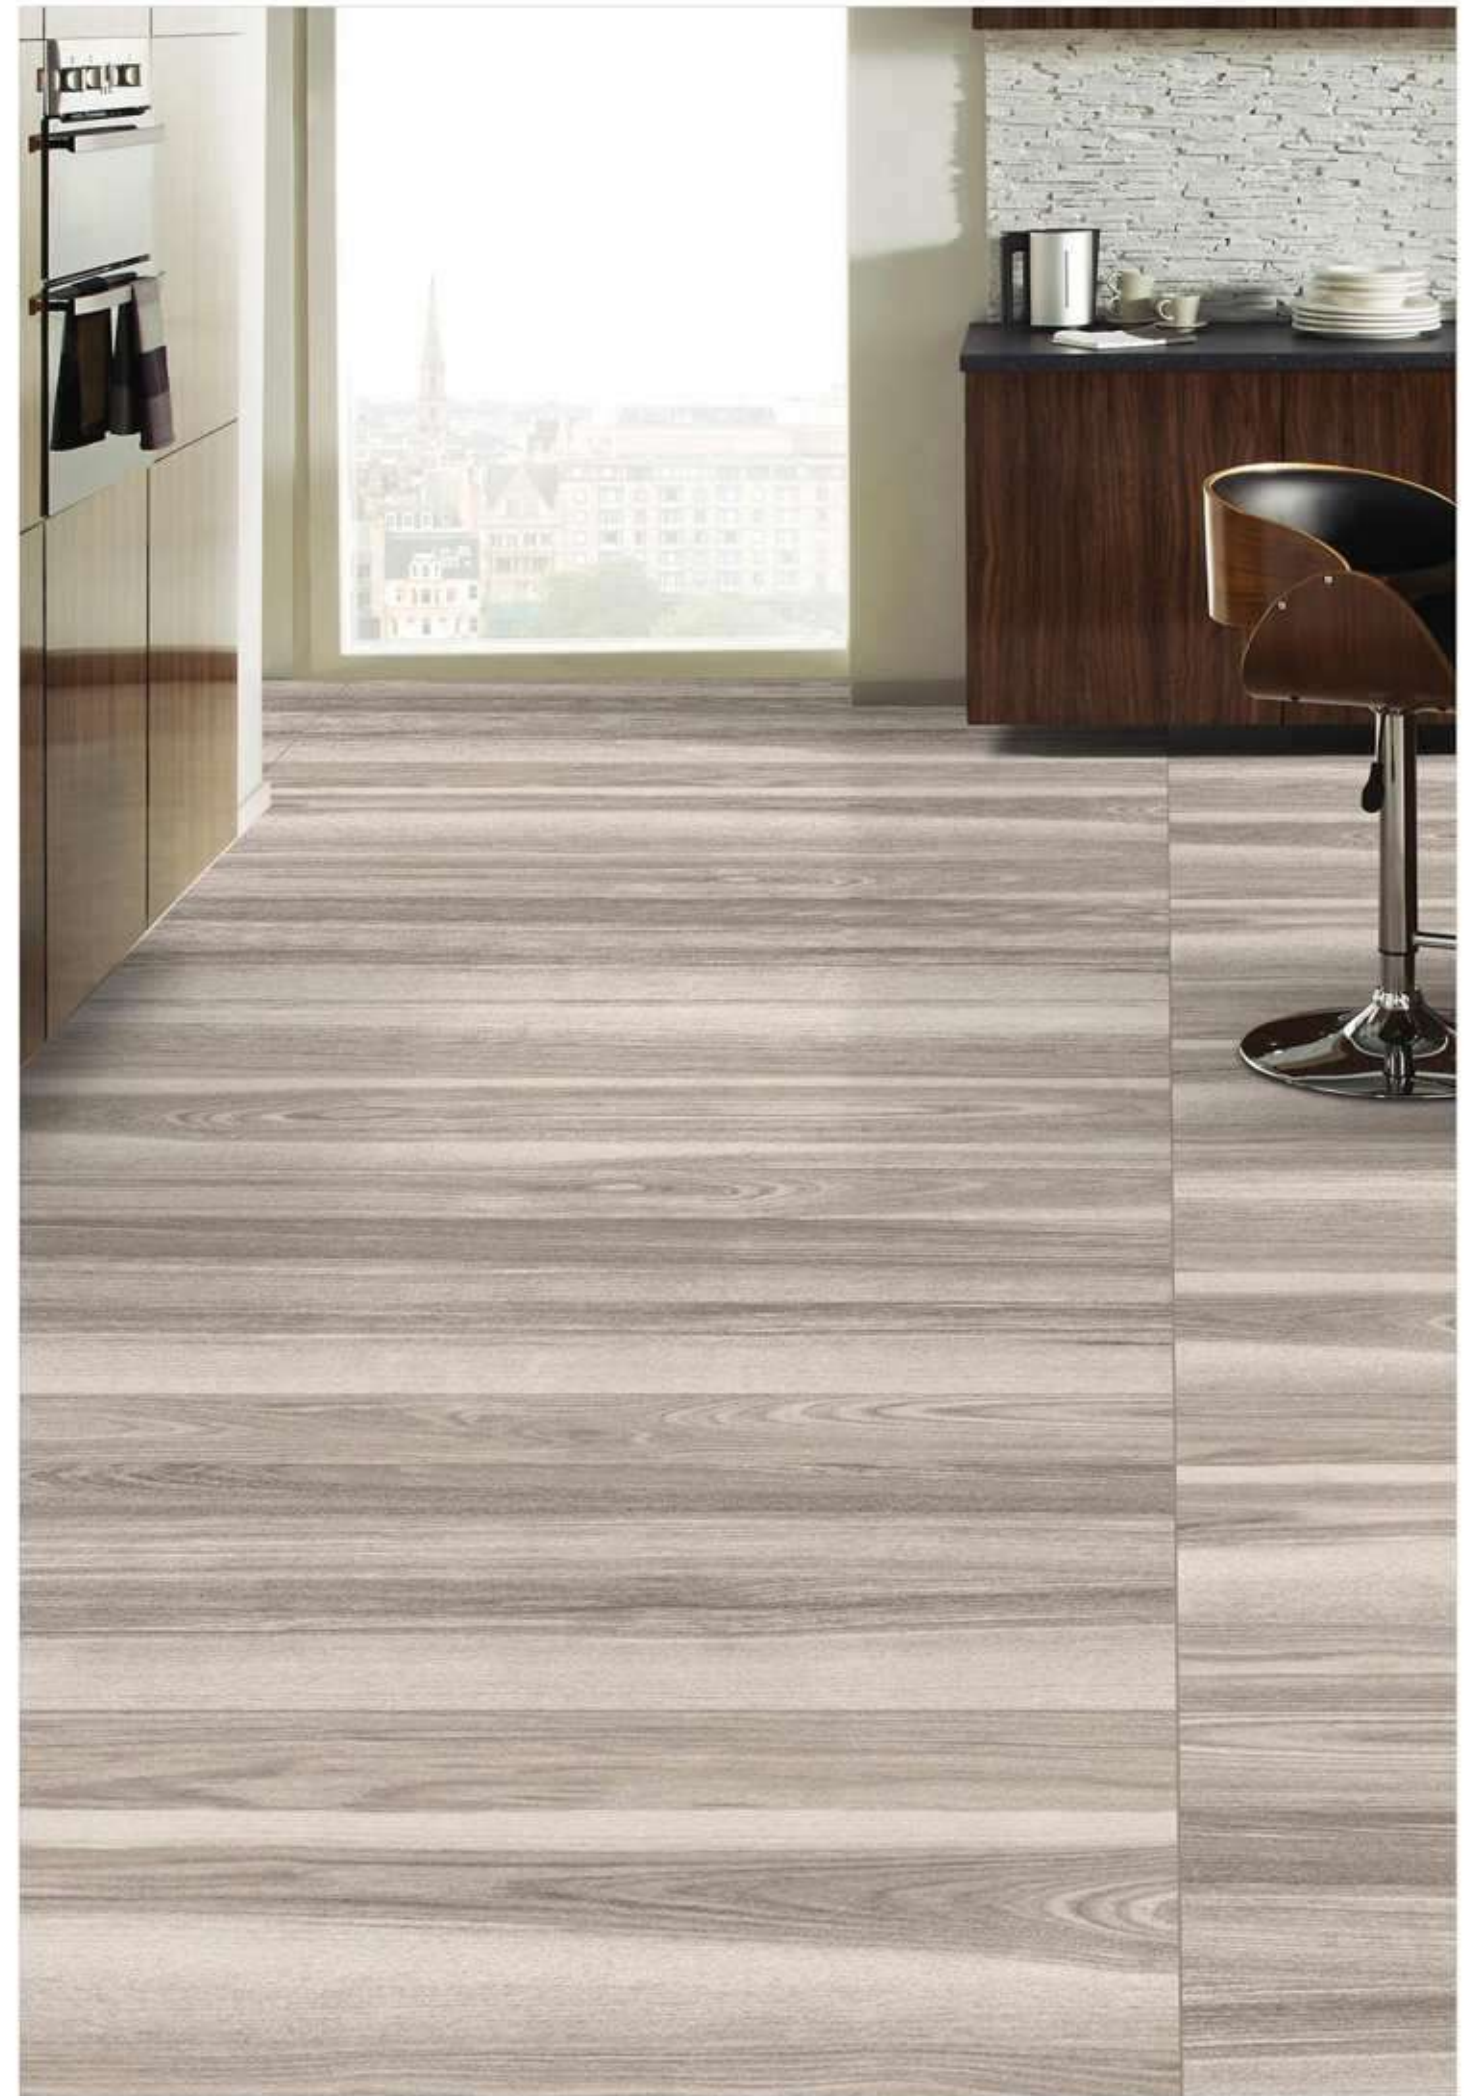

Technical Characteristic

- LIQUID REPELLENT
- STAIN RESISTANT
- SCRATCH RESISTANT
- FIRE RESISTANT
- RESISTANT TO UV RAYS
- IMPACT RESISTANT