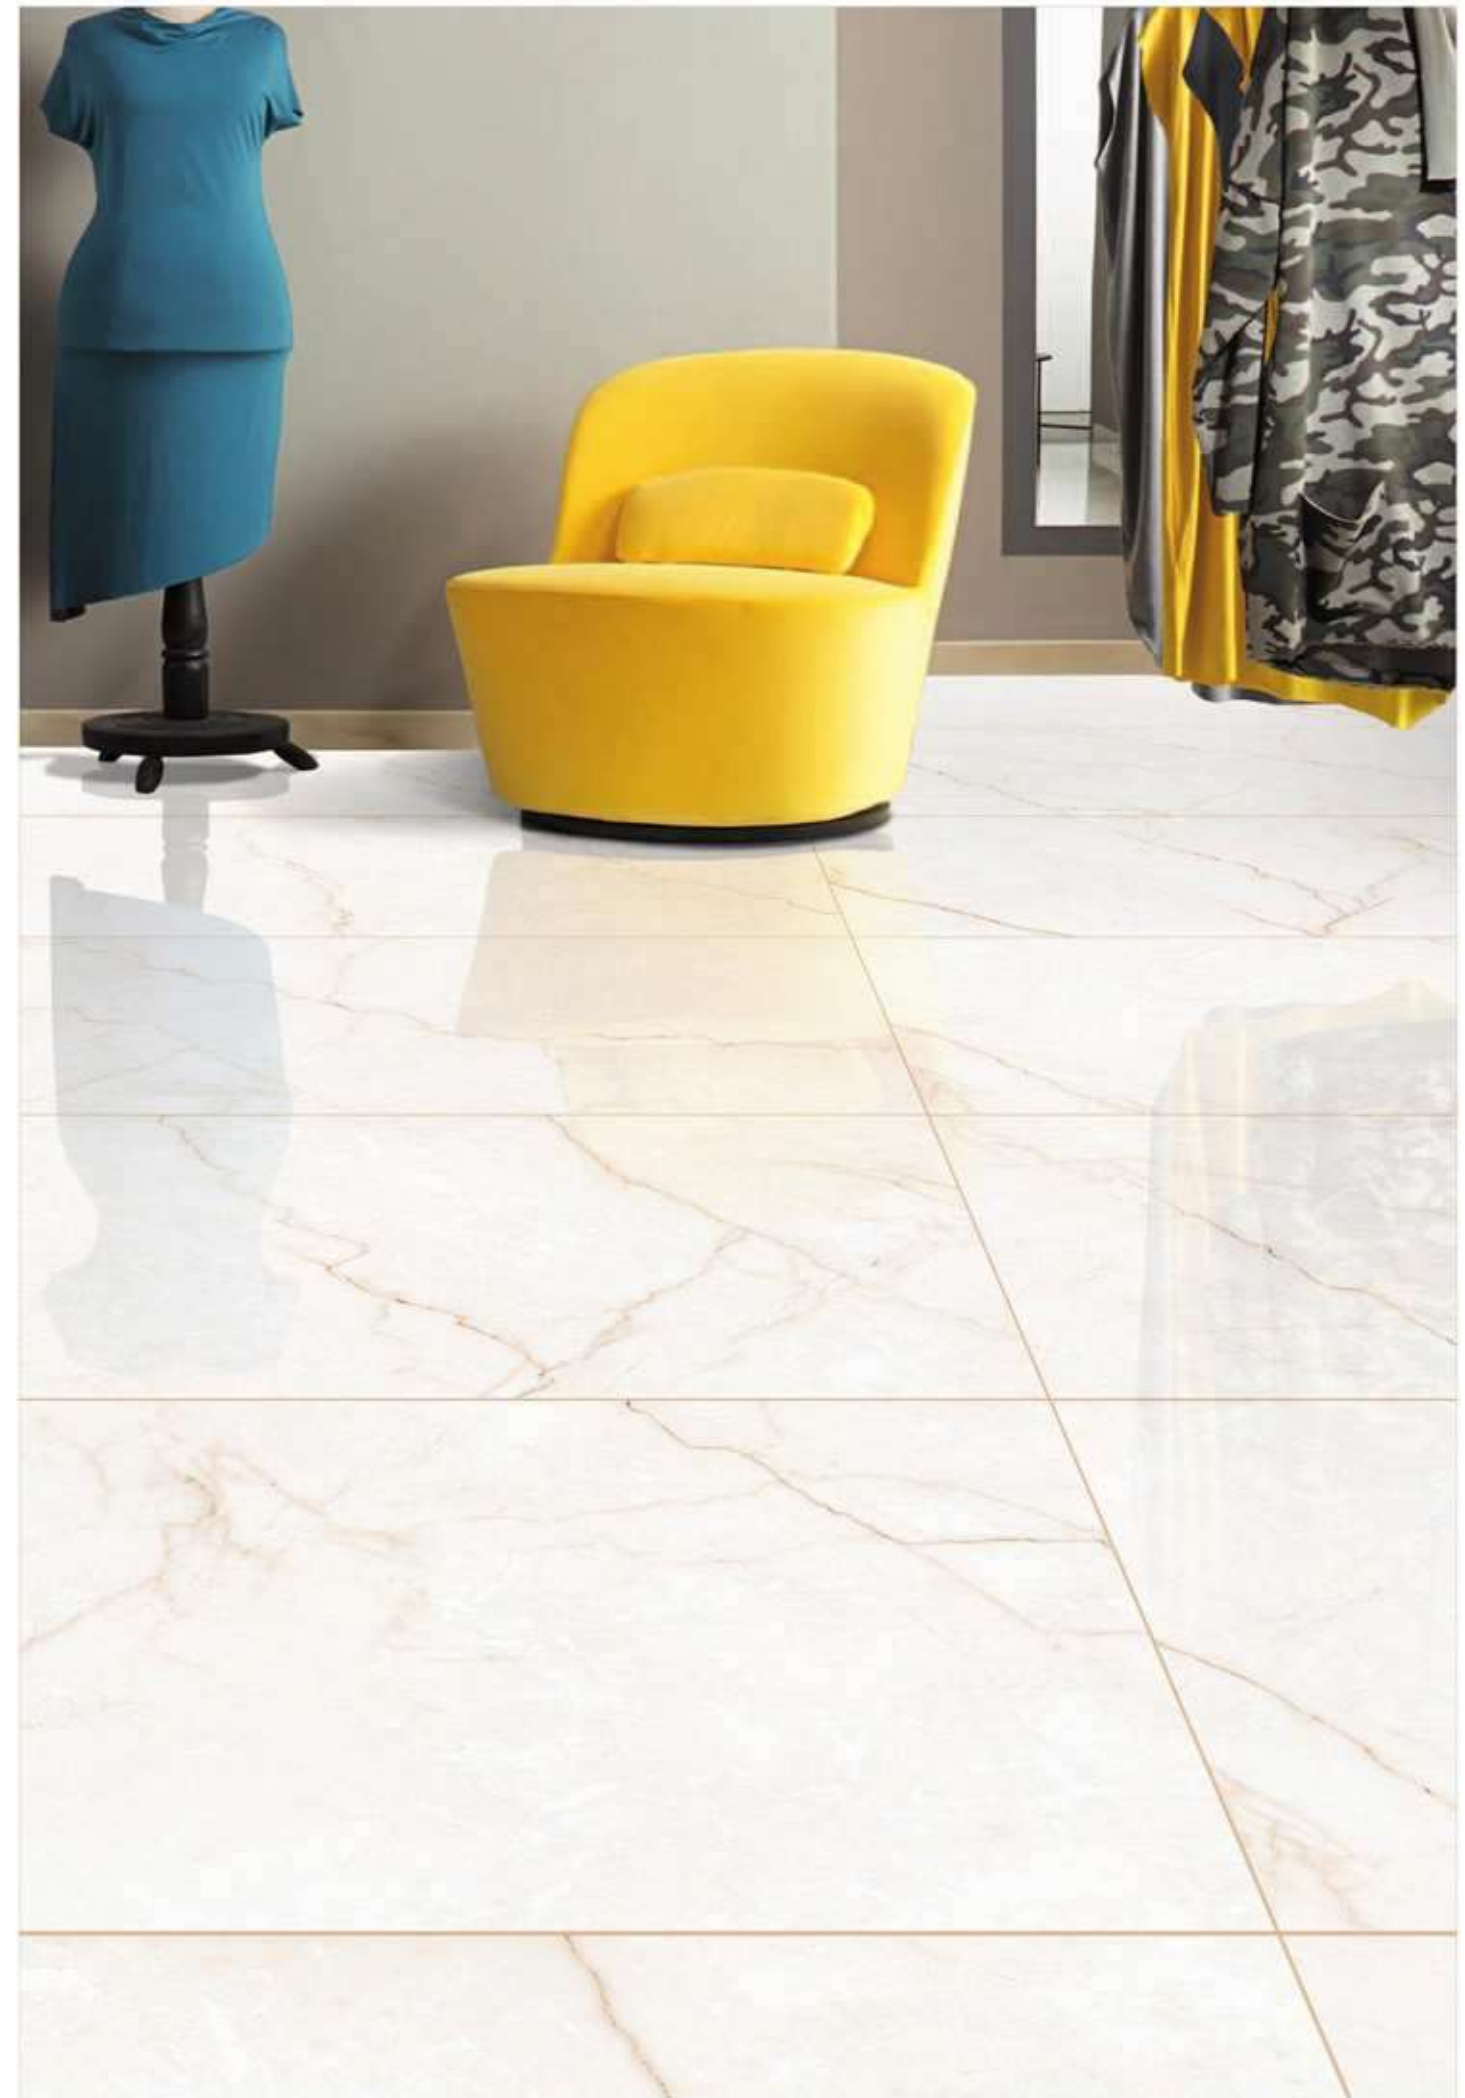

SICILIA CREMA

1200x1800MM
Polished Surface
03 Randoms

Available In

1200x
1800MM

Technical Characteristic

SICILIA WHITE

1200x1800MM
Polished Surface
03 Randoms

Available In