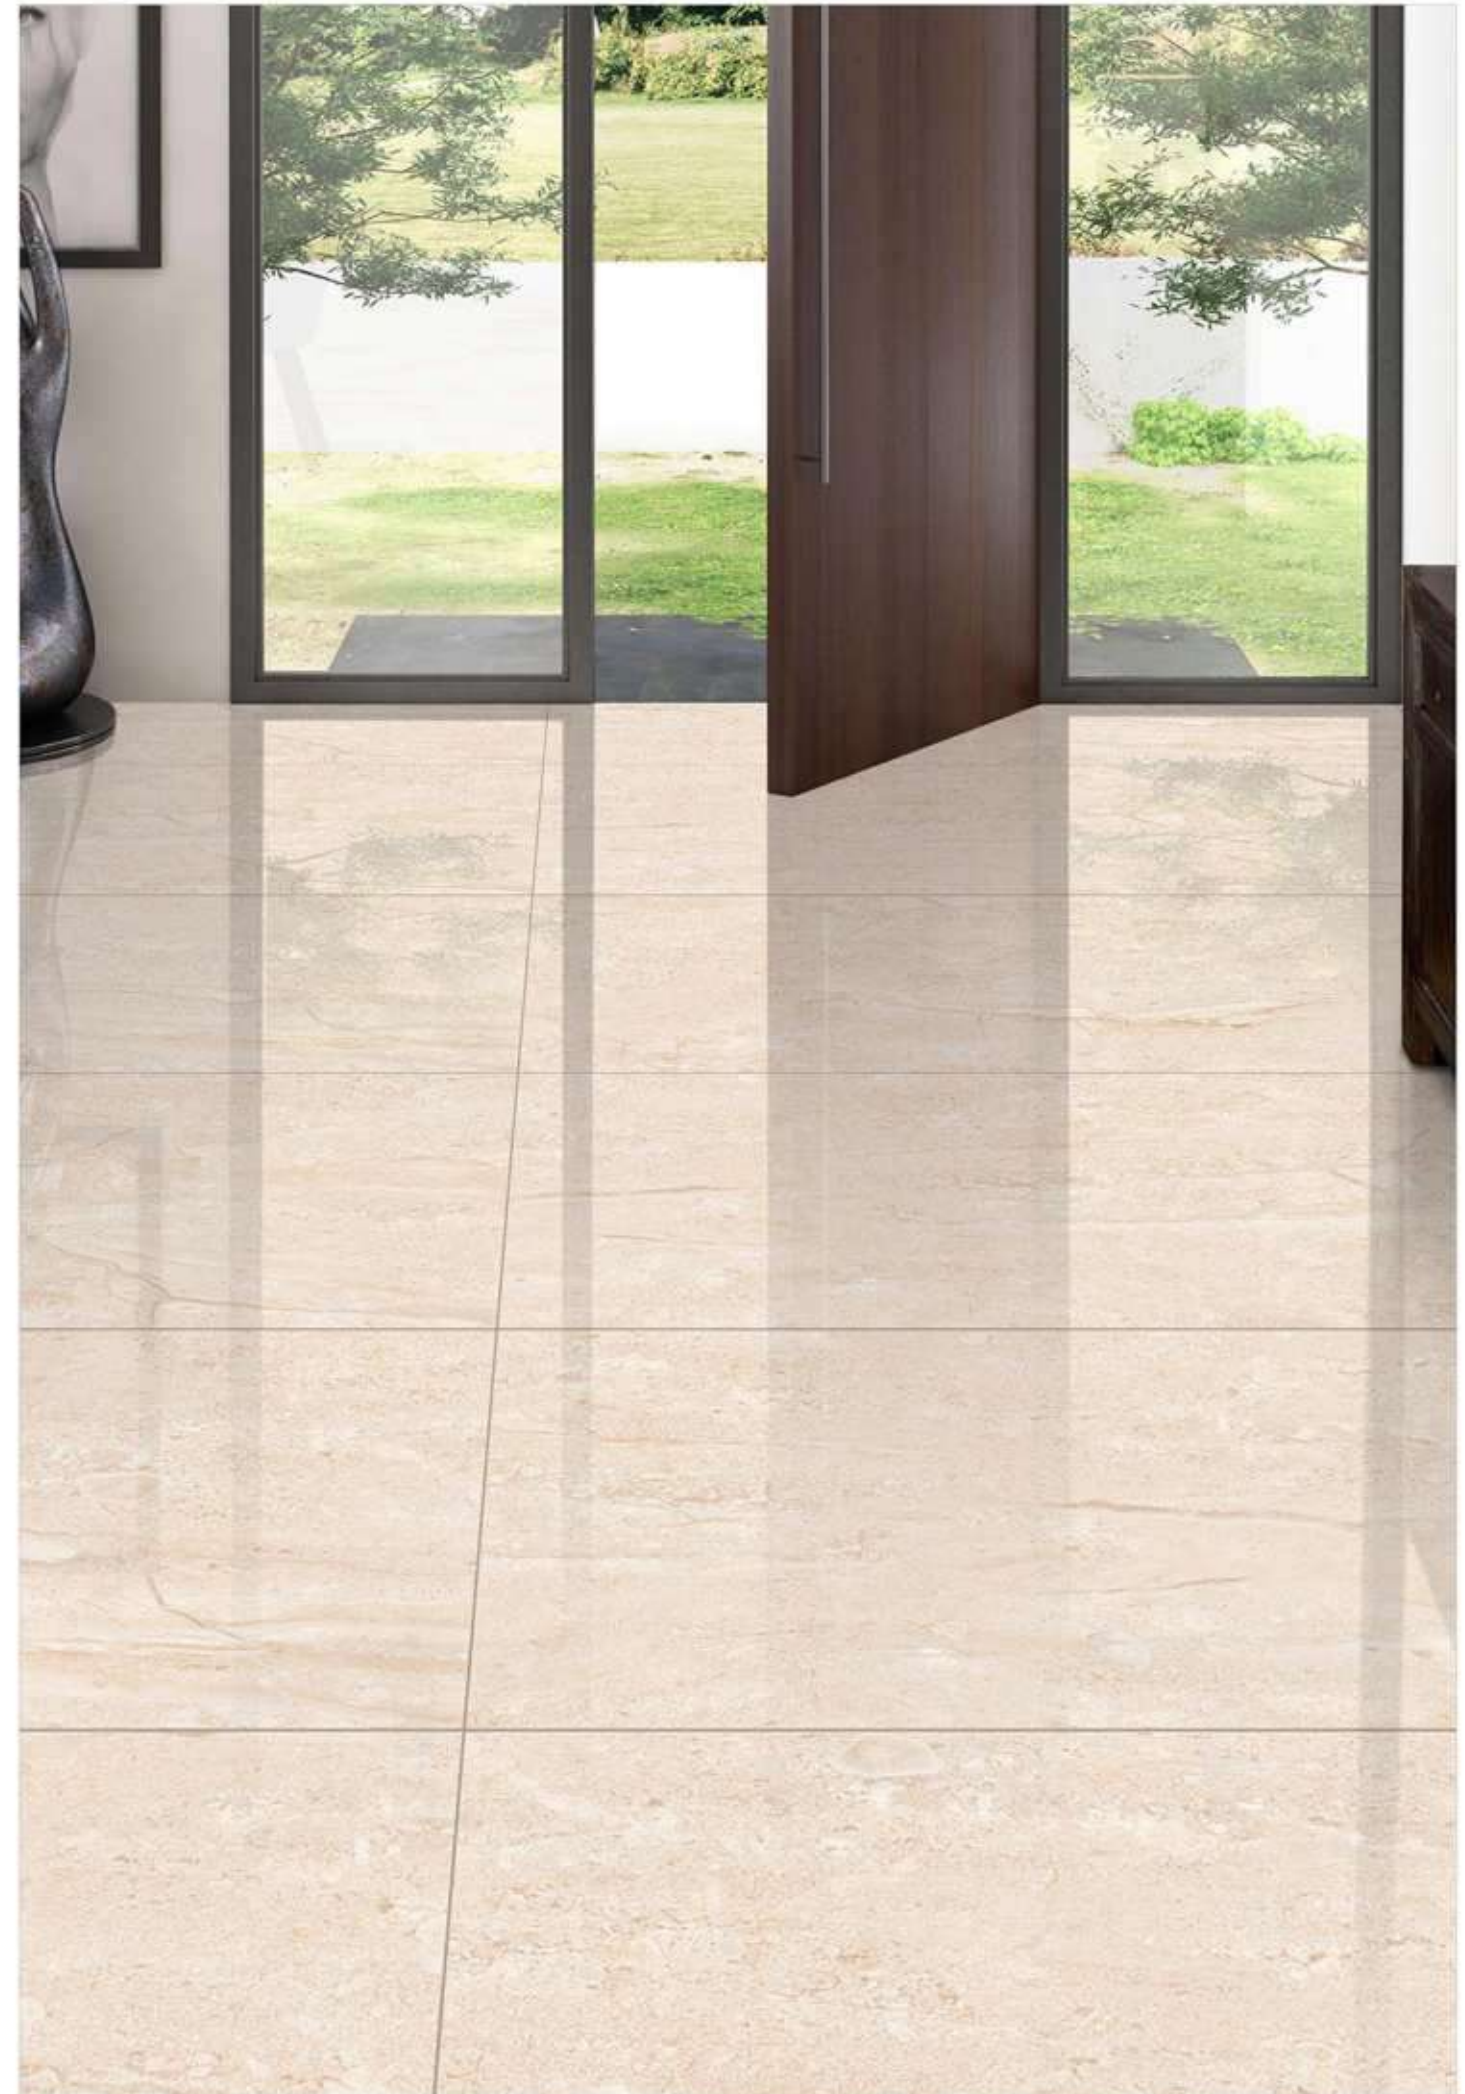

Technical Characteristic

CREMA DYNA

1200x1800MM
Polished Surface
03 Randoms

Available In

1200x
1800MM

Technical Characteristic

DAISY DYNA

1200x1800MM
Polished Surface
03 Randoms