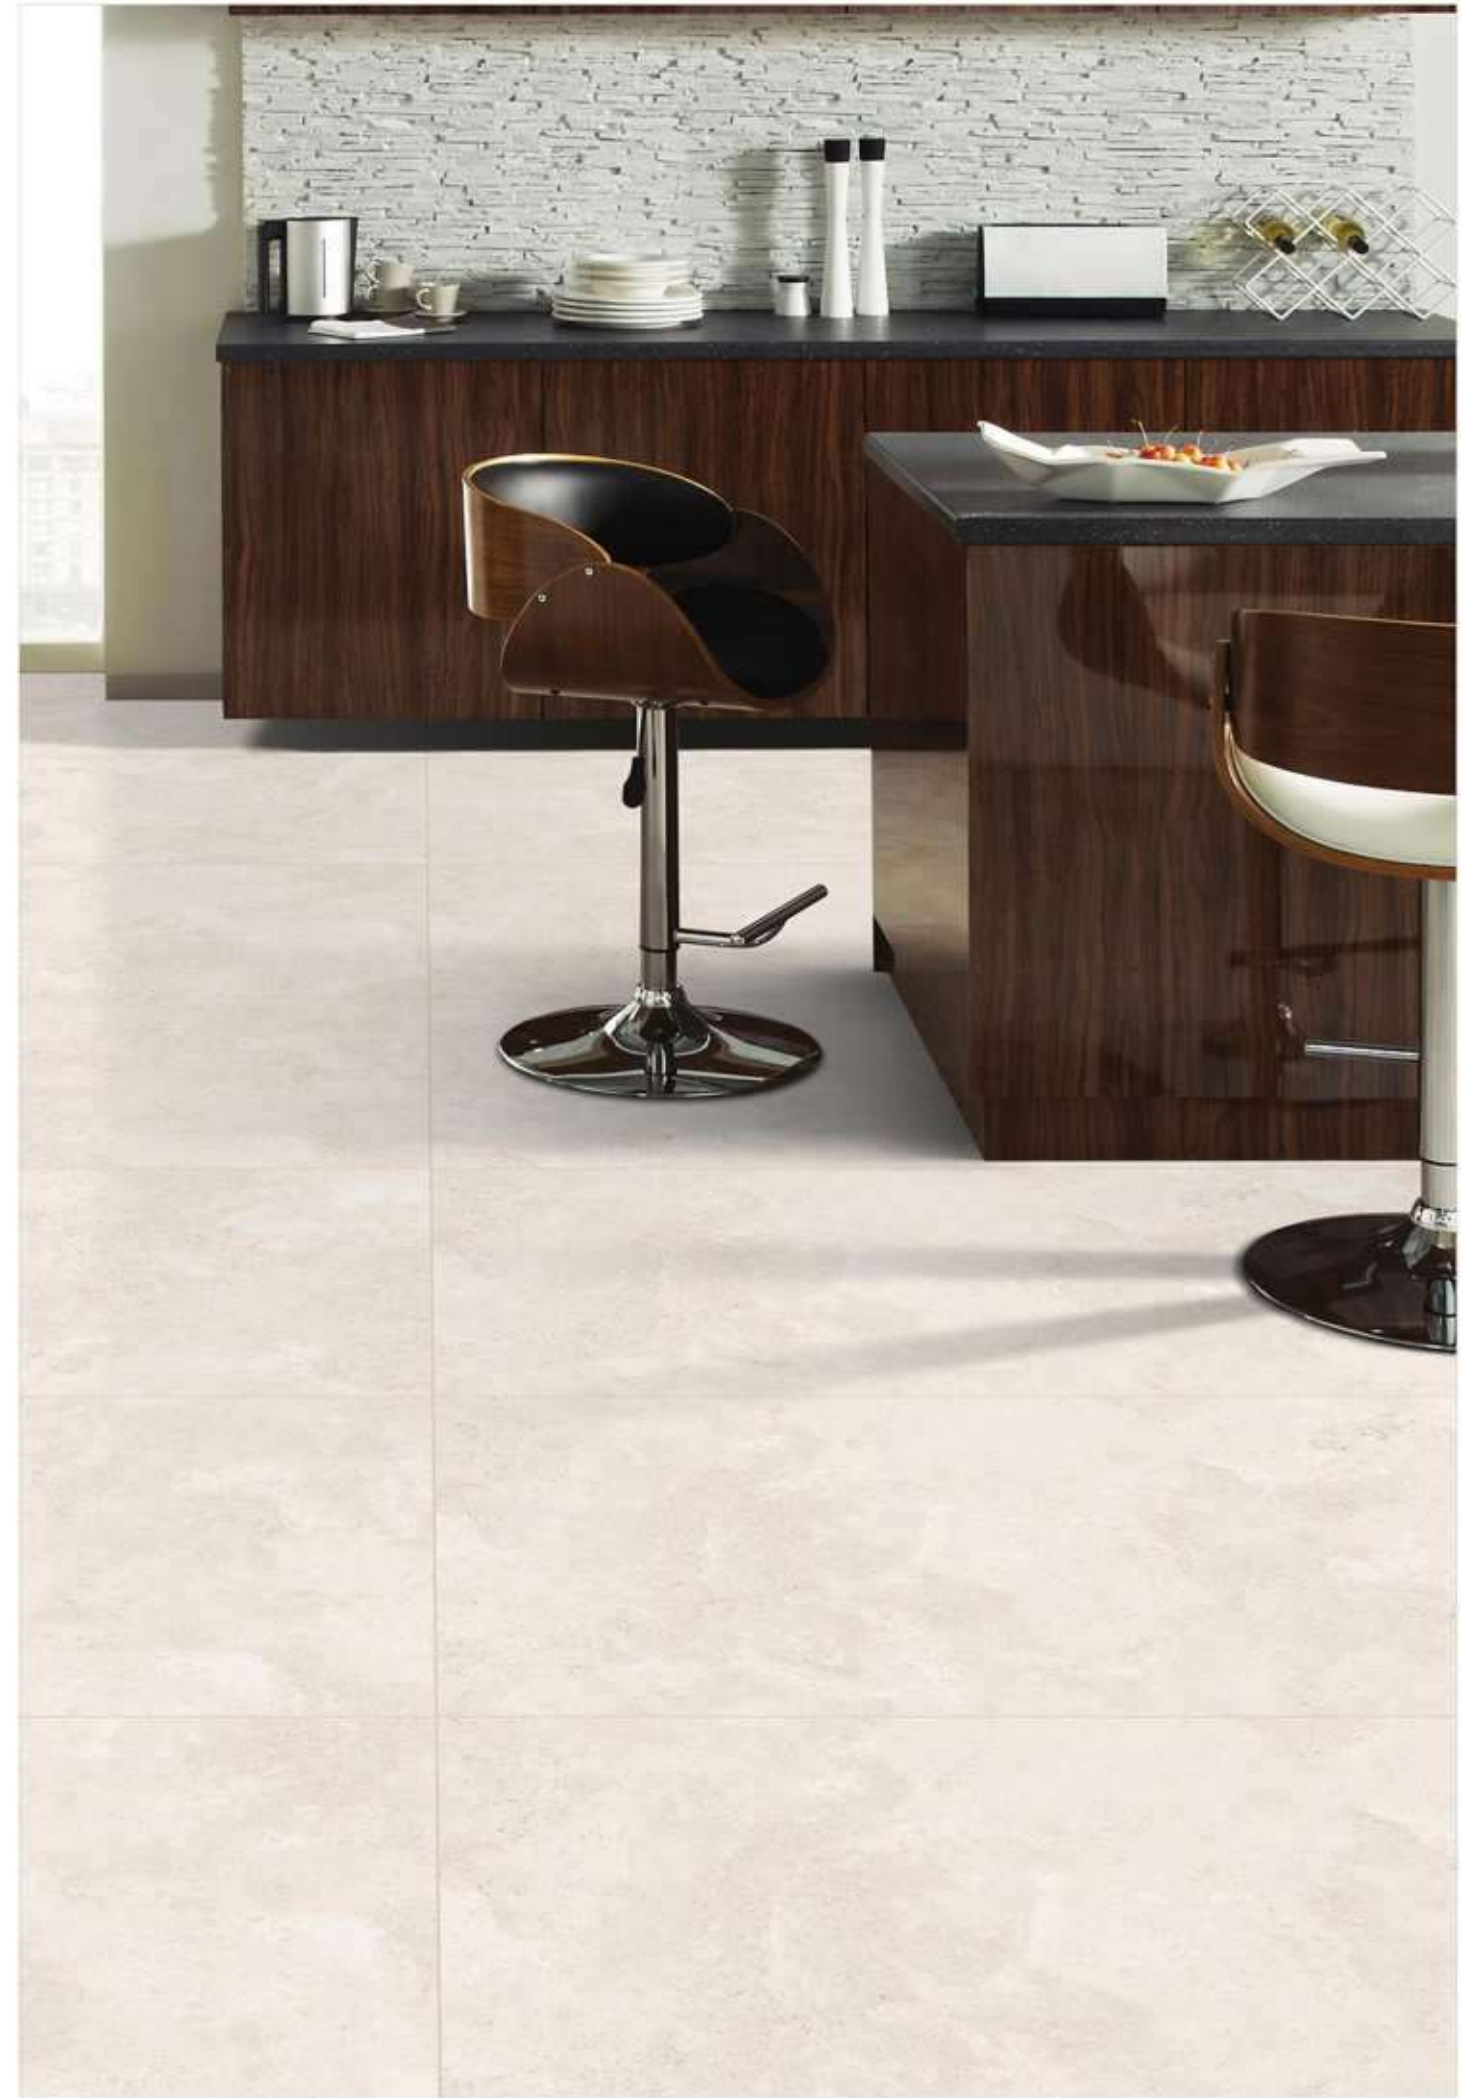

ALLUMINATE CREMA

1200x1800MM
Matt Surface
03 Randoms

Available In
1200x
1800MM

Technical Characteristic

- 
LIQUID REPELLENT
- 
STAIN RESISTANT
- 
SCRATCH RESISTANT
- 
FIRE RESISTANT
- 
RESISTANT TO UV RAYS
- 
IMPACT RESISTANT