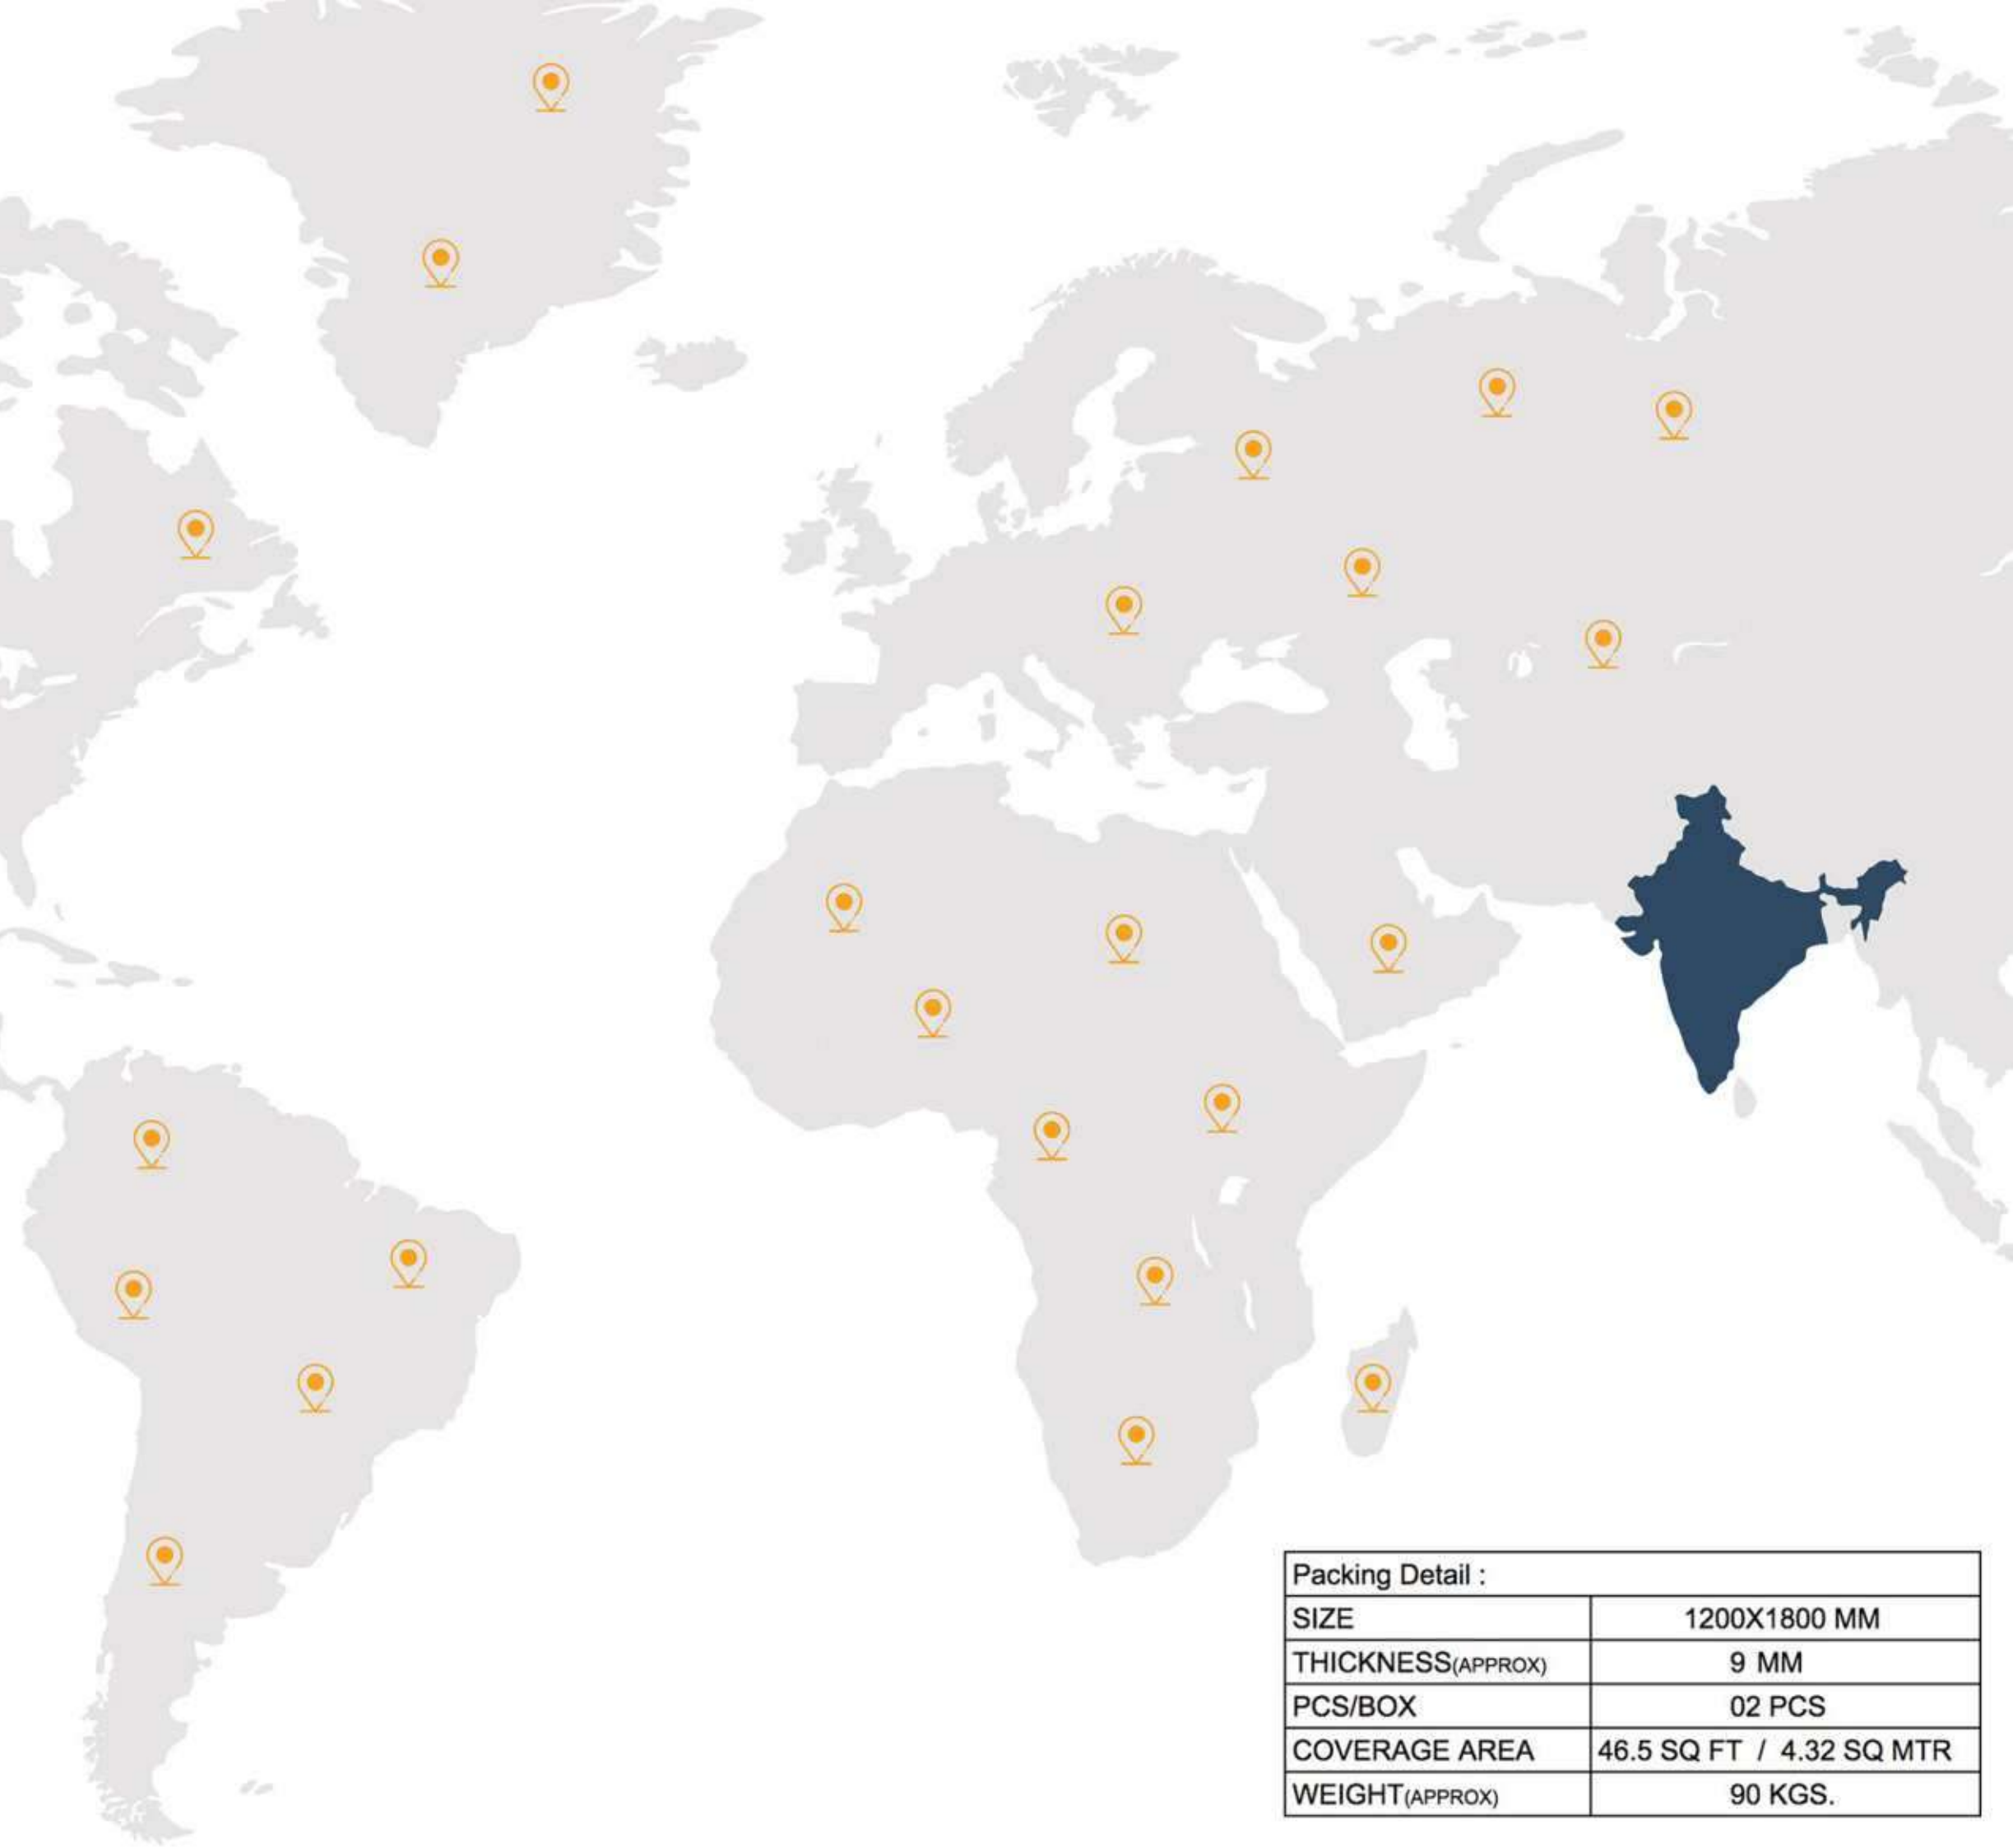

OUR GLOBAL NETWORK

Packing Detail :	
SIZE	1200X1800 MM
THICKNESS(APPROX)	9 MM
PCS/BOX	02 PCS
COVERAGE AREA	46.5 SQ FT / 4.32 SQ MTR
WEIGHT(APPROX)	90 KGS.