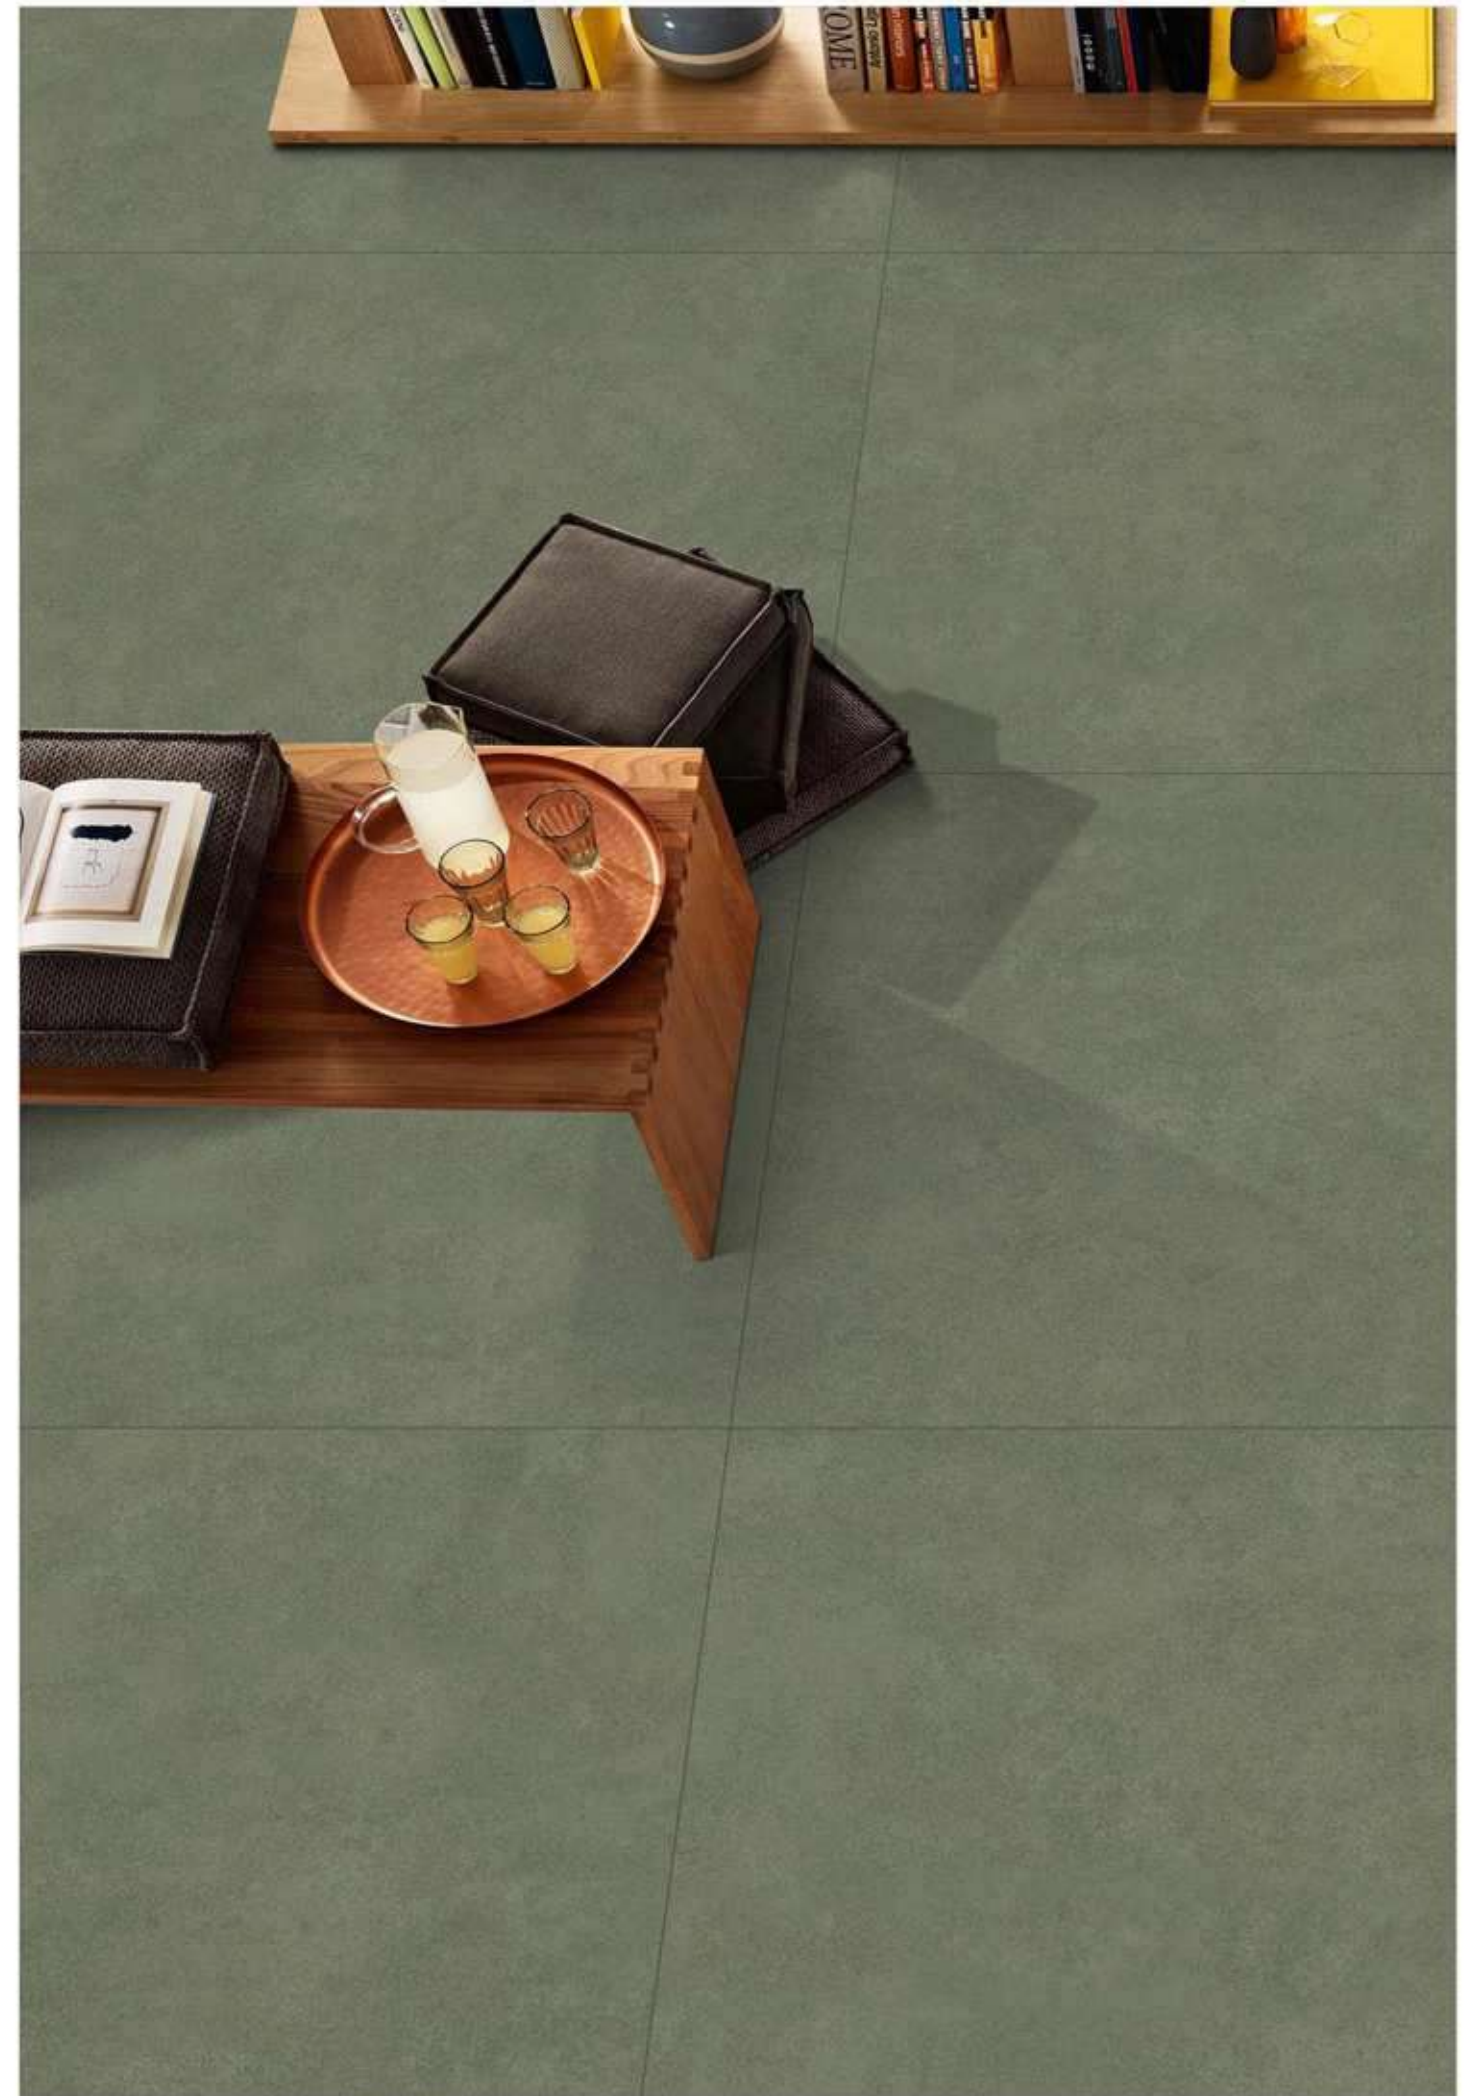

Technical Characteristic

ROYALE VARDE

1200x1800MM

Matt Surface

03 Randoms

Available In

Technical Characteristic

ROYALE YELLOW