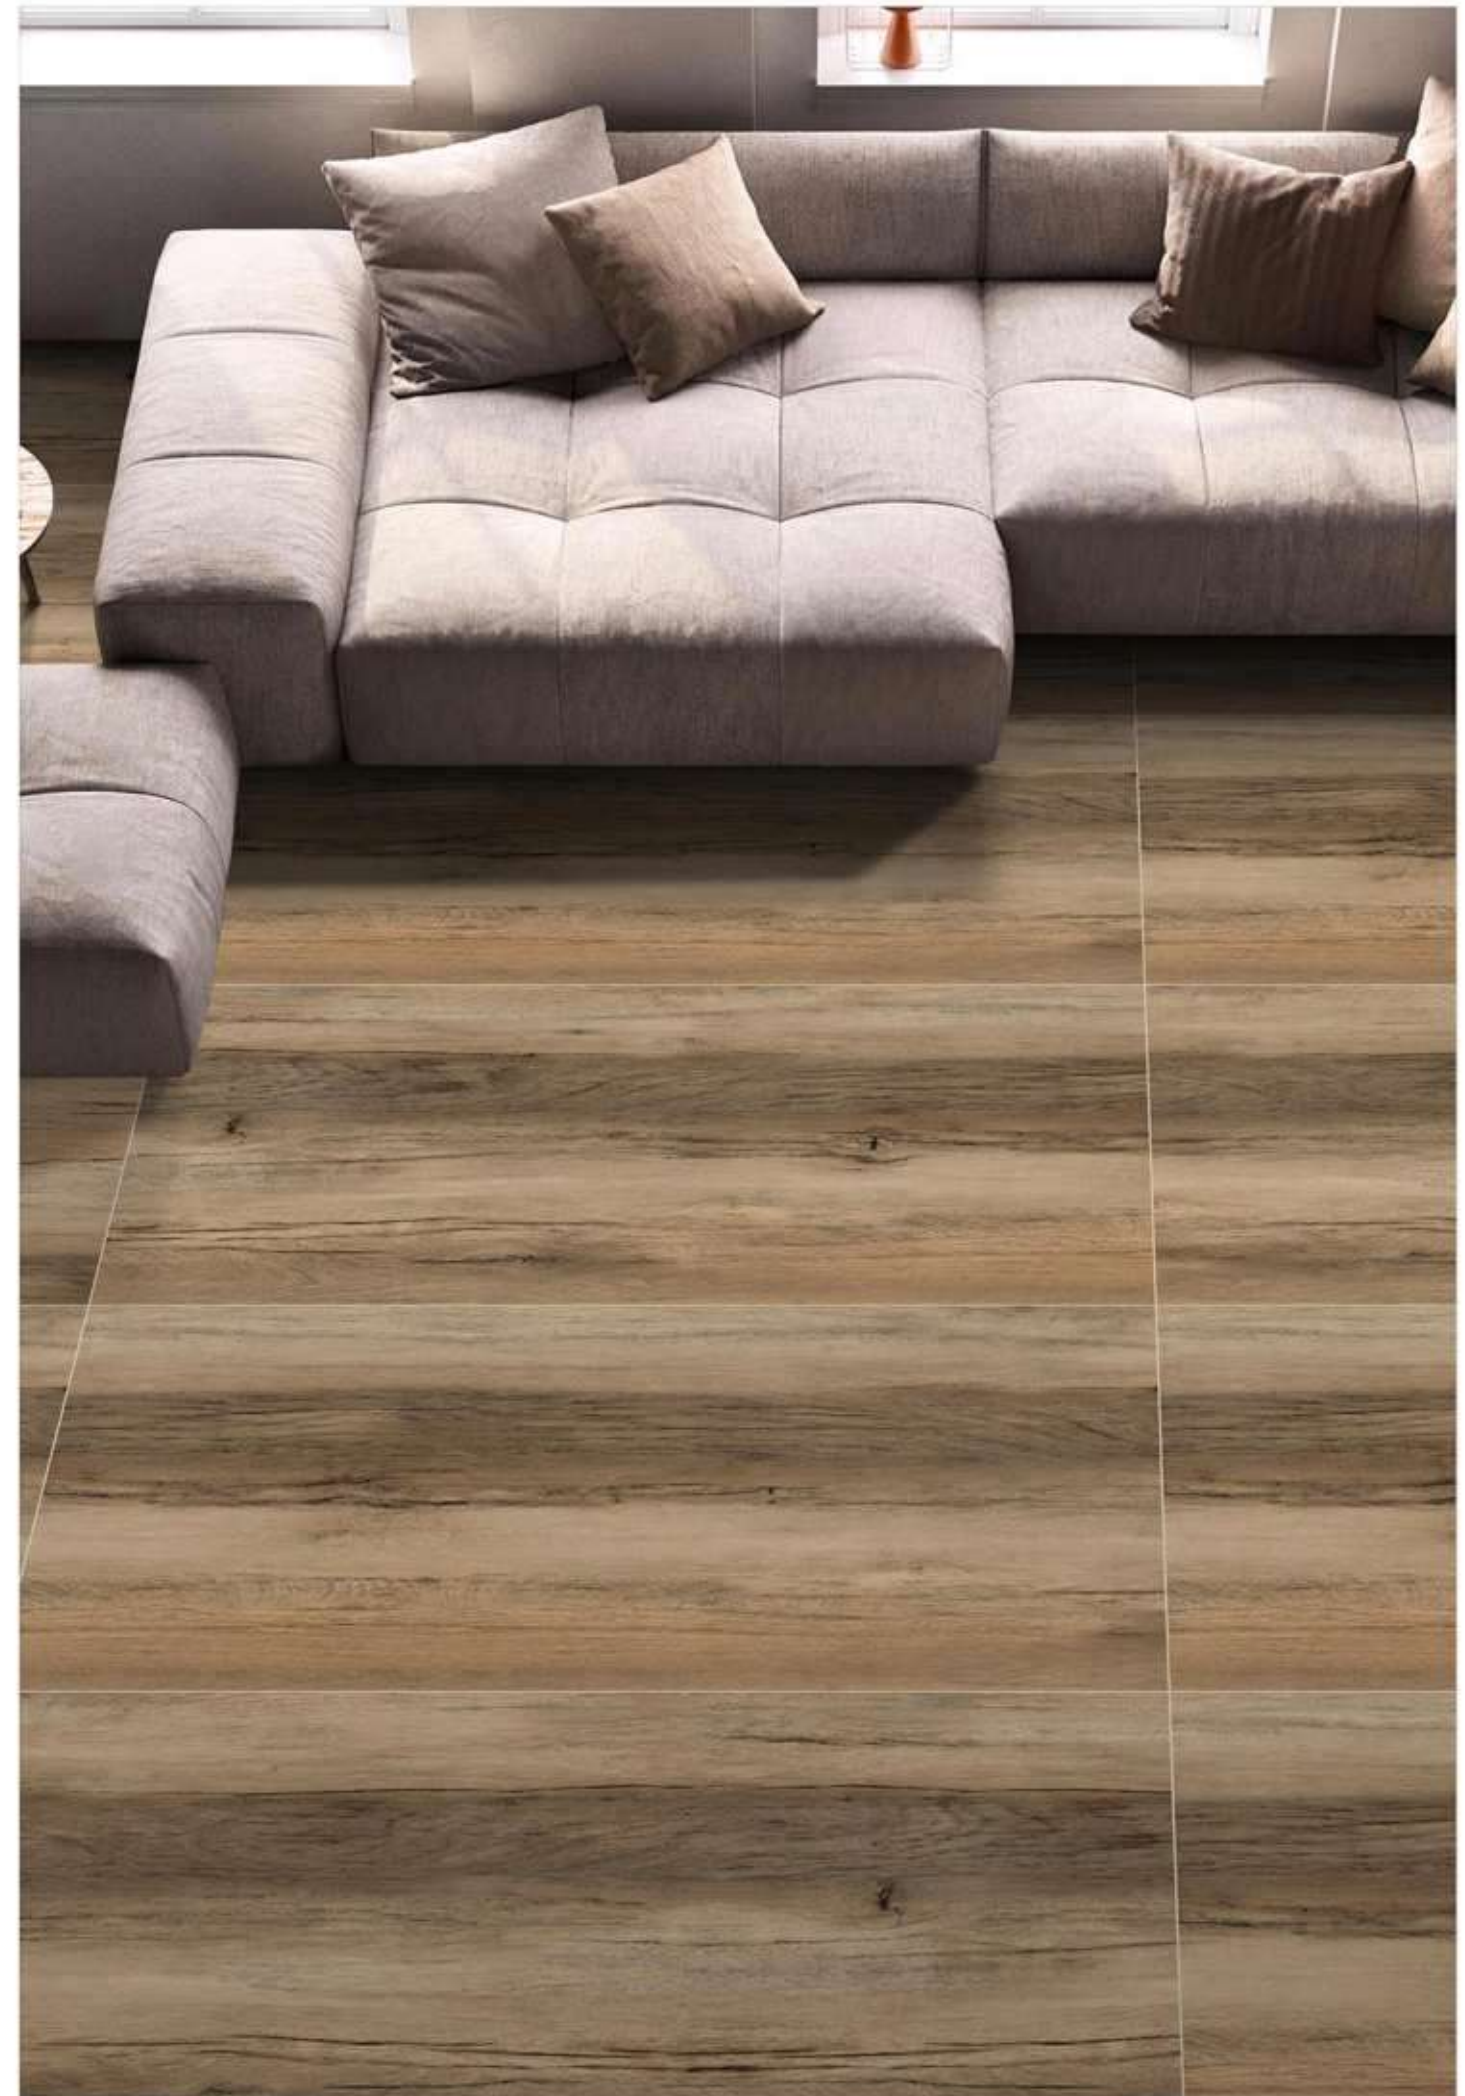

WOODEN CRAFT-17

1200x1800MM

Matt Surface

03 Randoms

Technical Characteristic

Available In