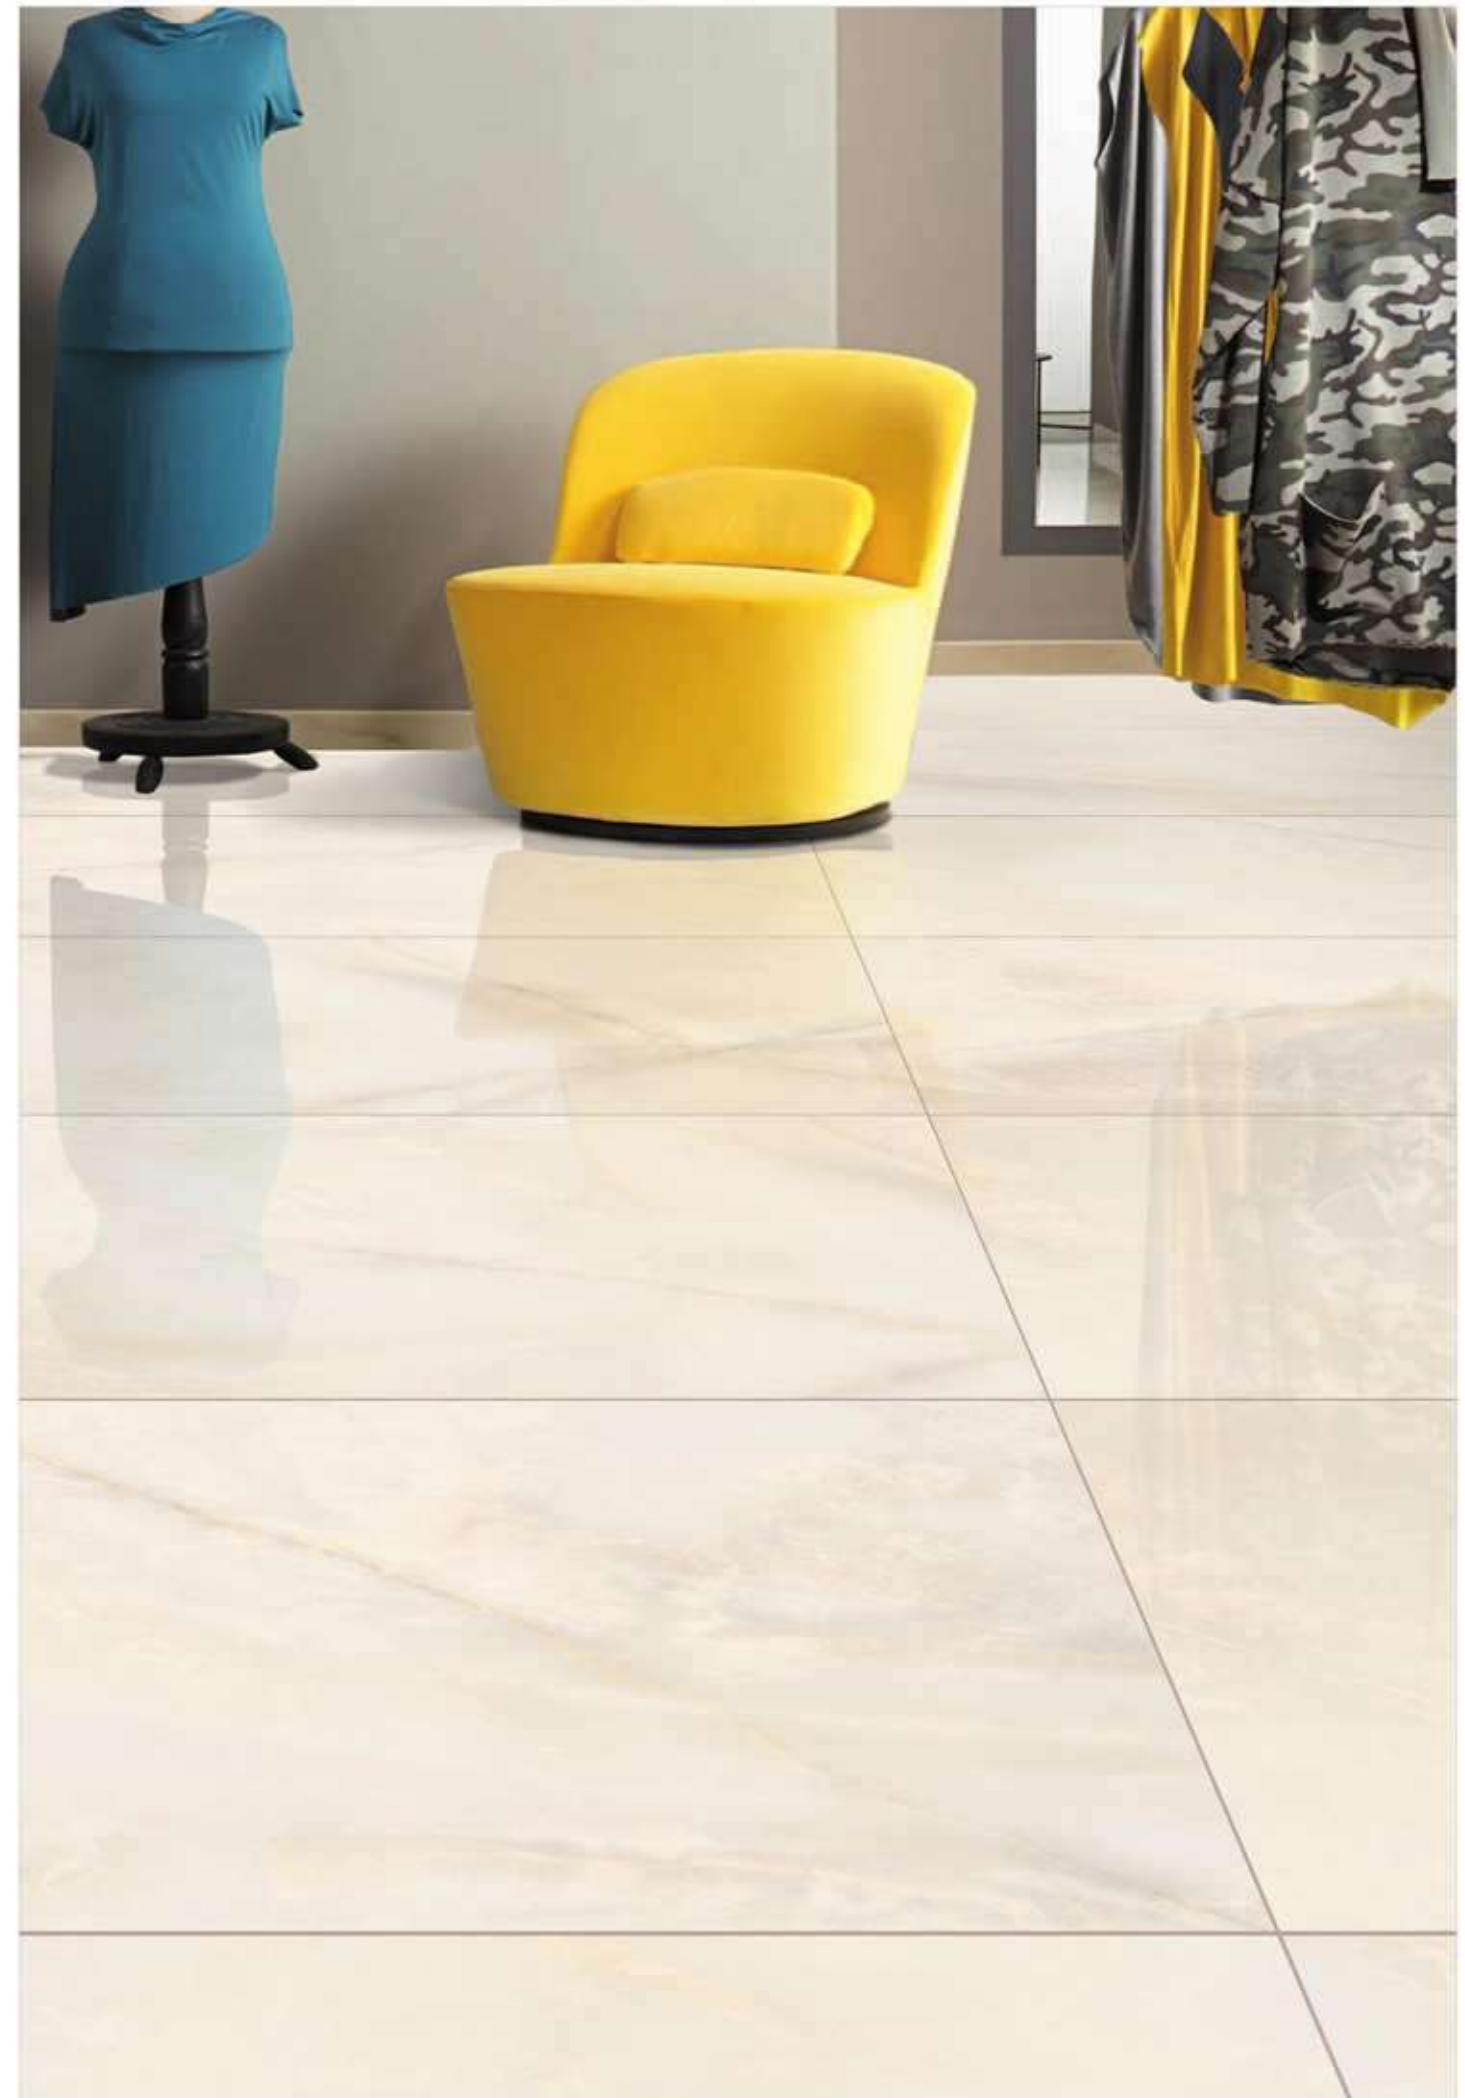

Technical Characteristic

GEMINI CREMA

1200x1800MM
Polished Surface
03 Randoms

Available In
1200x
1800MM

Technical Characteristic

GEMINI GREEN

1200x1800MM
Polished Surface
03 Randoms

Available In