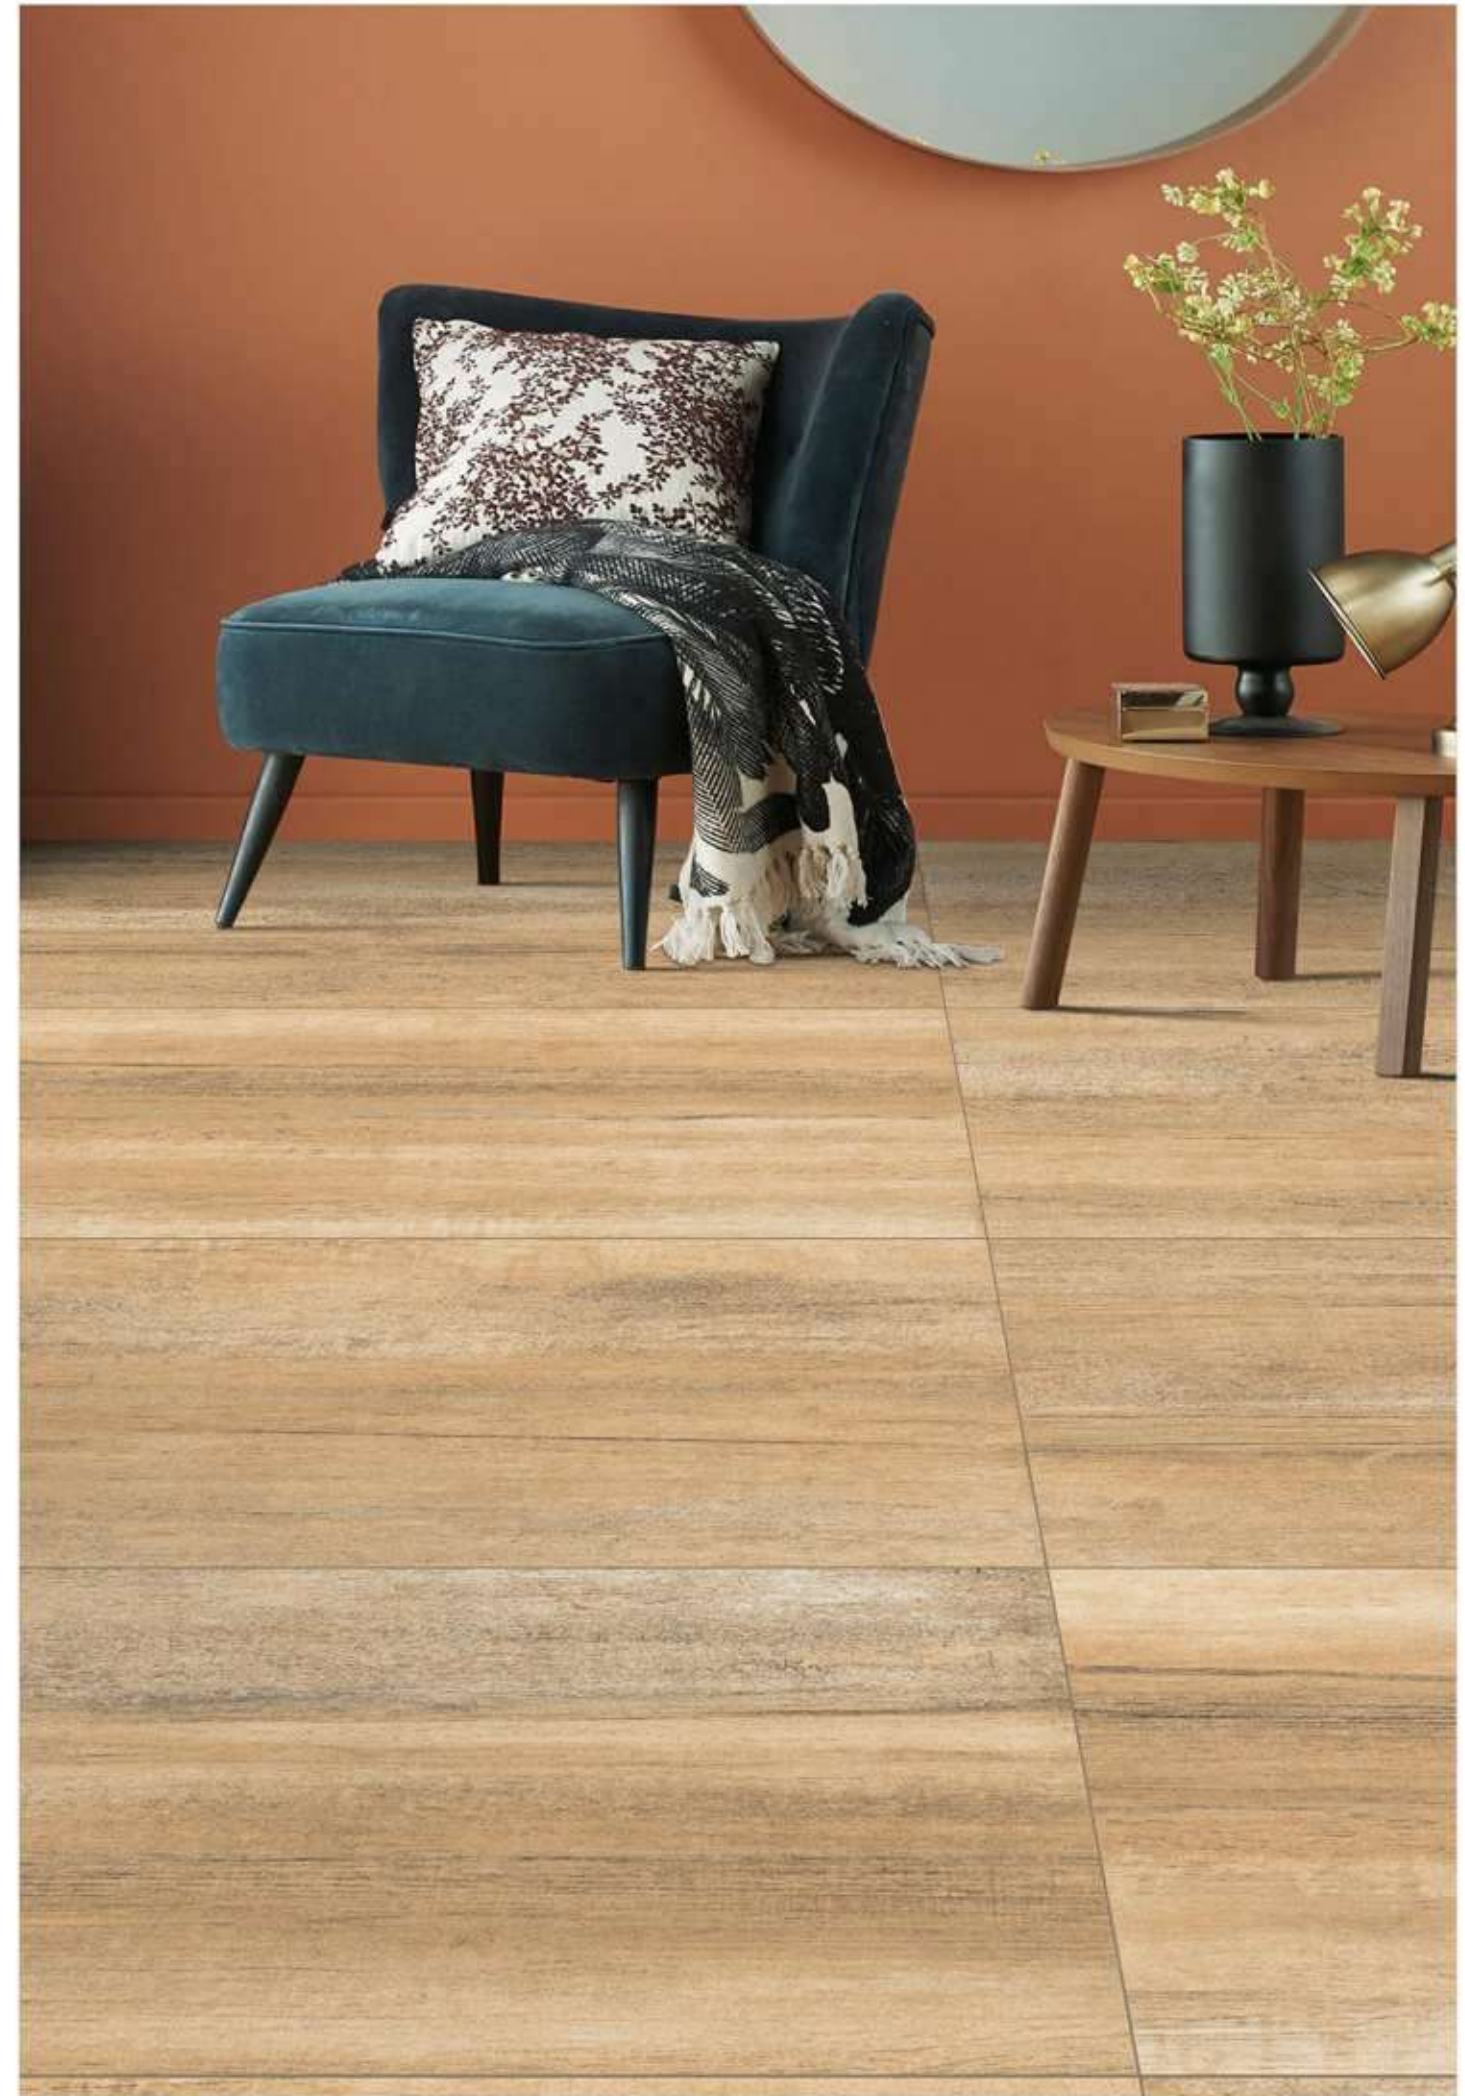

Available In

Technical Characteristic

WOODEN CRAFT-2

1200x1800MM

Matt Surface

03 Randoms

Available In

Technical Characteristic