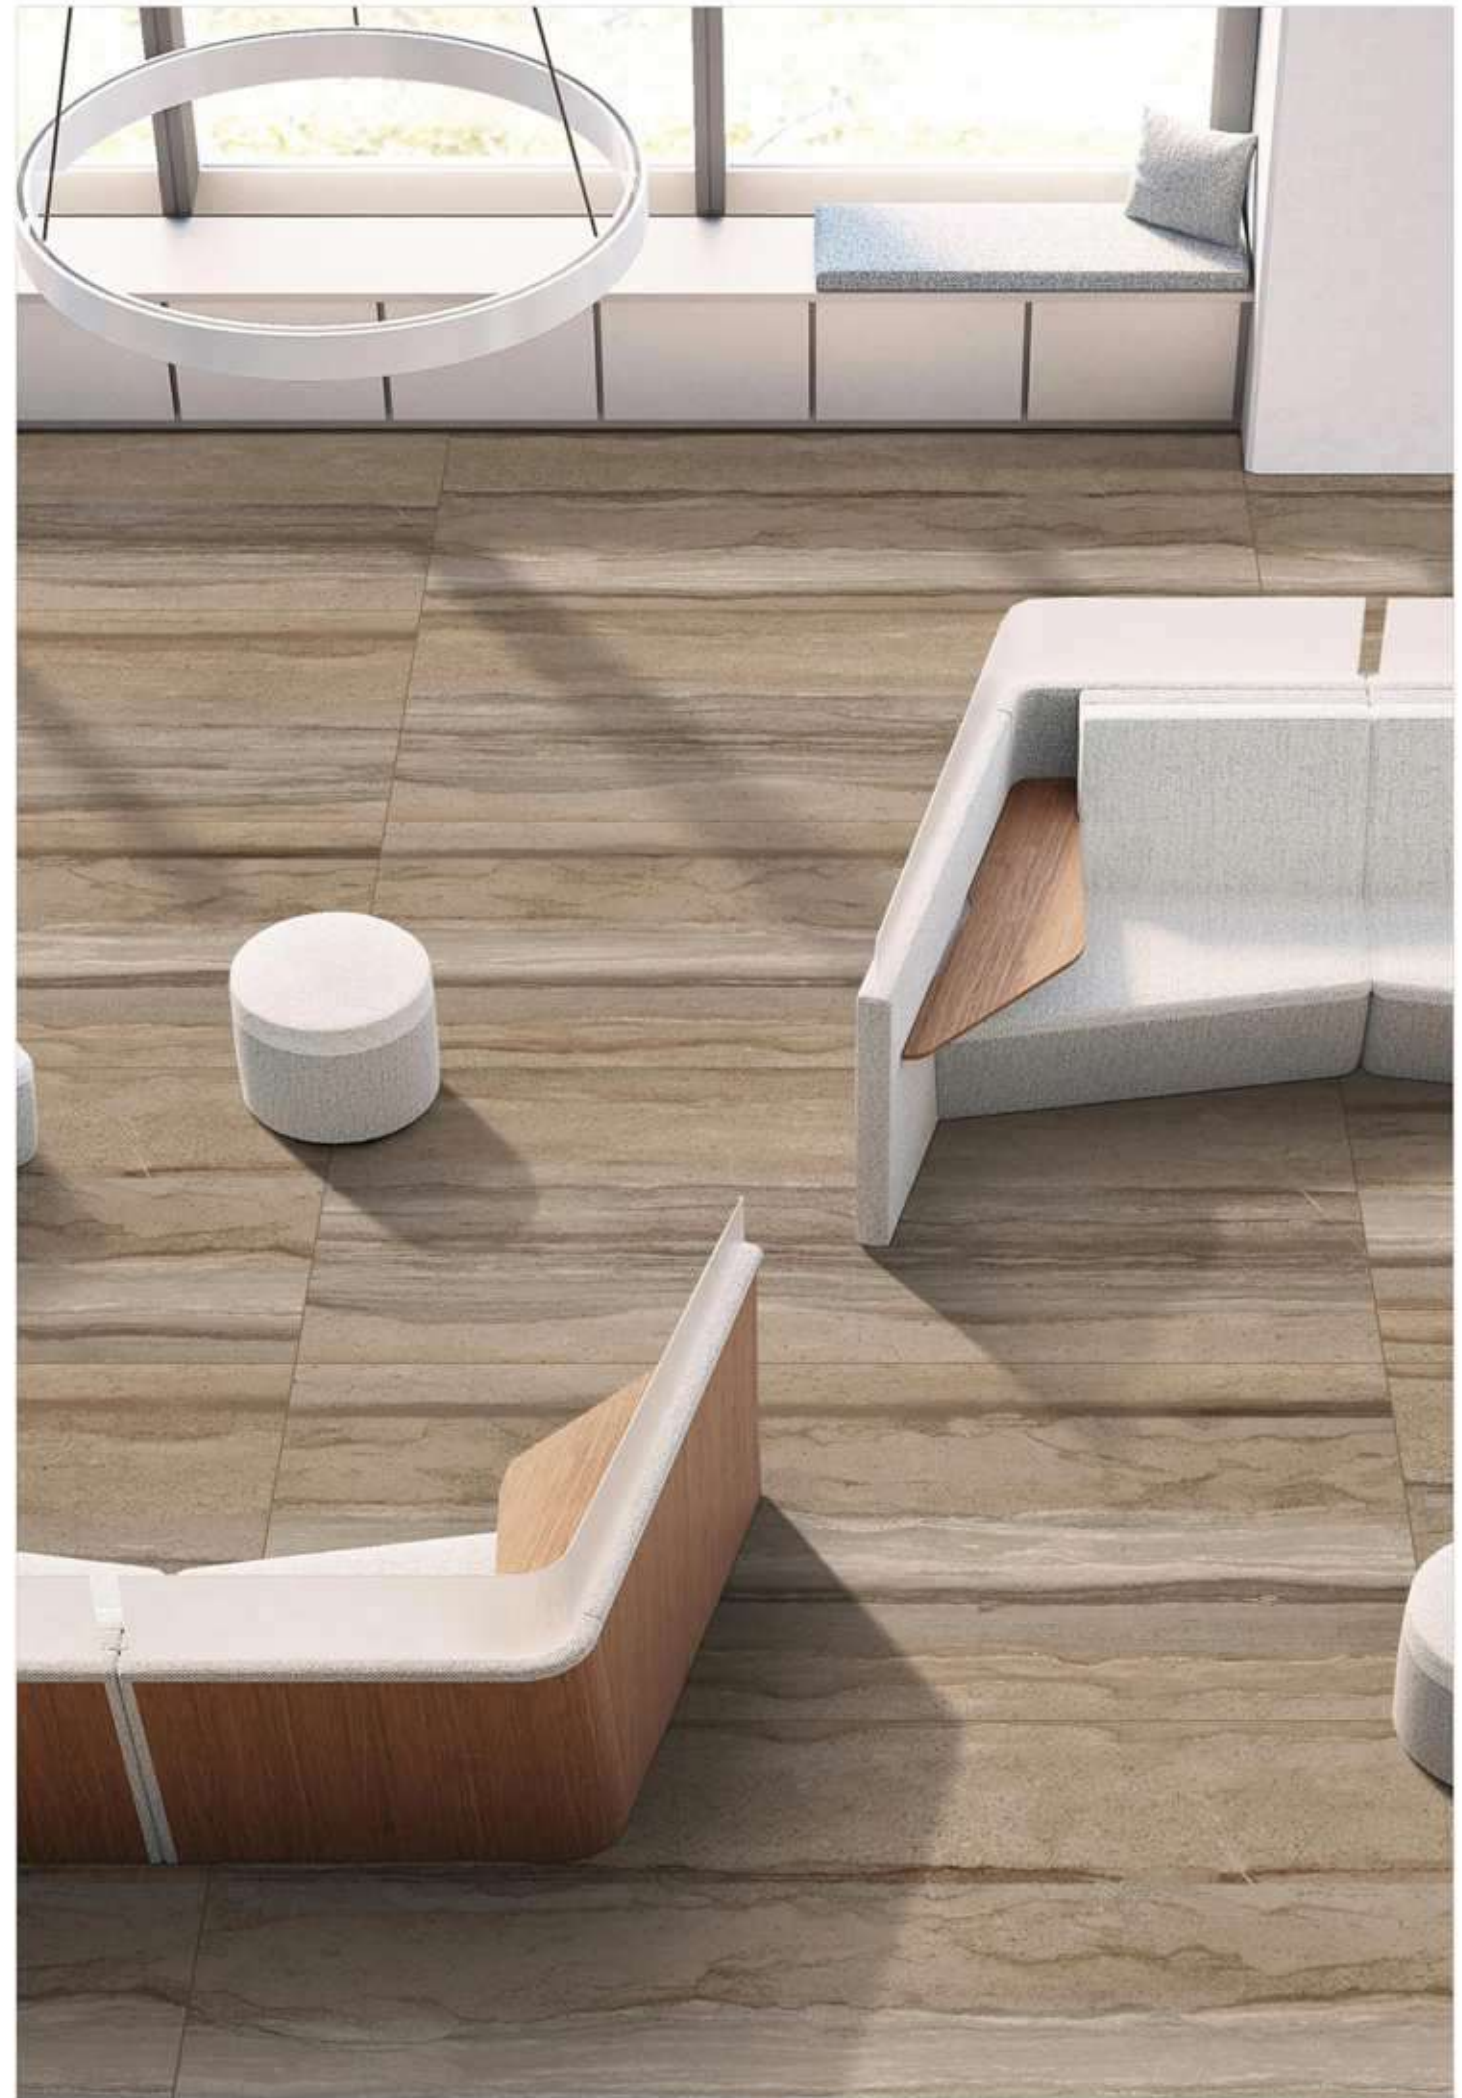

Technical Characteristic

- LIQUID REPELLENT
- STAIN RESISTANT
- SCRATCH RESISTANT
- FIRE RESISTANT
- RESISTANT TO UV RAYS
- IMPACT RESISTANT