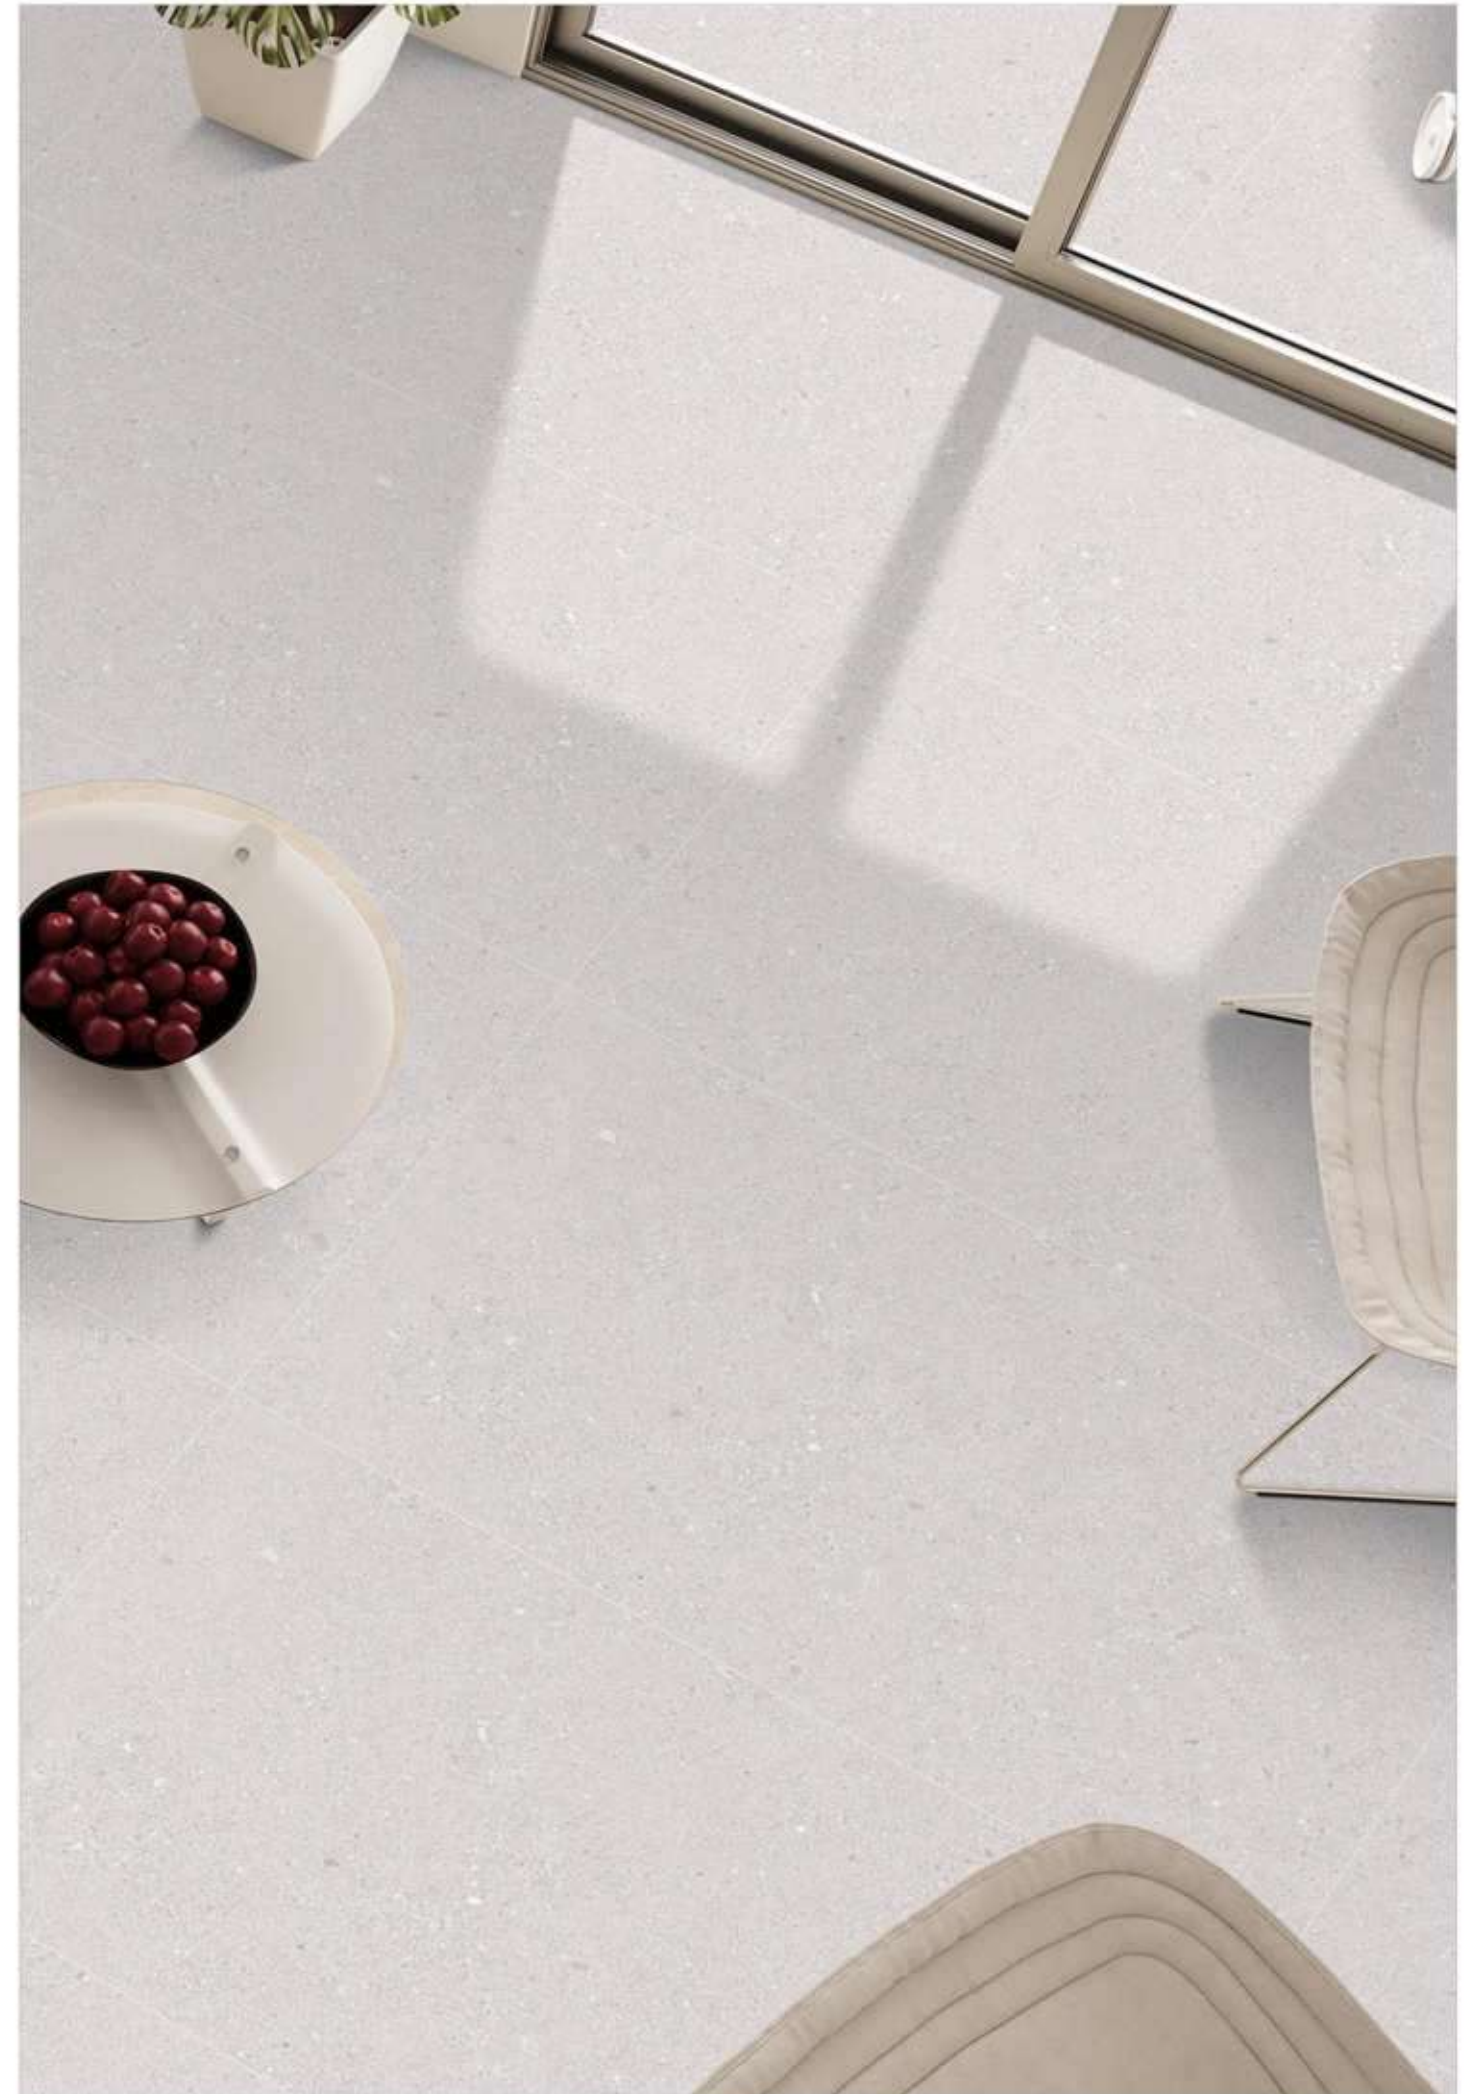

-  LIQUID REPELLENT
-  STAIN RESISTANT
-  SCRATCH RESISTANT
-  FIRE RESISTANT
-  RESISTANT TO UV RAYS
-  IMPACT RESISTANT

ZURA BIANCO

1200x1800MM

Matt Surface

03 Randoms

Available In

Technical Characteristic