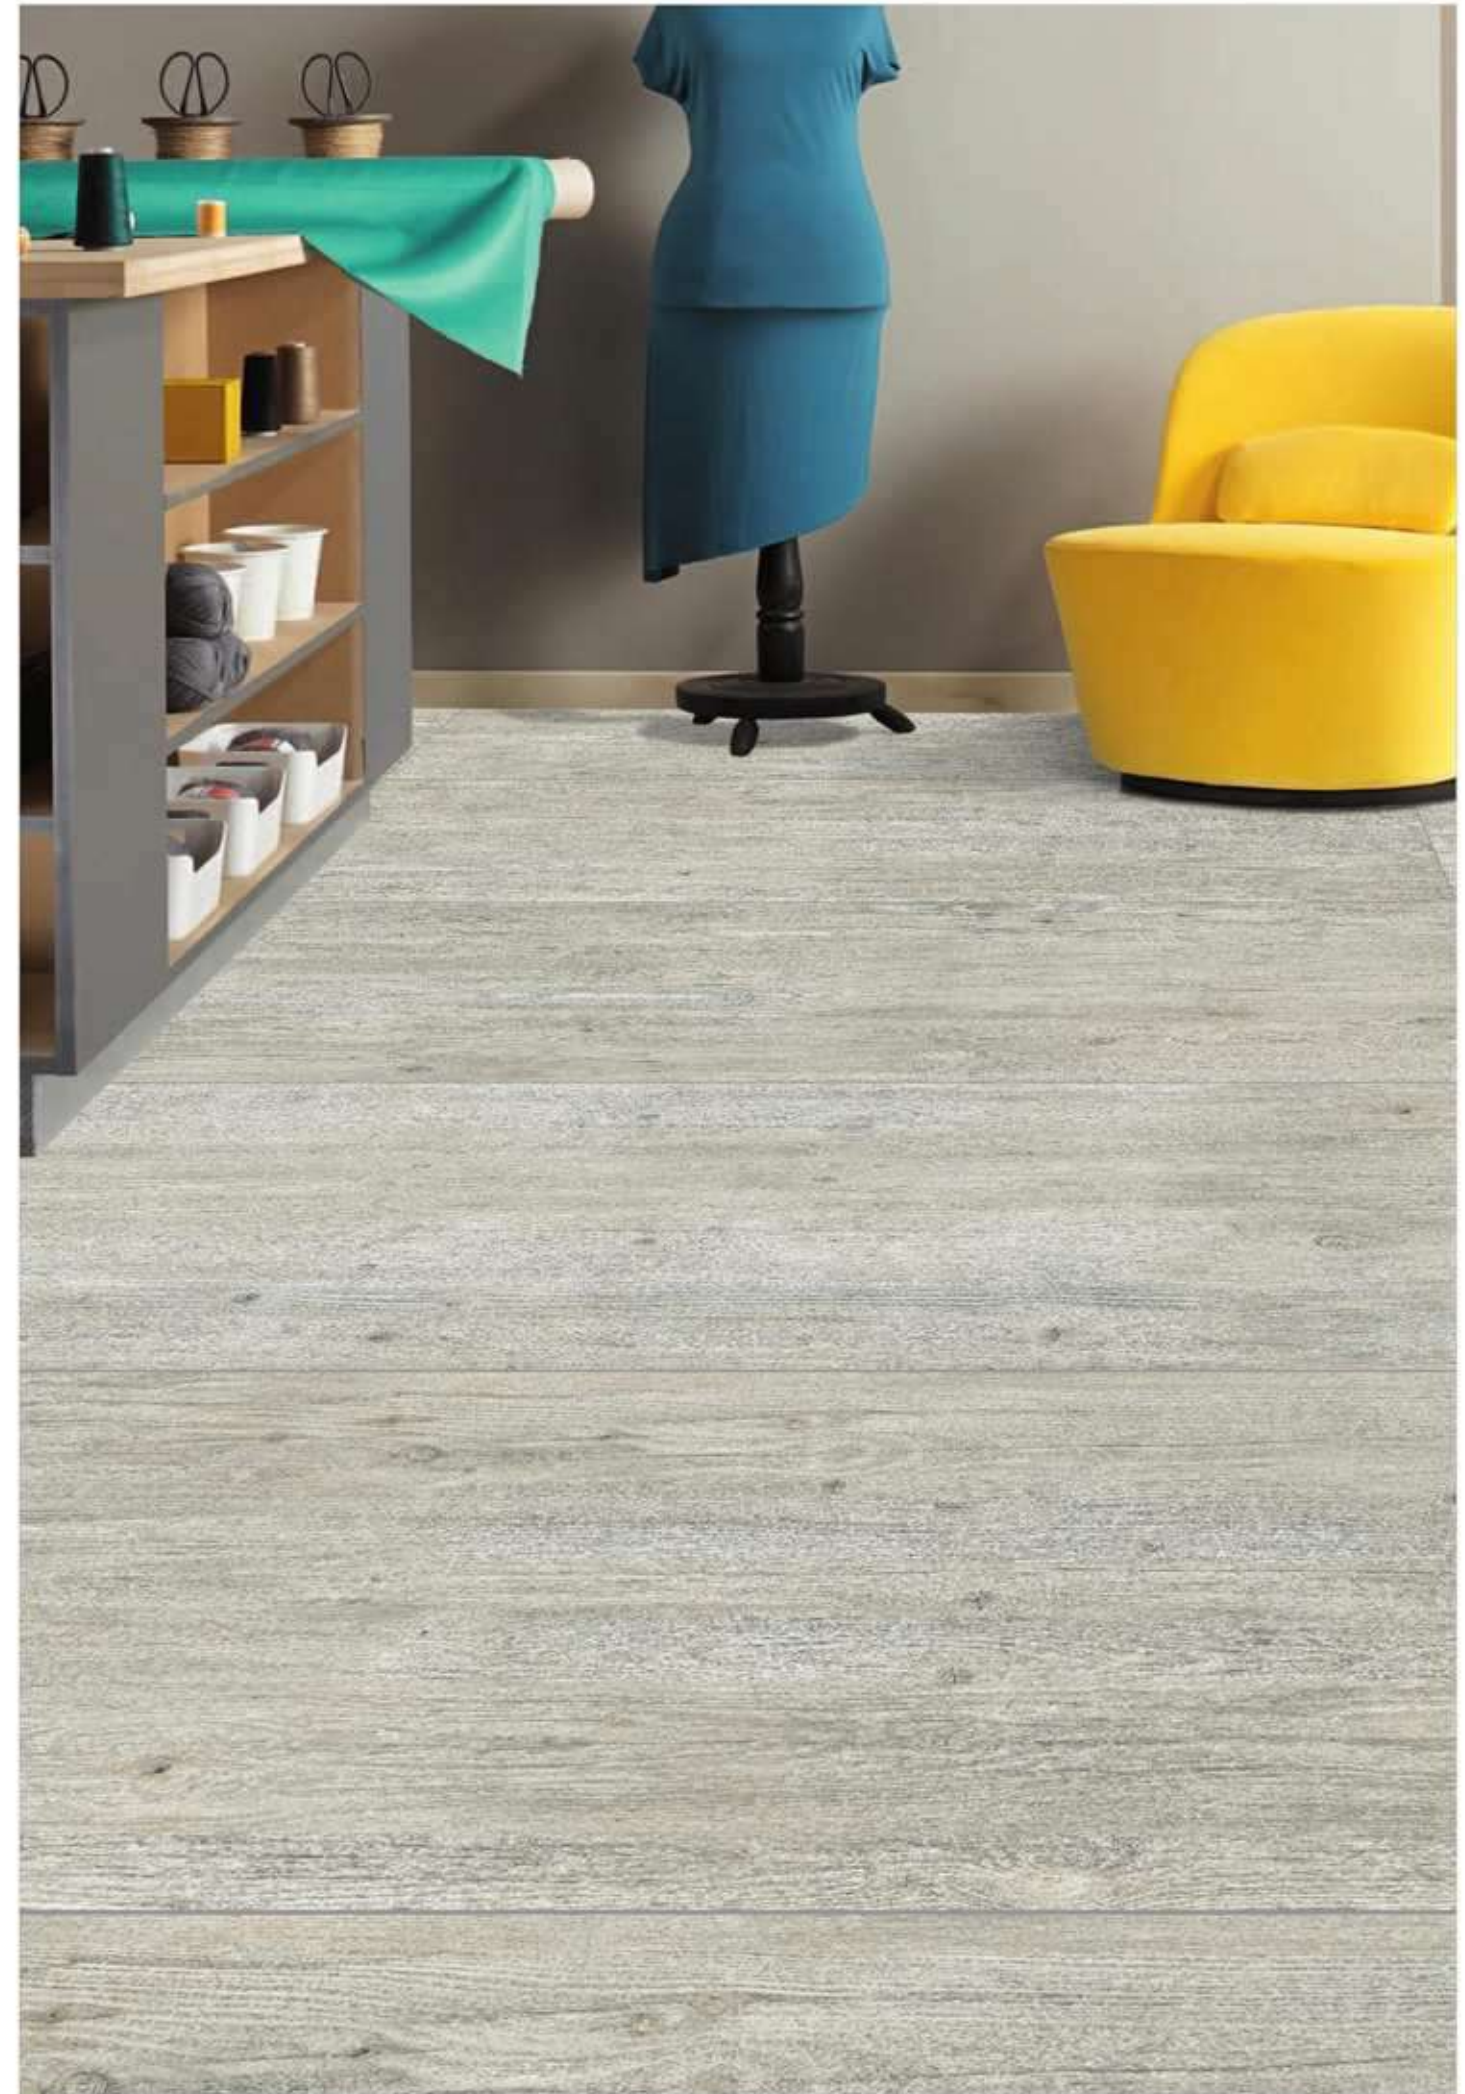

Technical Characteristic

- LIQUID REPELLENT
- STAIN RESISTANT
- SCRATCH RESISTANT
- FIRE RESISTANT
- RESISTANT TO UV RAYS
- IMPACT RESISTANT