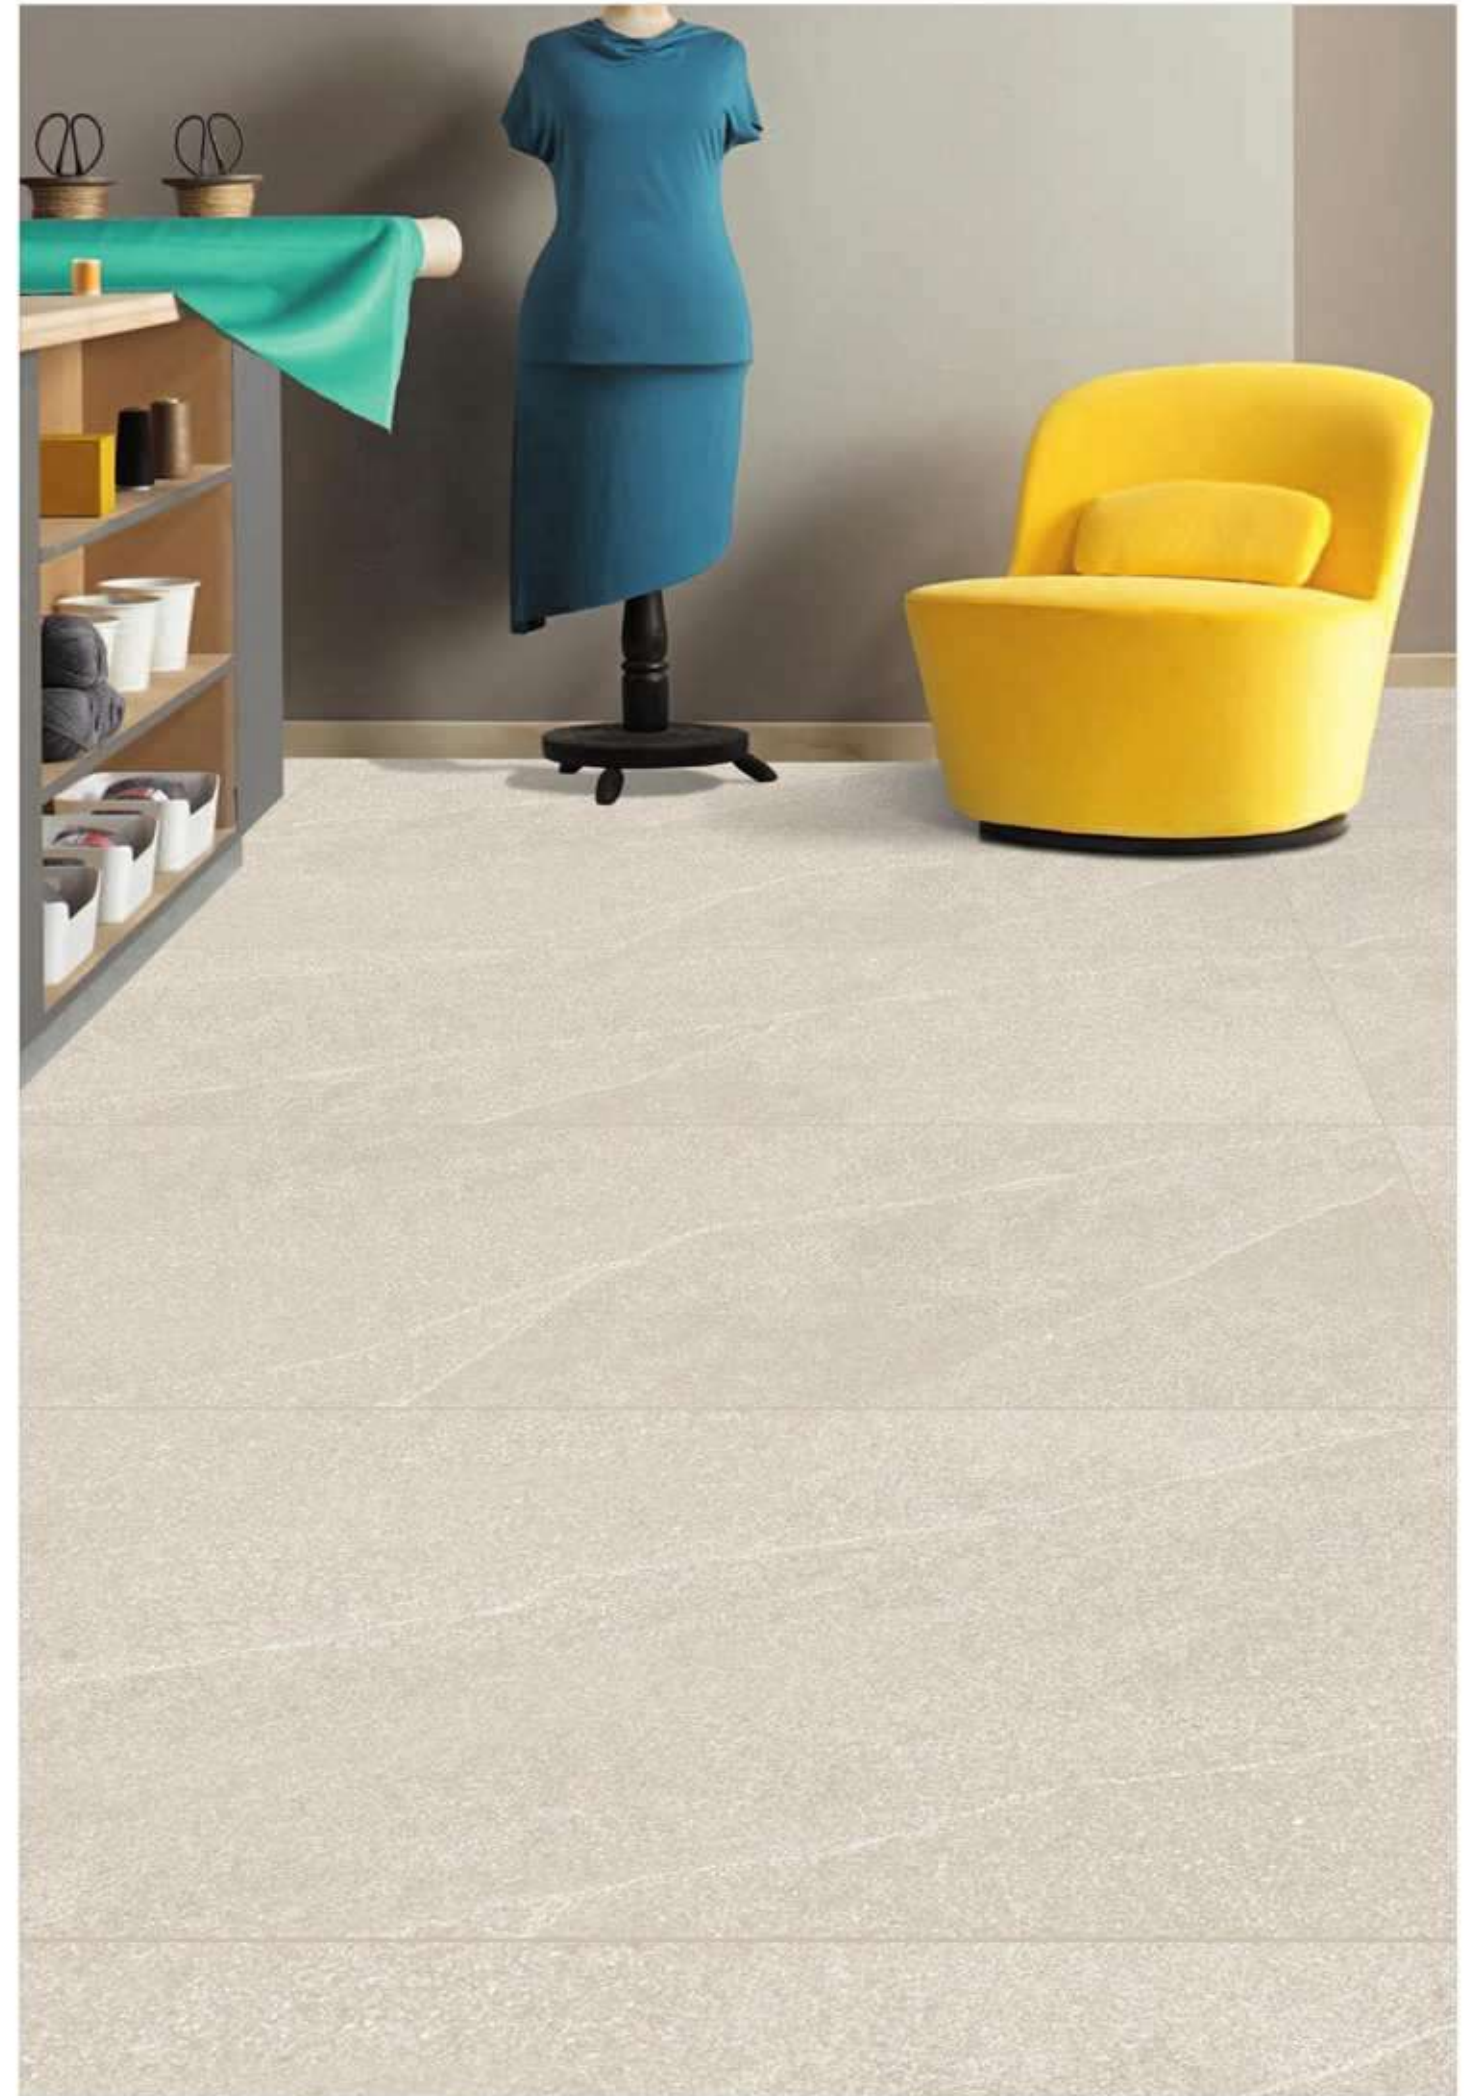

ELEGANCE LATTE

1200x1800MM
Matt Surface
03 Randoms

Available In
1200x
1800MM

Technical Characteristic

- 
LIQUID REPELLENT
- 
STAIN RESISTANT
- 
SCRATCH RESISTANT
- 
FIRE RESISTANT
- 
RESISTANT TO UV RAYS
- 
IMPACT RESISTANT