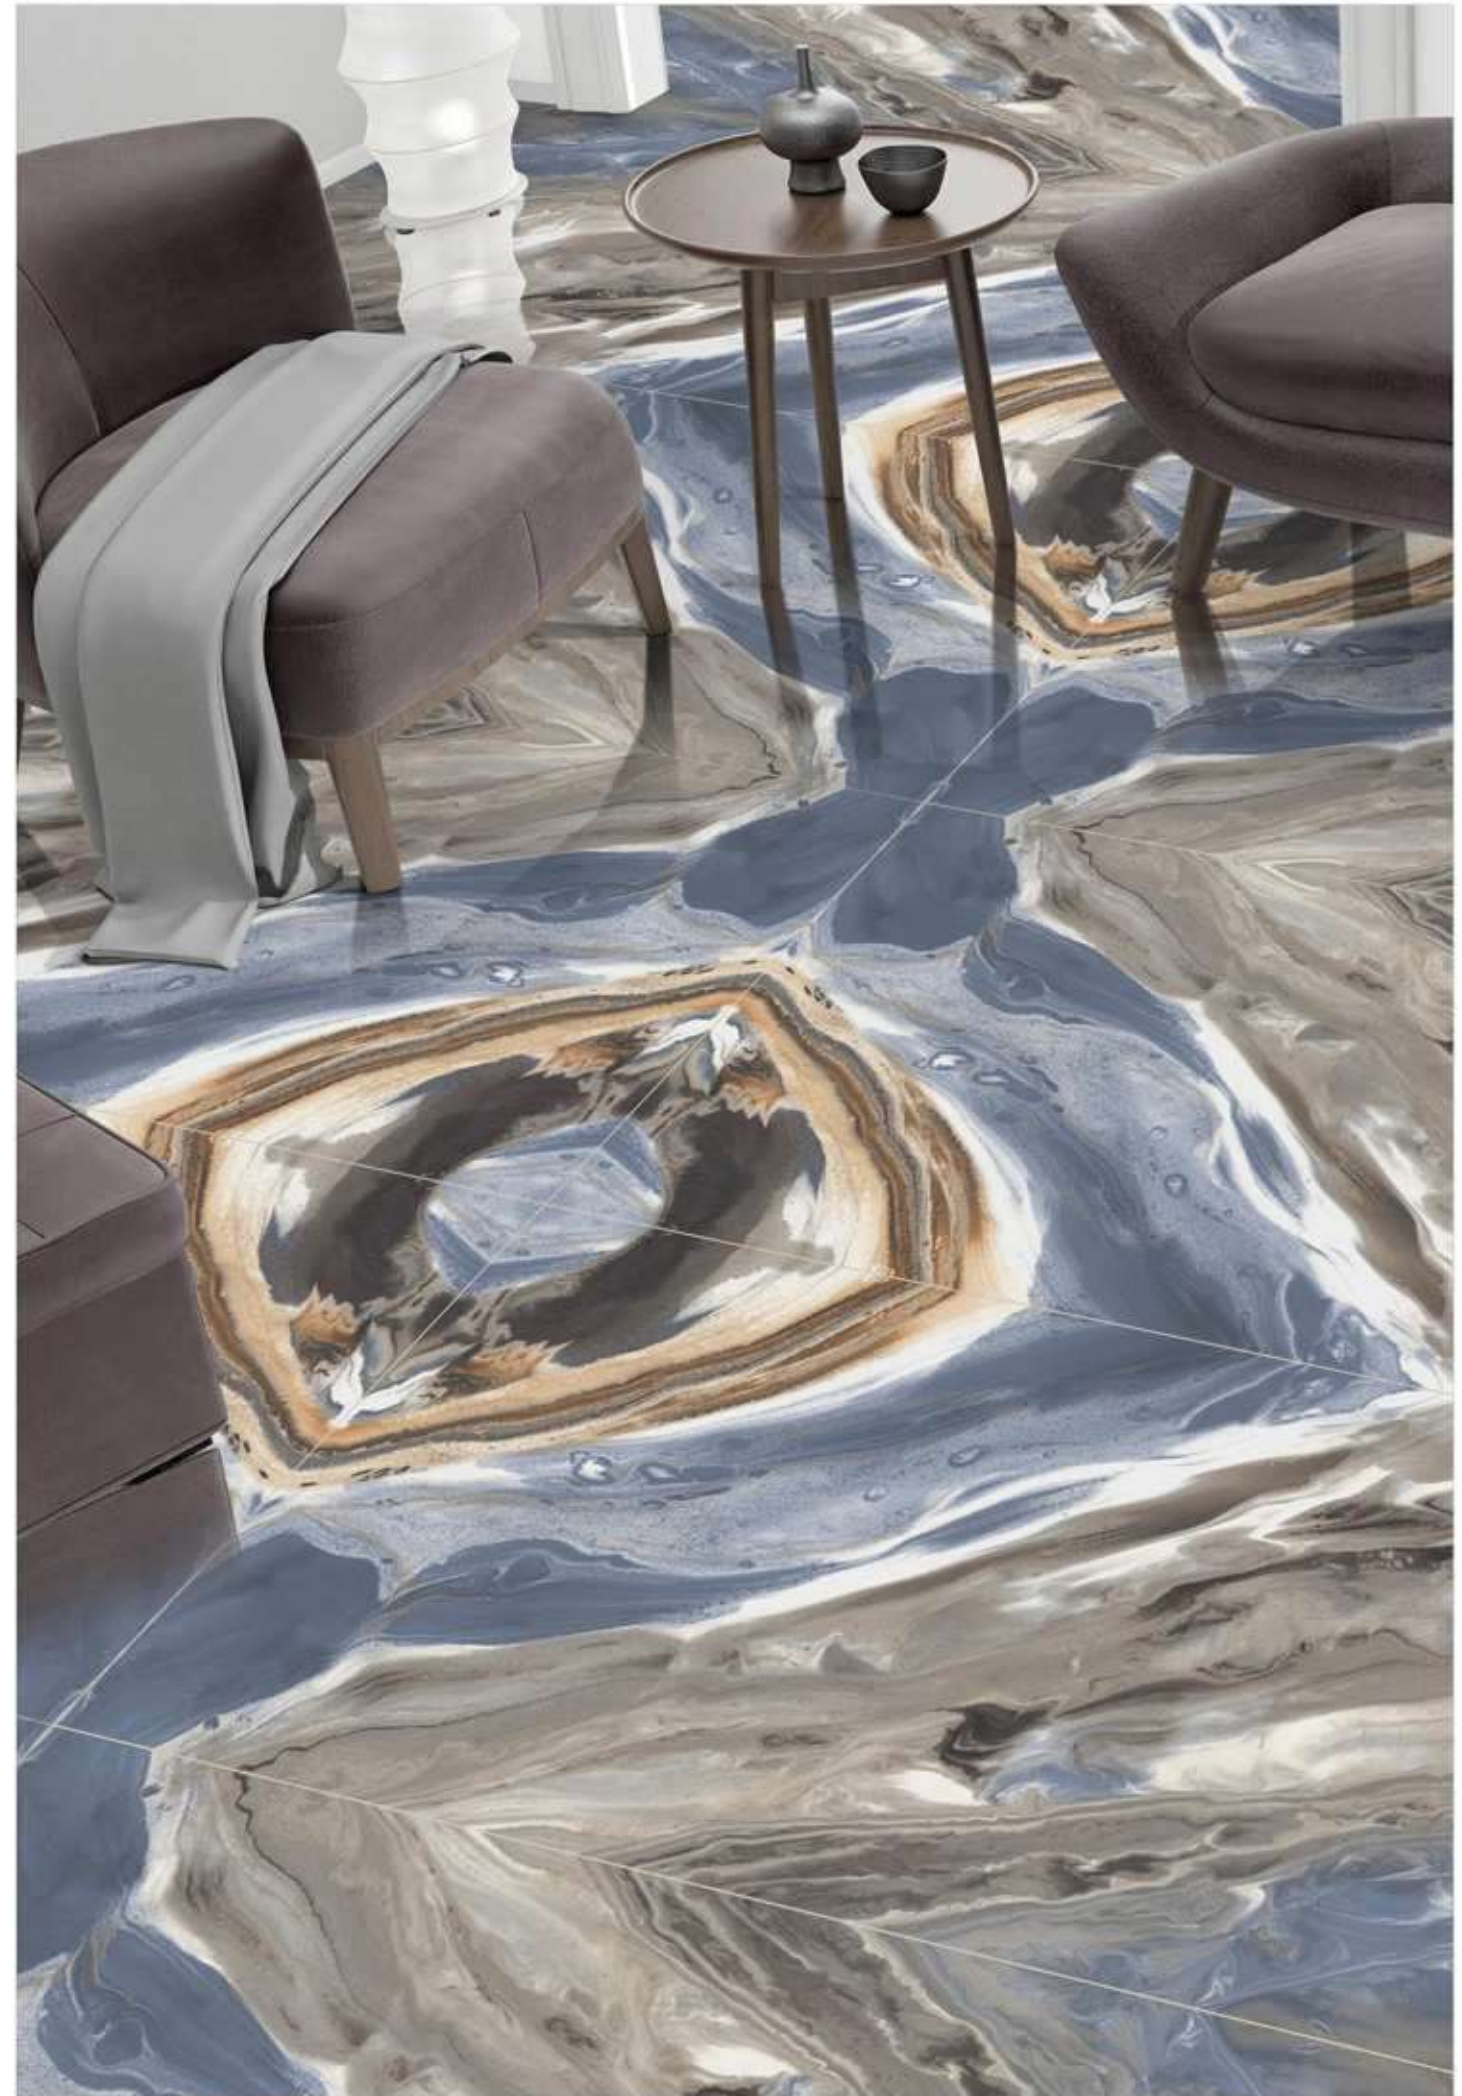

Available In
**1200x
1800MM**

Technical Characteristic

- LIQUID REPELLENT
- STAIN RESISTANT
- SCRATCH RESISTANT
- FIRE RESISTANT
- RESISTANT TO UV RAYS
- IMPACT RESISTANT