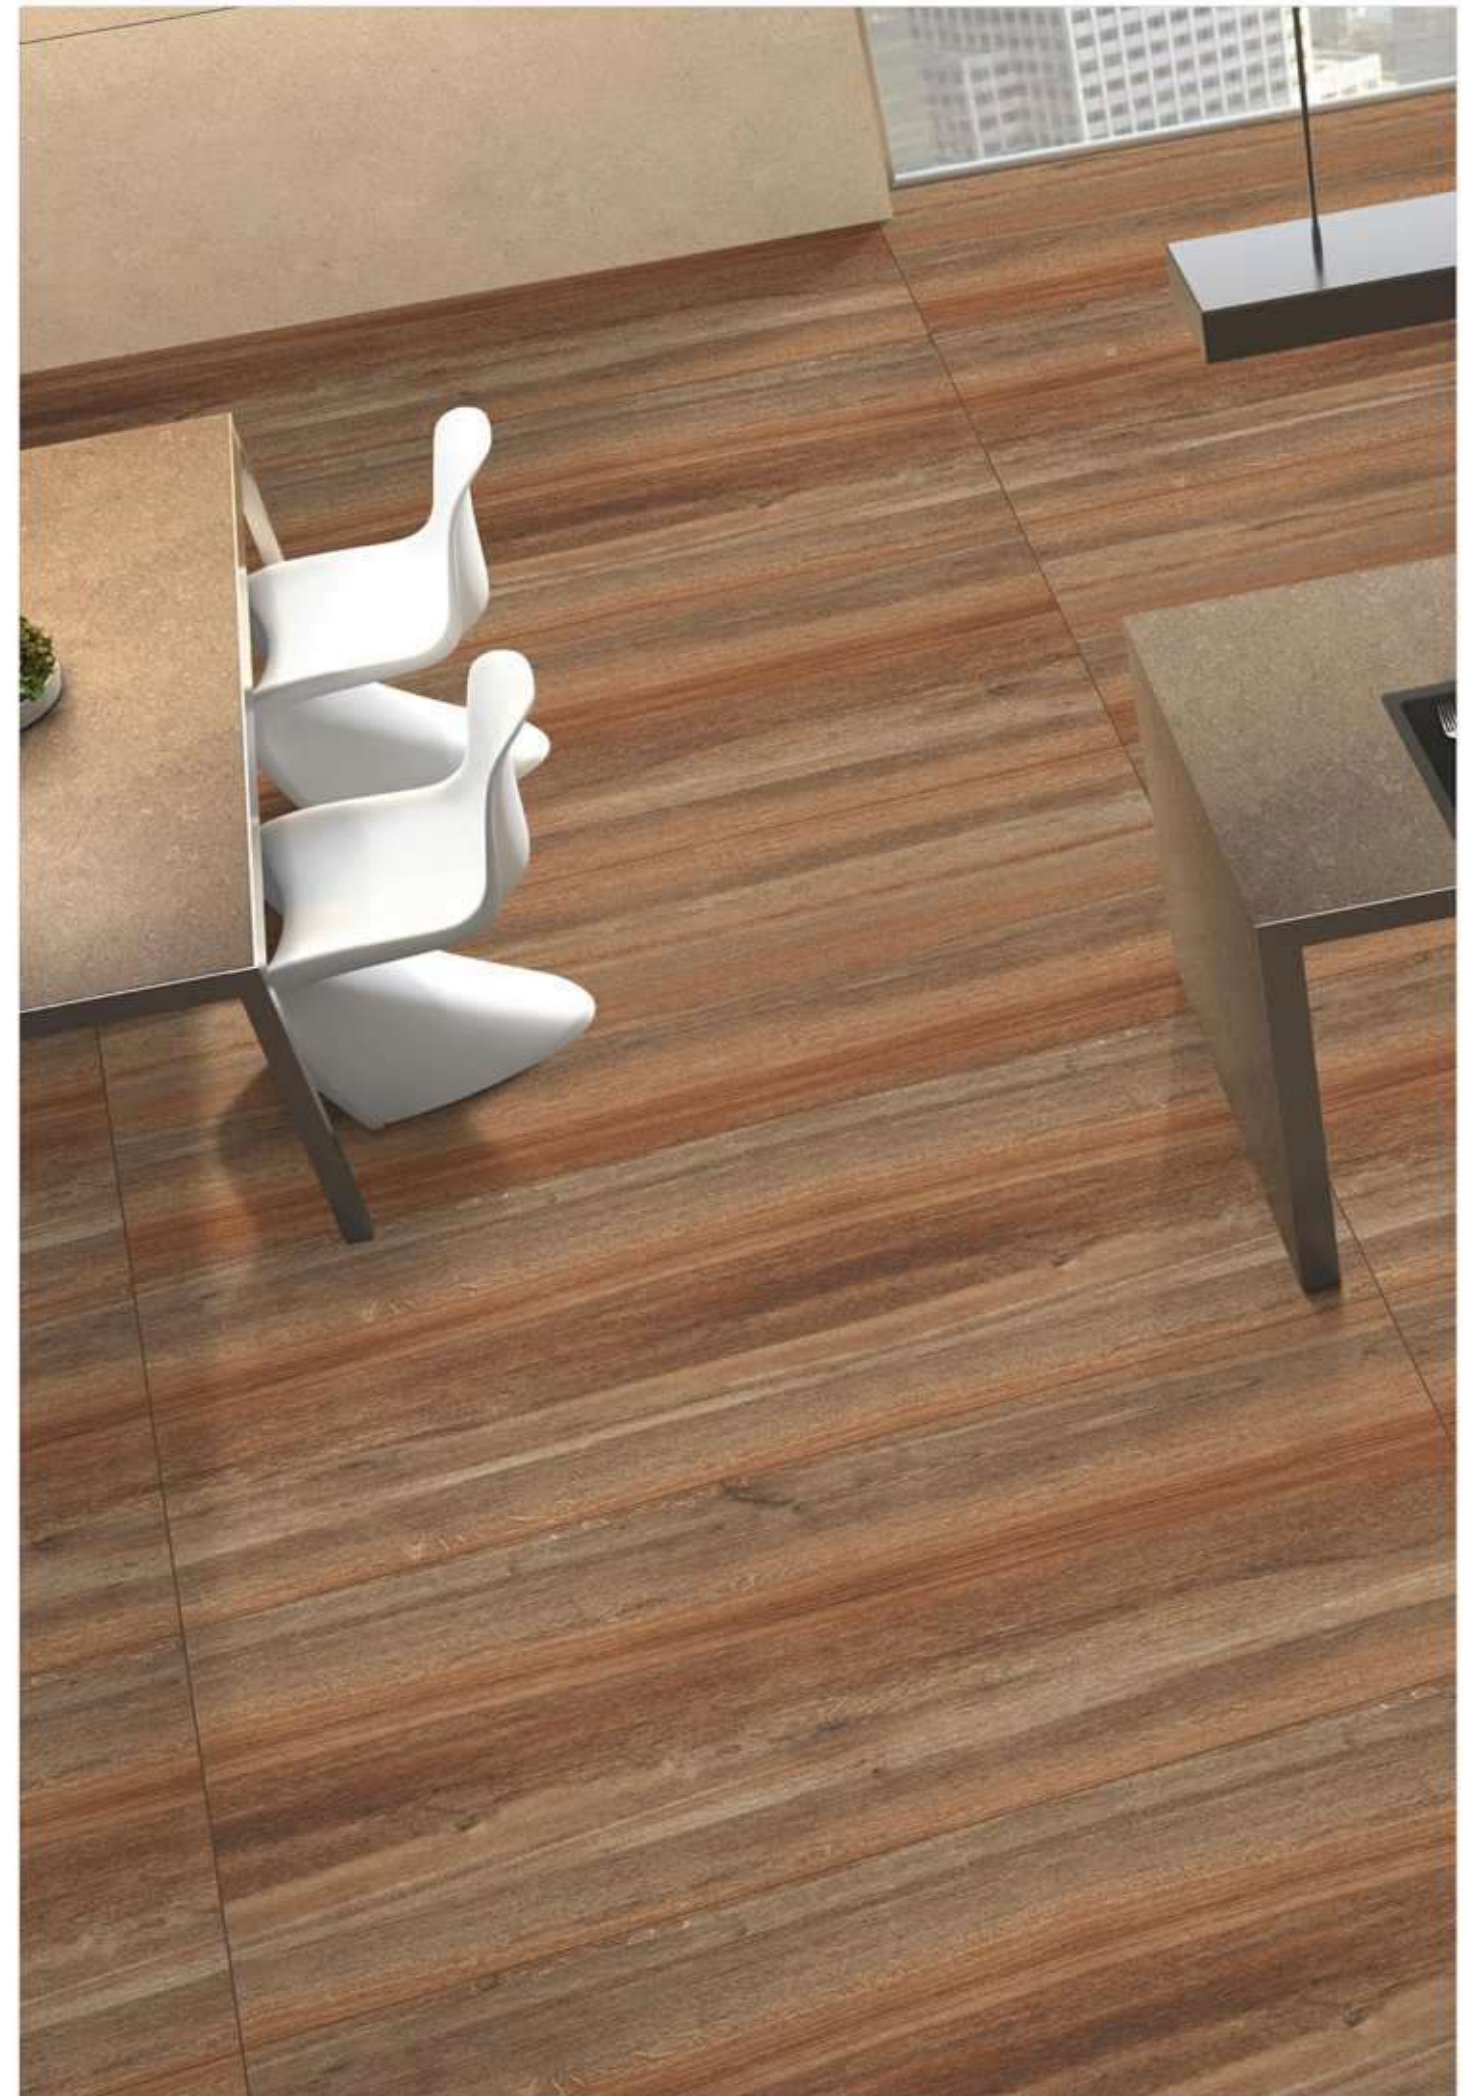

-  LIQUID REPELLENT
-  STAIN RESISTANT
-  SCRATCH RESISTANT
-  FIRE RESISTANT
-  RESISTANT TO UV RAYS
-  IMPACT RESISTANT

WOODEN CRAFT-22

1200x1800MM

Matt Surface

03 Randoms

Available In

Technical Characteristic