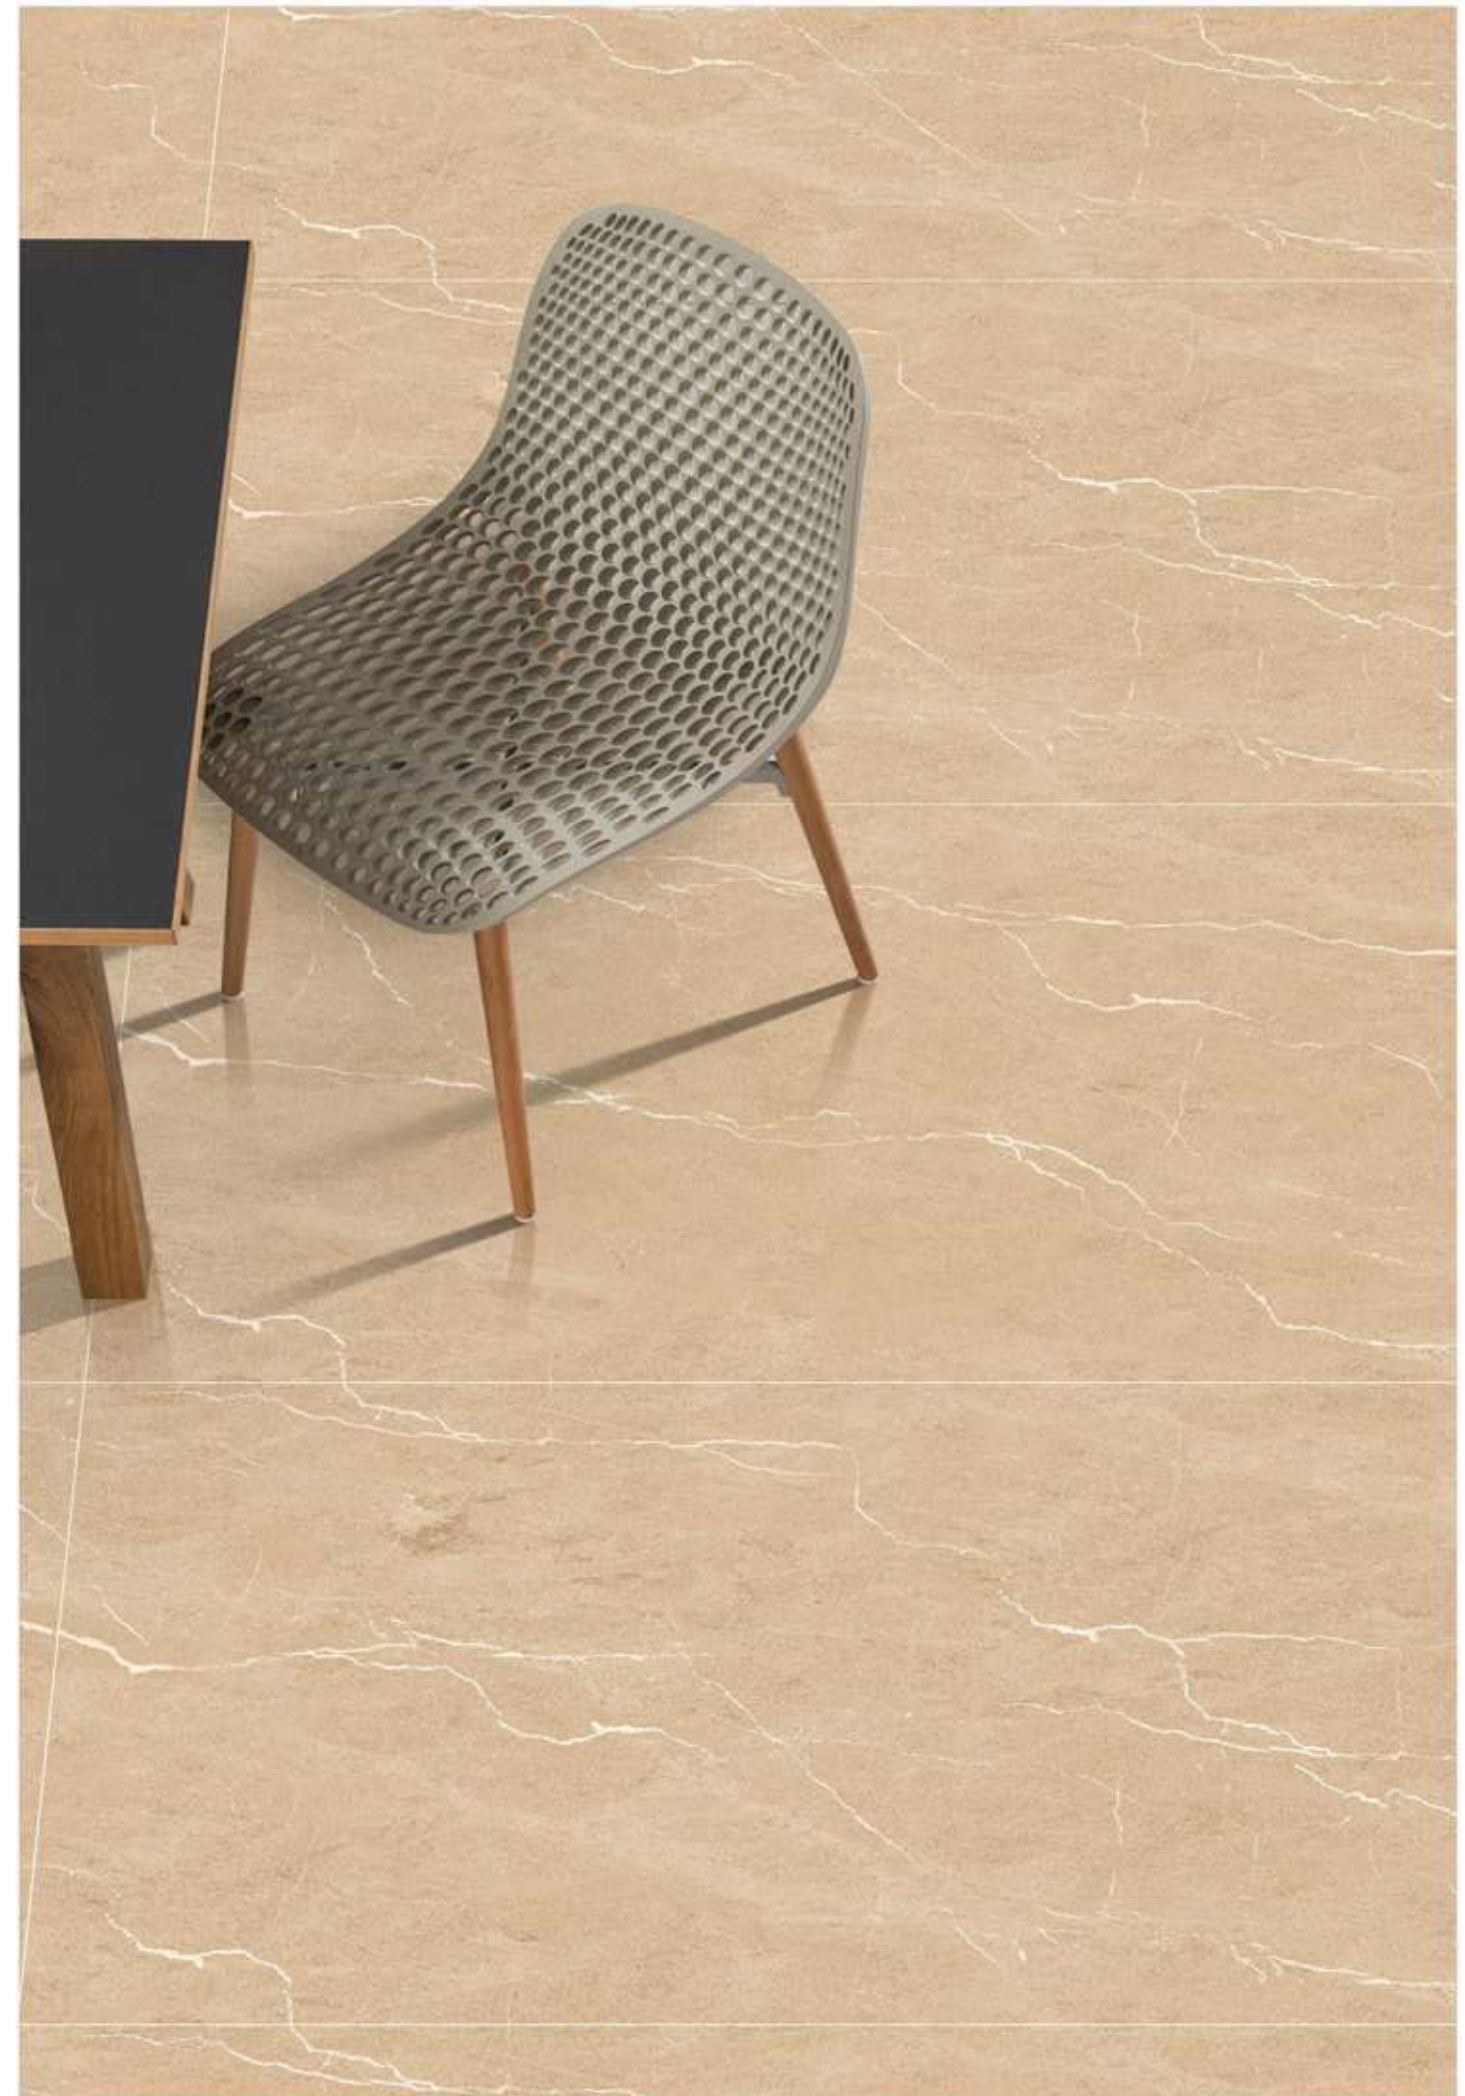

ENDLESS

STAR-110

1200x1800MM
Polished Surface
03 Randoms

Technical Characteristic