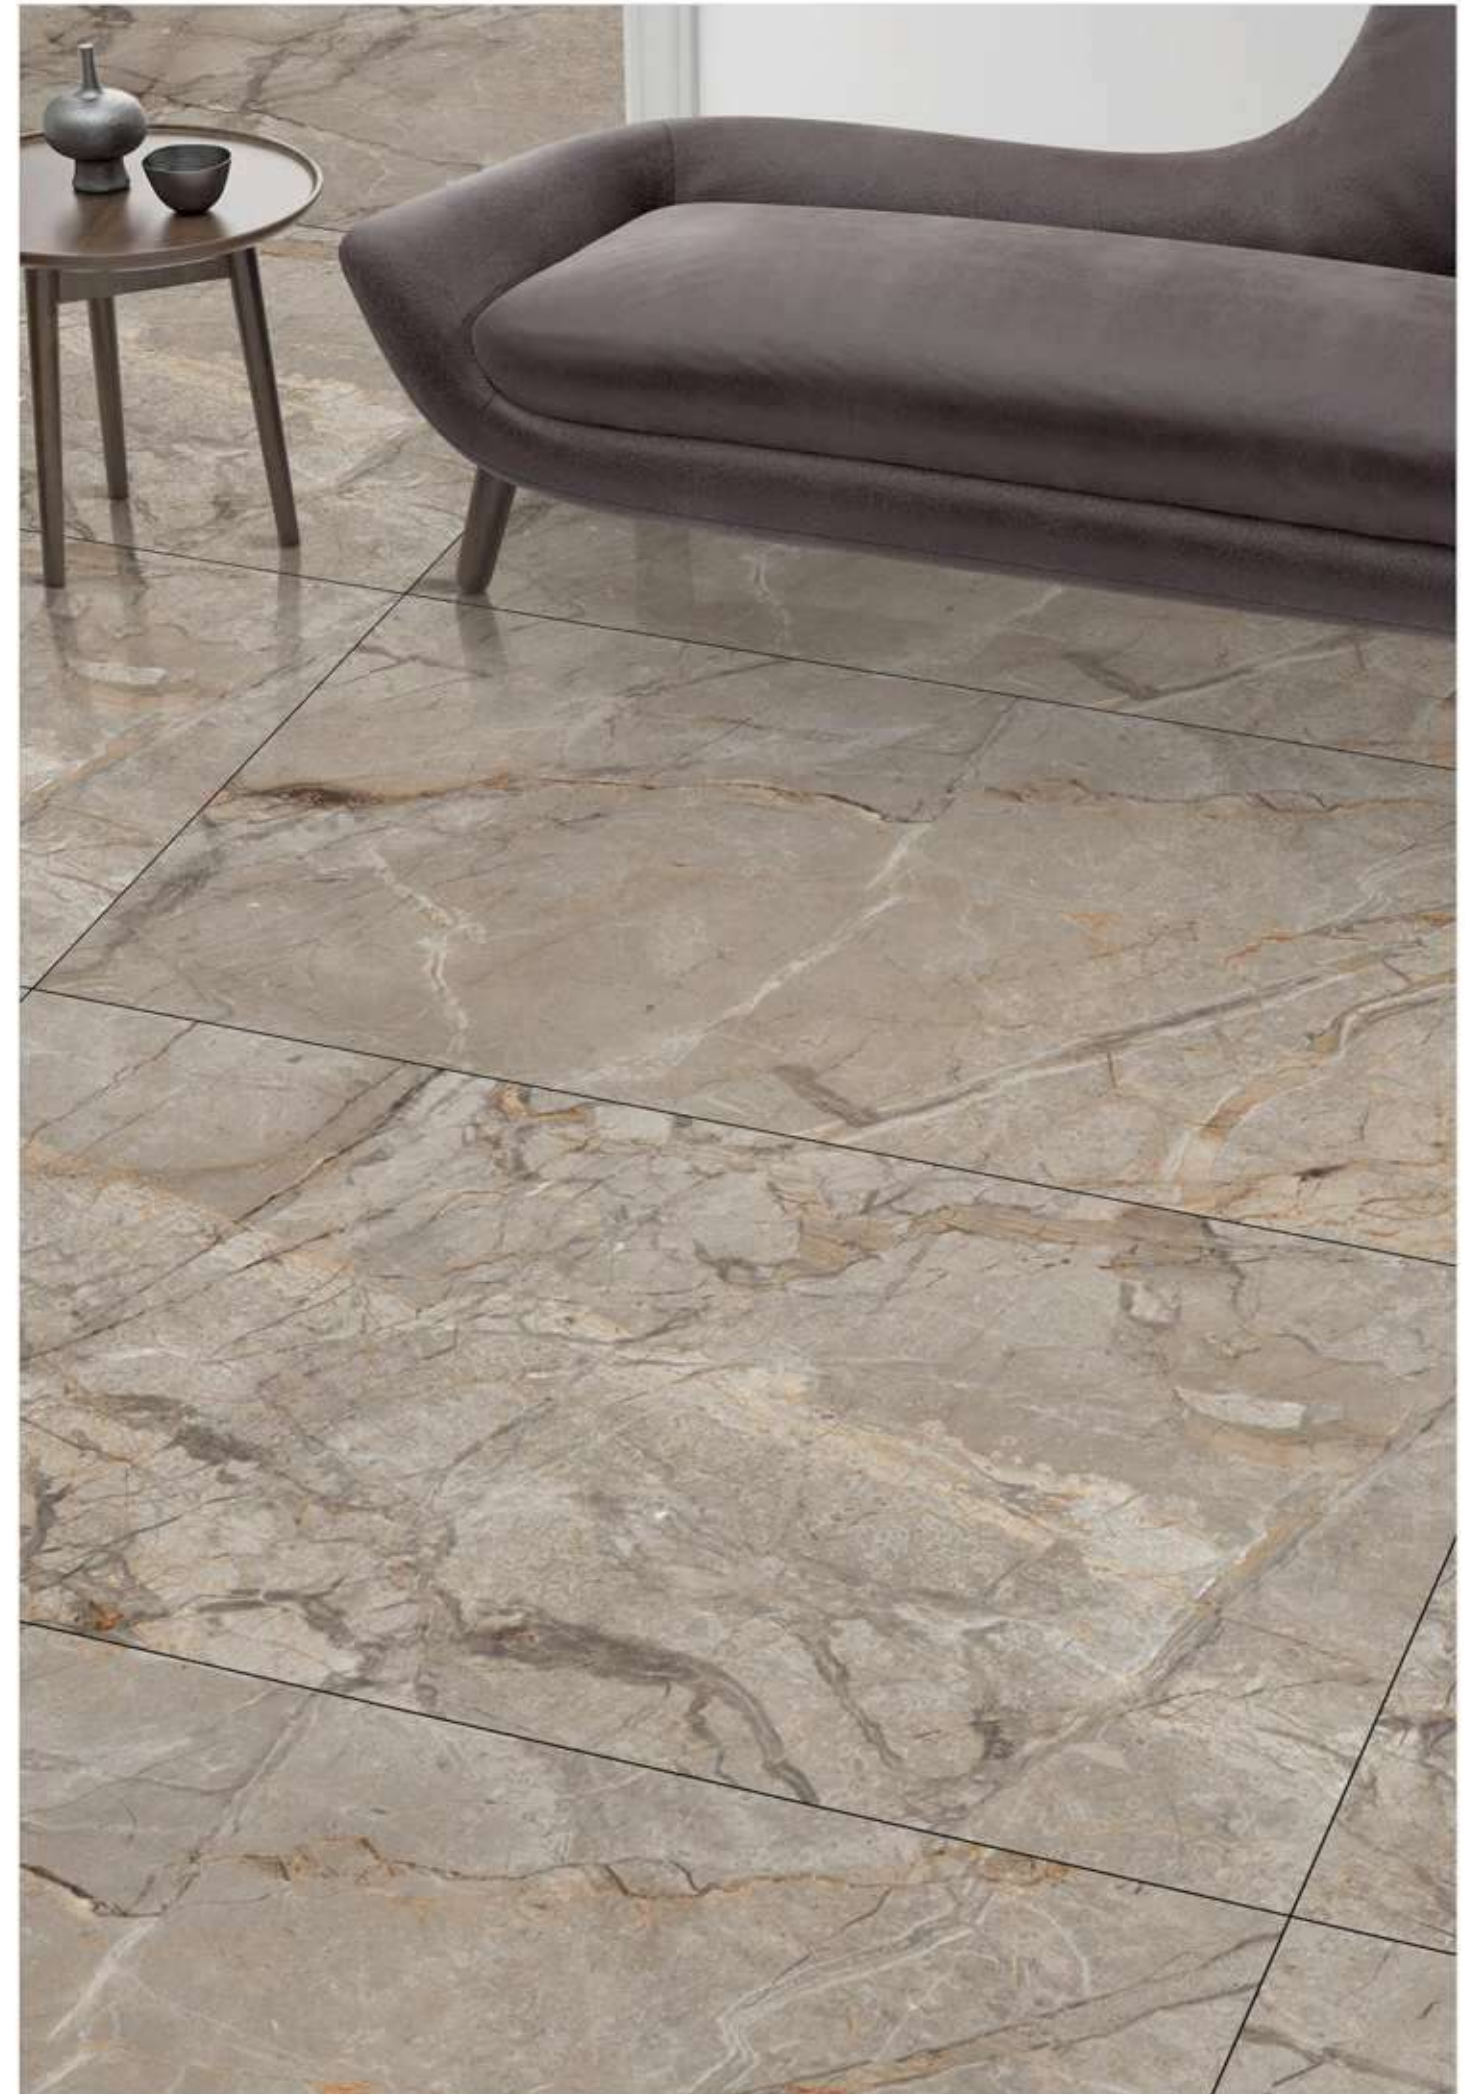

MEDONA NATURAL

1200x1800MM
Polished Surface
03 Randoms

Available In

Technical Characteristic

MOSAIC BROWN

1200x1800MM
Polished Surface
03 Randoms

Available In
1200x
1800MM

Technical Characteristic