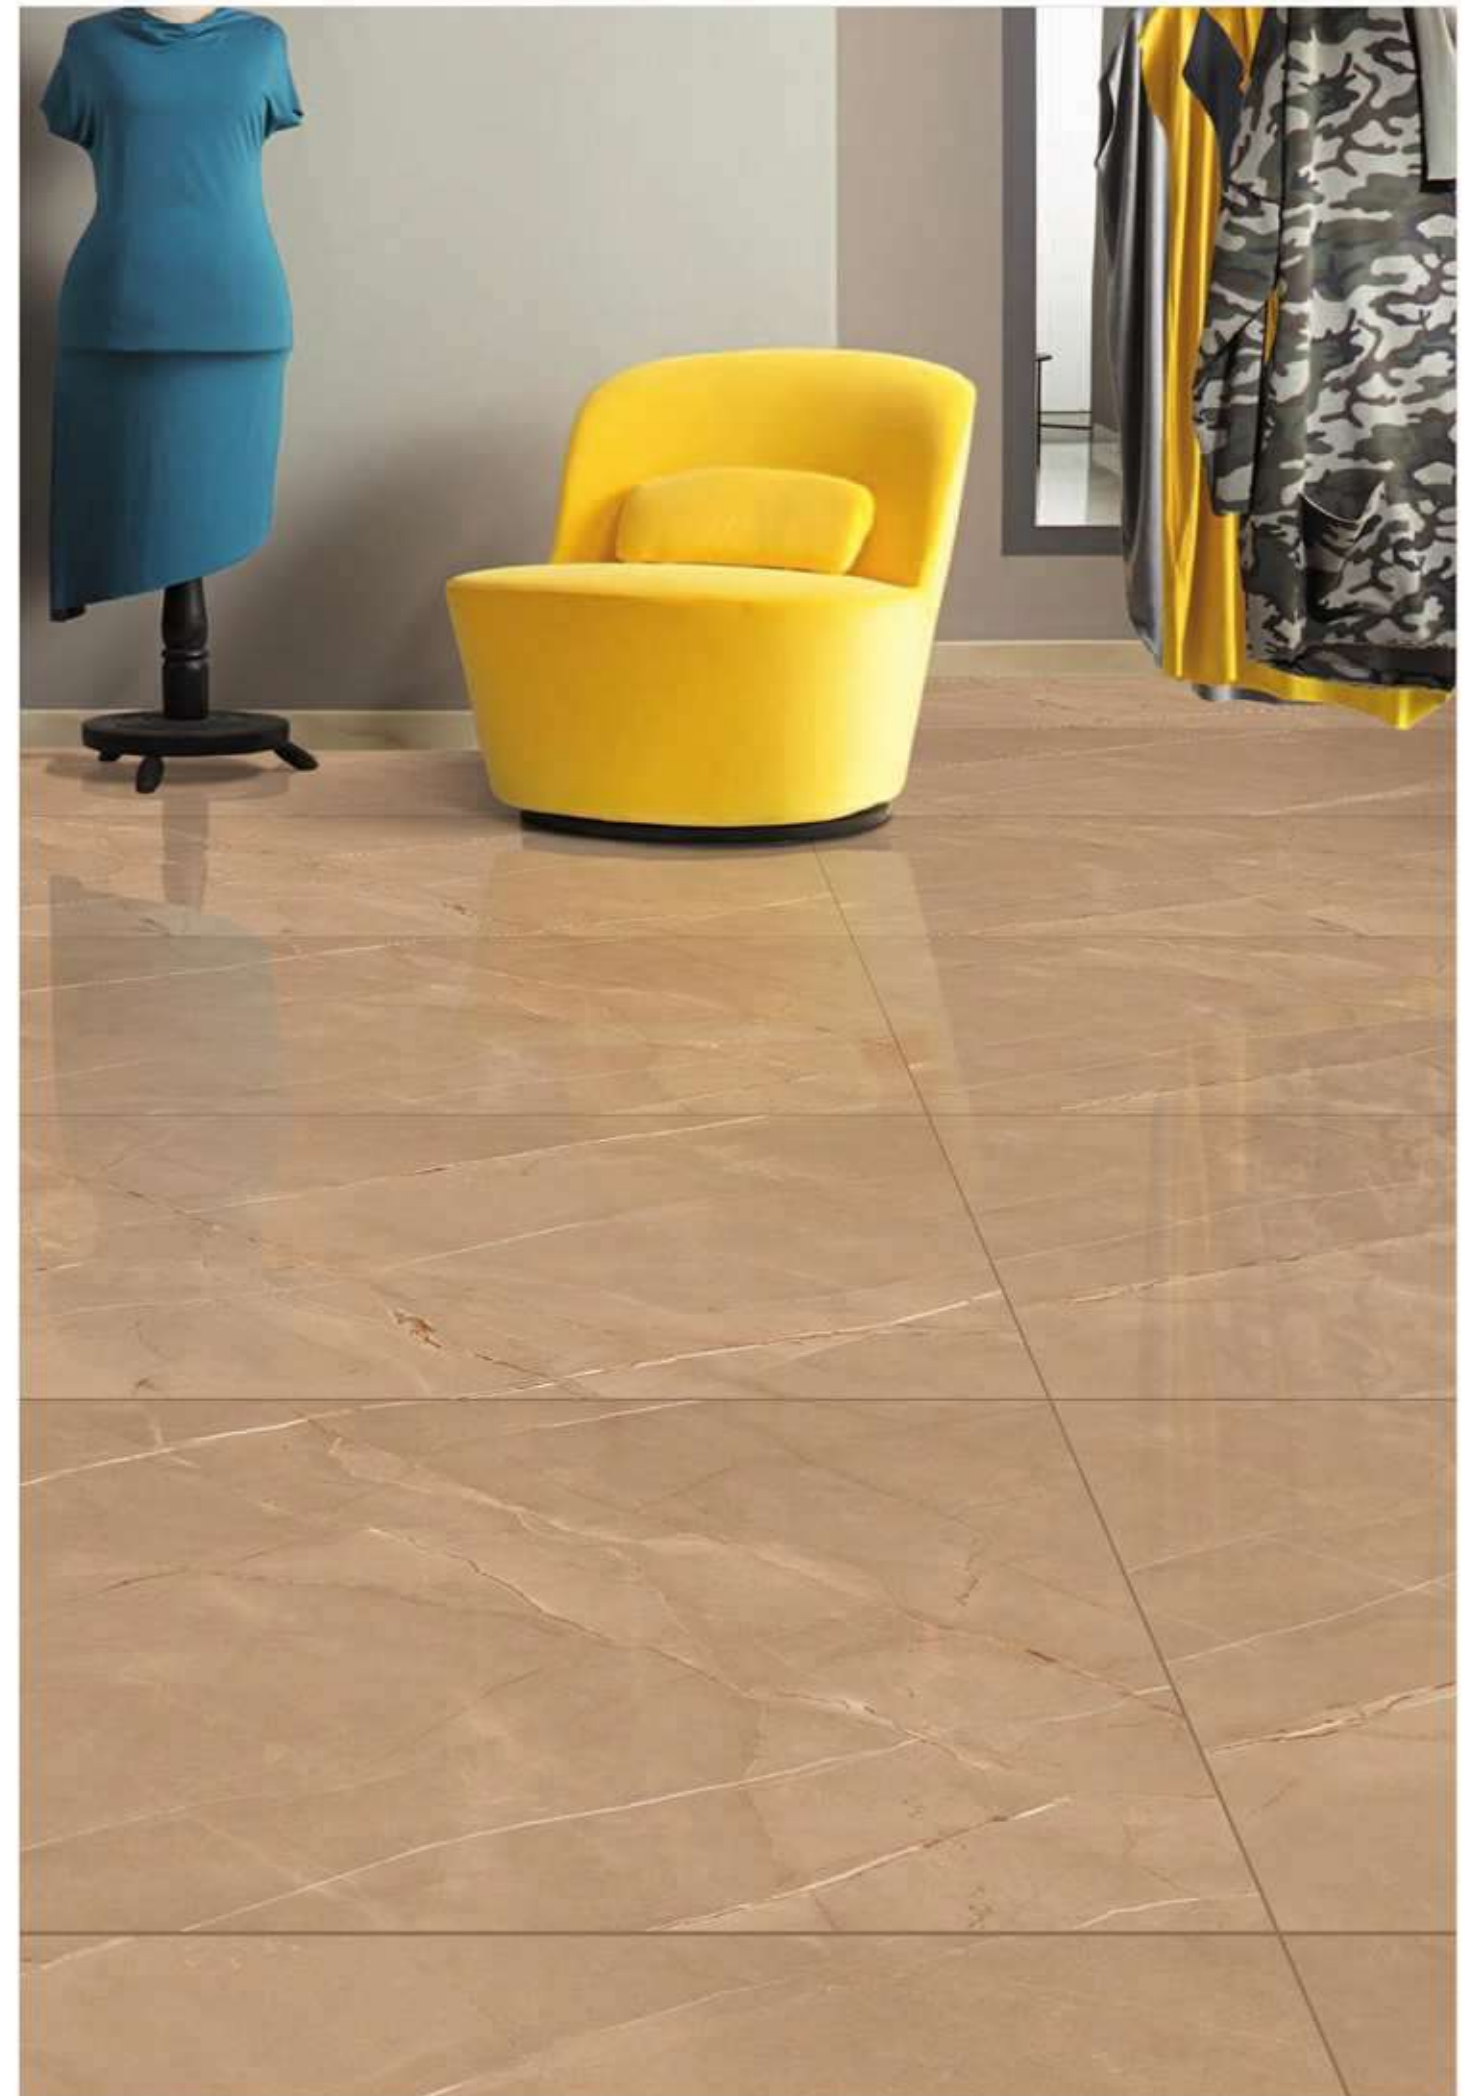

ARMANI BROWN

1200x1800MM
Polished Surface
03 Randoms

Available In
1200x
1800MM

Technical Characteristic

-  LIQUID REPELLENT
-  STAIN RESISTANT
-  SCRATCH RESISTANT
-  FIRE RESISTANT
-  RESISTANT TO UV RAYS
-  IMPACT RESISTANT