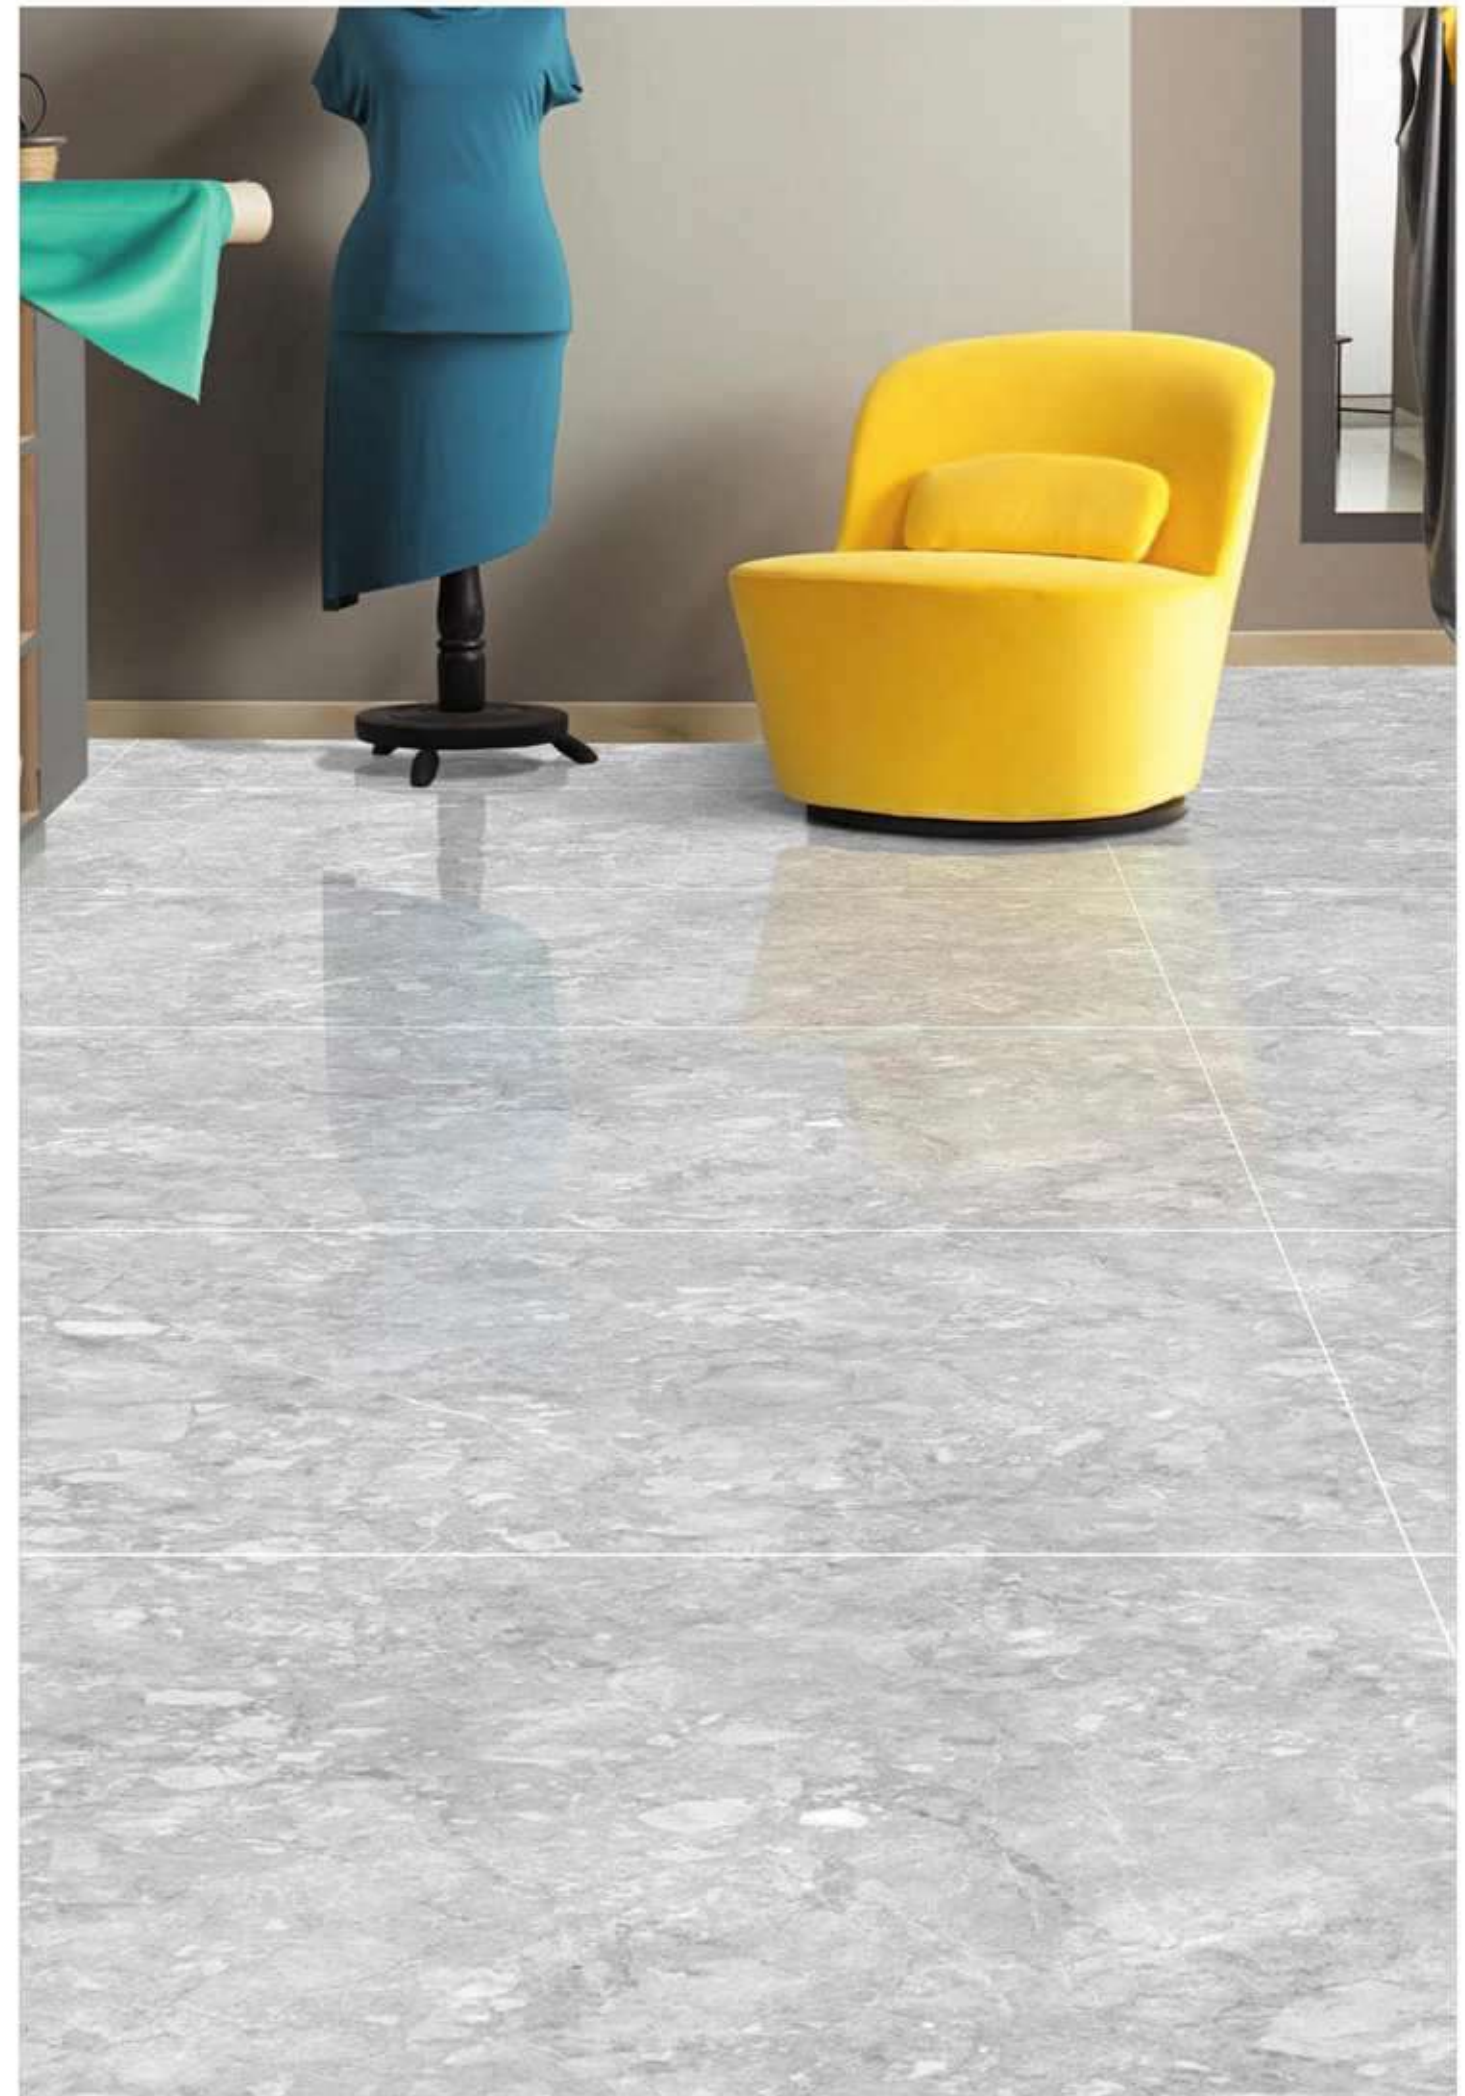

ENDLESS

STAR-105

1200x1800MM
Polished Surface
03 Randoms

Available In
1200x
1800MM

Technical Characteristic

- 
LIQUID REPELLENT
- 
STAIN RESISTANT
- 
SCRATCH RESISTANT
- 
FIRE RESISTANT
- 
RESISTANT TO UV RAYS
- 
IMPACT RESISTANT