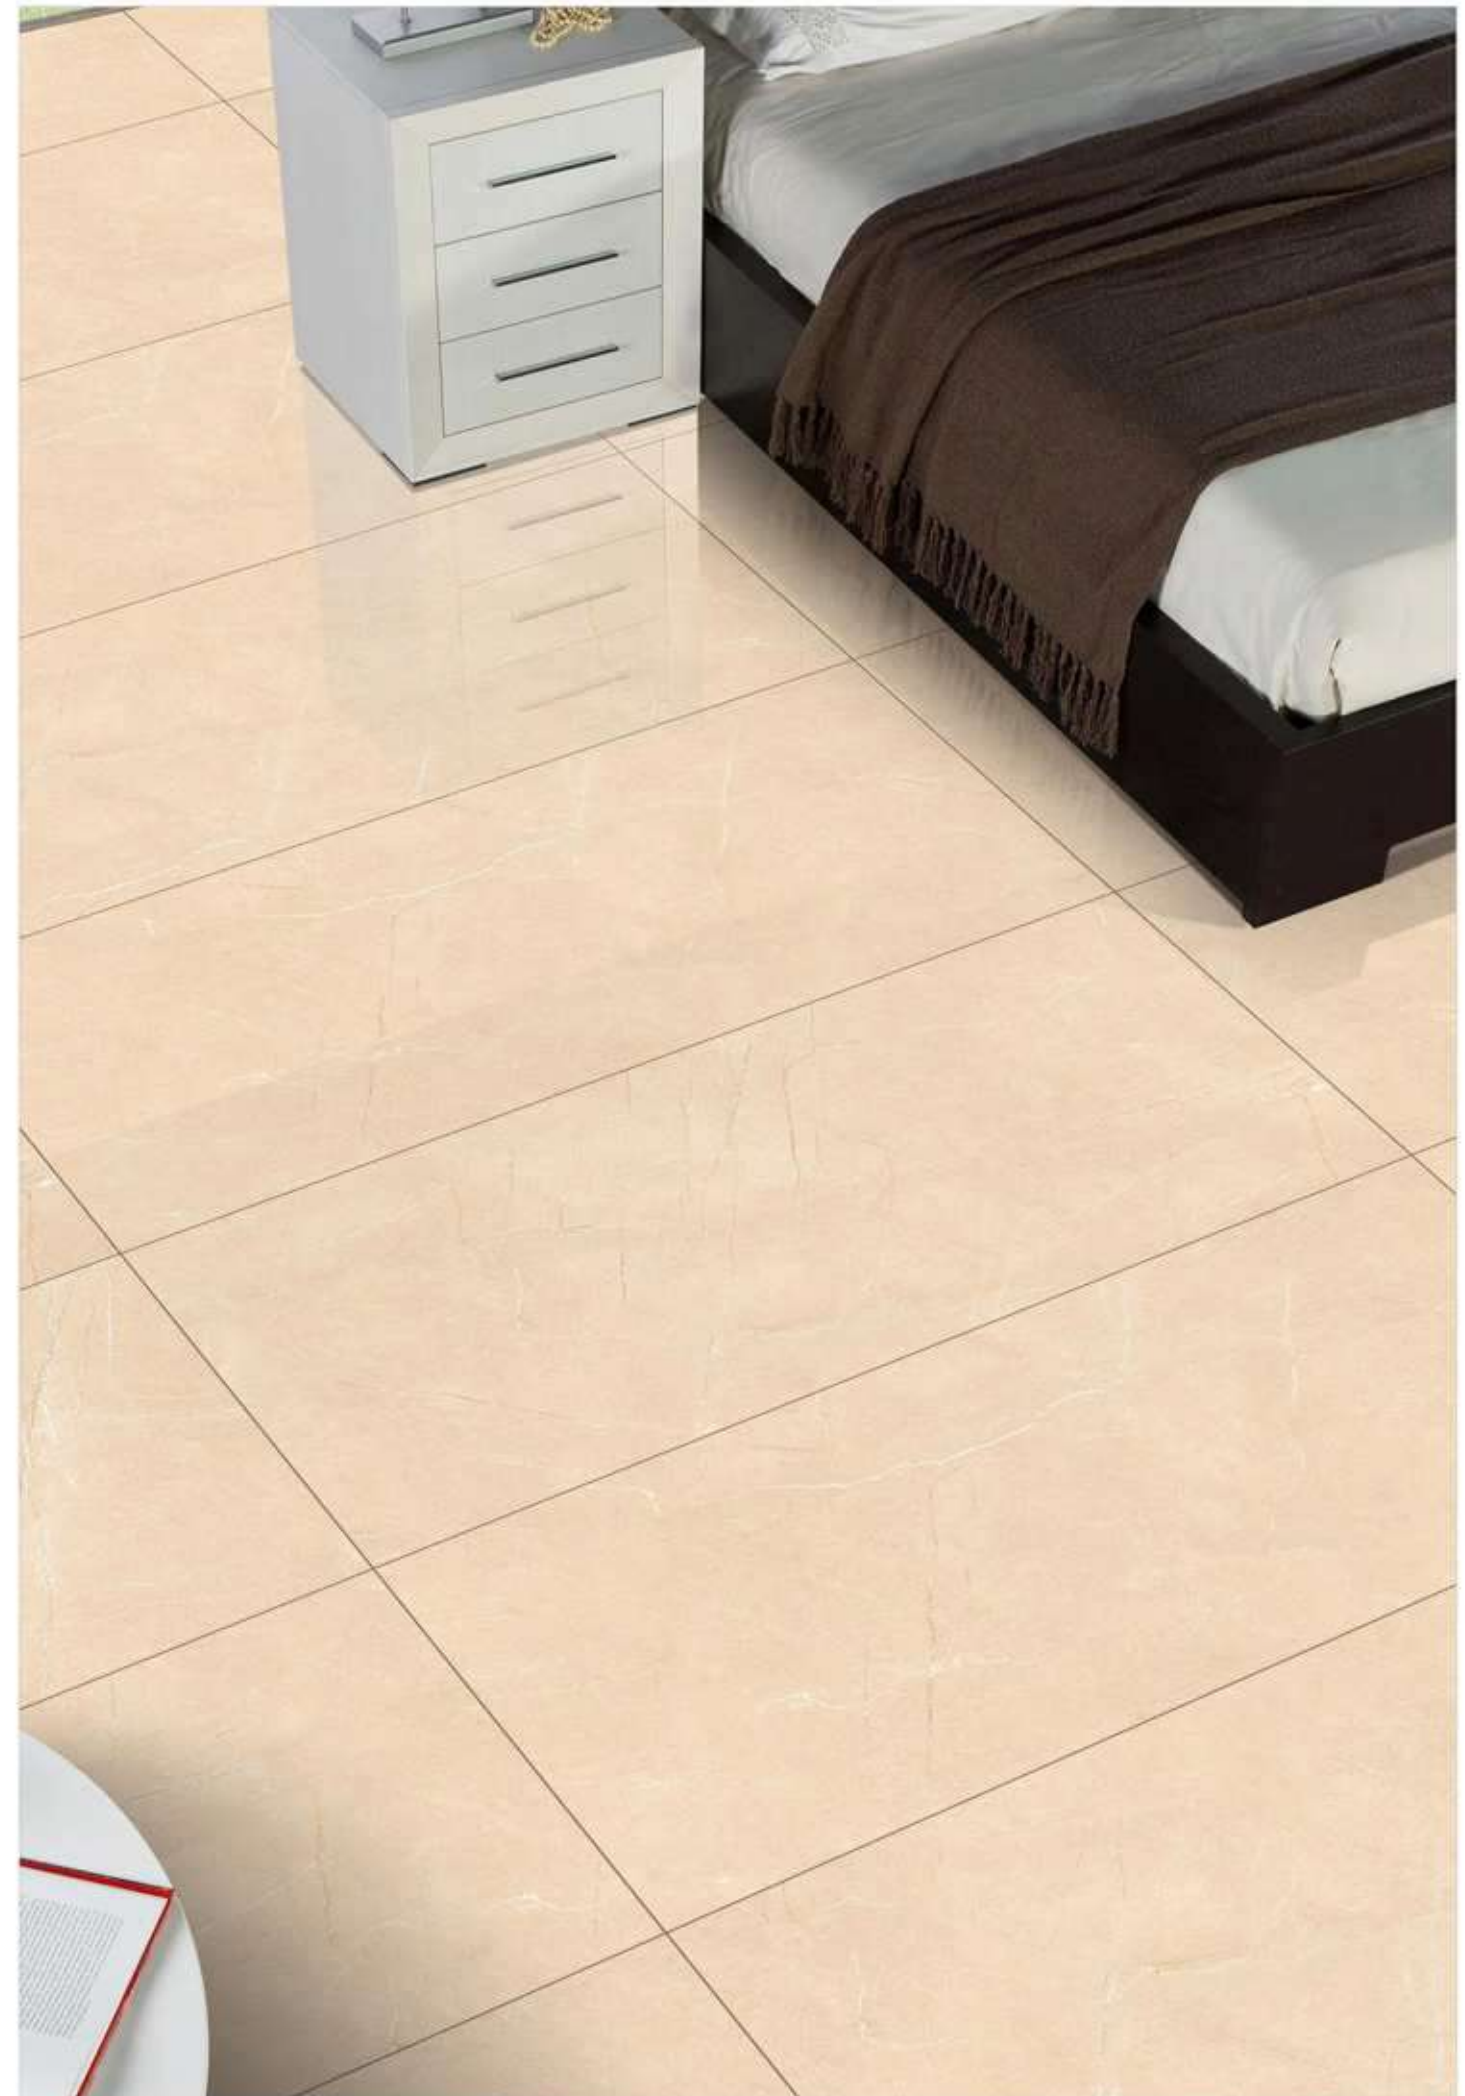

BURBERRY BEIGE

1200x1800MM
Polished Surface
03 Randoms

Technical Characteristic

Available In