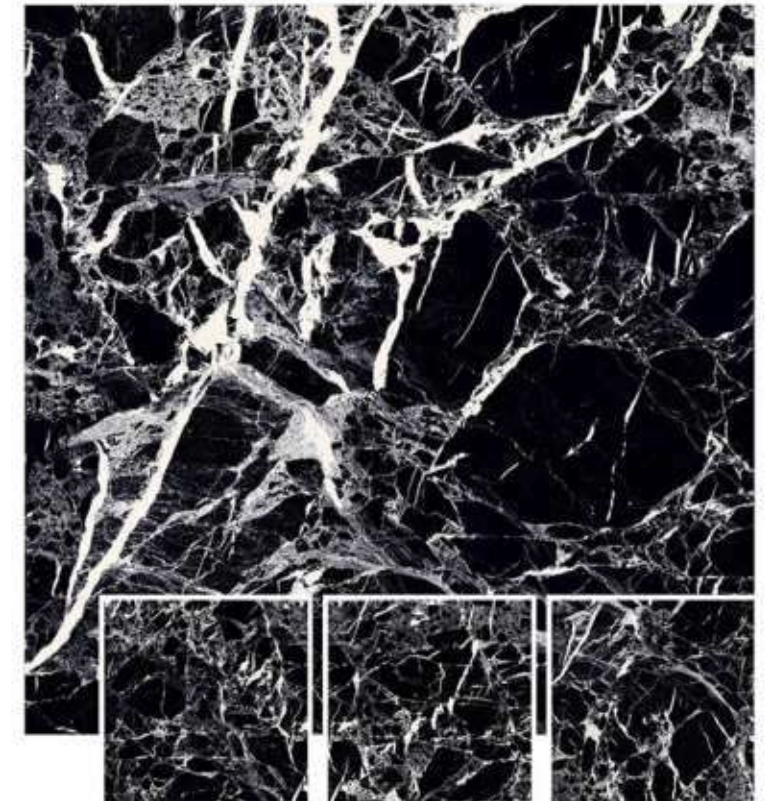

Super High Gloss Surface

4 Randoms

Available In:

PORTO BLACK

1200x1200MM / 800x800MM

Super High Gloss Surface

4 Randoms

Available In: