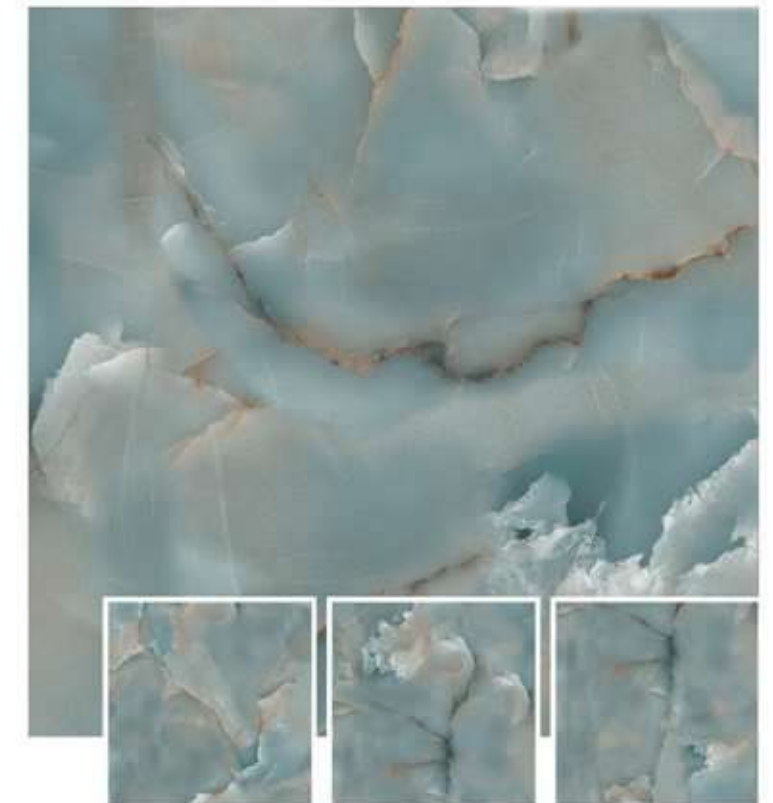

ROSO AQUA

1200x1200MM / 800x800MM

High Gloss Surface

4 Randoms

Available In:

ROSO GREEN

1200x1200MM / 800x800MM

High Gloss Surface

4 Randoms

Available In: