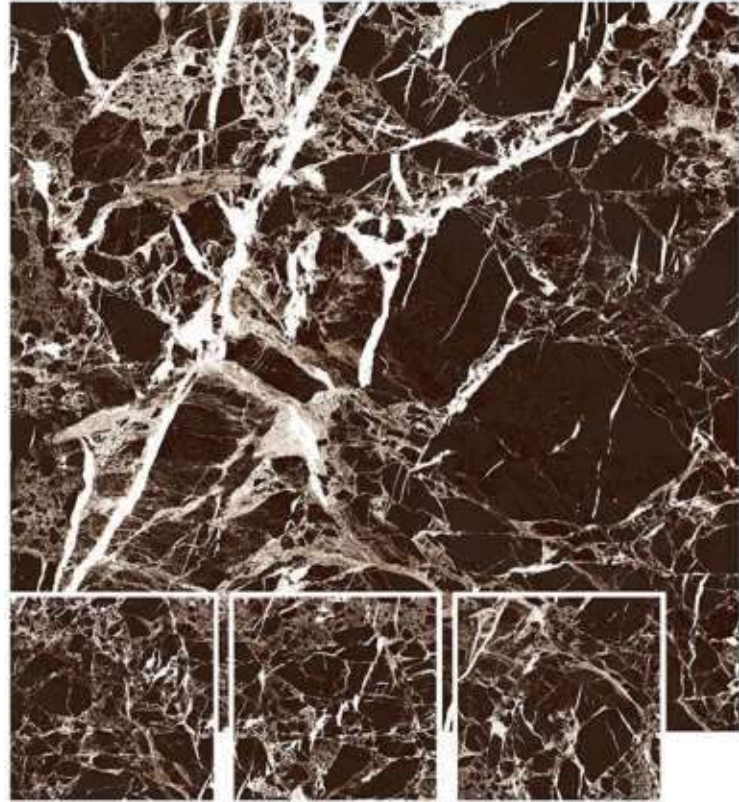

PORTO CHOCO

1200x1200MM / 800x800MM

High Gloss surface

4 Randoms

Available In:

RIVERA

1200x1200MM / 800x800MM

High Gloss Surface