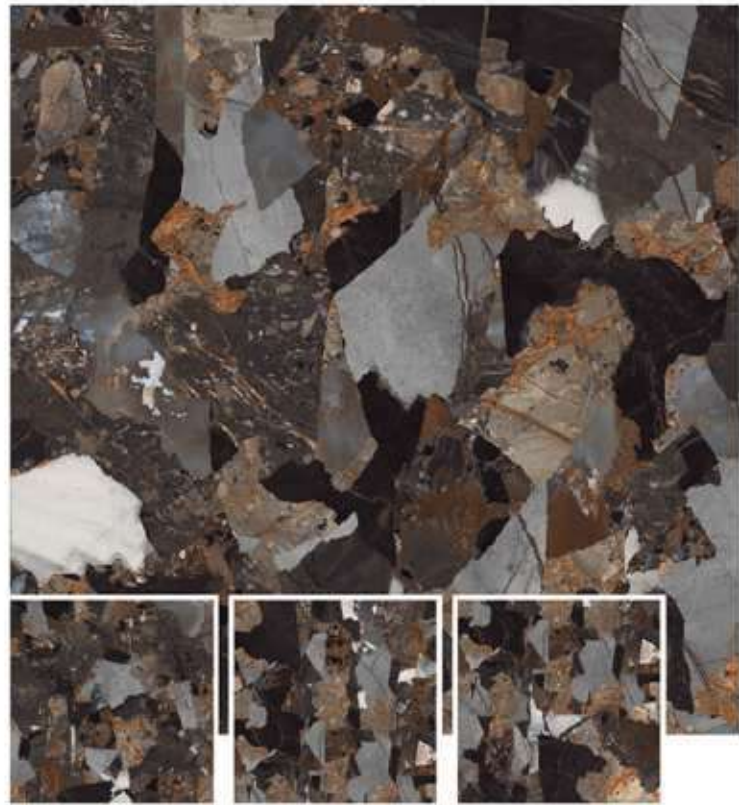

ESTRADA OLIVE

1200x1200MM / 800x800MM

High Gloss Surface

4 Randoms

Available In:

FANTASY CHOCO

1200x1200MM / 800x800MM

High Gloss Surface