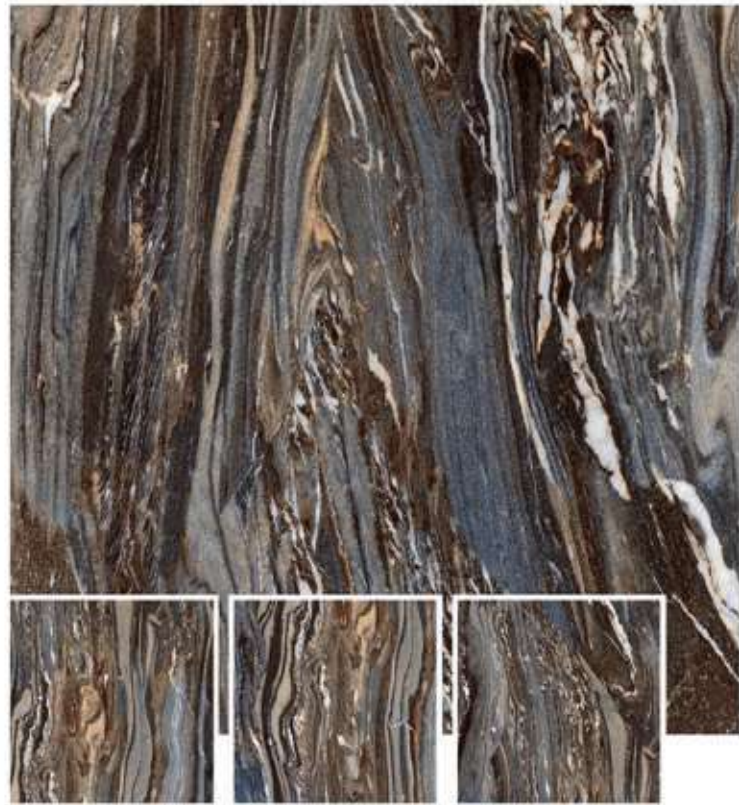

LAVA

1200x1200MM / 800x800MM

High Gloss surface

4 Randoms

Available In: