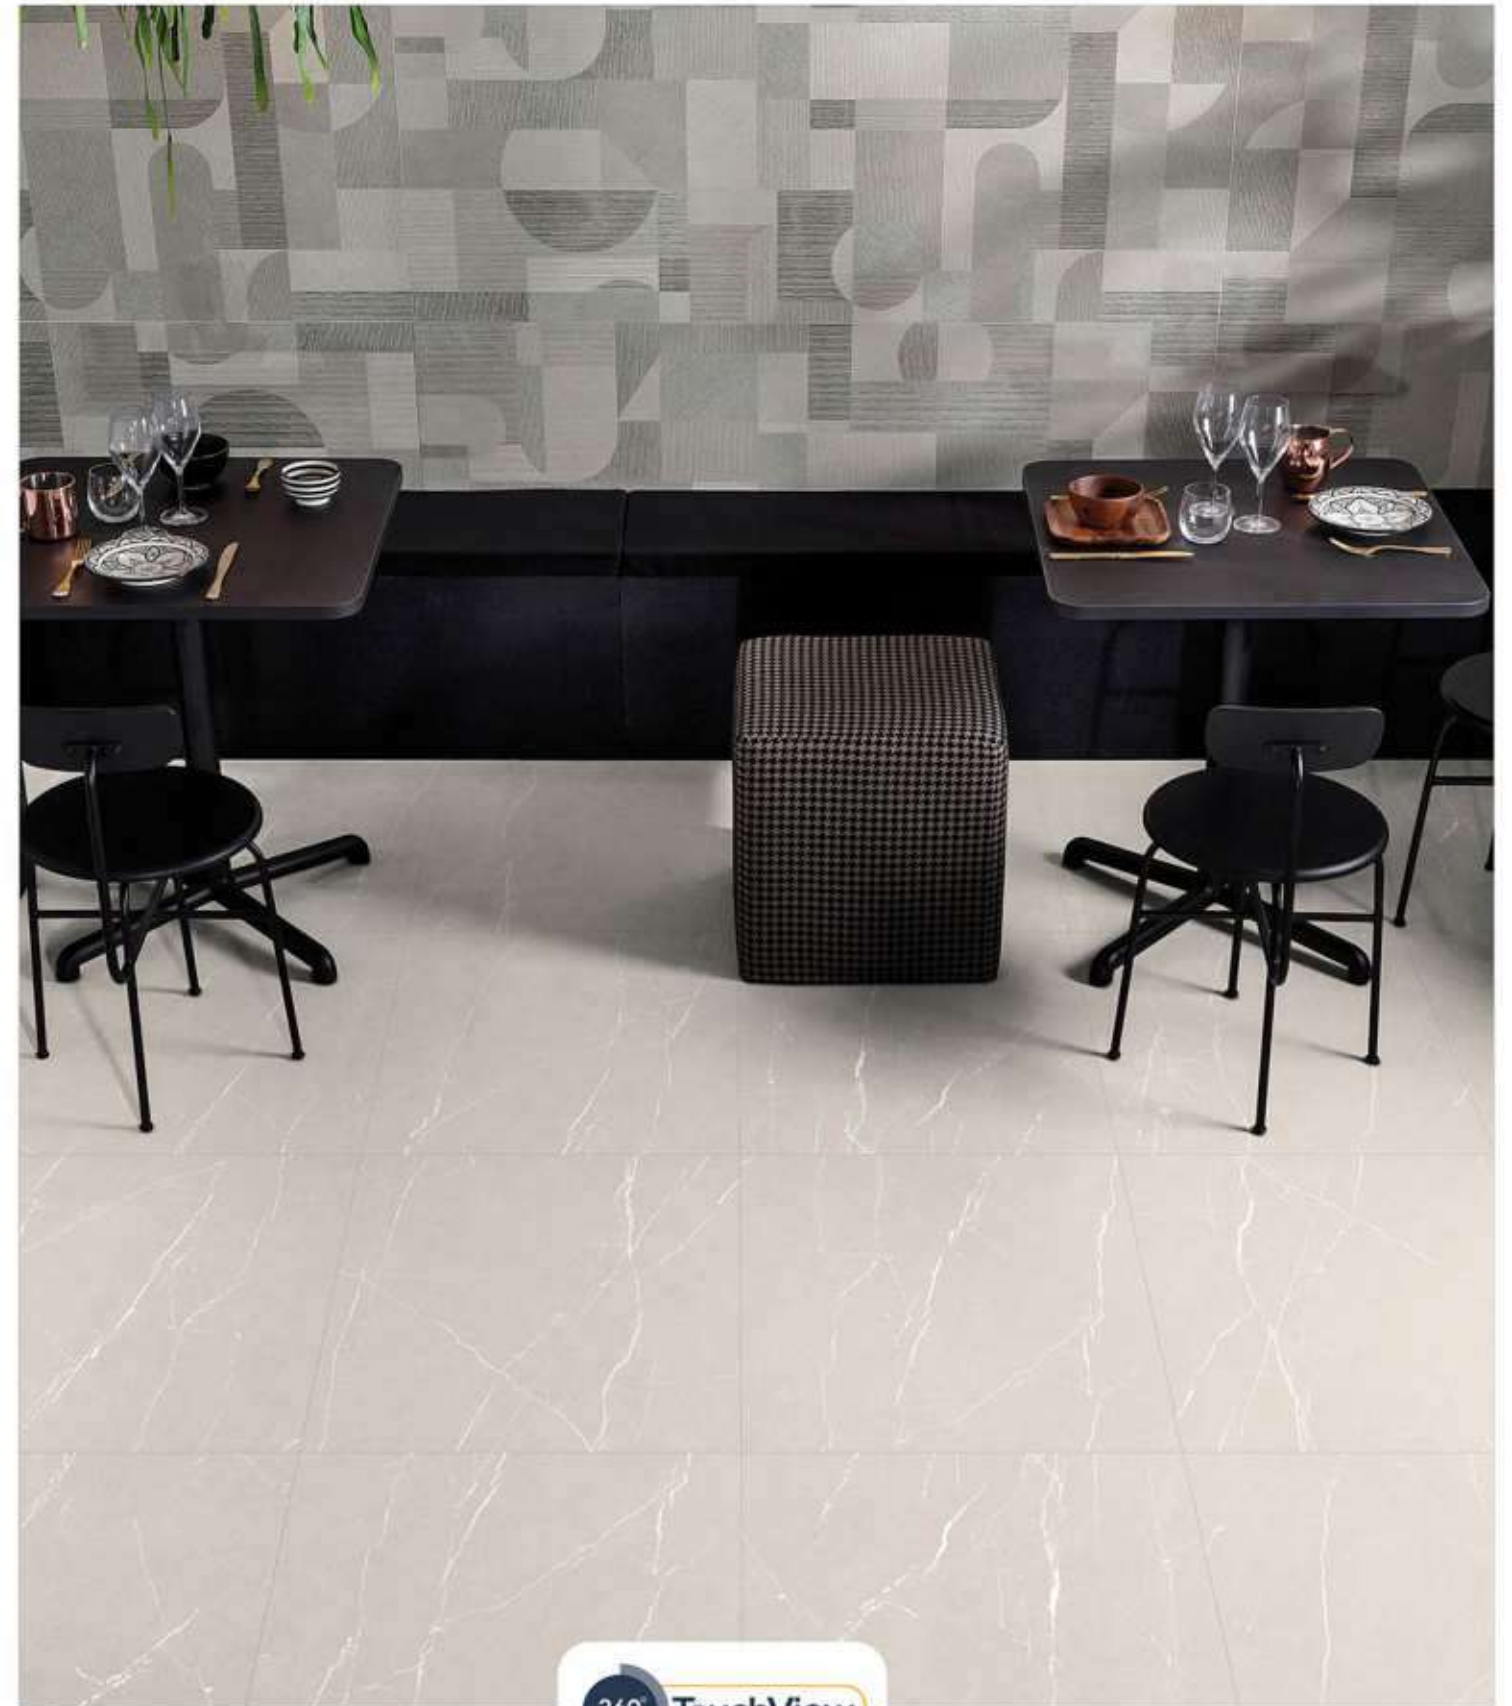

Available In:

COSMIC GRIS

1200x1200MM / 800x800MM

Carving Surface

4 Randoms

Available In:

COSMIC AZUL

1200x1200MM / 800x800MM