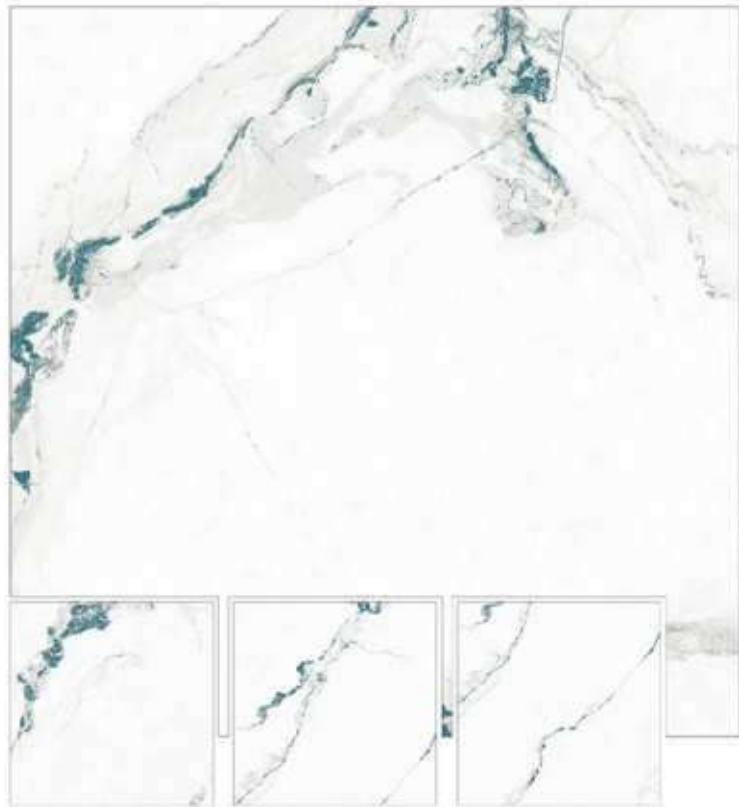

Carving Surface

4 Randoms

Available In:

OXFORD CREMA

1200x1200MM / 800x800MM

Carving Surface

4 Randoms

Available In: