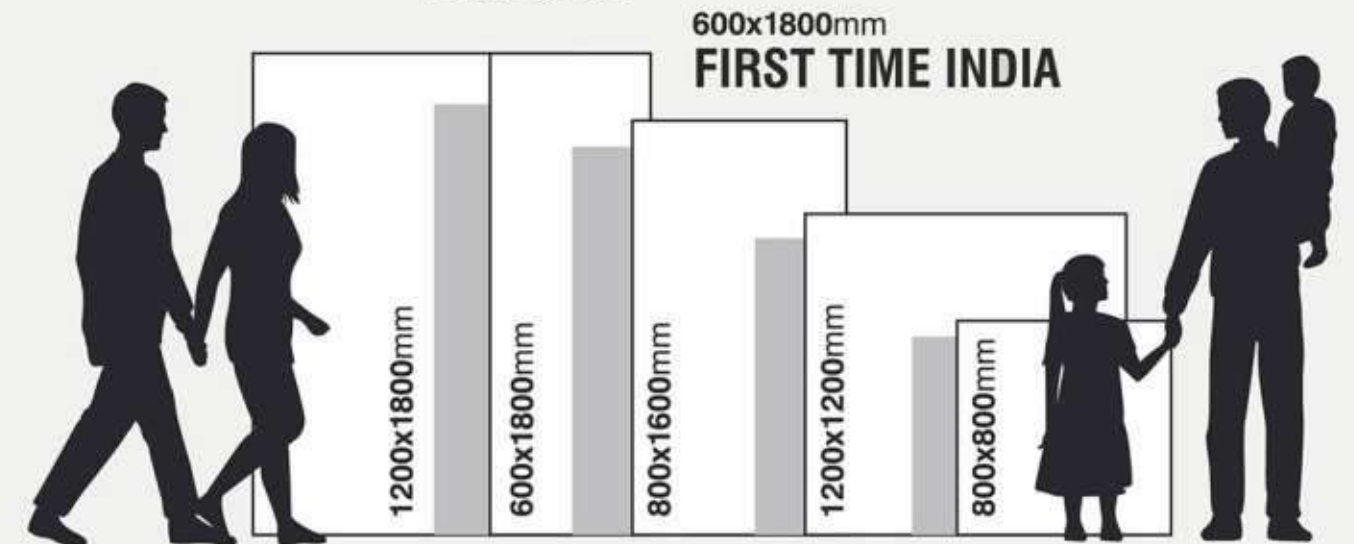

“ALWAYS
A
NEW
STORY”

SPEEDY INNOVATION OF THE FUTURE

FIRST TIME INDIA with

600x1800mm

Speedy Innovation of The Future

UNIQUE SIZES

- | Types | Finishes | Finishes | Finishes |
|-------|--------------------|------------------|-----------------------|
| GVT | ☀️ Glossy | 🌀 Effected Matt | 🌲 Effected Wood |
| PGVT | ○ Matt | 🗿 Glossy Carving | 🎨 Coloured Body |
| | ☀️ High Gloss | 🗿 Rustic Carving | 🌟 Metallic |
| | ☀️ Dark High Gloss | 🗿 Velvet Carving | 🏖️ Sand |
| | ⦿ Satin Matt | 🗿 Velvet | 🏖️ Sand Coloured Body |
| | ⚓ Rustic Matt | ✨ Spread Sparkle | |
| | 🏔️ Relief Matt | 🍬 Polished Sugar | |