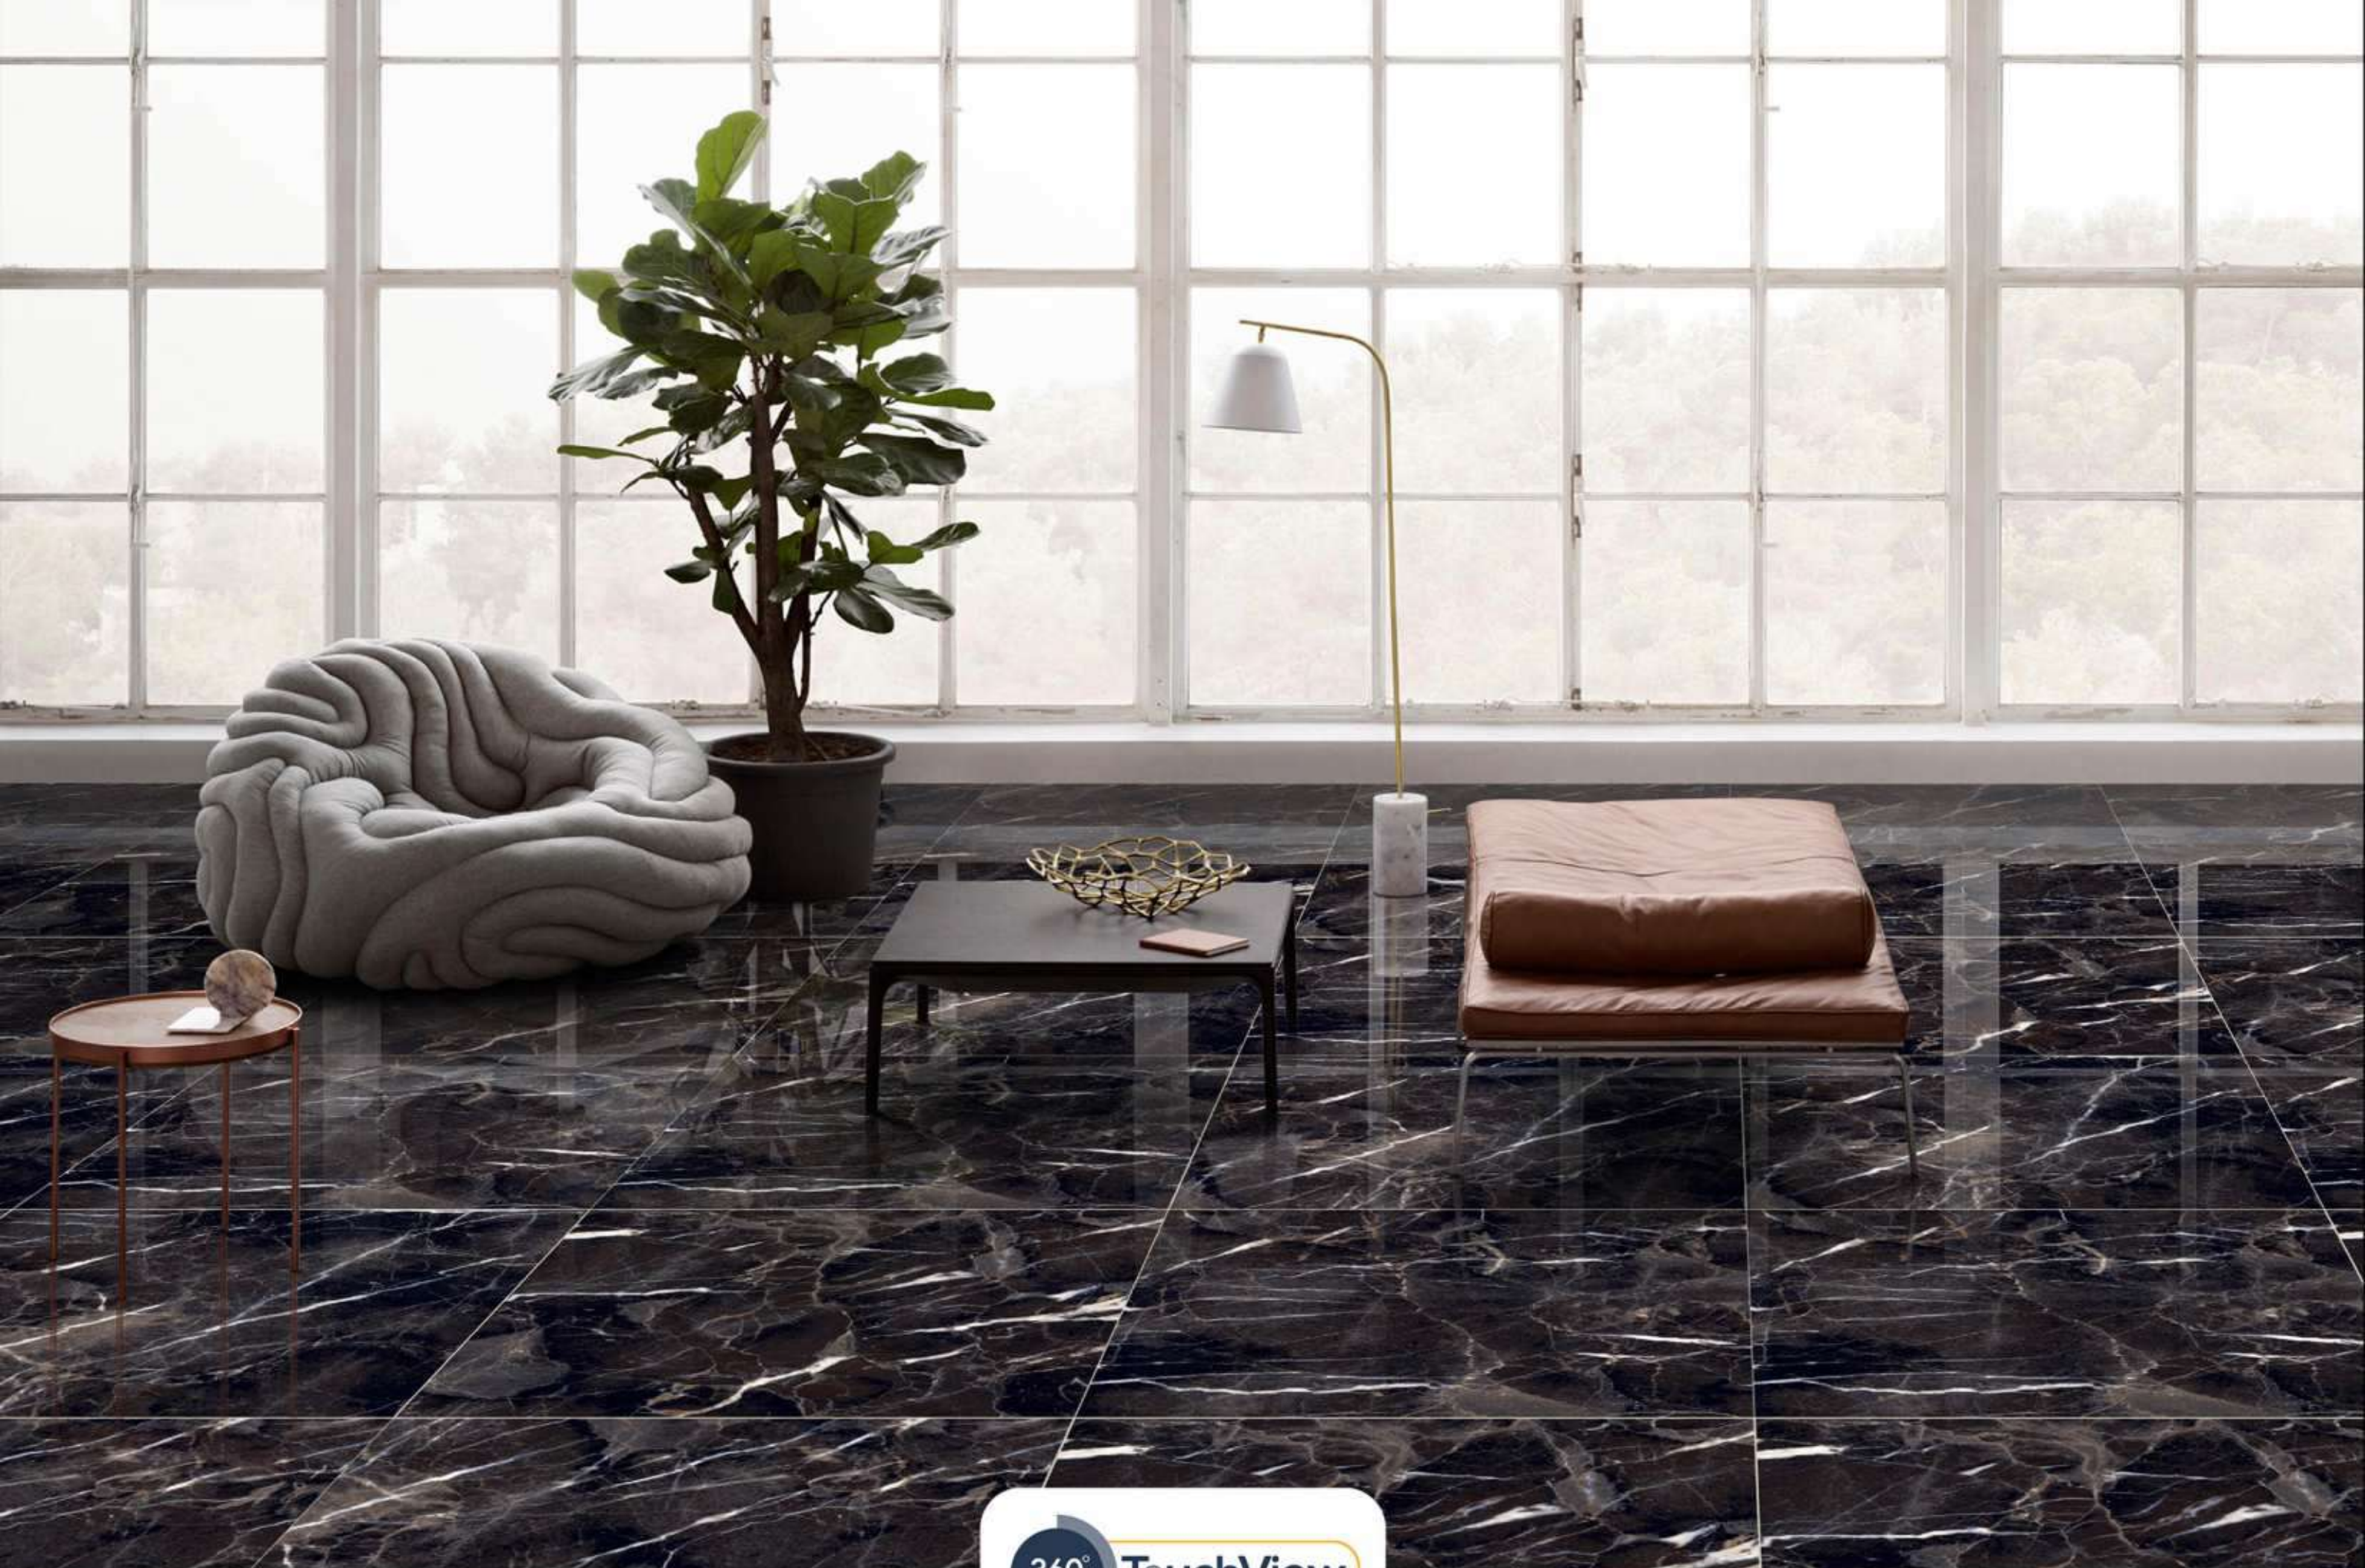

Available In:

AGATE BLUE

1200x1200MM / 800x800MM

High Gloss Surface

4 Randoms

Available In:

AGATE GRAFITE

1200x1200MM / 800x800MM