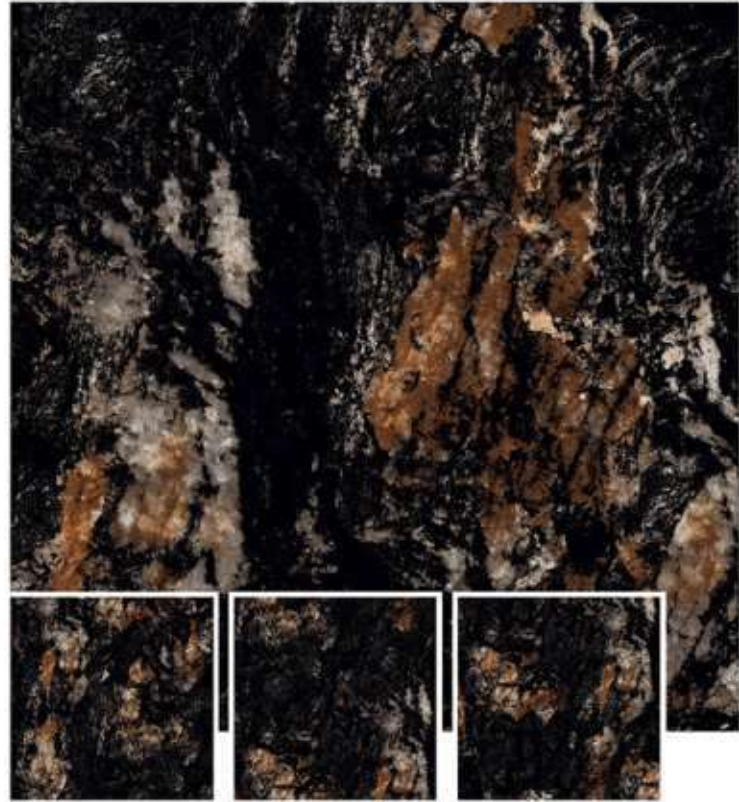

PORTO NAVY

1200x1200MM / 800x800MM

Super High Gloss Surface

4 Randoms

Available In:

UNIVERSE

1200x1200MM / 800x800MM

Super High Gloss Surface