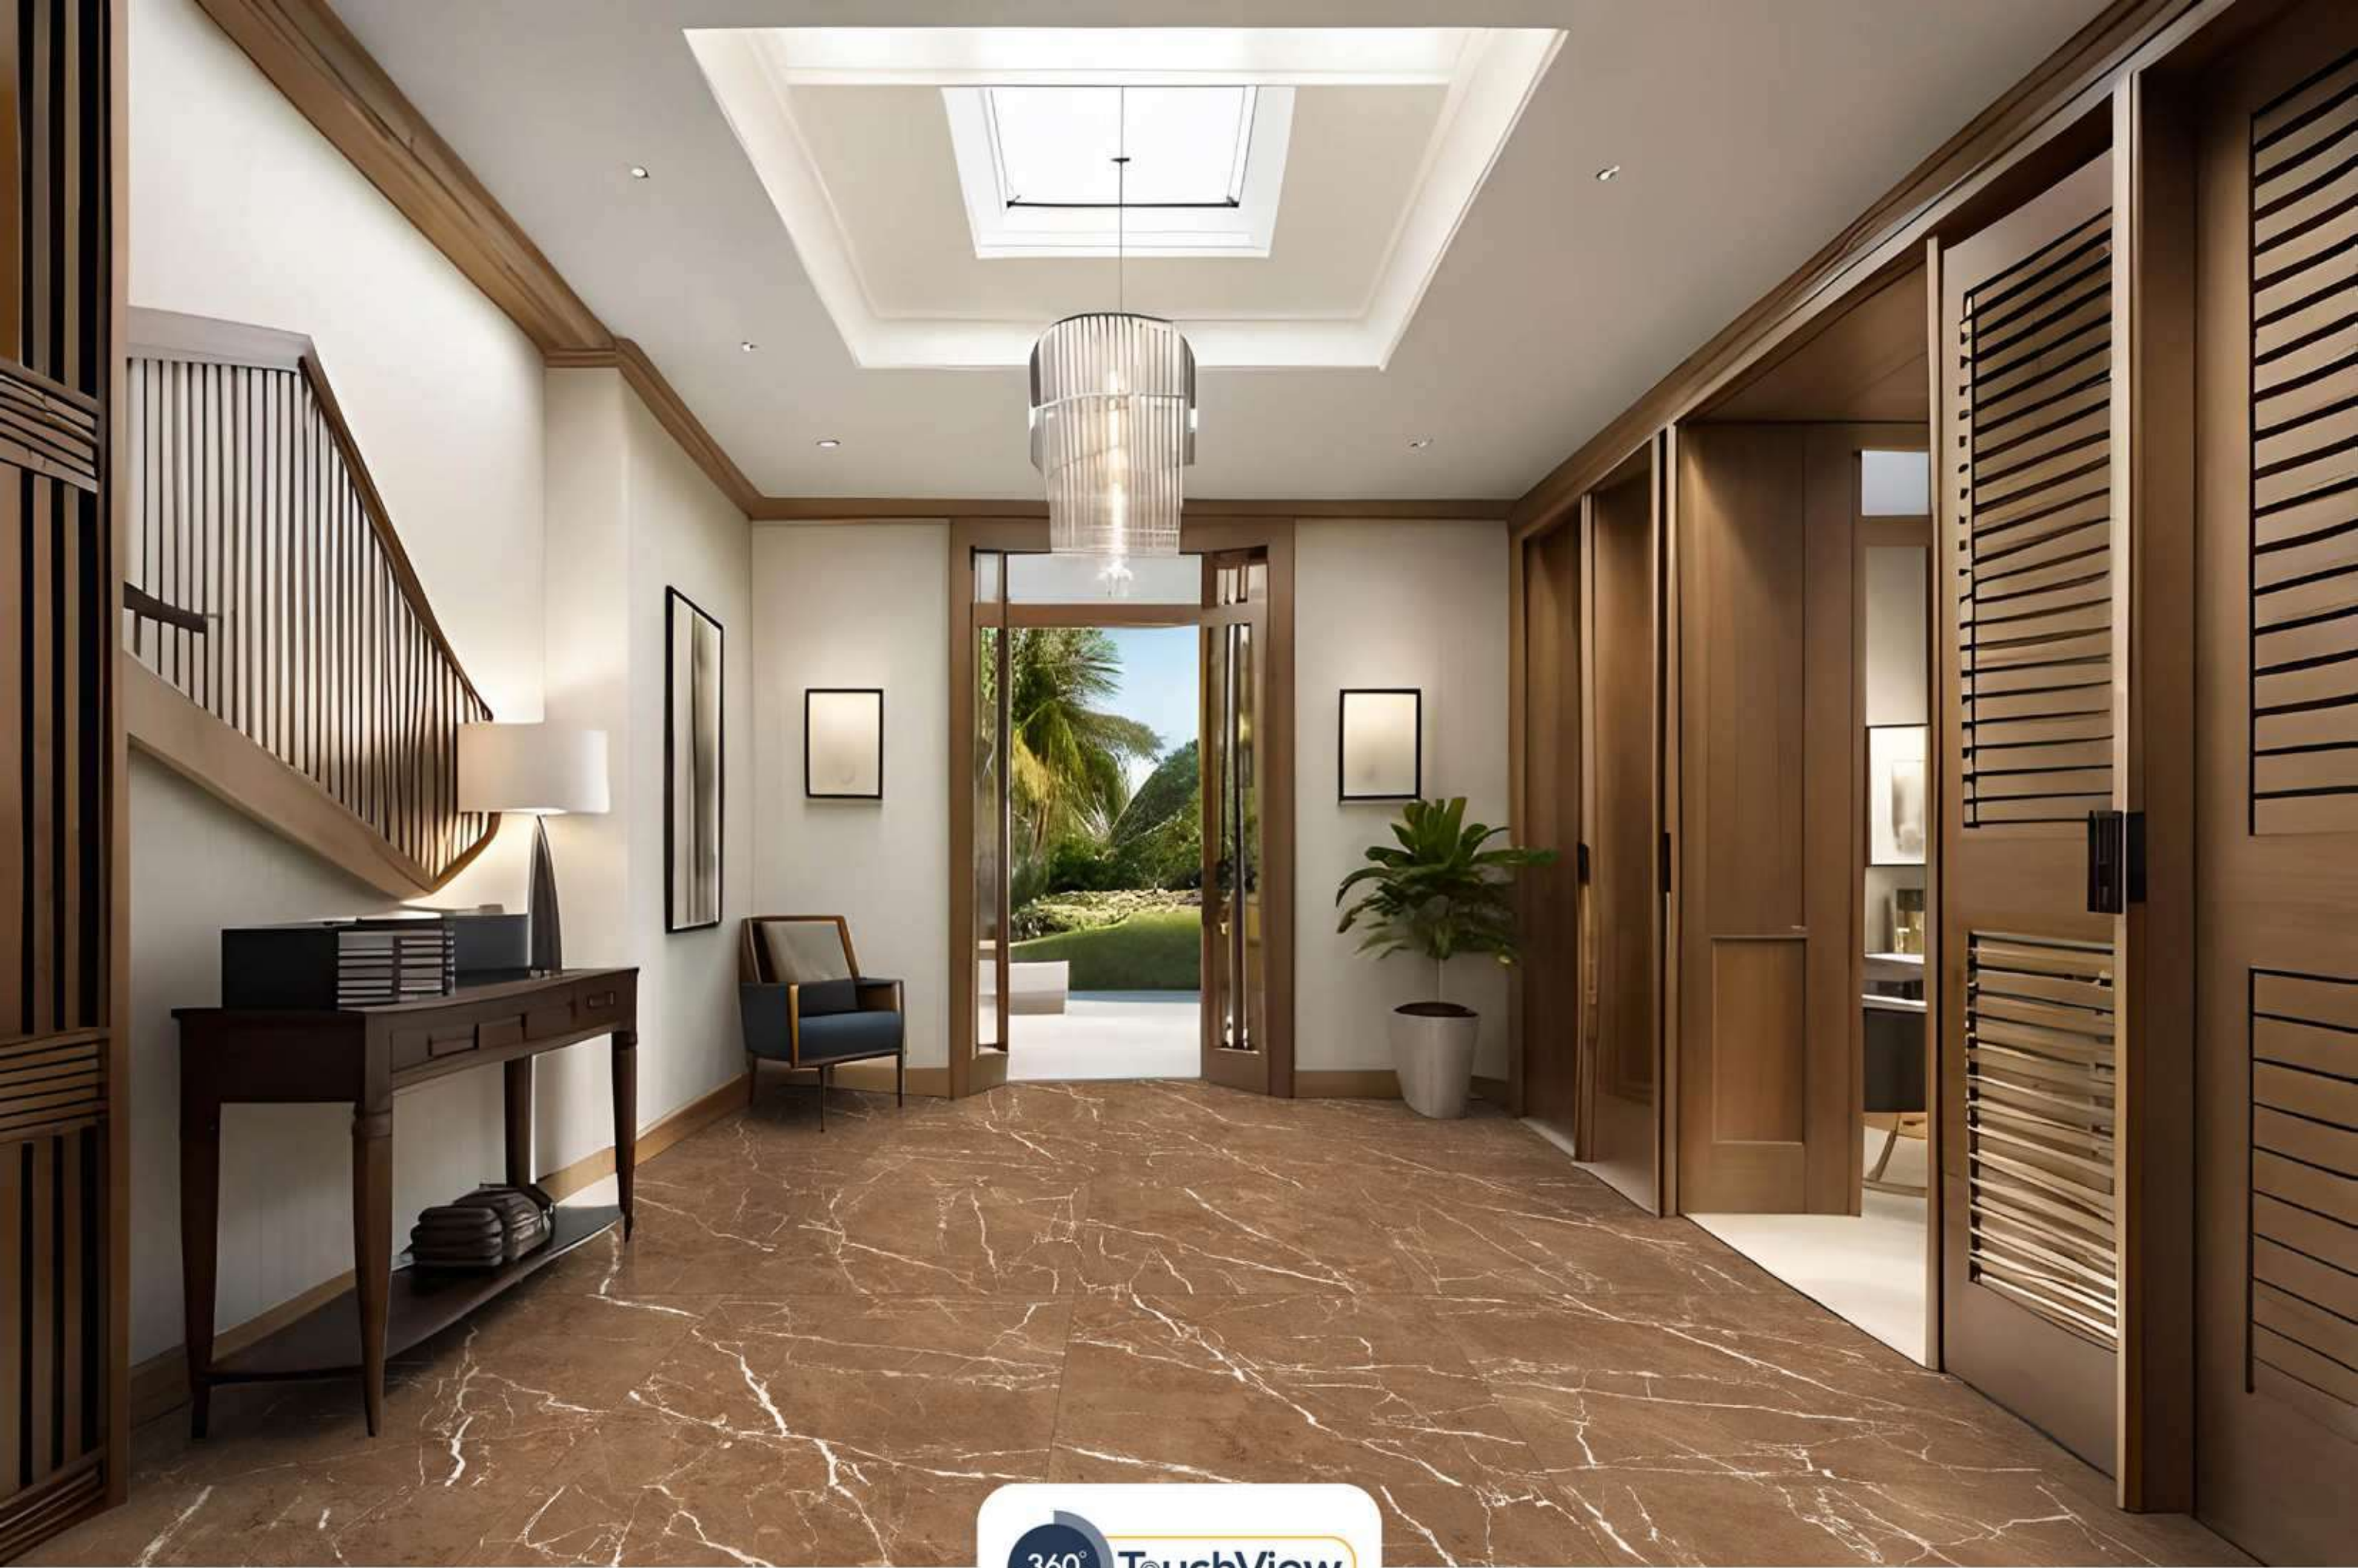

4 Randoms

Available In:

LIMS BROWN

1200x1200MM / 800x800MM

Carving Surface

4 Randoms

Available In:

LIMS CHOCO