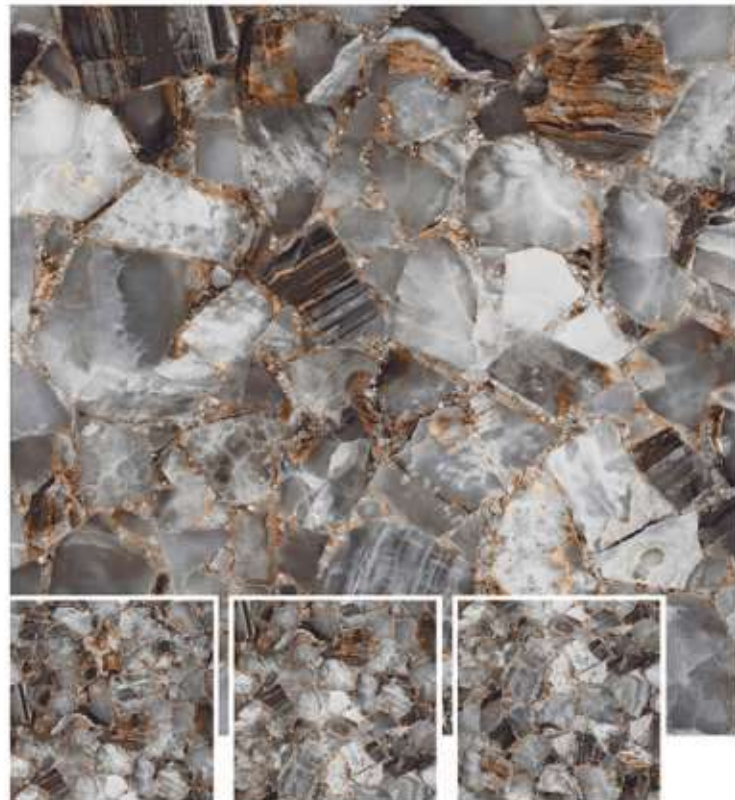

Available In:

AGATE BLUE

1200x1200MM / 800x800MM

High Gloss Surface

4 Randoms

Available In:

AGATE GRAFITE

1200x1200MM / 800x800MM