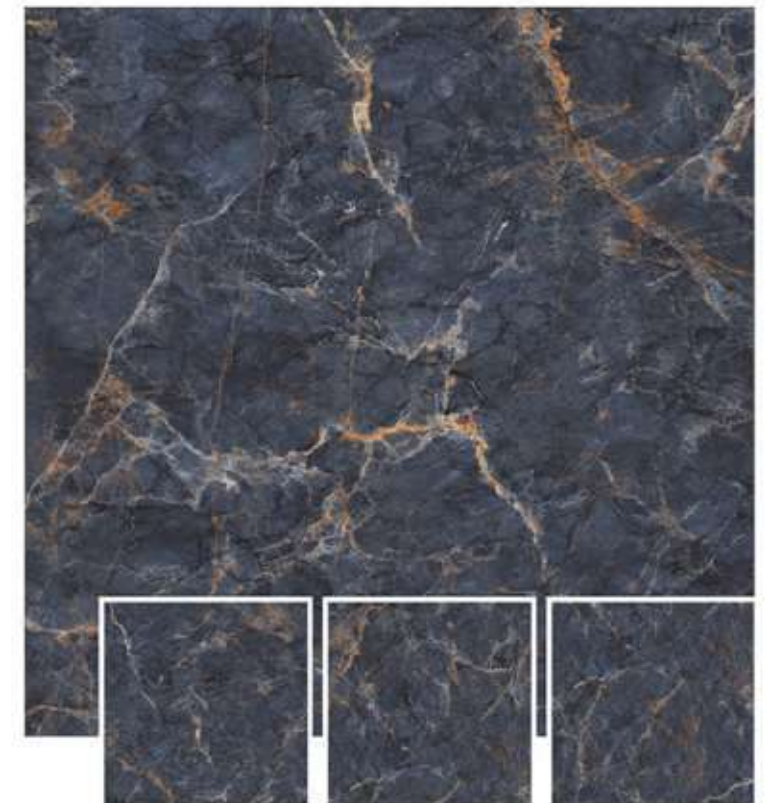

High Gloss Surface

4 Randoms

Available In:

URBAN BLUE

1200x1200MM / 800x800MM

High Gloss Surface

4 Randoms

Available In: