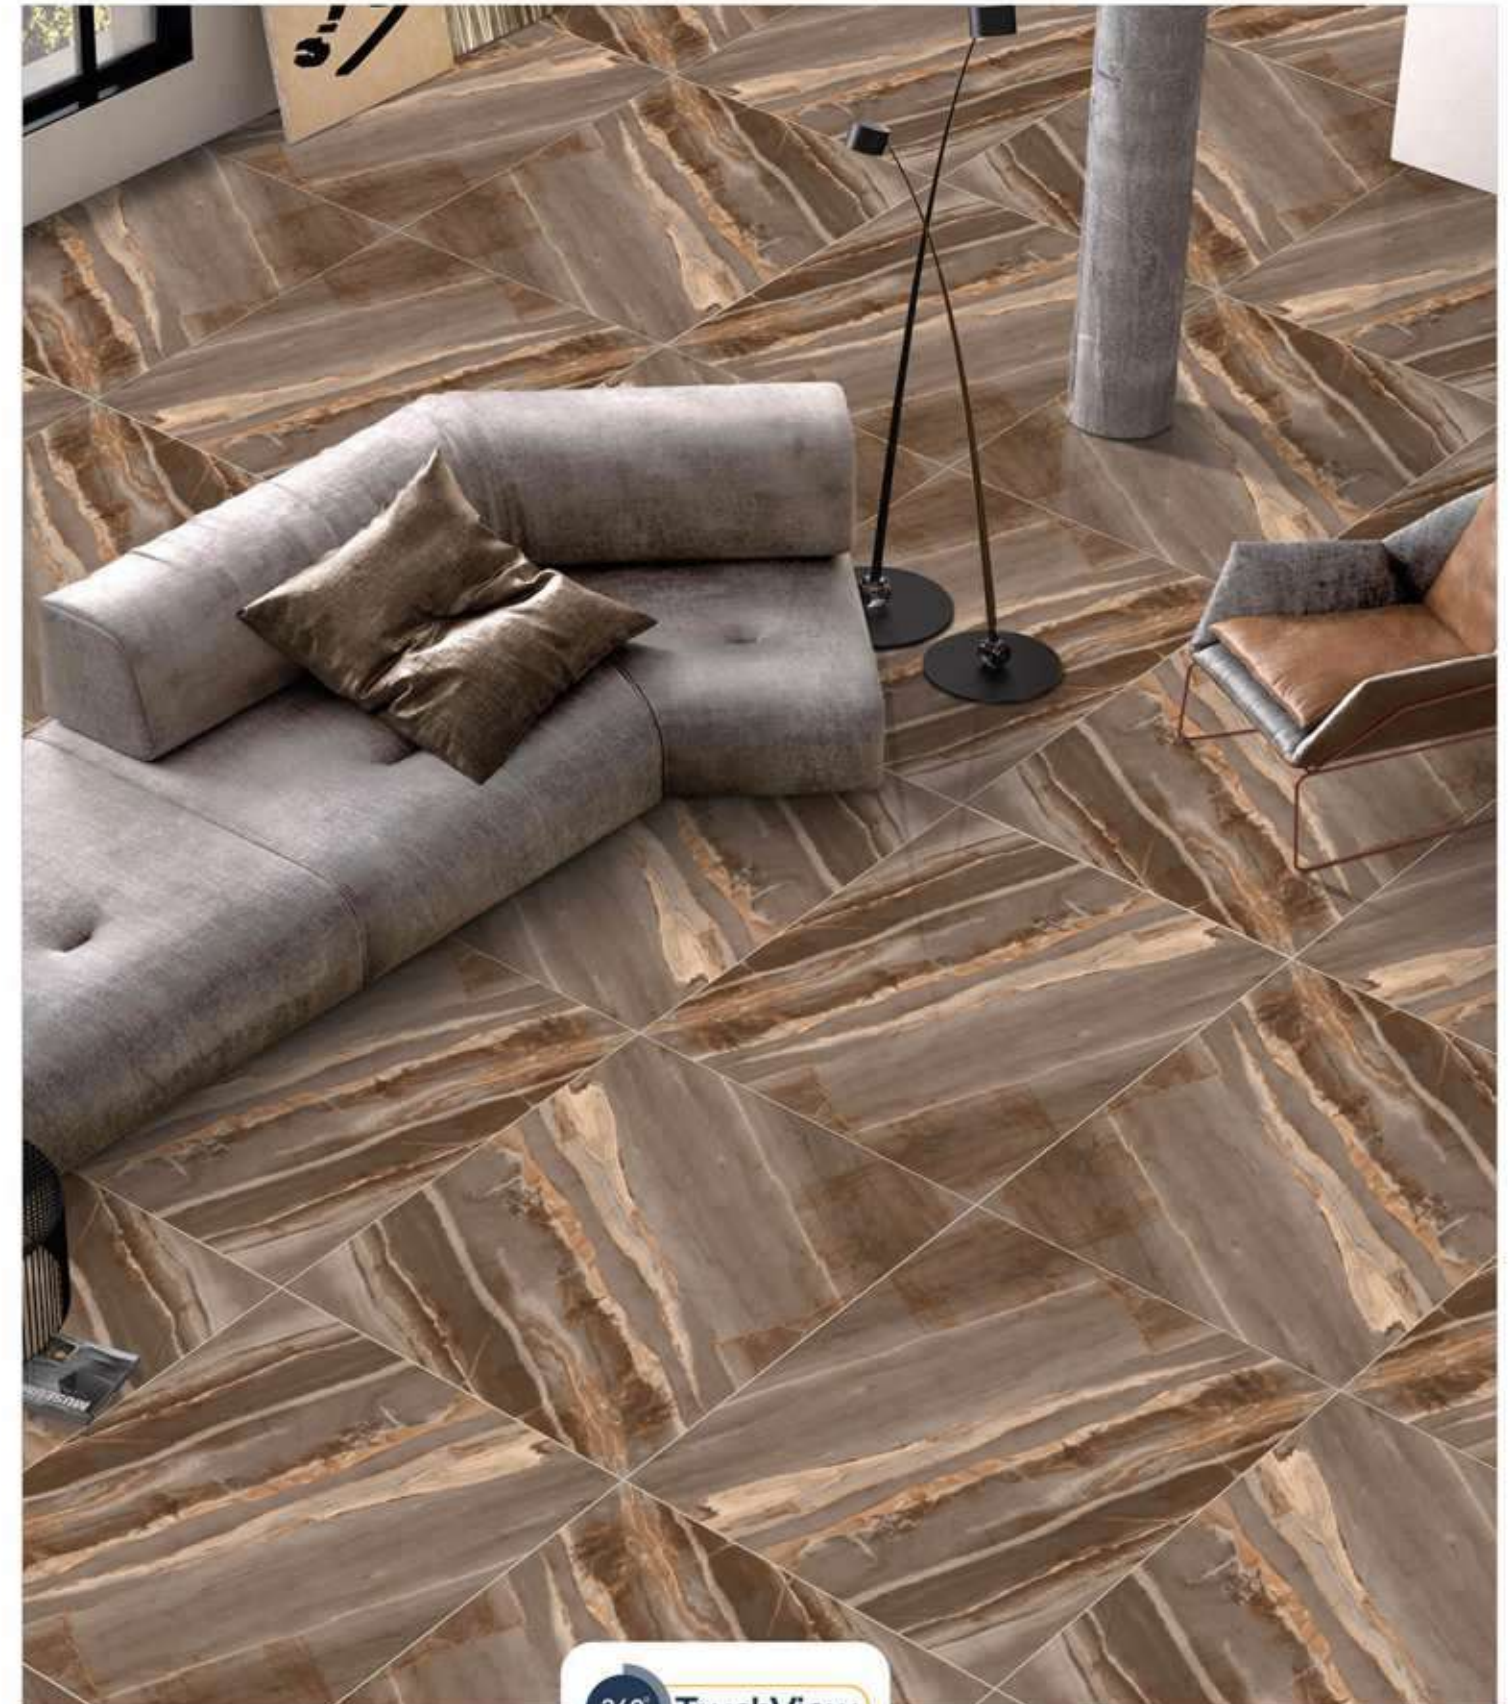

MONTECARLO BROWN

1200x1200MM / 800x800MM

High Gloss Surface

4 Randoms

Available In: