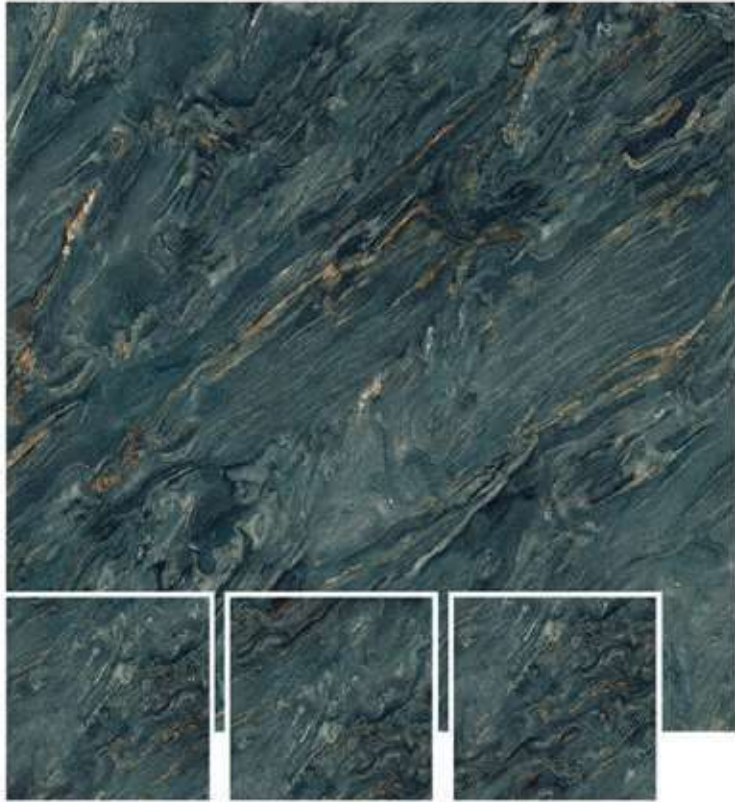

Available In:

PIPER

1200x1200MM / 800x800MM

Super High Gloss Surface

4 Randoms

Available In:

PLAZMA AQUA

1200x1200MM / 800x800MM