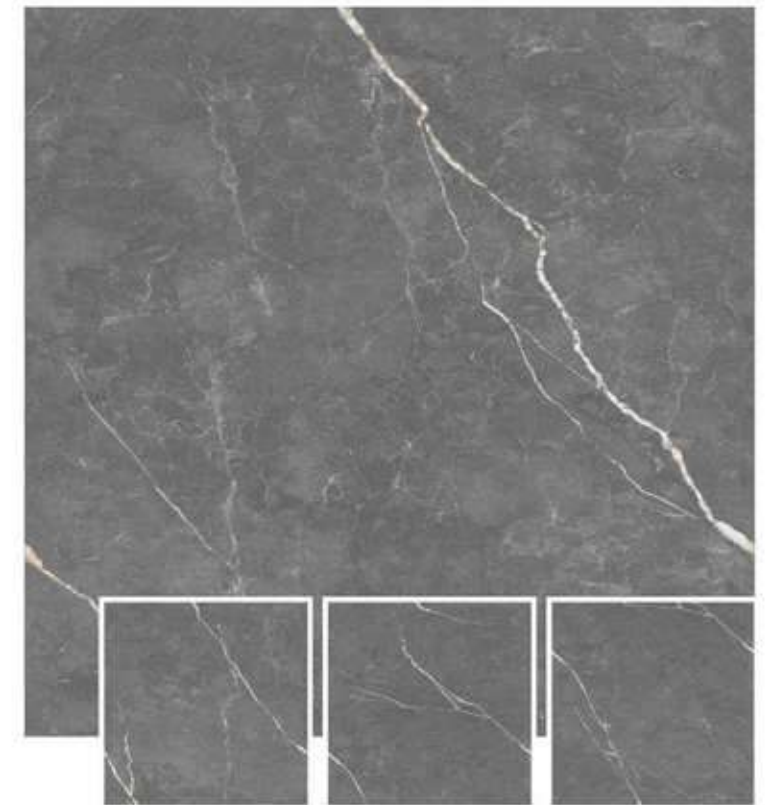

Available In:

ASPRIN GRIS

1200x1200MM / 800x800MM

Carving Surface

4 Randoms

Available In:

AURORA CREMA

1200x1200MM / 800x800MM