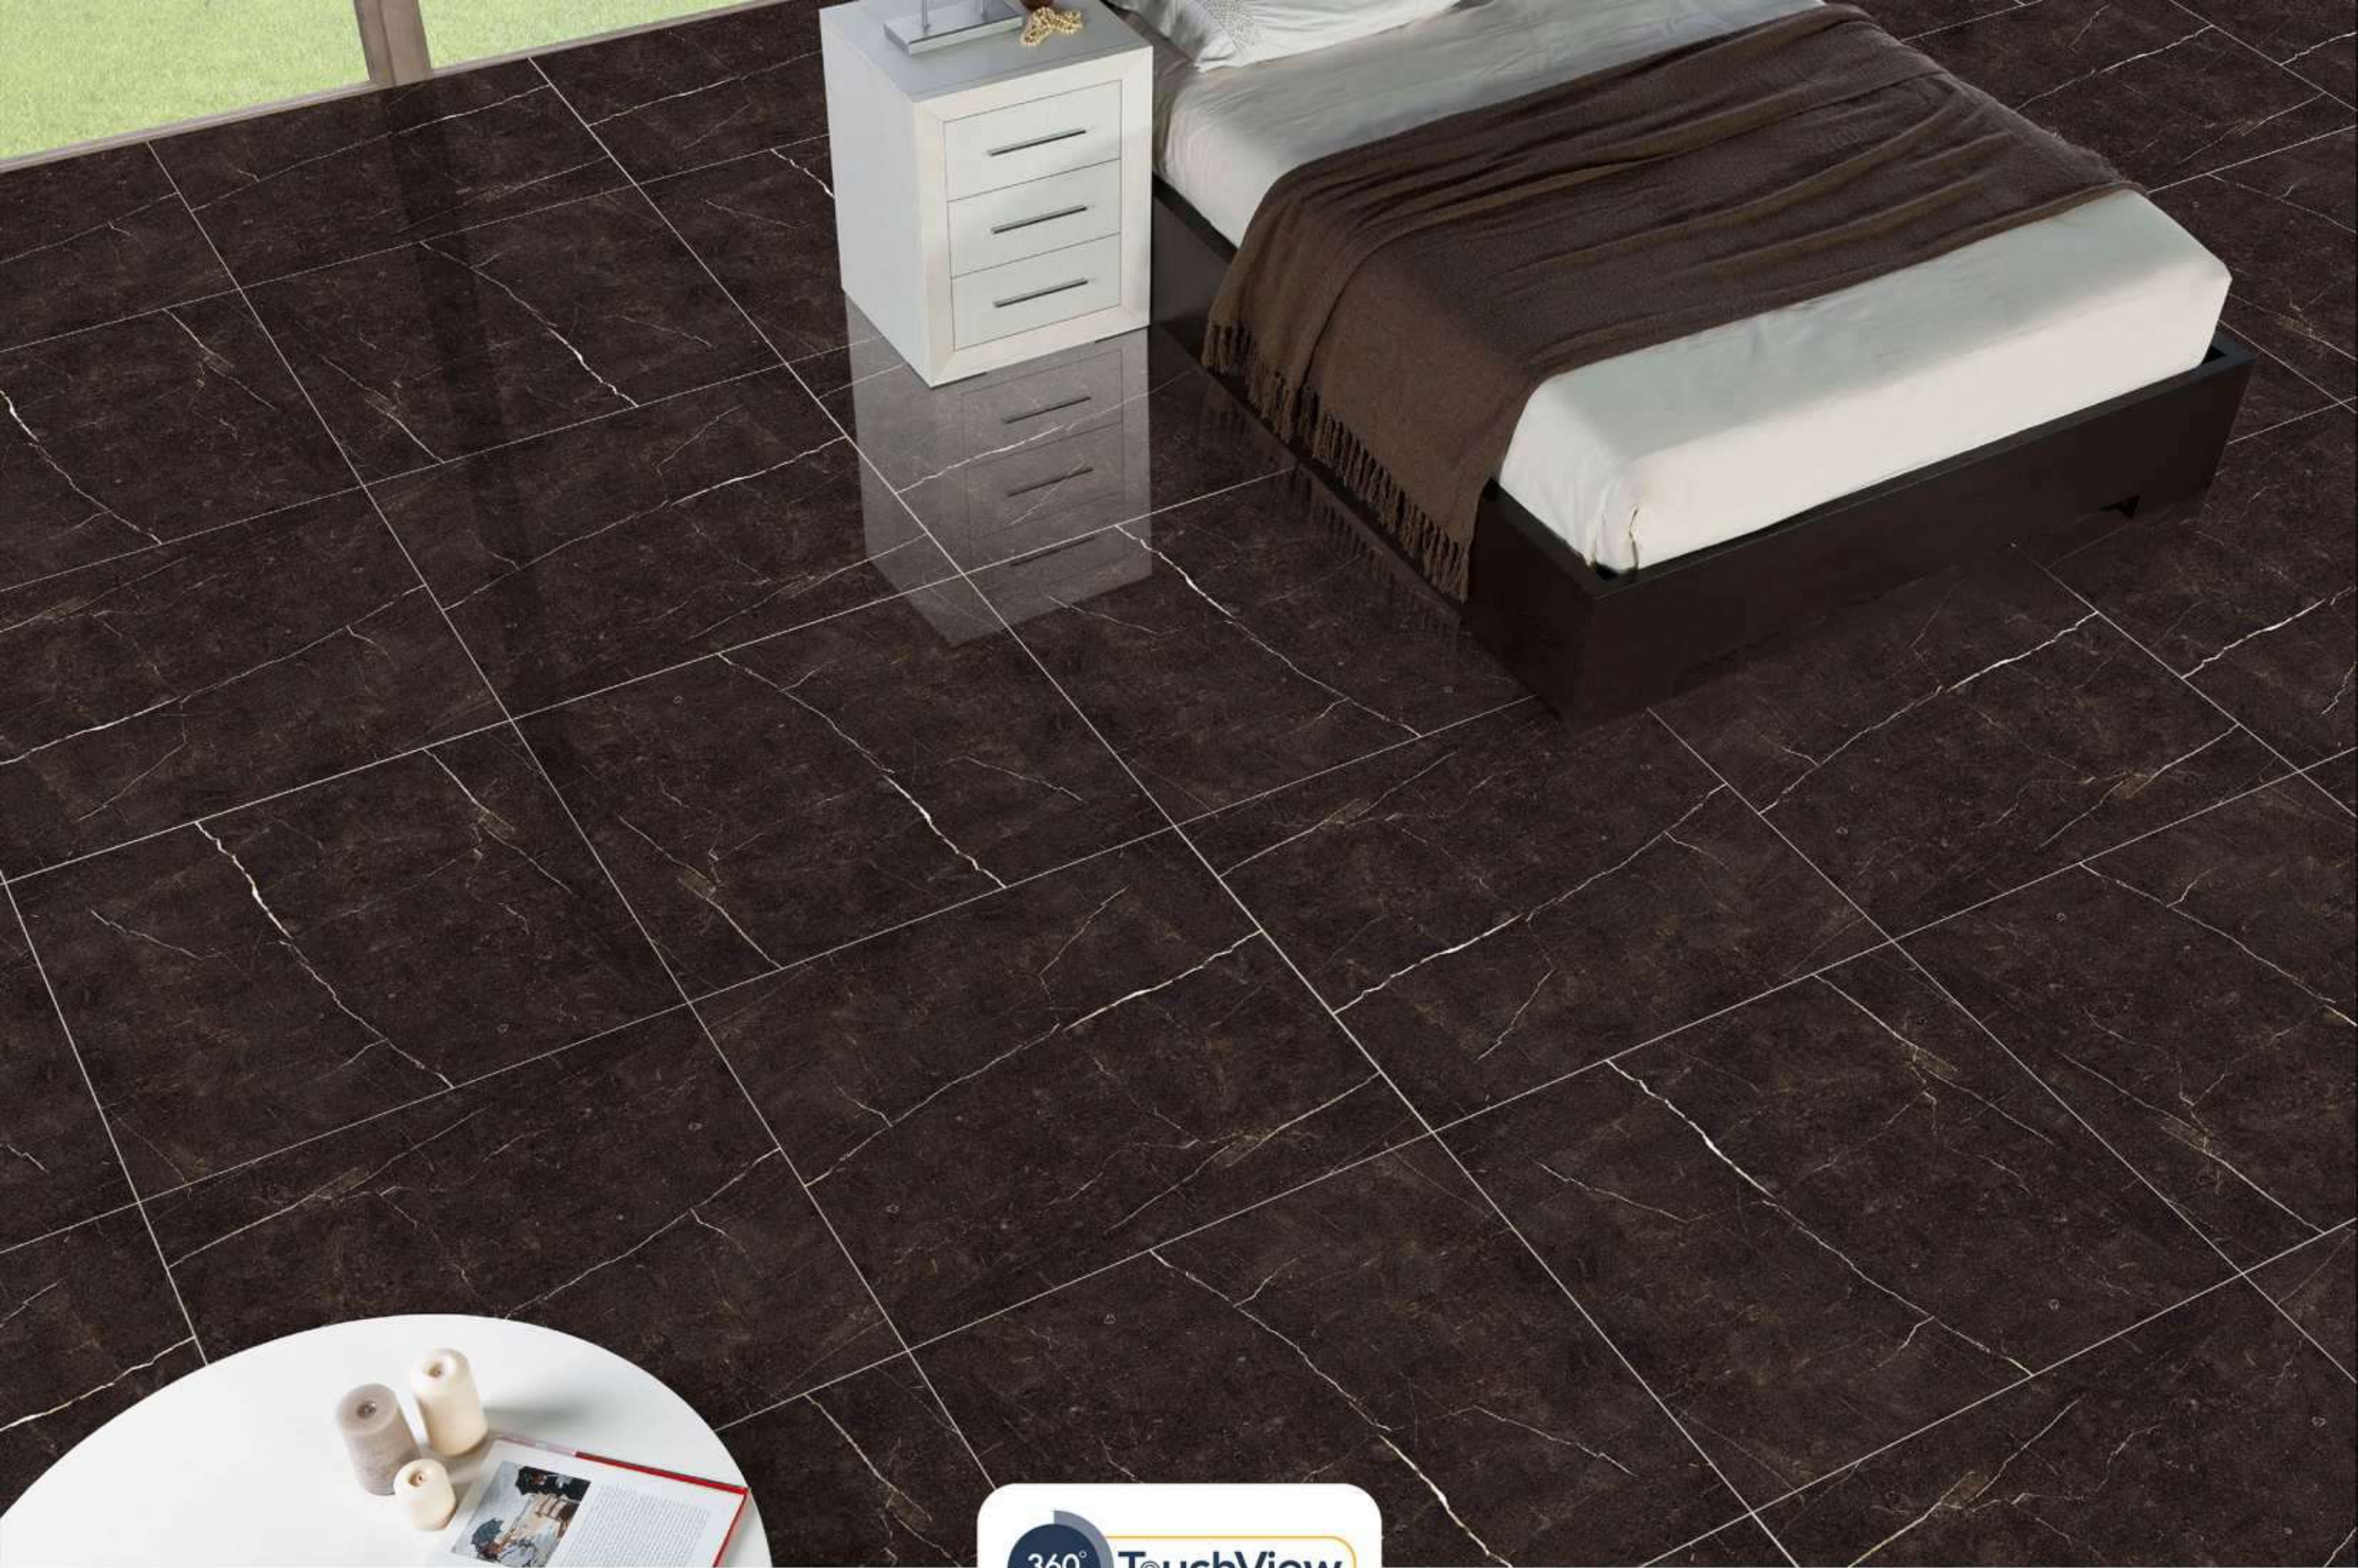

HORIZON CHOCO

1200x1200MM / 800x800MM

High Gloss surface

4 Randoms

Available In:

HORIZON BLUE

1200x1200MM / 800x800MM

High Gloss Surface