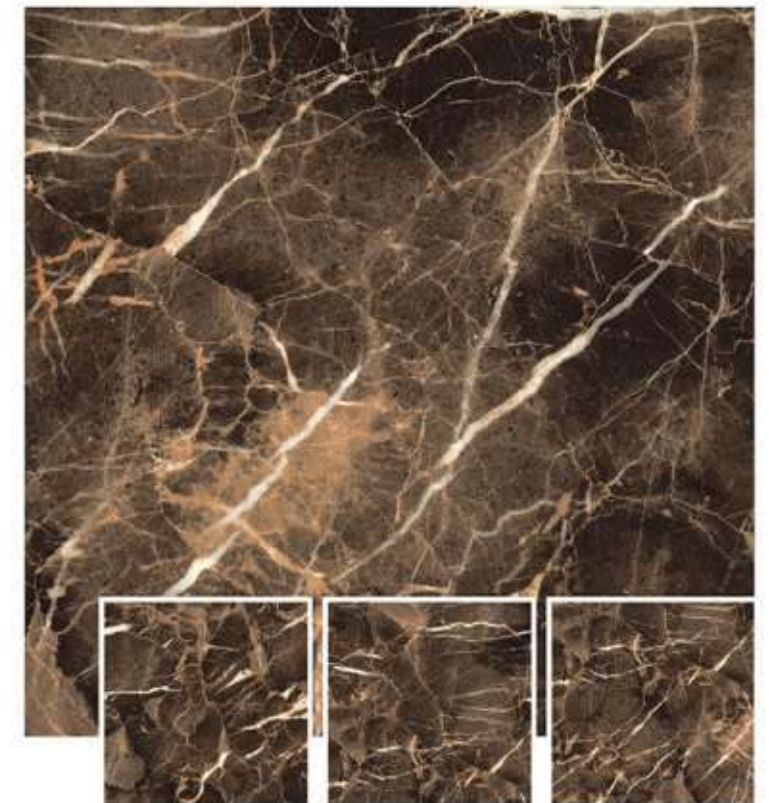

ABONY GOLD

1200x1200MM / 800x800MM

High Gloss Surface

4 Randoms

Available In:

ABONY ORCHID

1200x1200MM / 800x800MM

High Gloss Surface

4 Randoms

Available In: