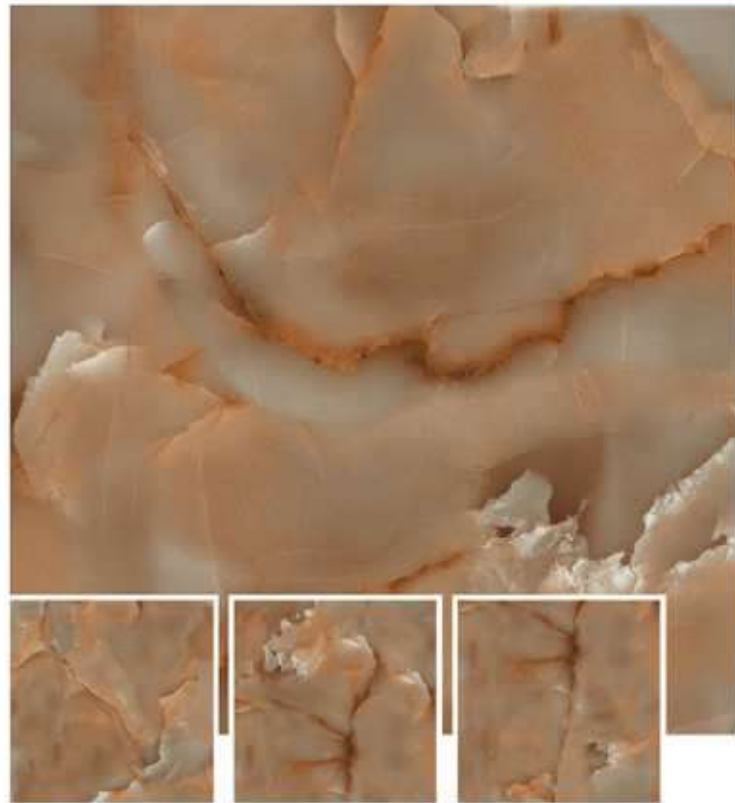

ROSO BROWN

1200x1200MM / 800x800MM

High Gloss Surface

4 Randoms

Available In: