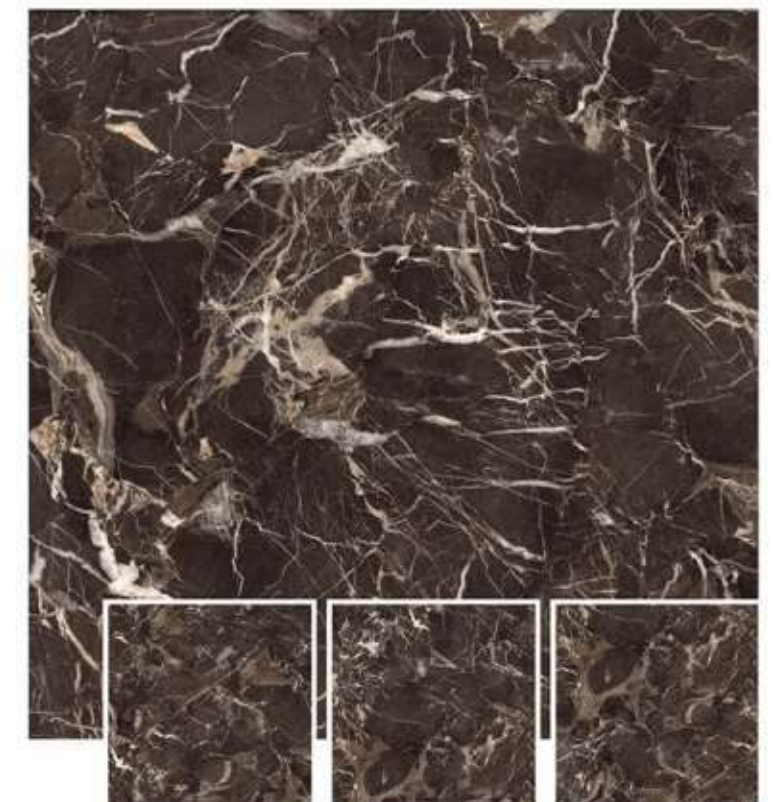

ESTRADA OLIVE

1200x1200MM / 800x800MM

High Gloss Surface

4 Randoms

Available In:

FANTASY CHOCO

1200x1200MM / 800x800MM

High Gloss Surface