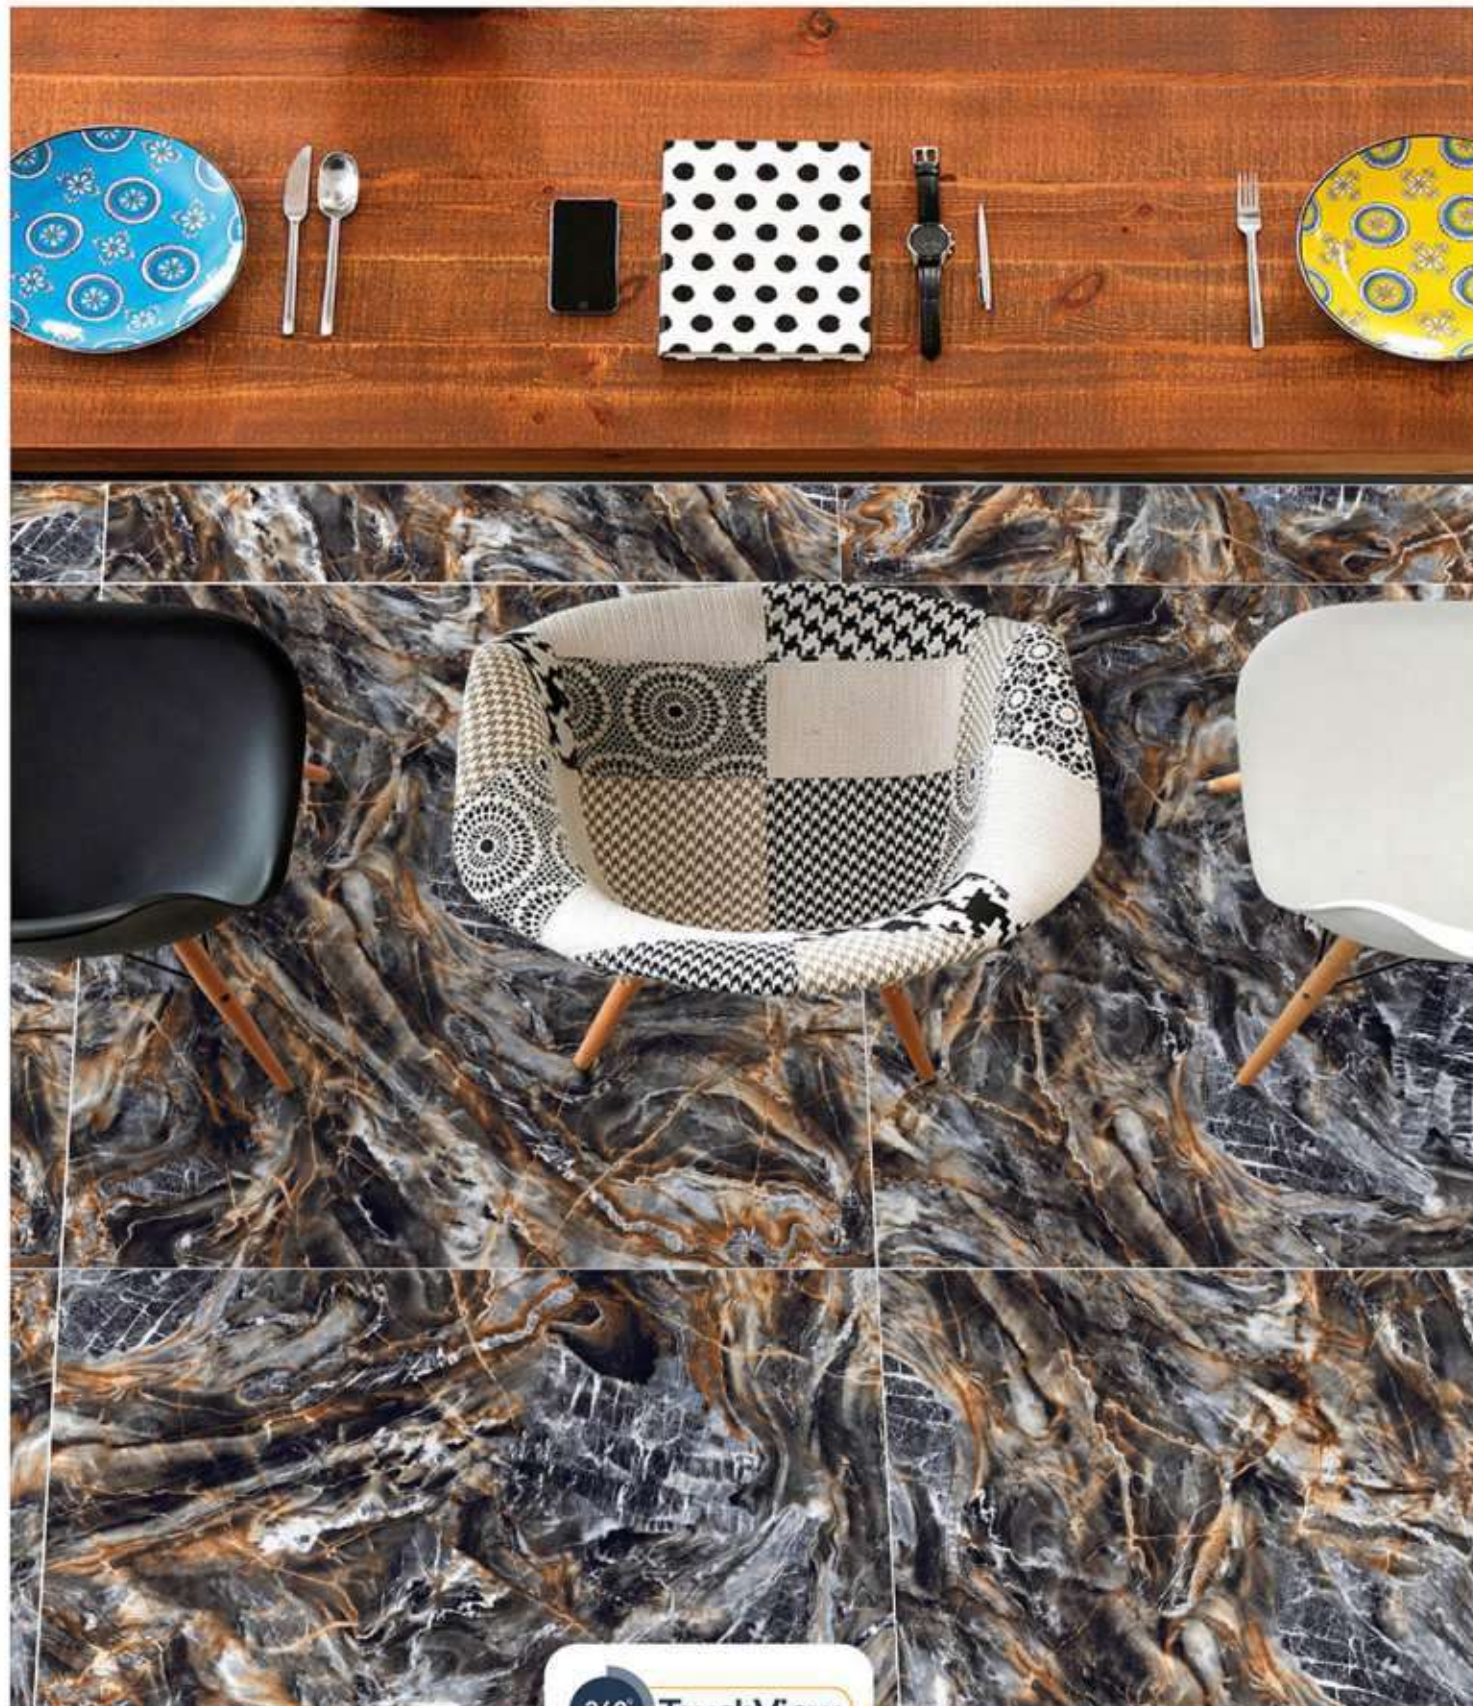

ALBENA

1200x1200MM / 800x800MM

High Gloss Surface

4 Randoms

Available In: