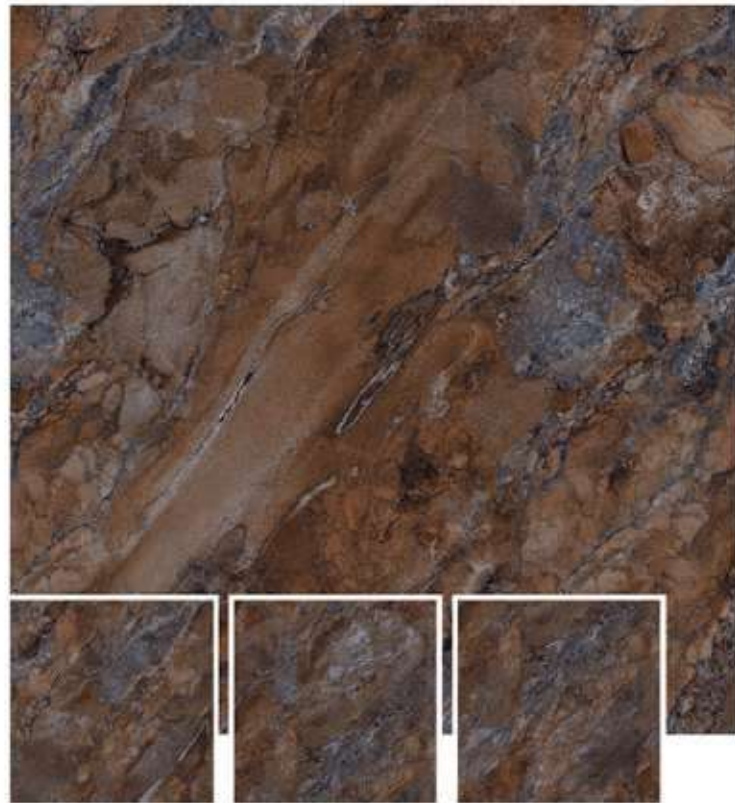

1200x1200MM / 800x800MM

High Gloss Surface

4 Randoms

Available In:

ILLUSION BROWN

1200x1200MM / 800x800MM

High Gloss Surface

4 Randoms