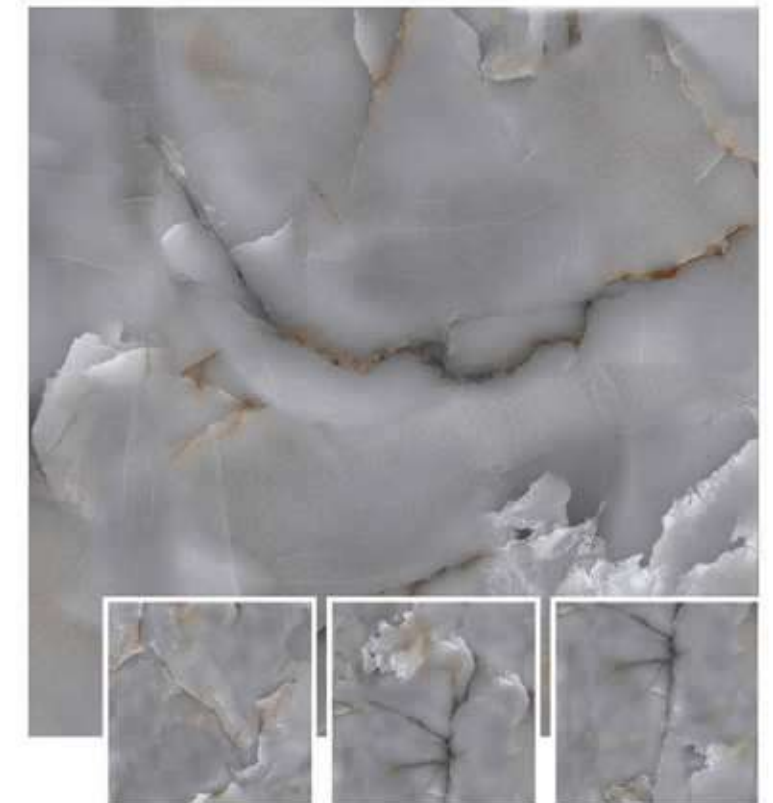

High Gloss Surface

4 Randoms

Available In:

ROSO ASH

1200x1200MM / 800x800MM

High Gloss Surface

4 Randoms

Available In: