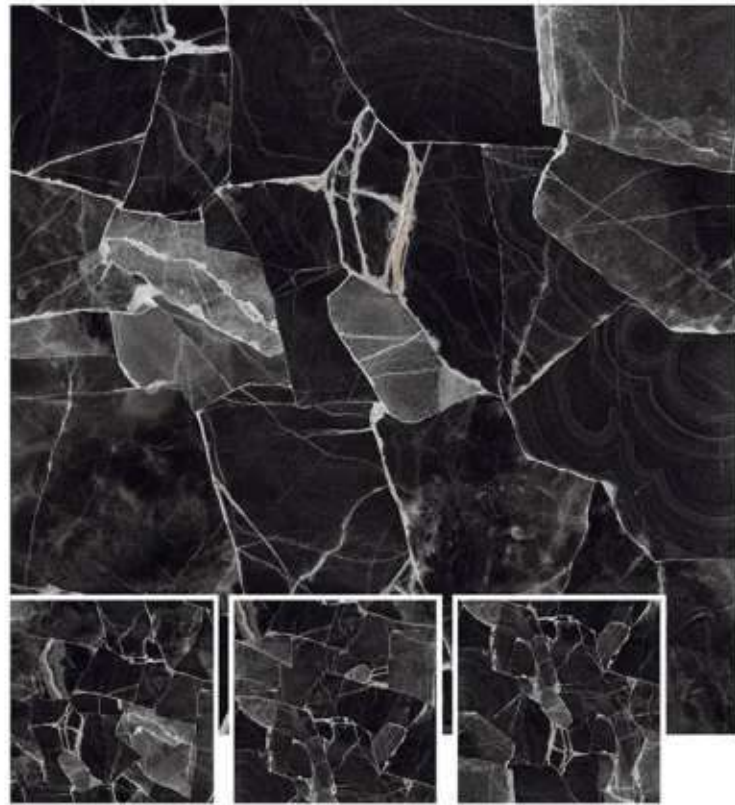

FLAMINGO BLACK

1200x1200MM / 800x800MM

Super High Gloss Surface

4 Randoms

Available In:

FUSSION NERO

1200x1200MM / 800x800MM

Super High Gloss Surface