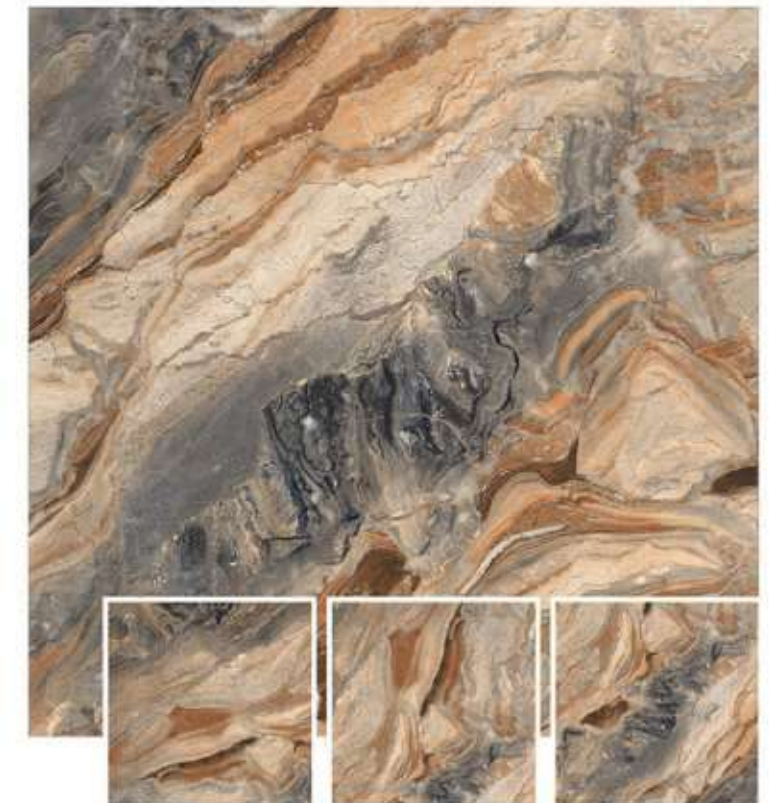

FRANCIA BROWN

1200x1200MM / 800x800MM

High Gloss Surface

4 Randoms

Available In:

FRANCIA GREY

1200x1200MM / 800x800MM

High Gloss Surface

4 Randoms

Available In: