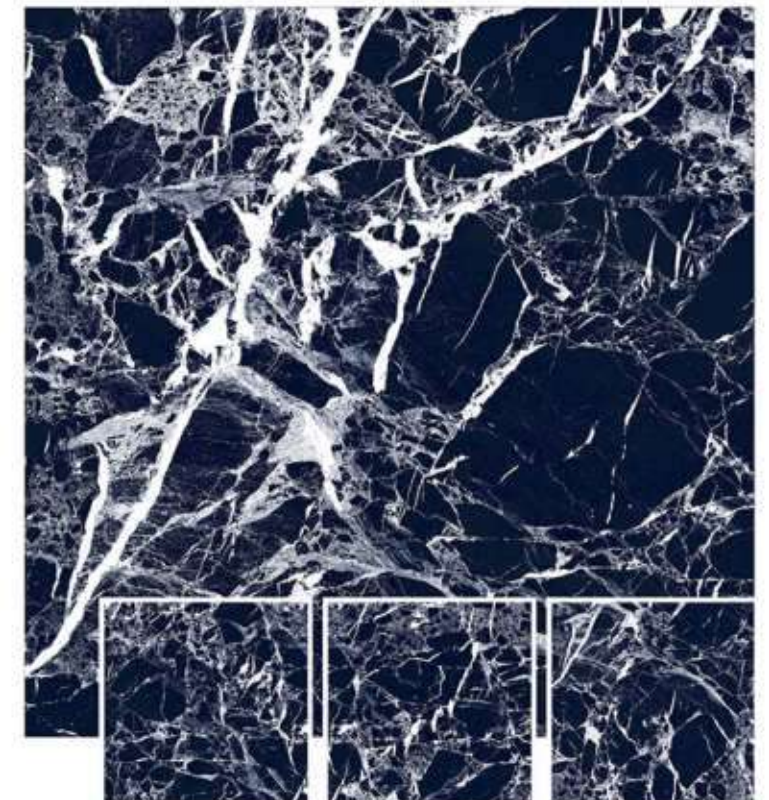

PORTO NAVY

1200x1200MM / 800x800MM

Super High Gloss Surface

4 Randoms

Available In: