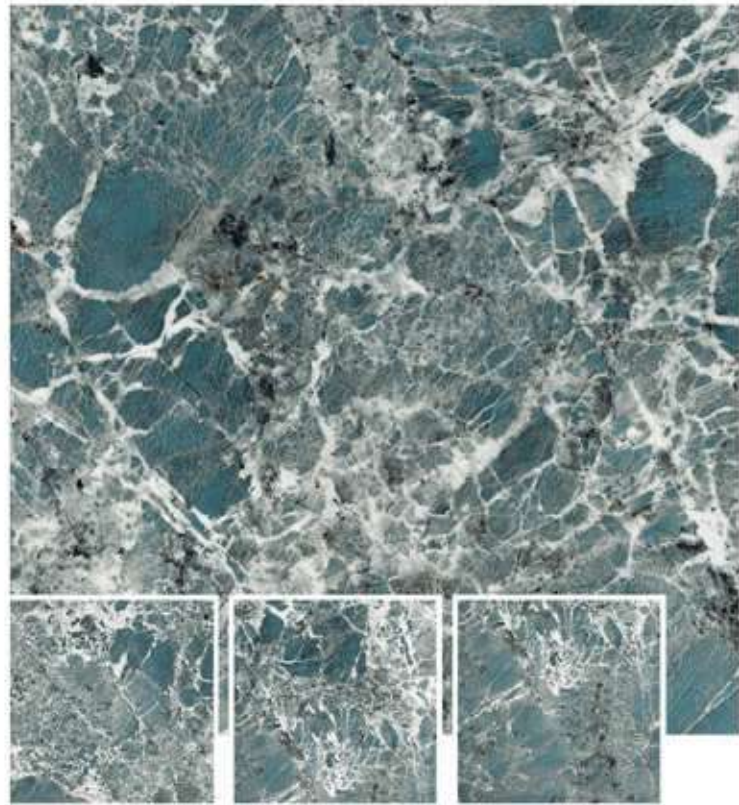

BABYLONIA GREEN

1200x1200MM / 800x800MM

High Gloss Surface

4 Randoms

Available In: