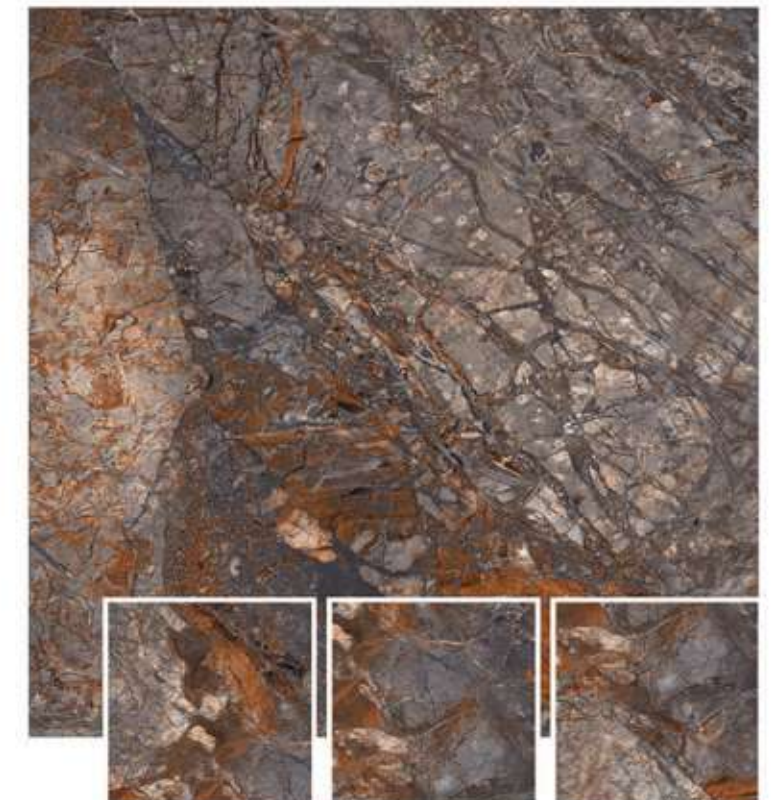

PICASSO COTTO

1200x1200MM / 800x800MM

High Gloss Surface

4 Randoms

Available In: