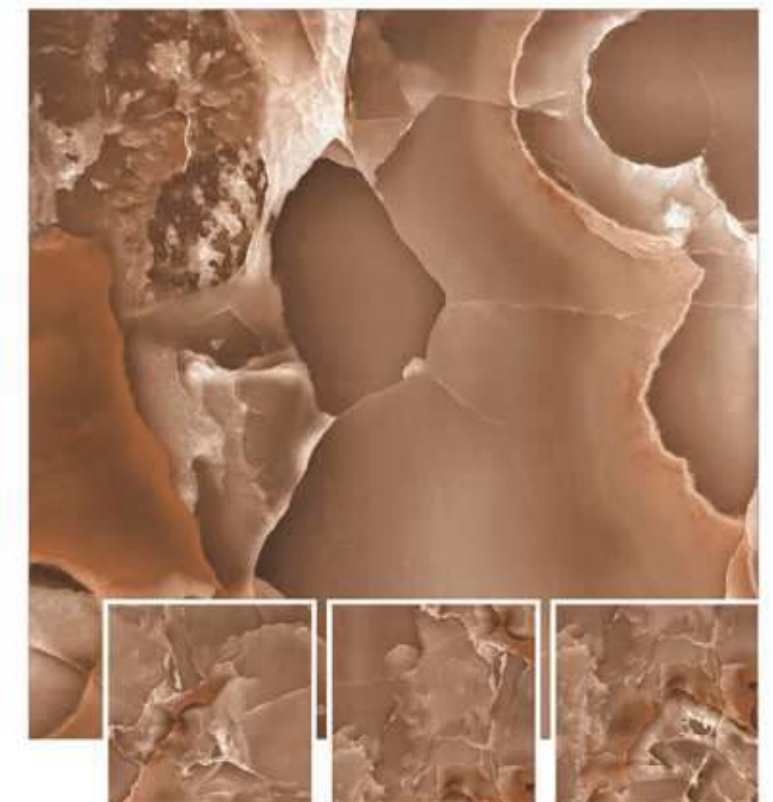

ITALINO BRONZE

1200x1200MM / 800x800MM

High Gloss Surface

4 Randoms

Available In: