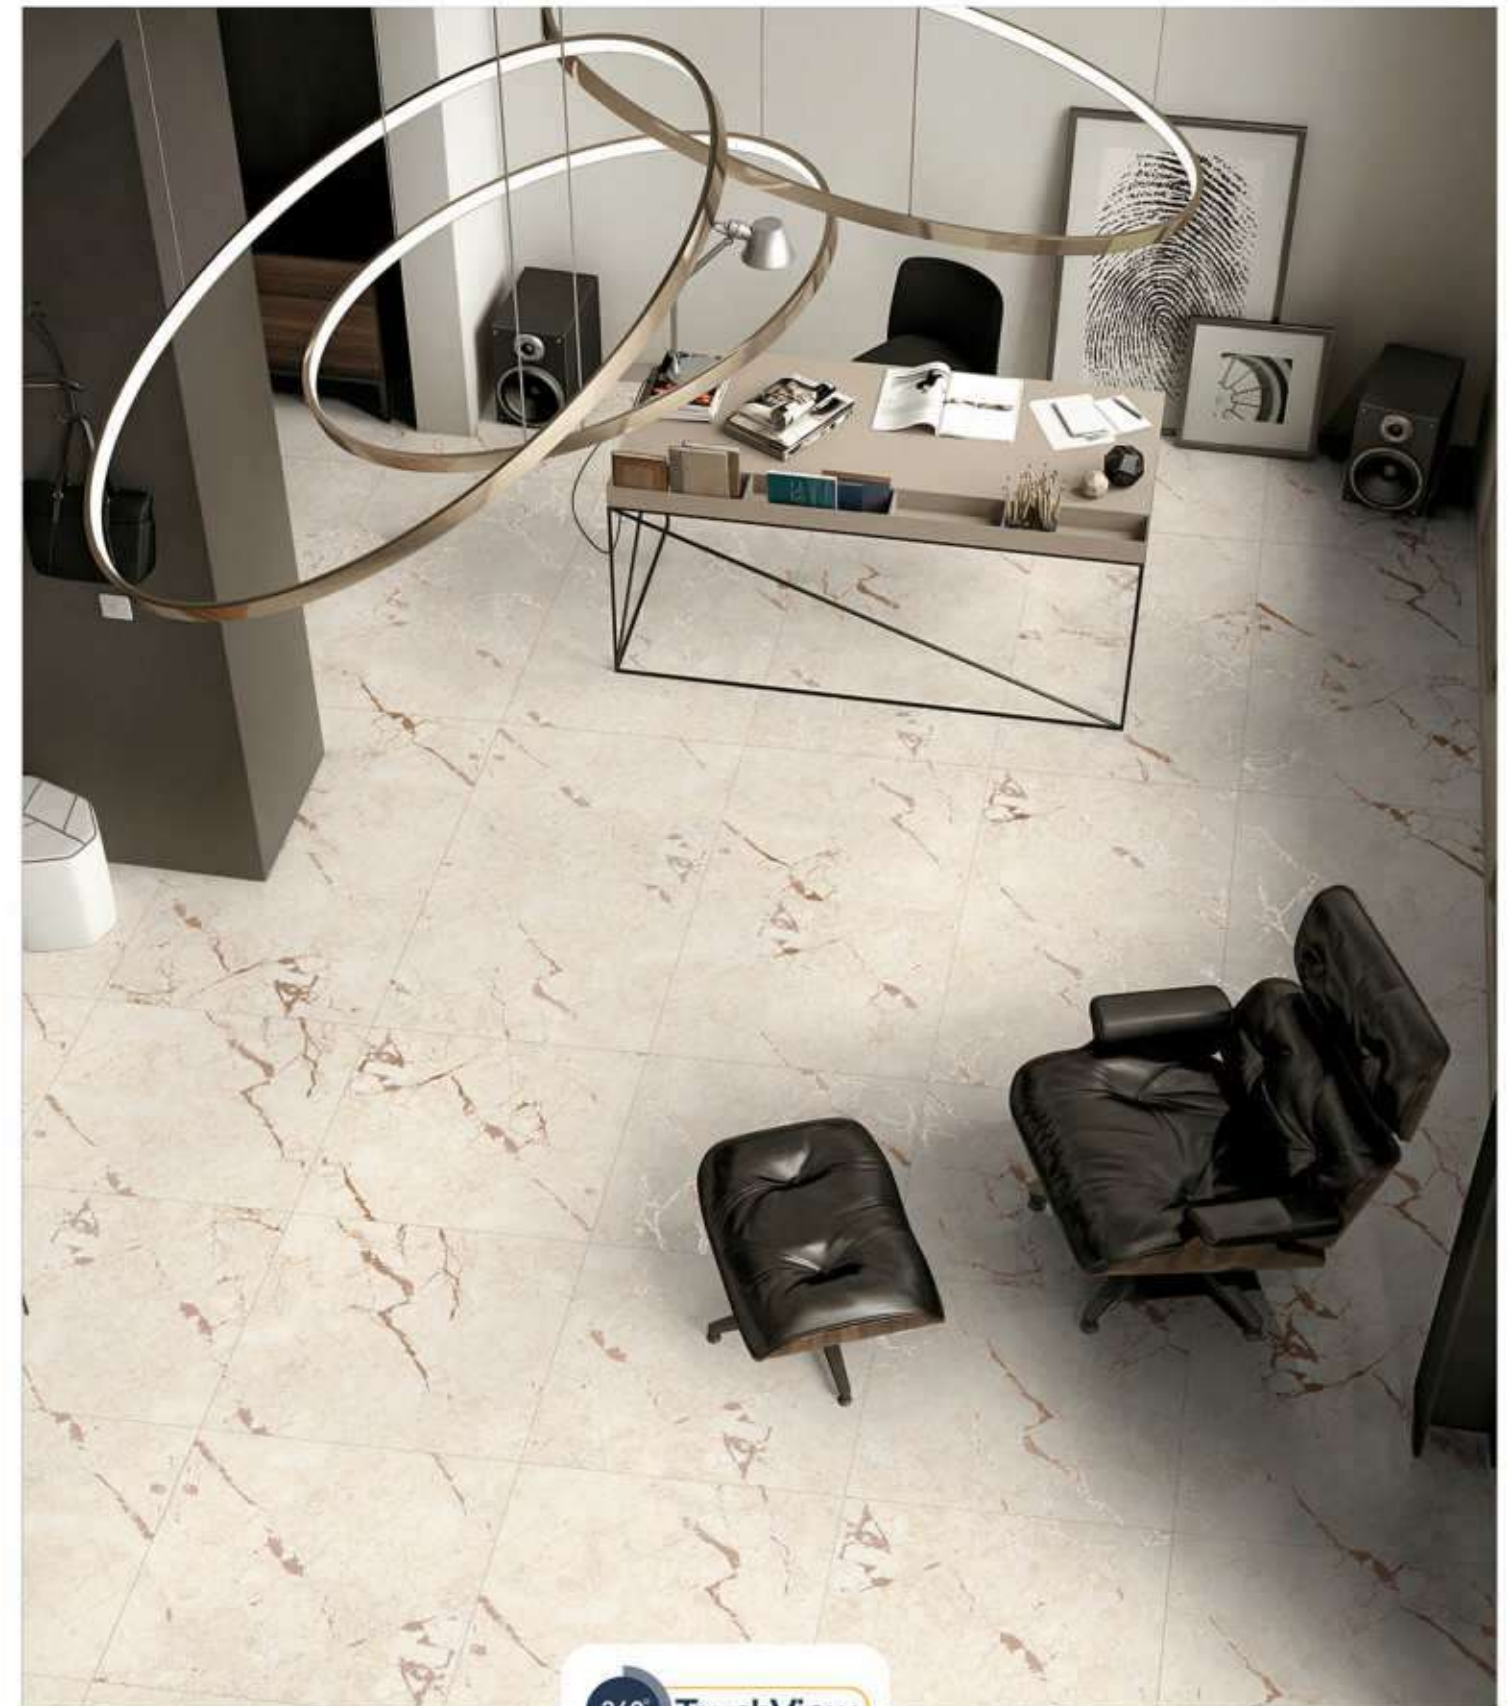

COSTA BEIGE

1200x1200MM / 800x800MM

Carving Surface

4 Randoms

Available In: