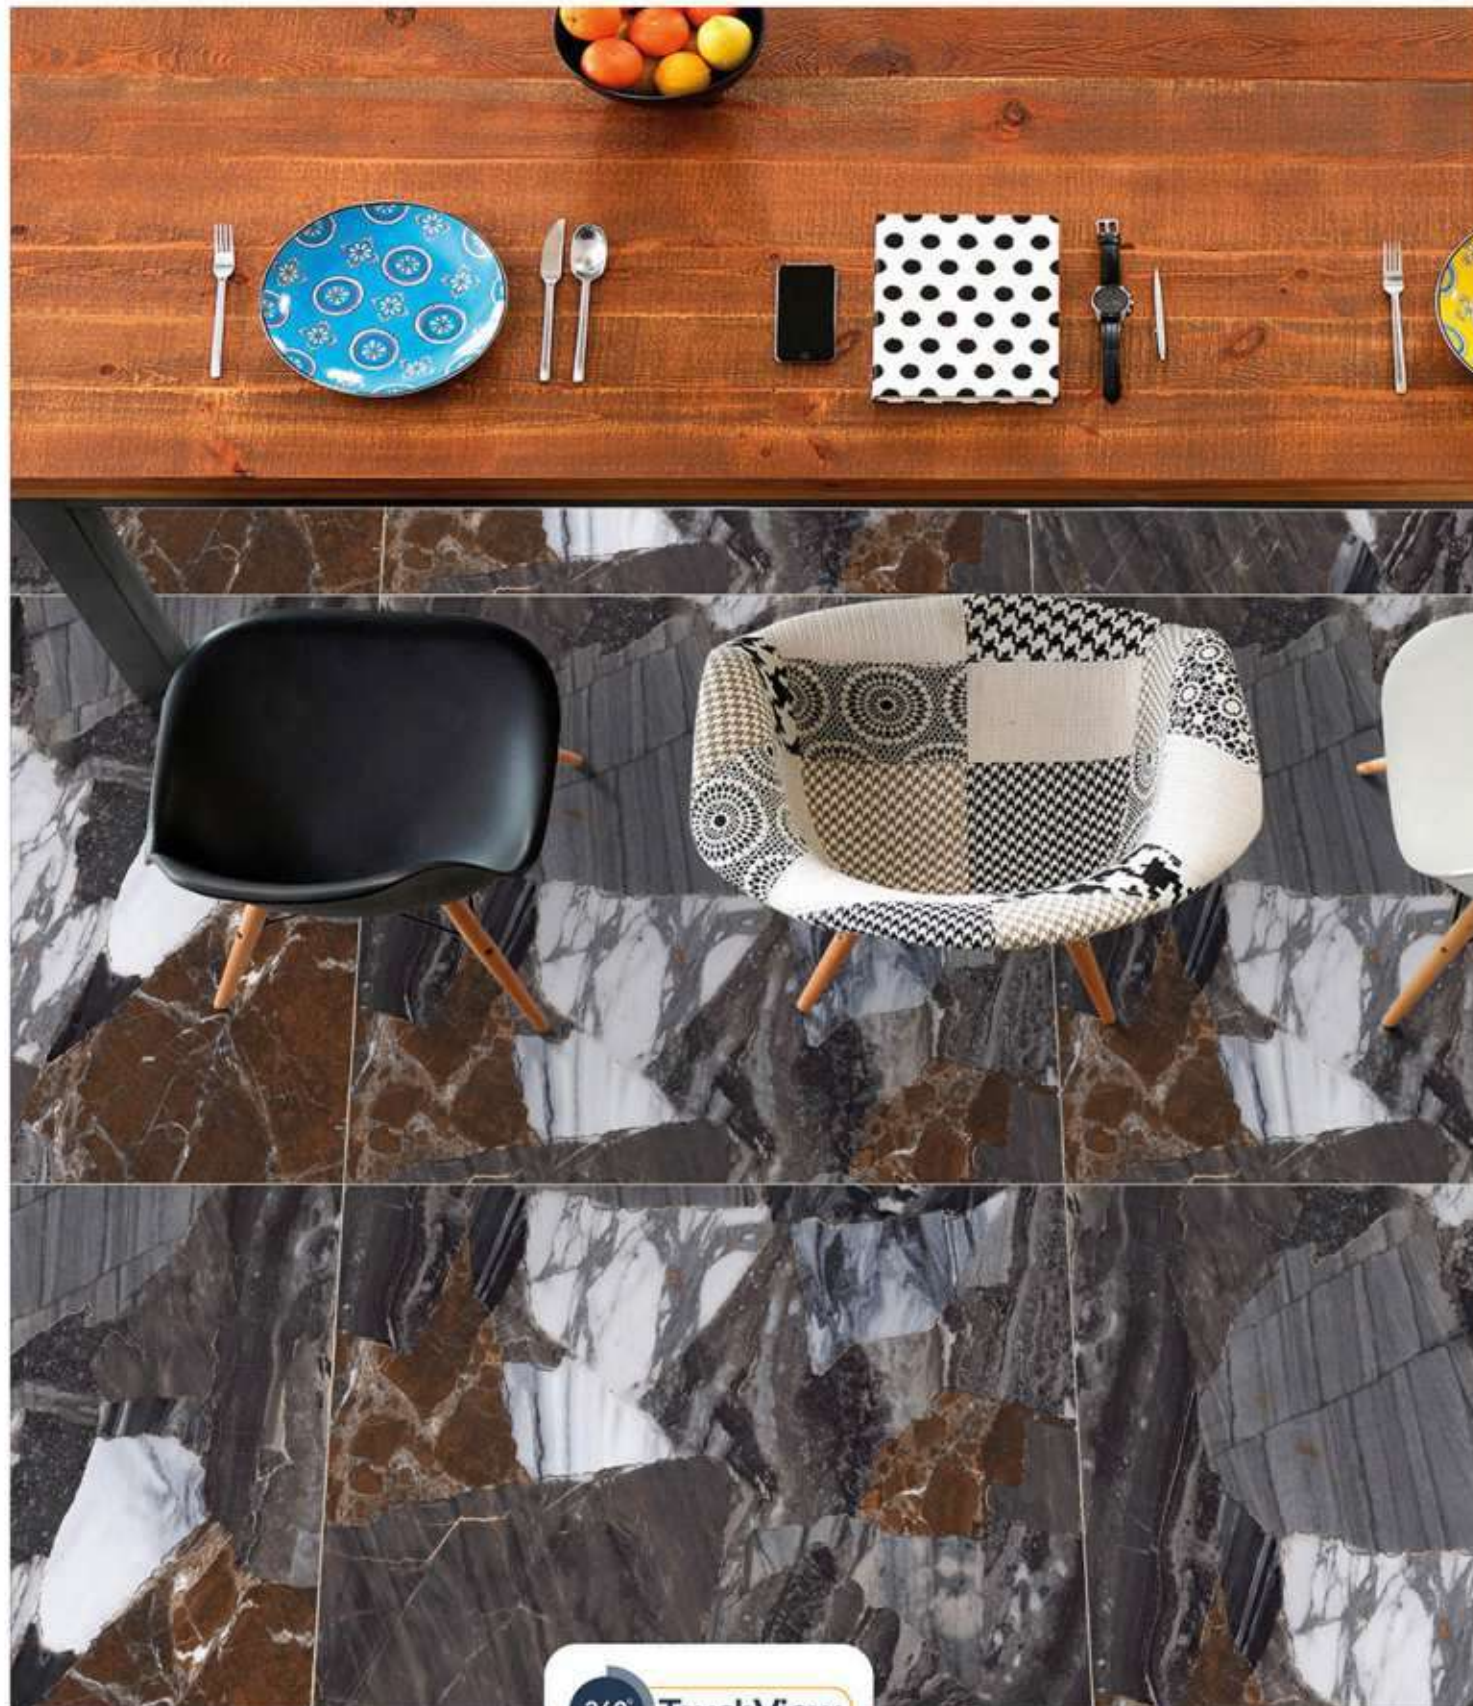

OROBICO BROWN

1200x1200MM / 800x800MM

High Gloss Surface

4 Randoms

Available In:

PEARL CHOCO

1200x1200MM / 800x800MM

High Gloss Surface