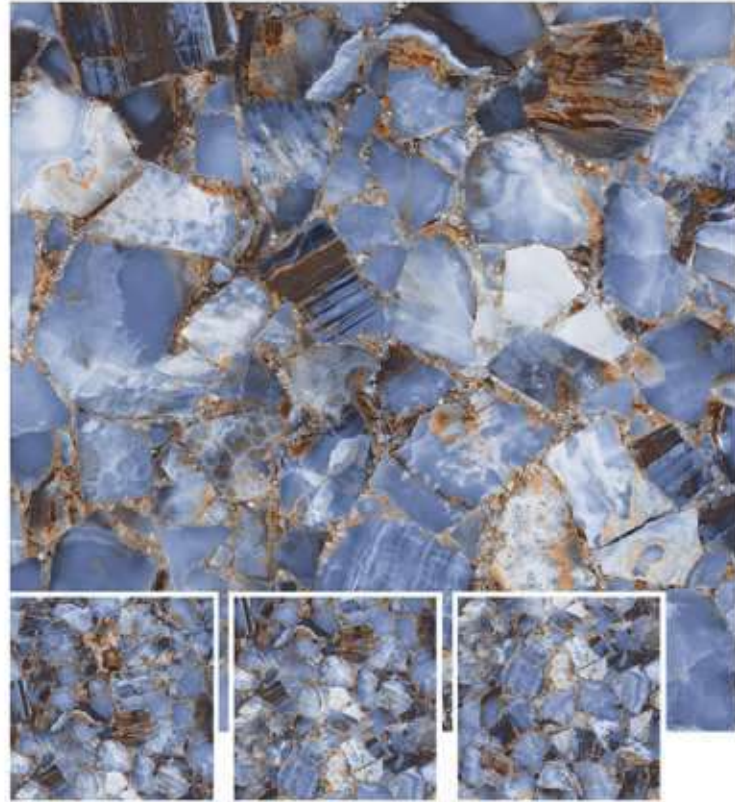

AGATE BLUE

1200x1200MM / 800x800MM

High Gloss Surface

4 Randoms

Available In:

AGATE GRAFITE

1200x1200MM / 800x800MM

High Gloss Surface

4 Randoms

Available In: