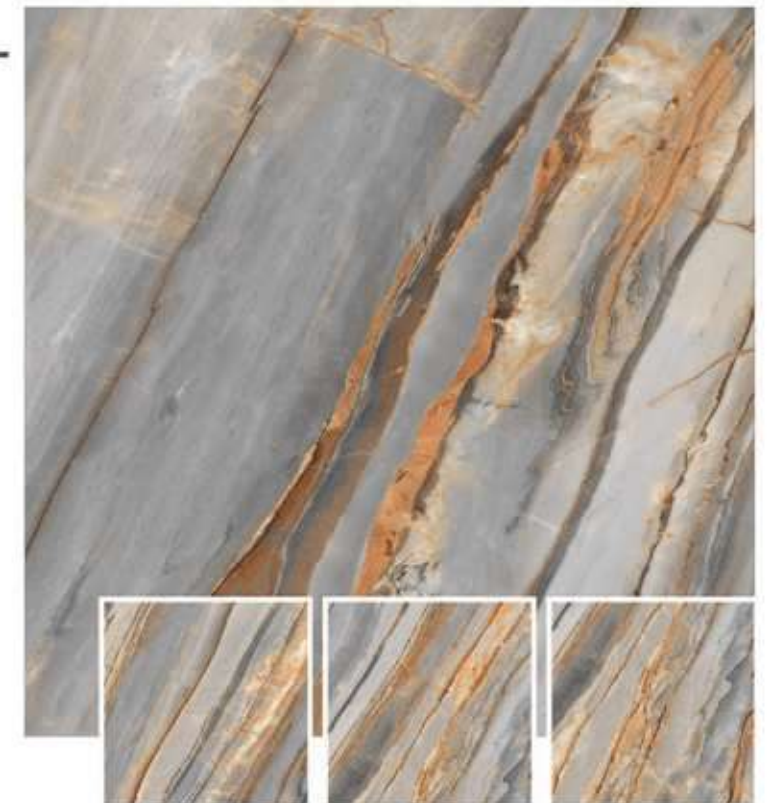

MONTECARLO NATURAL

1200x1200MM / 800x800MM

High Gloss Surface

4 Randoms

Available In: