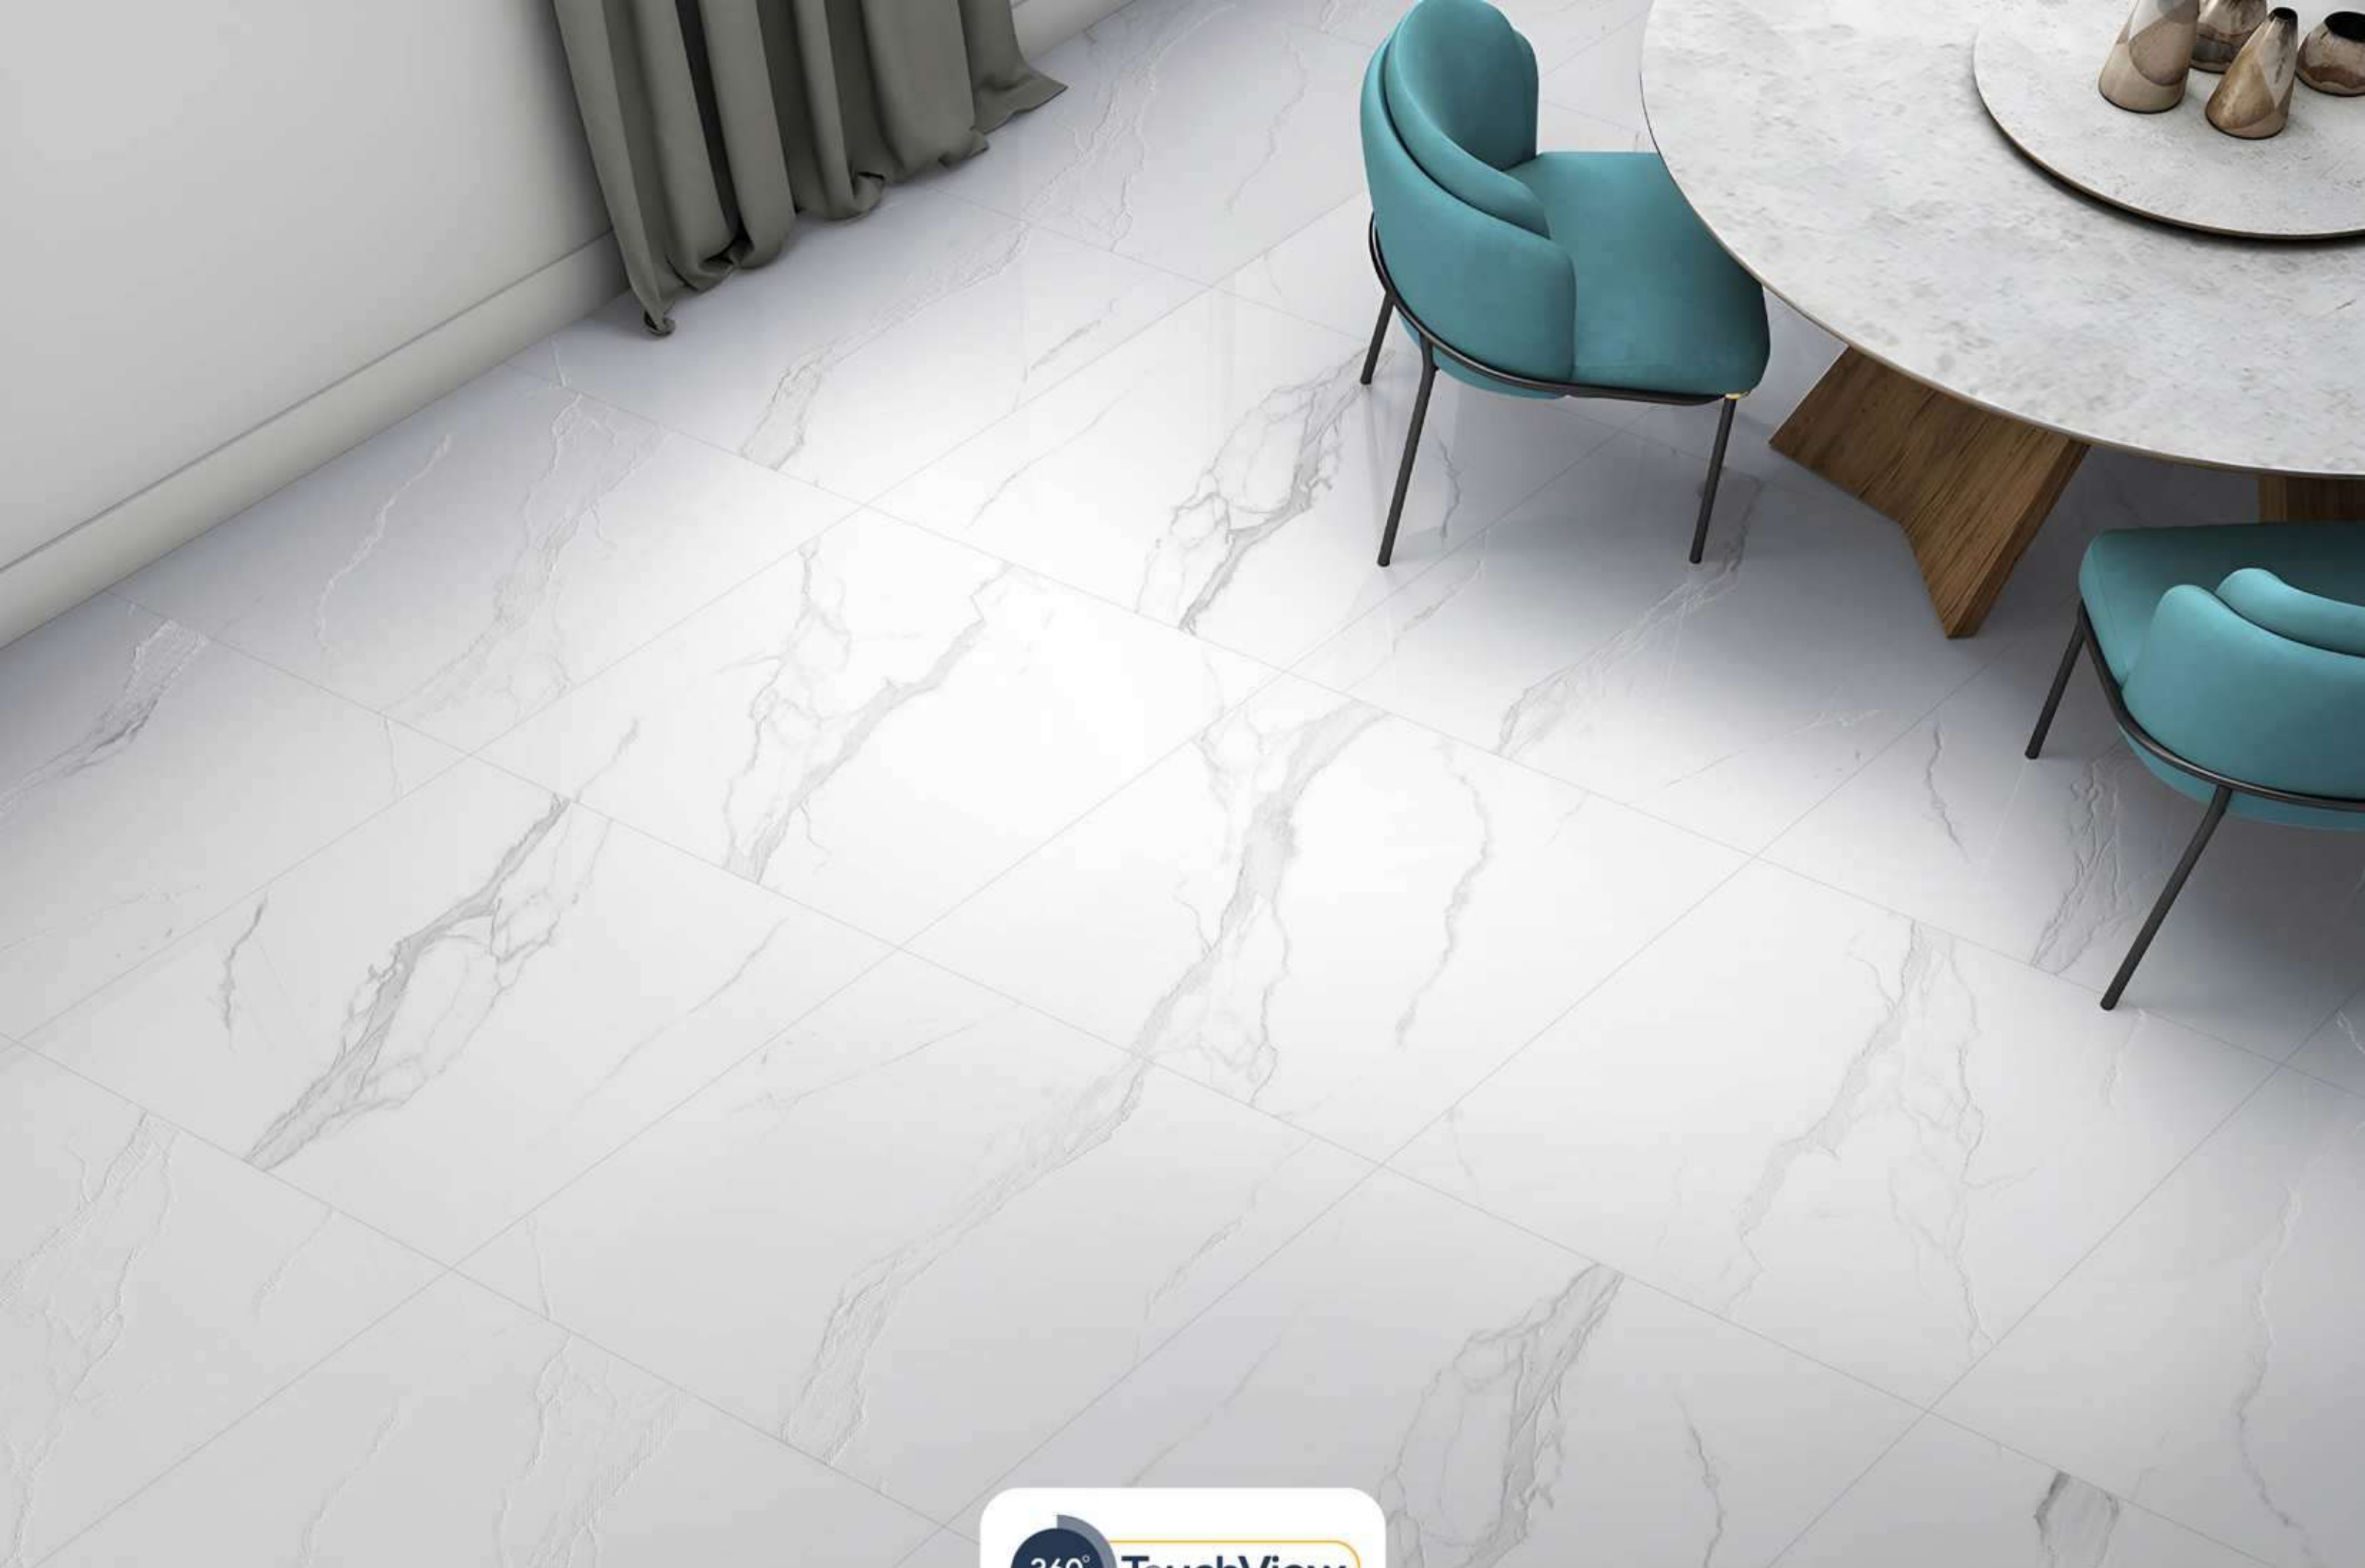

CARVIN WHITE

1200x1200MM / 800x800MM

Carving Surface

4 Randoms

Available In:

CASA WHITE

1200x1200MM / 800x800MM

Carving Surface