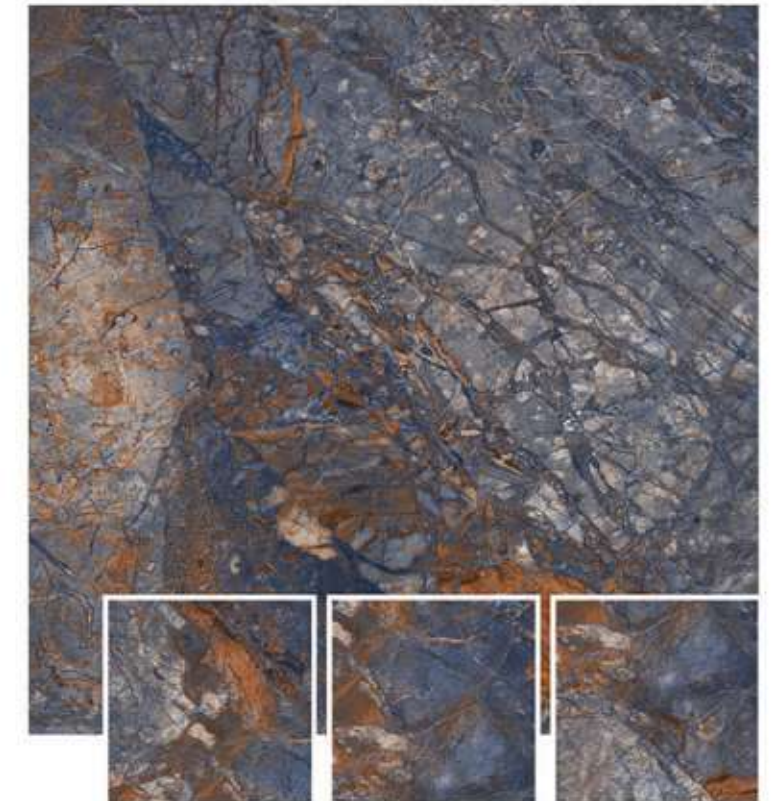

Available In:

PICASSO AZUL

1200x1200MM / 800x800MM

High Gloss Surface

4 Randoms

Available In:

PICASSO COTTO

1200x1200MM / 800x800MM