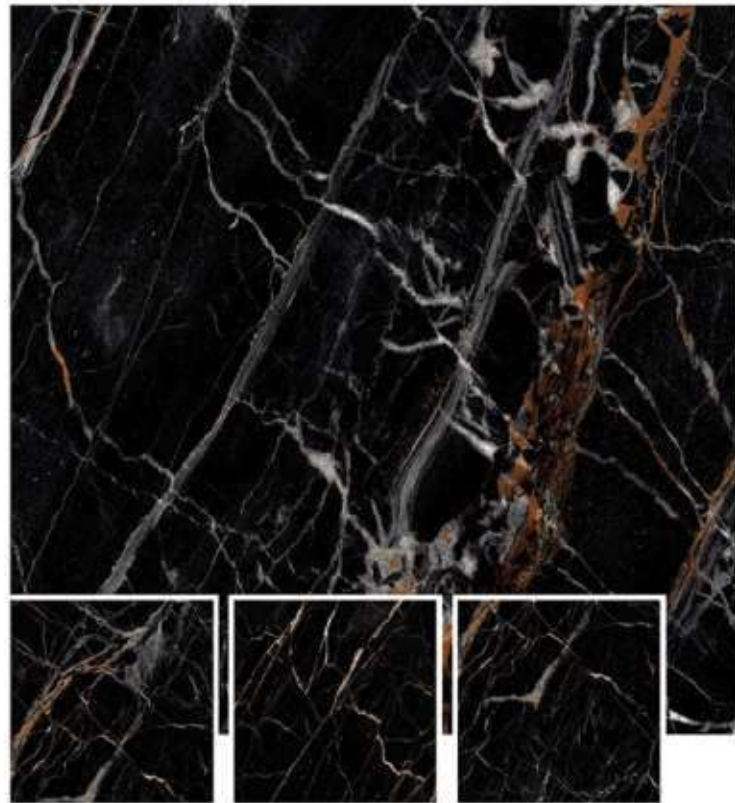

AMICA

1200x1200MM / 800x800MM

Super High Gloss Surface

4 Randoms

Available In: