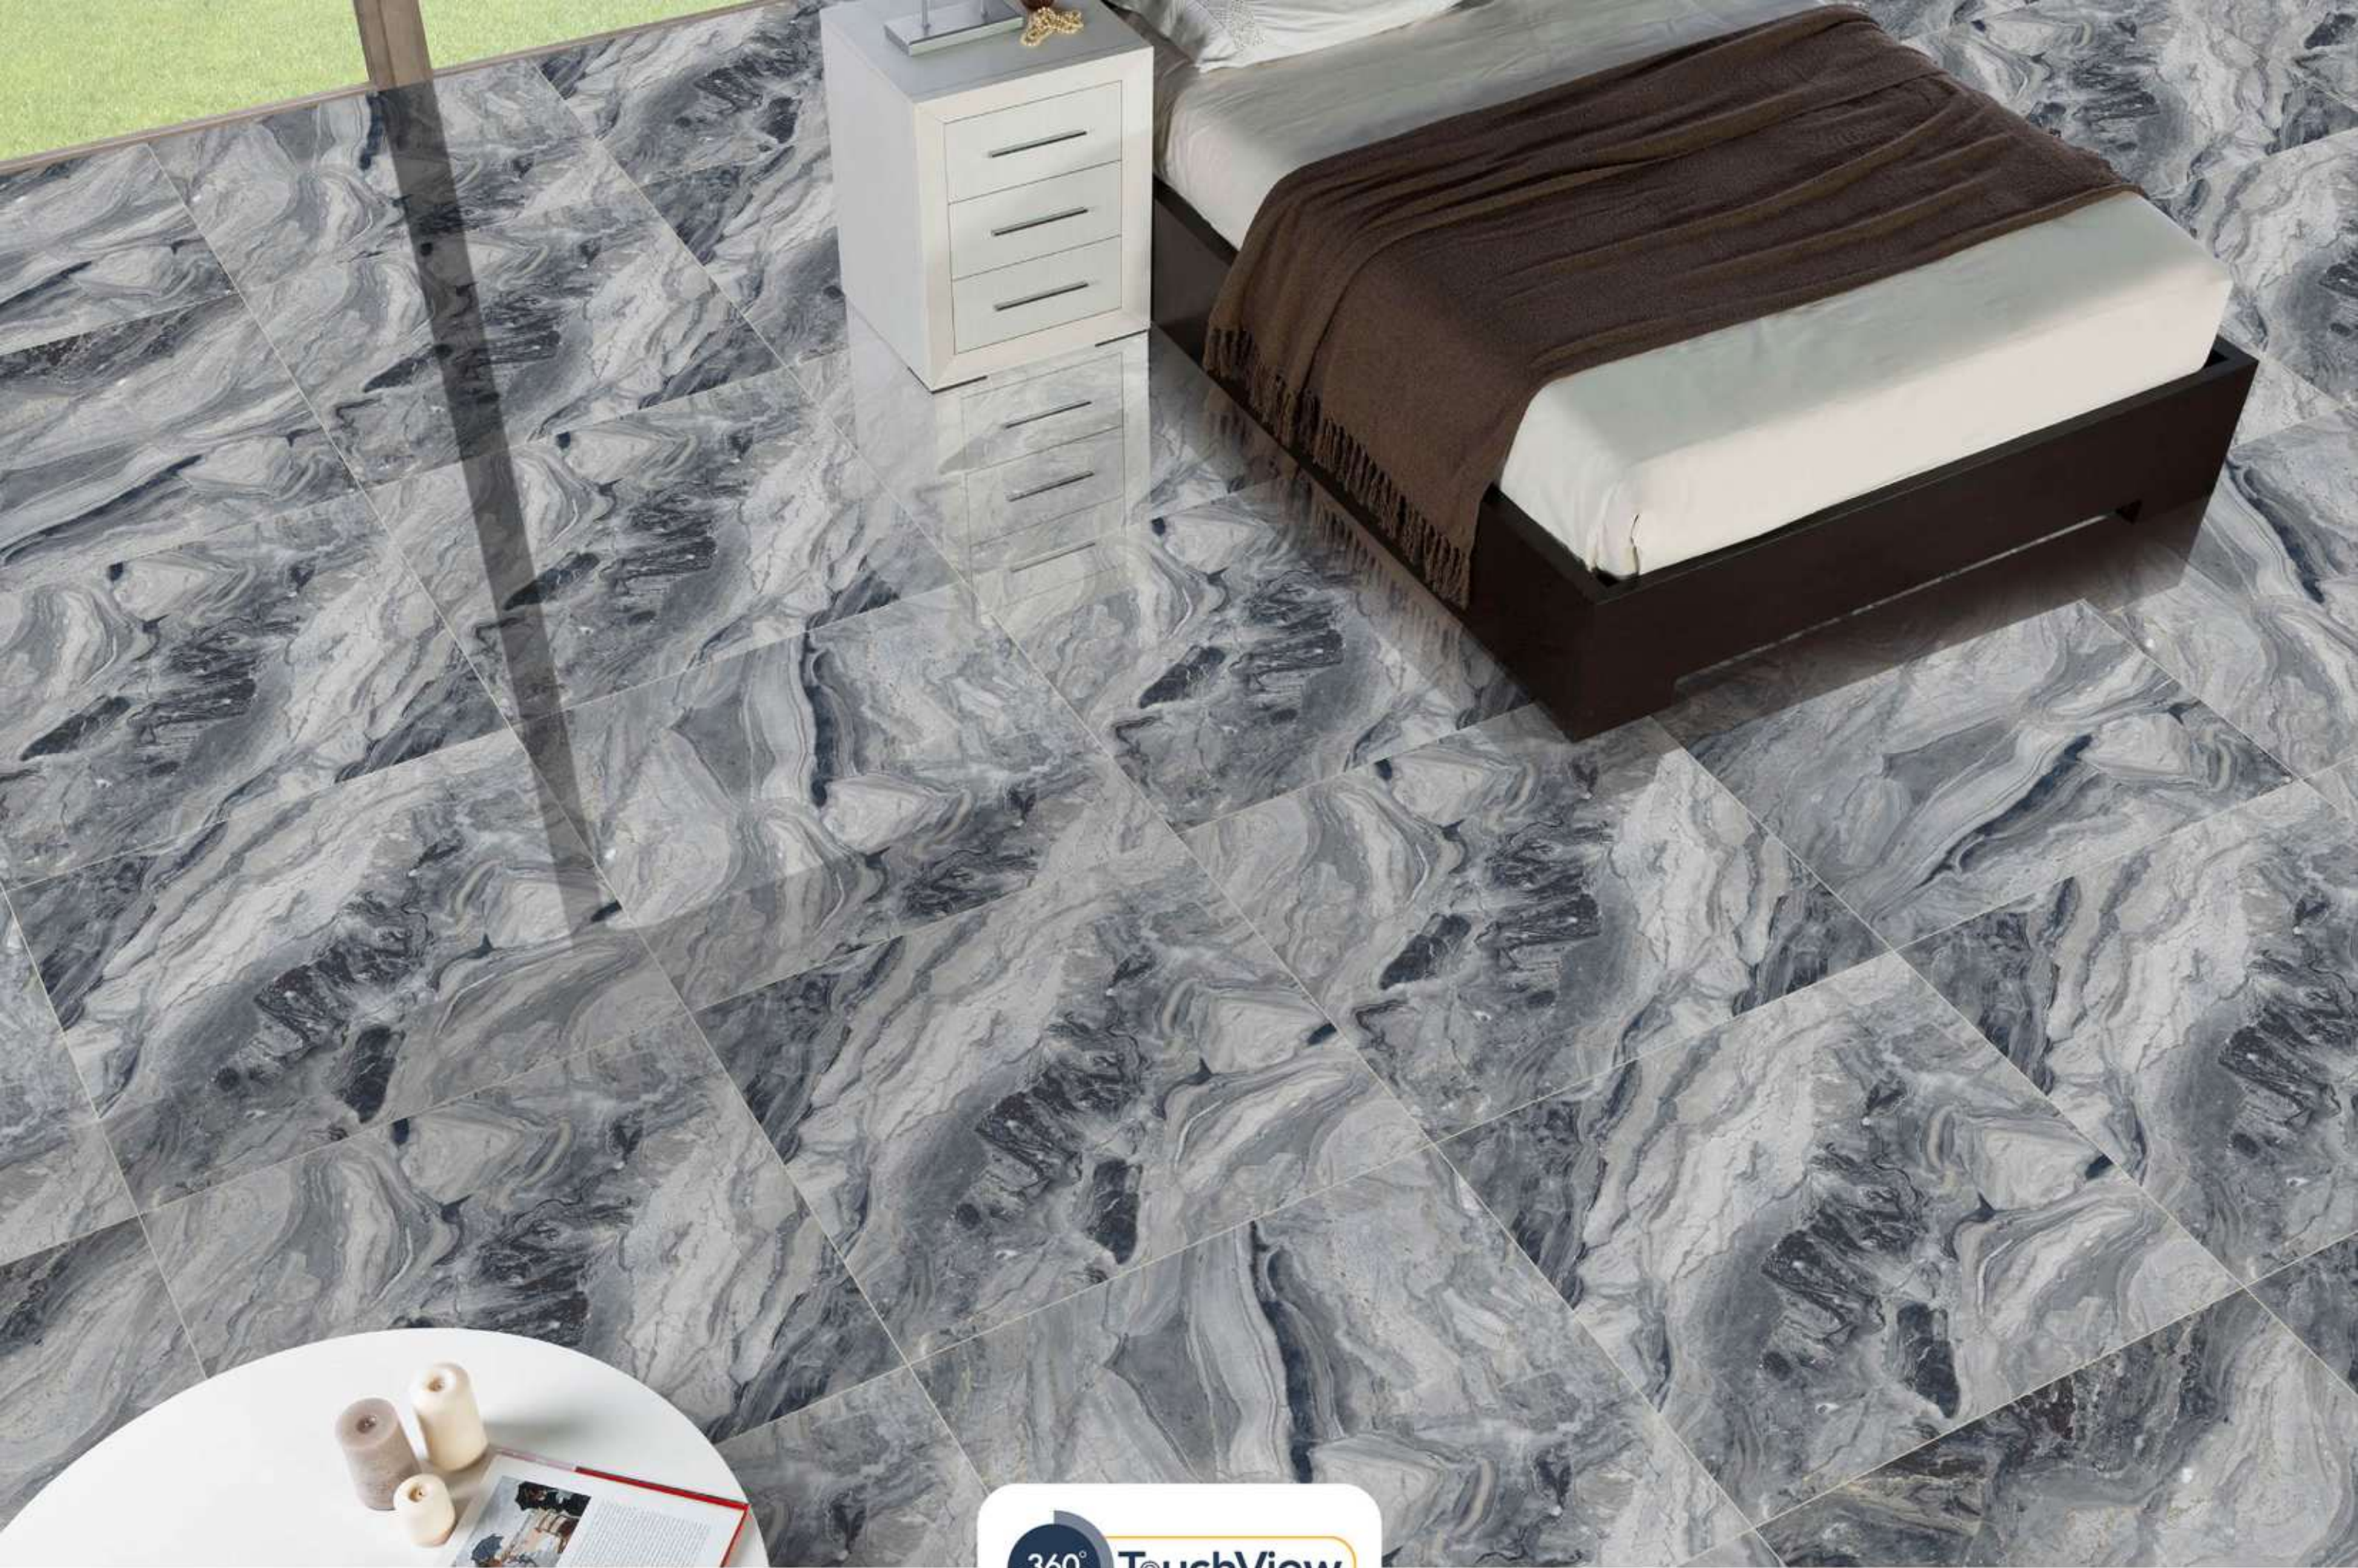

Available In:

GALAXY

1200x1200MM / 800x800MM

High Gloss Surface

4 Randoms

Available In:

HEXA BROWN

1200x1200MM / 800x800MM