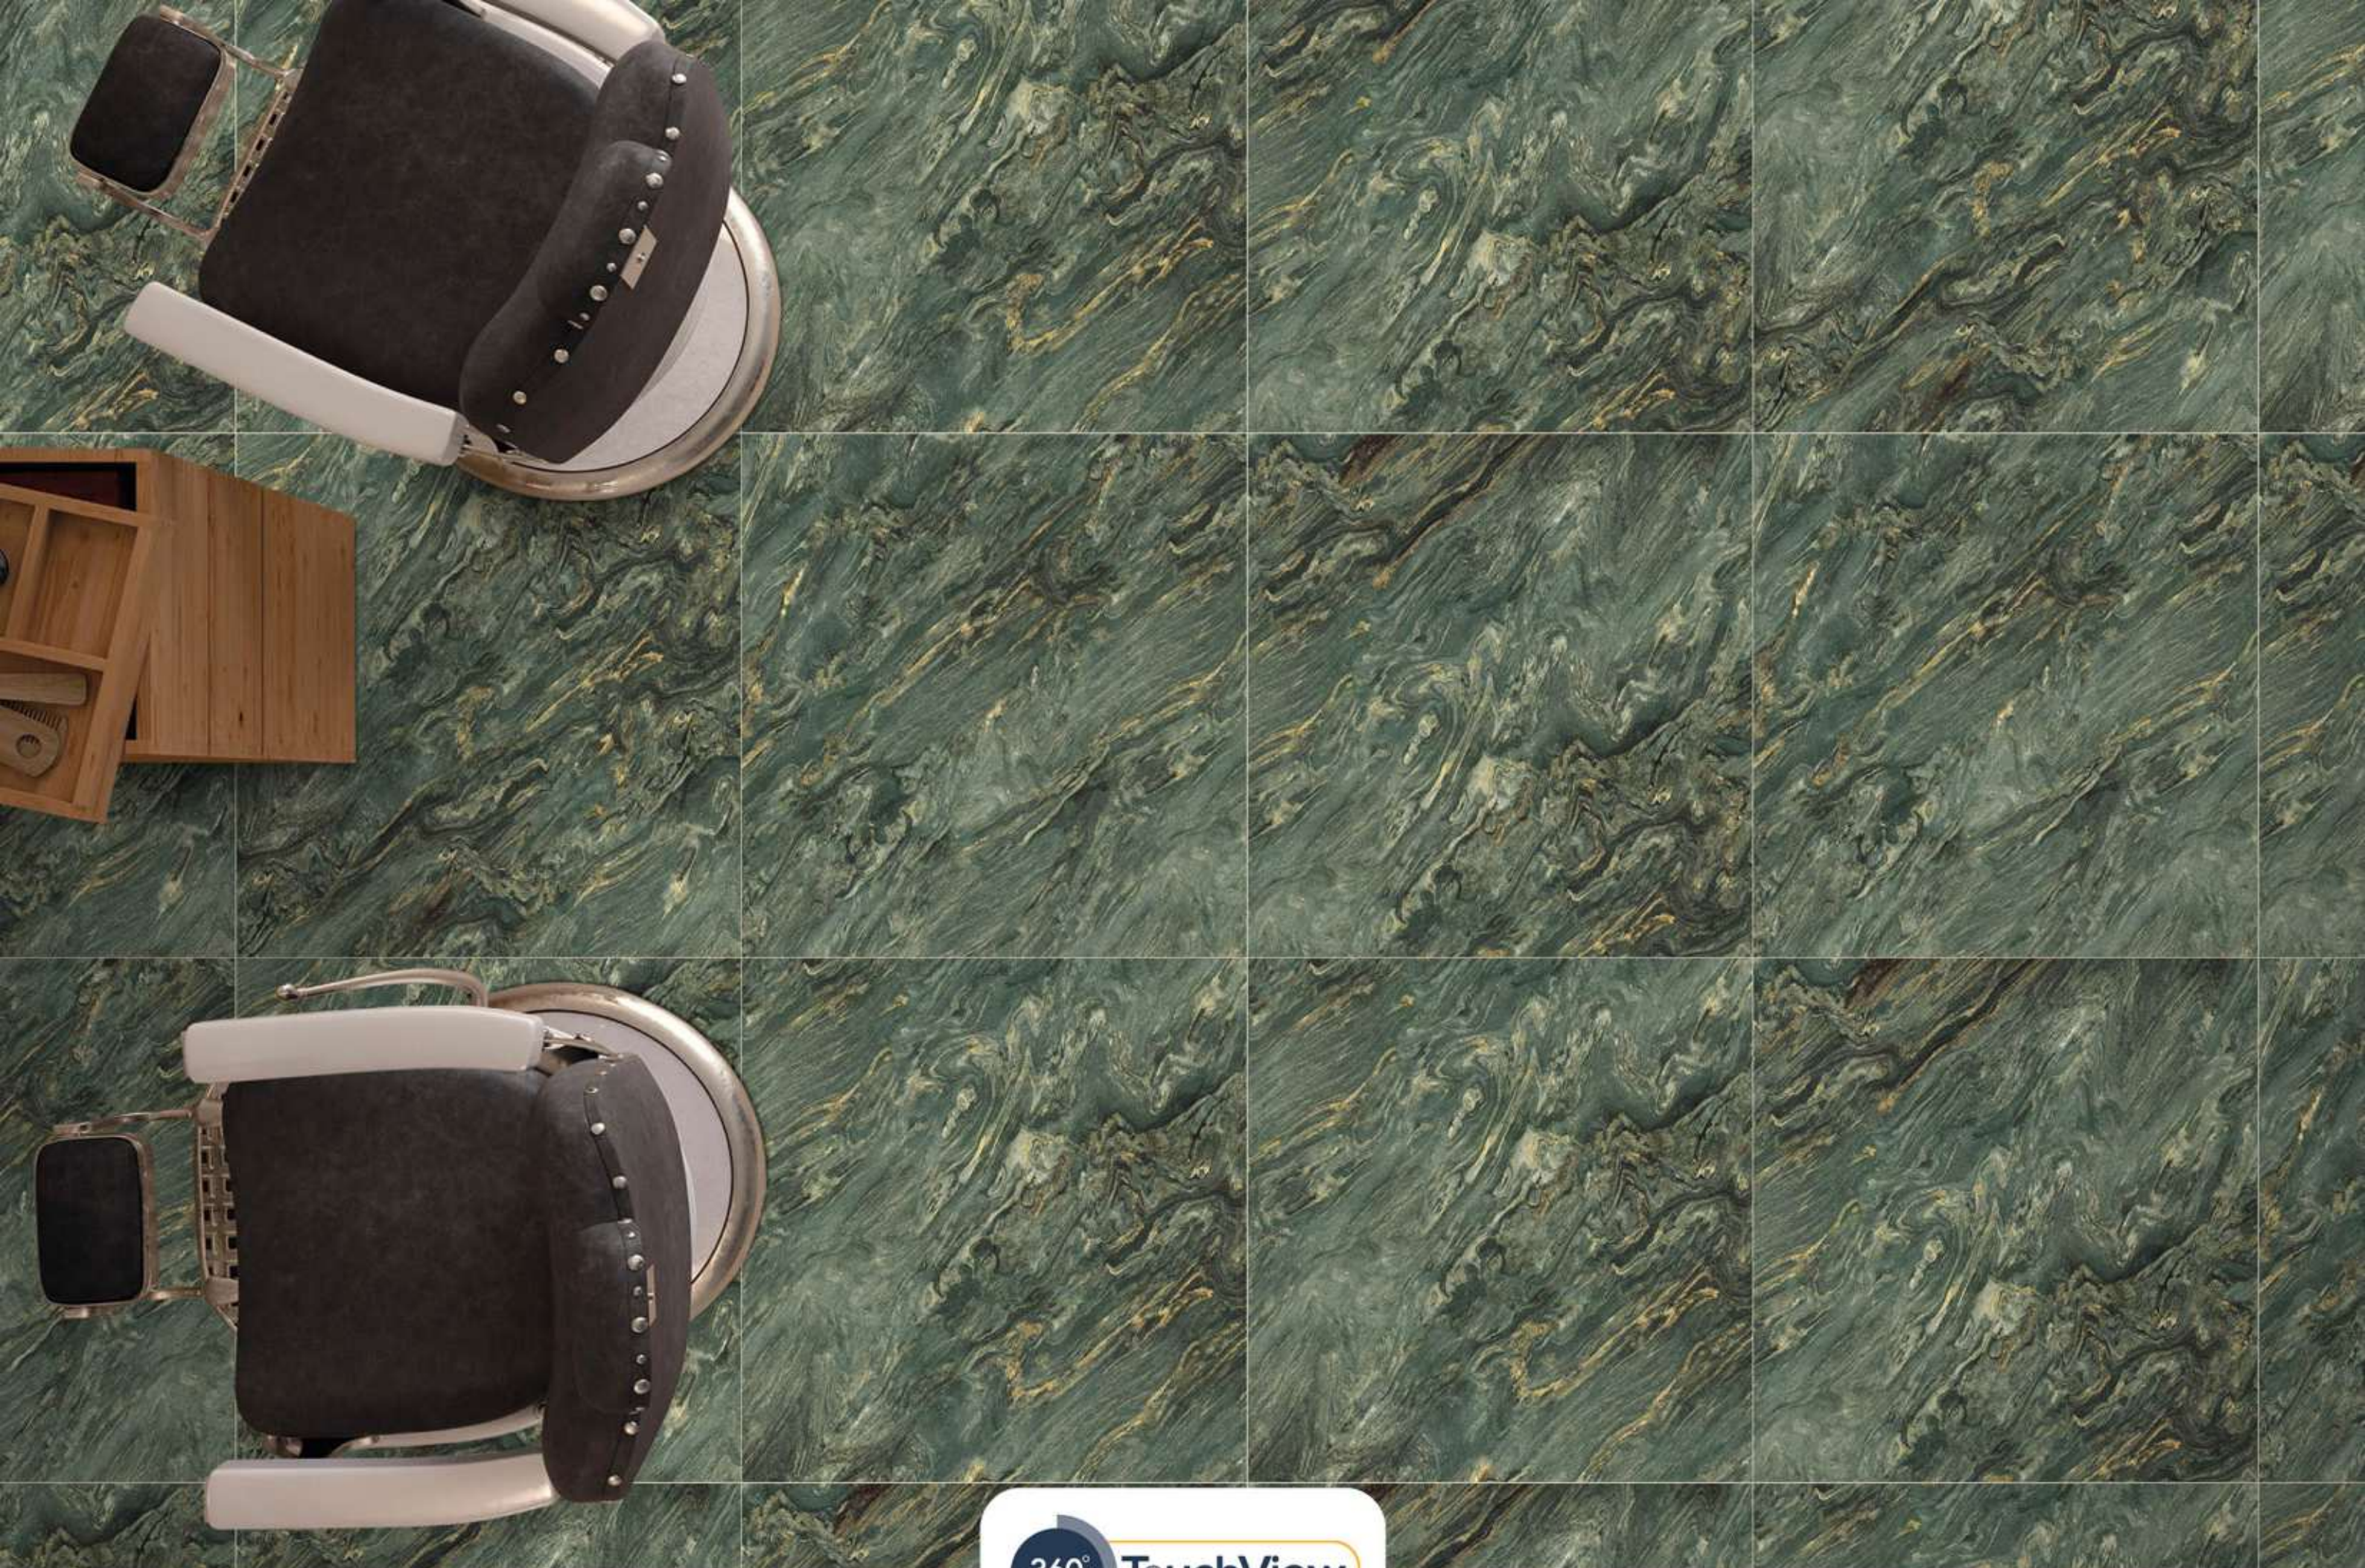

PORTO CHOCO

1200x1200MM / 800x800MM

High Gloss surface

4 Randoms

Available In:

RIVERA

1200x1200MM / 800x800MM

High Gloss Surface