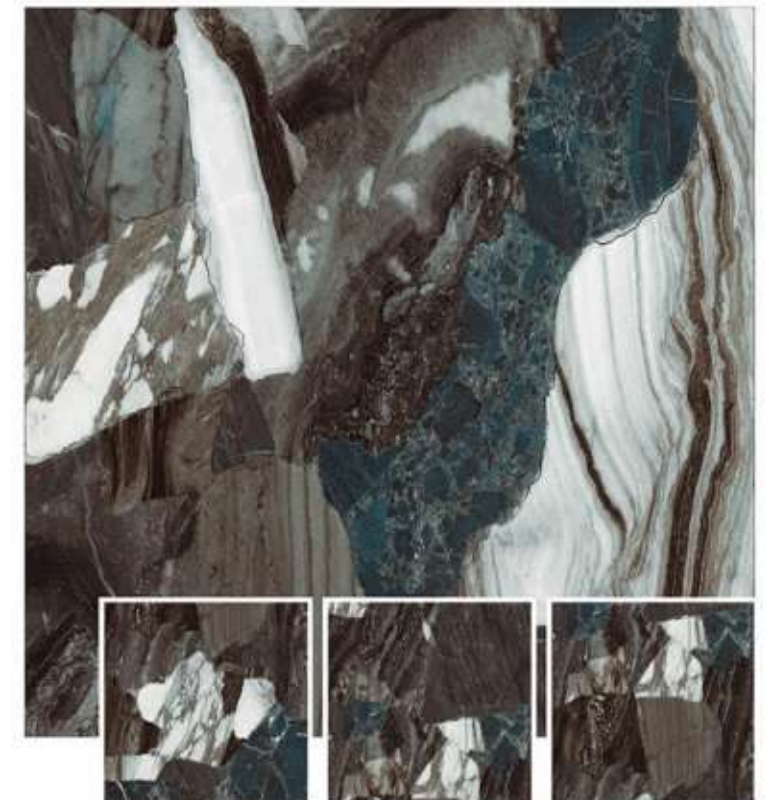

PEARL GREEN

1200x1200MM / 800x800MM

High Gloss Surface

4 Randoms

Available In: