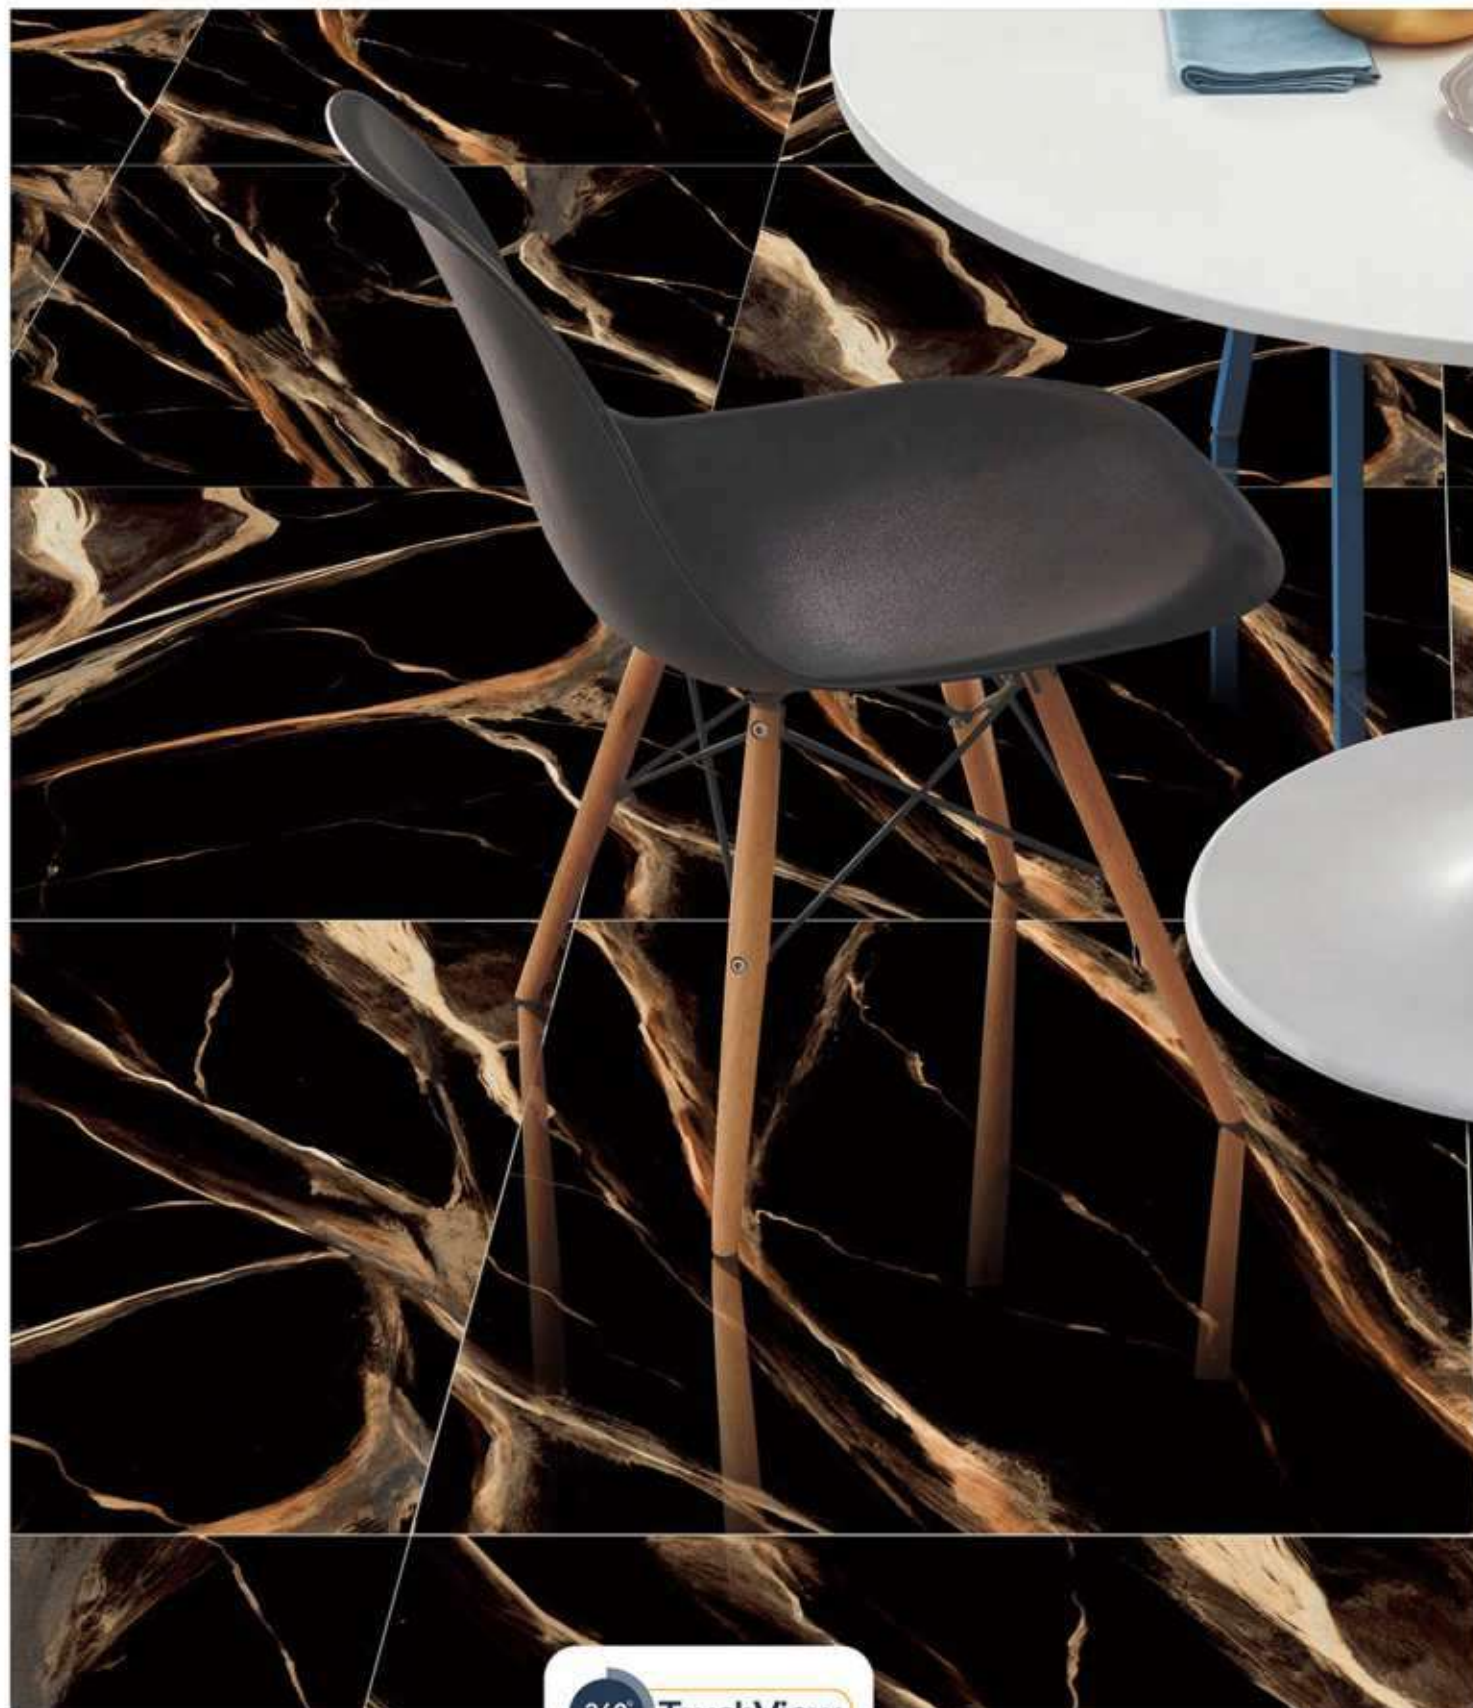

ABERICO GOLD

1200x1200MM / 800x800MM

Super High Gloss Surface

4 Randoms

Available In: