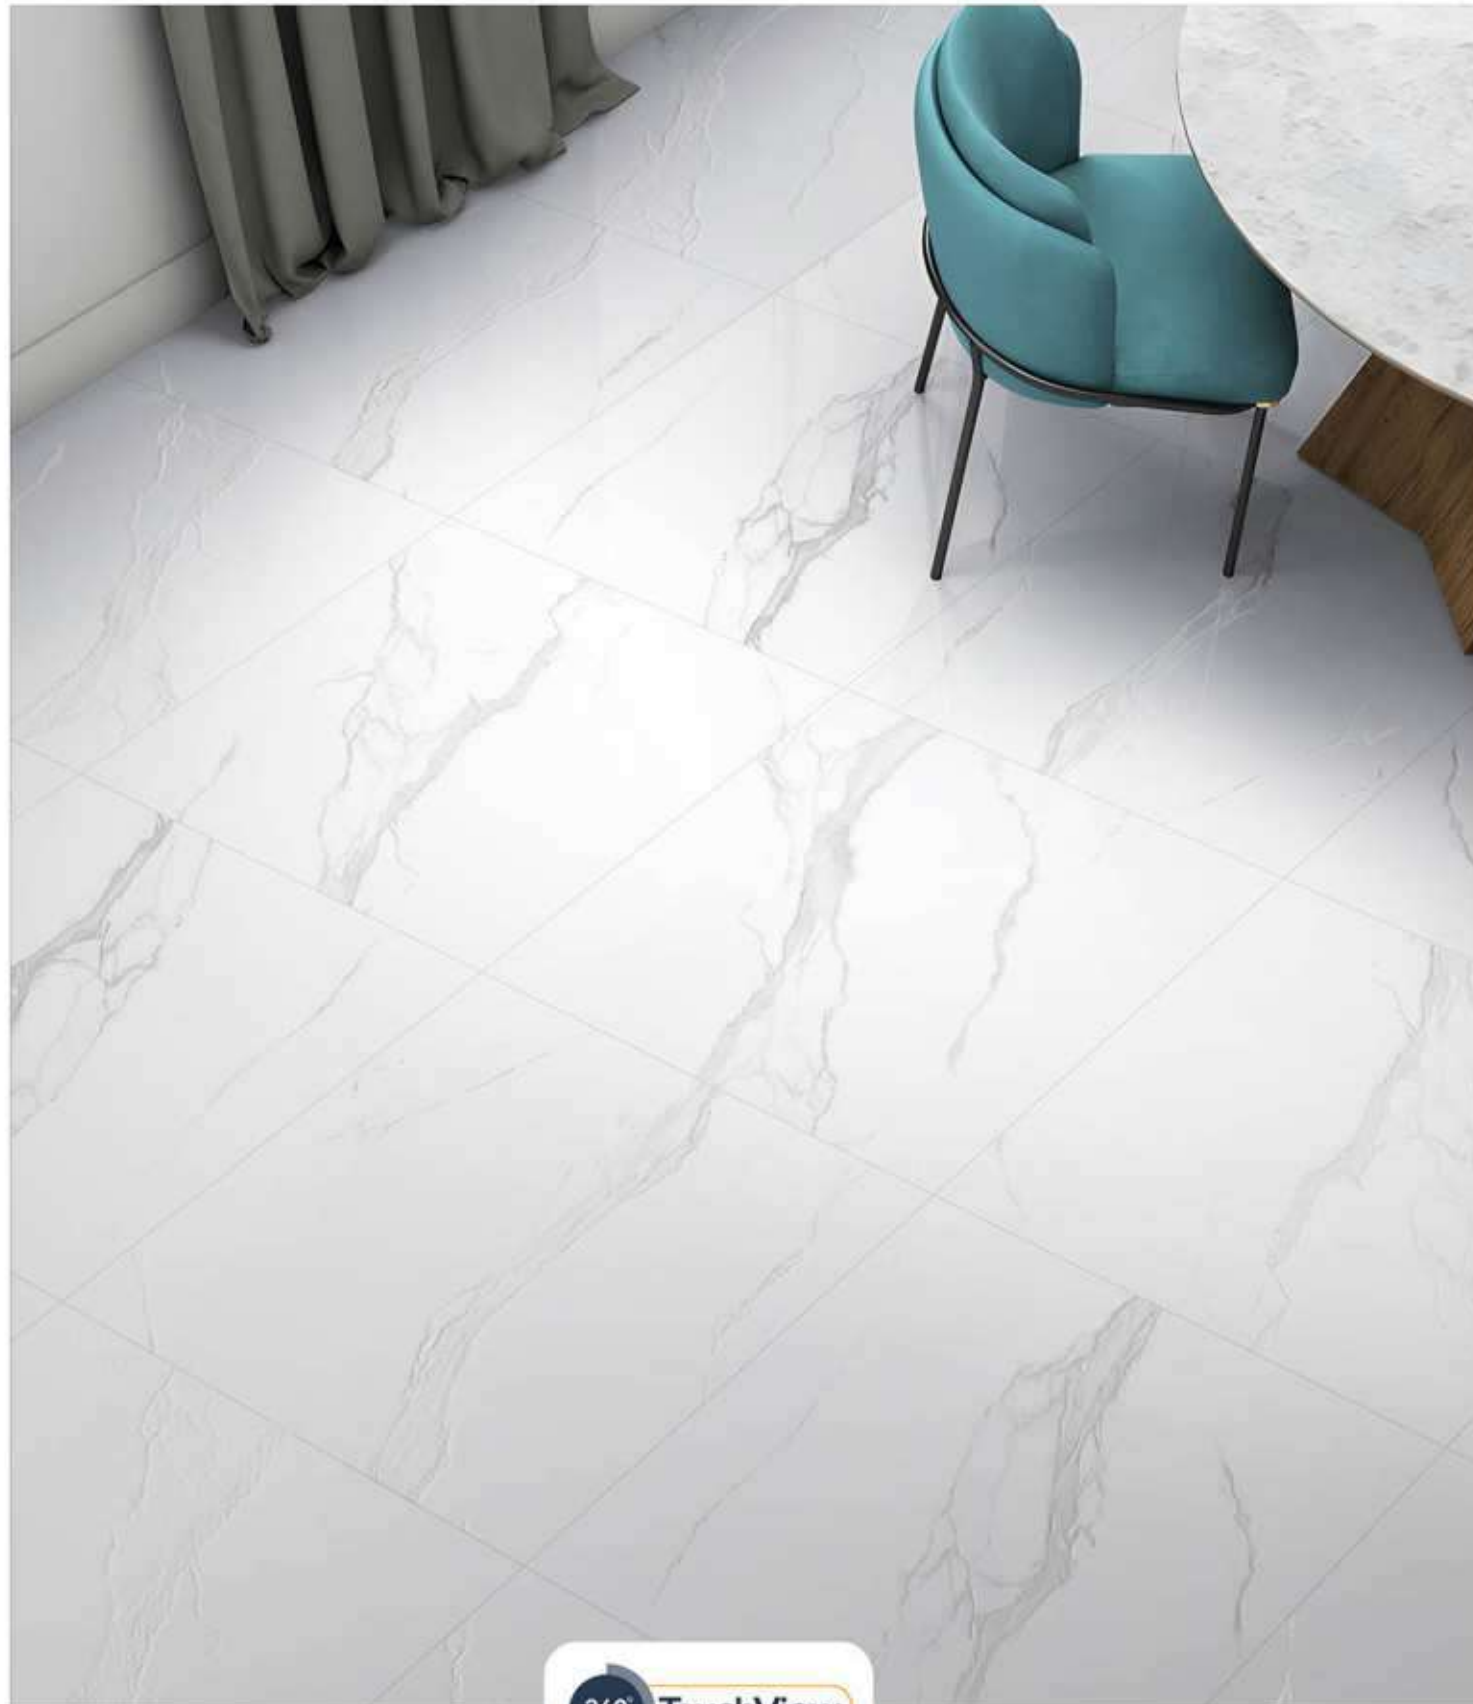

Available In:

BURNEY DARK GREY

1200x1200MM / 800x800MM

Carving Surface

4 Randoms

Available In:

800x
800MM

1200x
1200MM