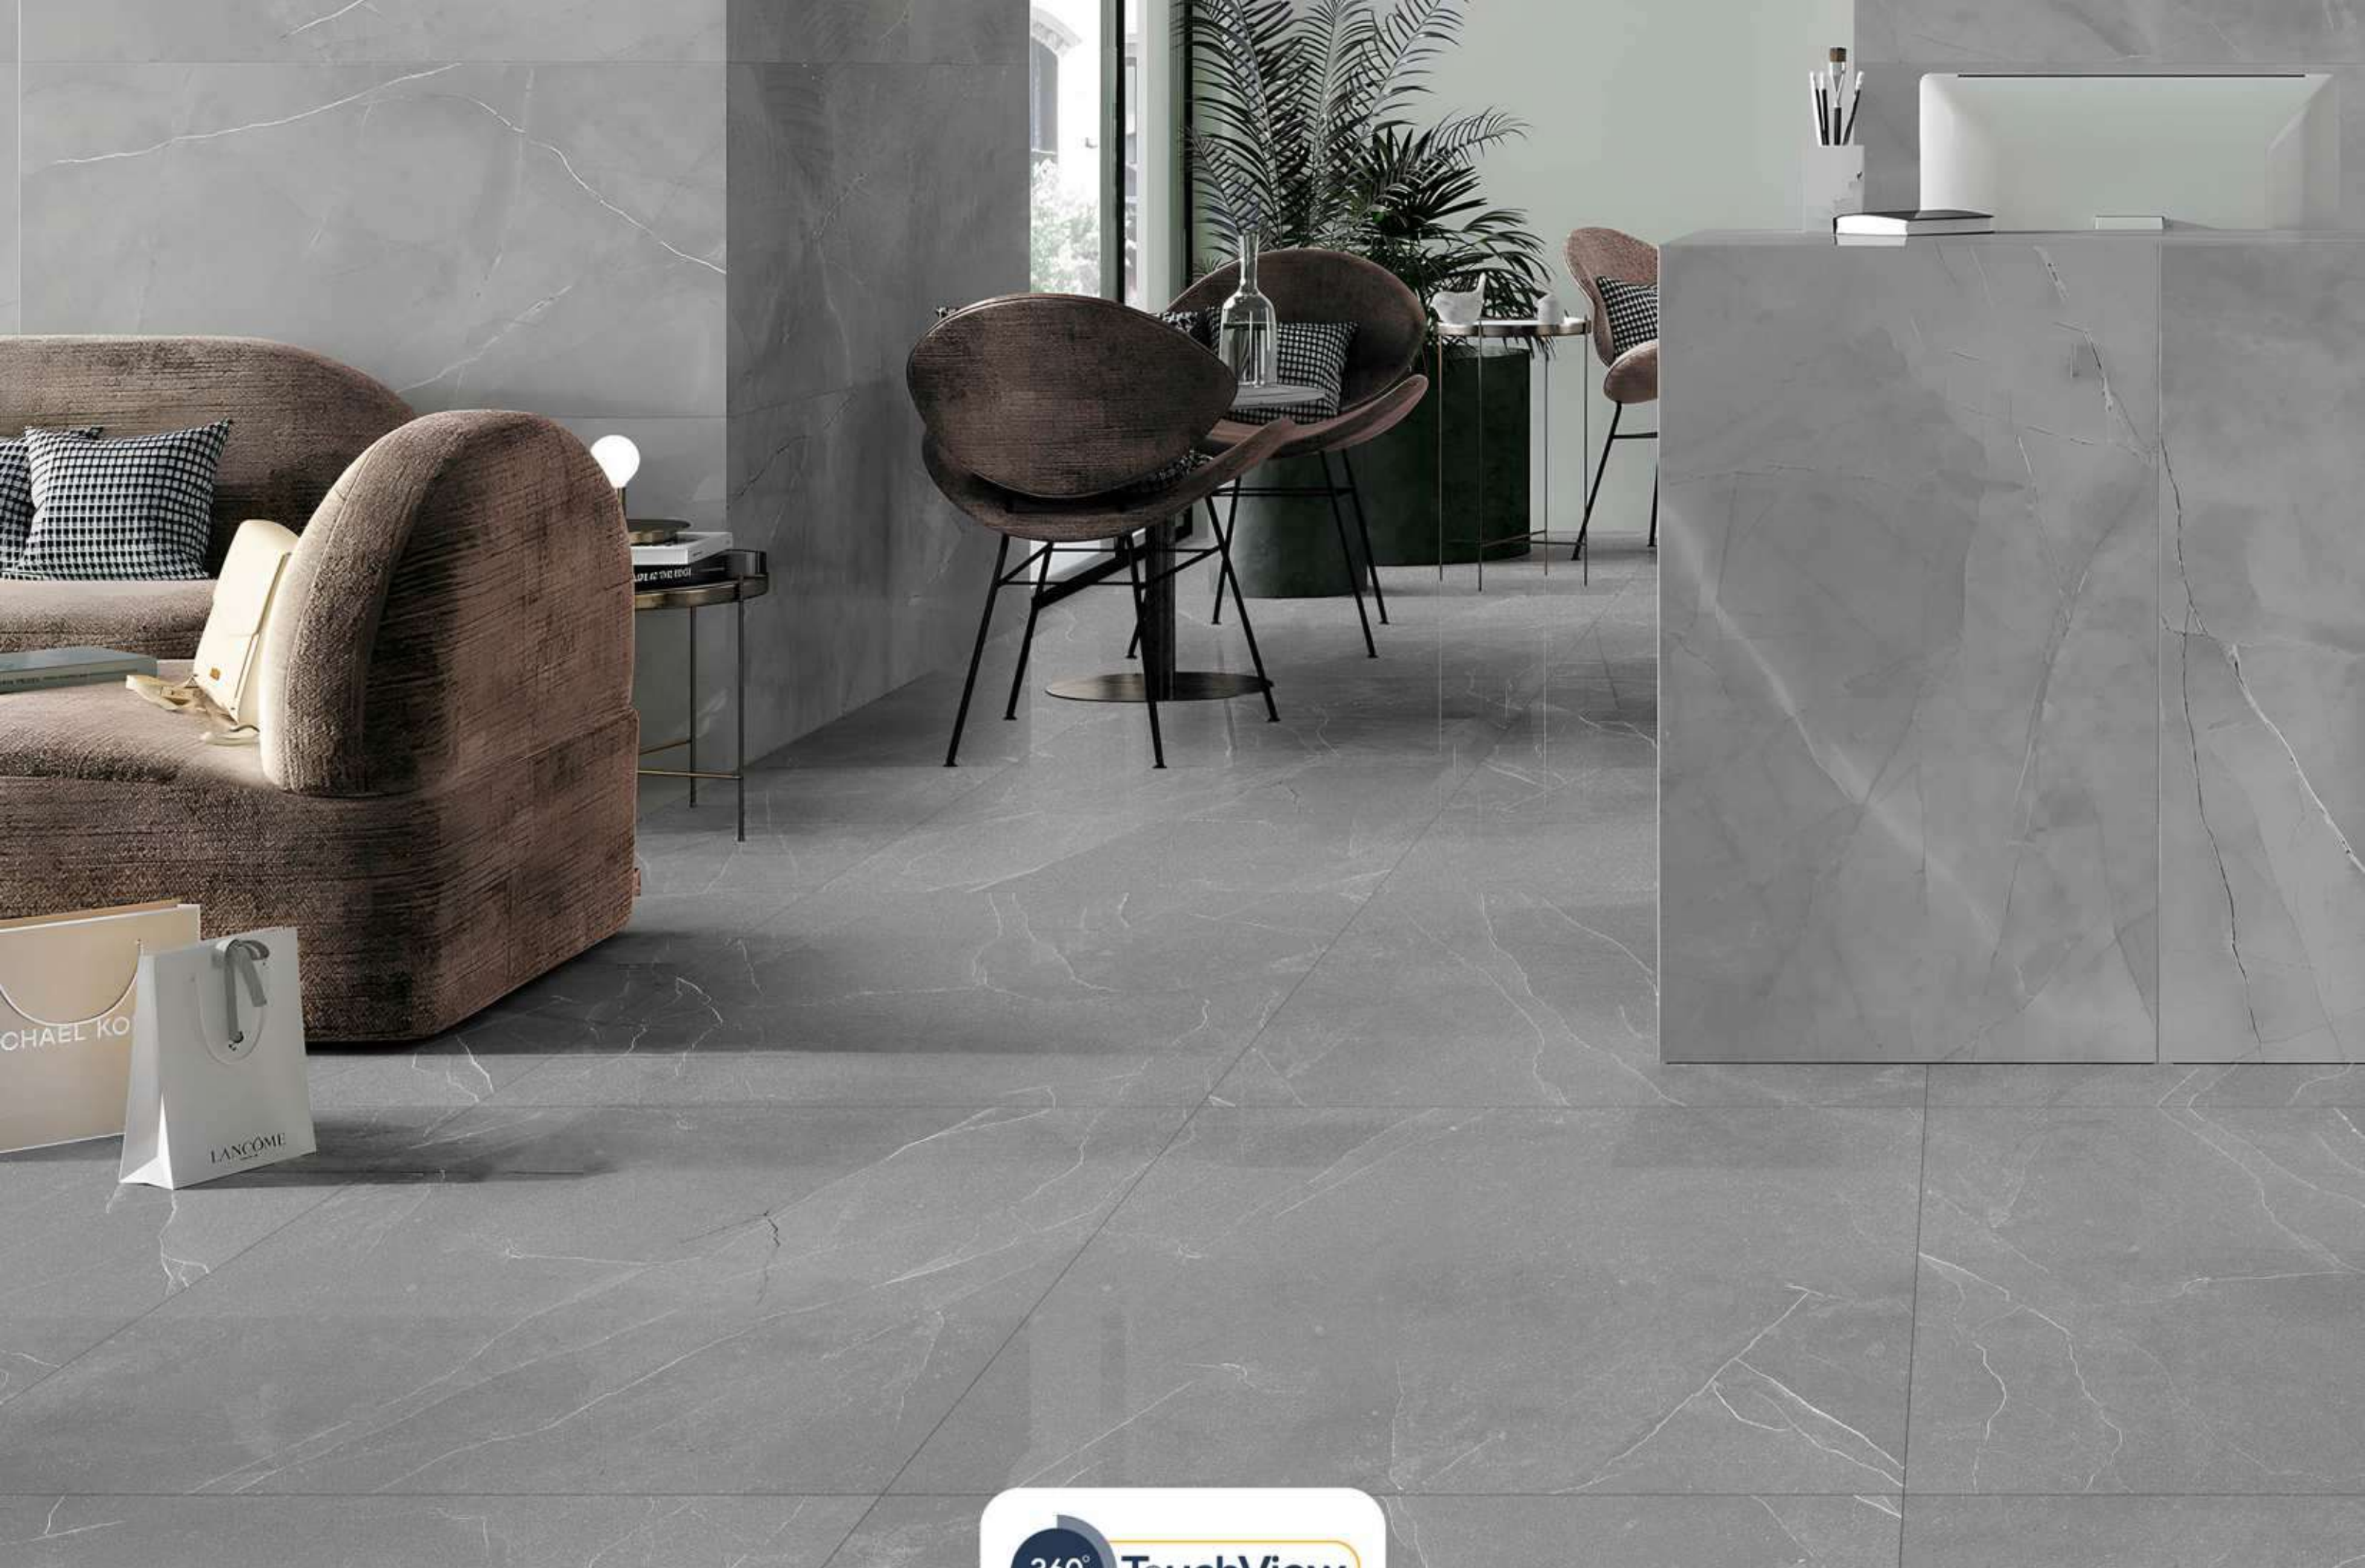

Available In:

BURNEY DARK GREY

1200x1200MM / 800x800MM

Carving Surface

4 Randoms

Available In:

800x
800MM

1200x
1200MM