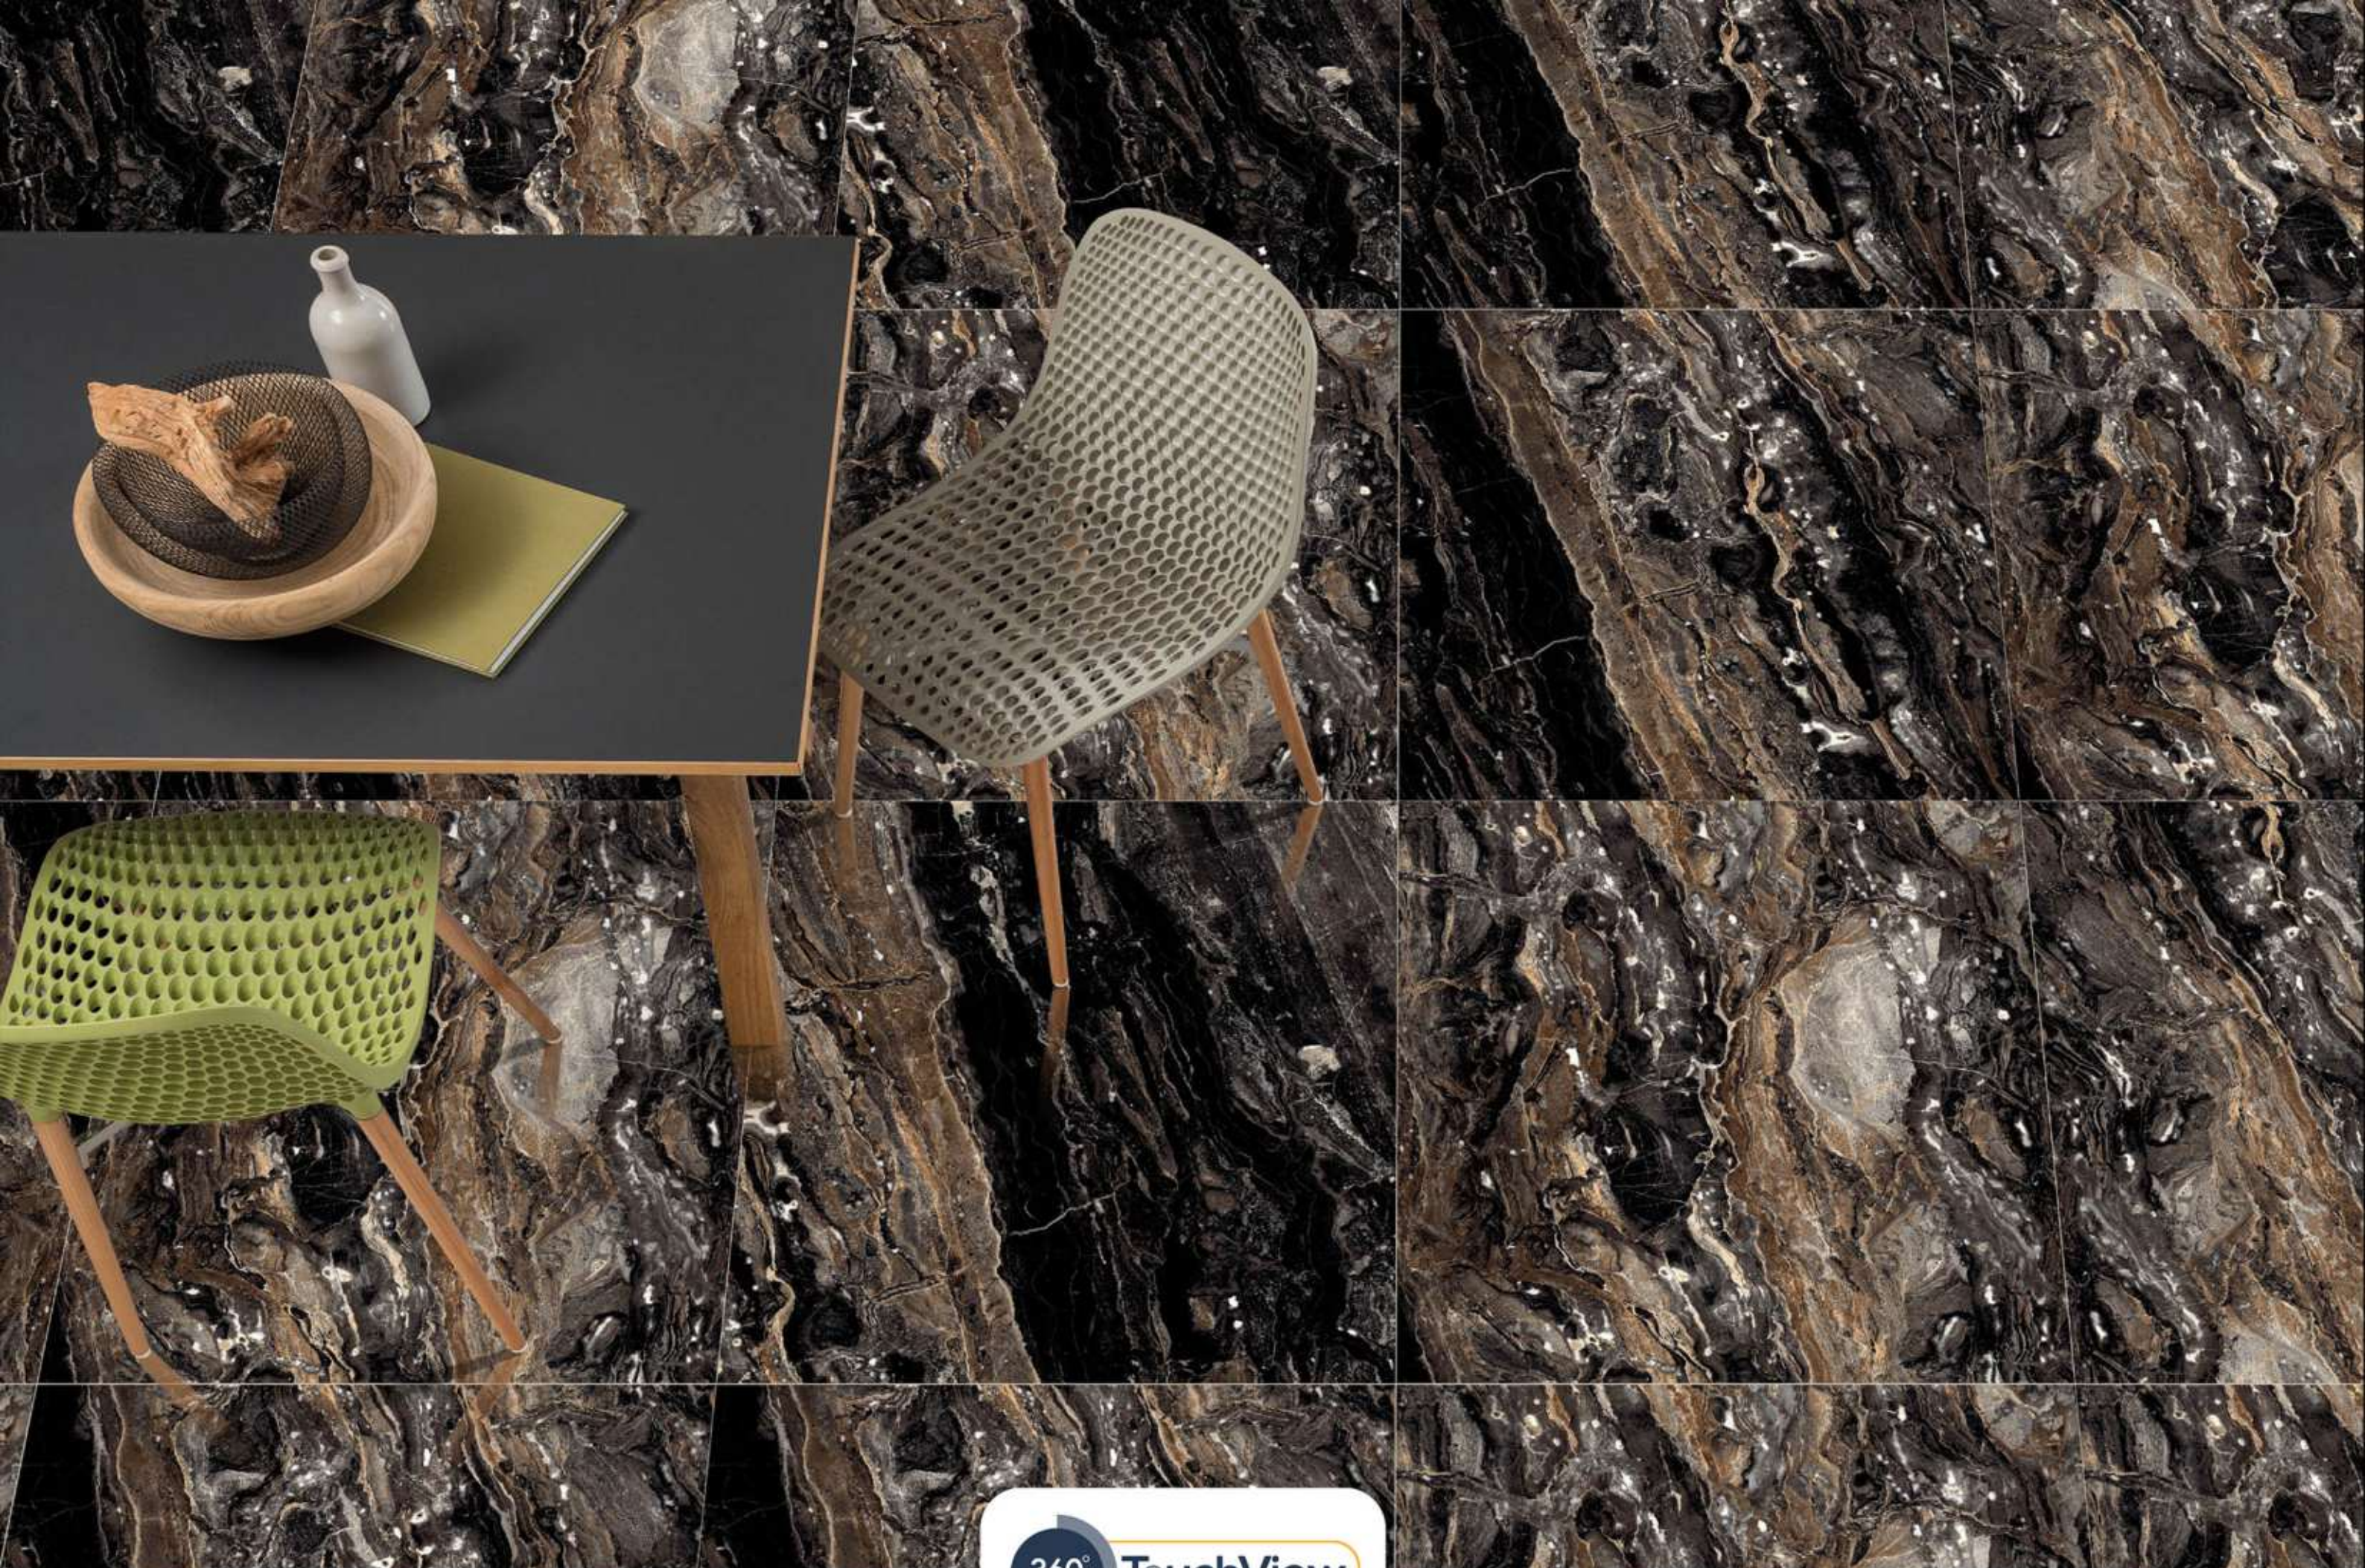

Available In:

PIPER

1200x1200MM / 800x800MM

Super High Gloss Surface

4 Randoms

Available In:

PLAZMA AQUA

1200x1200MM / 800x800MM