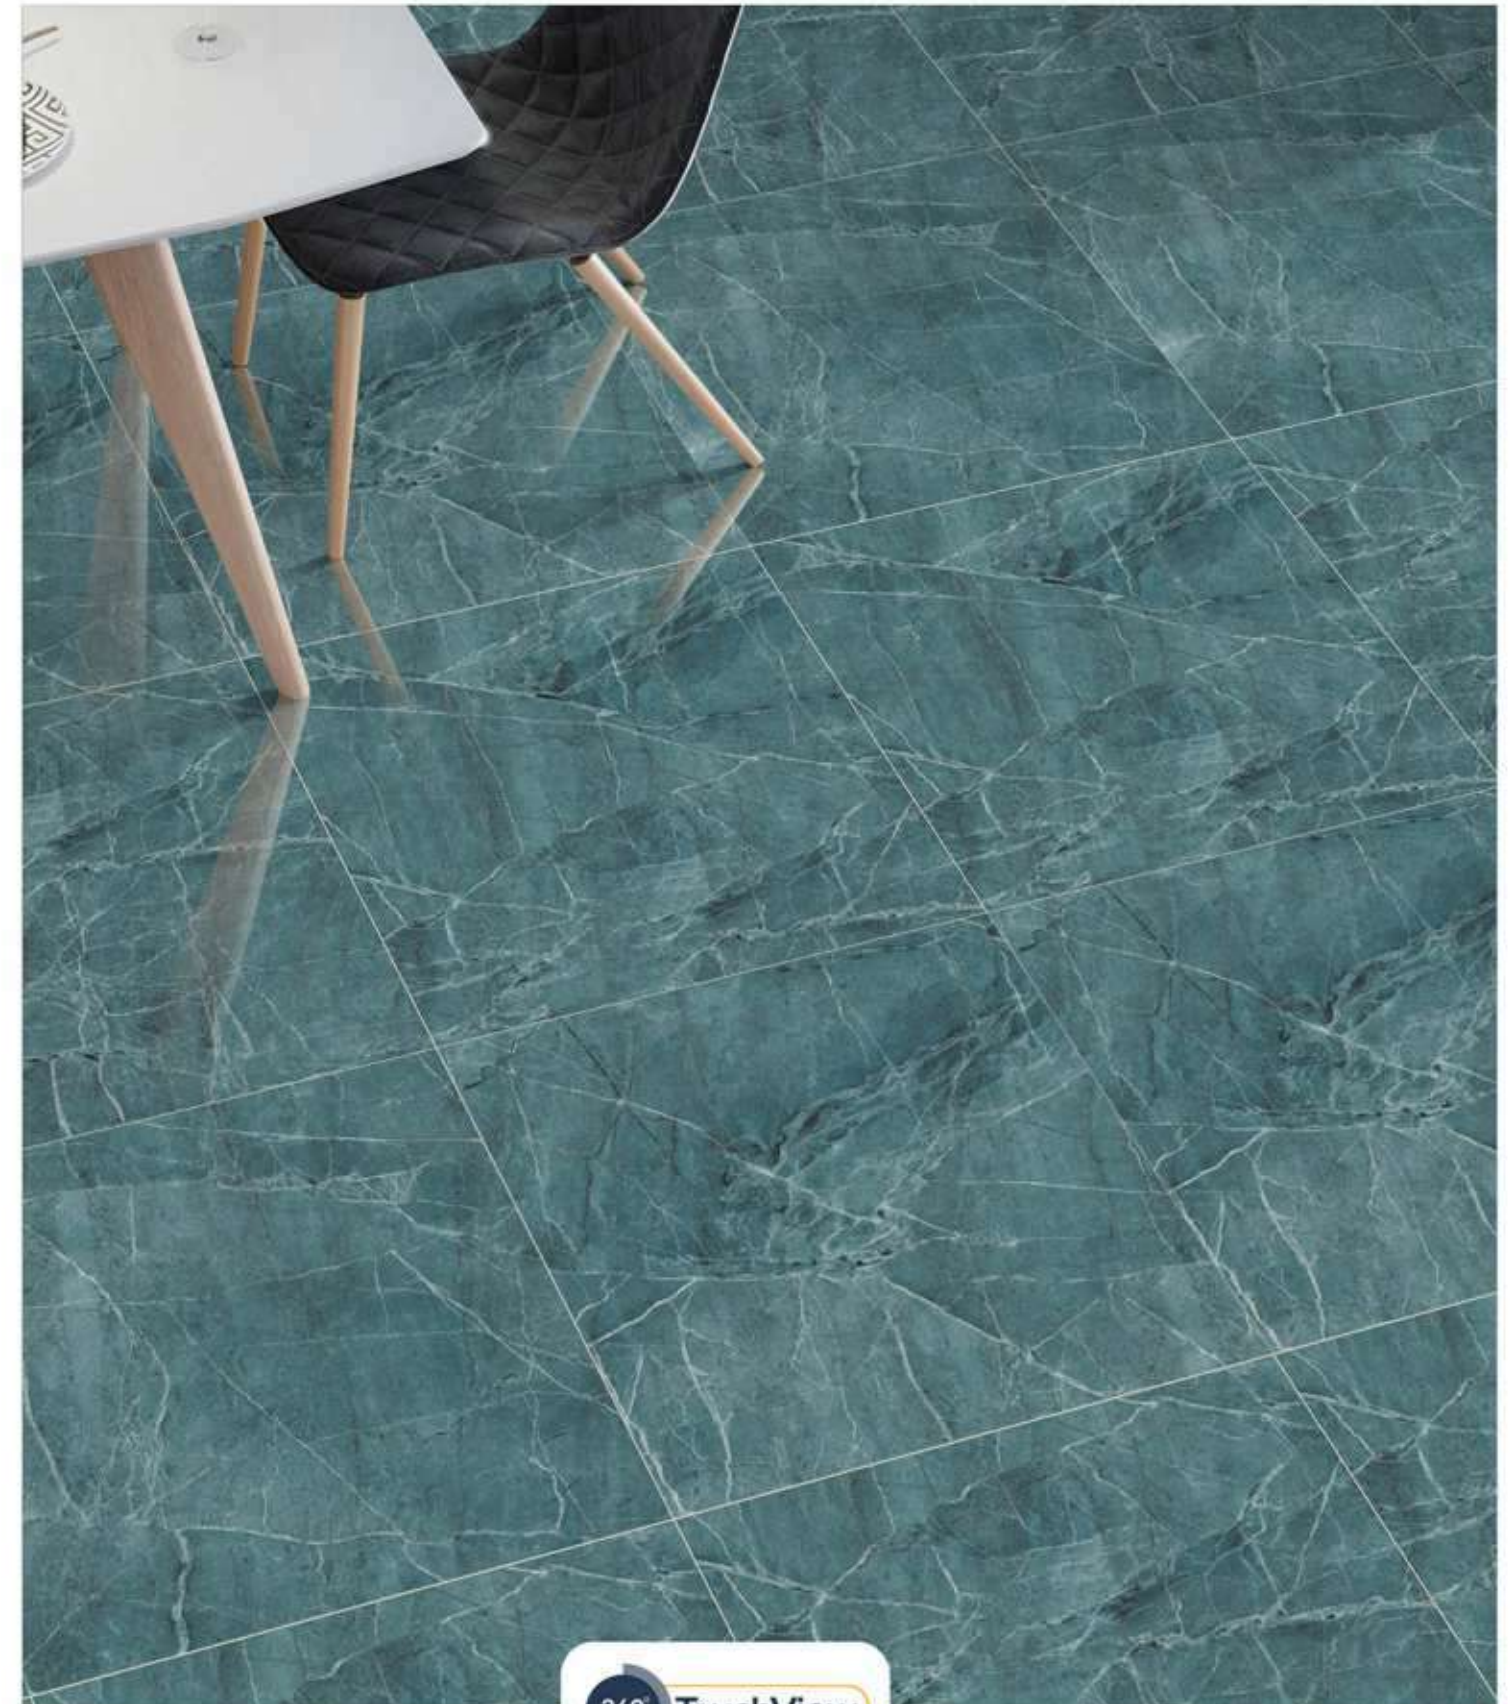

SMERALDO GREEN

1200x1200MM / 800x800MM

High Gloss Surface

4 Randoms

Available In: