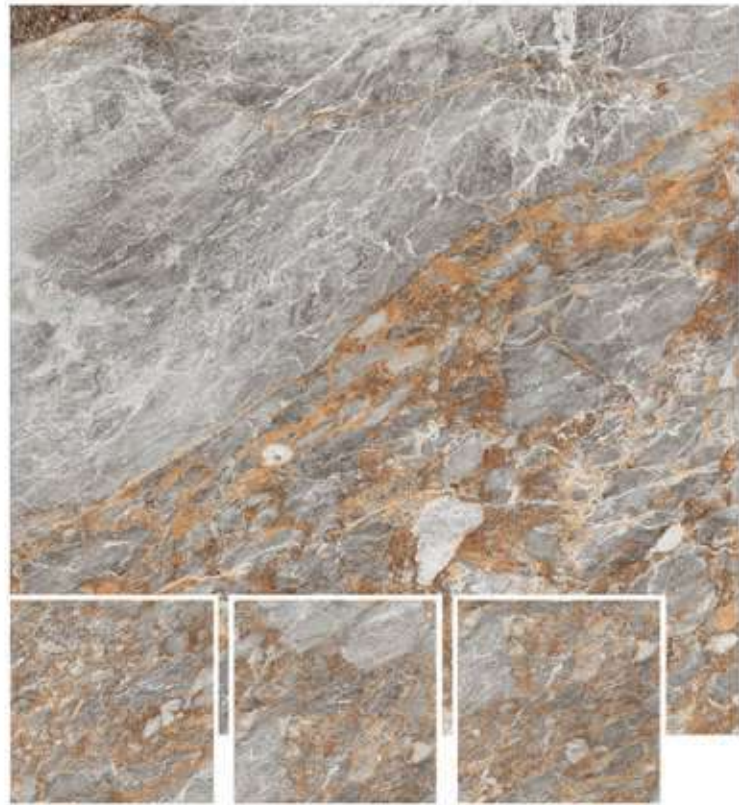

1200x1200MM / 800x800MM

High Gloss Surface

4 Randoms

Available In:

BERLIN GOLD

1200x1200MM / 800x800MM

High Gloss Surface

4 Randoms