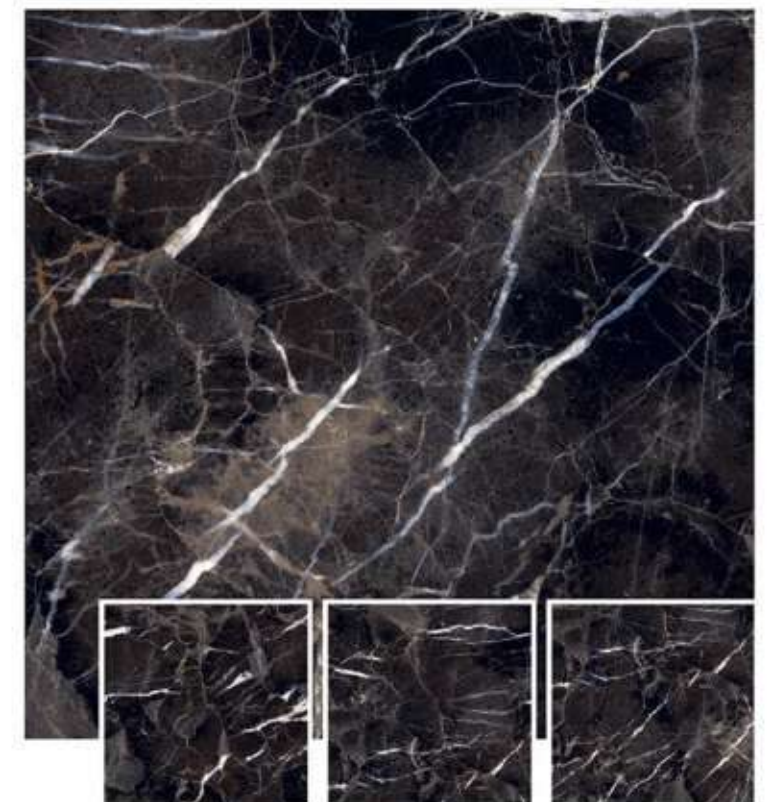

ABONY ORCHID

1200x1200MM / 800x800MM

High Gloss Surface

4 Randoms

Available In: