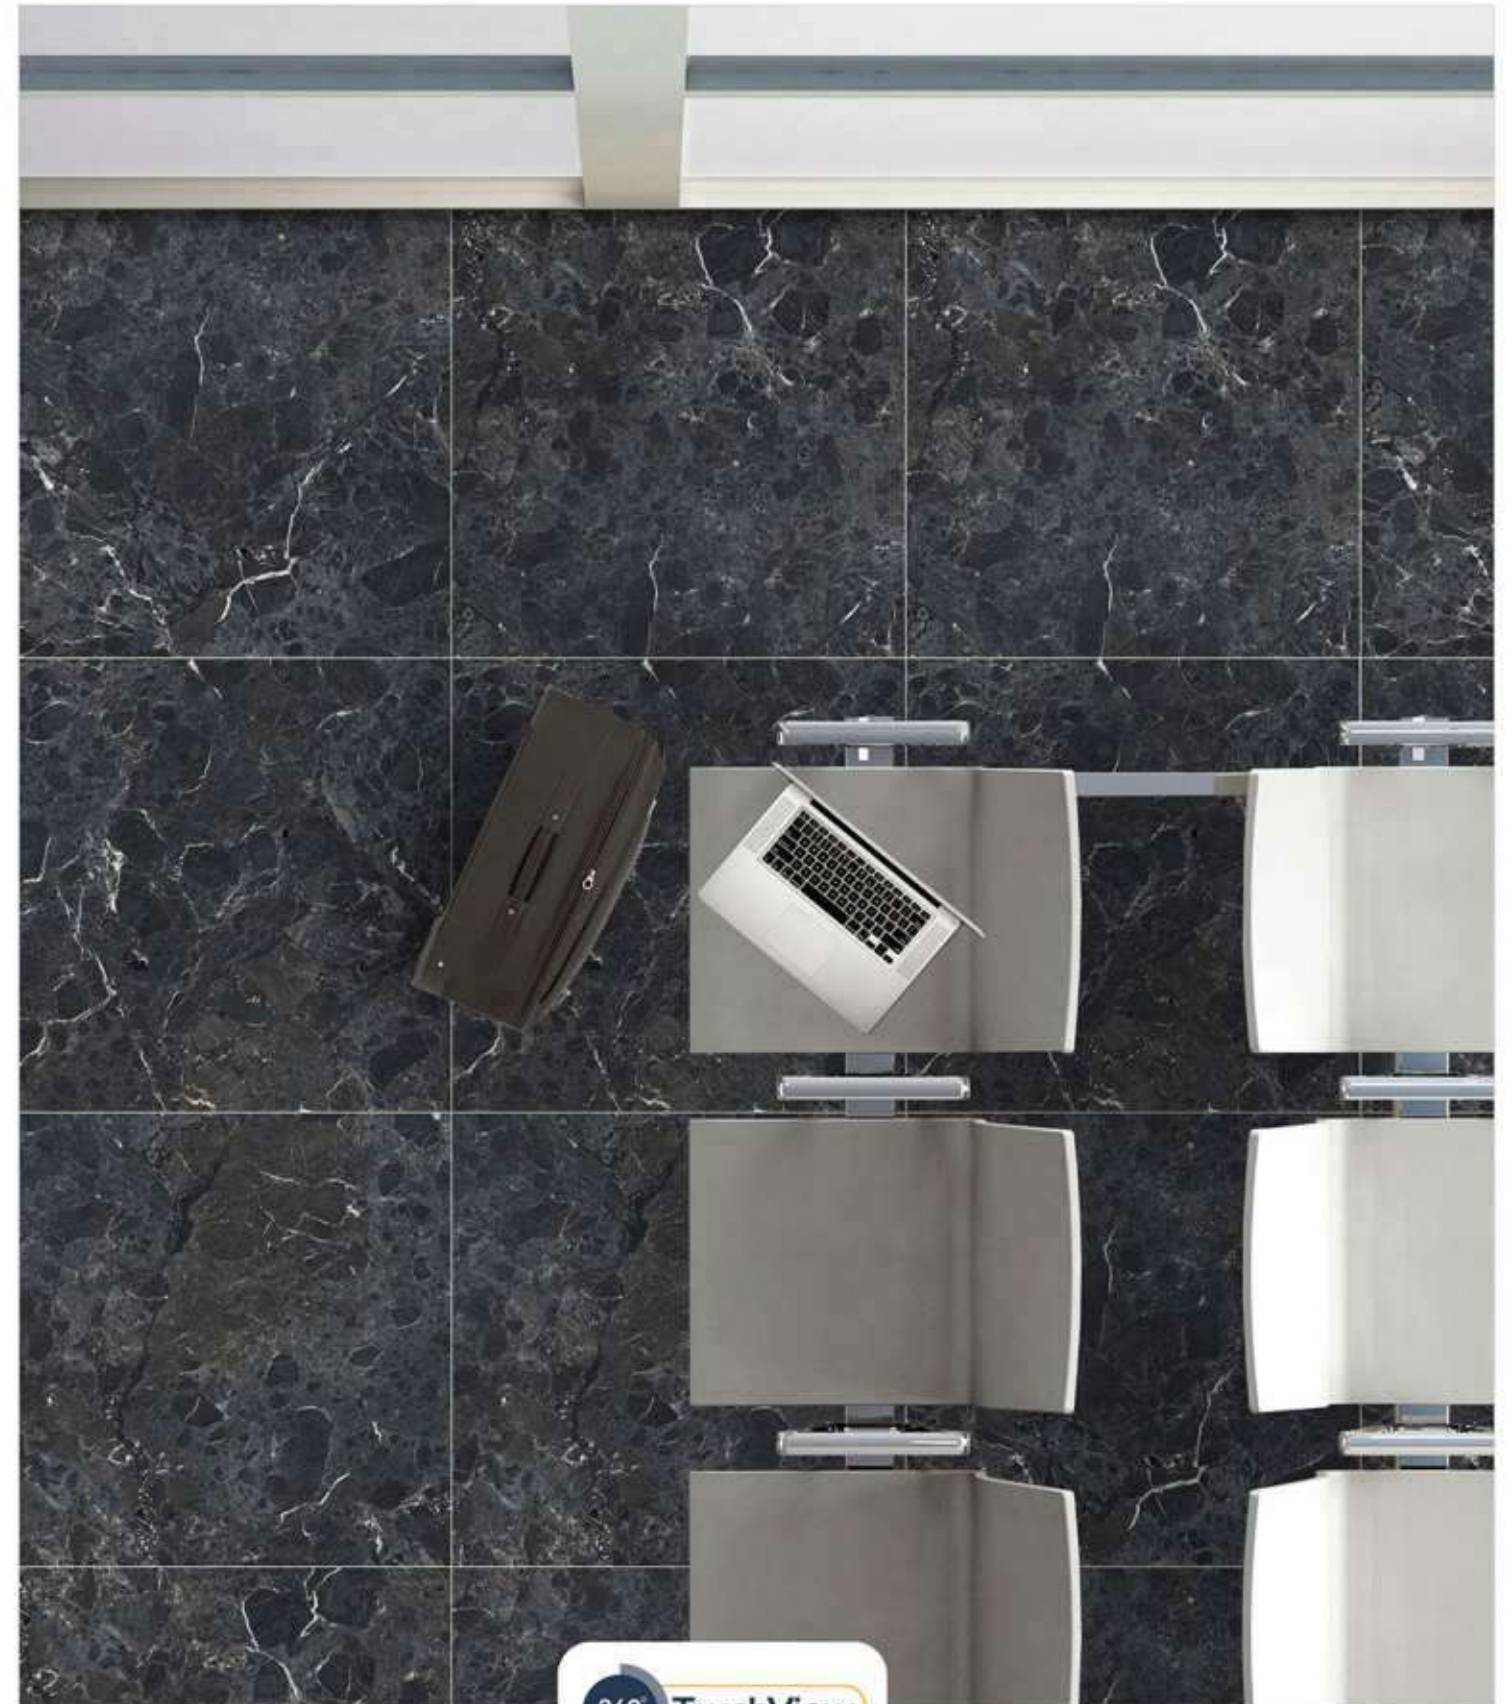

LUMINIX NERO

1200x1200MM / 800x800MM

High Gloss Surface

4 Randoms

Available In: