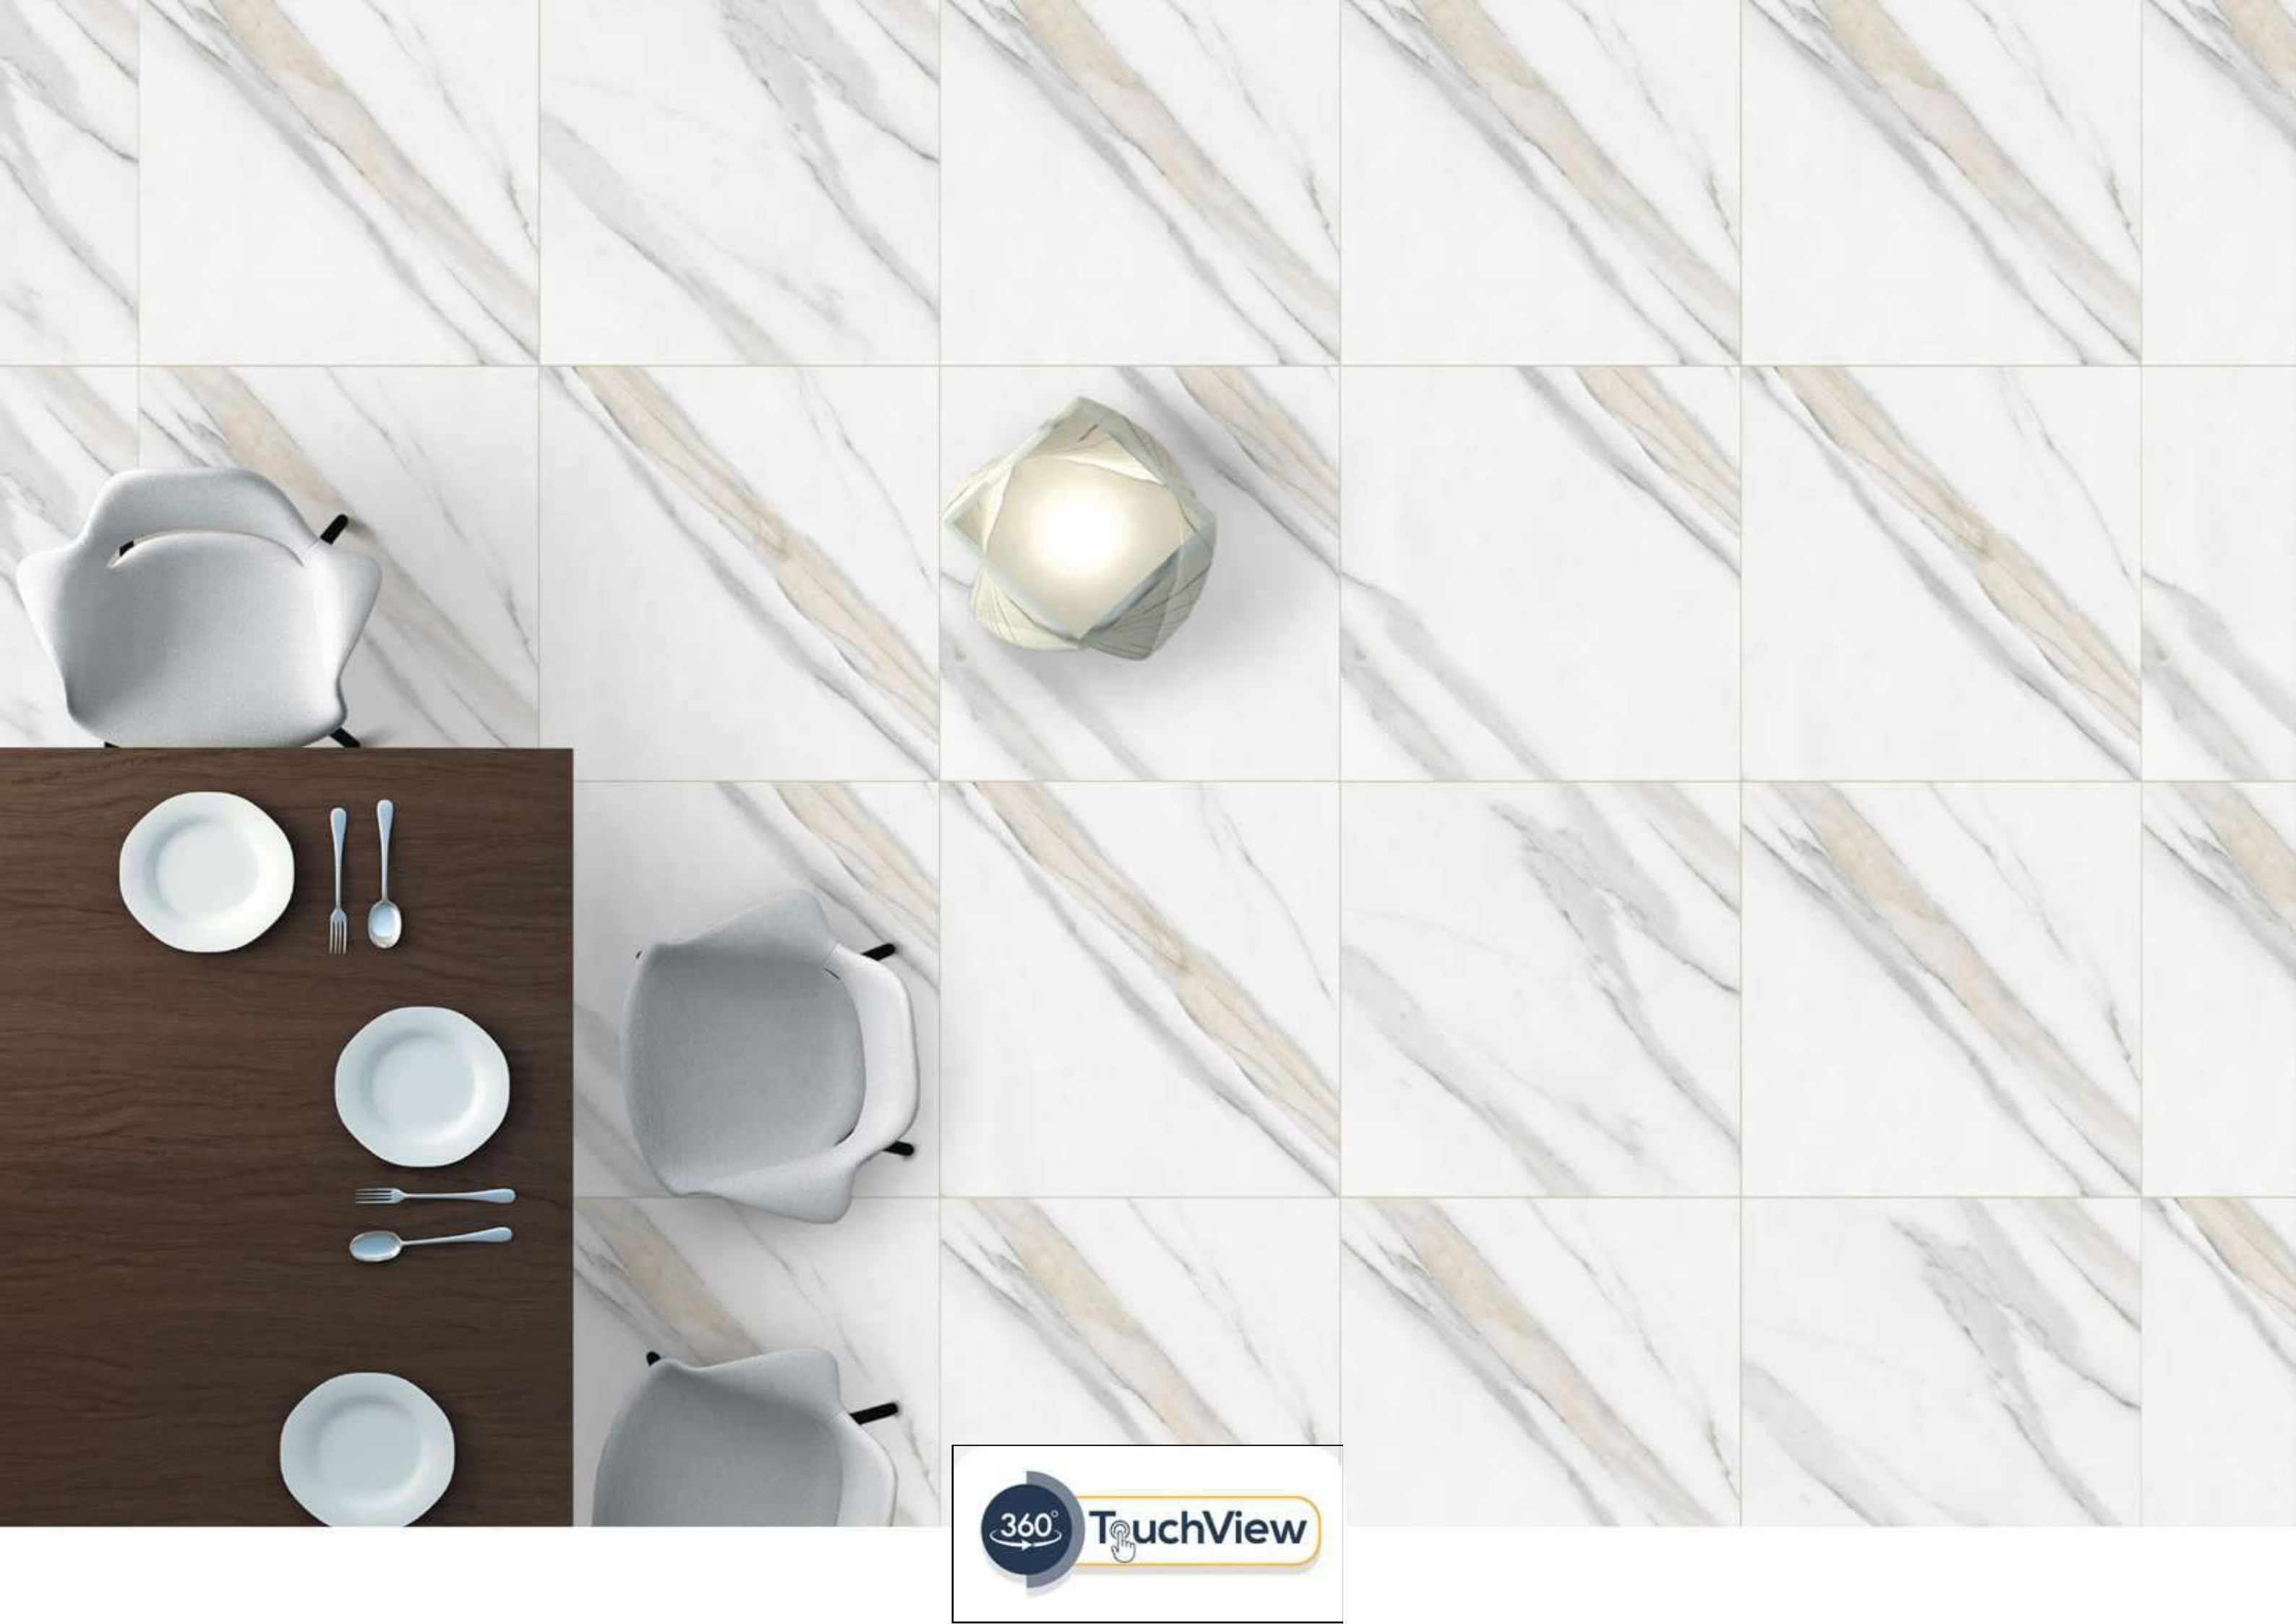

## SPENDLE

1200x1200MM / 800x800MM

Glossy Surface

4 Randoms

Available In: