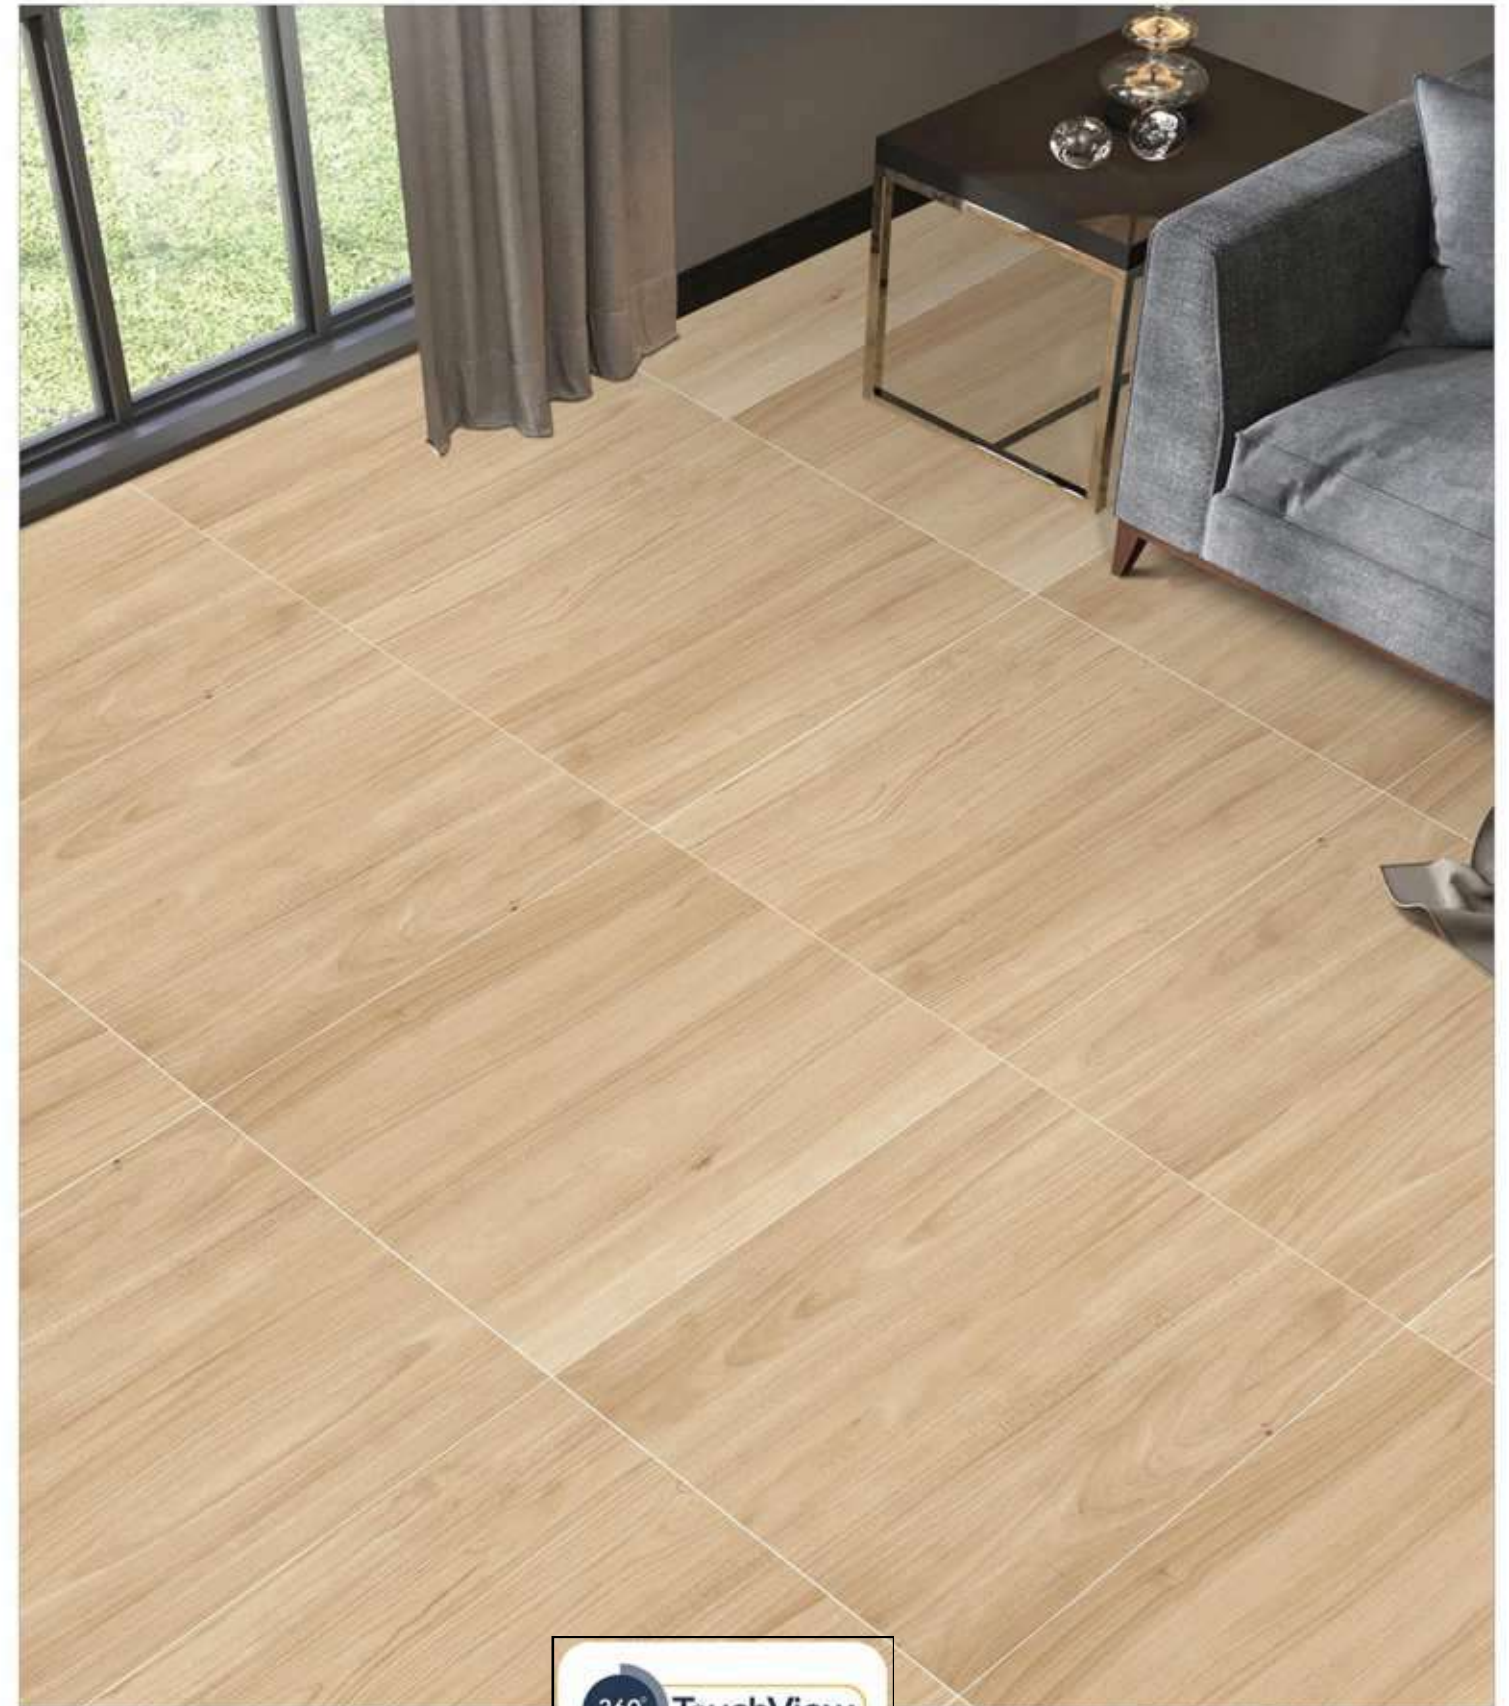

WOODEN CRAFT-15

1200x1200MM / 800x800MM

Matt Surface

4 Randoms

Available In: