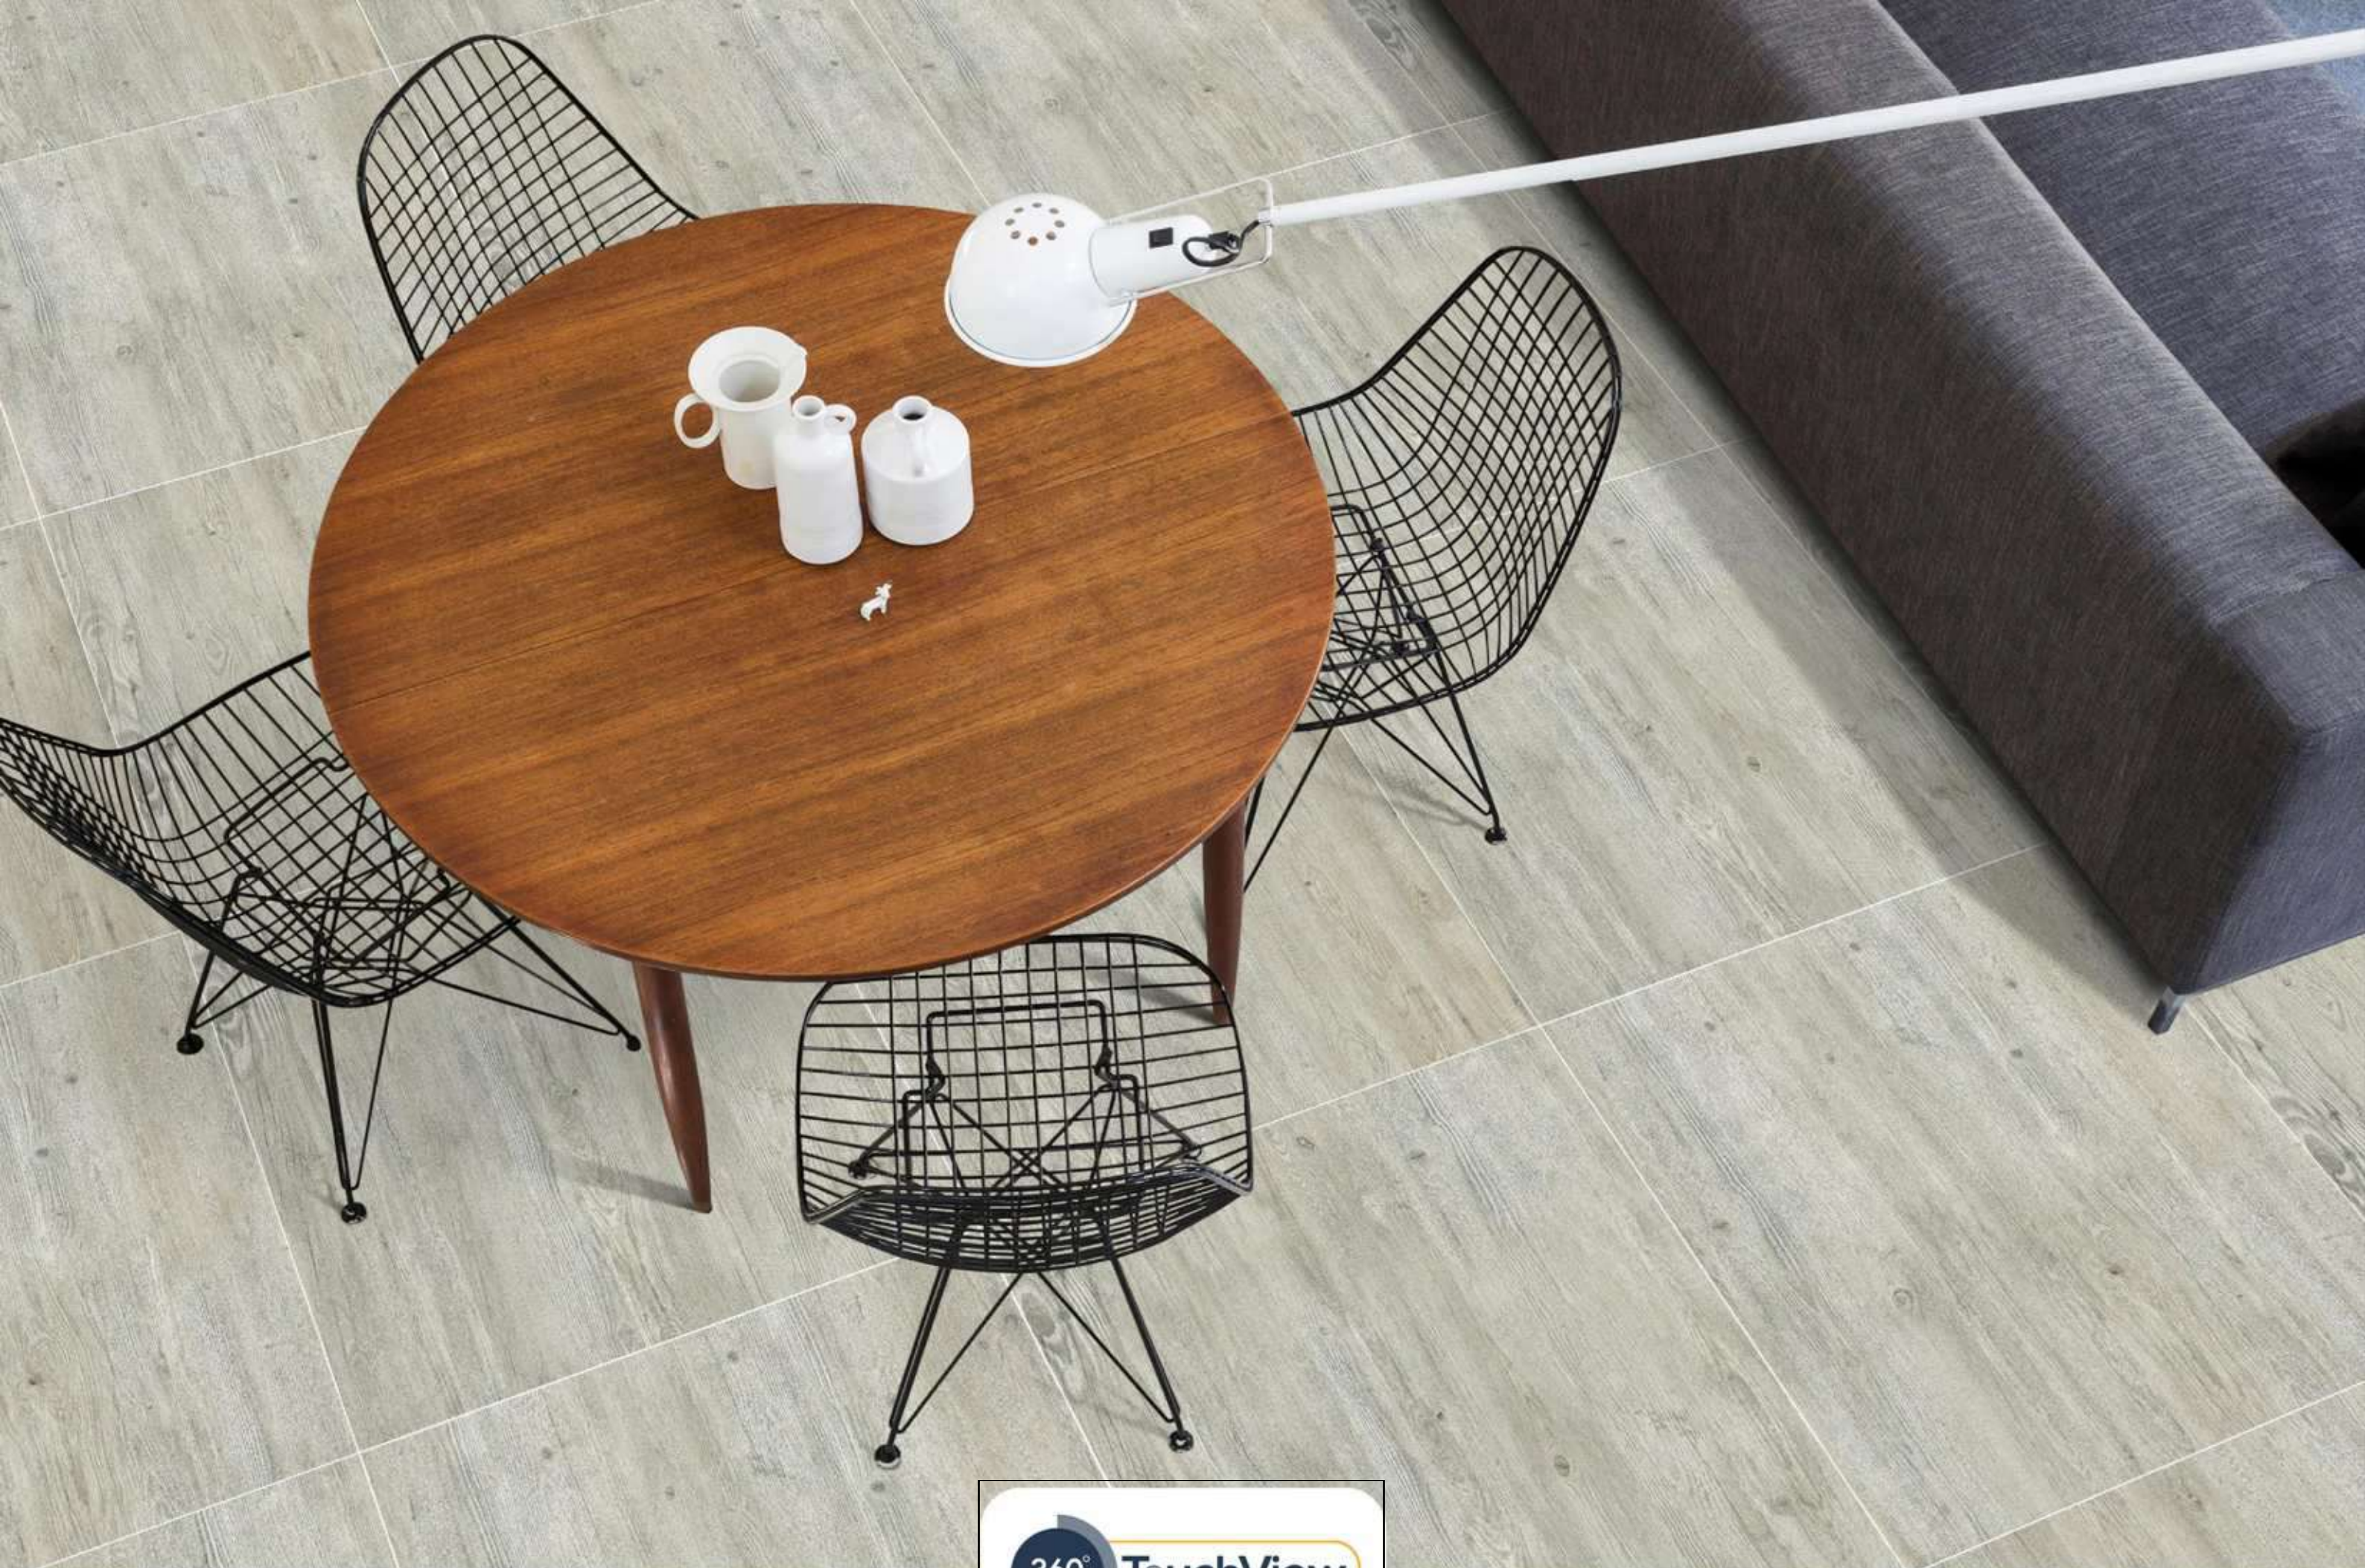

## WOODEN CRAFT-8

1200x1200MM / 800x800MM

Matt Surface

4 Randoms

Available In: