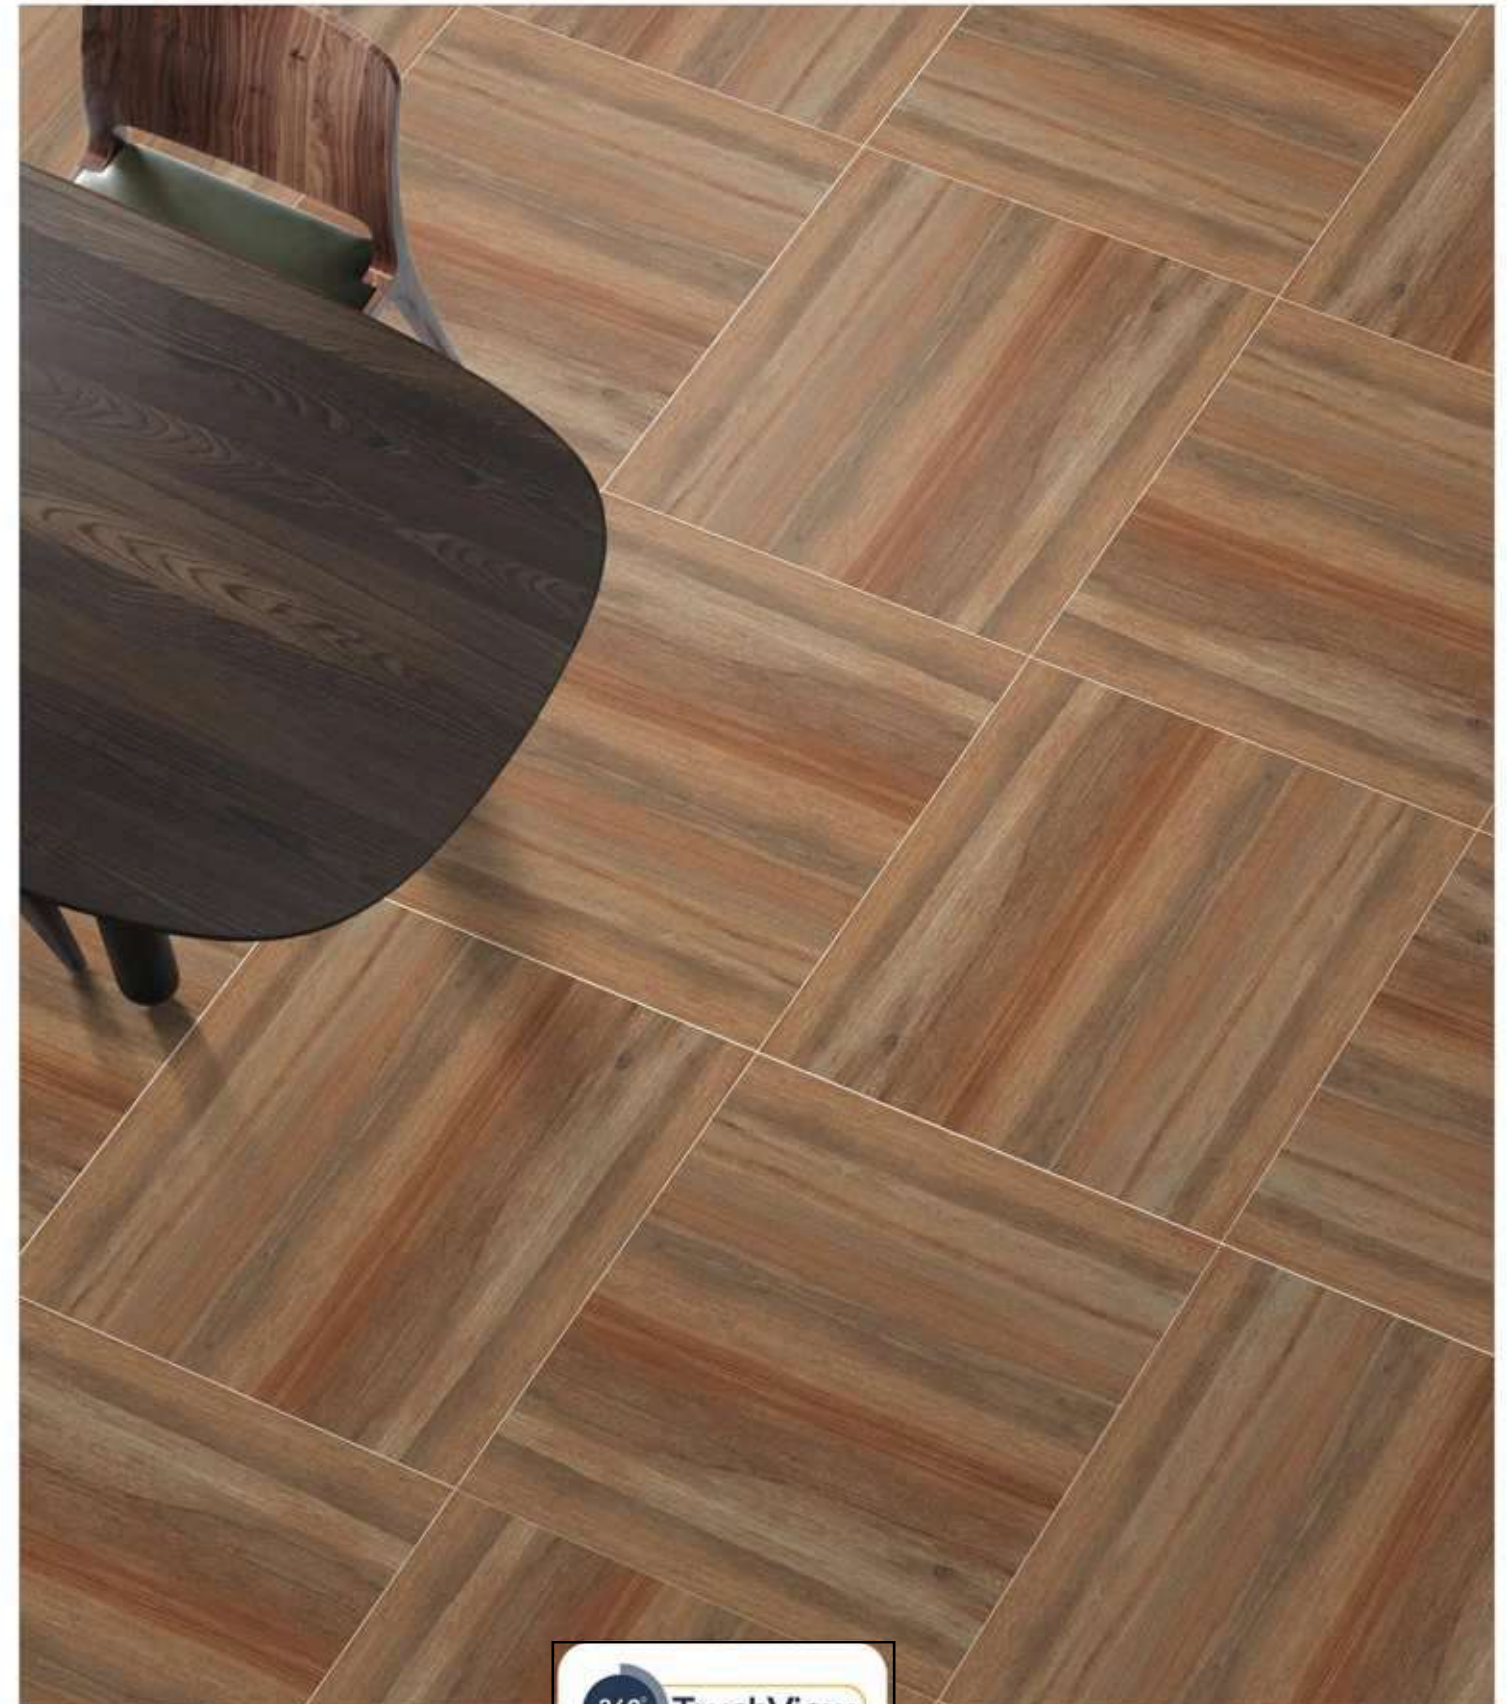

WOODEN CRAFT-22

1200x1200MM / 800x800MM

Matt Surface

4 Randoms

Available In: