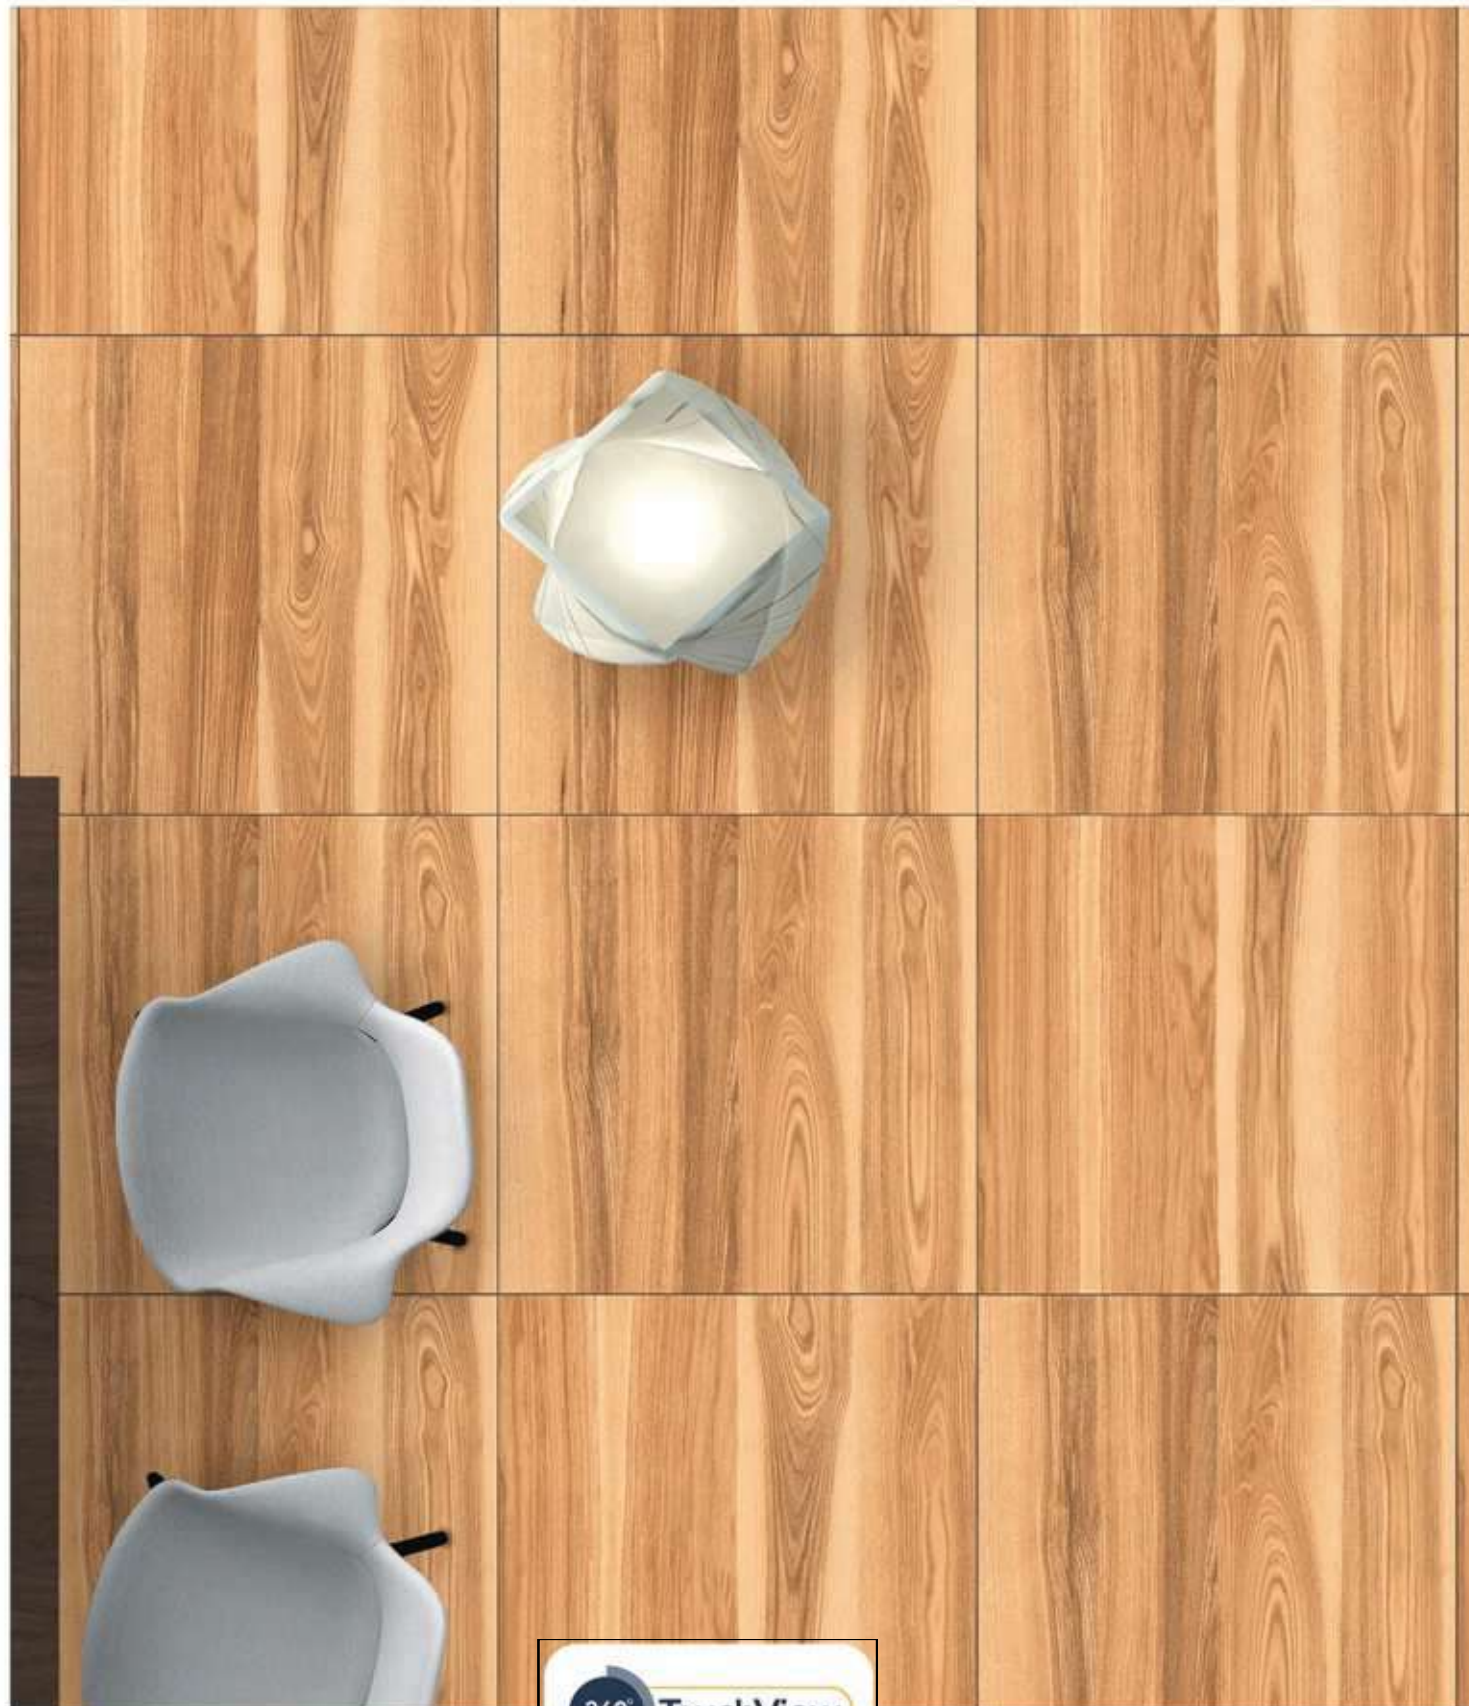

## WOODEN CRAFT-21

1200x1200MM / 800x800MM

Matt Surface

4 Randoms

Available In:

## WOODEN CRAFT-22

1200x1200MM / 800x800MM

Matt Surface

4 Randoms

Available In:

### WOODEN CRAFT-23

1200x1200MM / 800x800MM

Matt Surface

4 Randoms

Available In: