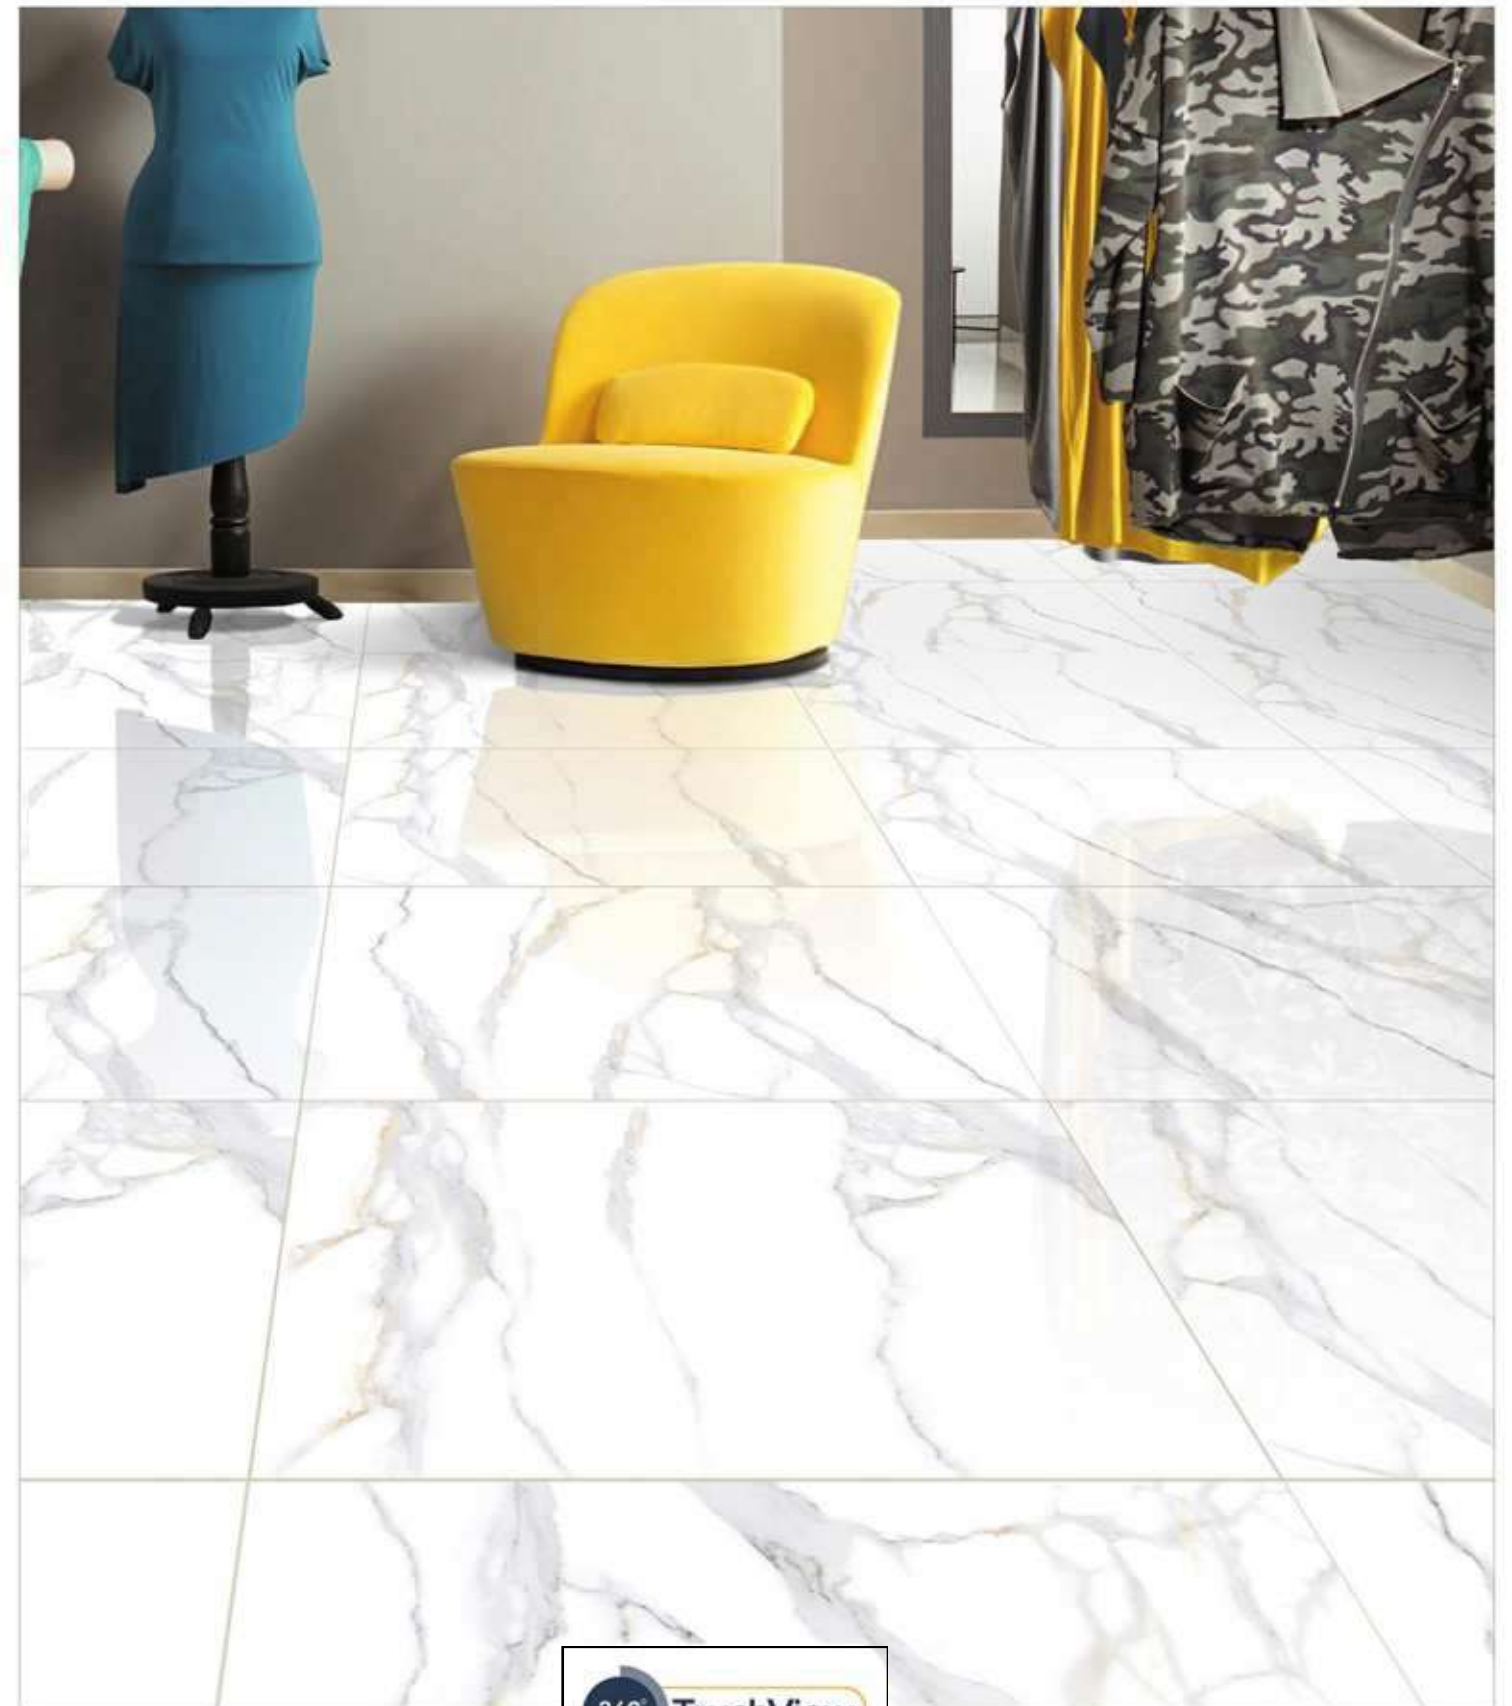

IMPERIAL SATVARIO

1200x1200MM / 800x800MM

Glossy Surface

4 Randoms

Available In: