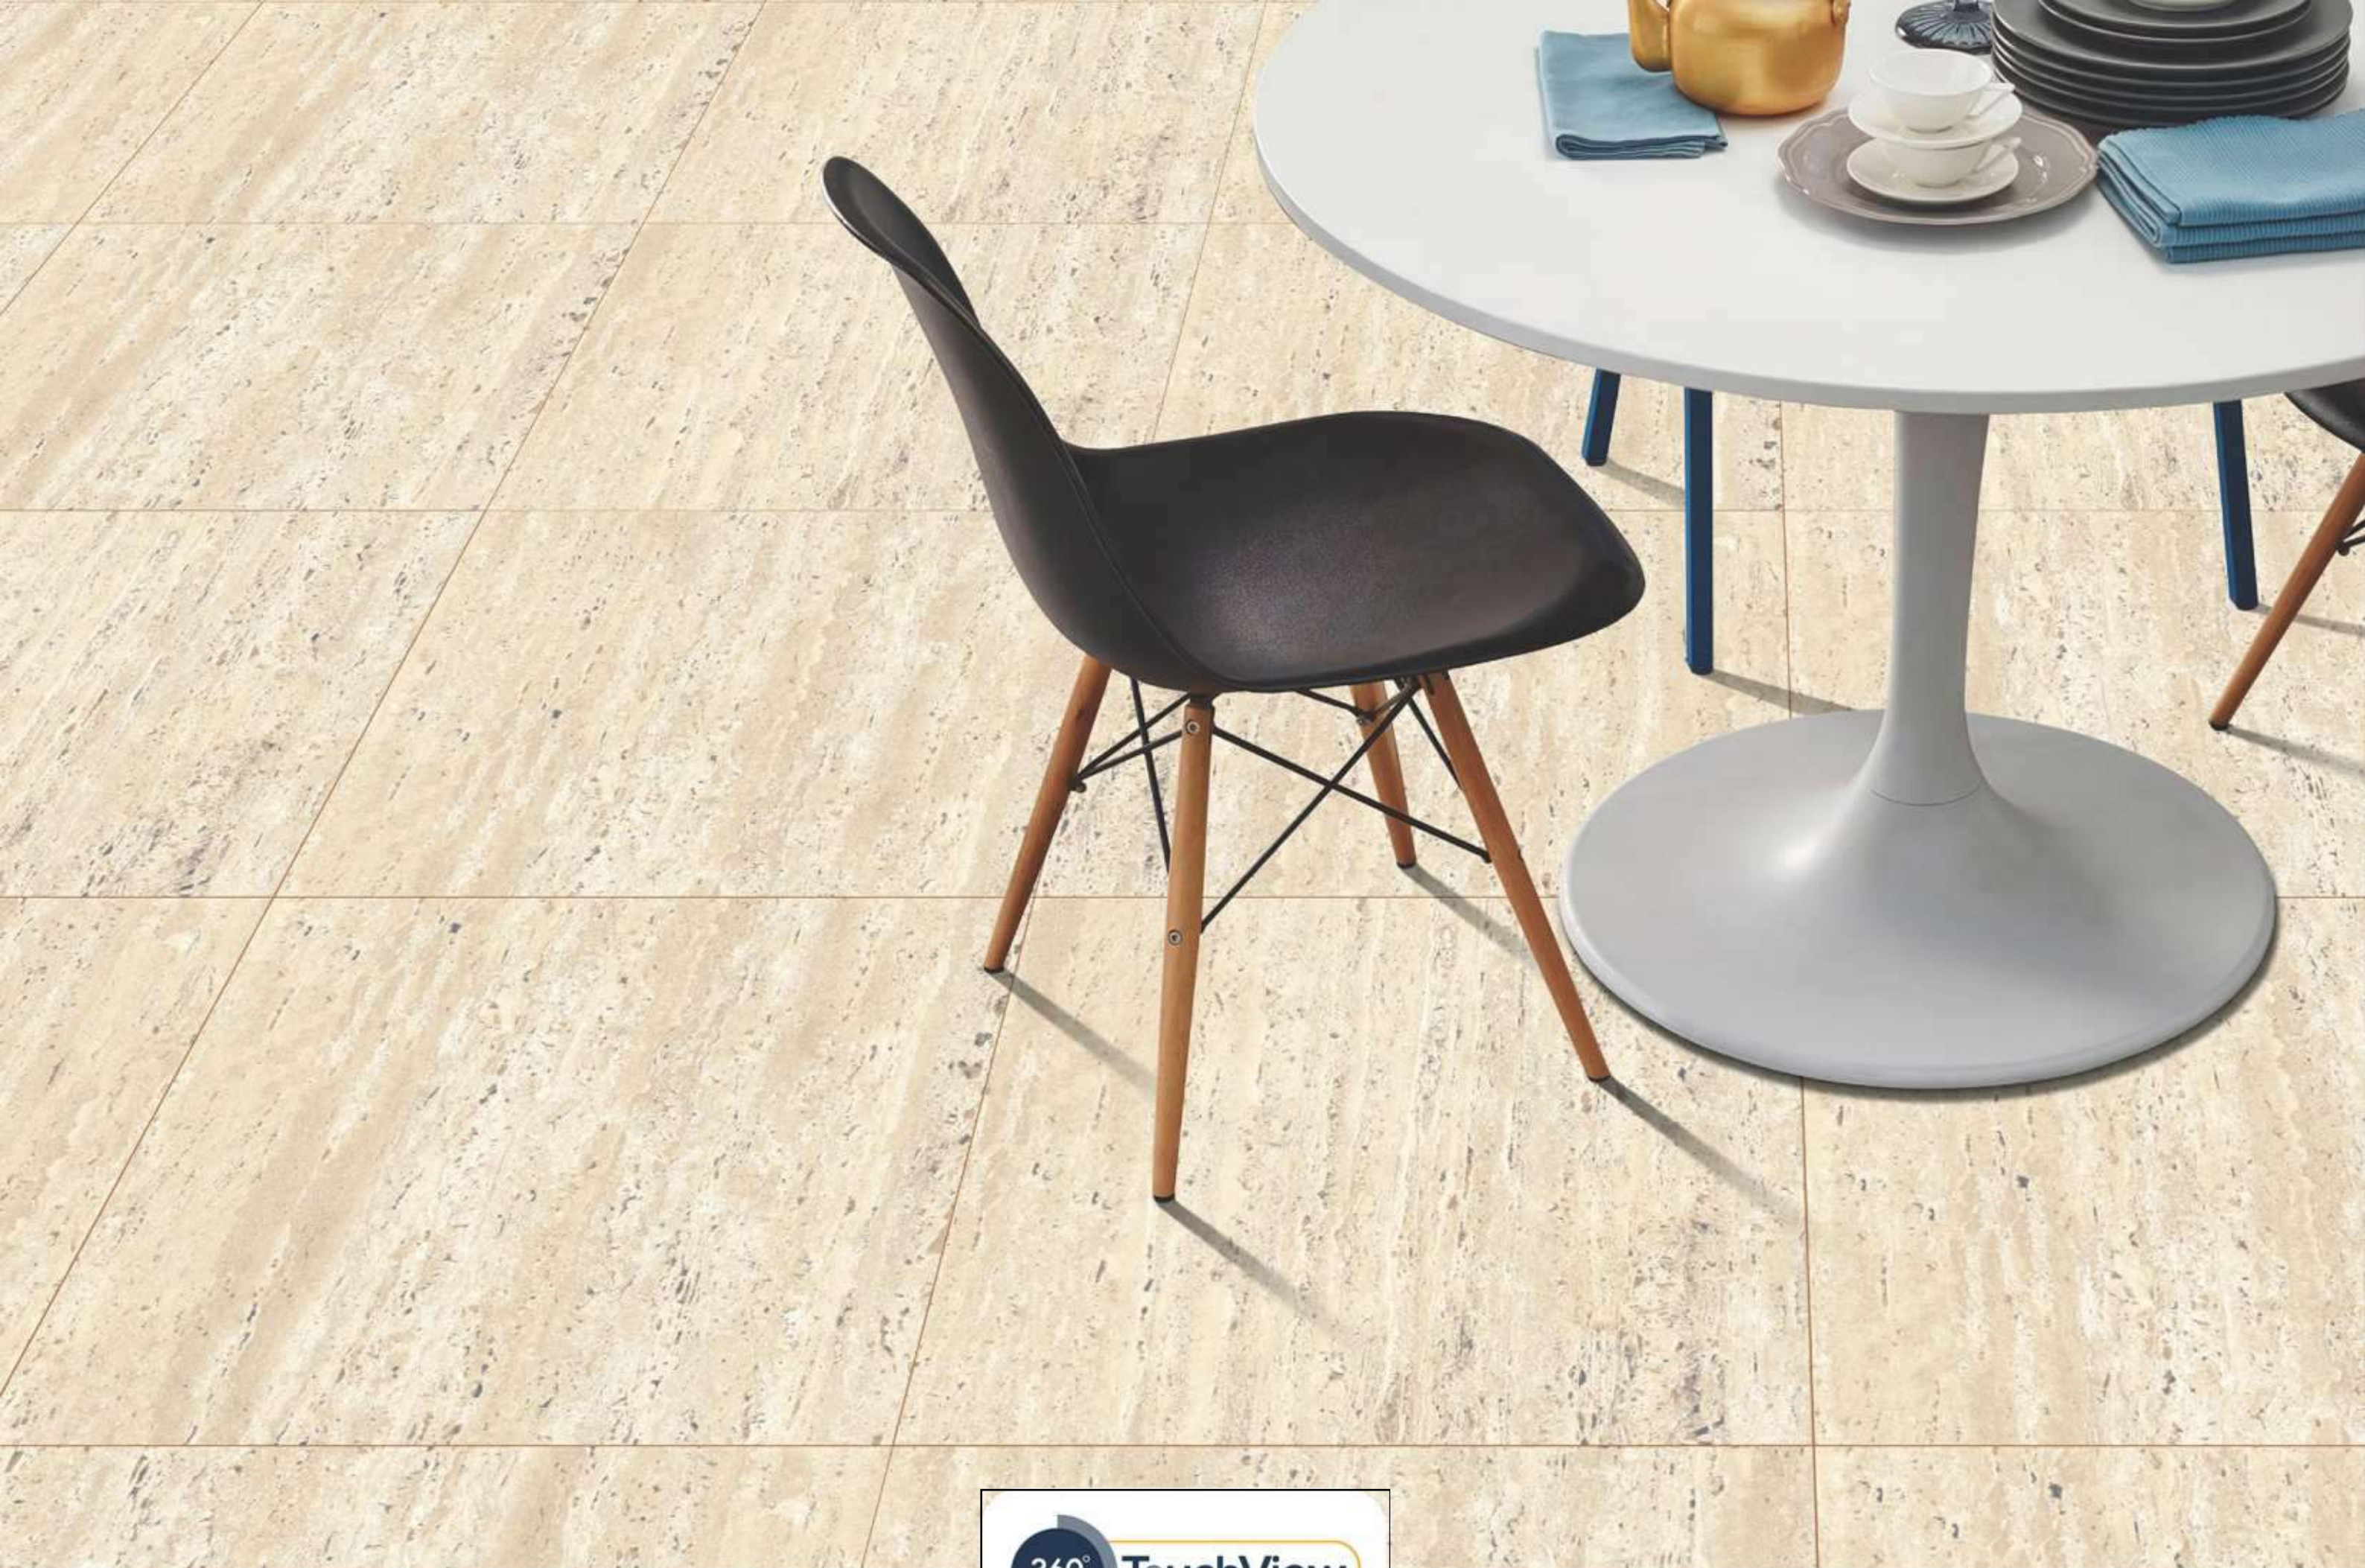

### TRAVERTINO CREMA

1200x1200MM / 800x800MM

Glossy Surface

4 Randoms

Available In: