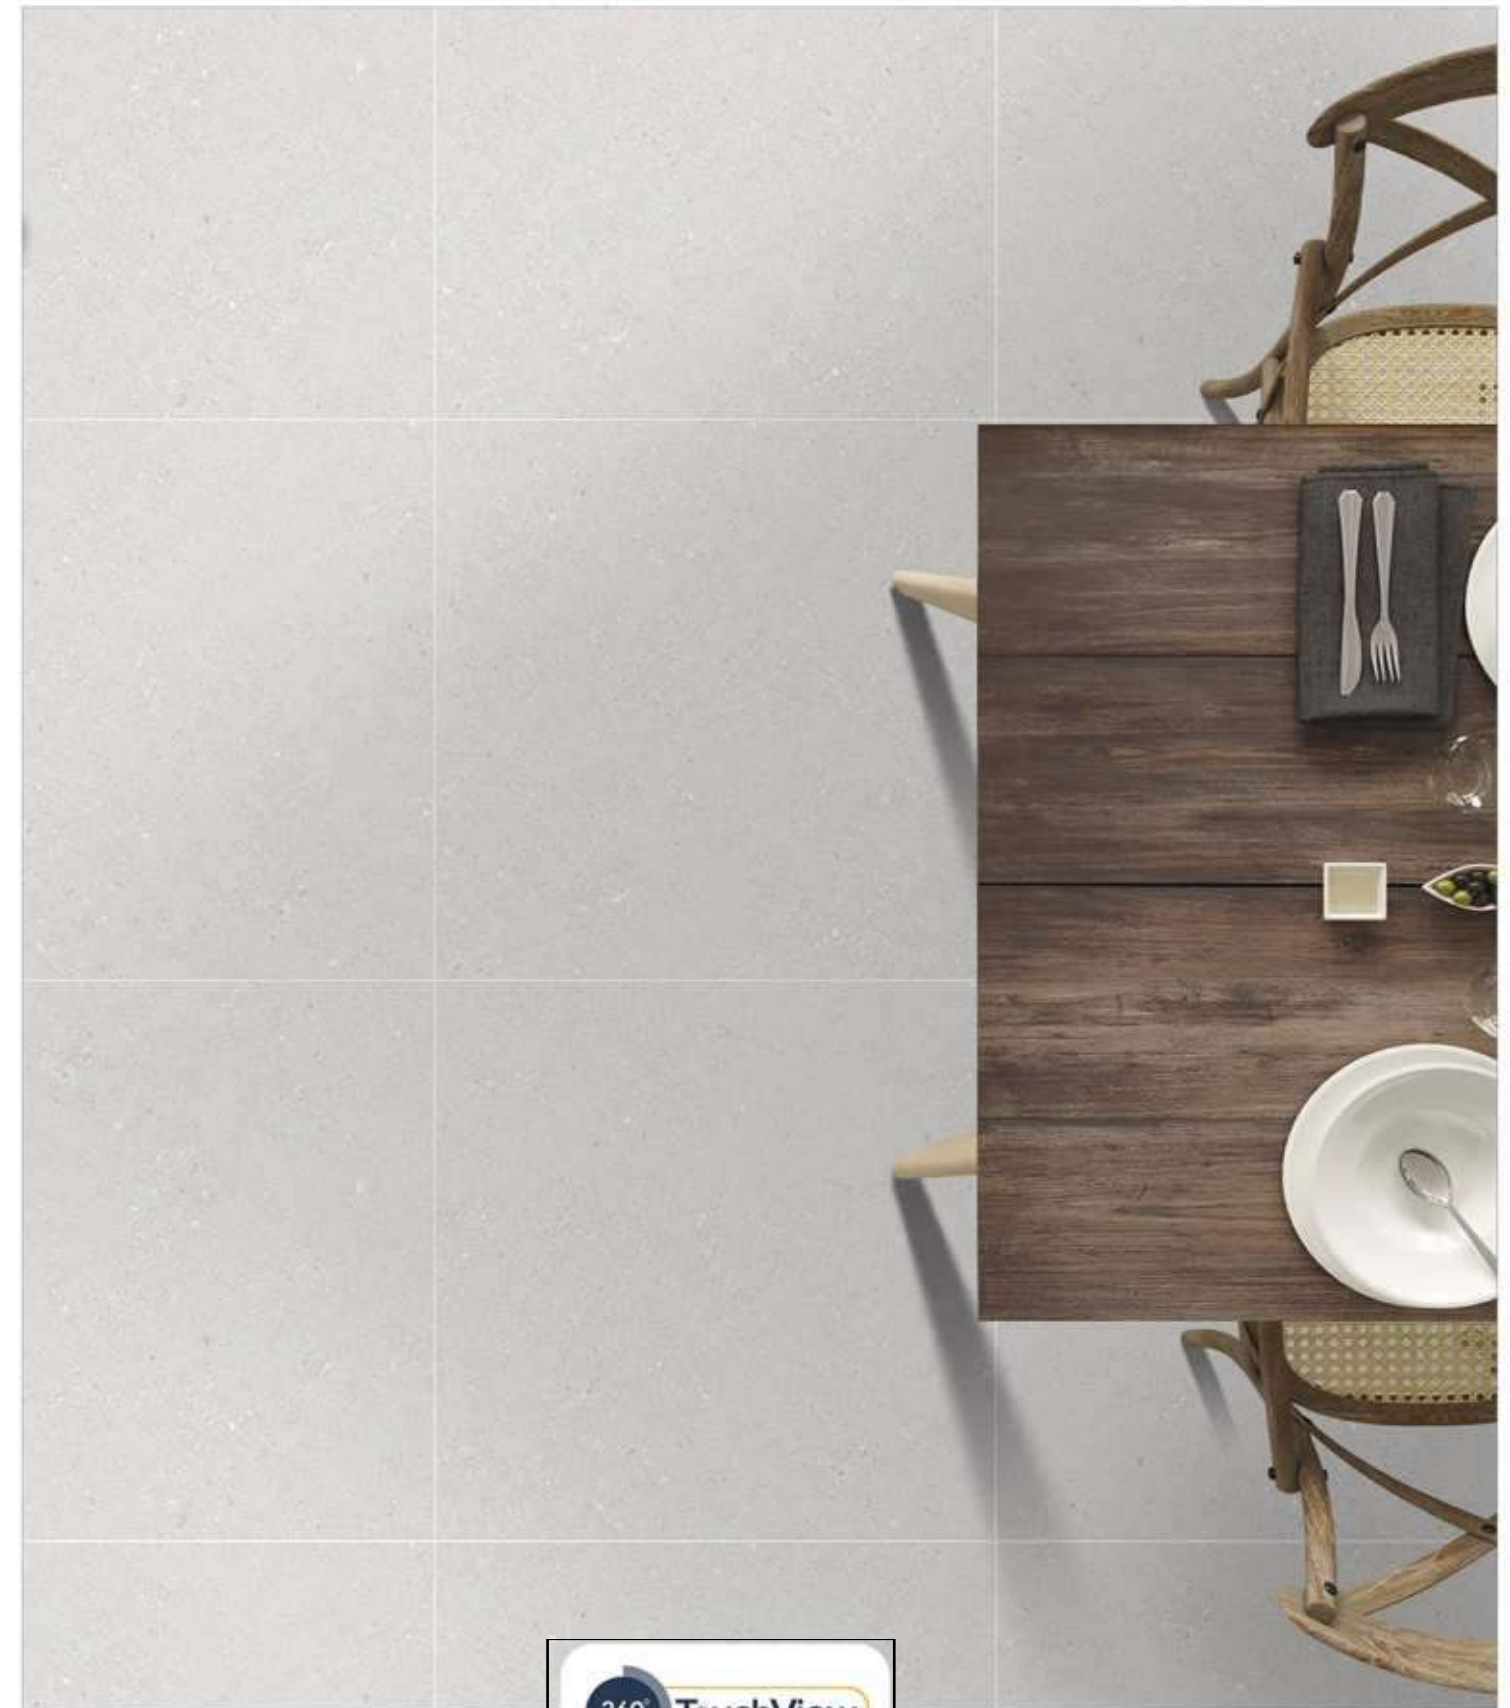

ZURA FOG

1200x1200MM / 800x800MM

Matt Surface

4 Randoms

Available In: