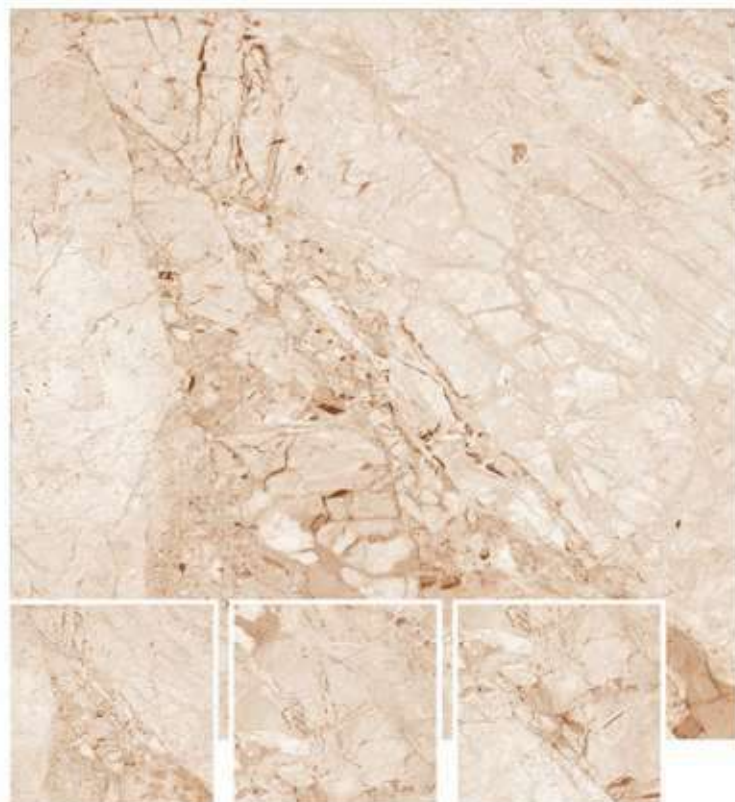

BERLIN BRECCIA CREMA

1200x1200MM / 800x800MM

Glossy Surface

4 Randoms

Available In: