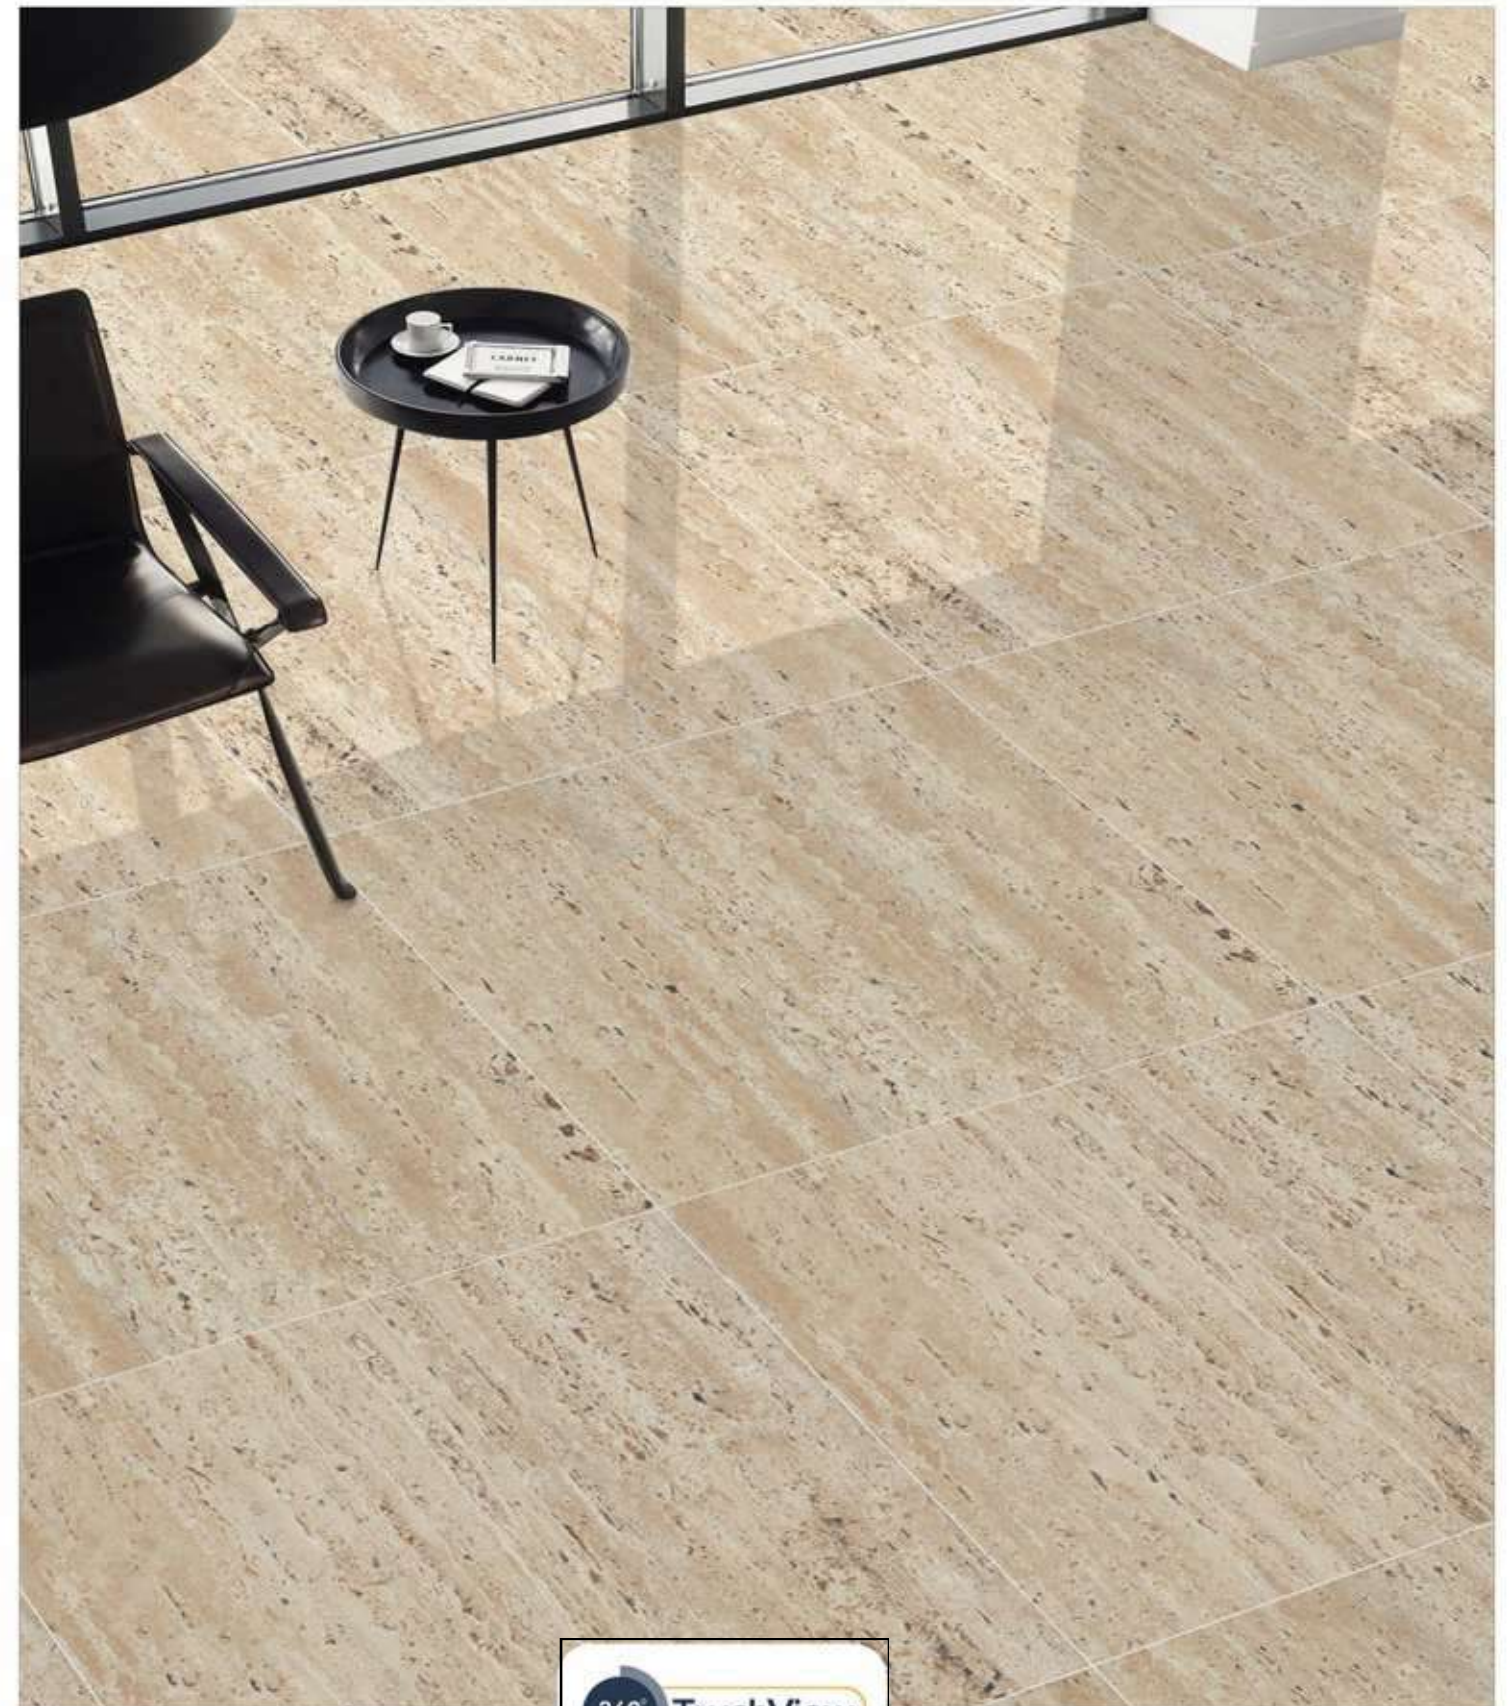

TRAVERTINO CREMA

1200x1200MM / 800x800MM

Glossy Surface

4 Randoms

Available In: