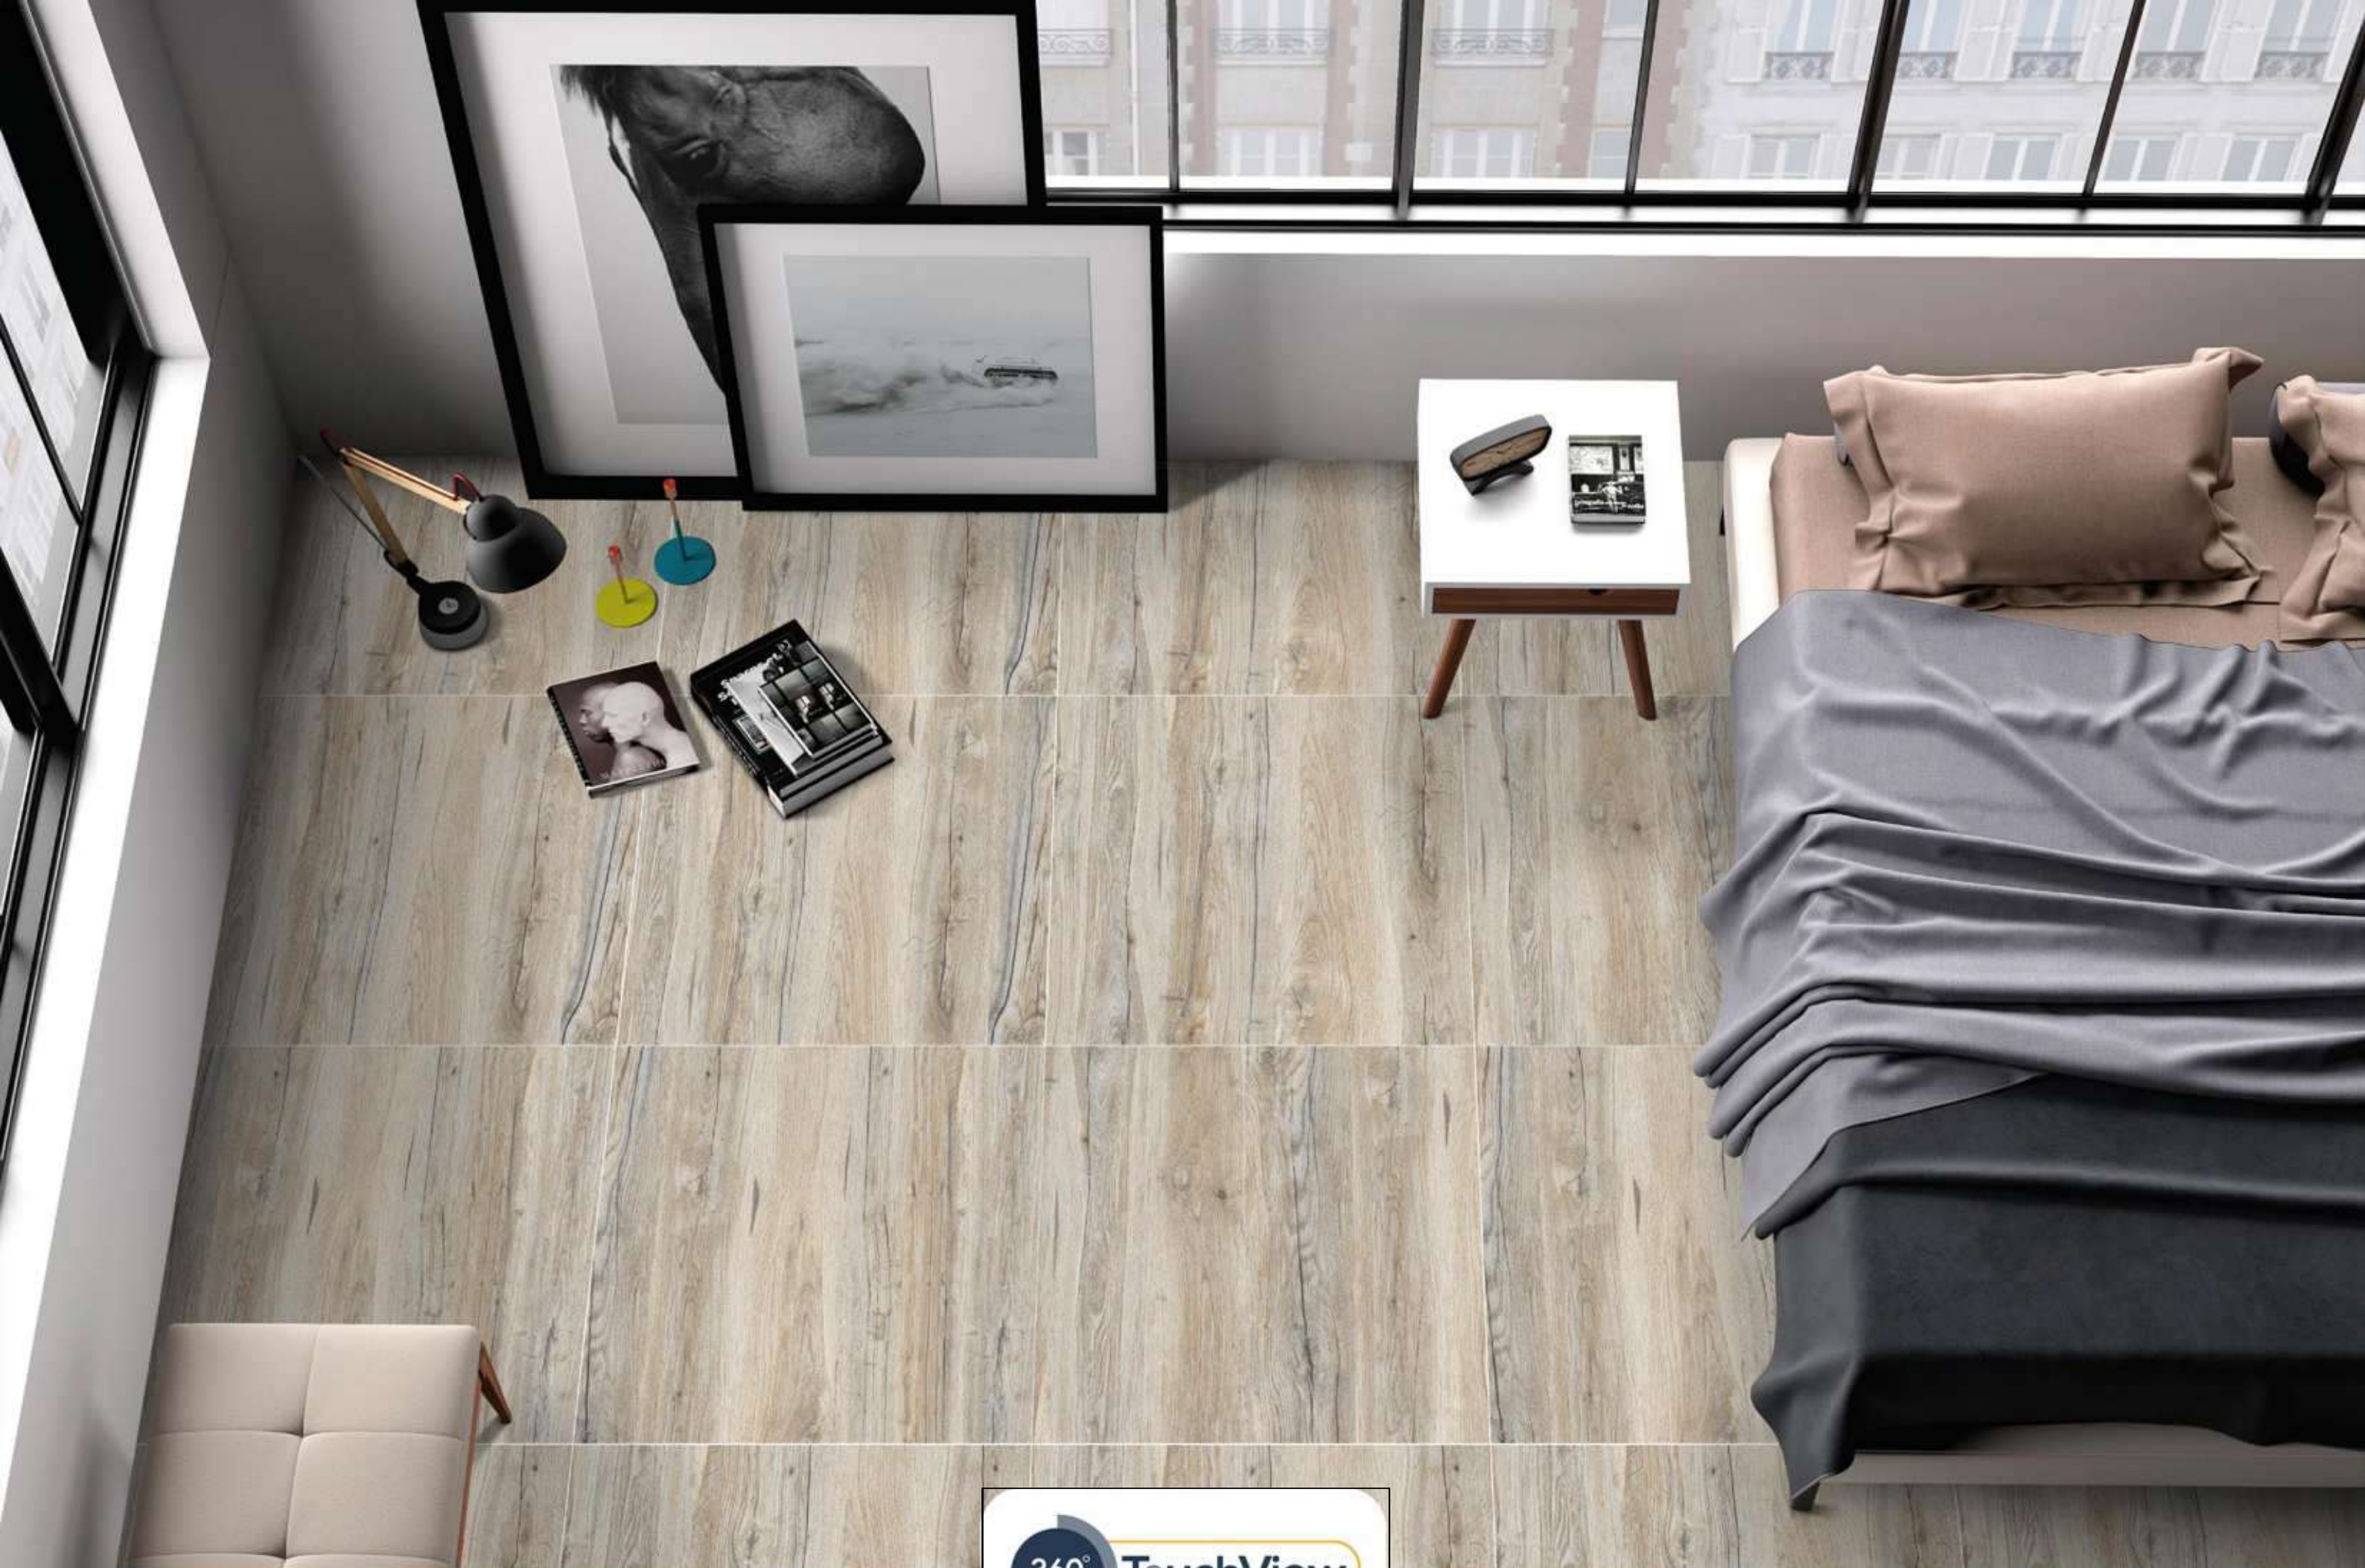

### WOODEN CRAFT-11

1200x1200MM / 800x800MM

Matt Surface

4 Randoms

Available In: