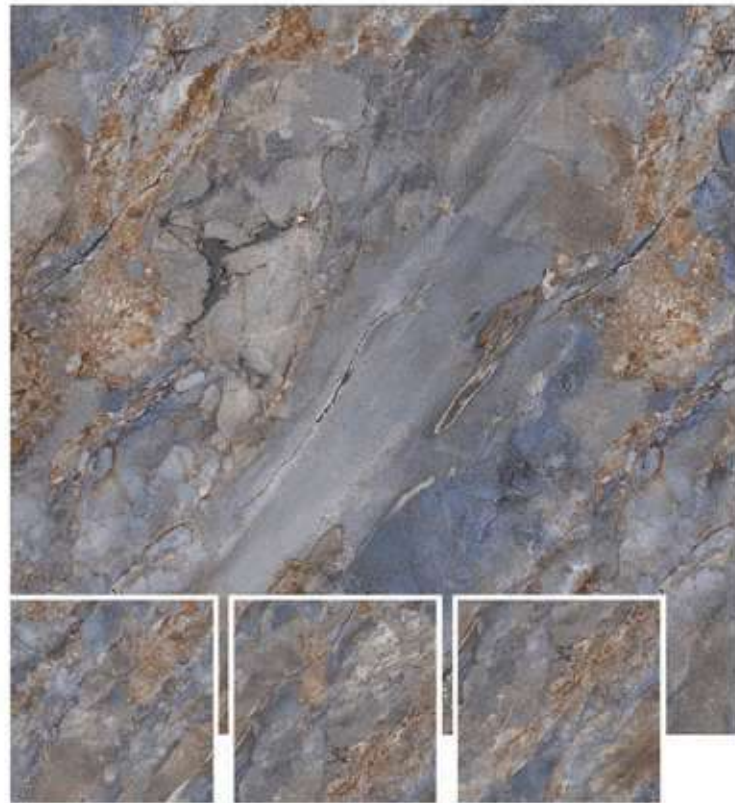

## ARMANI BRONZE

1200x1200MM / 800x800MM

Glossy Surface

4 Randoms

Available In: