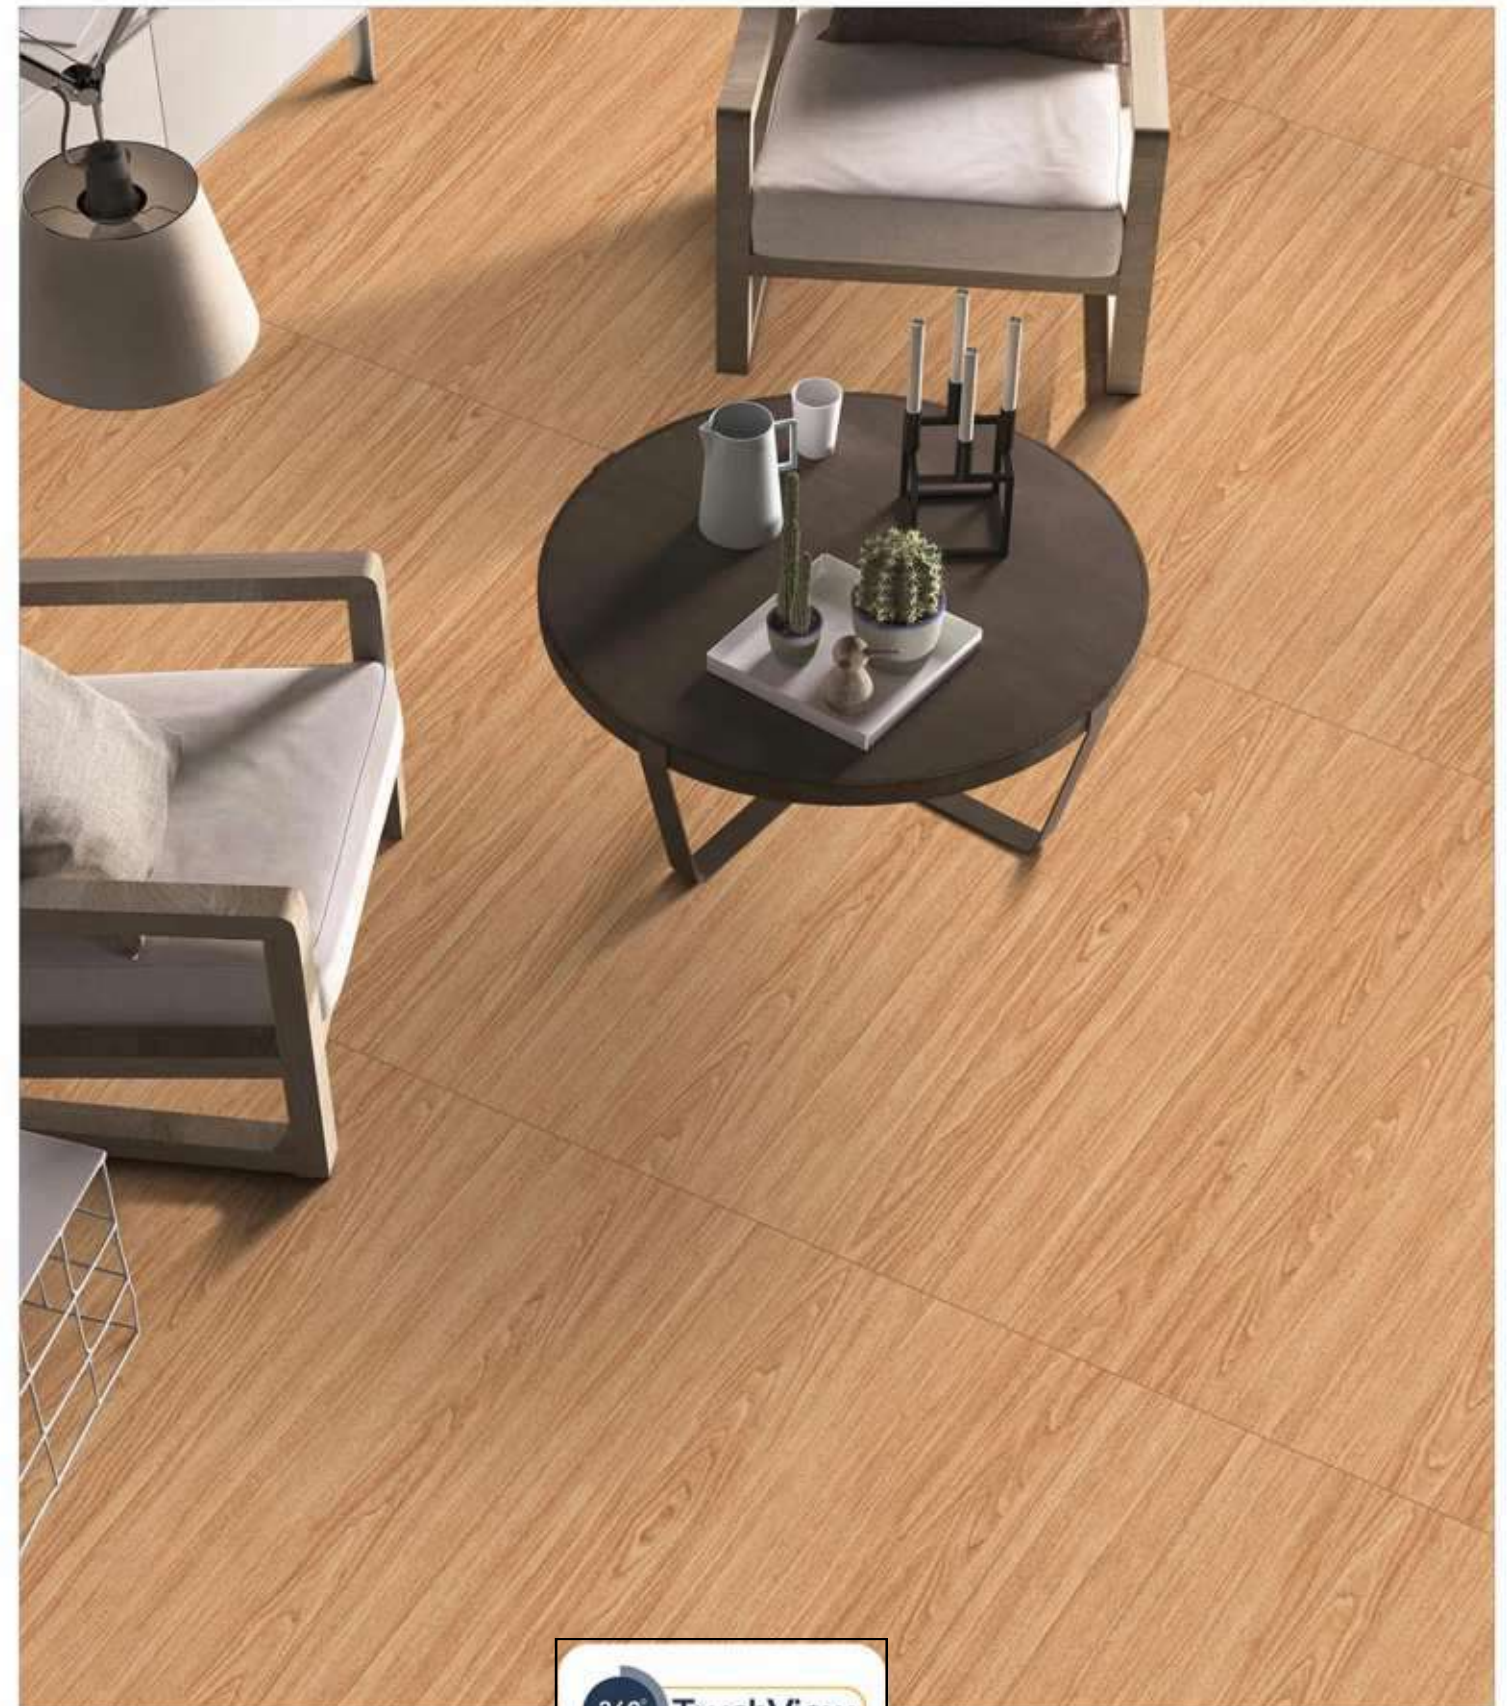

WOODEN CRAFT-9

1200x1200MM / 800x800MM

Matt Surface

4 Randoms

Available In: