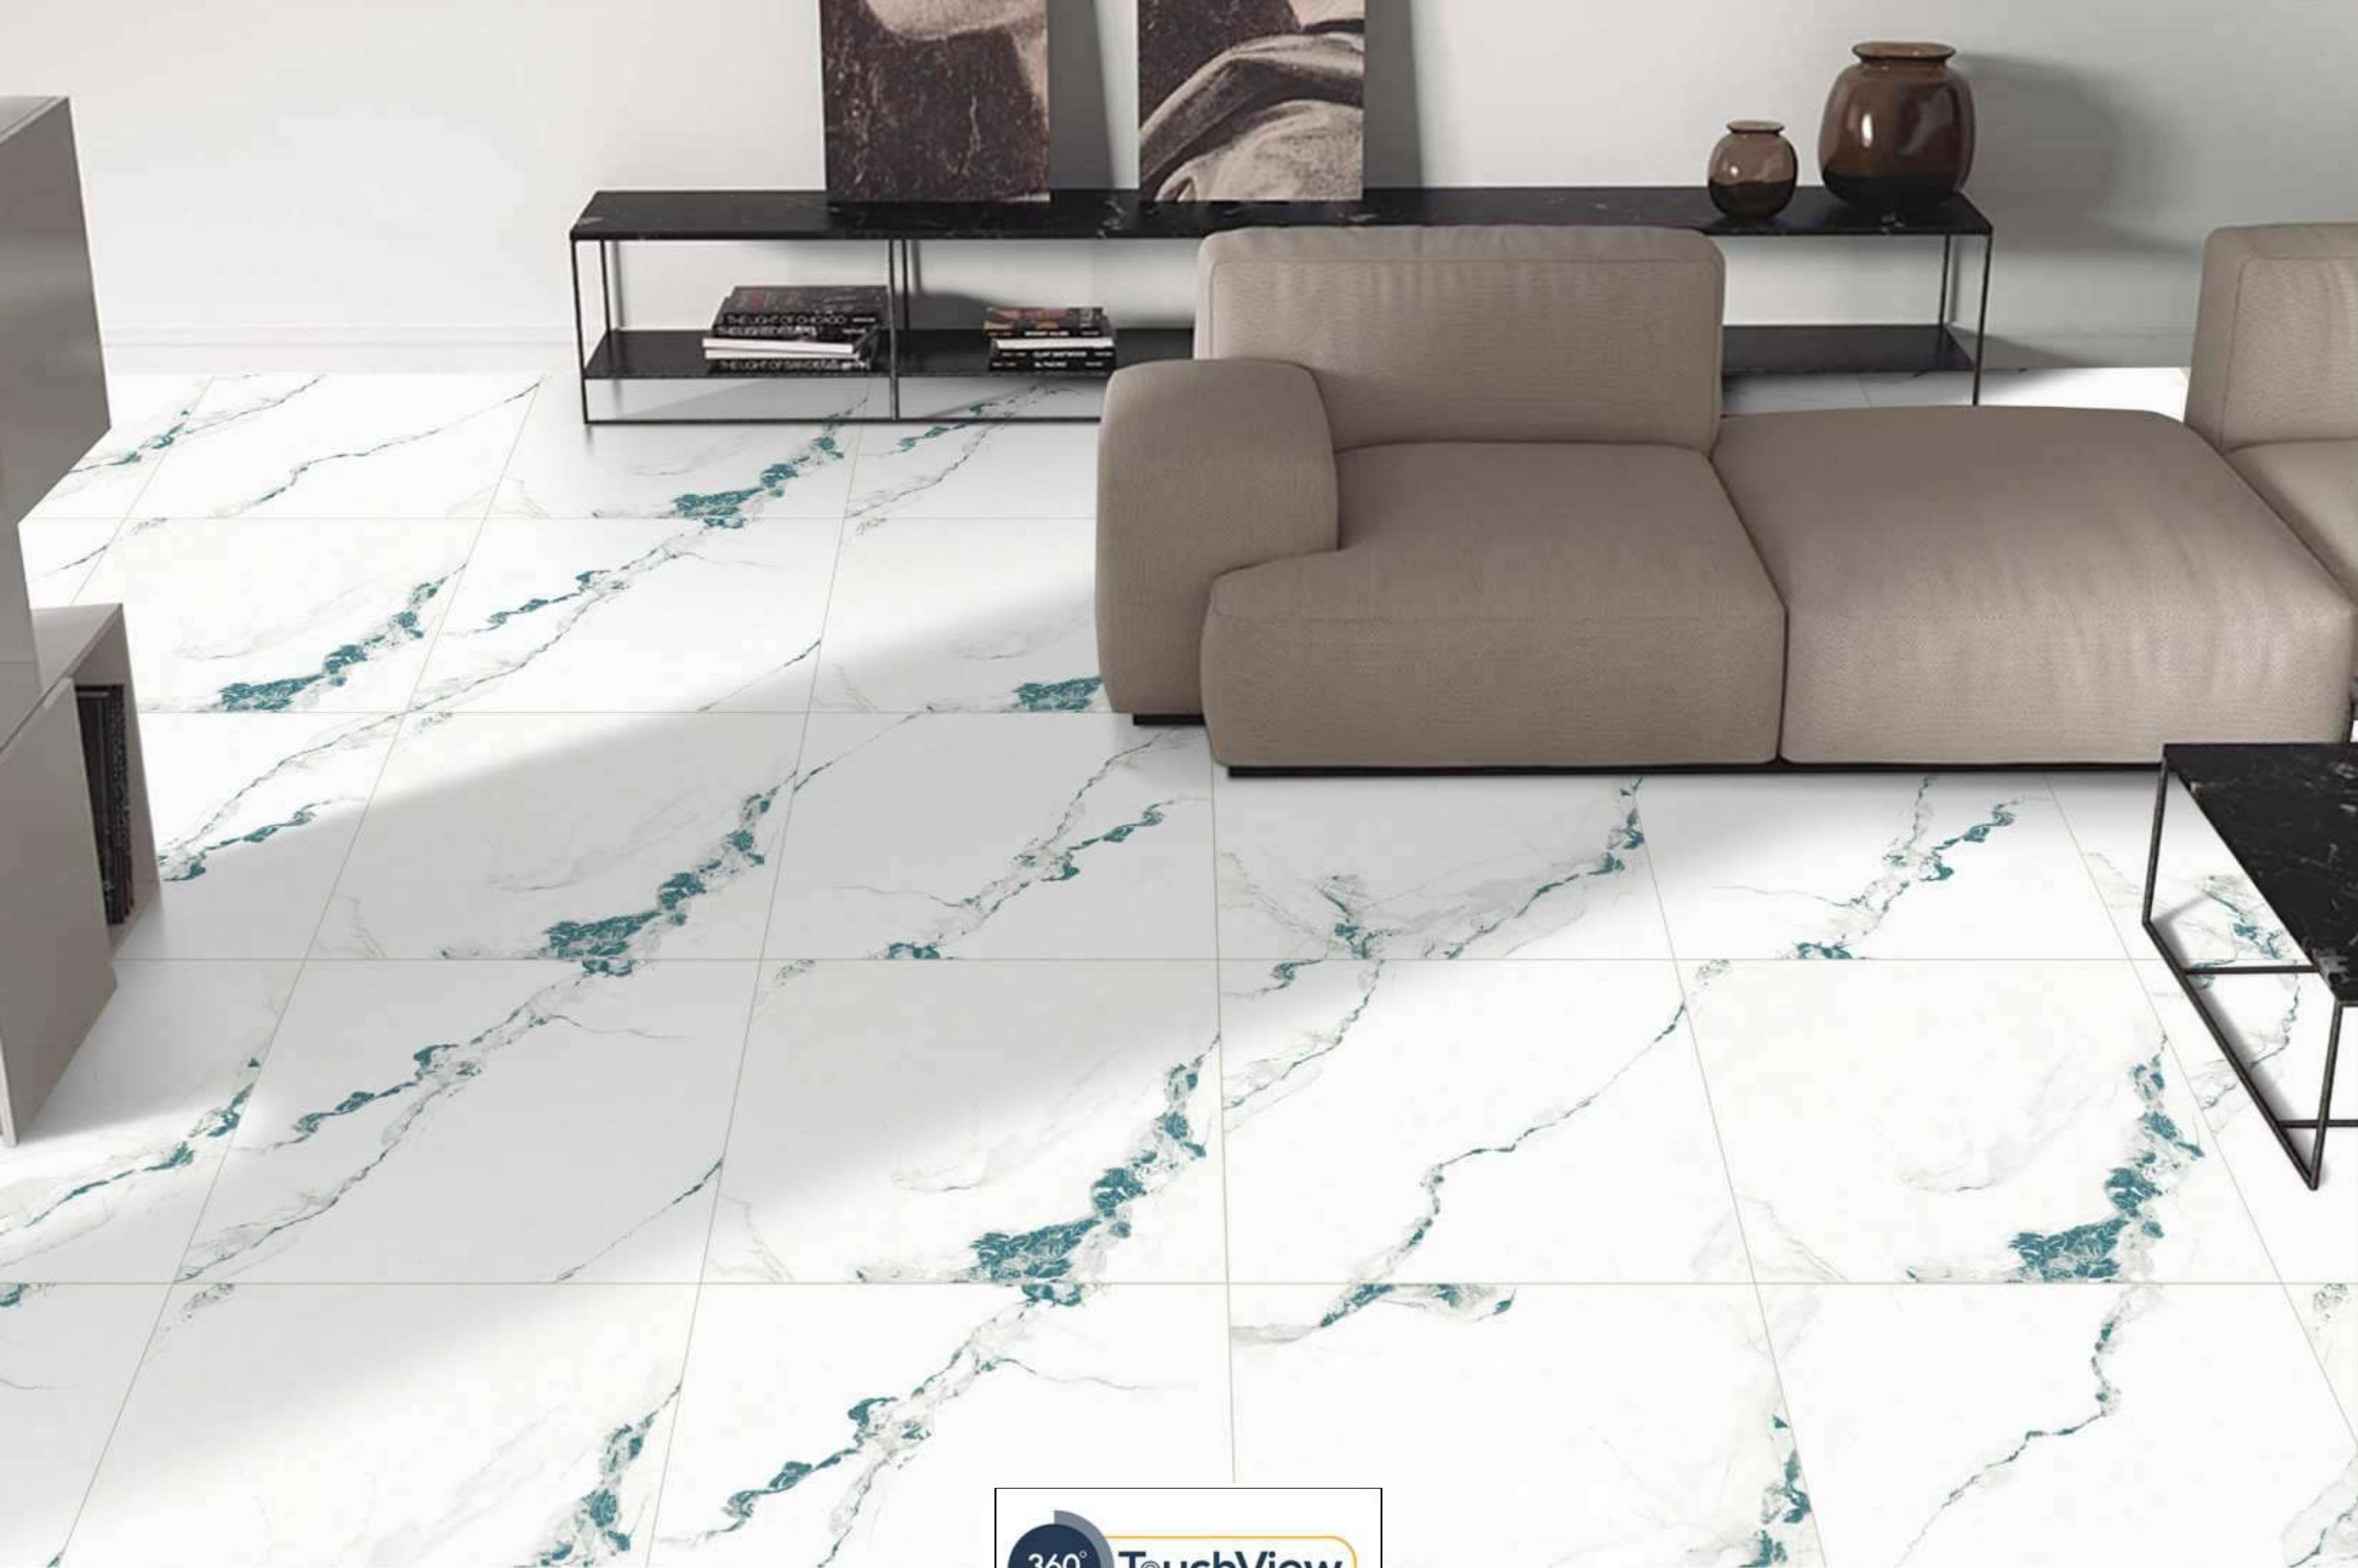

### SCOTT MERLIN

1200x1200MM / 800x800MM

Glossy Surface

4 Randoms

Available In: