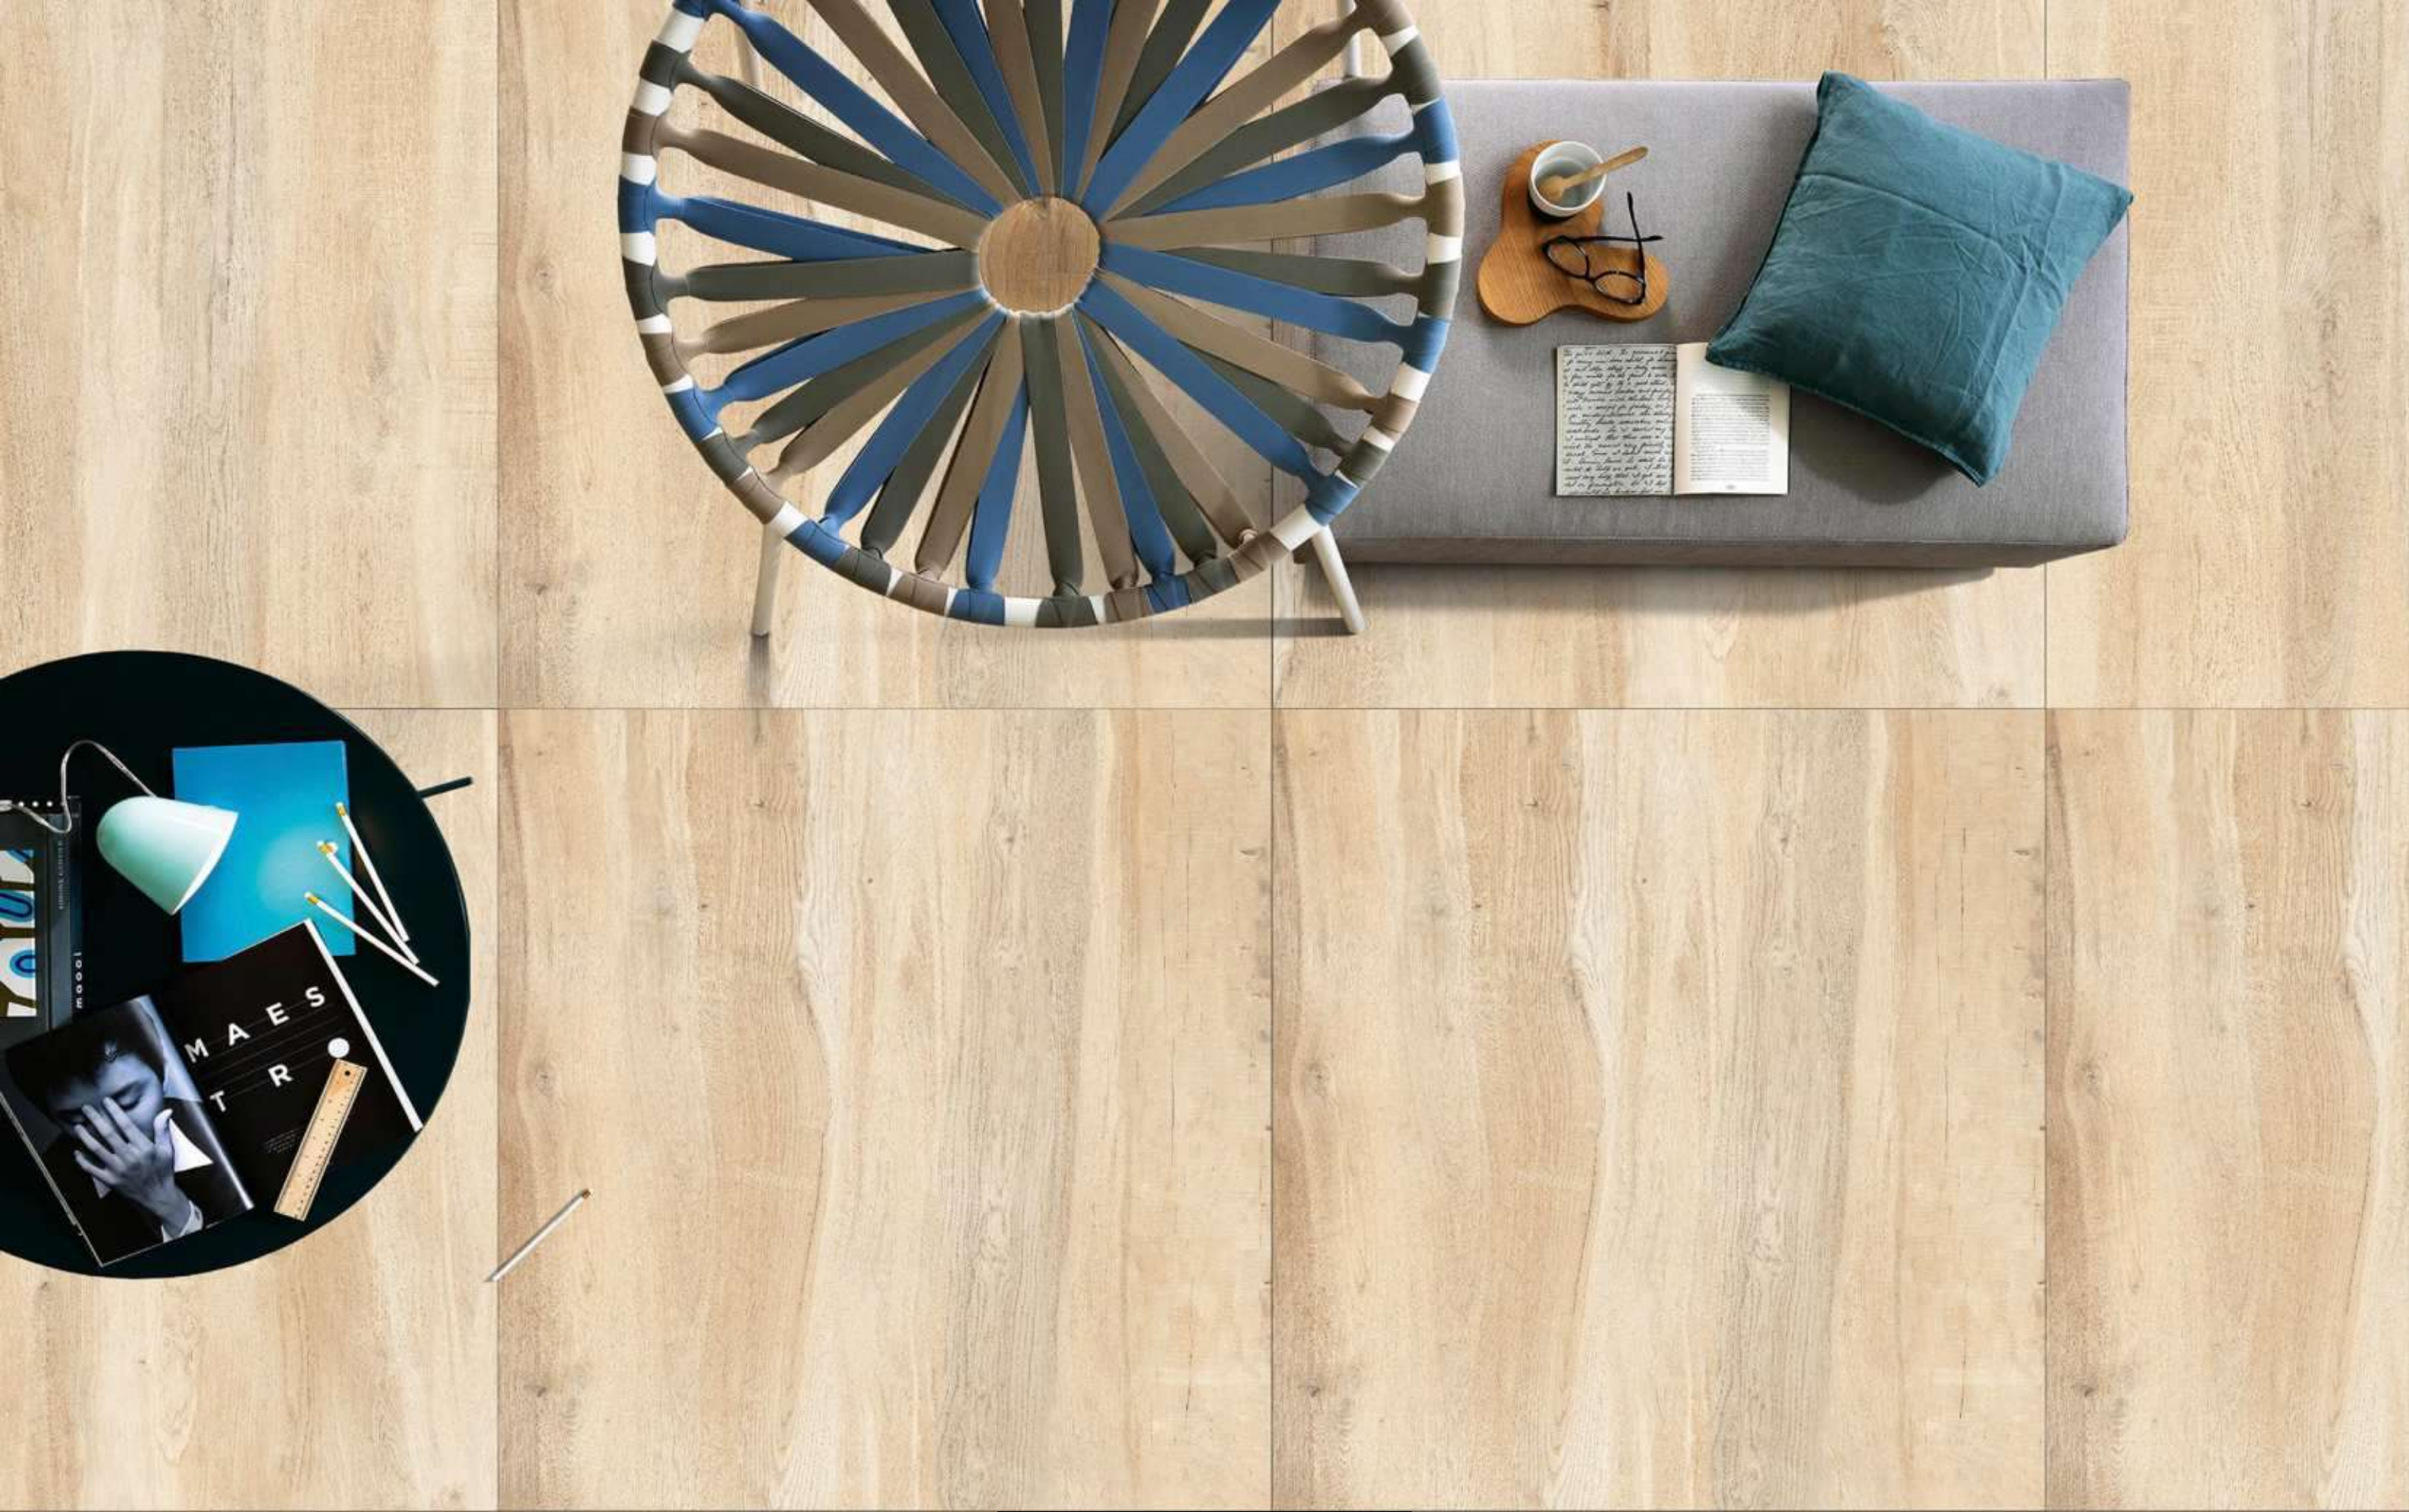

### WOODEN CRAFT-5

1200x1200MM / 800x800MM

Matt Surface

4 Randoms

Available In: