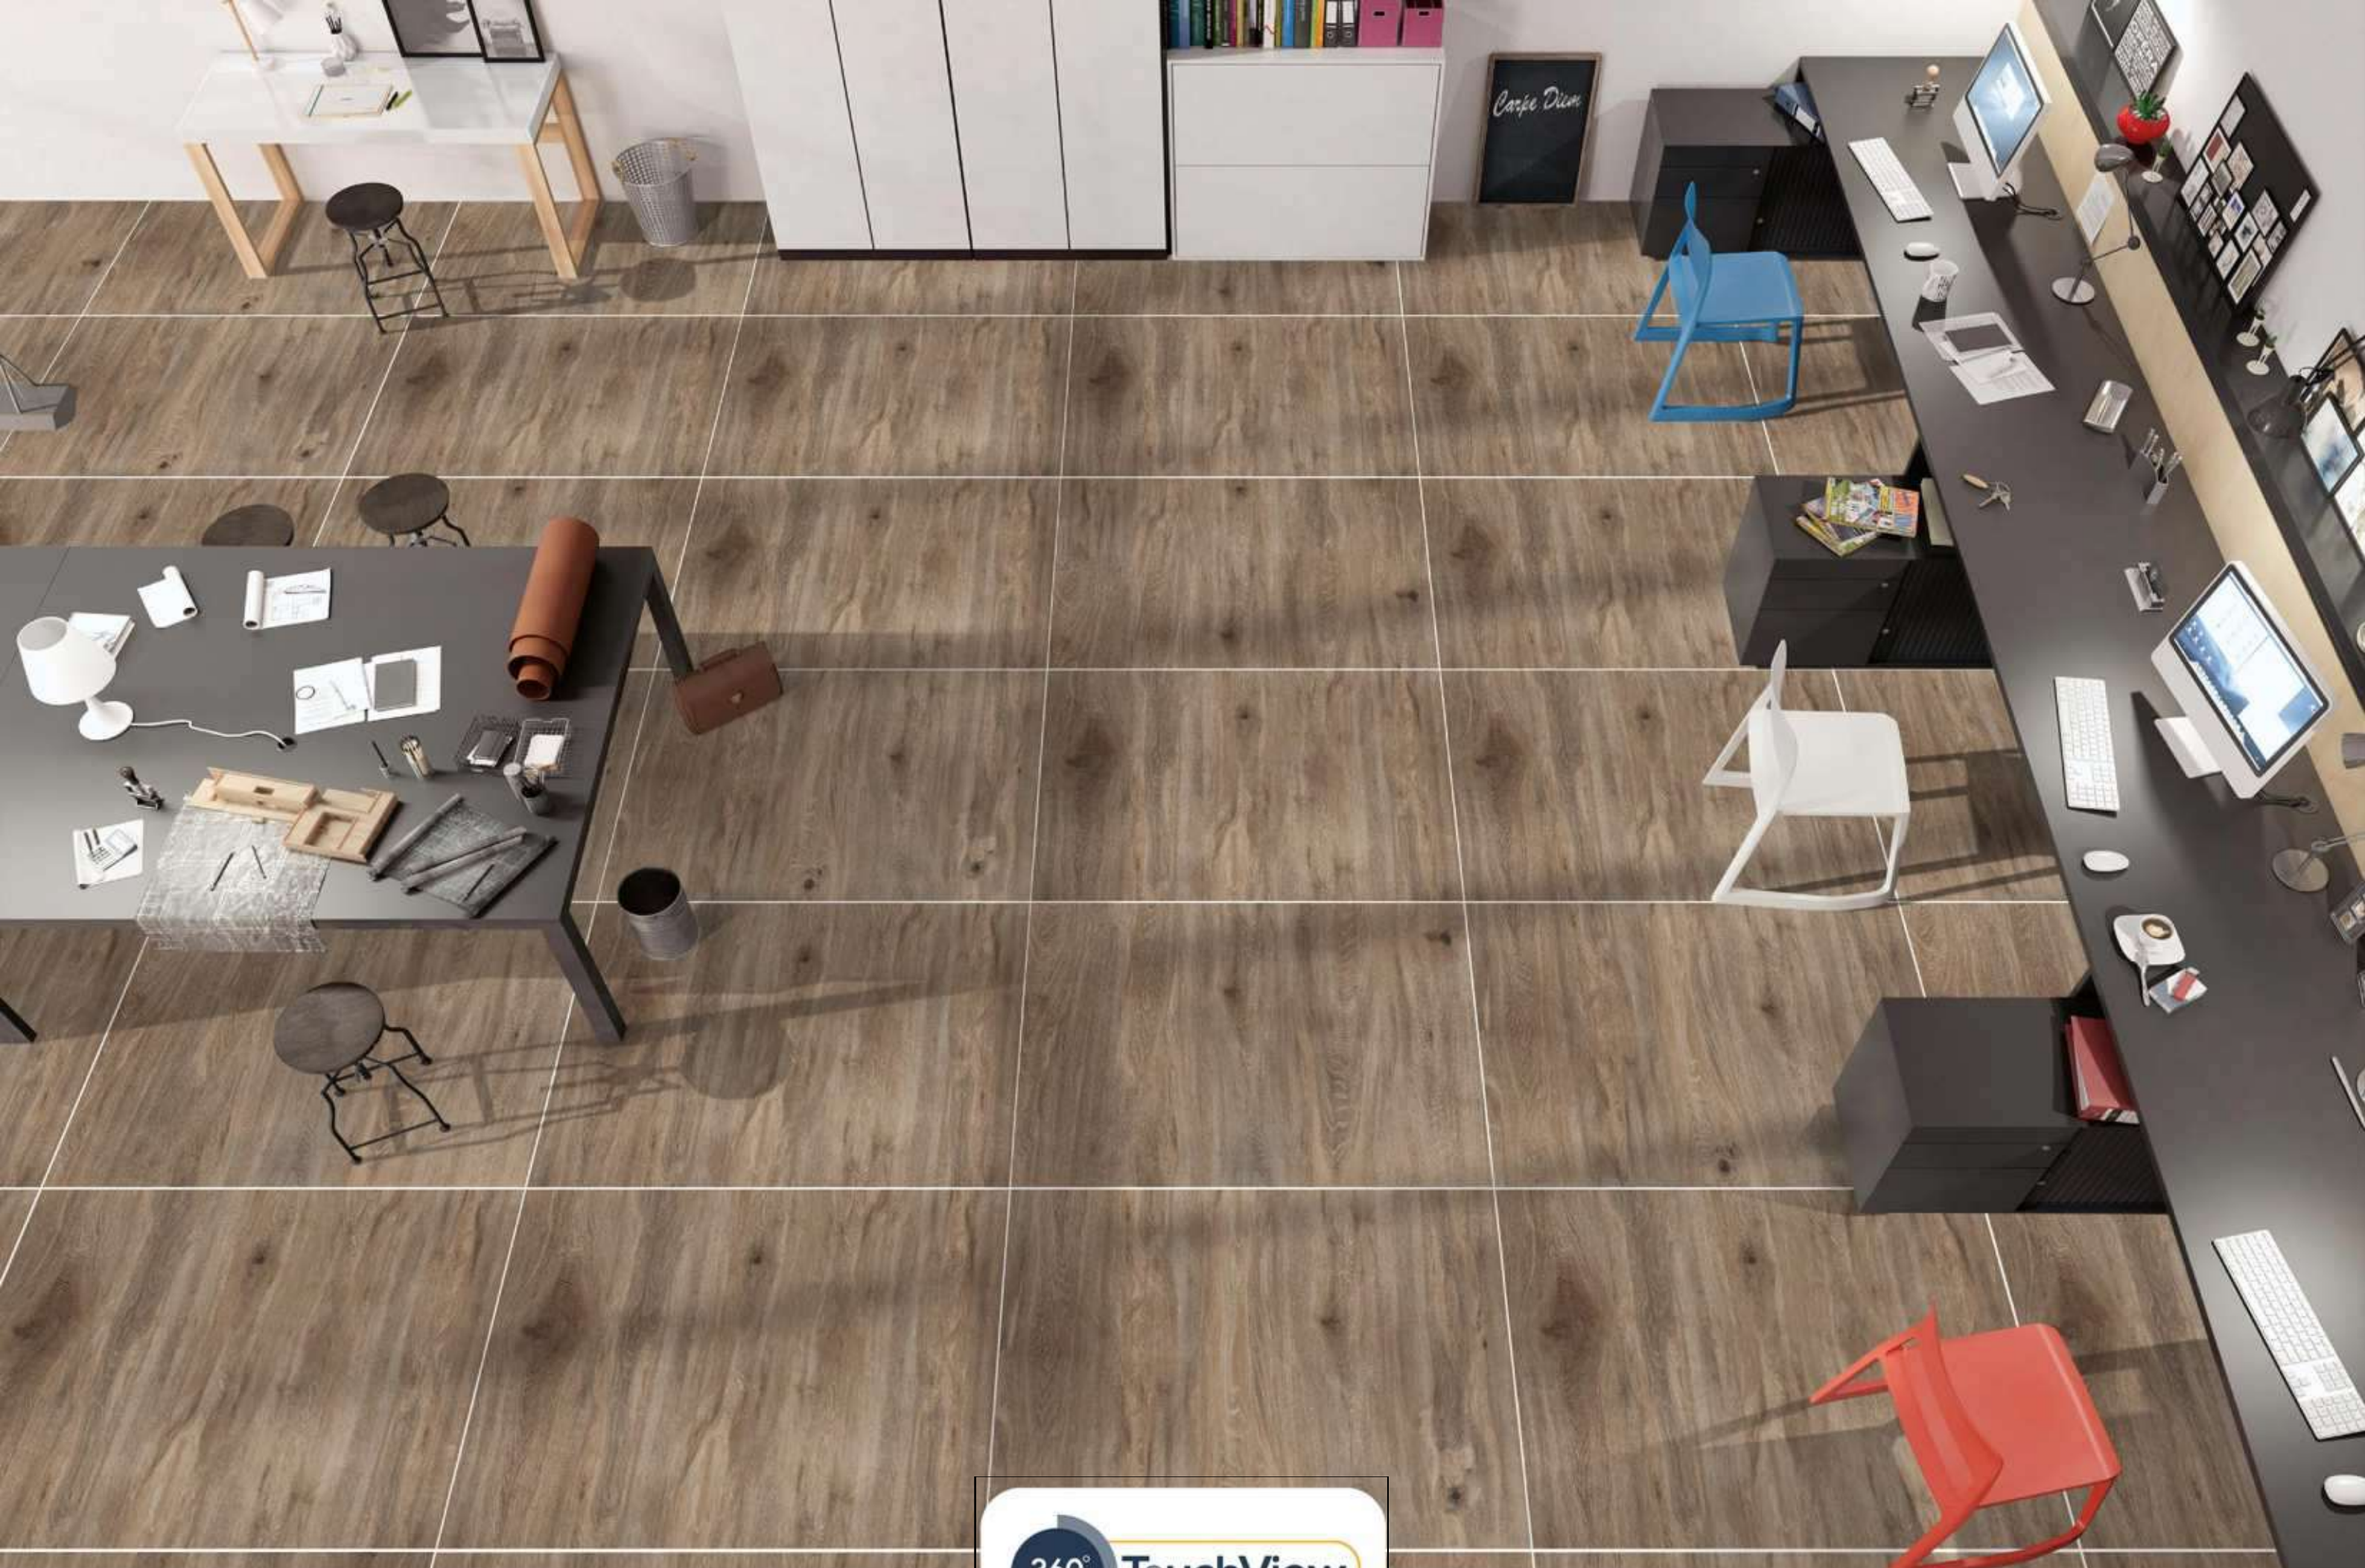

## WOODEN CRAFT-27

1200x1200MM / 800x800MM

Matt Surface

4 Randoms

Available In:

- 1 Easy to clean 
- 2 Hygienic / Antibacterial surface 
- 3 Water resistant 
- 4 Impact resistant 
- 5 Frost resistant 
- 6 Scratch resistant 
- 7 Chemical & Stain resistant 
- 8 Fire resistant 