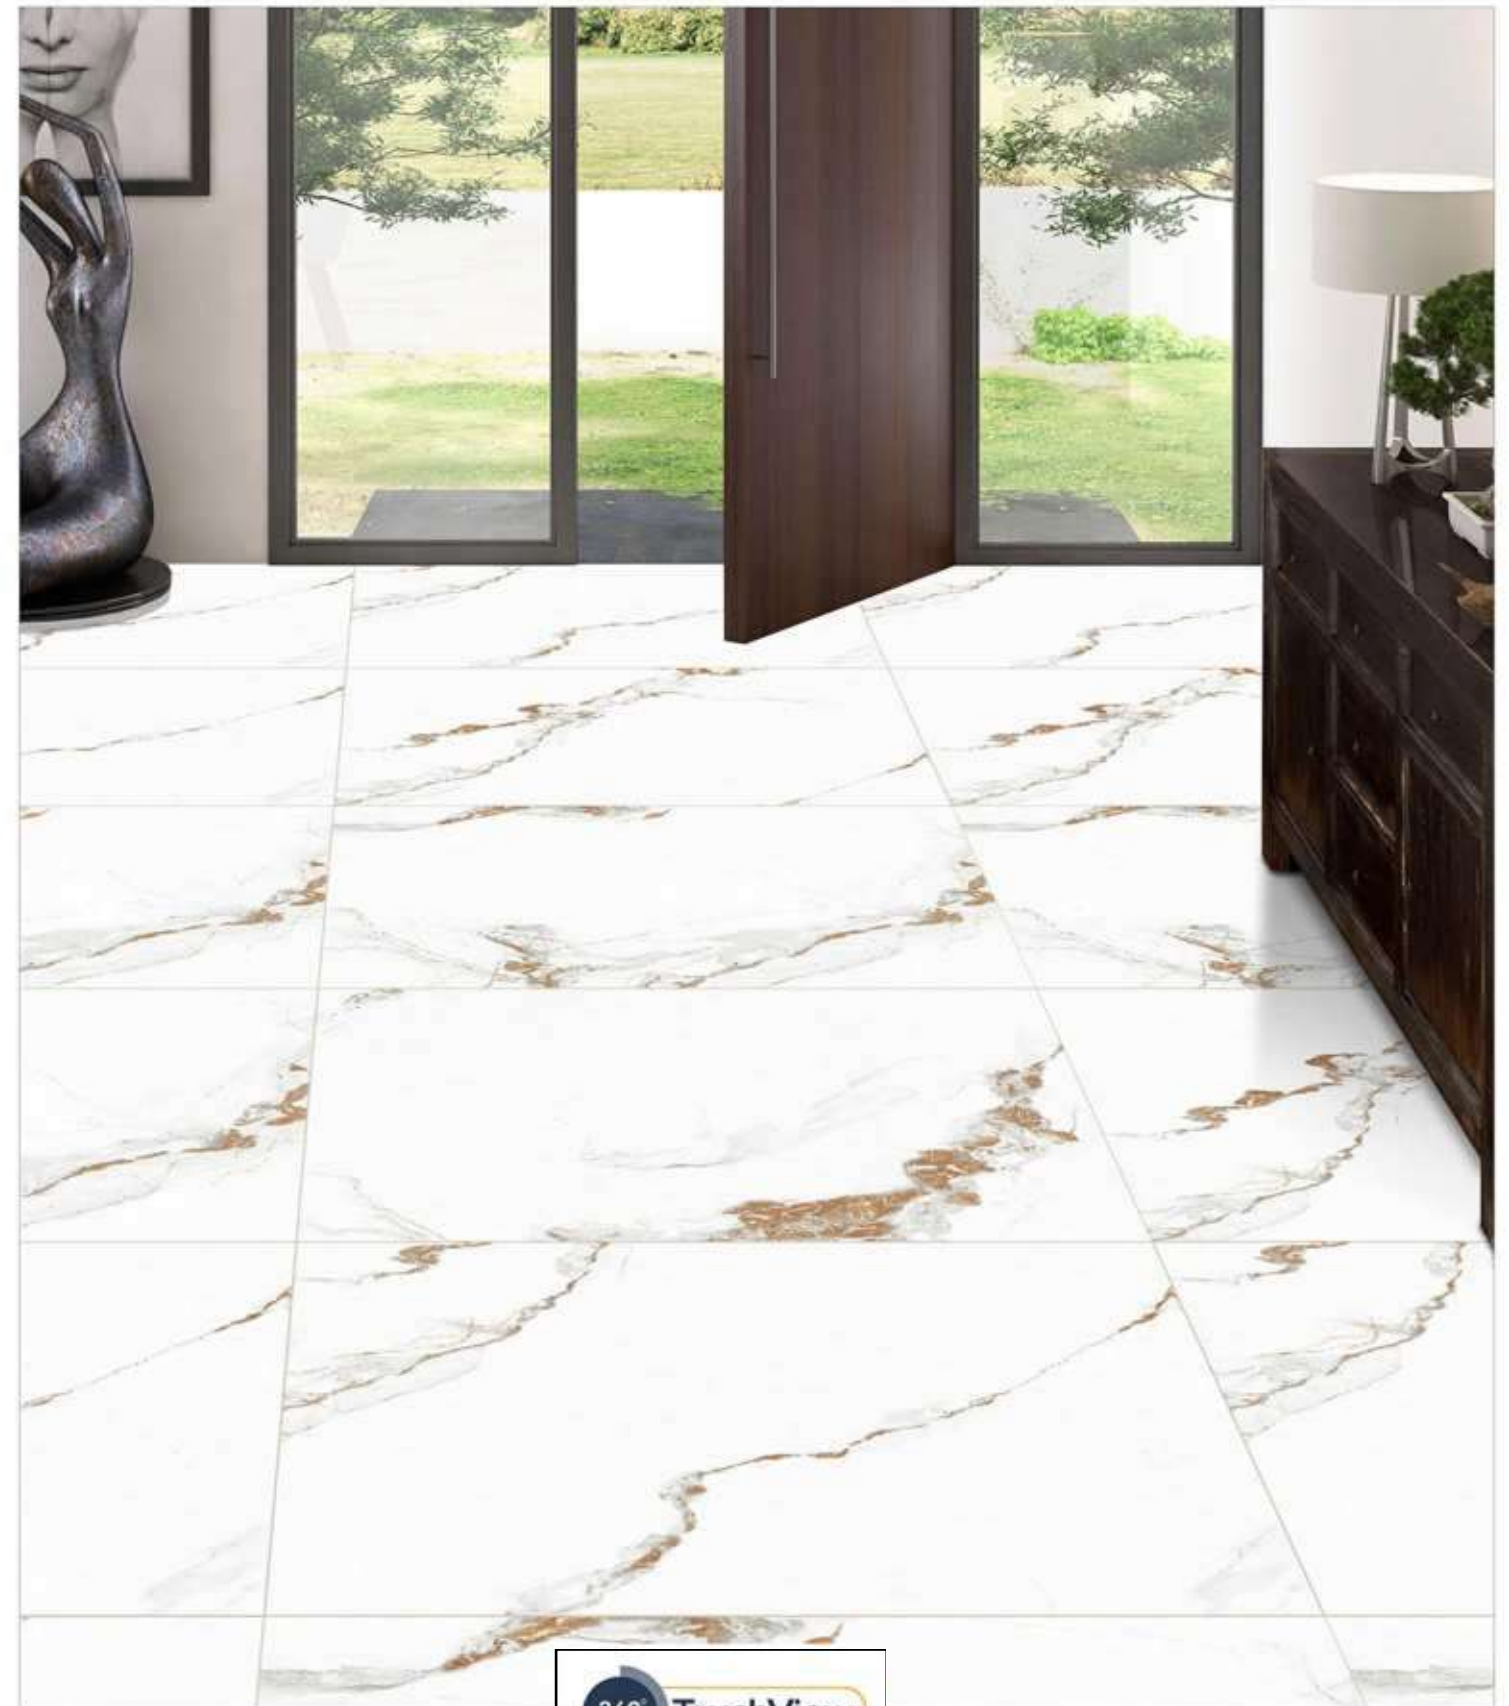

SCOTT MERLIN

1200x1200MM / 800x800MM

Glossy Surface

4 Randoms

Available In: