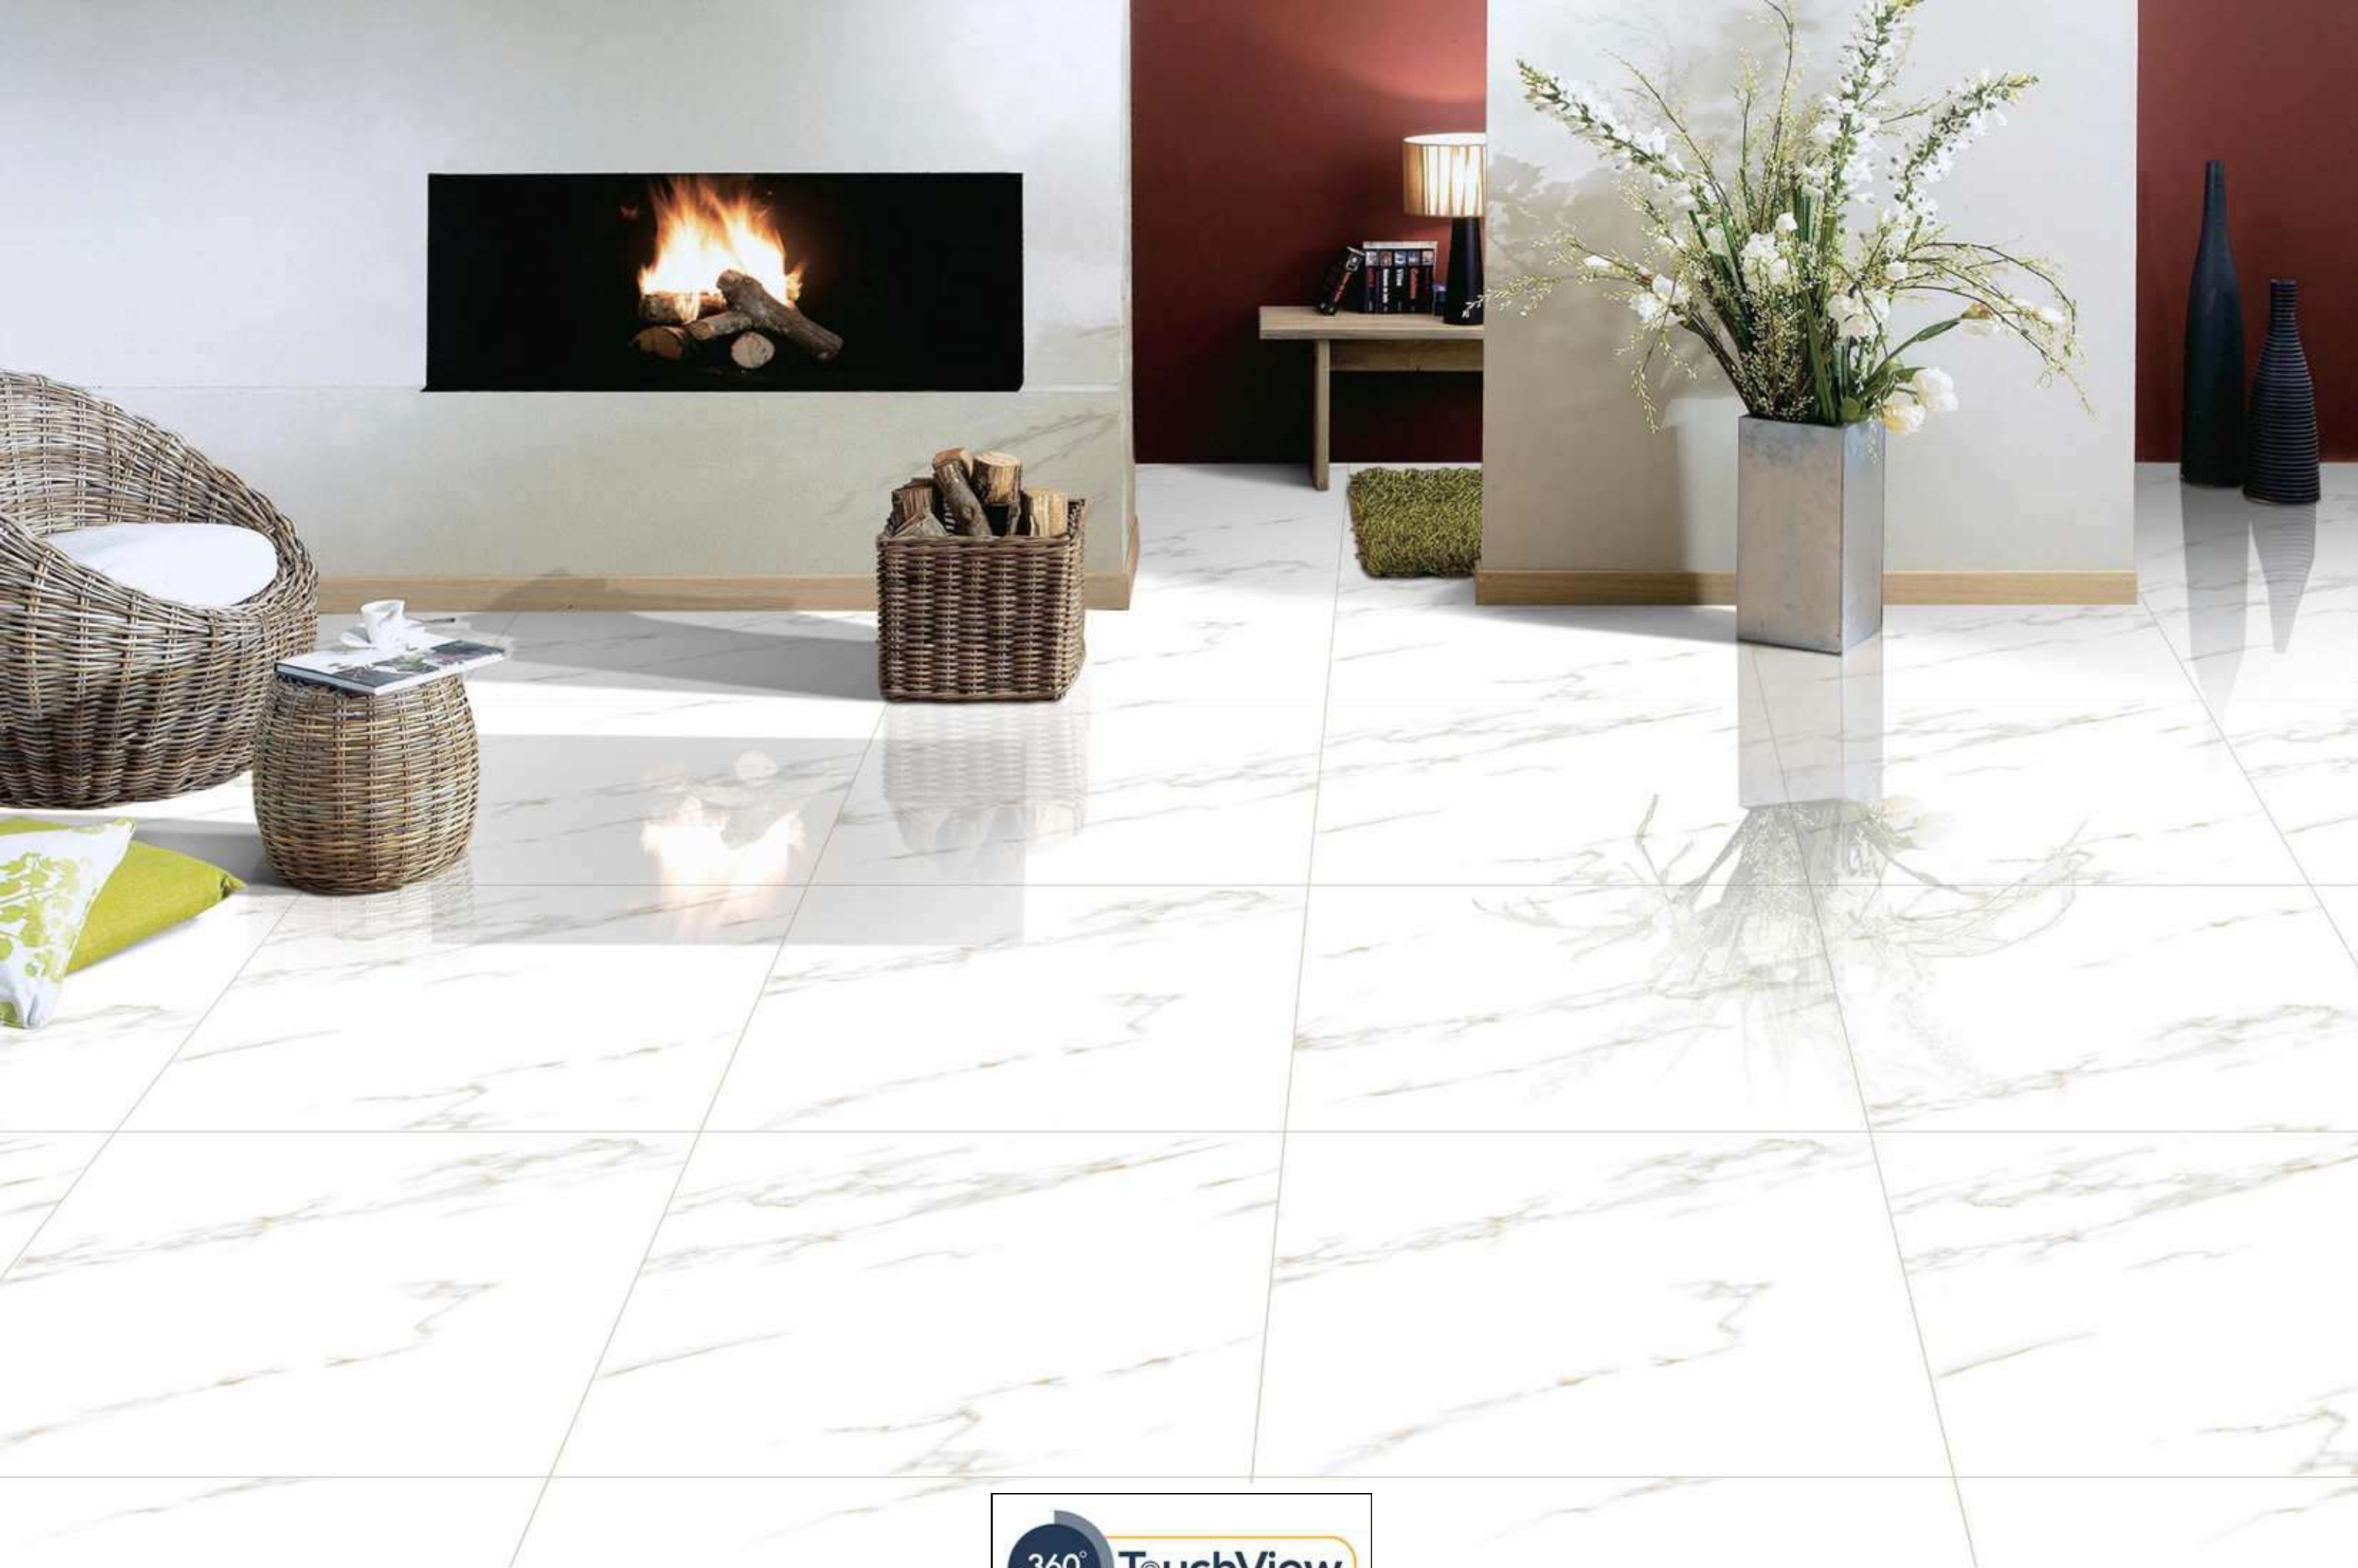

## ICE SATVARIO

1200x1200MM / 800x800MM

Glossy Surface

4 Randoms

Available In: