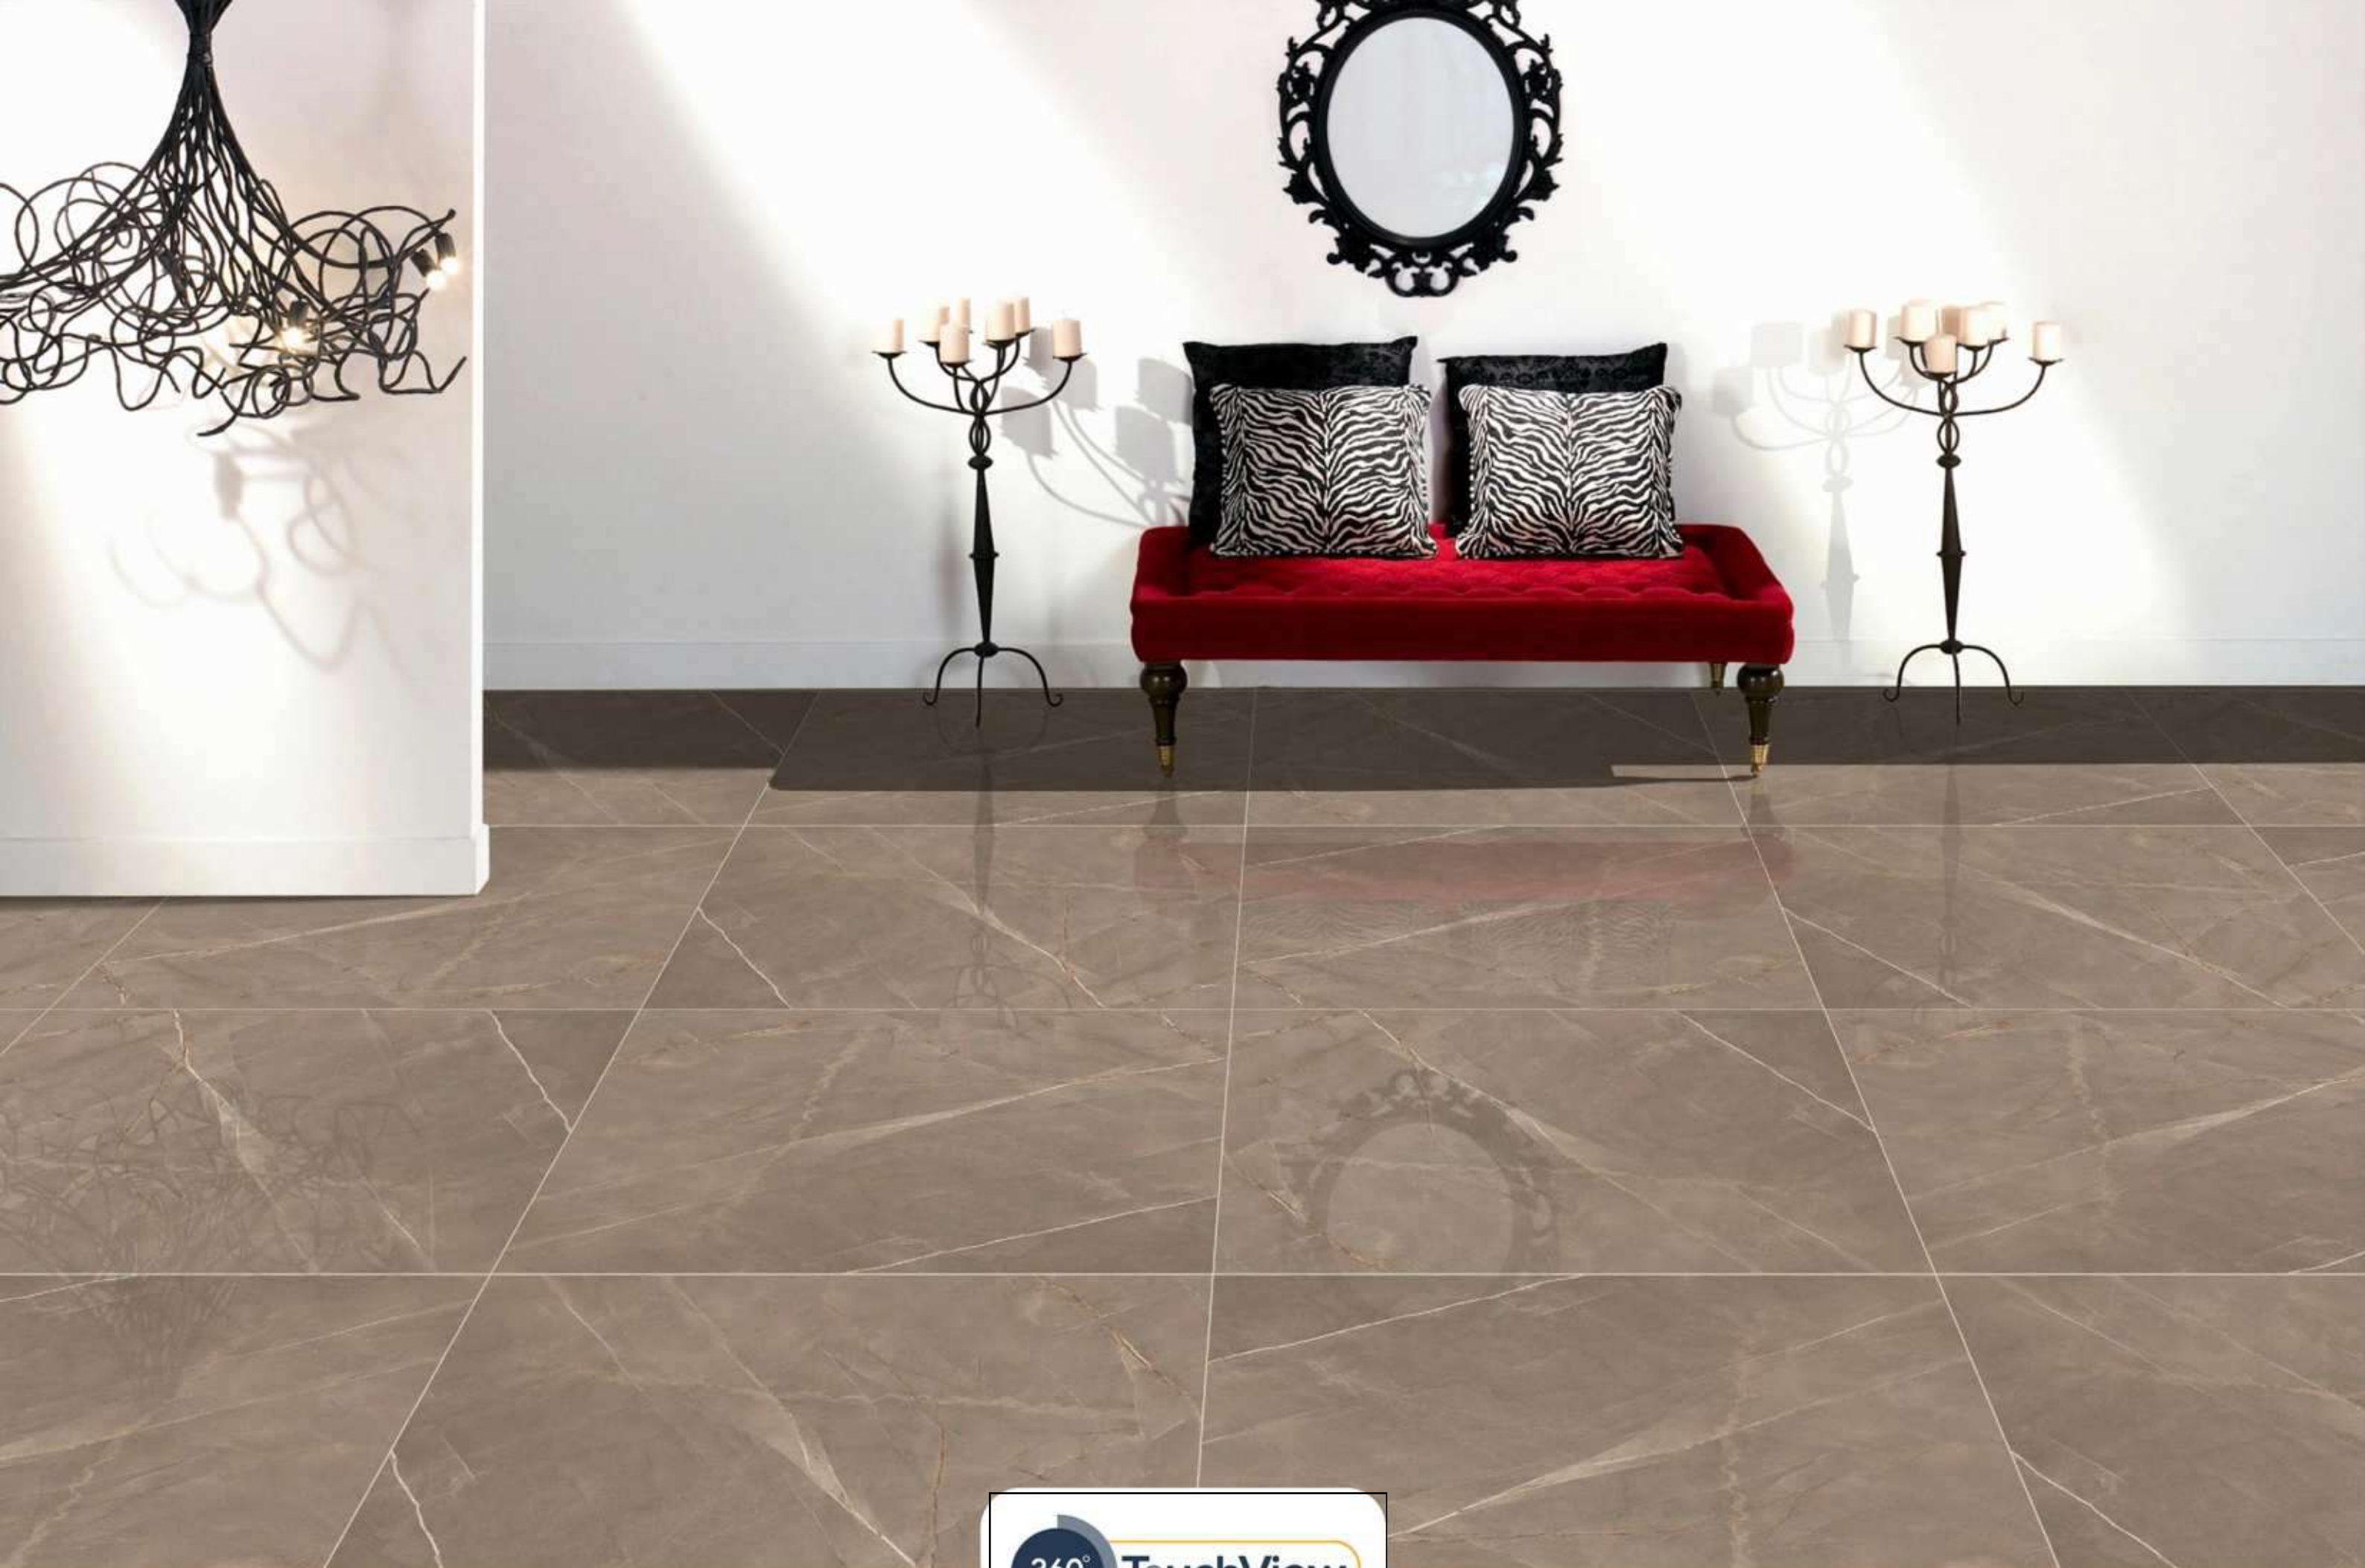

## ARMANI BRONZE

1200x1200MM / 800x800MM

Glossy Surface

4 Randoms

Available In: