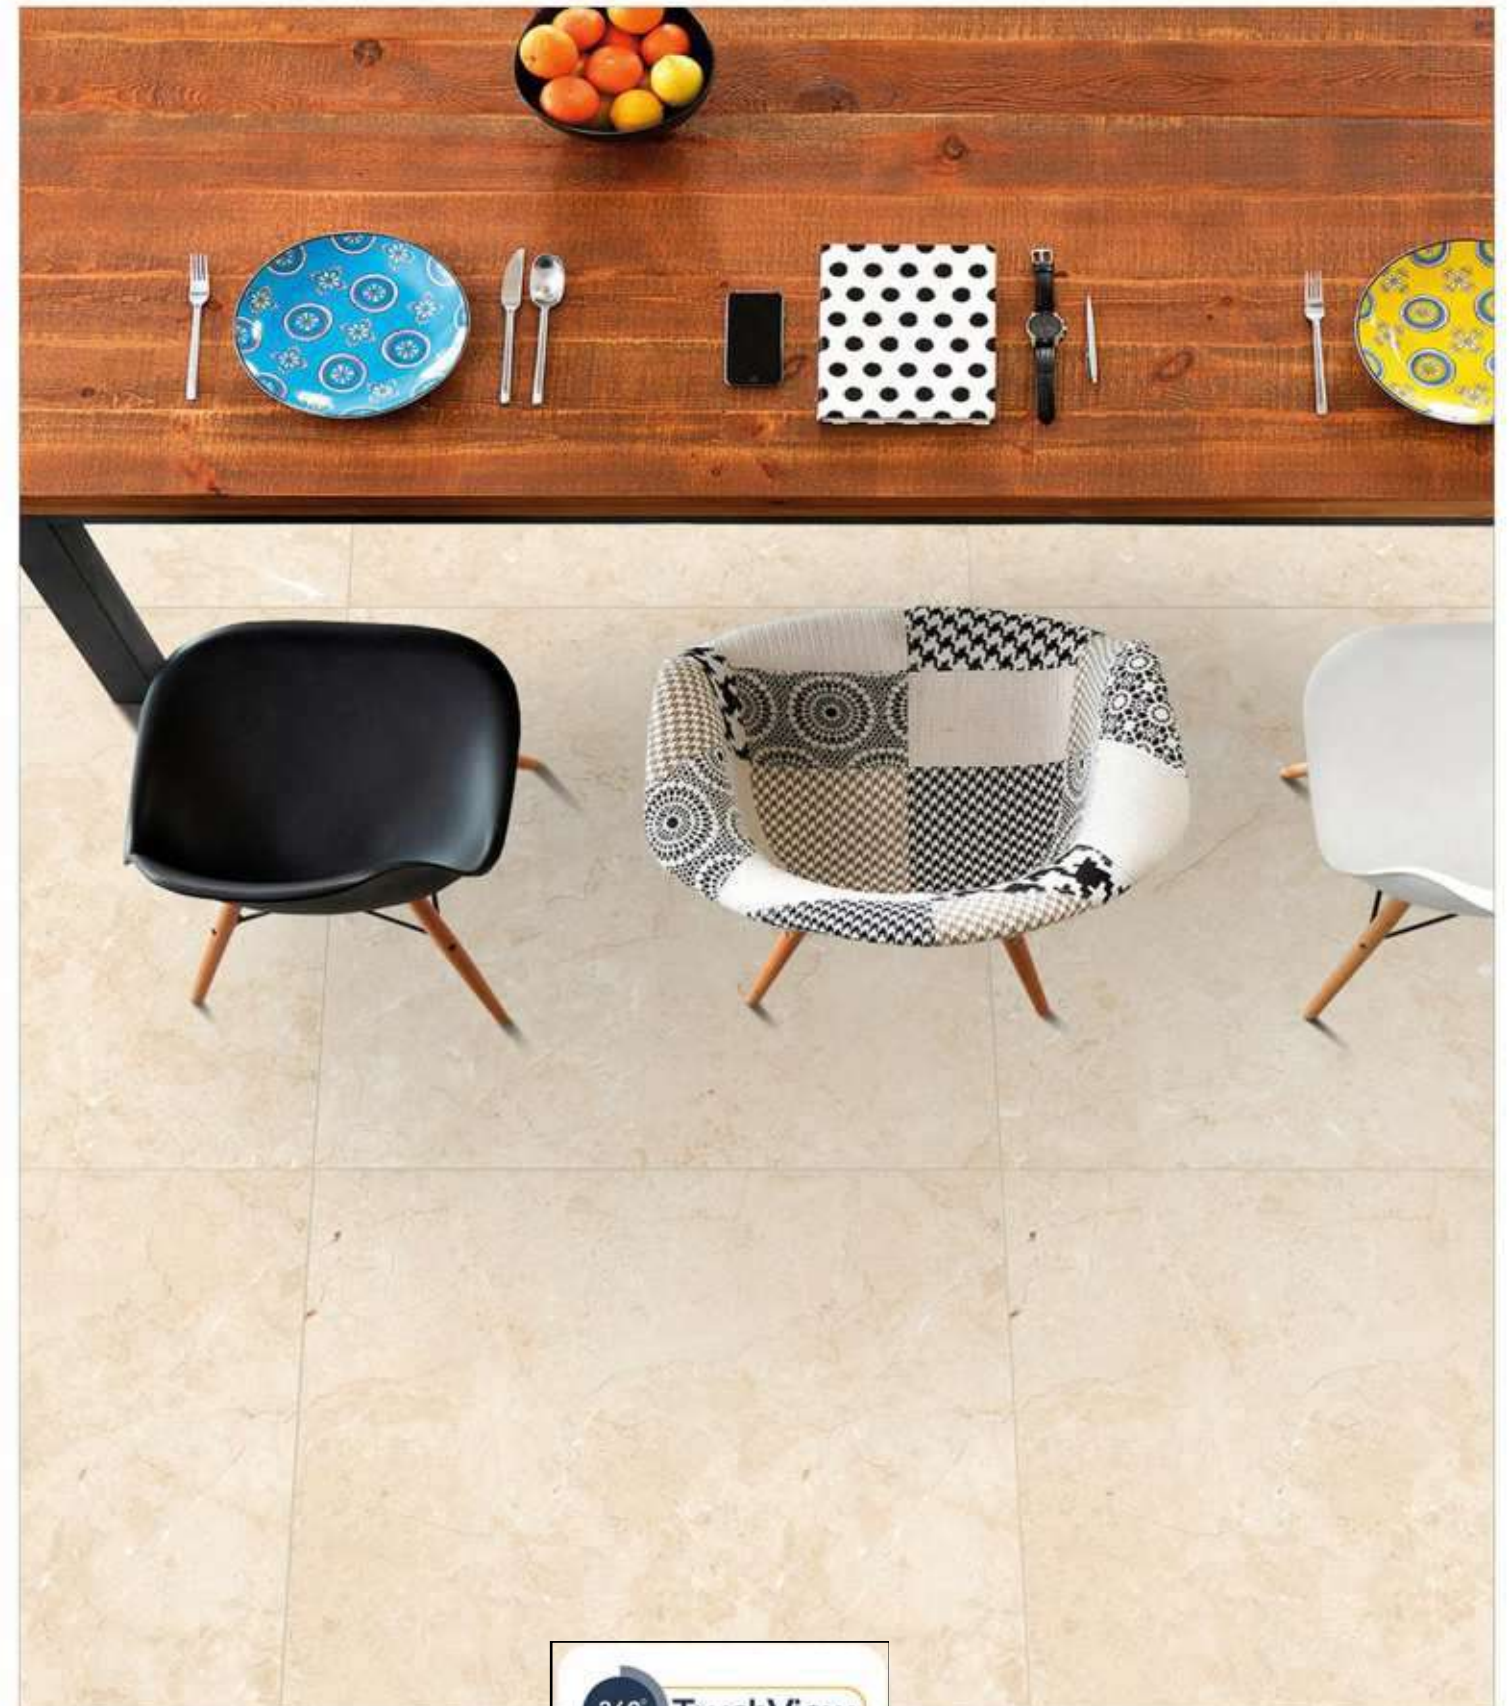

## FEATHER BIANCO

1200x1200MM / 800x800MM

Glossy Surface

4 Randoms

Available In:

800x  
800MM

1200x  
1200MM