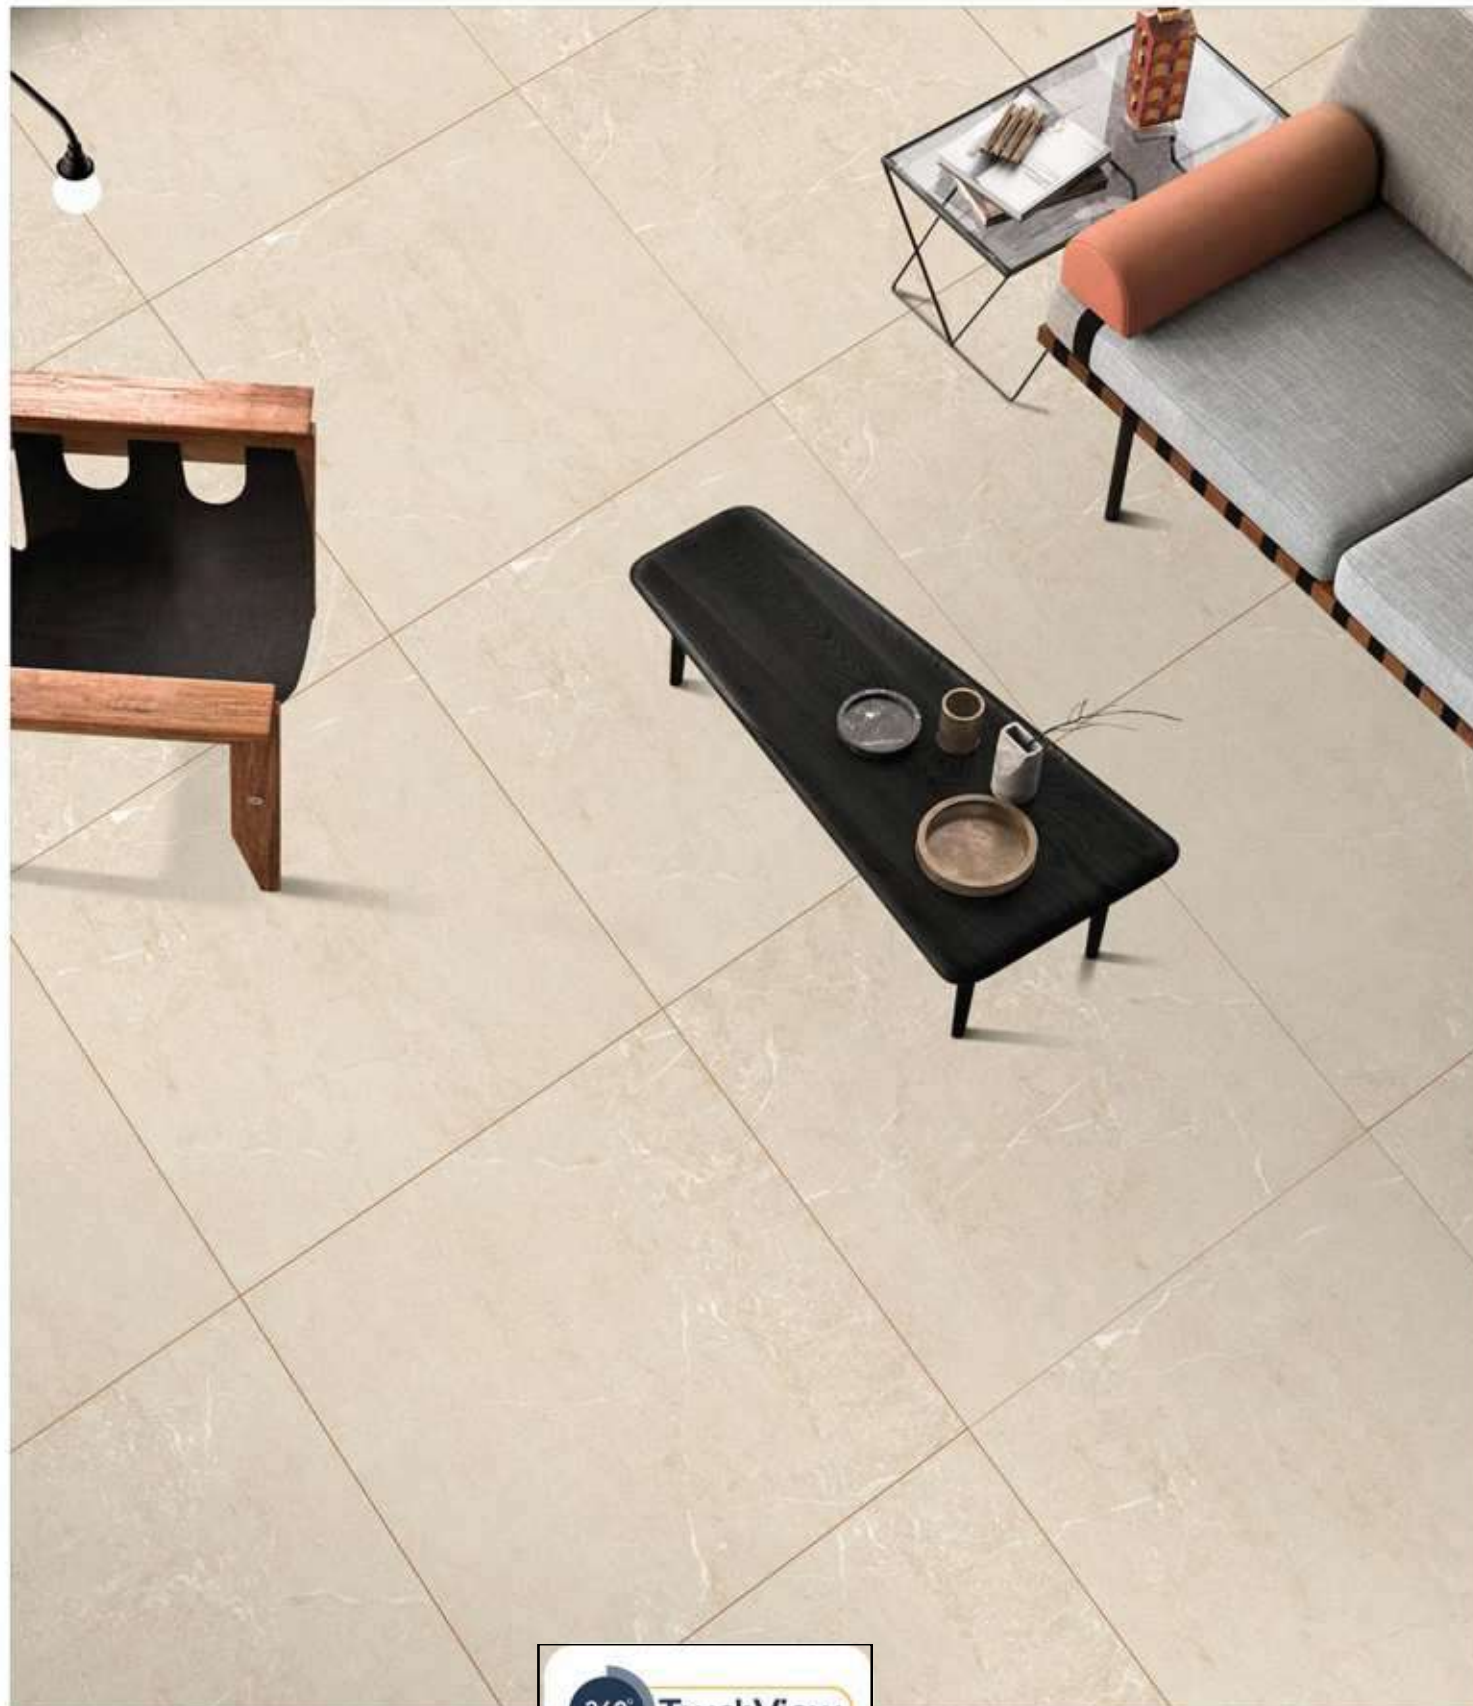

## ZAMORA BEIGE

1200x1200MM / 800x800MM

Matt Surface

4 Randoms

Available In: