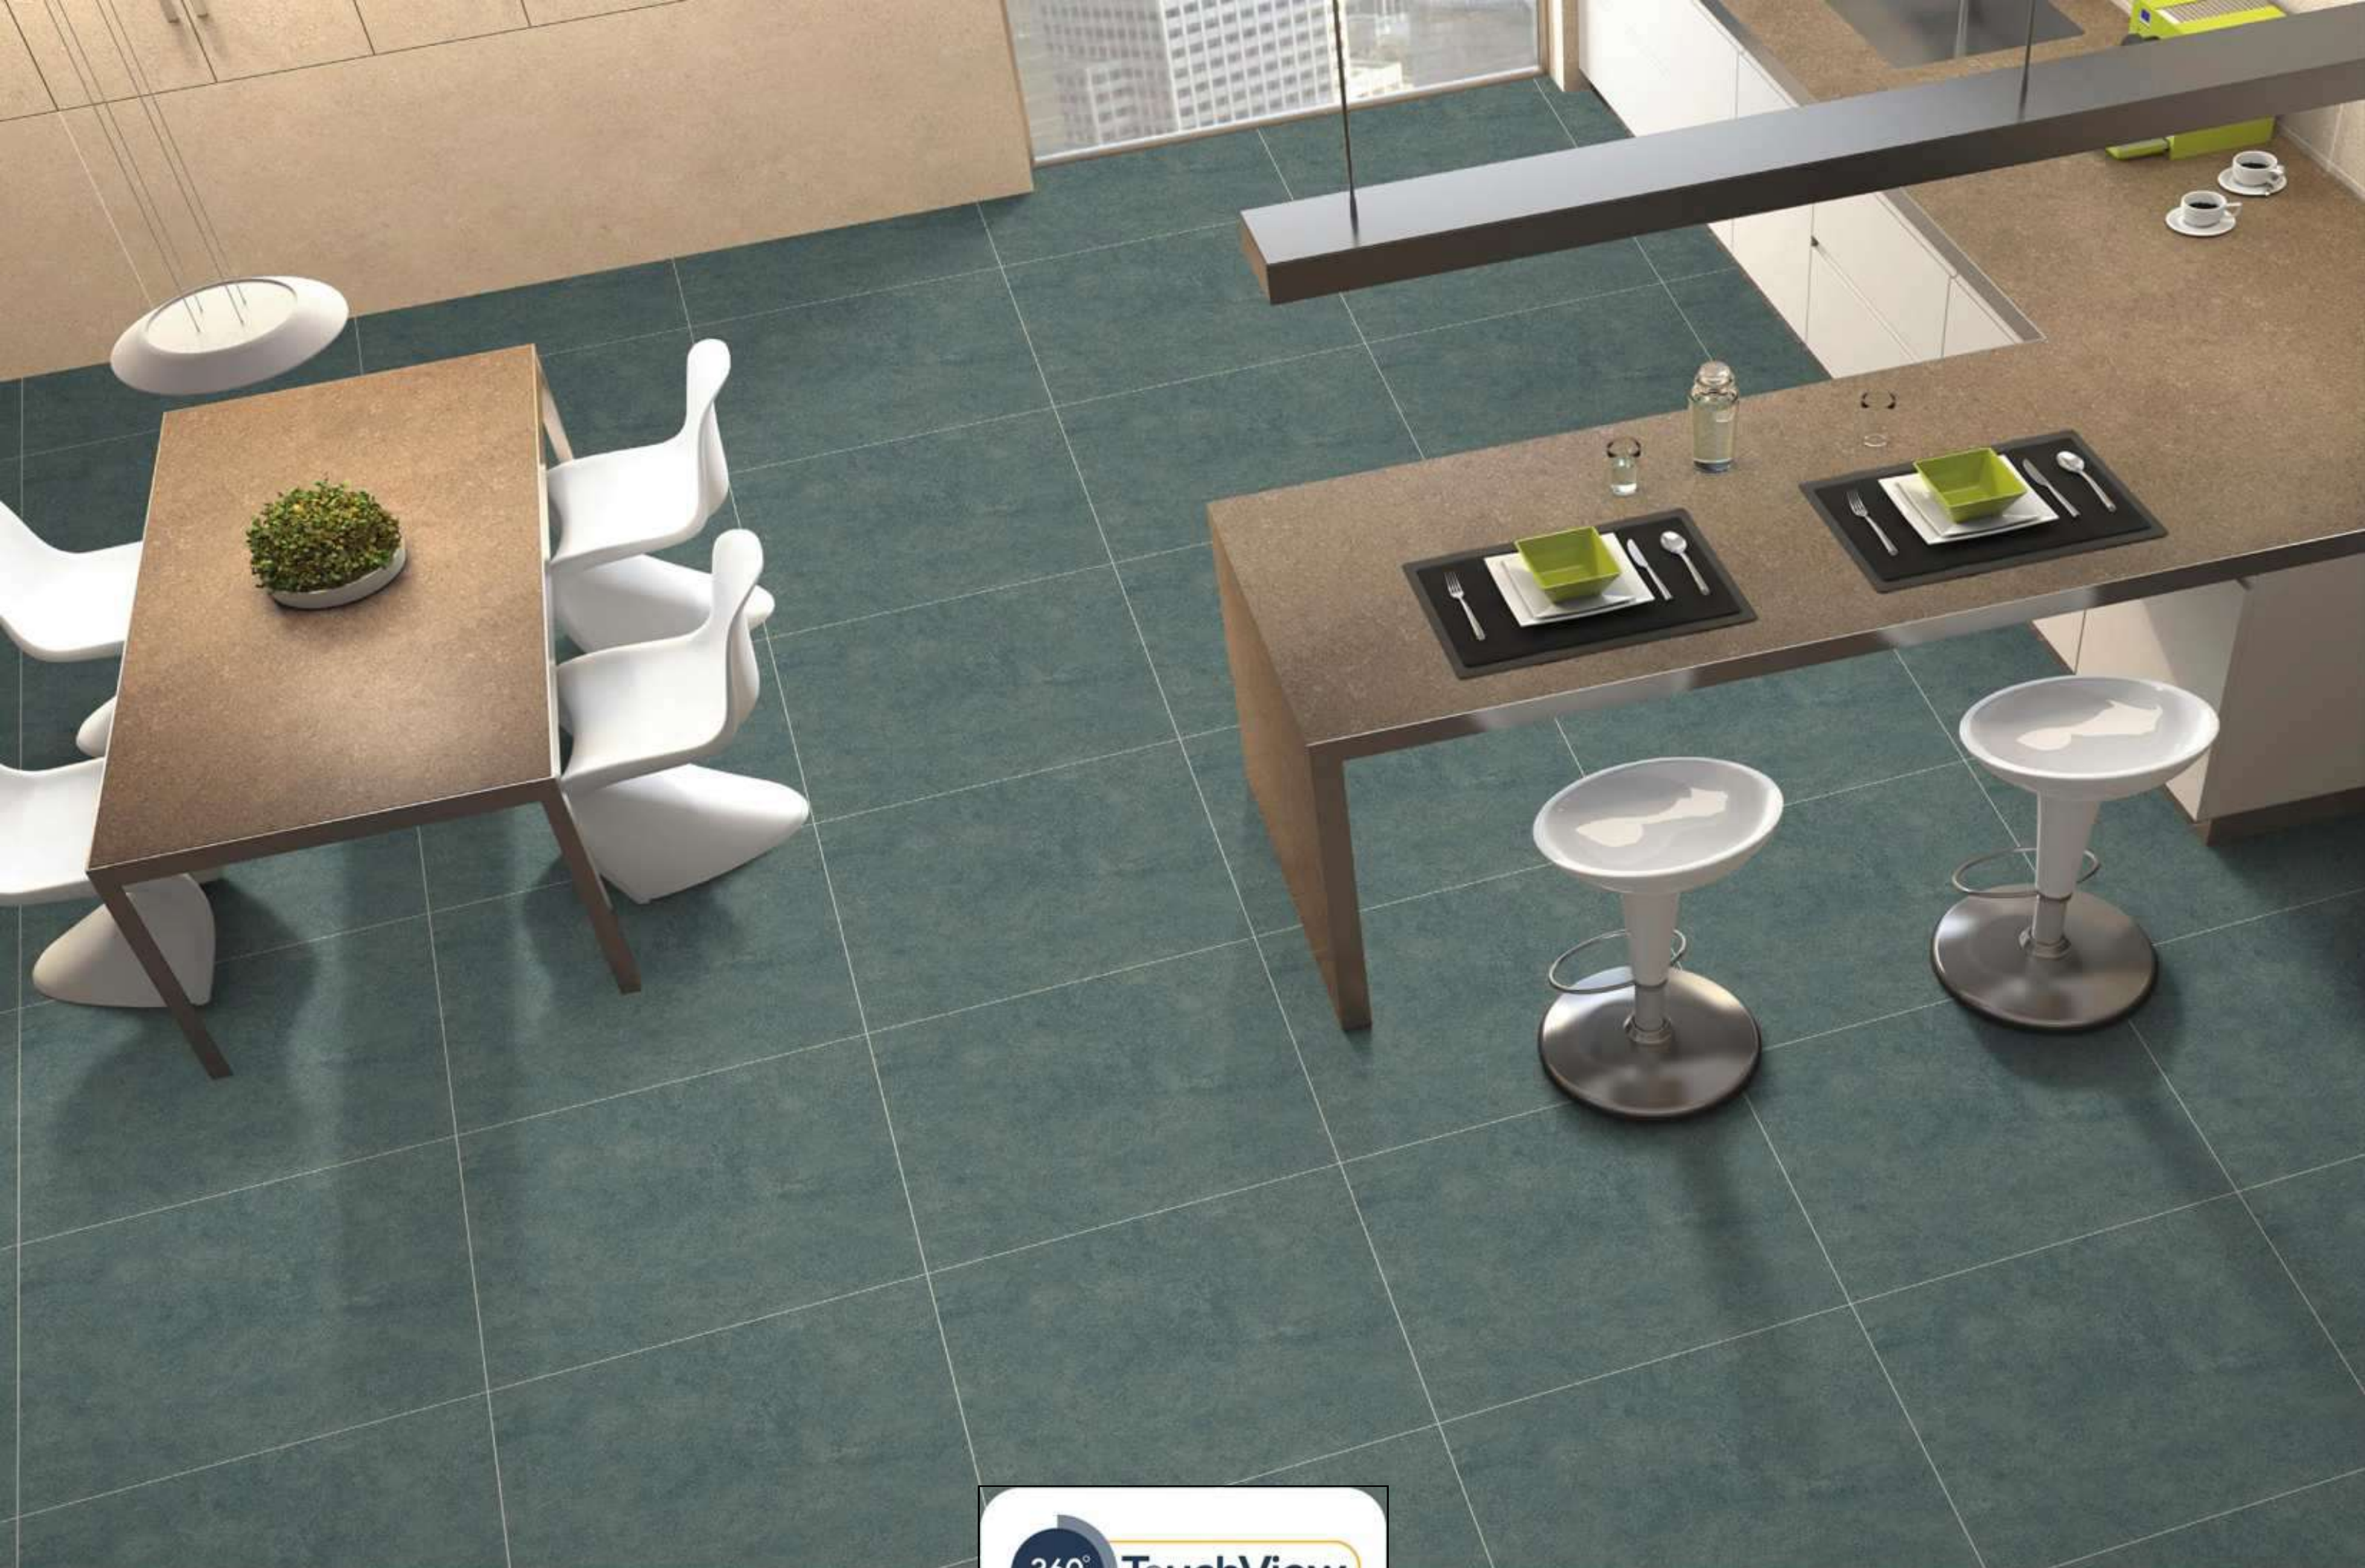

## ROYALE PISTA

1200x1200MM / 800x800MM

Matt Surface

4 Randoms

Available In: