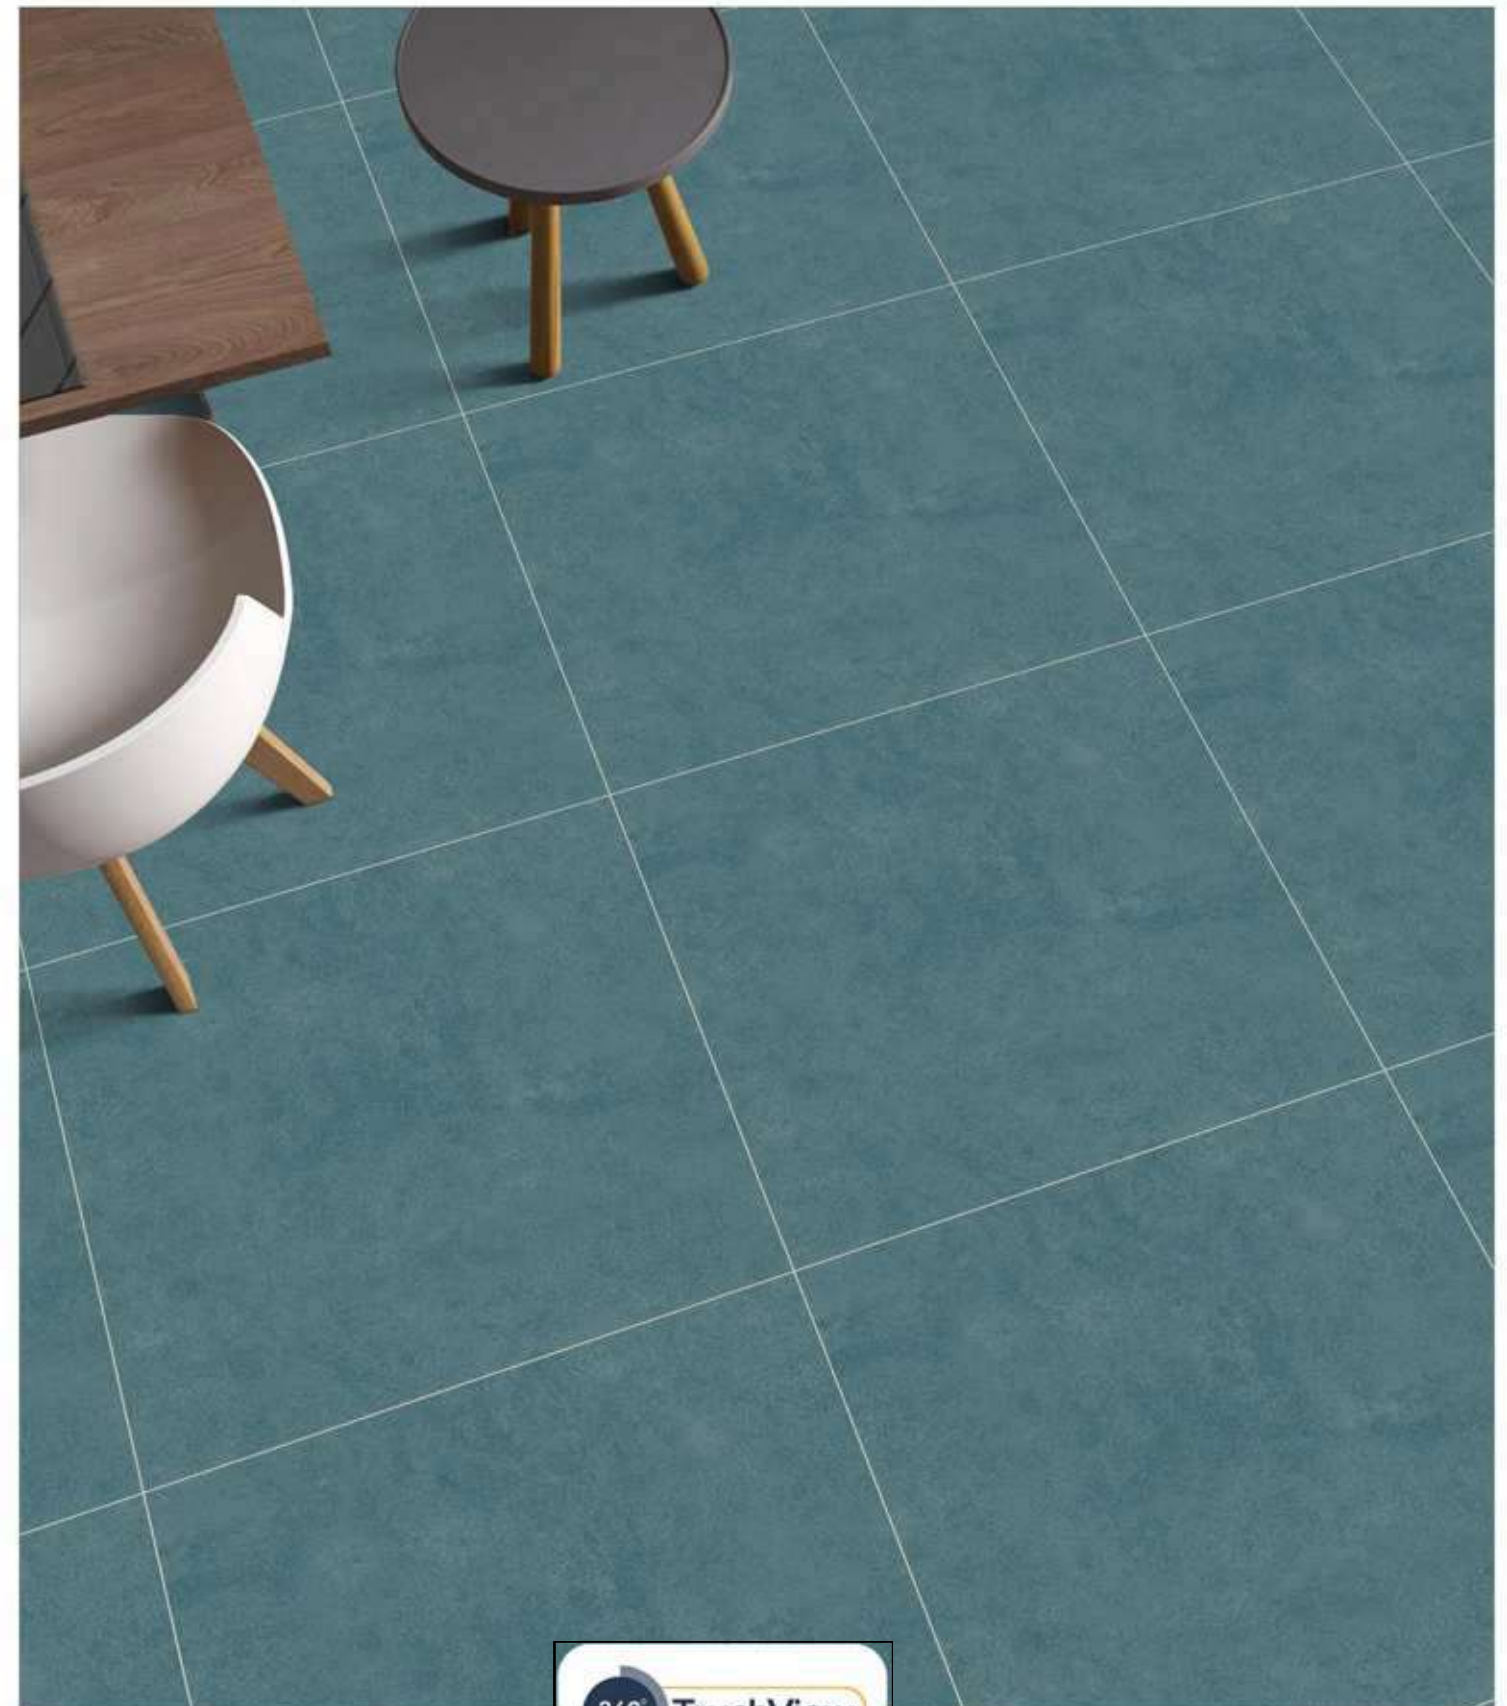

ROYALE AQUA

1200x1200MM / 800x800MM

Matt Surface

4 Randoms

Available In:

ROYALE PISTA

1200x1200MM / 800x800MM

Matt Surface

4 Randoms

Available In: