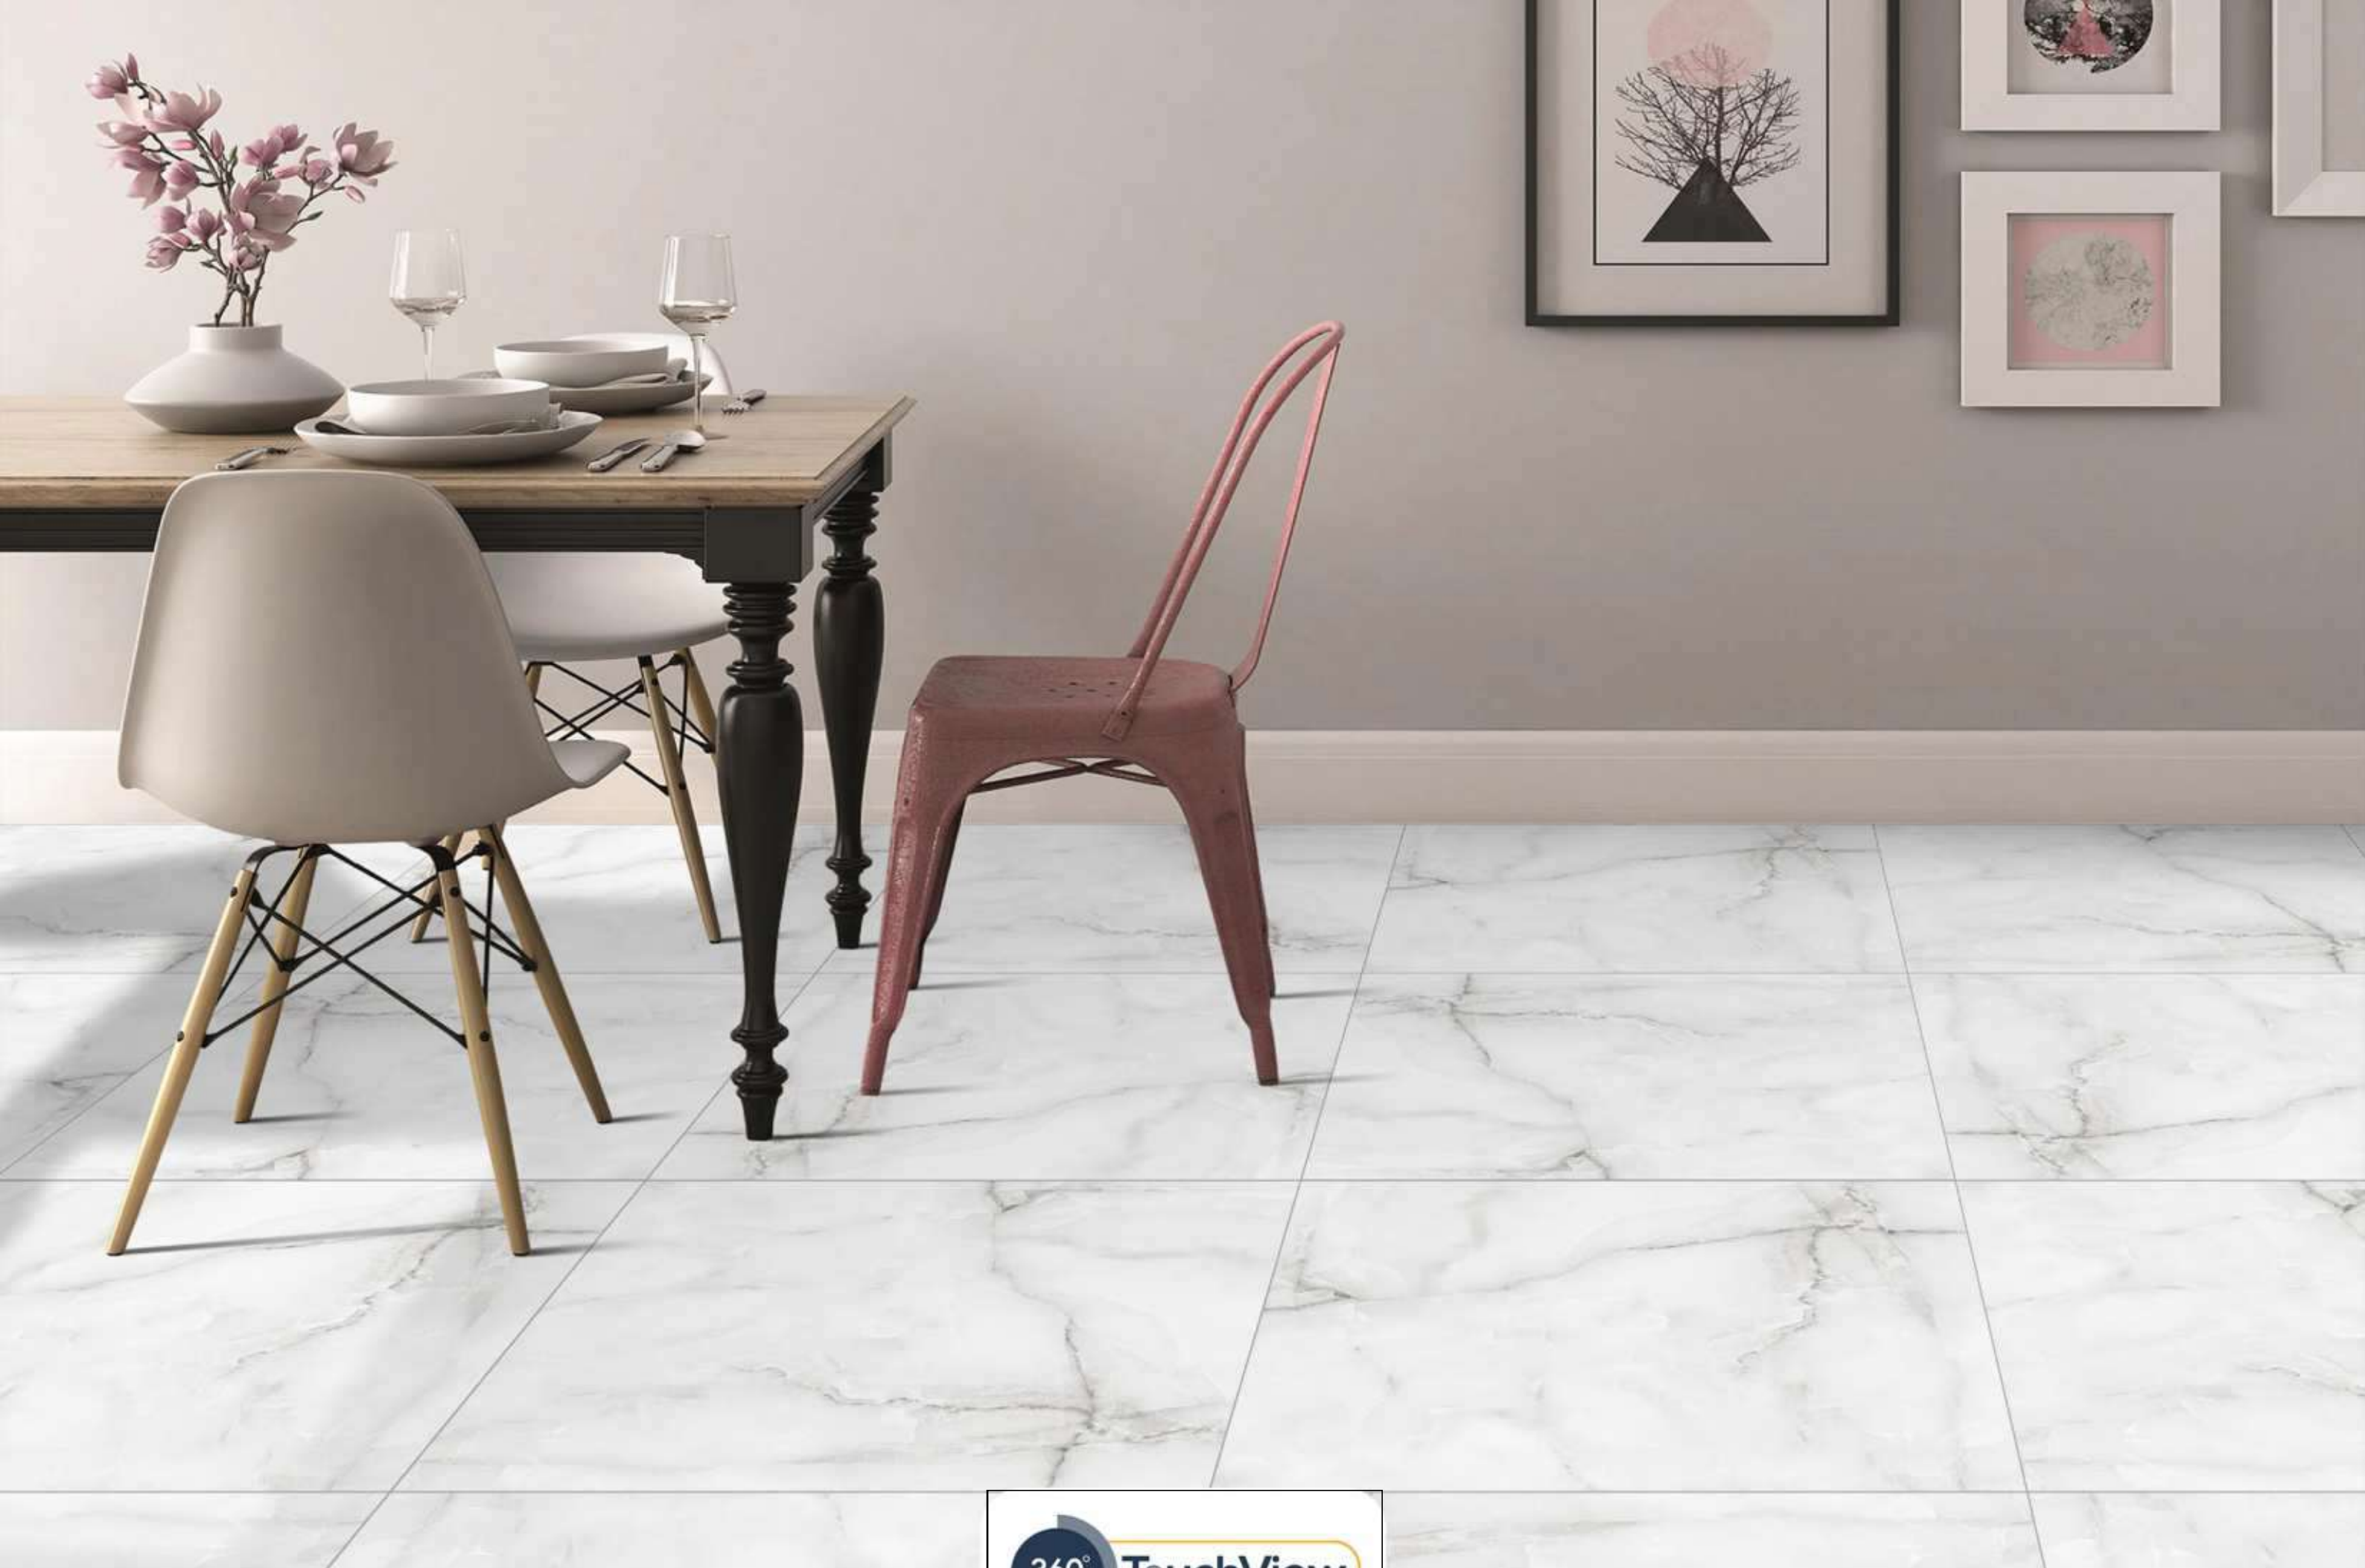

## ANTI SKY WHITE

1200x1200MM / 800x800MM

Glossy Surface

4 Randoms

Available In:

800x  
800MM

1200x  
1200MM