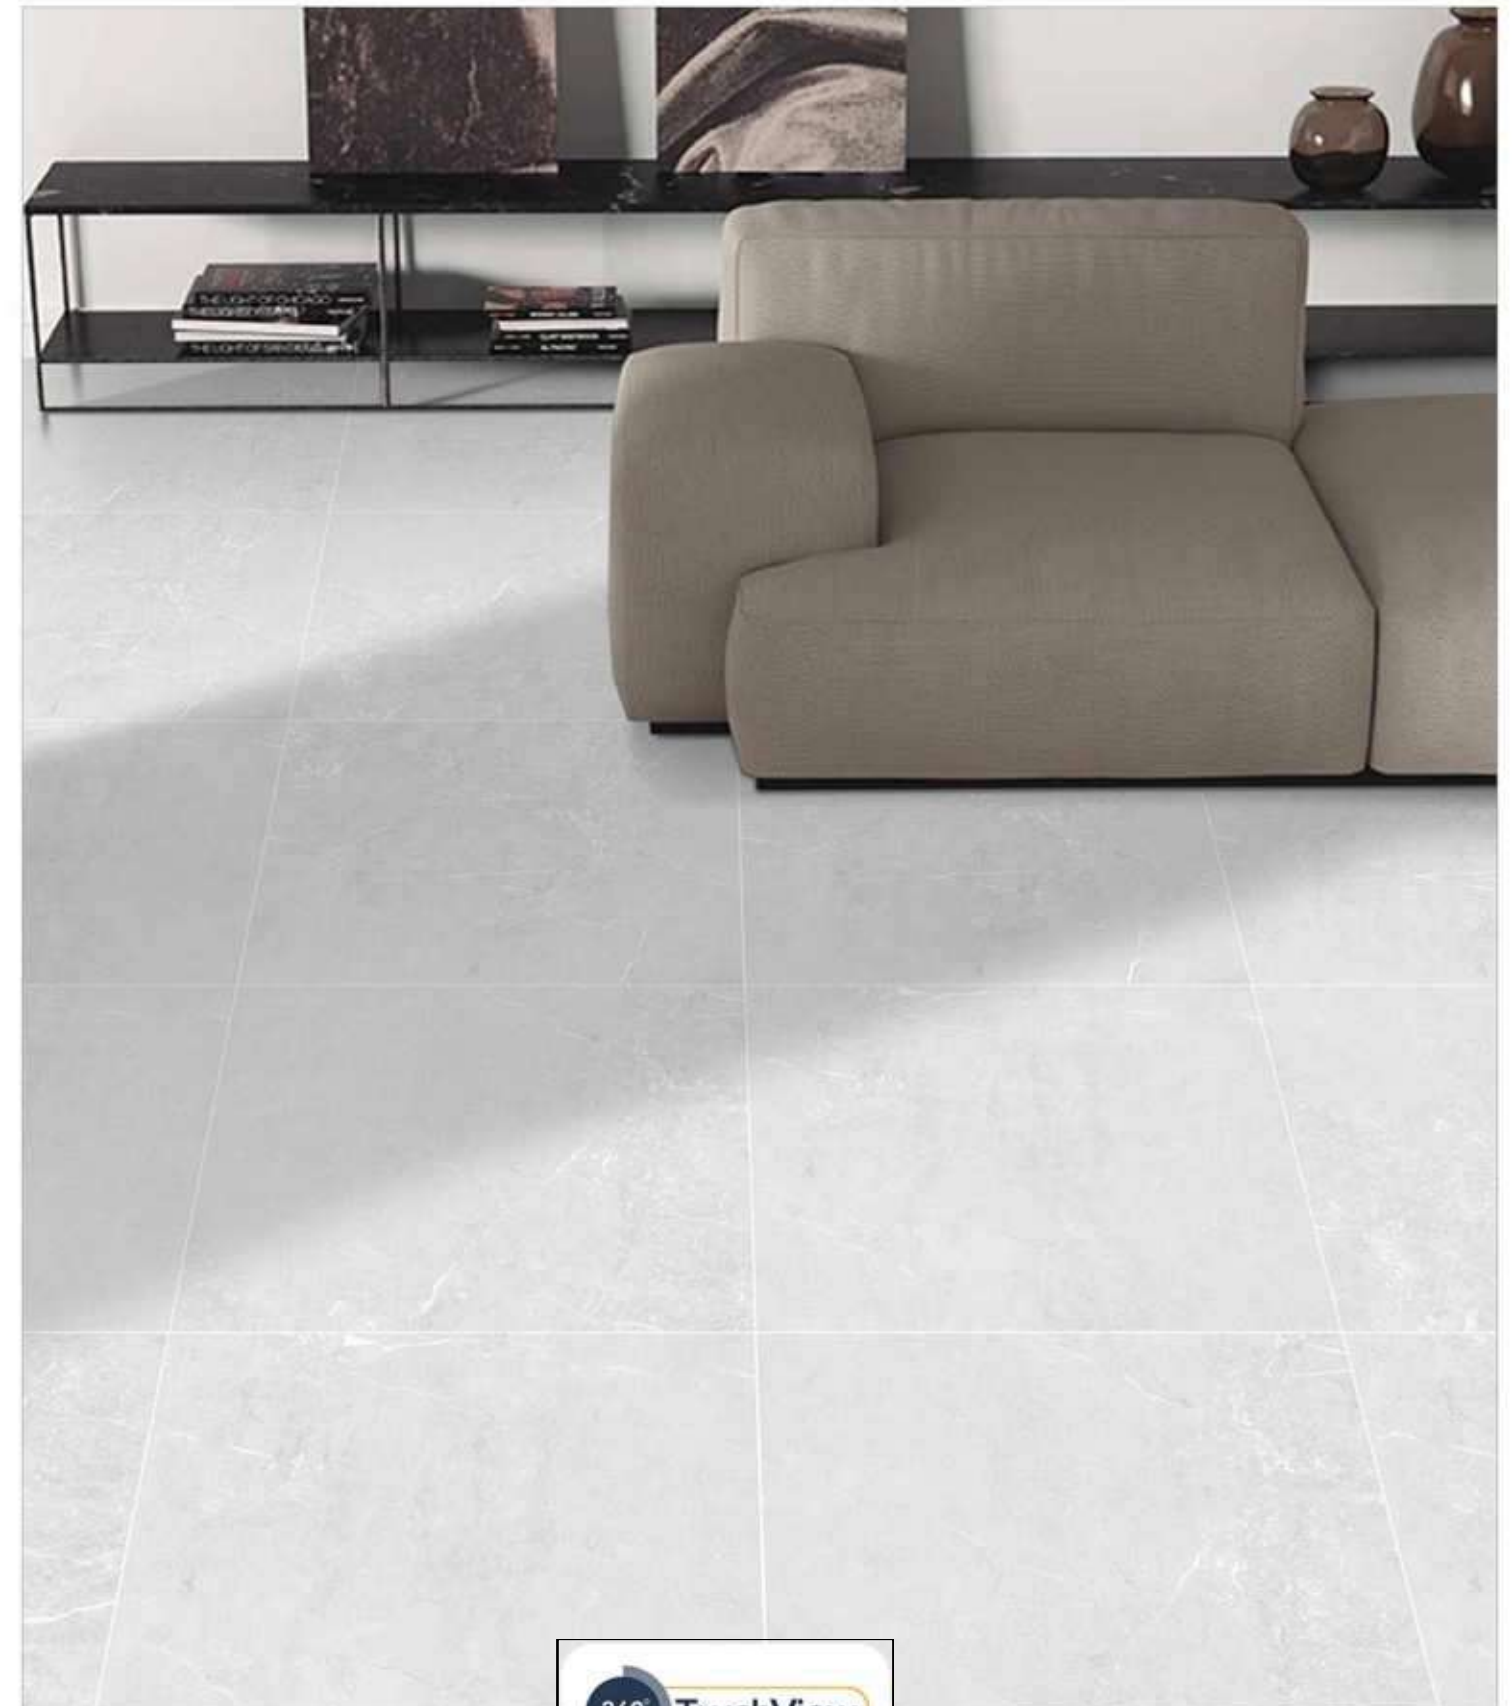

ZAMORA BIANCO

1200x1200MM / 800x800MM

Matt Surface

4 Randoms

Available In:

ZAMORA GREY

1200x1200MM / 800x800MM

Matt Surface

4 Randoms

Available In: