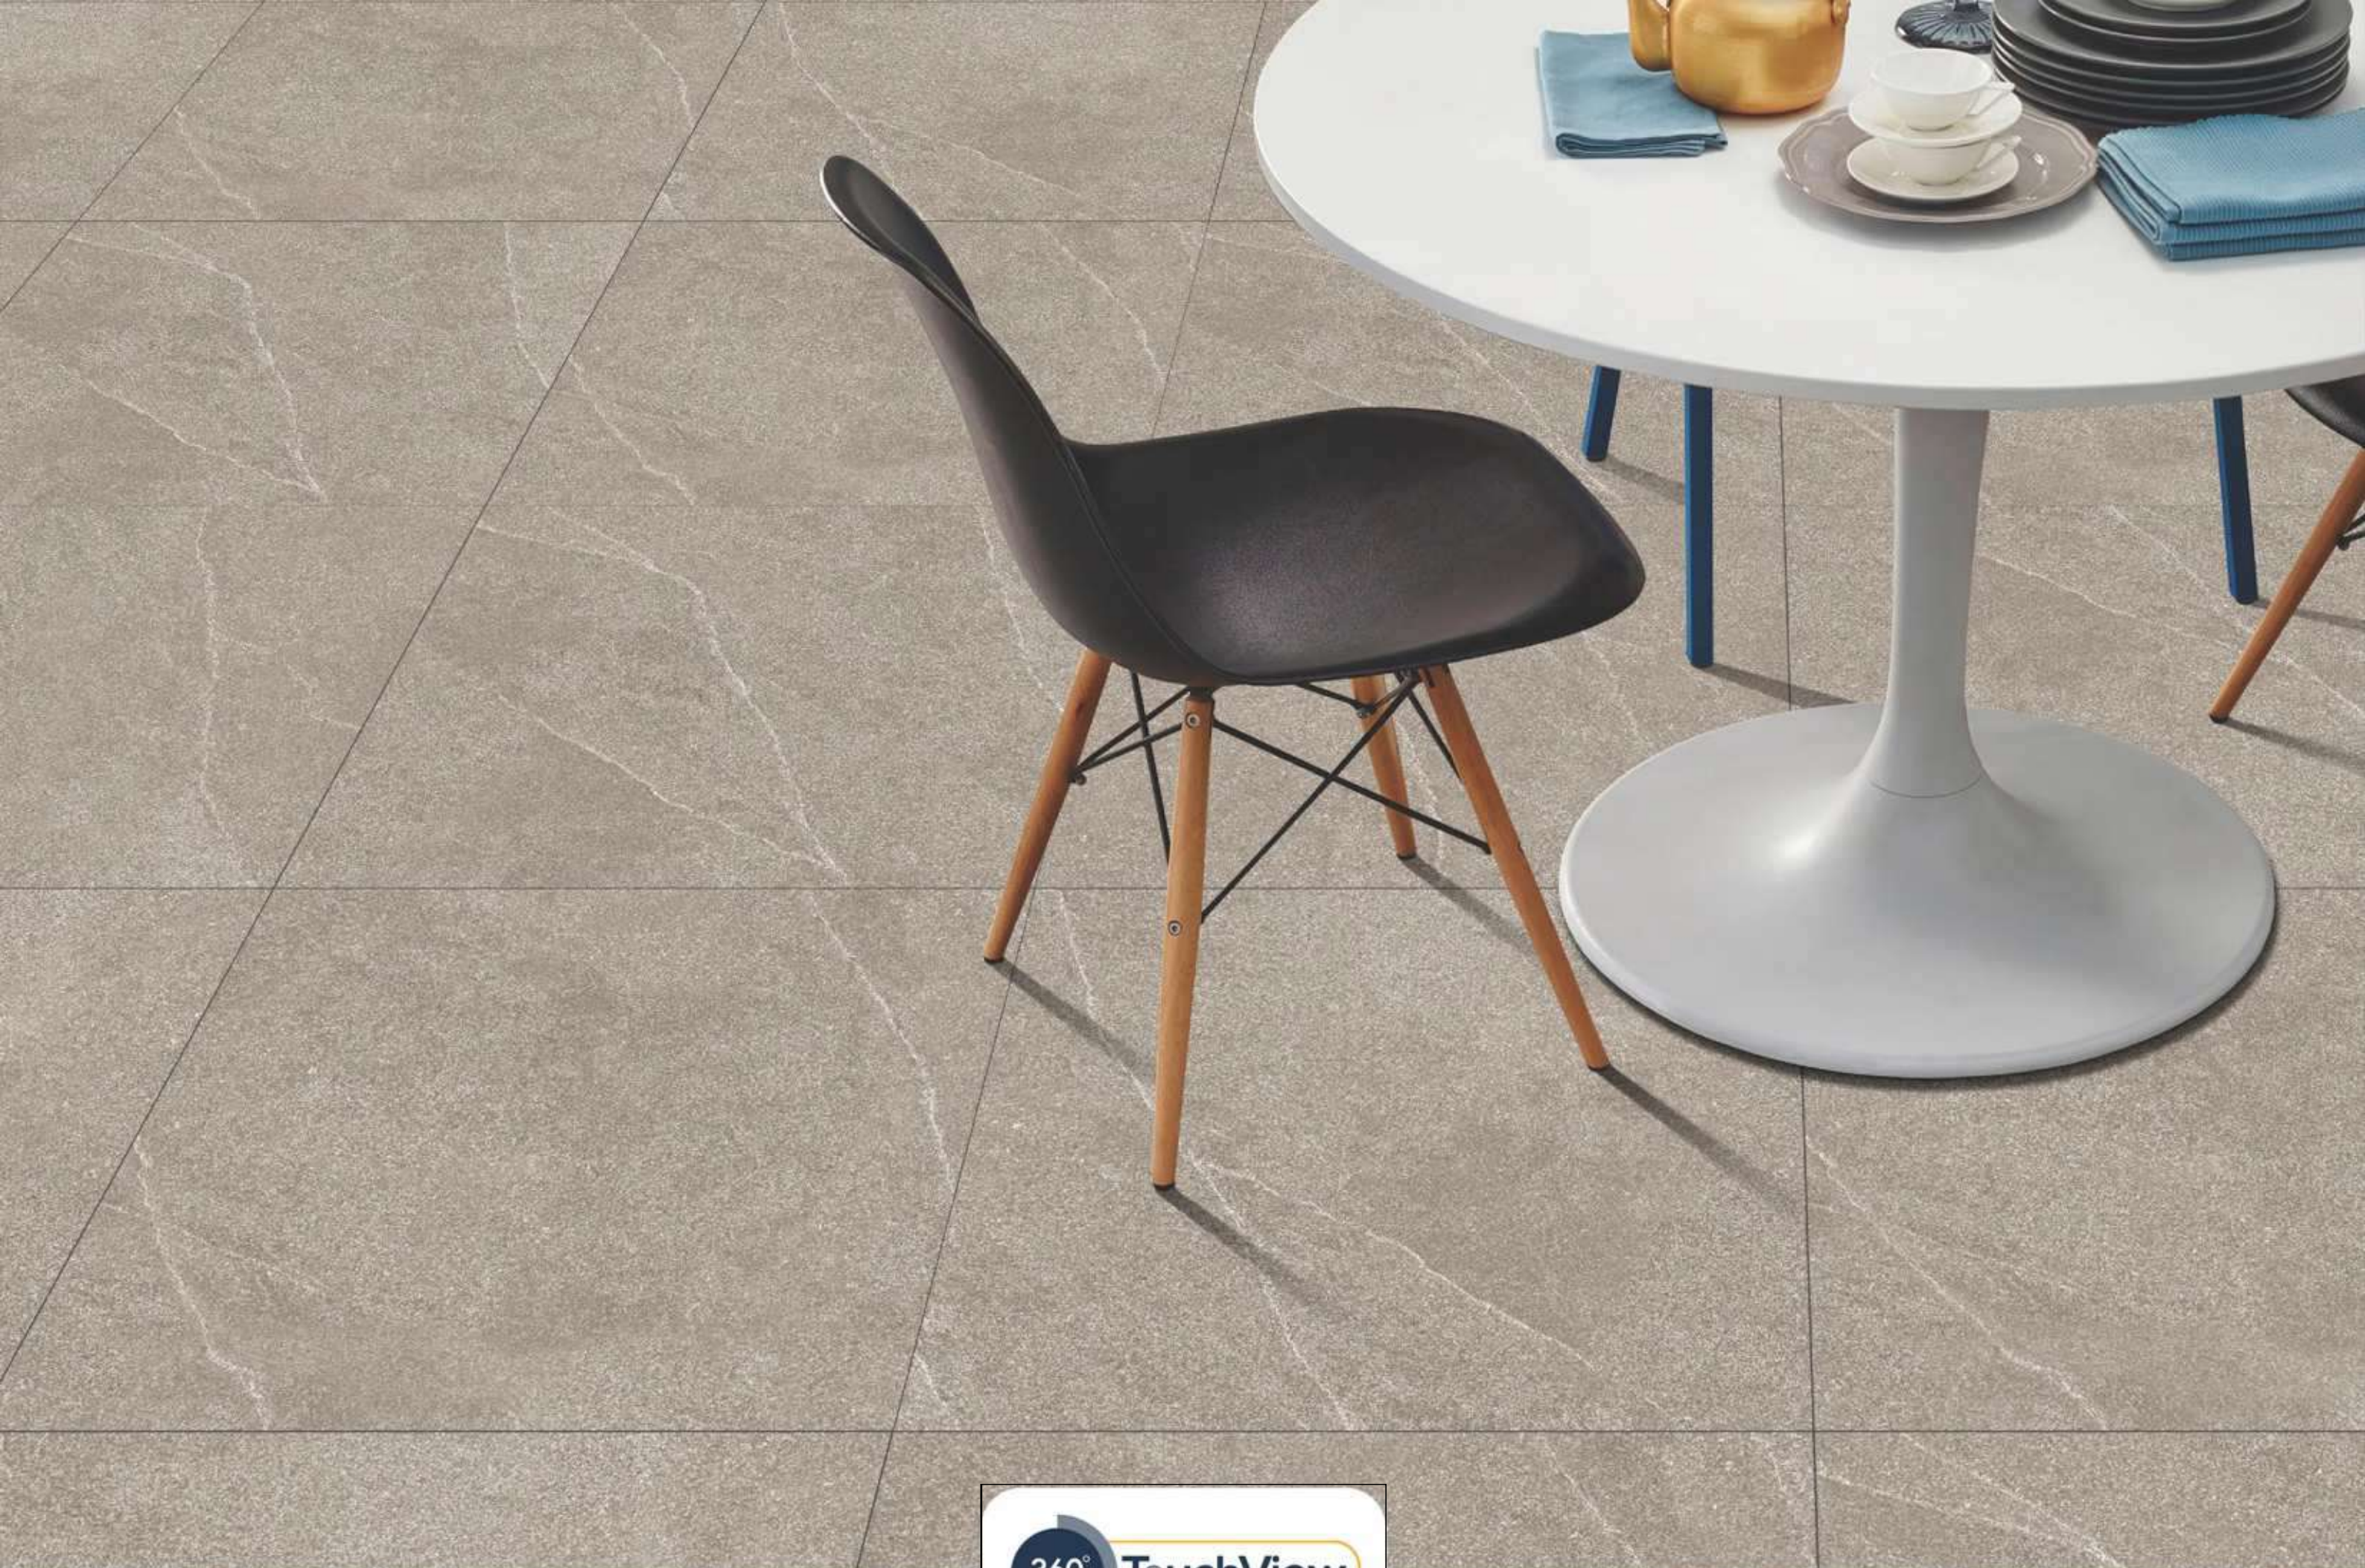

## ELEGANCE NATURAL

1200x1200MM / 800x800MM

Matt Surface

4 Randoms

Available In: