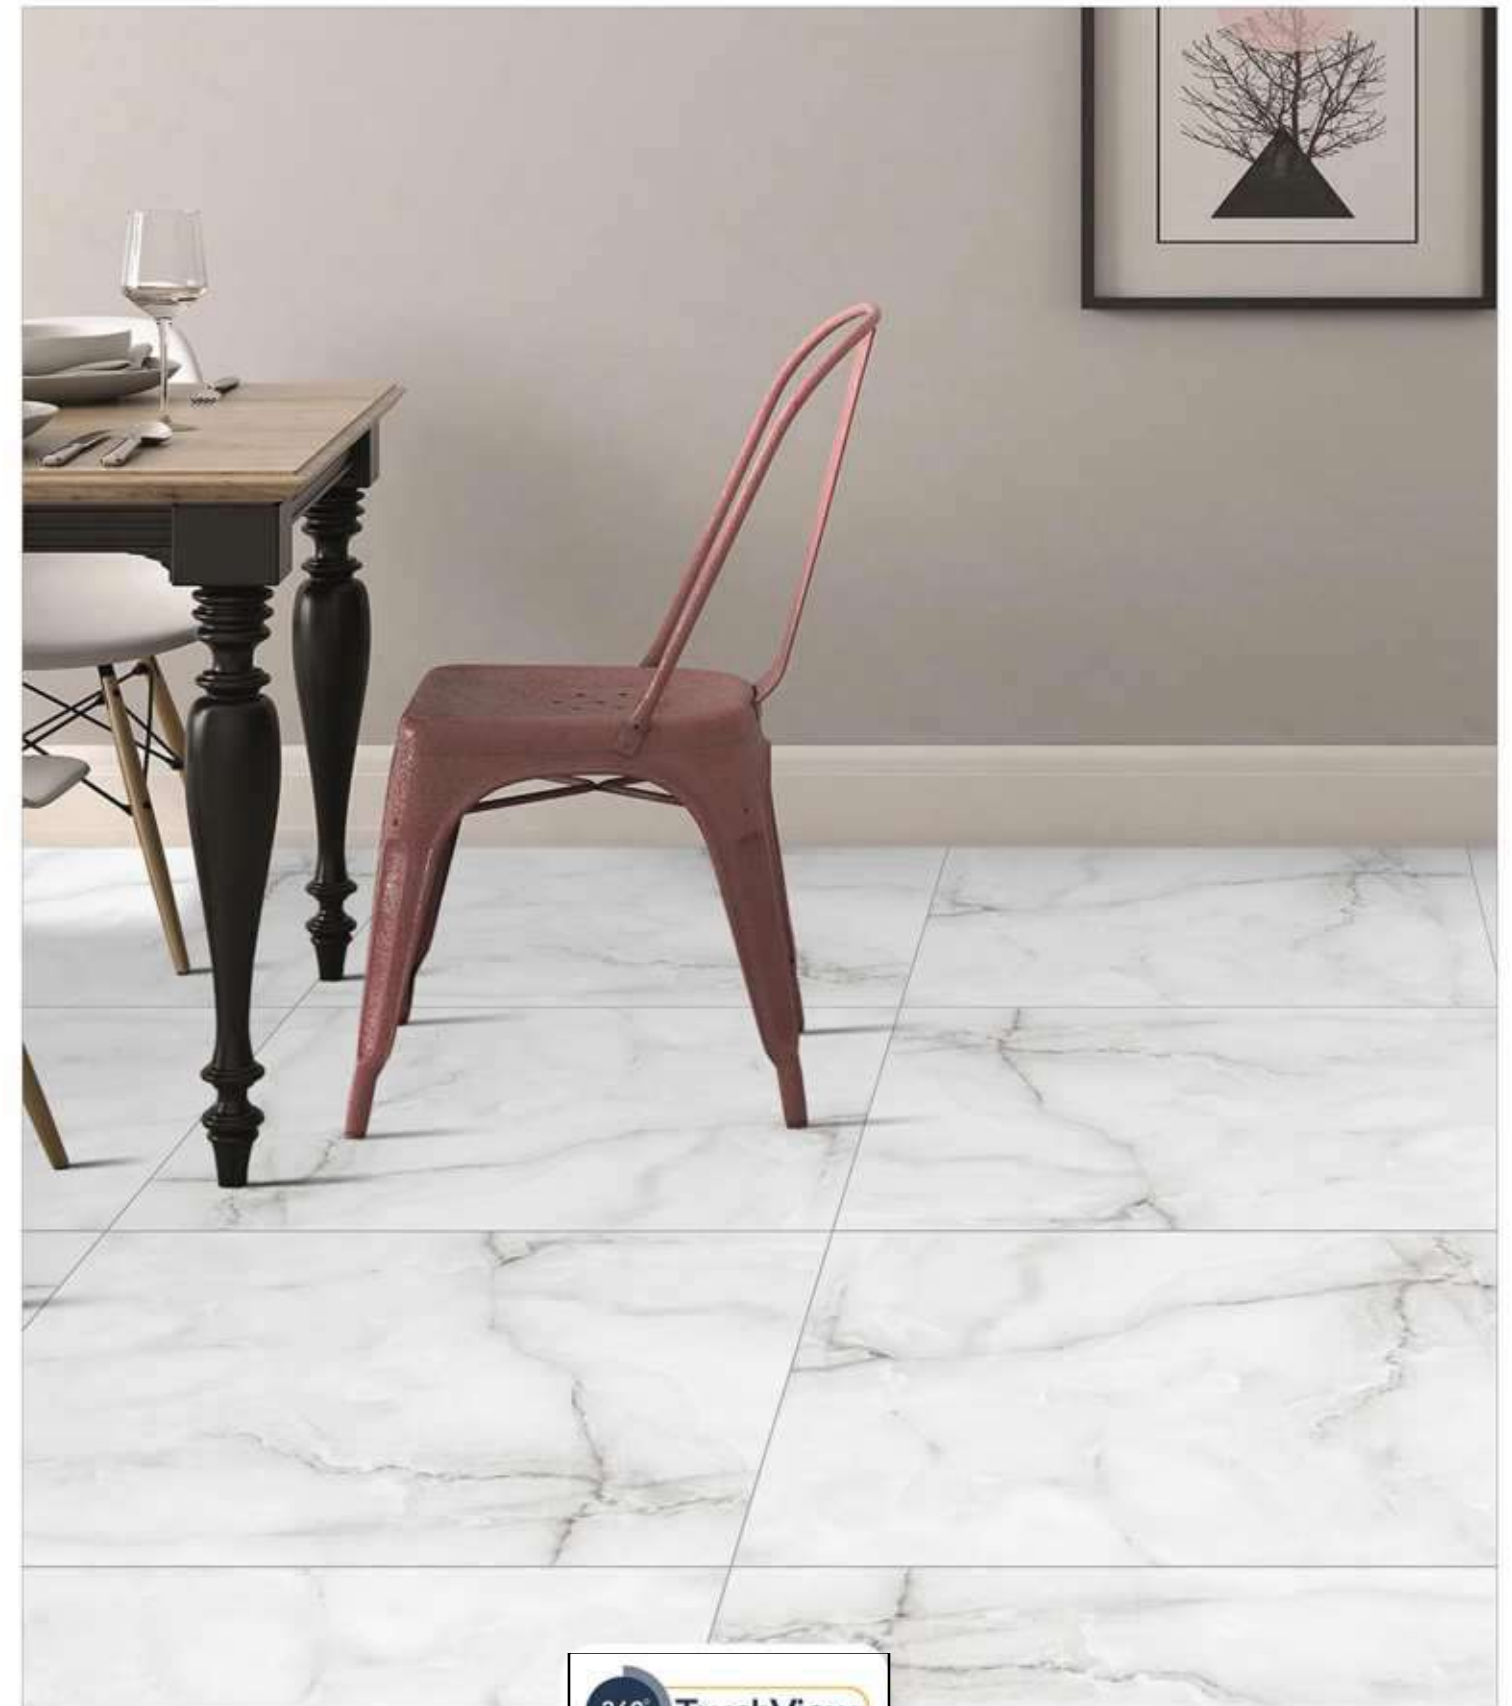

## ANTI SKY WHITE

1200x1200MM / 800x800MM

Glossy Surface

4 Randoms

Available In:

800x  
800MM

1200x  
1200MM