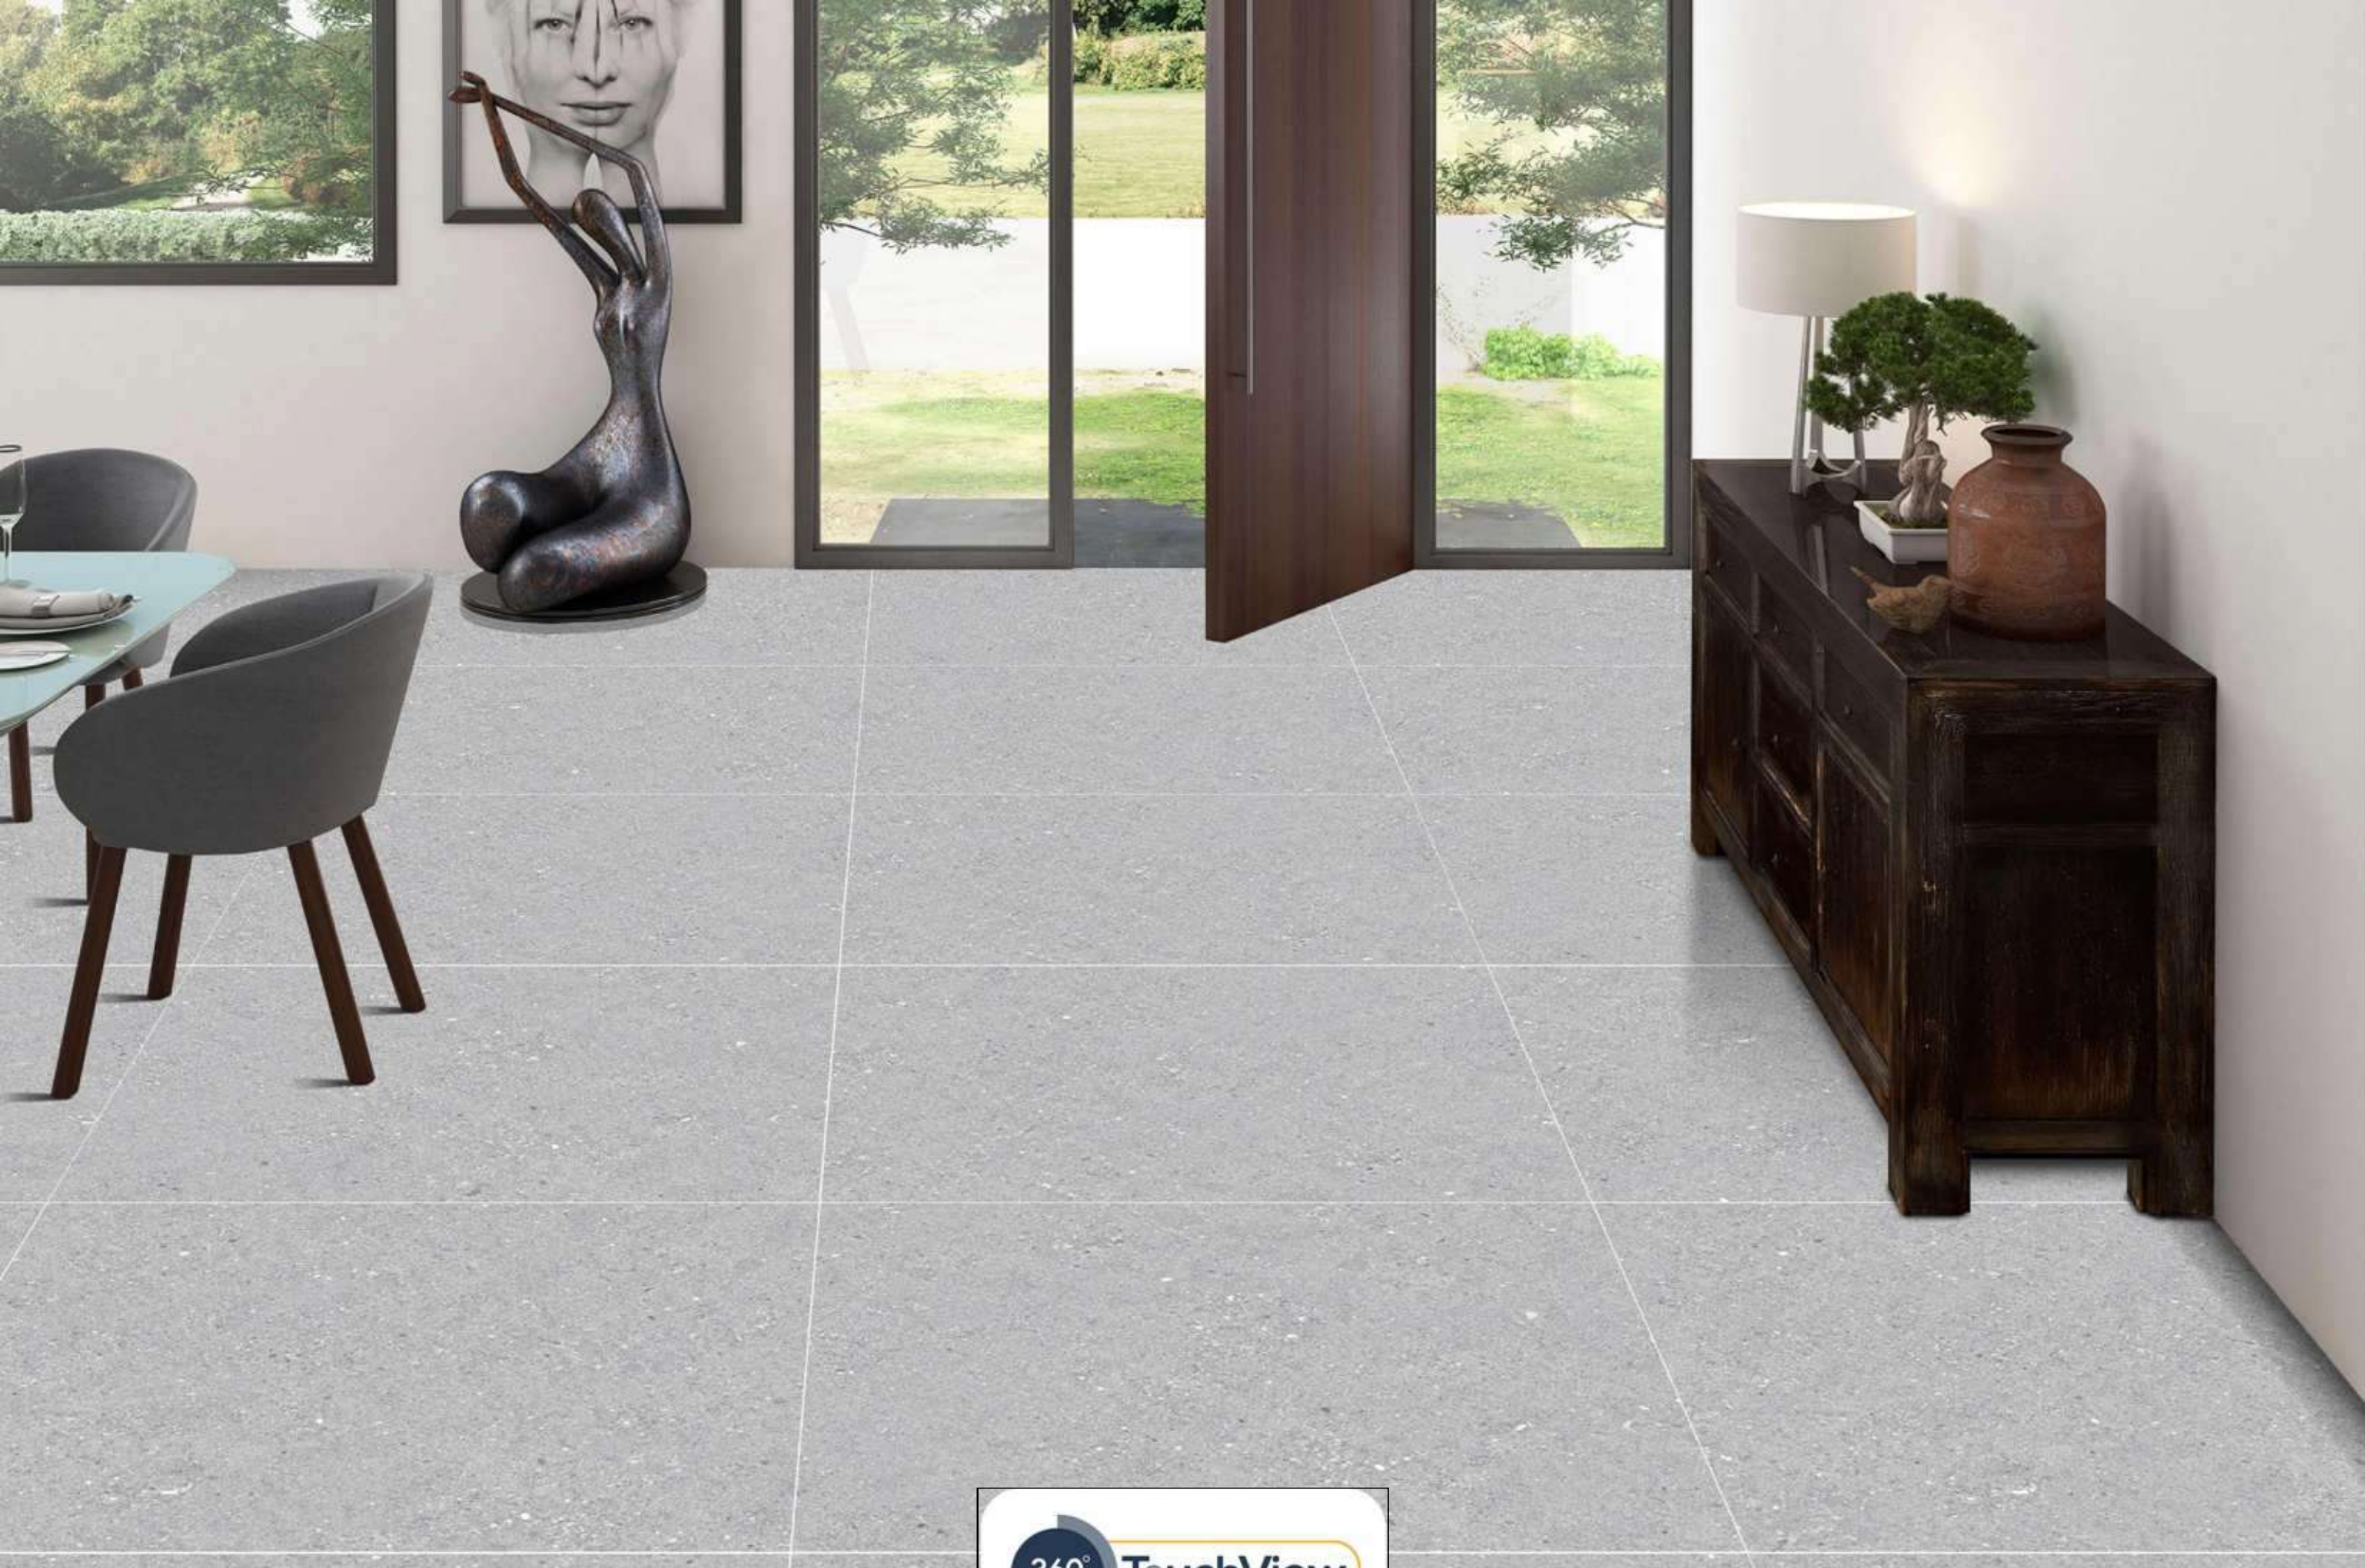

### ZURA FOG

1200x1200MM / 800x800MM

Matt Surface

4 Randoms

Available In: