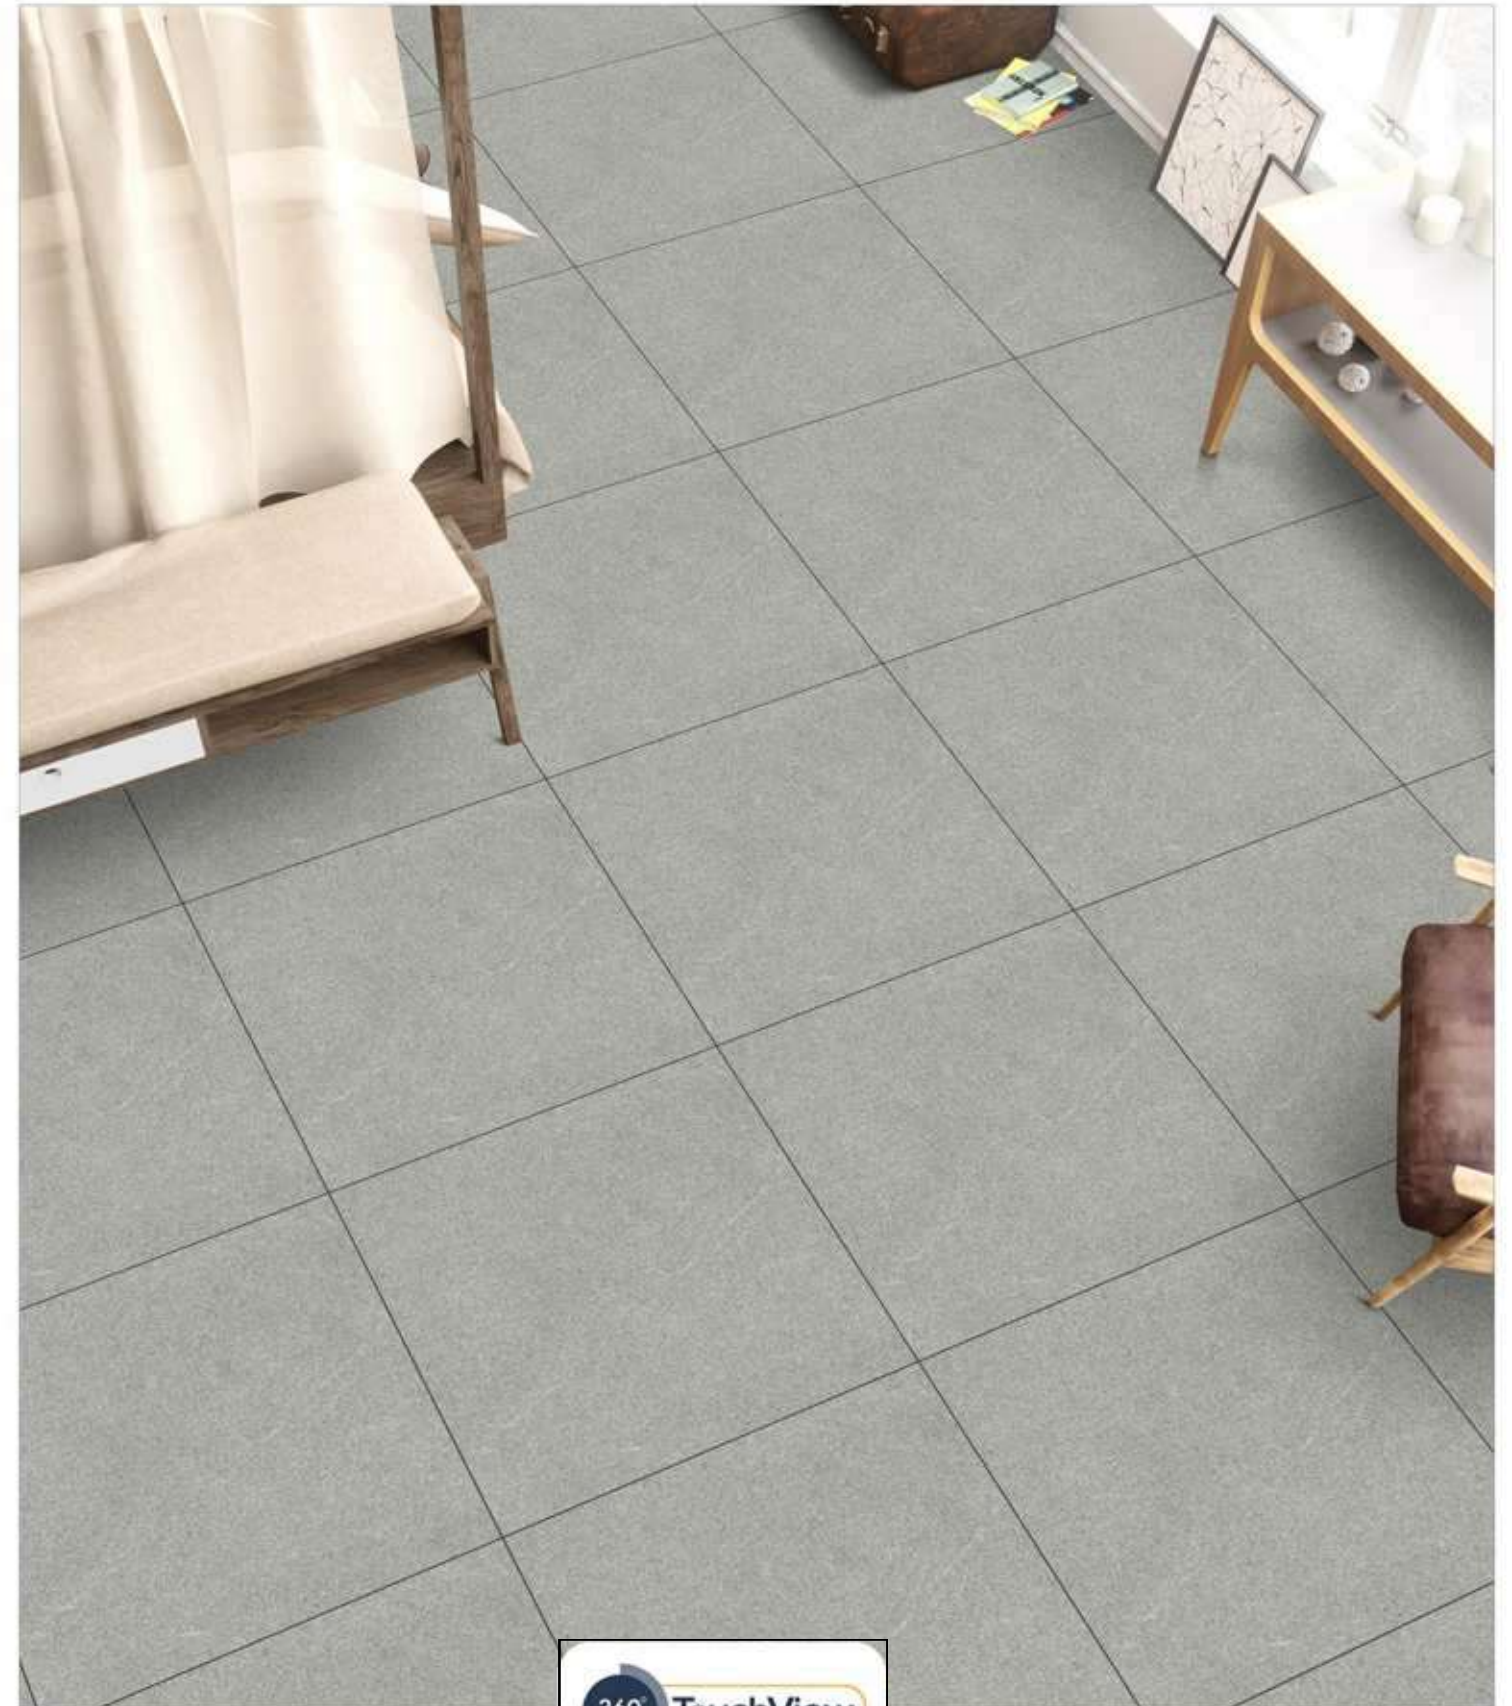

RAGE IVORY

1200x1200MM / 800x800MM

Matt Surface

4 Randoms

Available In: