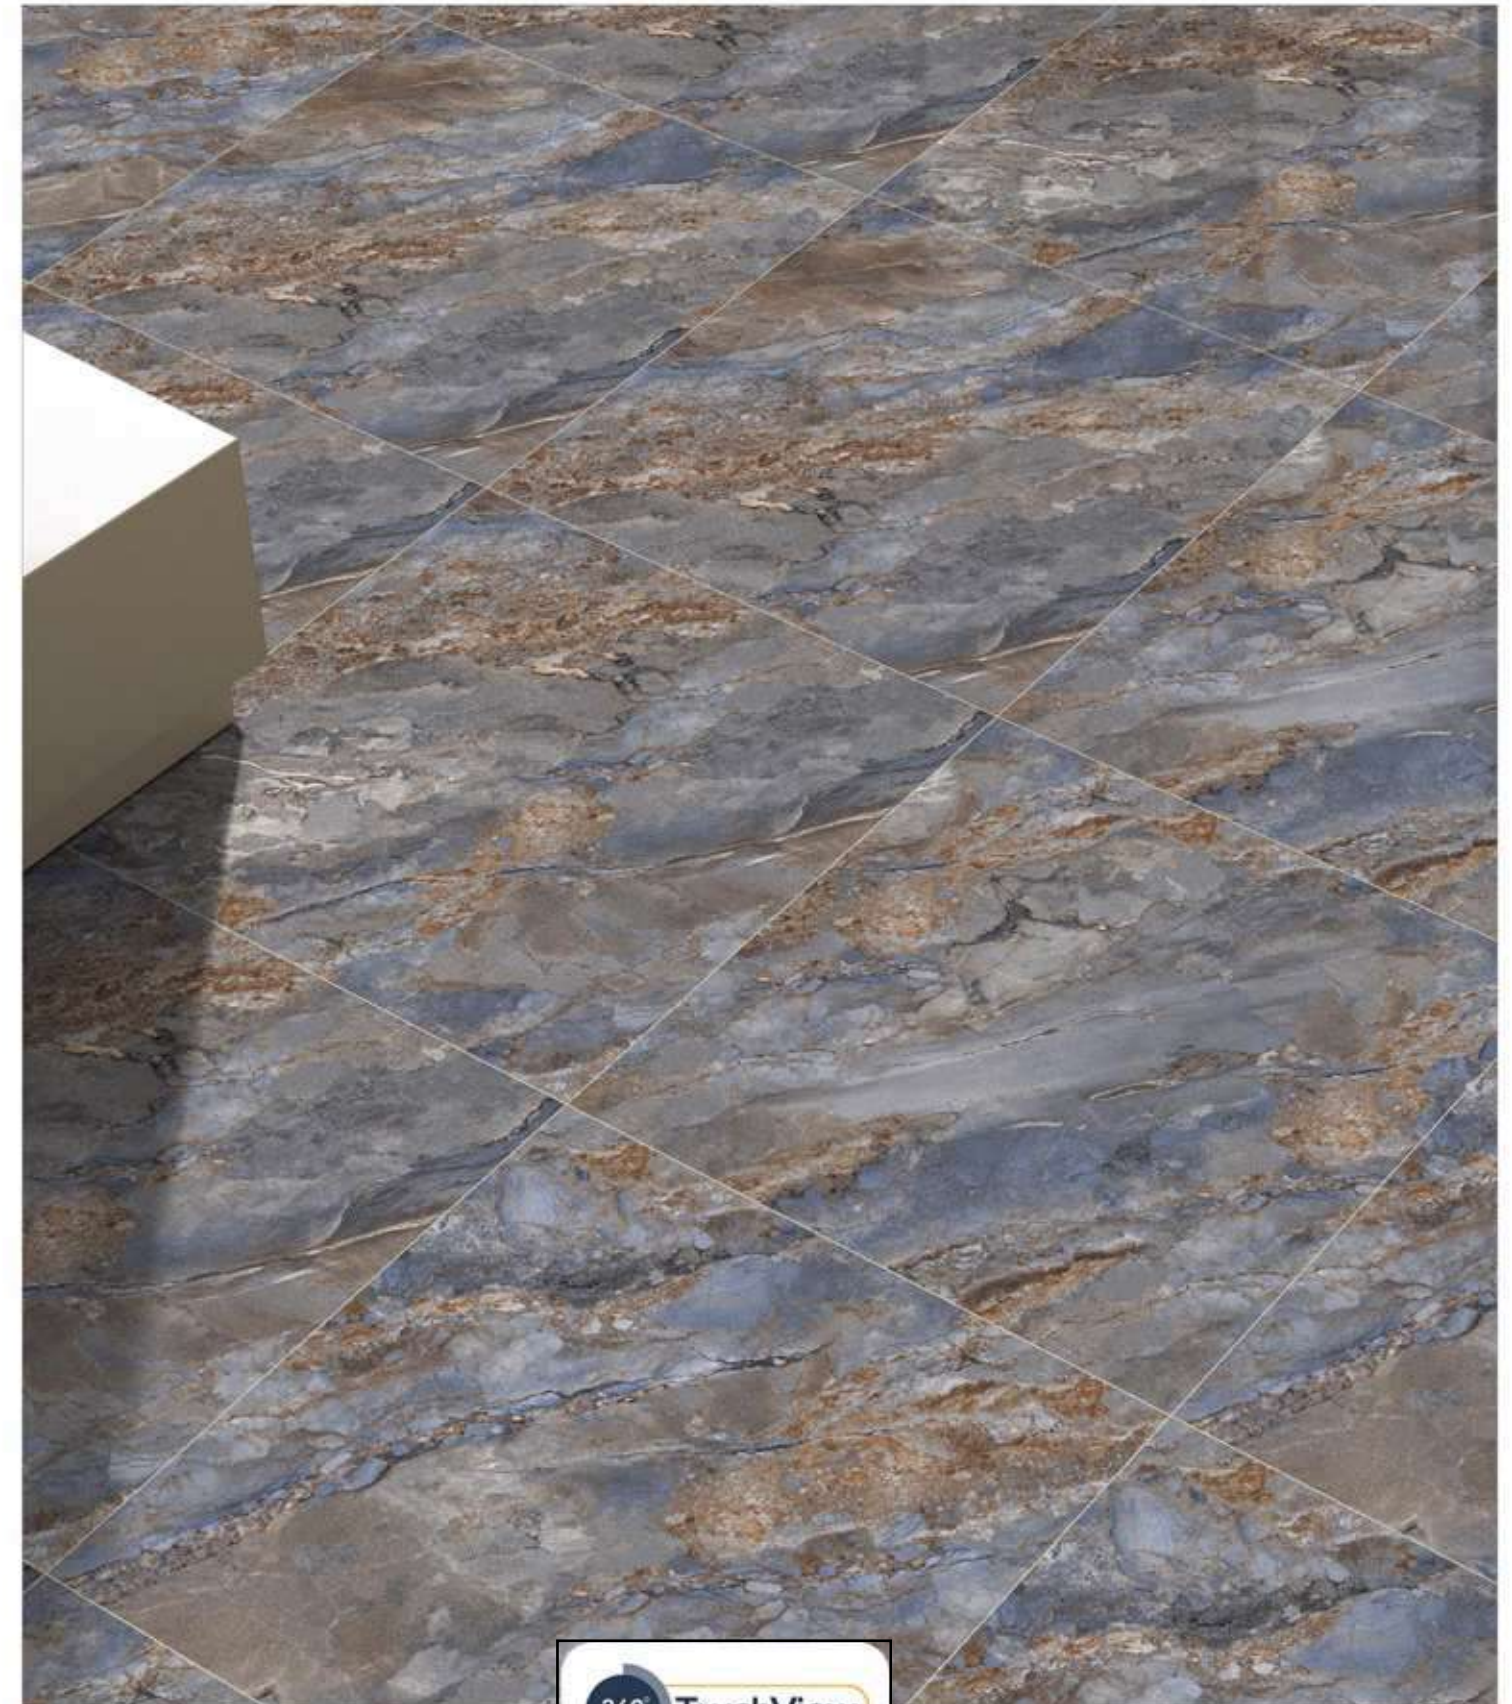

BELGIUM BRECCIA BROWN

1200x1200MM / 800x800MM

Glossy Surface

4 Randoms

Available In: