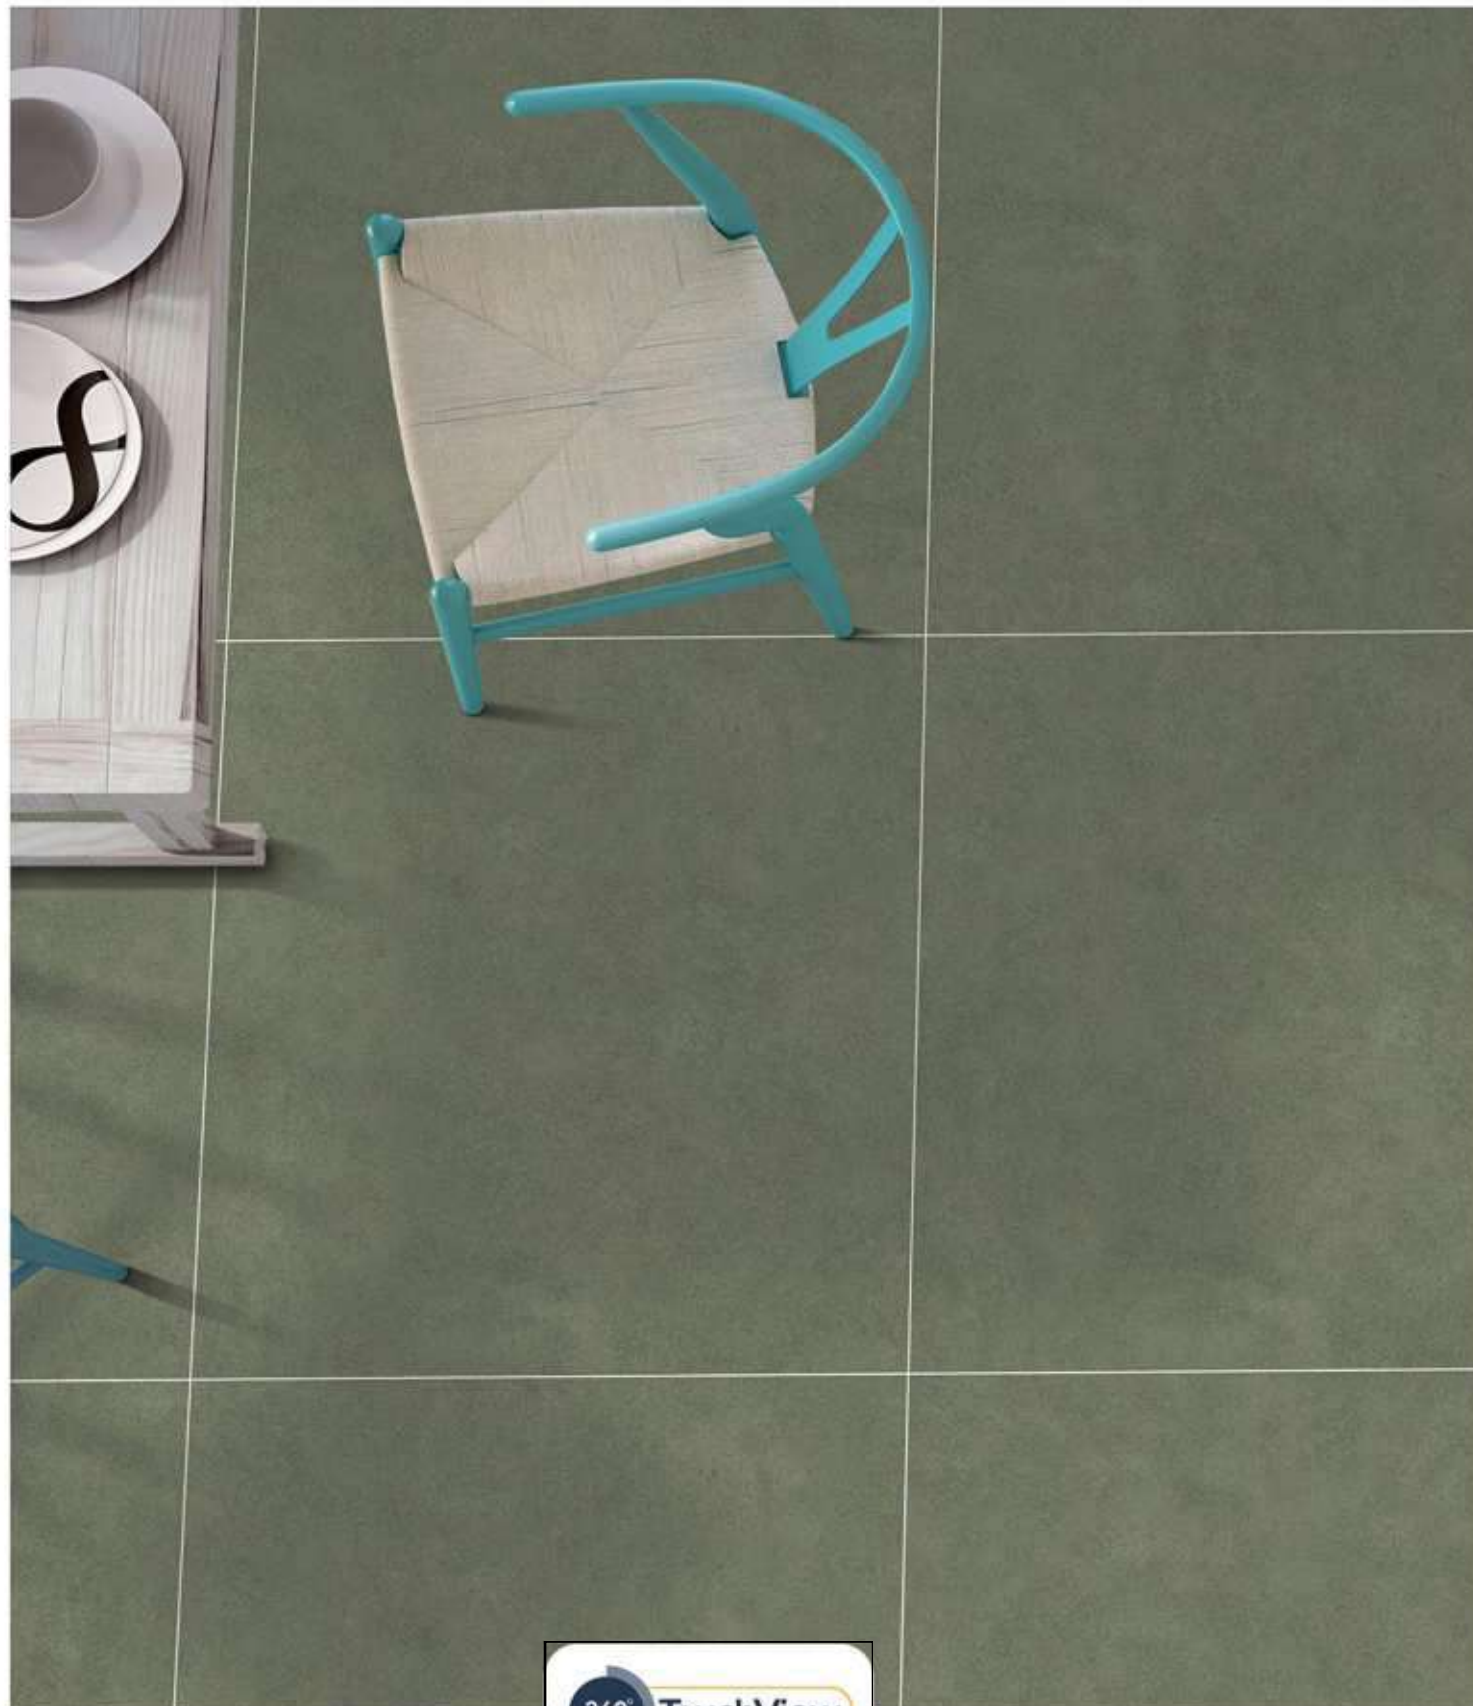

### ROYALE CHOCO

1200x1200MM / 800x800MM

Matt Surface

4 Randoms

Available In:

### ROYALE CREMA

1200x1200MM / 800x800MM

Matt Surface

4 Randoms

Available In: