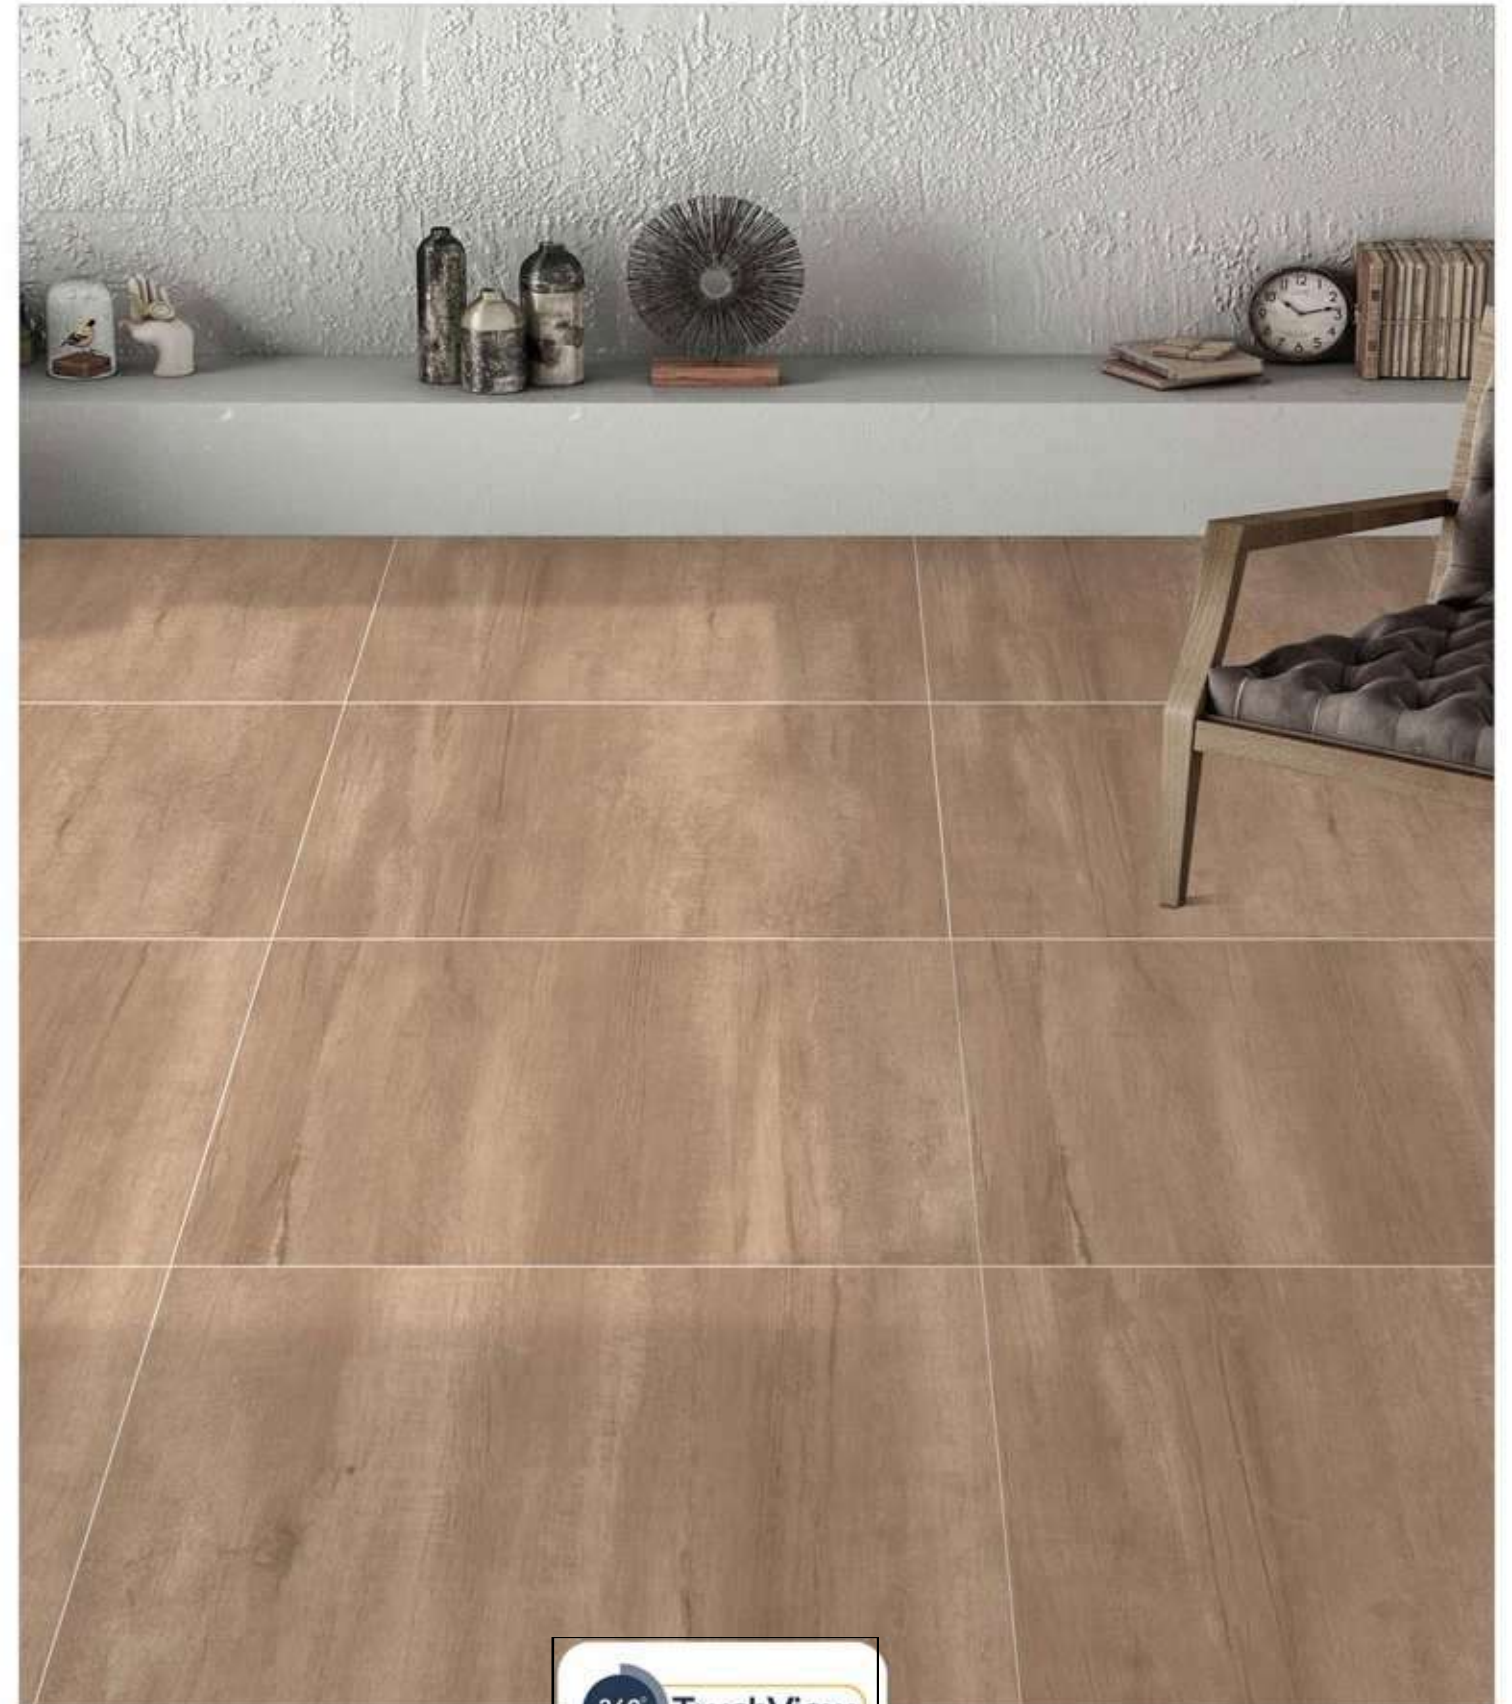

WOODEN CRAFT-2

1200x1200MM / 800x800MM

Matt Surface

4 Randoms

Available In: