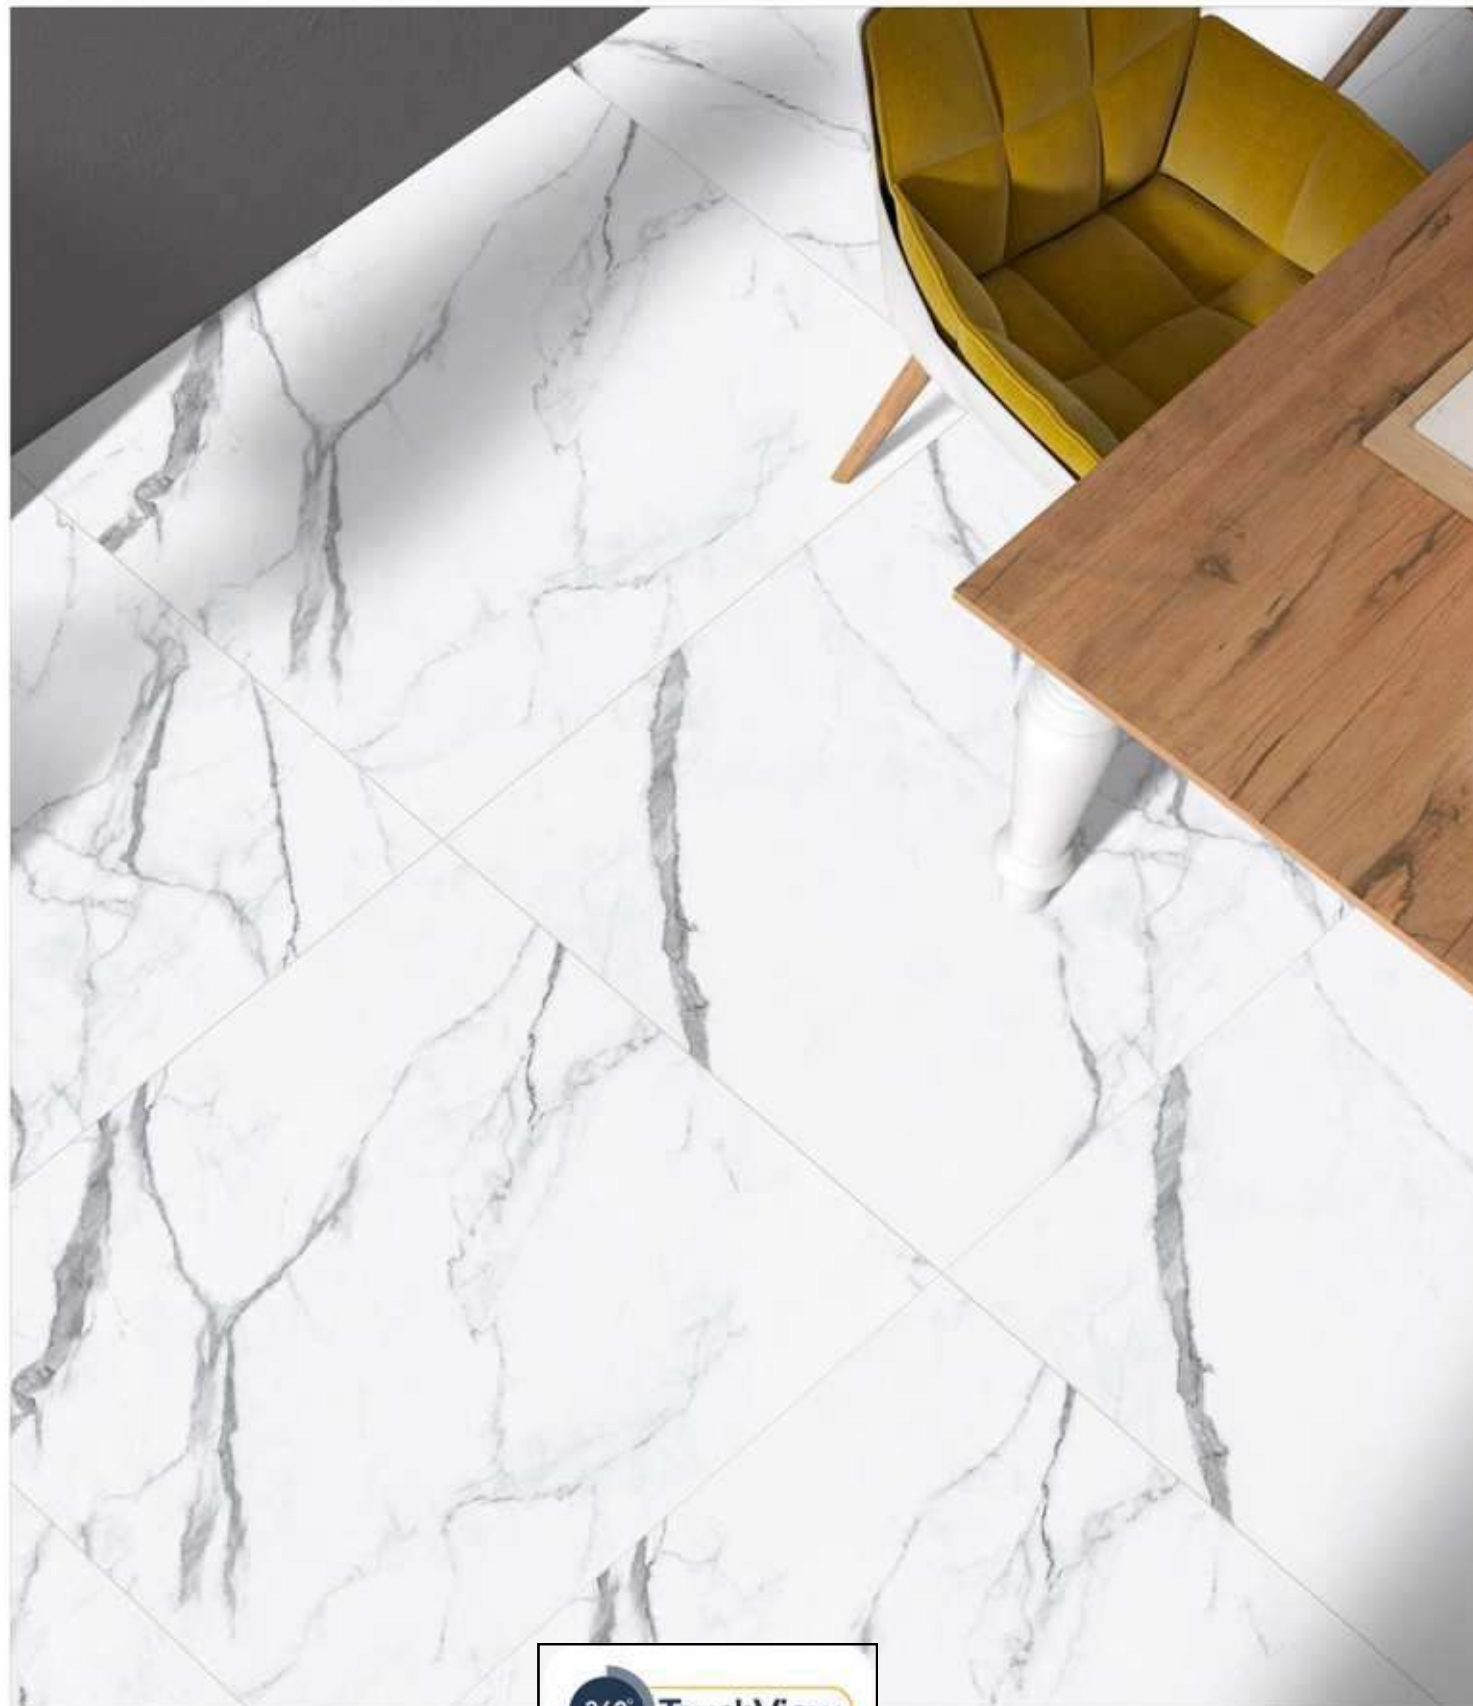

### SCOTT MERLIN

1200x1200MM / 800x800MM

Glossy Surface

4 Randoms

Available In: