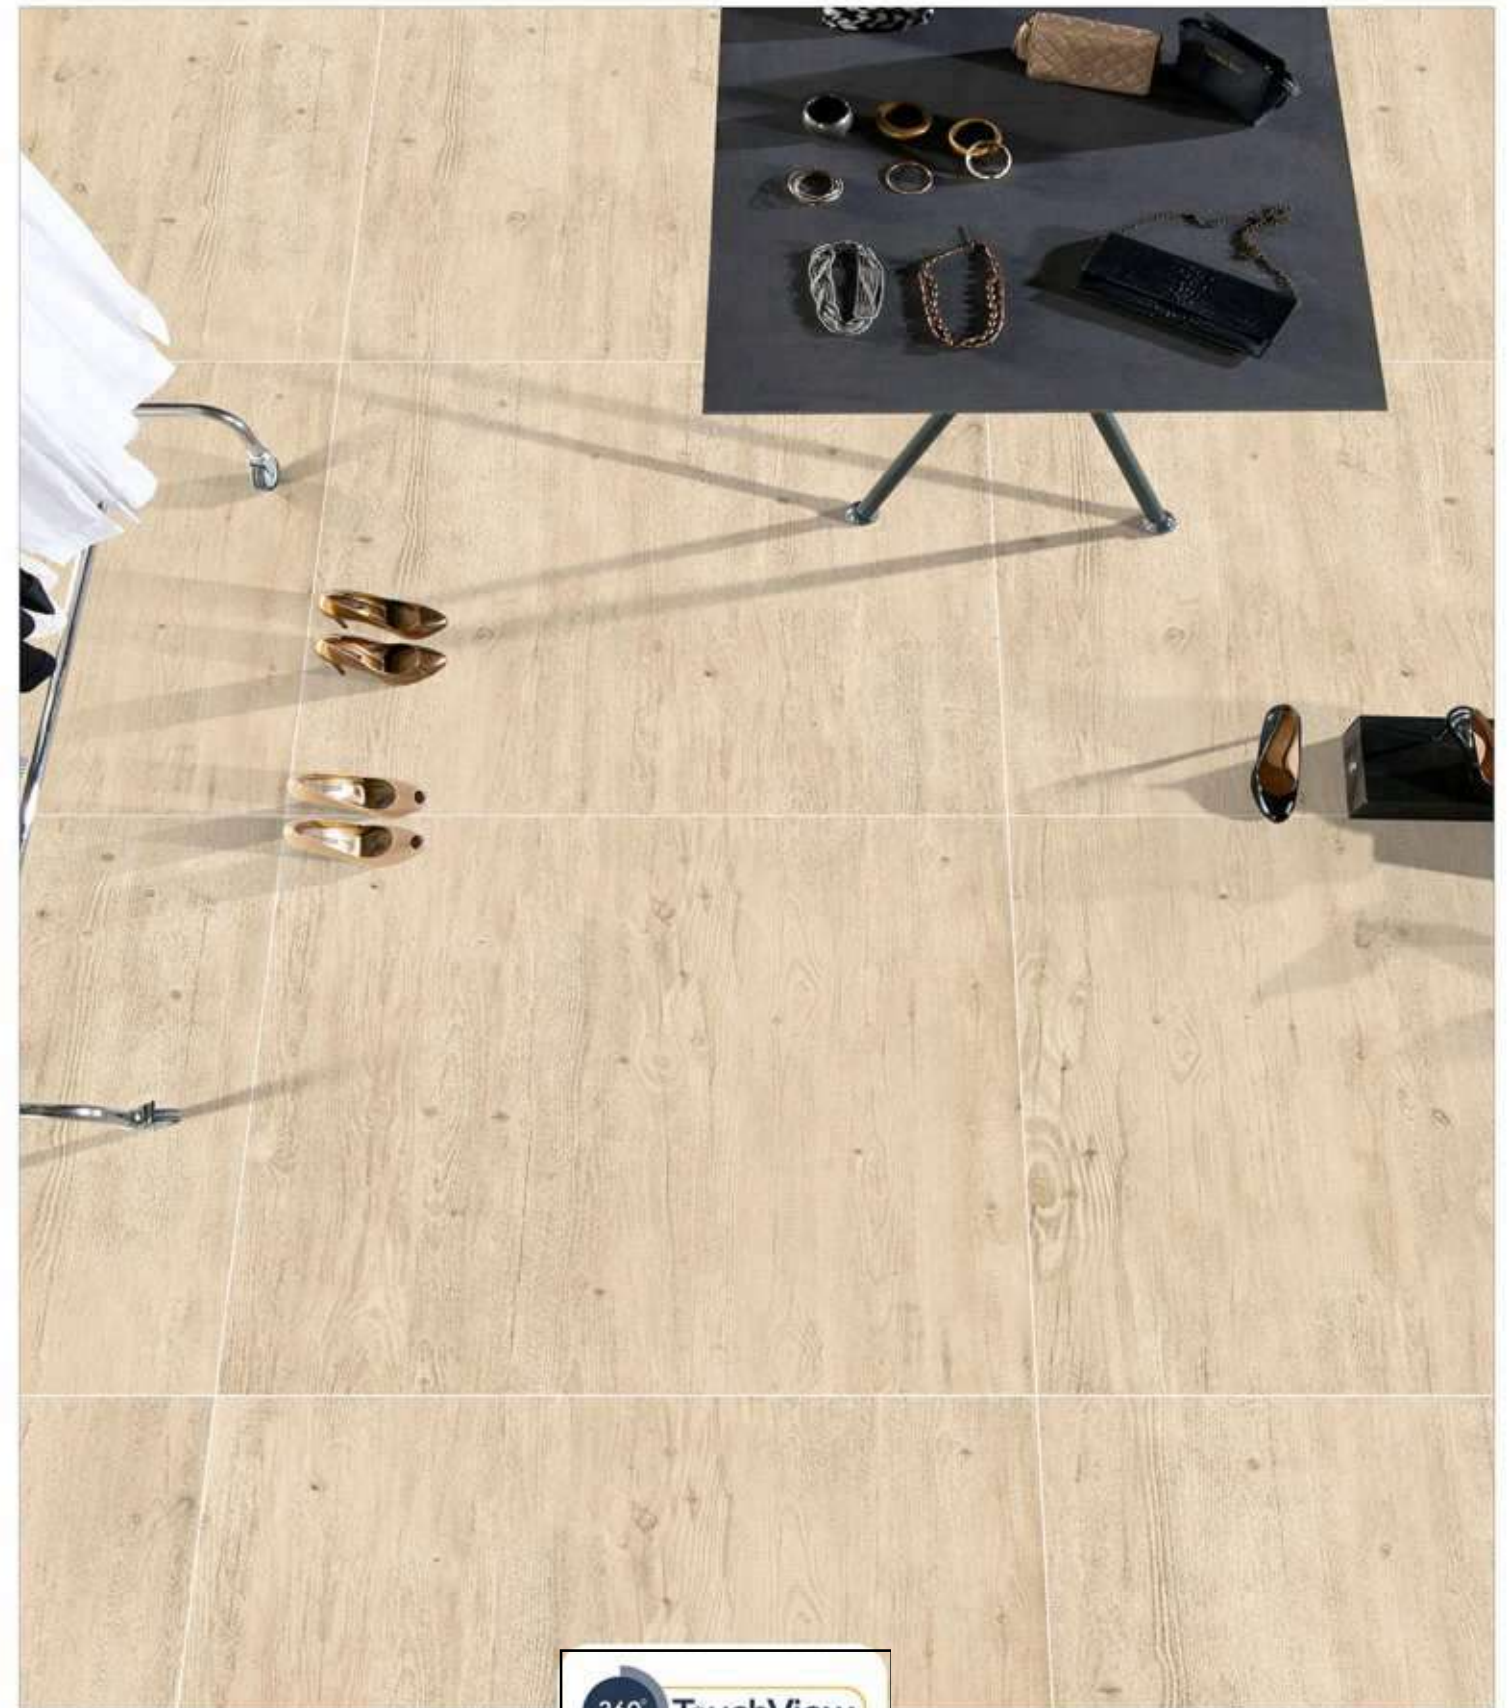

WOODEN CRAFT-7

1200x1200MM / 800x800MM

Matt Surface

4 Randoms

Available In: