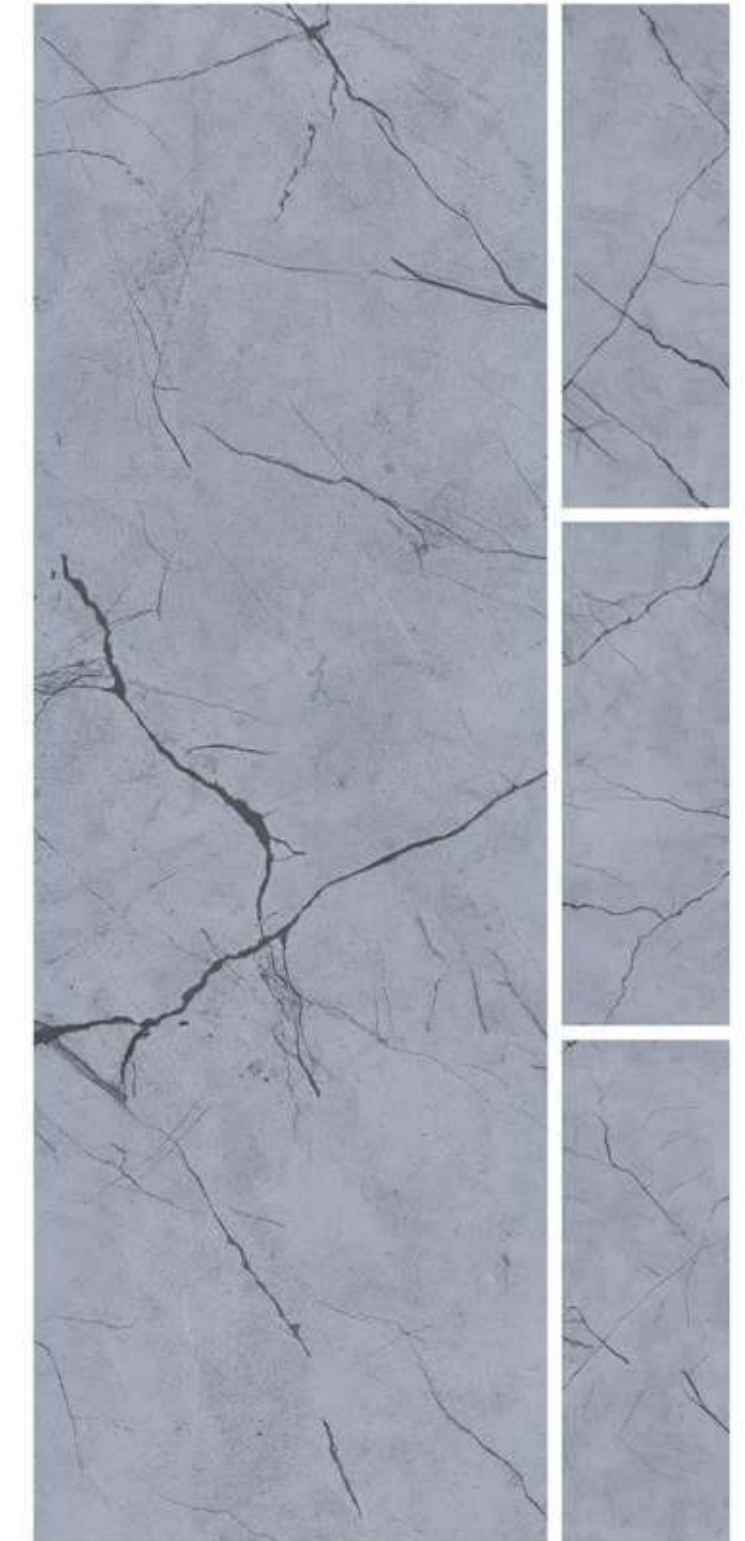

600x1800mm
CARVING
COLLECTION

R-4