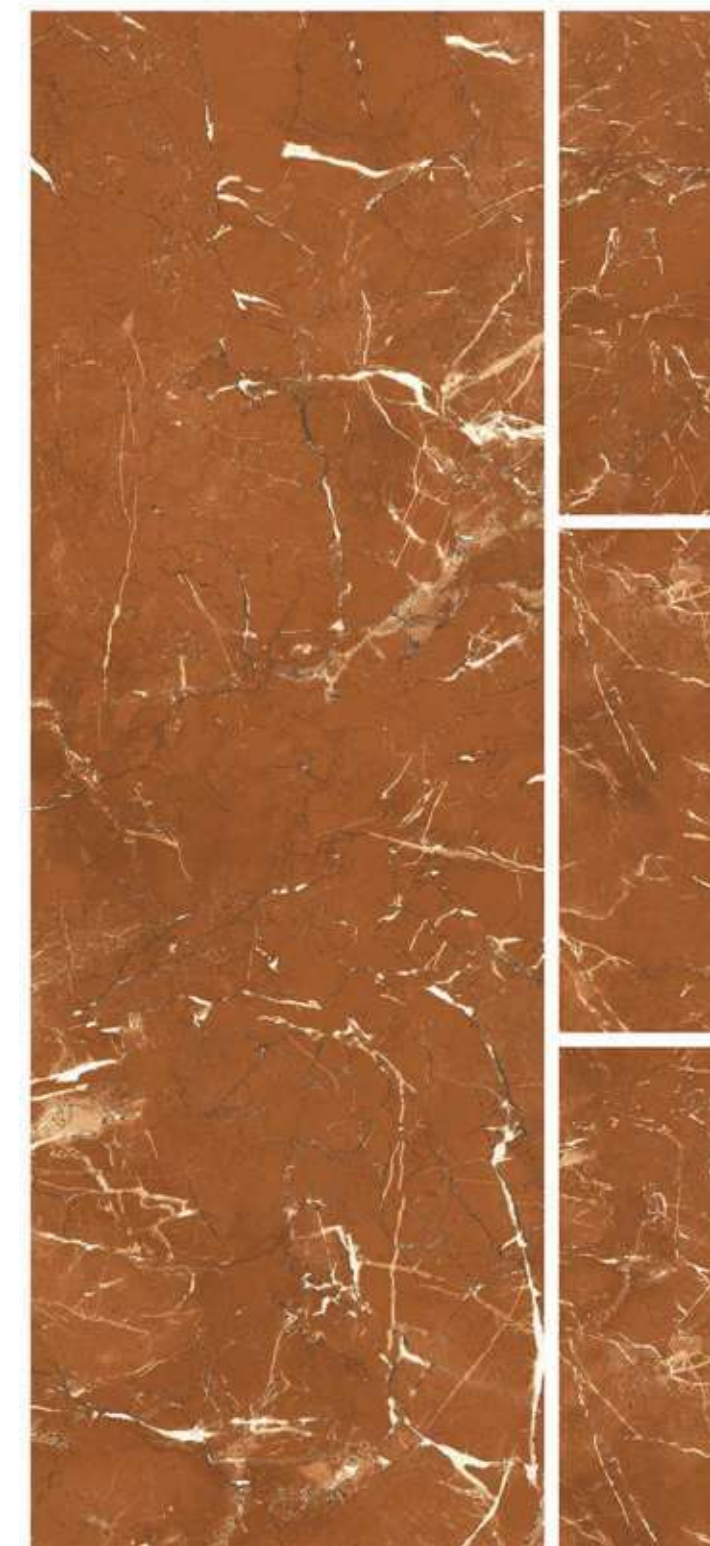

R-4

600x1800mm
HIGH GLOSS
COLLECTION

CULCATT A DOVE

R-4

600x1800mm
HIGH GLOSS
COLLECTION

FANTASY CHOCO

R-4

600x1800mm
HIGH GLOSS
COLLECTION