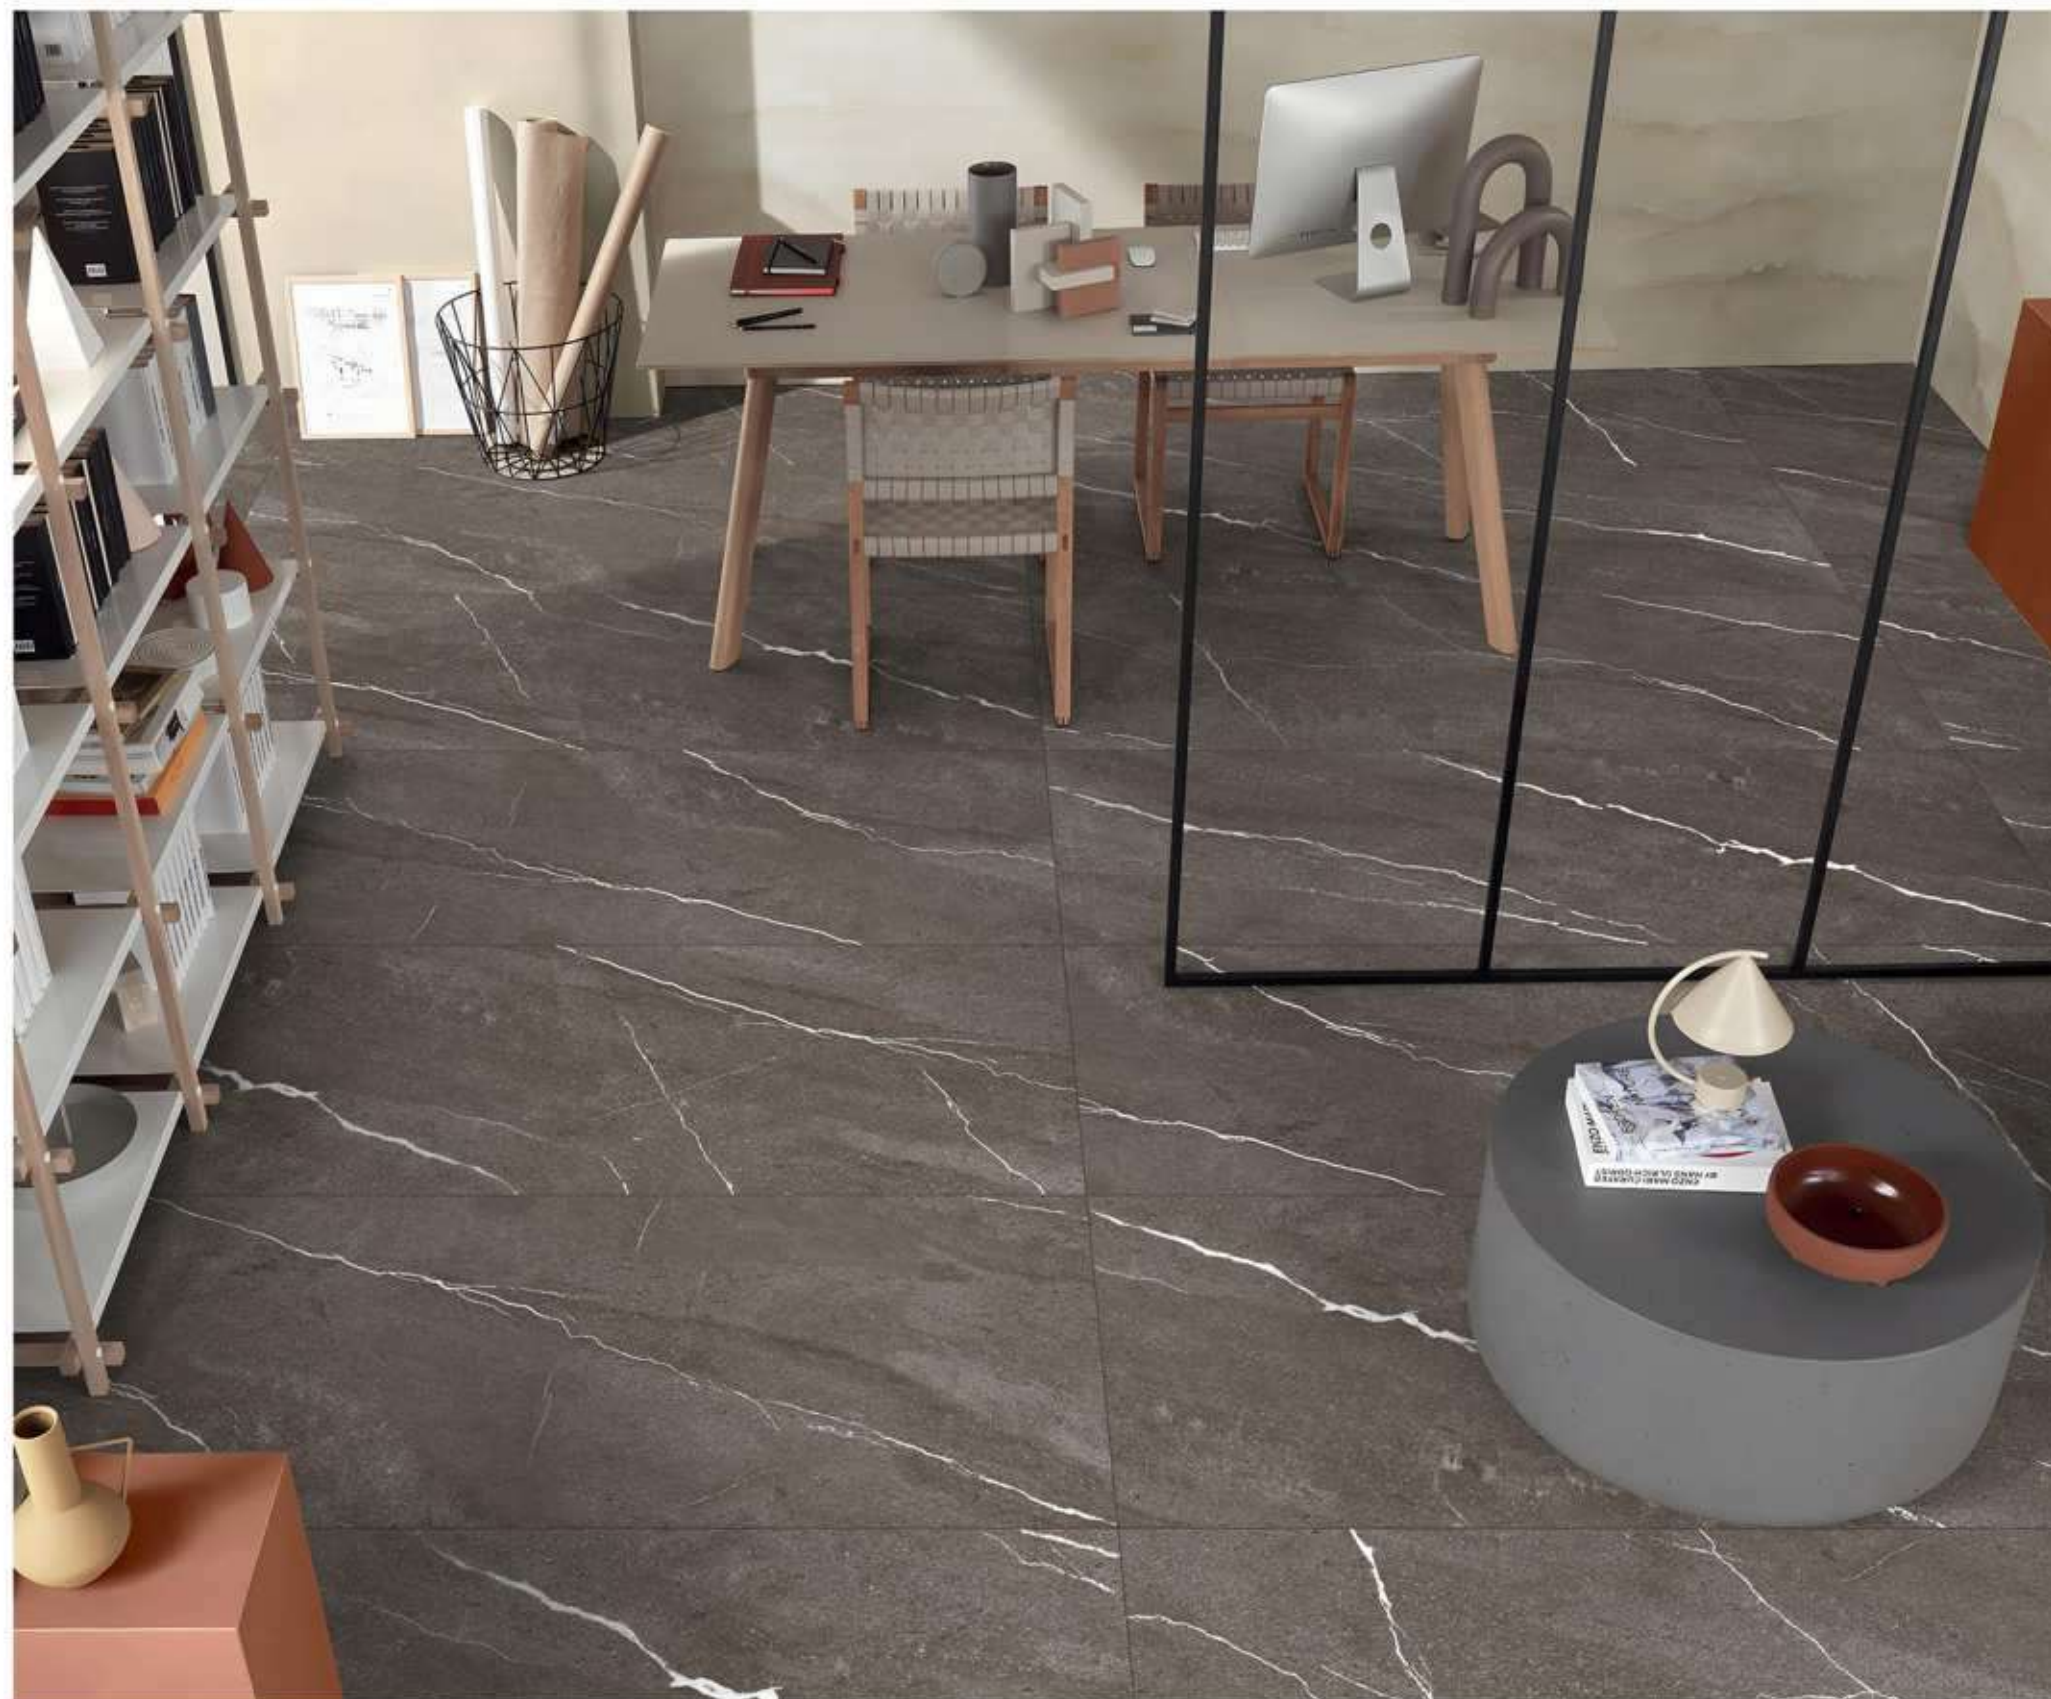

600x1800mm
CARVING
COLLECTION

R-4