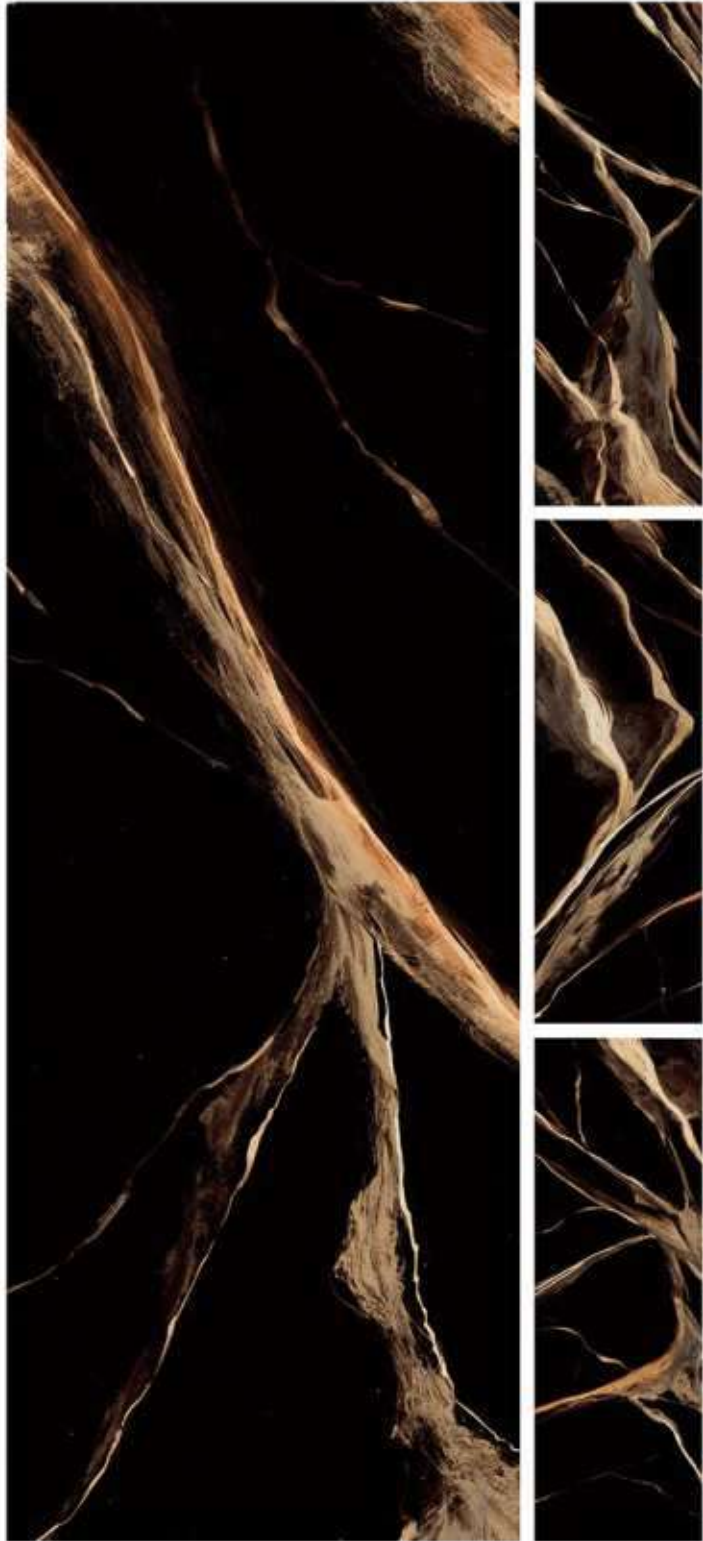

600x1800mm
SUPER HIGH GLOSS
COLLECTION

ABERICO GOLD

R-4