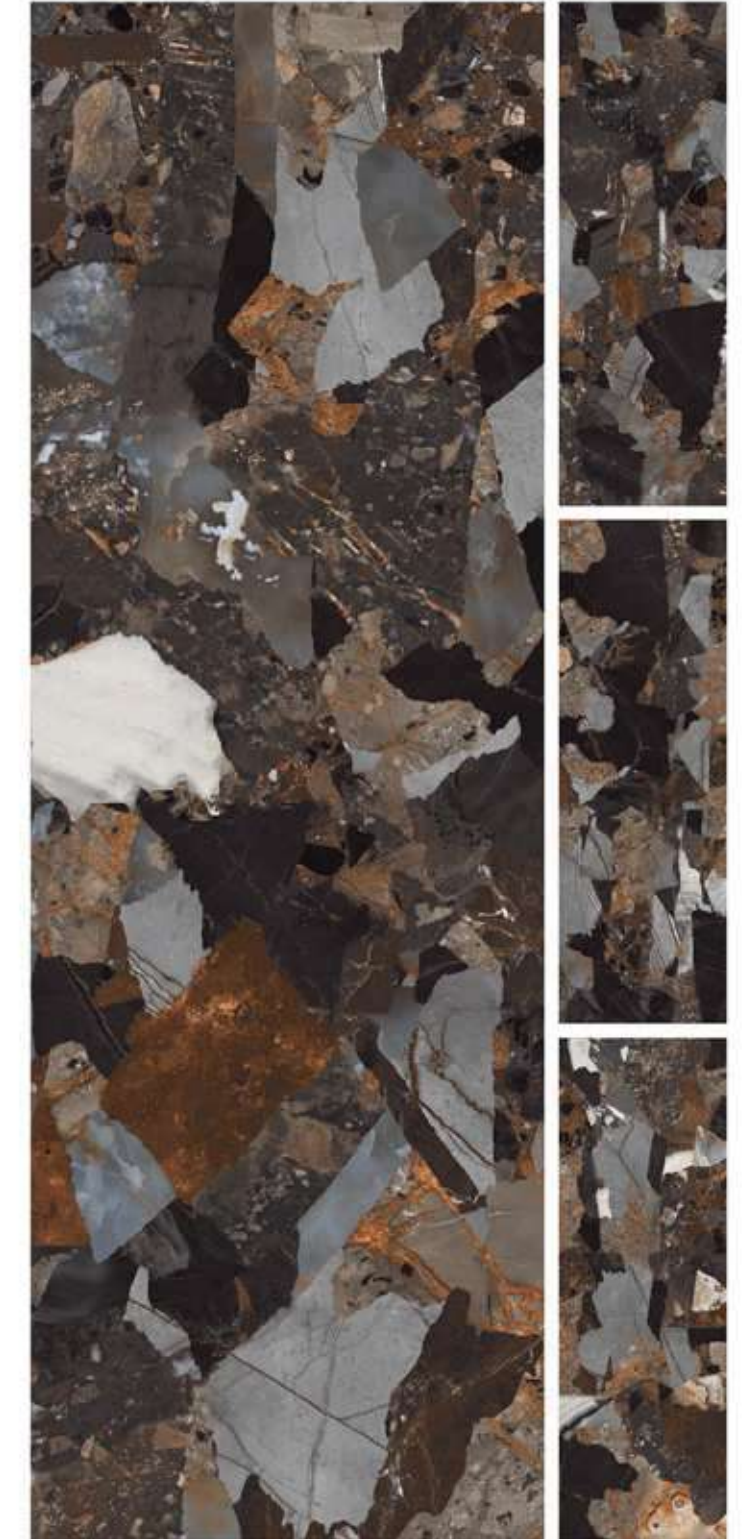

R-4

600x1800mm
HIGH GLOSS
COLLECTION

CULCATT A DOVE

R-4

600x1800mm
HIGH GLOSS
COLLECTION

FANTASY CHOCO

R-4

600x1800mm
HIGH GLOSS
COLLECTION