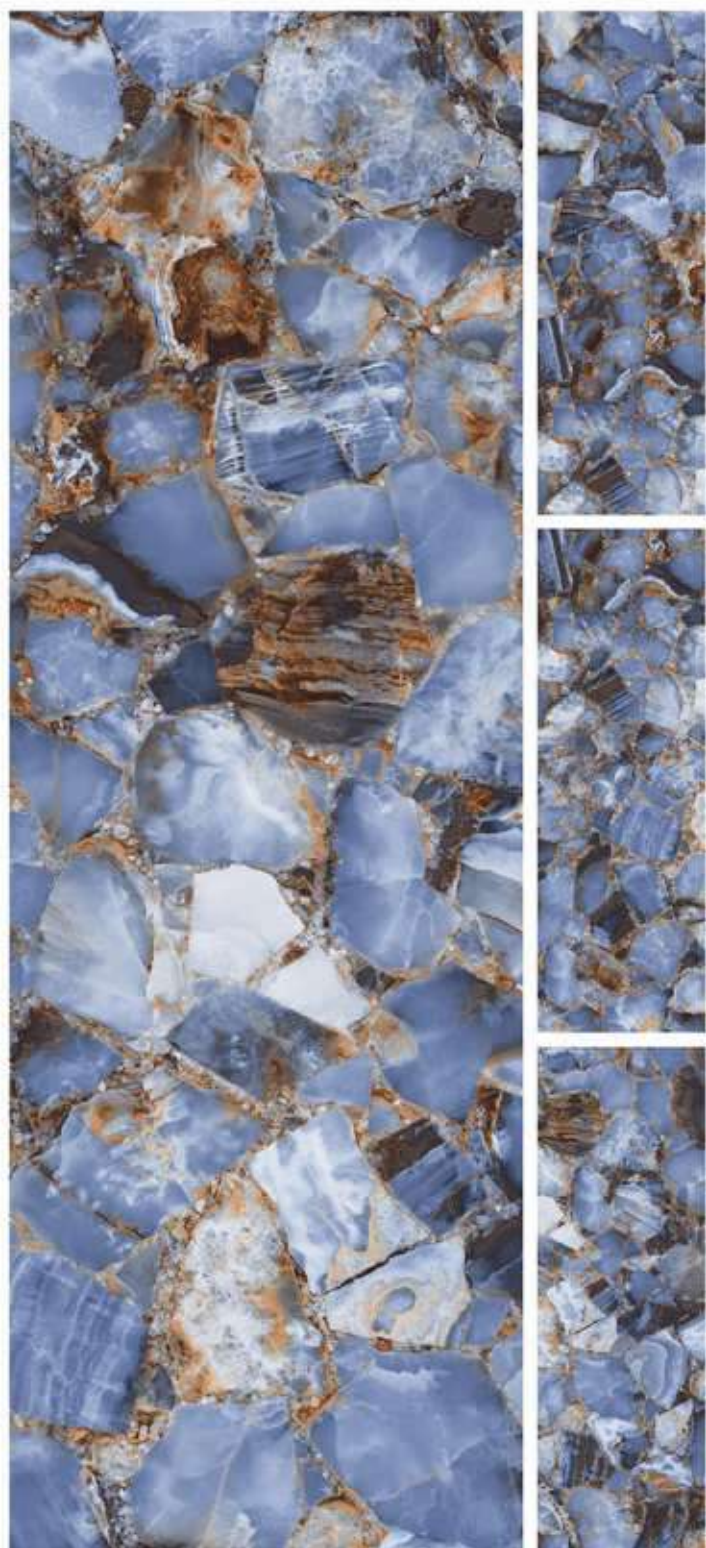

600x1800mm
HIGH GLOSS
COLLECTION

ABONY ORCHID

R-4

600x1800mm
HIGH GLOSS
COLLECTION

AGATE BLUE

R-4

600x1800mm
HIGH GLOSS
COLLECTION

AGATE GRAFITE