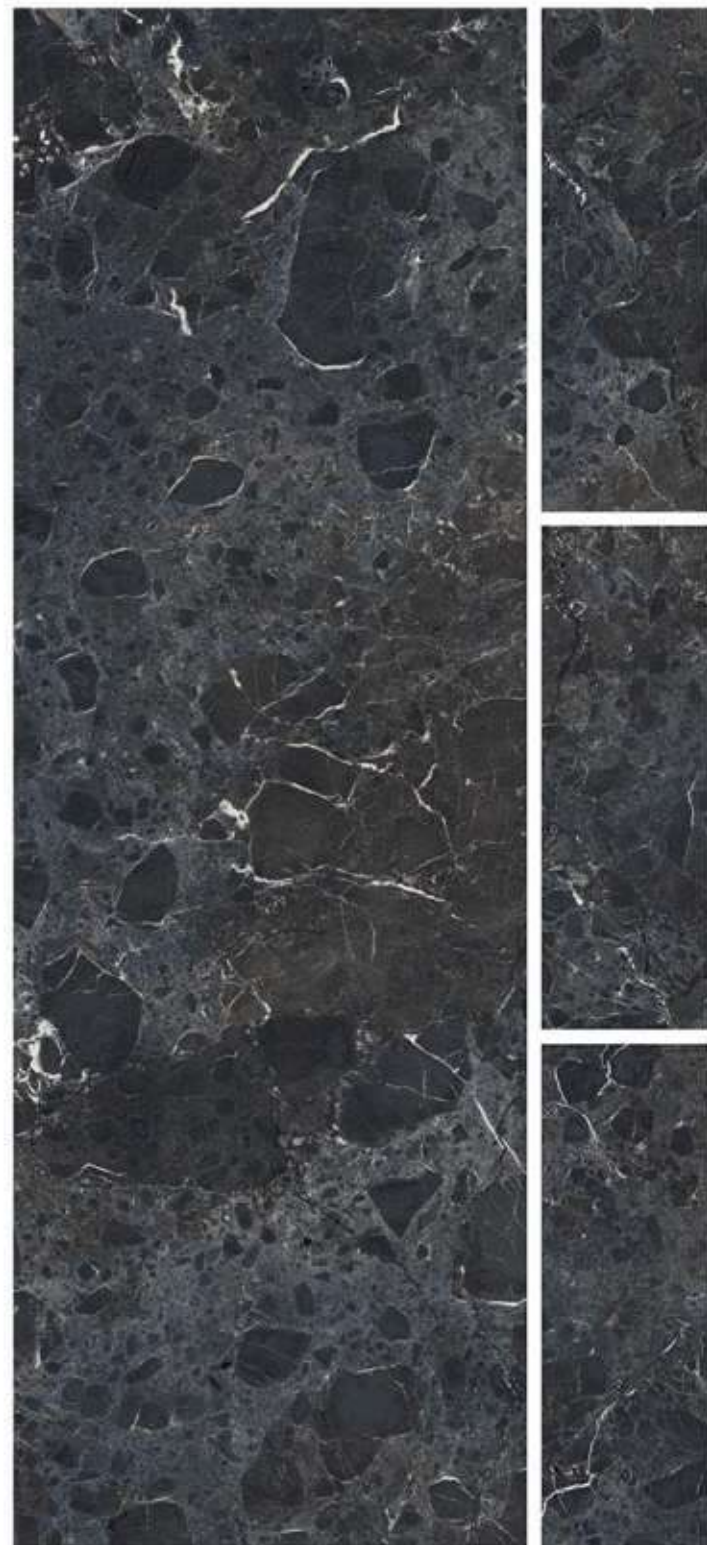

600x1800mm
HIGH GLOSS
COLLECTION

LUMINIX NERO

- ANTI-SLIP SURFACE
- HYGIENIC SURFACE
- FIRE RESISTANCE
- EASY MAINTENANCE
- HIGH DURABILITY
- WATER RESISTANCE