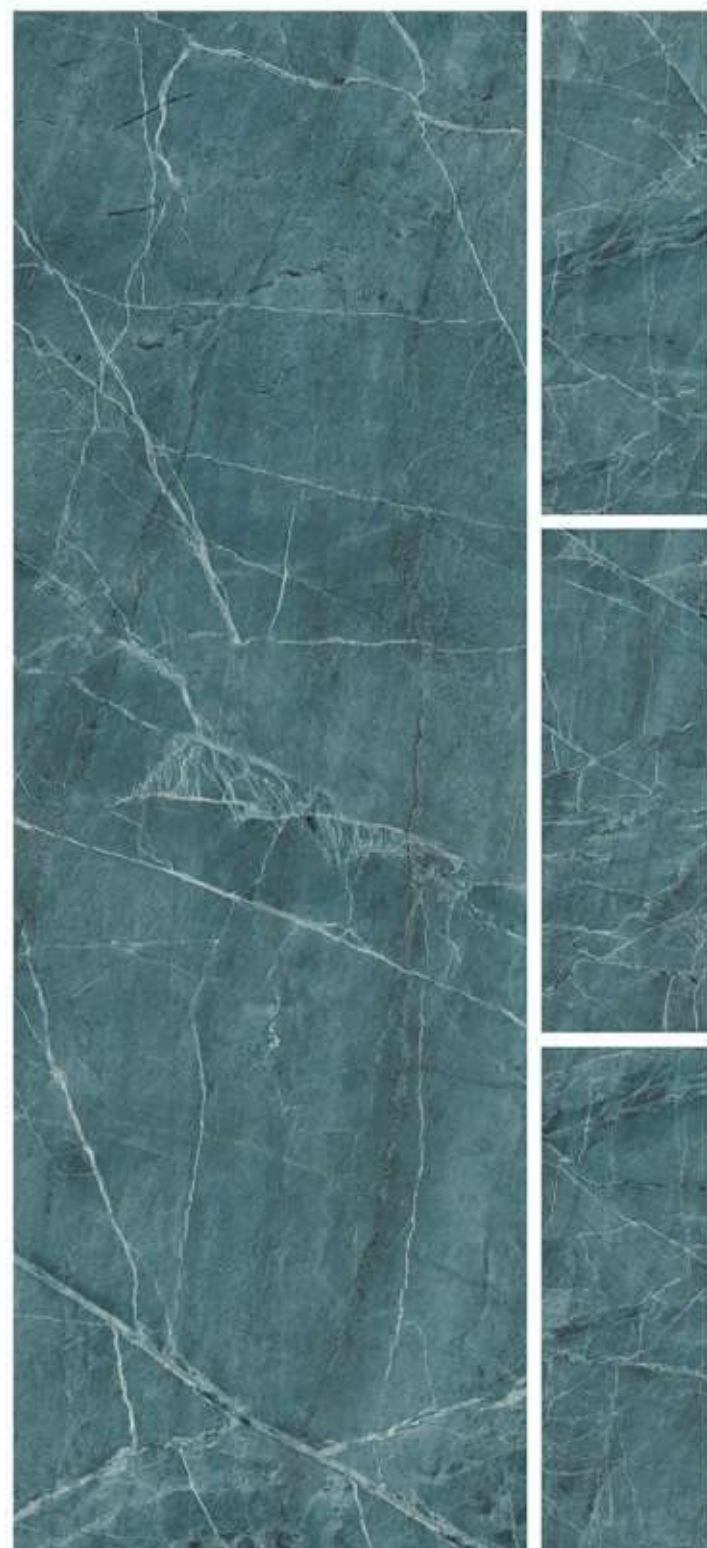

 **ROLLSTAR**
GRANITO

ROSSO LEMON

R-4

600x1800mm
HIGH GLOSS
COLLECTION

SMERALDO AQUA

R-4

600x1800mm
HIGH GLOSS
COLLECTION

SMERALDO GREEN