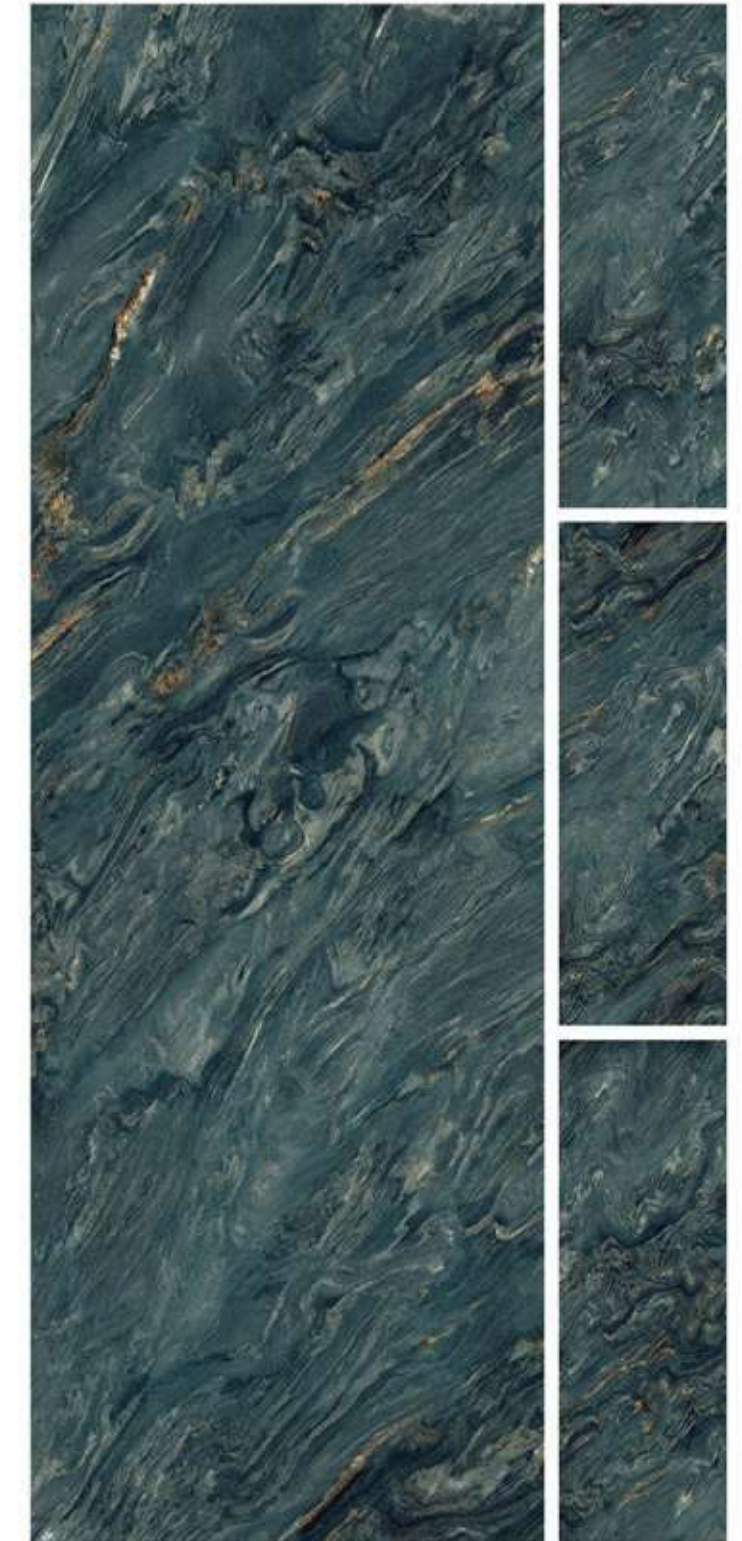

600x1800mm
SUPER HIGH GLOSS
COLLECTION

PLAZMA AQUA

R-4