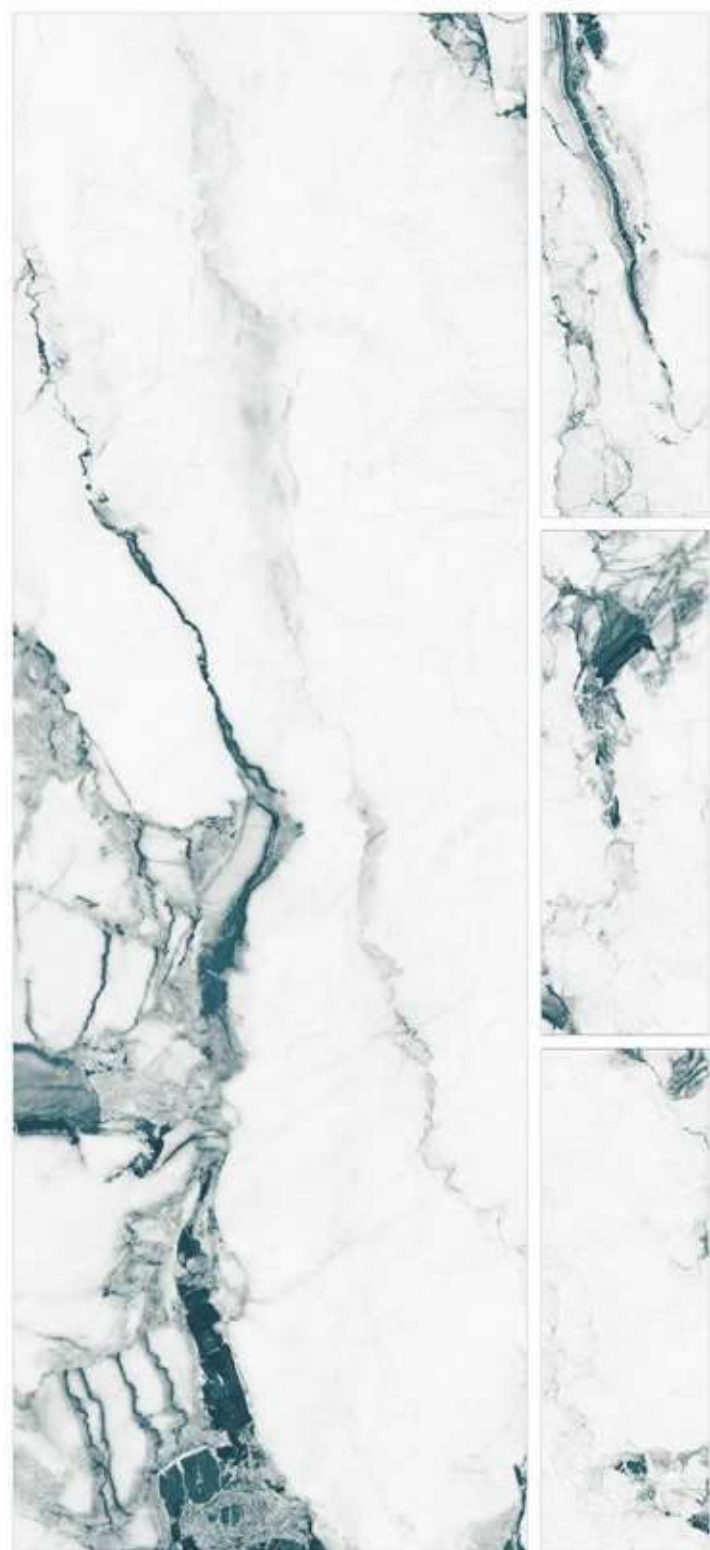

600x1800mm
CARVING
COLLECTION

TRAVERA CHOCO

R-4

600x1800mm
CARVING
COLLECTION

WALTON AQUA

R-4

- ANTI-SLIP SURFACE
- HYGIENIC SURFACE
- FIRE RESISTANCE
- EASY MAINTENANCE
- HIGH DURABILITY
- WATER RESISTANCE