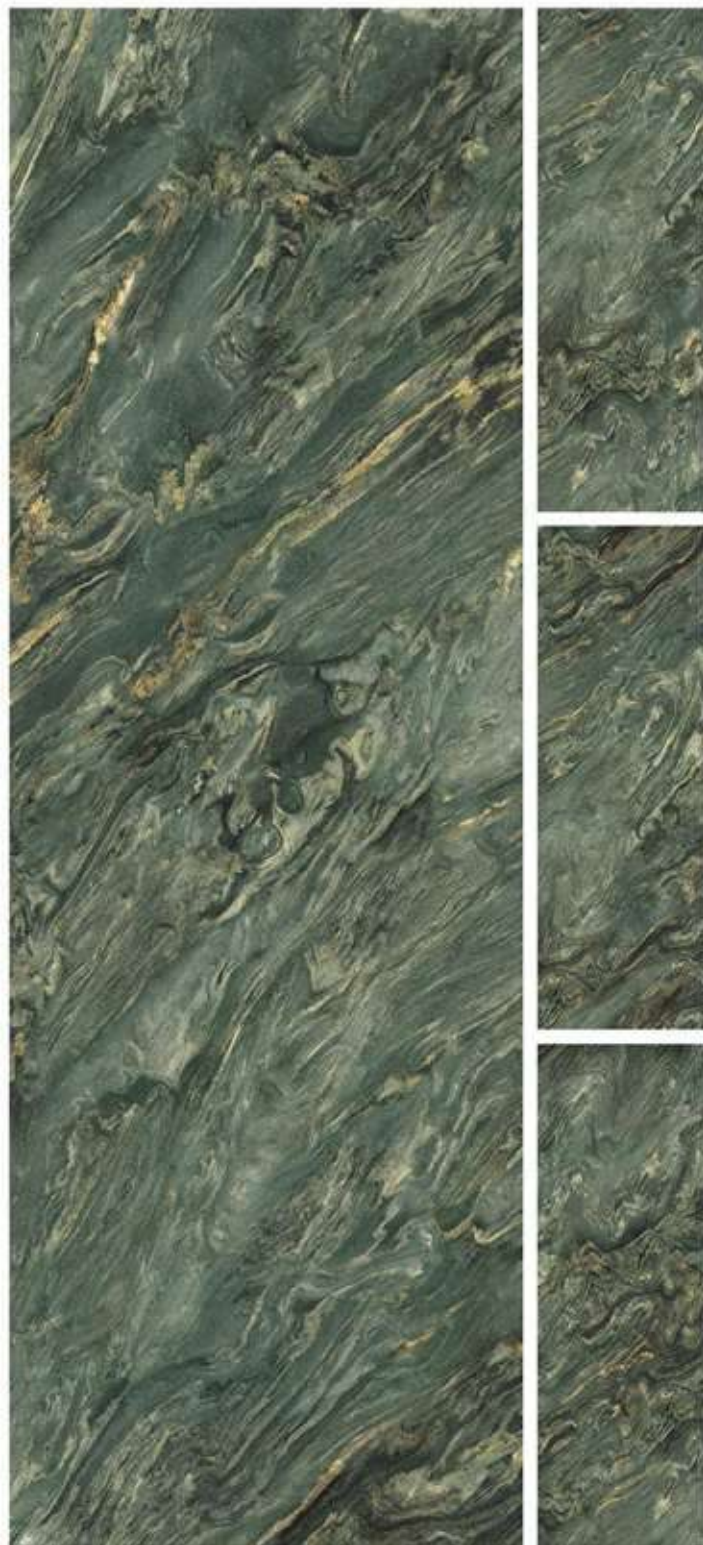

600x1800mm
HIGH GLOSS
COLLECTION

OROBICO BROWN

R-4

- ANTI-SLIP SURFACE
- HYGIENIC SURFACE
- FIRE RESISTANCE
- EASY MAINTENANCE
- HIGH DURABILITY
- WATER RESISTANCE

600x1800mm
HIGH GLOSS
COLLECTION

PLAZMA GREEN