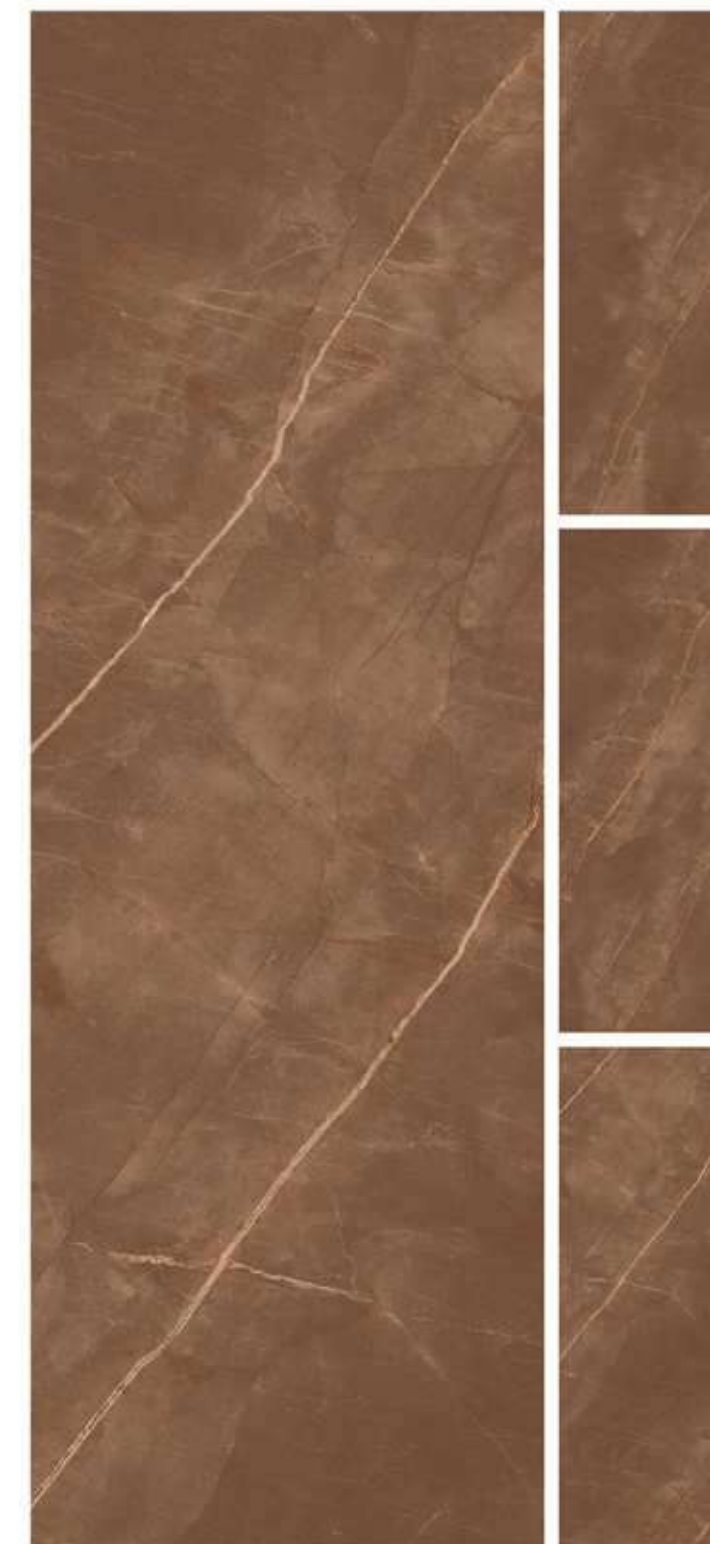

R-4

600x1800mm
HIGH GLOSS
COLLECTION

ALBENA

R-4

- ANTI-SLIP SURFACE
- HYGIENIC SURFACE
- FIRE RESISTANCE
- EASY MAINTENANCE
- HIGH DURABILITY
- WATER RESISTANCE

600x1800mm
HIGH GLOSS
COLLECTION

ARGENTA BROWN