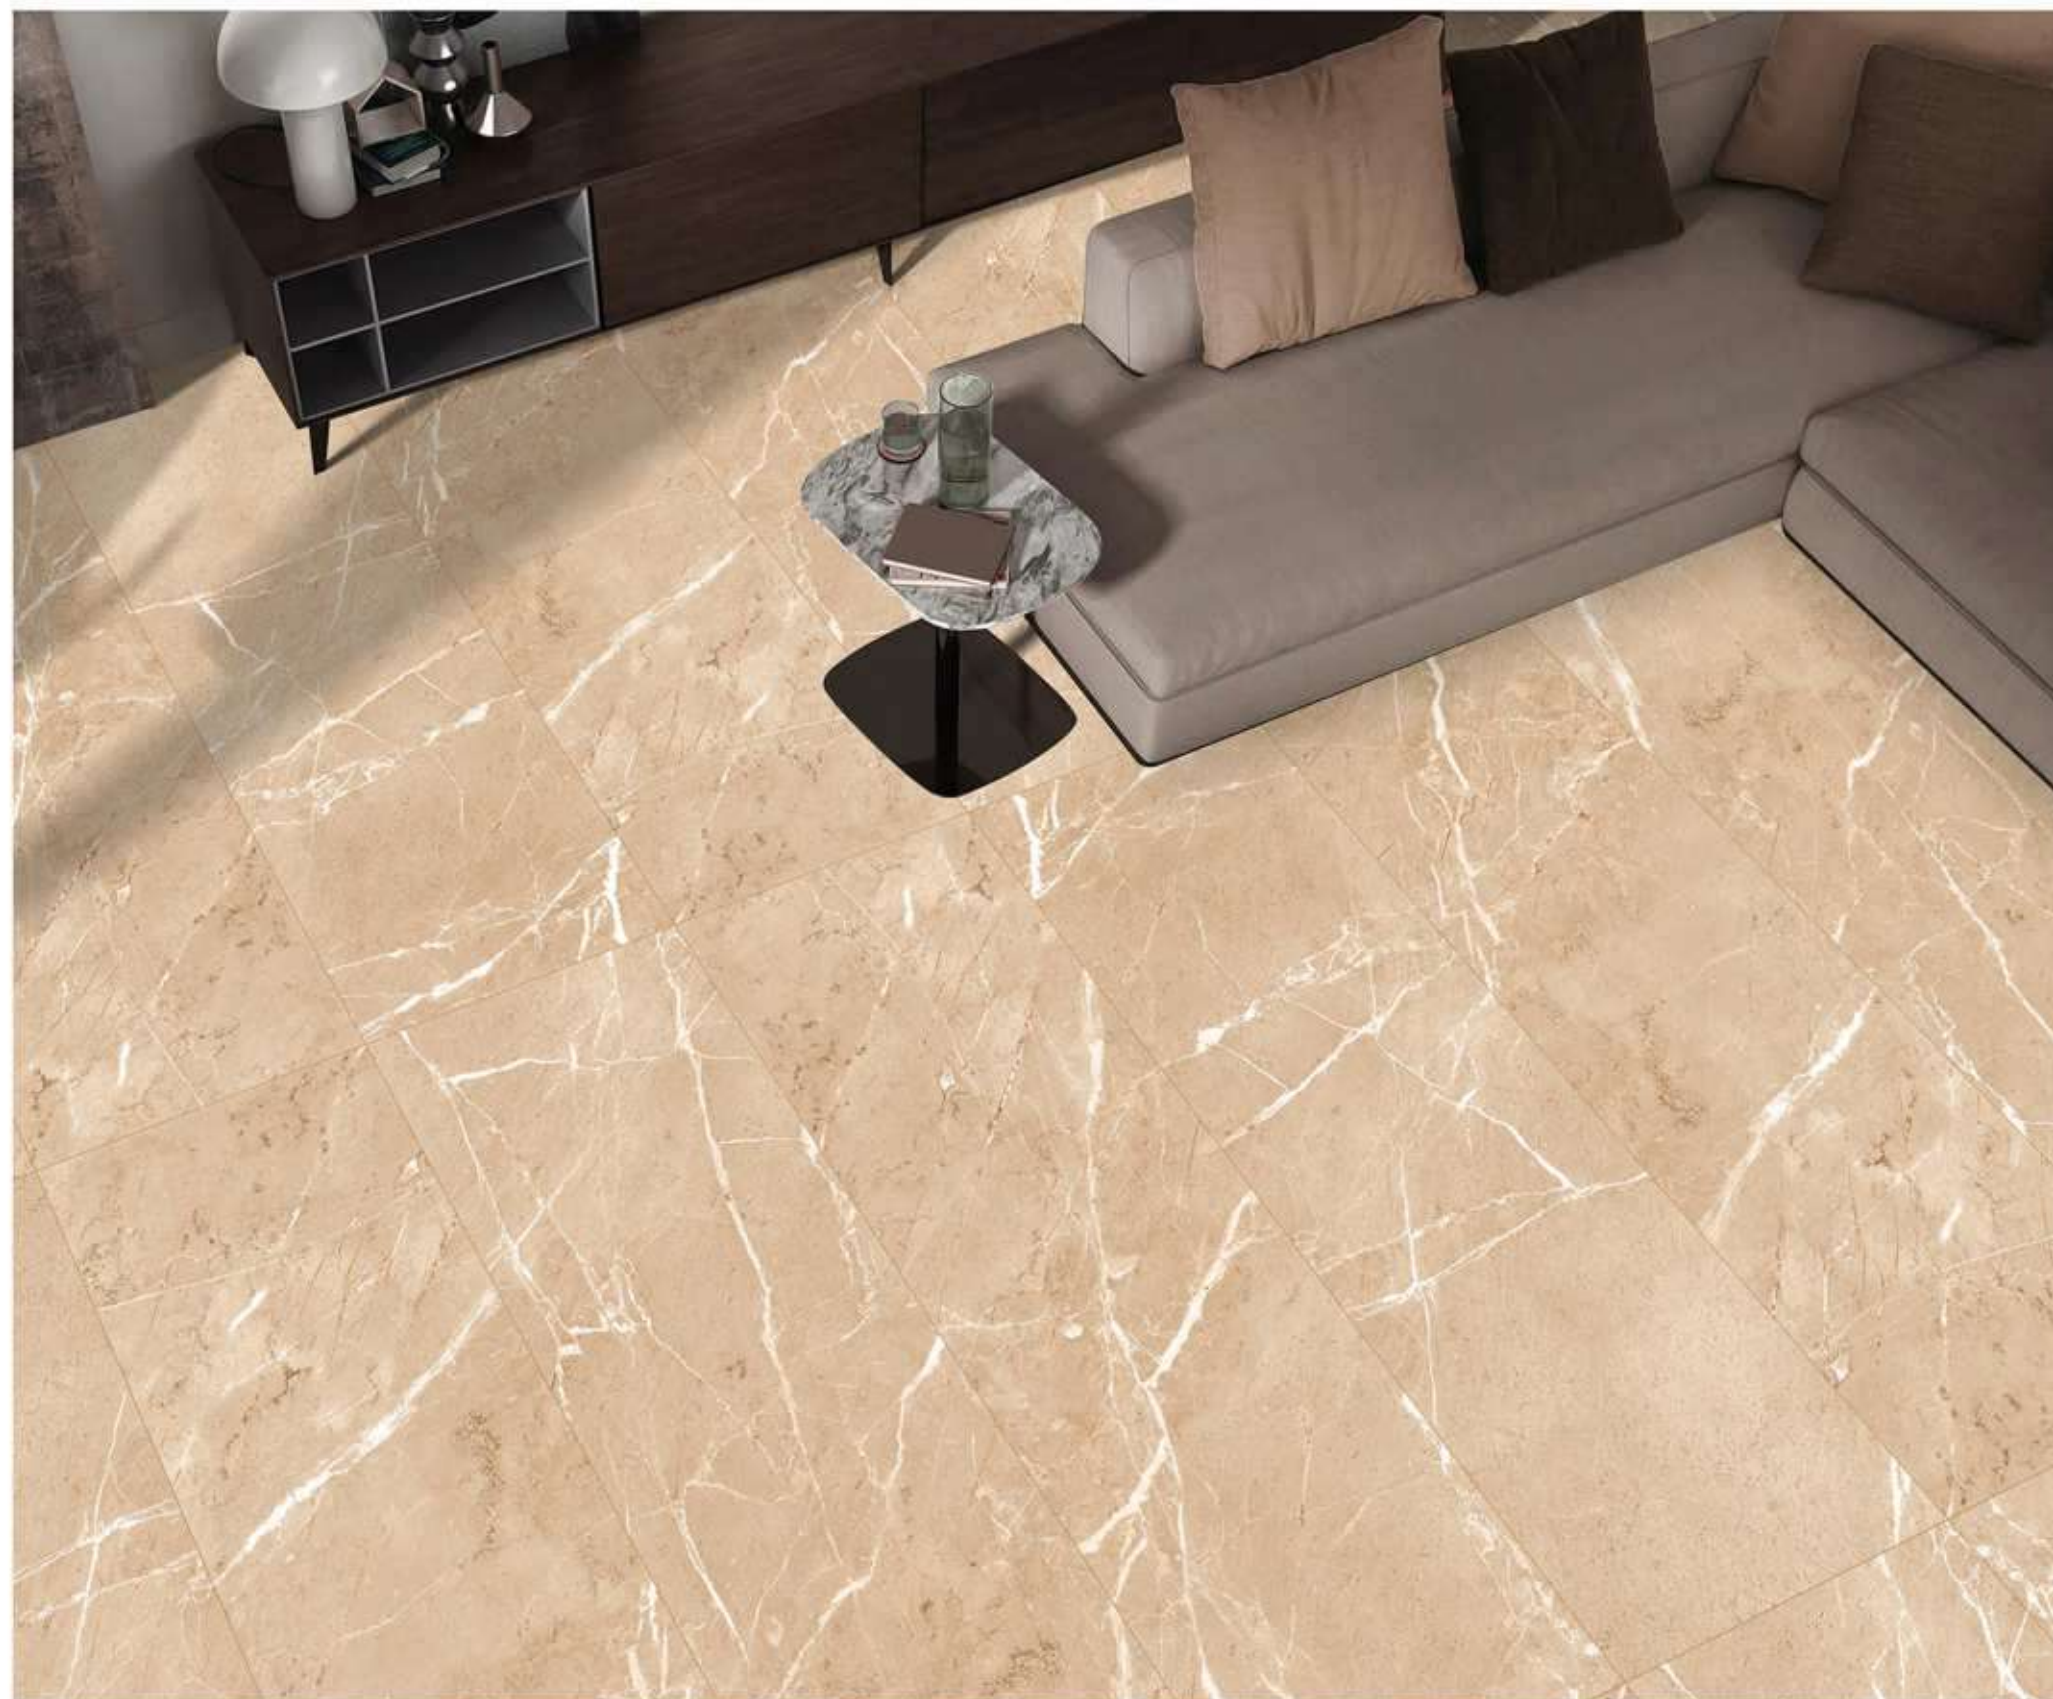

600x1800mm
CARVING
COLLECTION

GUCCHI LIGHT GREY

R-4

600x1800mm
CARVING
COLLECTION

LIMS BEIGE

R-4

- ANTI-SLIP SURFACE
- HYGIENIC SURFACE
- FIRE RESISTANCE
- EASY MAINTENANCE
- HIGH DURABILITY
- WATER RESISTANCE