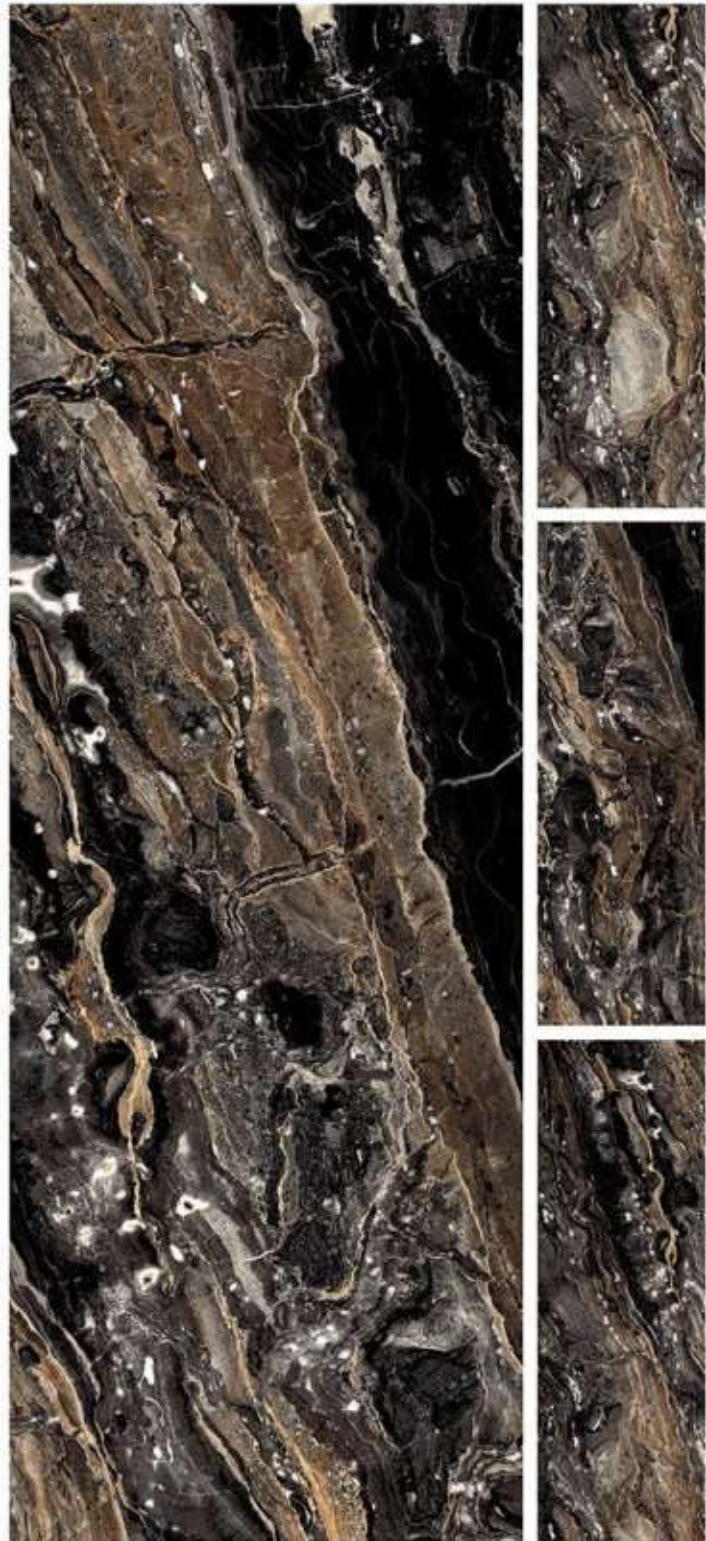

600x1800mm
SUPER HIGH GLOSS
COLLECTION

GRIFFIN SAPPHIRE

R-4

600x1800mm
SUPER HIGH GLOSS
COLLECTION

MARQUINA BLACK

R-4

600x1800mm
SUPER HIGH GLOSS
COLLECTION

PIPER