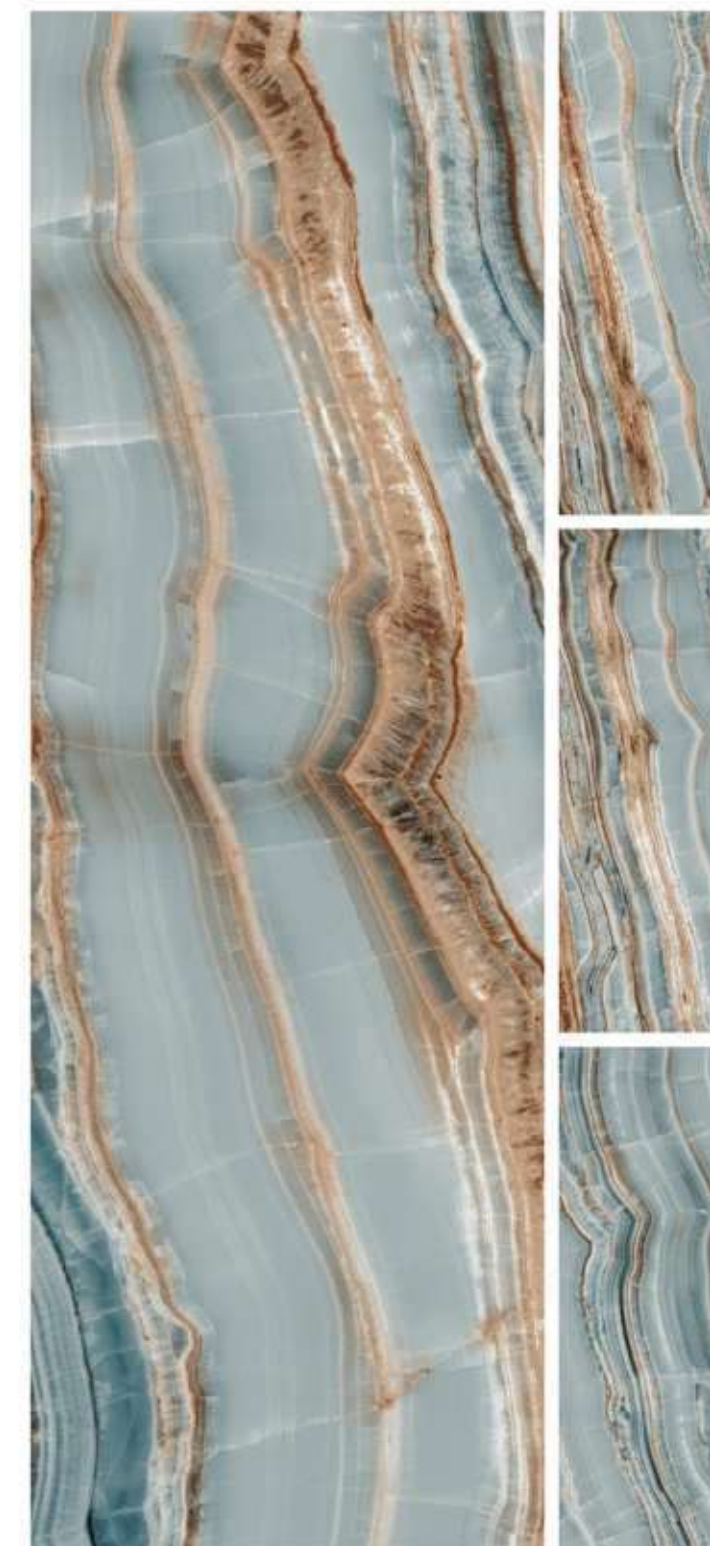

R-4

600x1800mm
HIGH GLOSS
COLLECTION

NEXA BROWN

R-4

600x1800mm
HIGH GLOSS
COLLECTION

NEXA AQUA

R-4

600x1800mm
HIGH GLOSS
COLLECTION