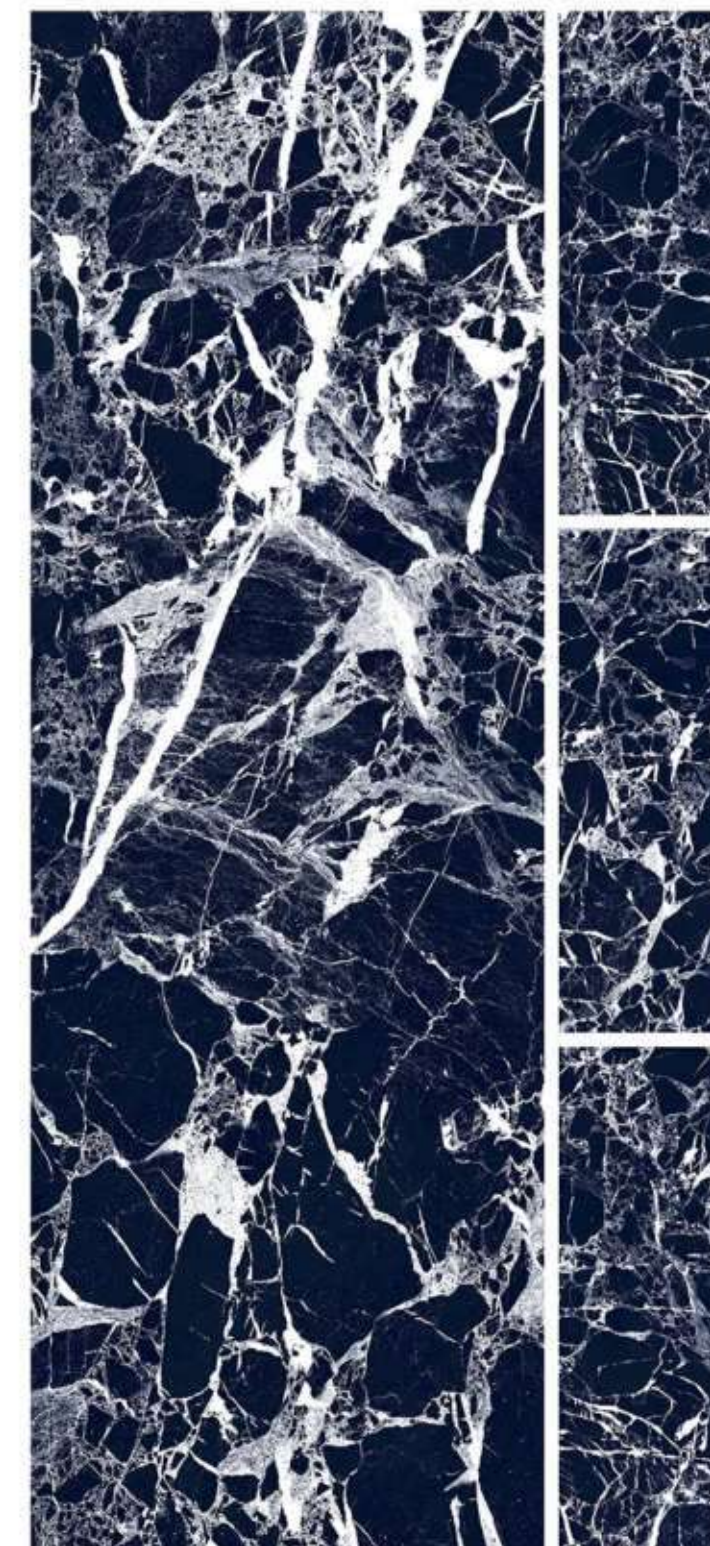

R-4

600x1800mm
SUPER HIGH GLOSS
COLLECTION

PLAZMA AQUA

R-4

600x1800mm
SUPER HIGH GLOSS
COLLECTION

PORTO BLACK

R-4

600x1800mm
SUPER HIGH GLOSS
COLLECTION