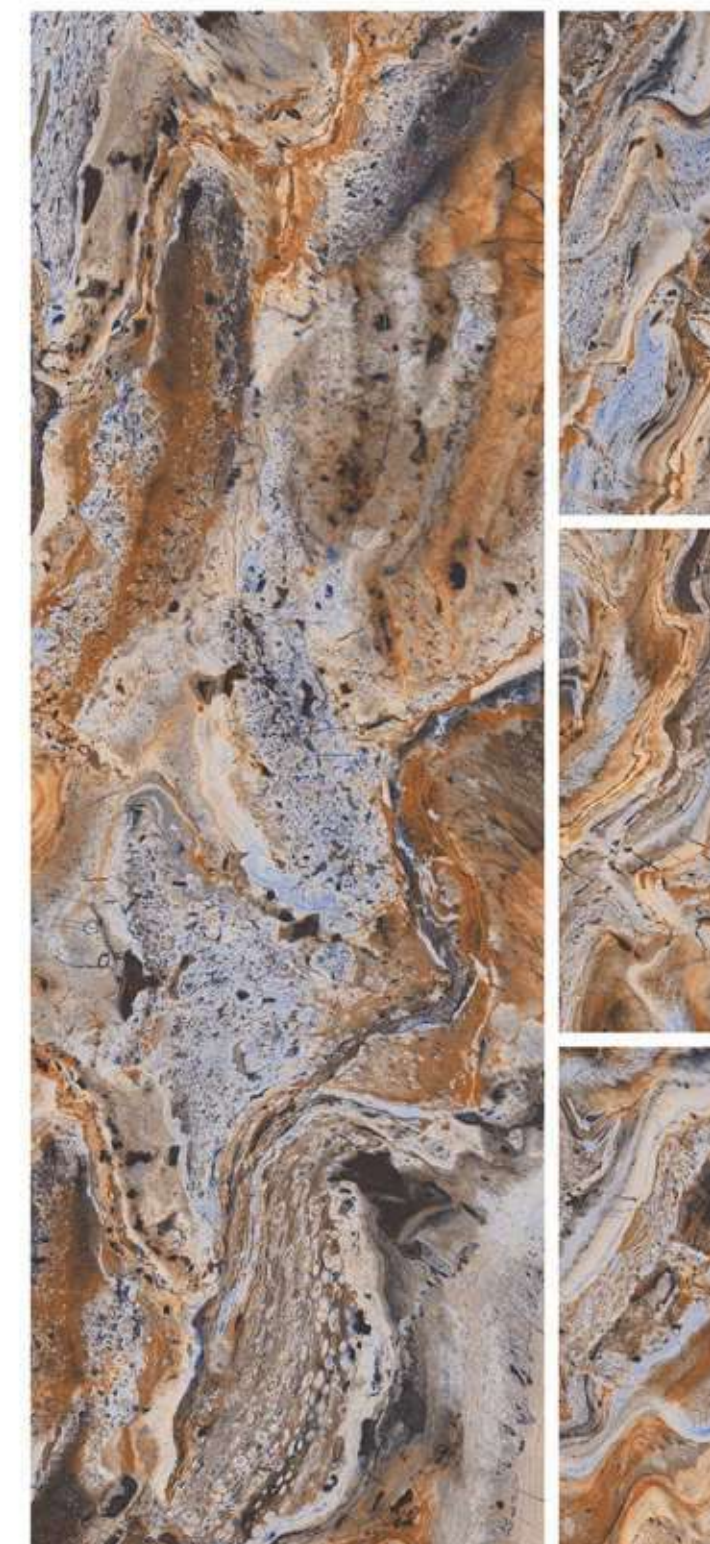

R-4

- ANTI-SLIP SURFACE
- HYGIENIC SURFACE
- FIRE RESISTANCE
- EASY MAINTENANCE
- HIGH DURABILITY
- WATER RESISTANCE

600x1800mm
HIGH GLOSS
COLLECTION

ITALINO BRONZE

R-4

600x1800mm
HIGH GLOSS
COLLECTION

LAVA STONE