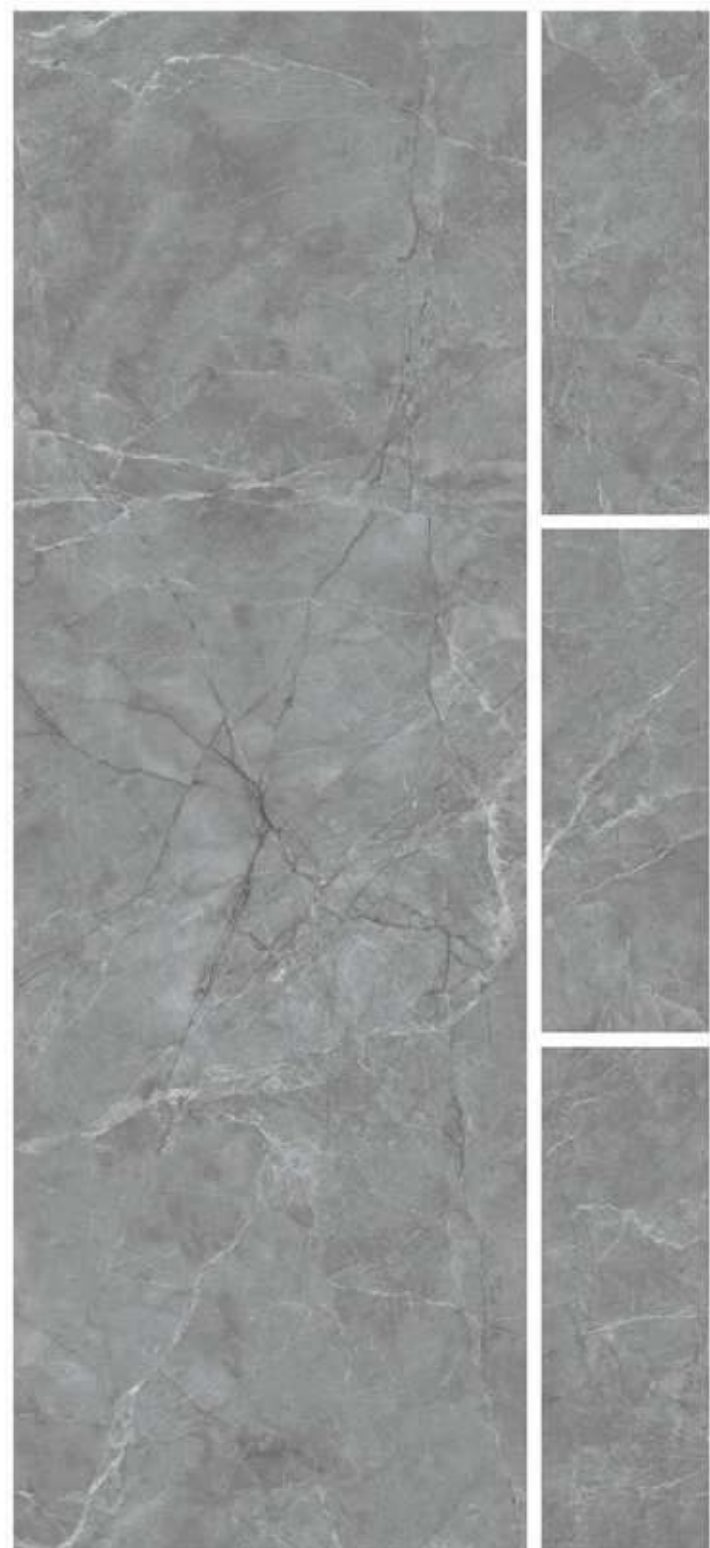

600x1800mm
CARVING
COLLECTION

MATRIC GREY

R-4