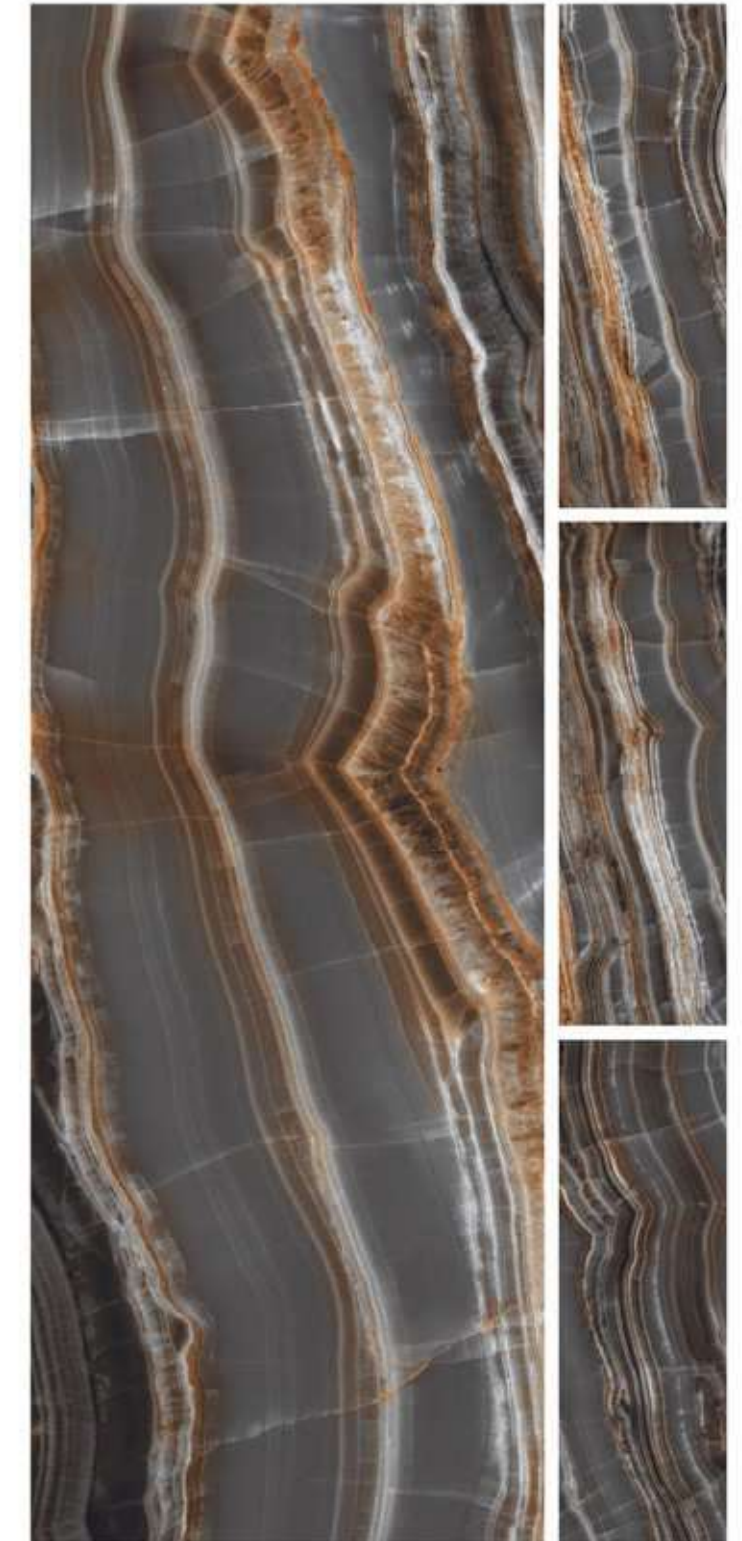

R-4

600x1800mm
HIGH GLOSS
COLLECTION

NEXA BROWN

R-4

600x1800mm
HIGH GLOSS
COLLECTION

NEXA AQUA

R-4

600x1800mm
HIGH GLOSS
COLLECTION