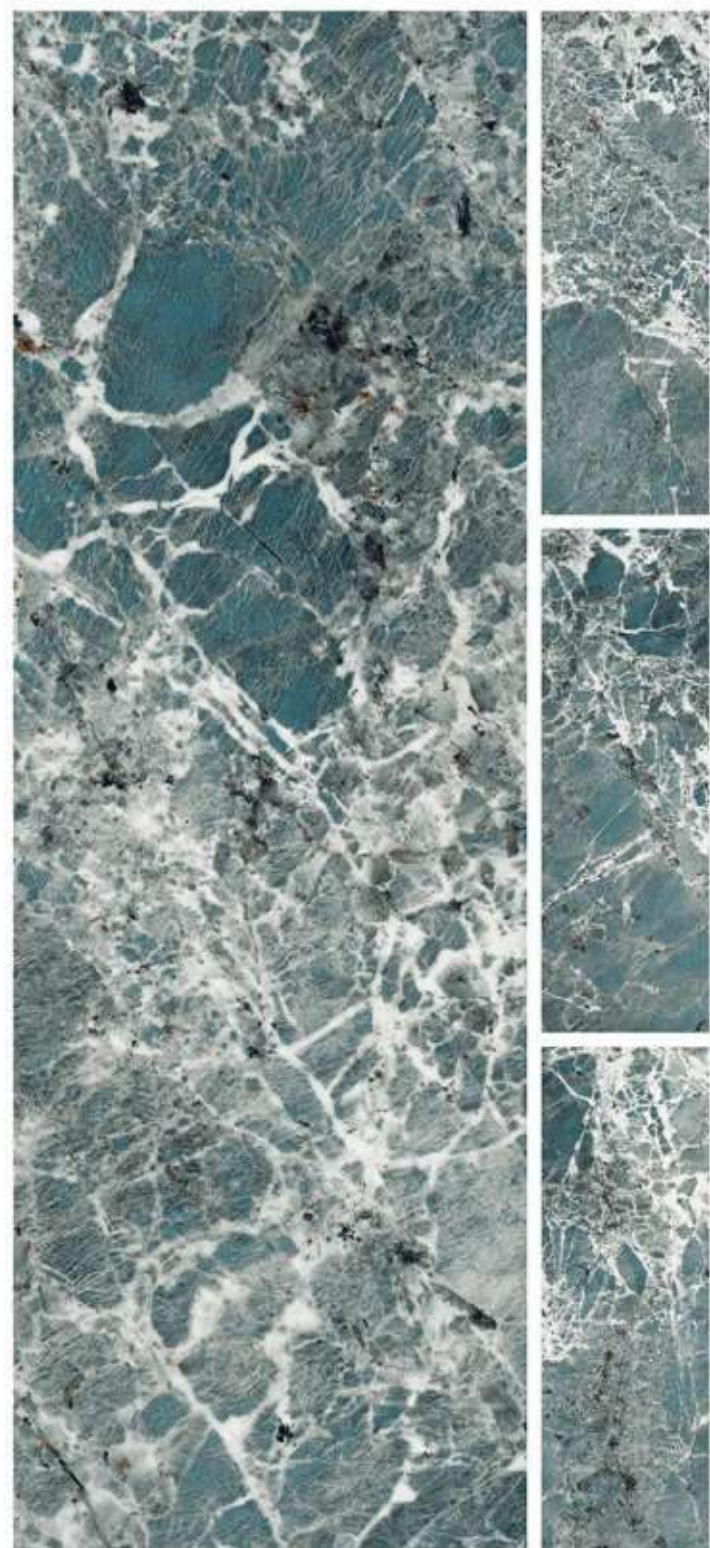

600x1800mm
HIGH GLOSS
COLLECTION

BABYLONIA GREEN

R-4