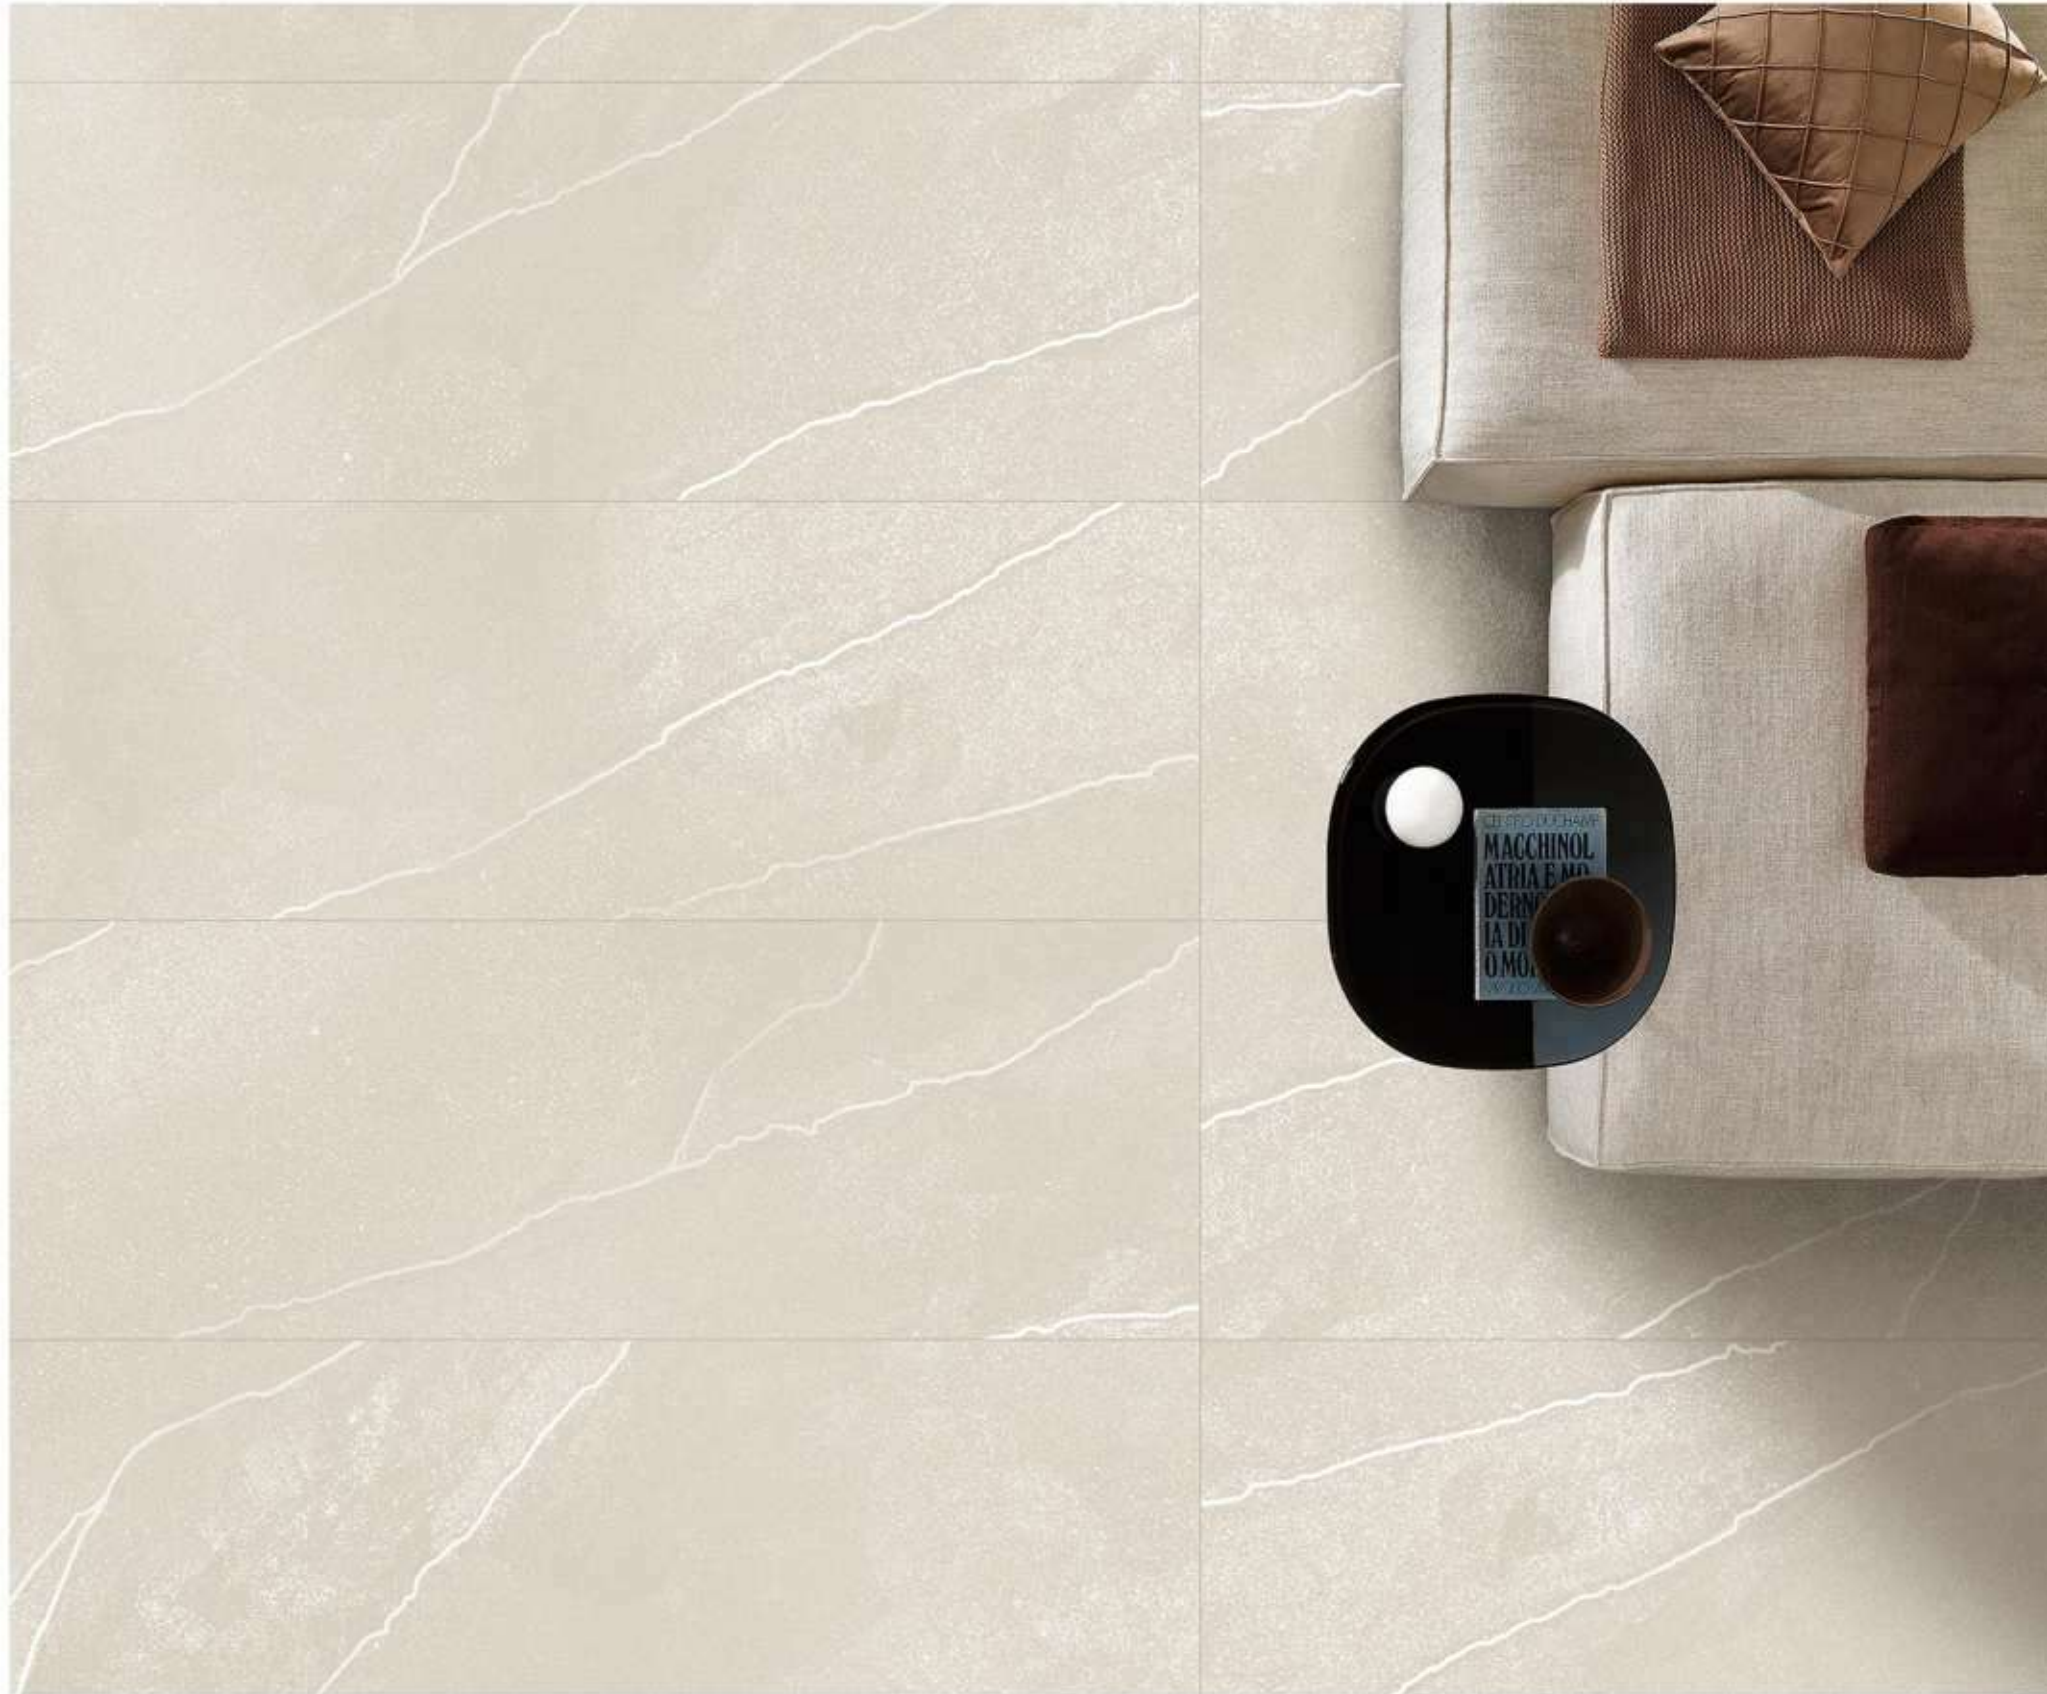

TASCAN GREY

R-4

600x1800mm
CARVING
COLLECTION

TASCAN WHITE

R-4

- ANTI-SLIP SURFACE
- HYGIENIC SURFACE
- FIRE RESISTANCE
- EASY MAINTENANCE
- HIGH DURABILITY
- WATER RESISTANCE

600x1800mm
CARVING
COLLECTION

TAUPE BEIGE