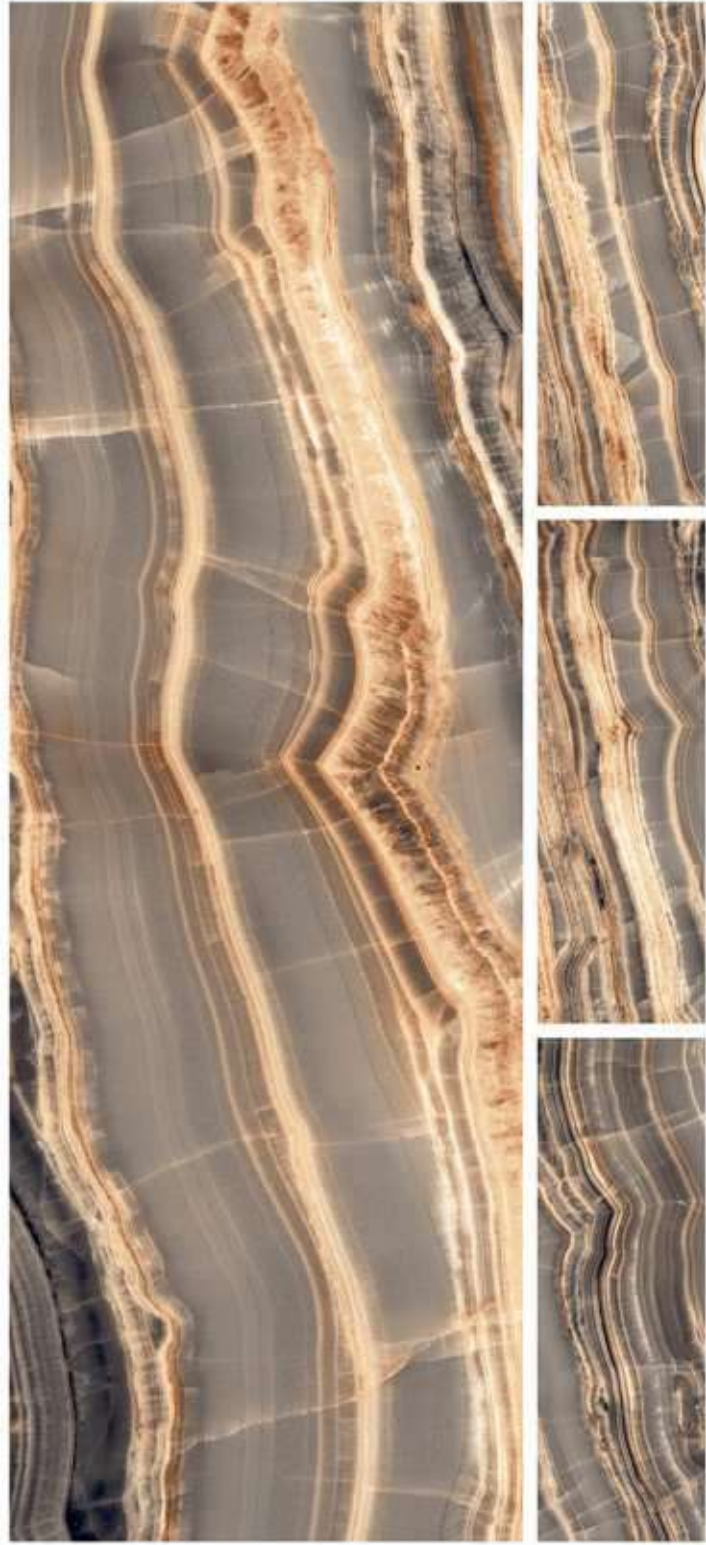

600x1800mm
HIGH GLOSS
COLLECTION

NEXA BROWN

R-4