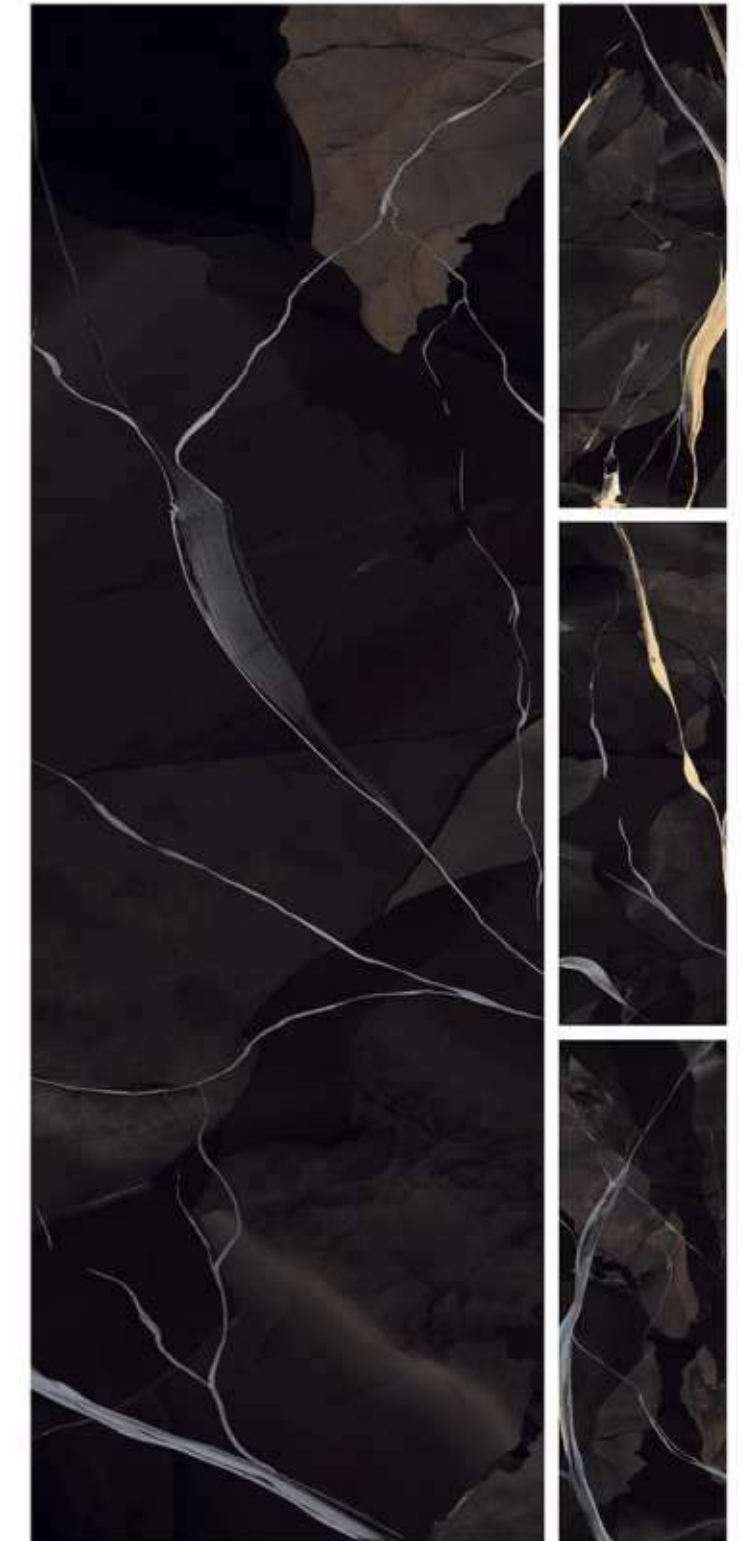

PORTO NAVY

R-4

- ANTI-SLIP SURFACE
- HYGIENIC SURFACE
- FIRE RESISTANCE
- EASY MAINTENANCE
- HIGH DURABILITY
- WATER RESISTANCE

600x1800mm
SUPER HIGH GLOSS
COLLECTION

SPARKLE BLUE

R-4

600x1800mm
SUPER HIGH GLOSS
COLLECTION