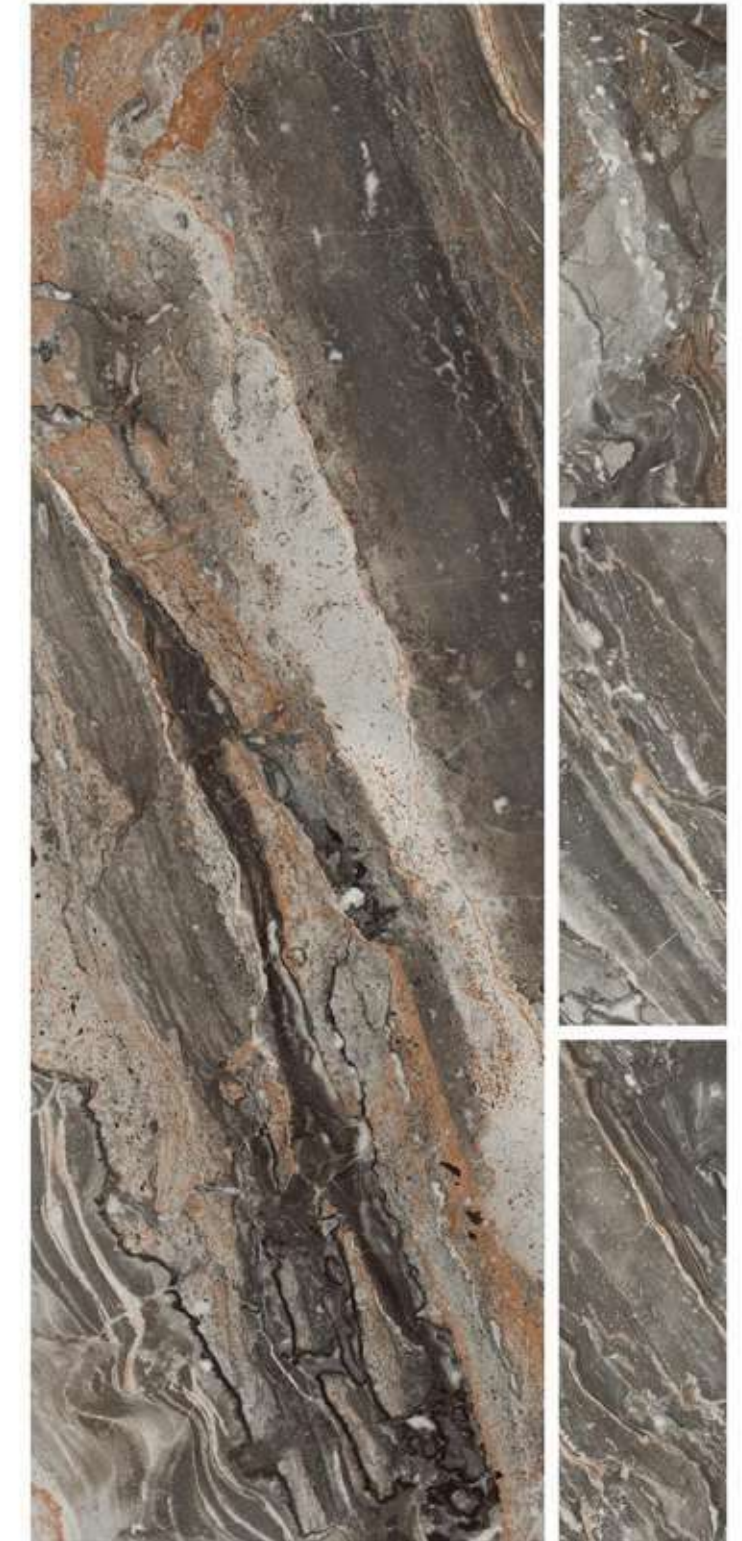

R-4

- ANTI-SLIP SURFACE
- HYGIENIC SURFACE
- FIRE RESISTANCE
- EASY MAINTENANCE
- HIGH DURABILITY
- WATER RESISTANCE

600x1800mm
HIGH GLOSS
COLLECTION

PORTO CHOCO

R-4

600x1800mm
HIGH GLOSS
COLLECTION

RIVERA

R-4