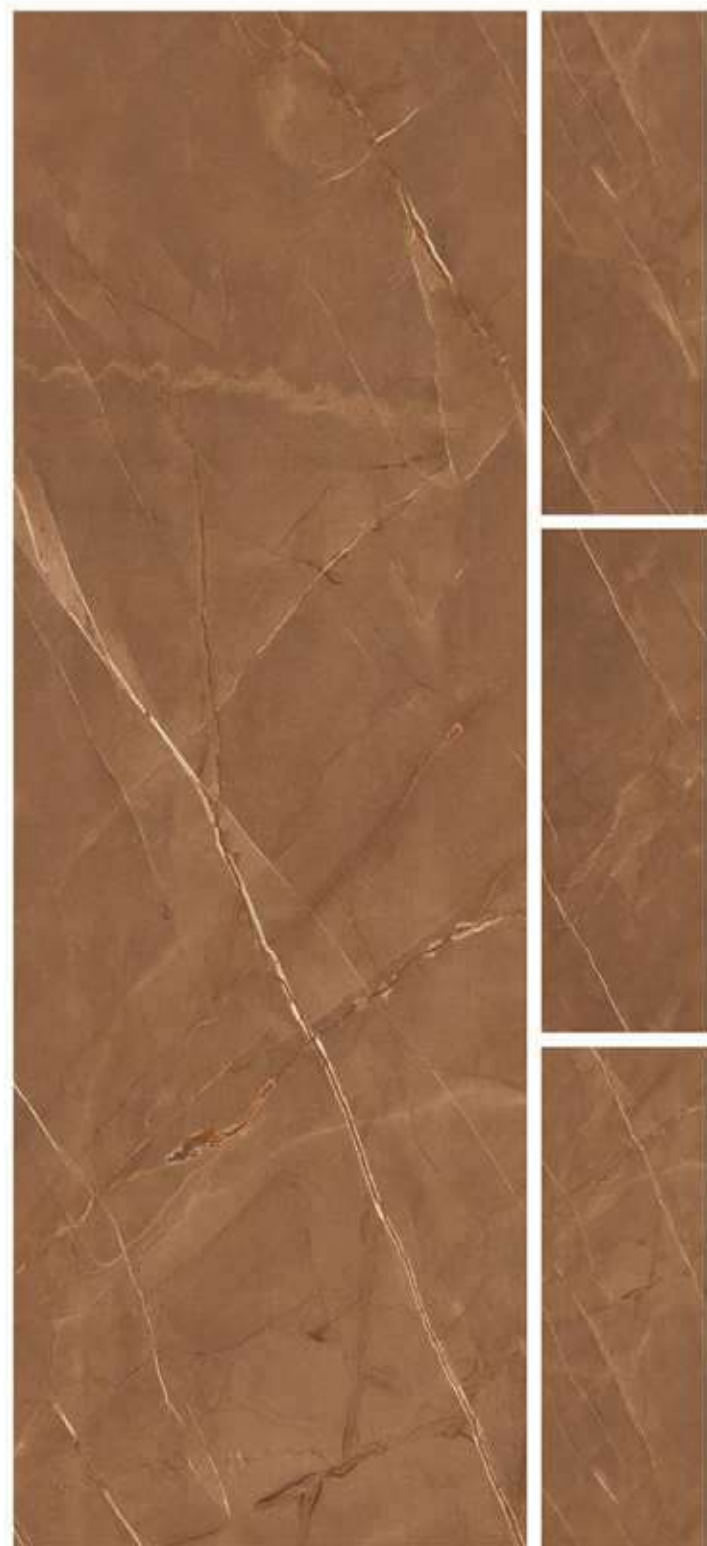

R-4

600x1800mm
HIGH GLOSS
COLLECTION

CRISTALLO WHITE

R-4

- ANTI-SLIP SURFACE
- HYGIENIC SURFACE
- FIRE RESISTANCE
- EASY MAINTENANCE
- HIGH DURABILITY
- WATER RESISTANCE

600x1800mm
HIGH GLOSS
COLLECTION

ARMANI DARK BROWN