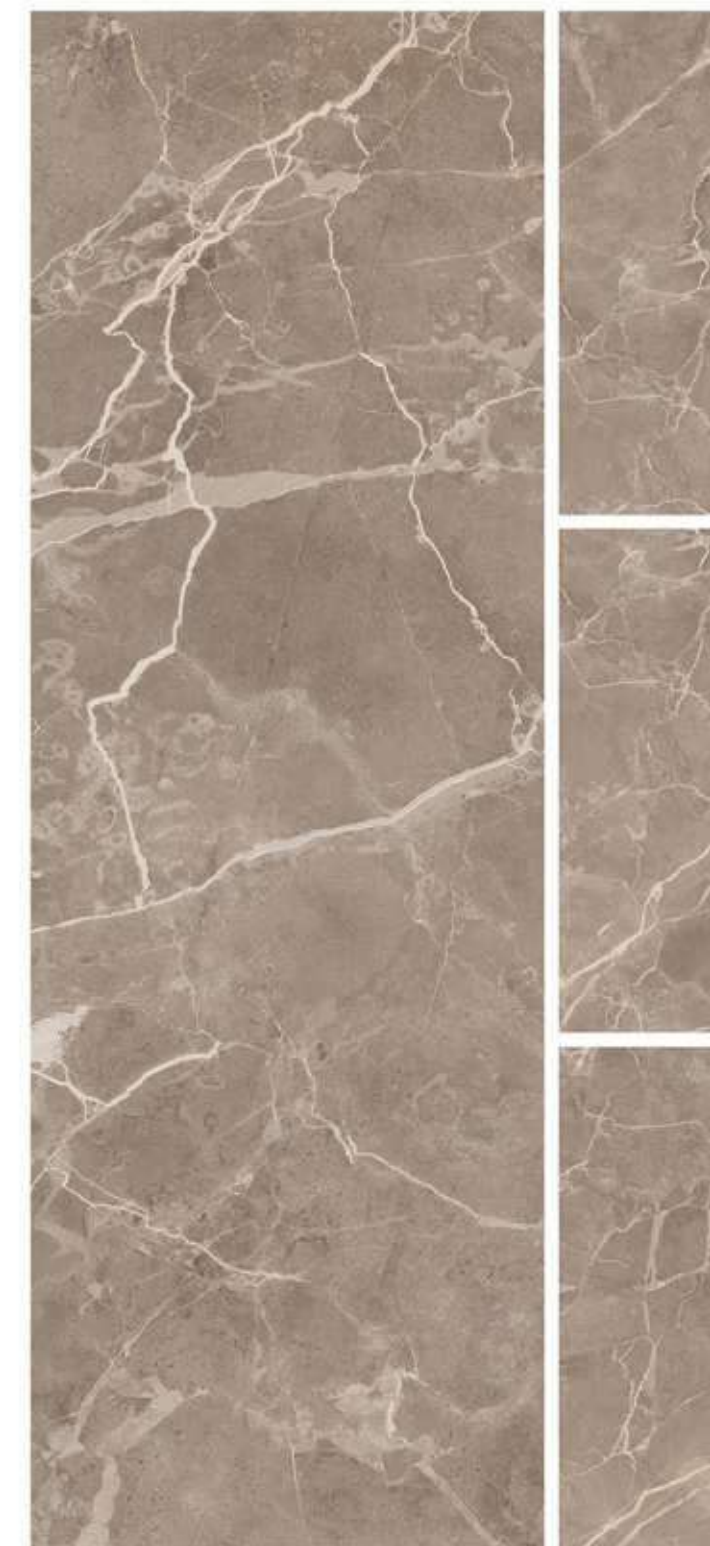

R-4

600x1800mm
CARVING
COLLECTION

APEX BIANCO

R-4

- ANTI-SLIP SURFACE
- HYGIENIC SURFACE
- FIRE RESISTANCE
- EASY MAINTENANCE
- HIGH DURABILITY
- WATER RESISTANCE

600x1800mm
CARVING
COLLECTION

APEX BROWN

R-4