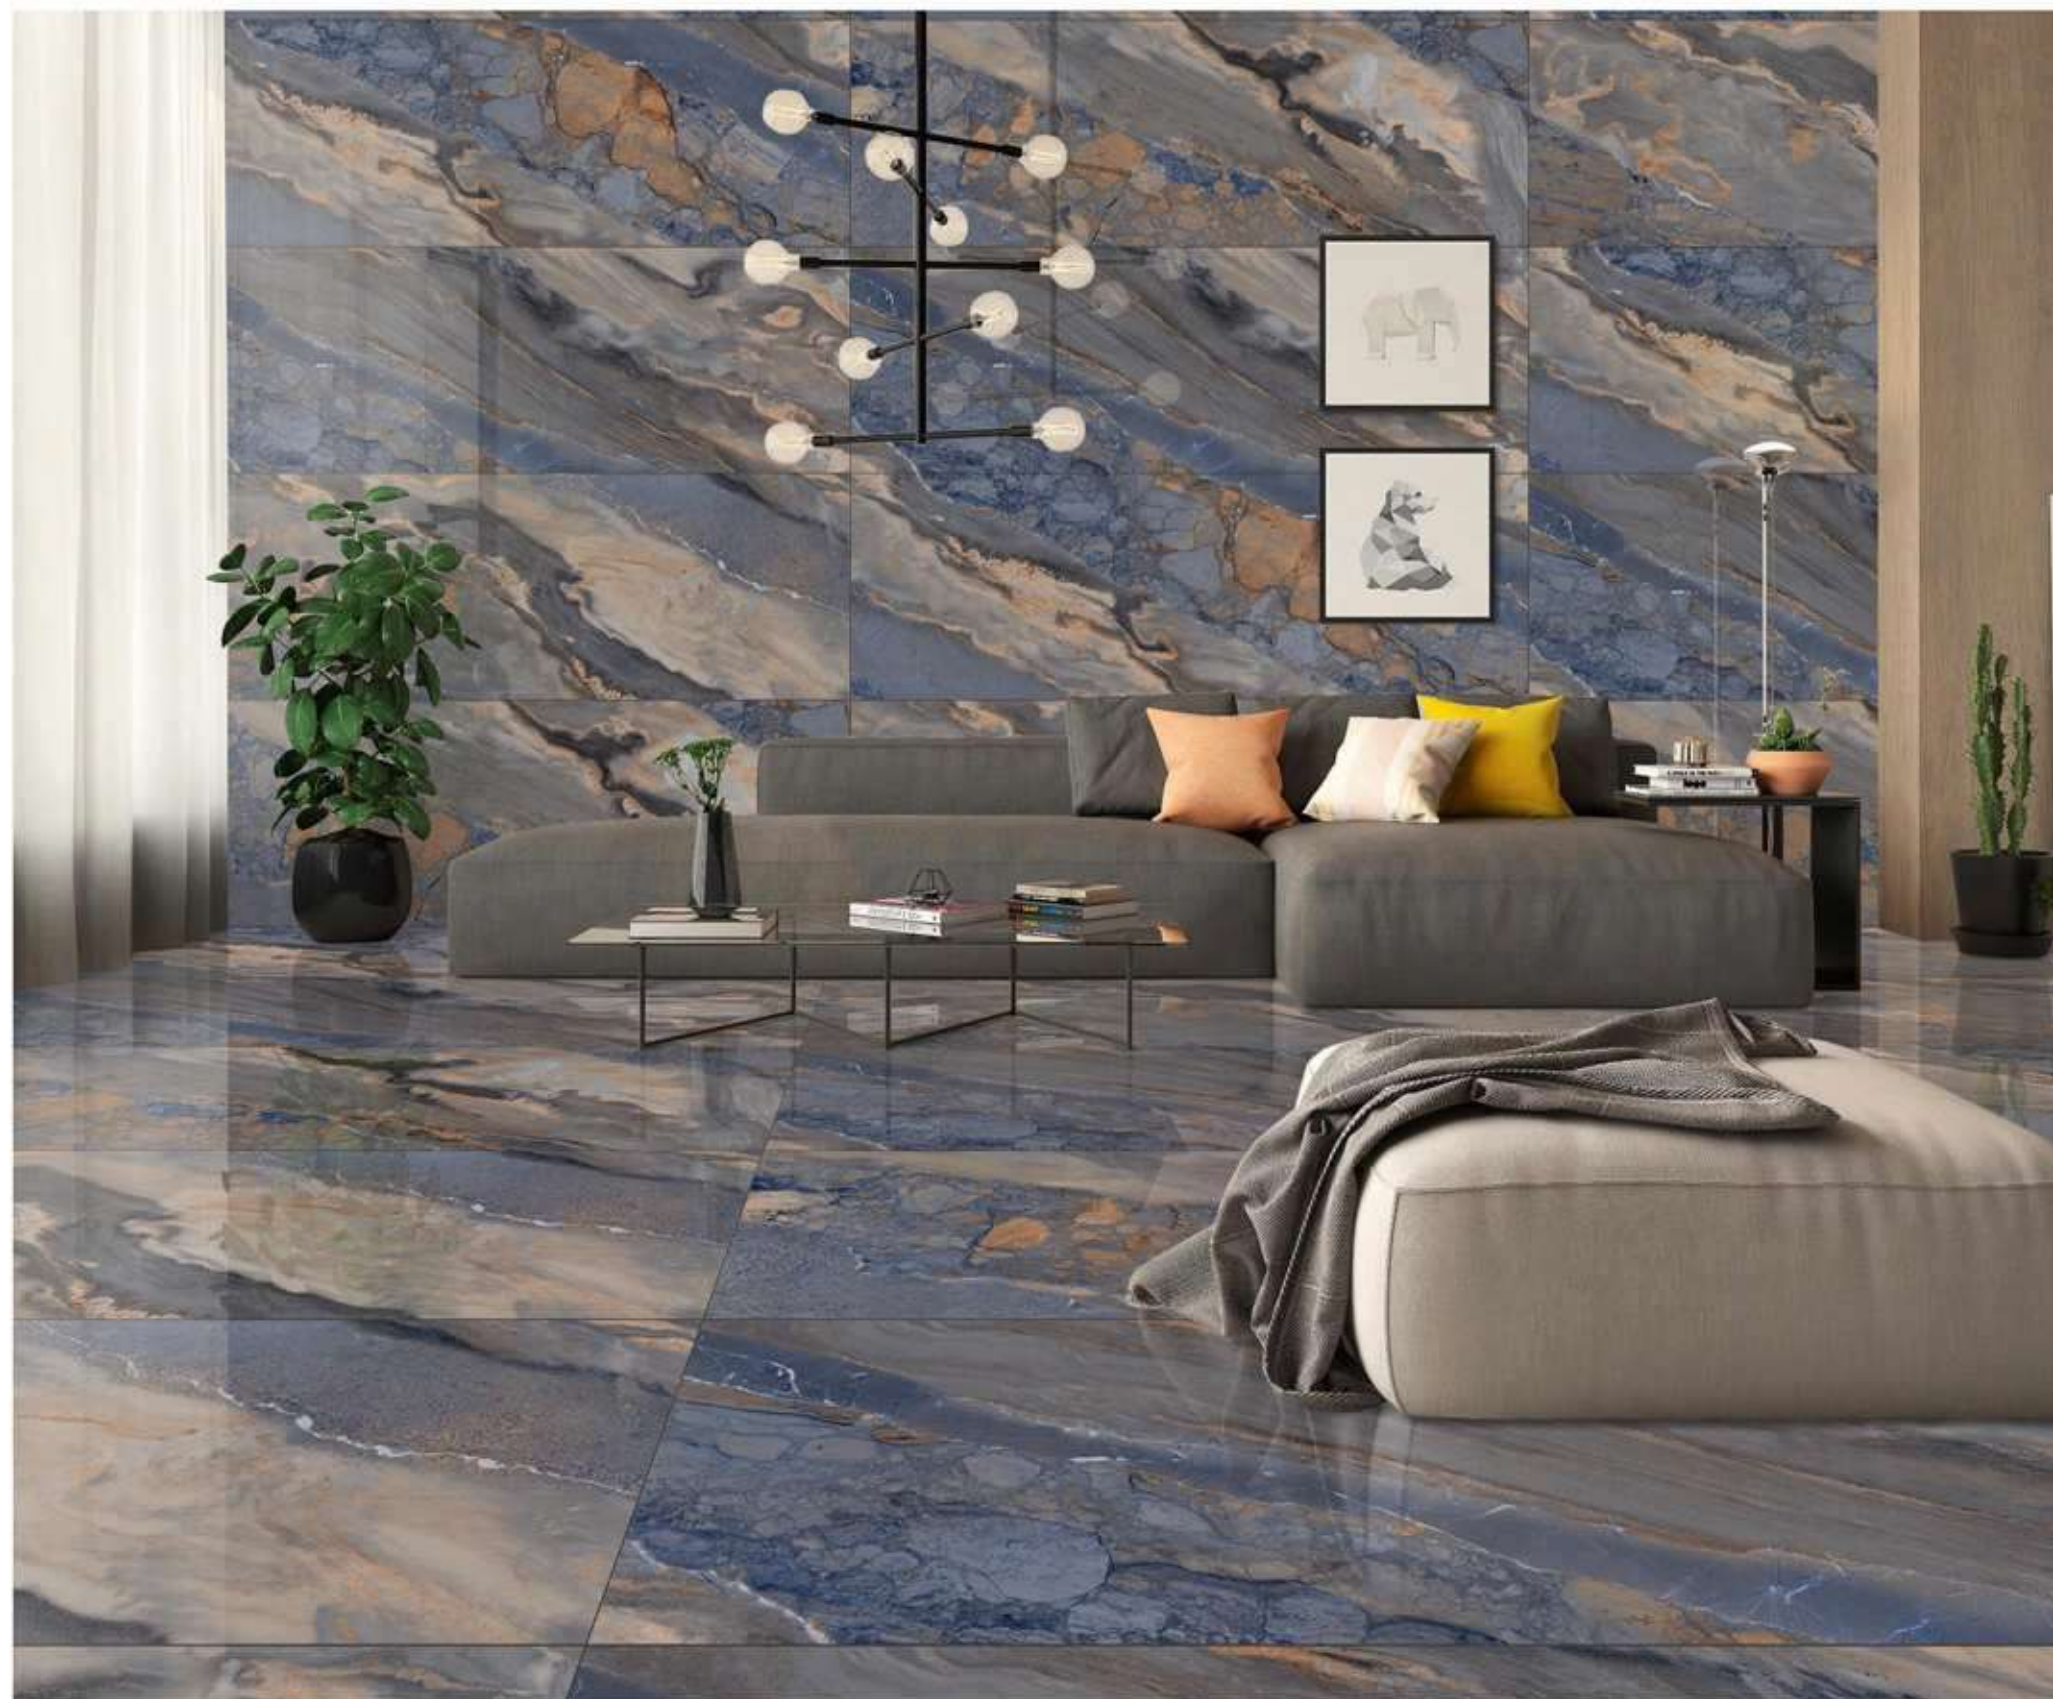

R-4

600x1800mm
HIGH GLOSS
COLLECTION

BLUE SAPPHIRE

R-4

600x1800mm
HIGH GLOSS
COLLECTION

ABONY GOLD

R-4

- ANTI-SLIP SURFACE
- HYGIENIC SURFACE
- FIRE RESISTANCE
- EASY MAINTENANCE
- HIGH DURABILITY
- WATER RESISTANCE