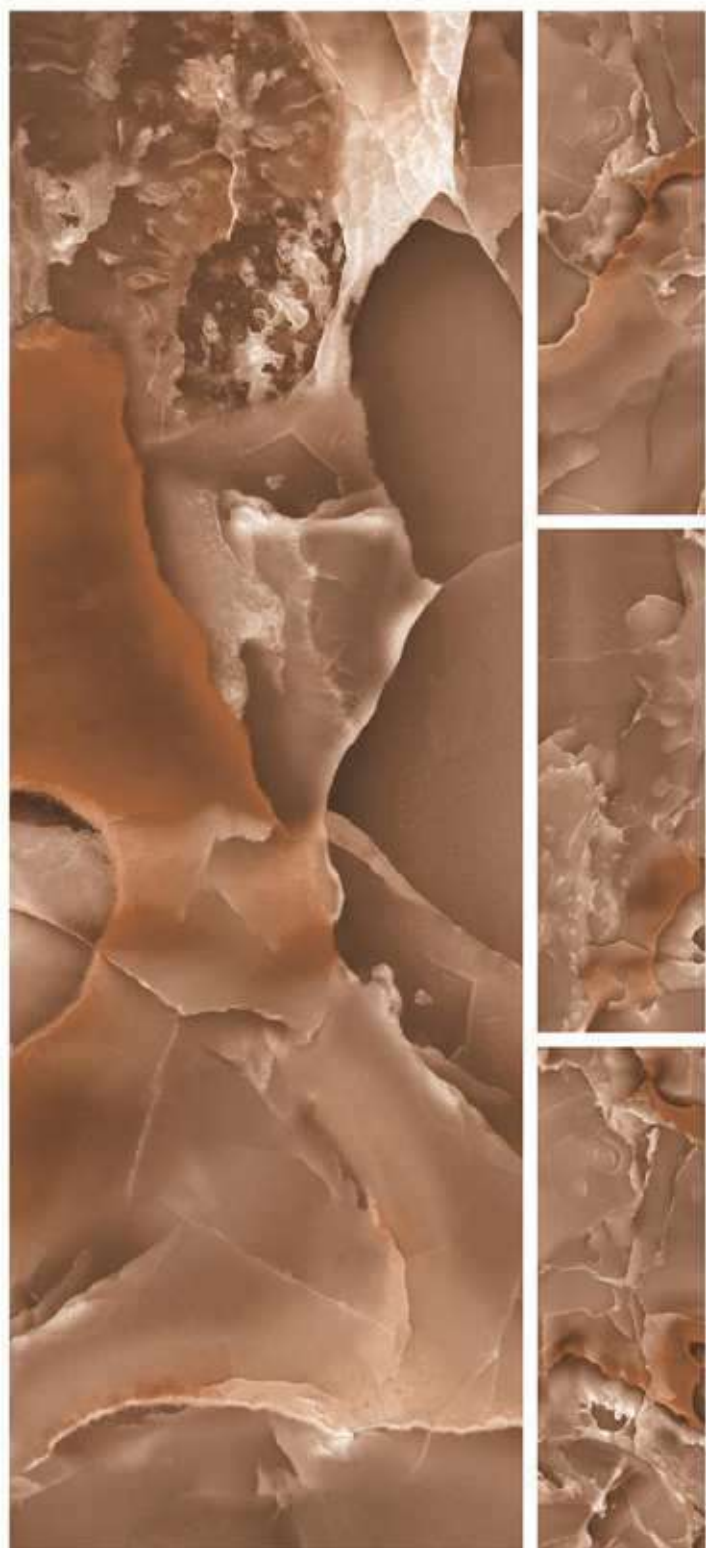

600x1800mm
HIGH GLOSS
COLLECTION

ITALINO BRONZE

R-4