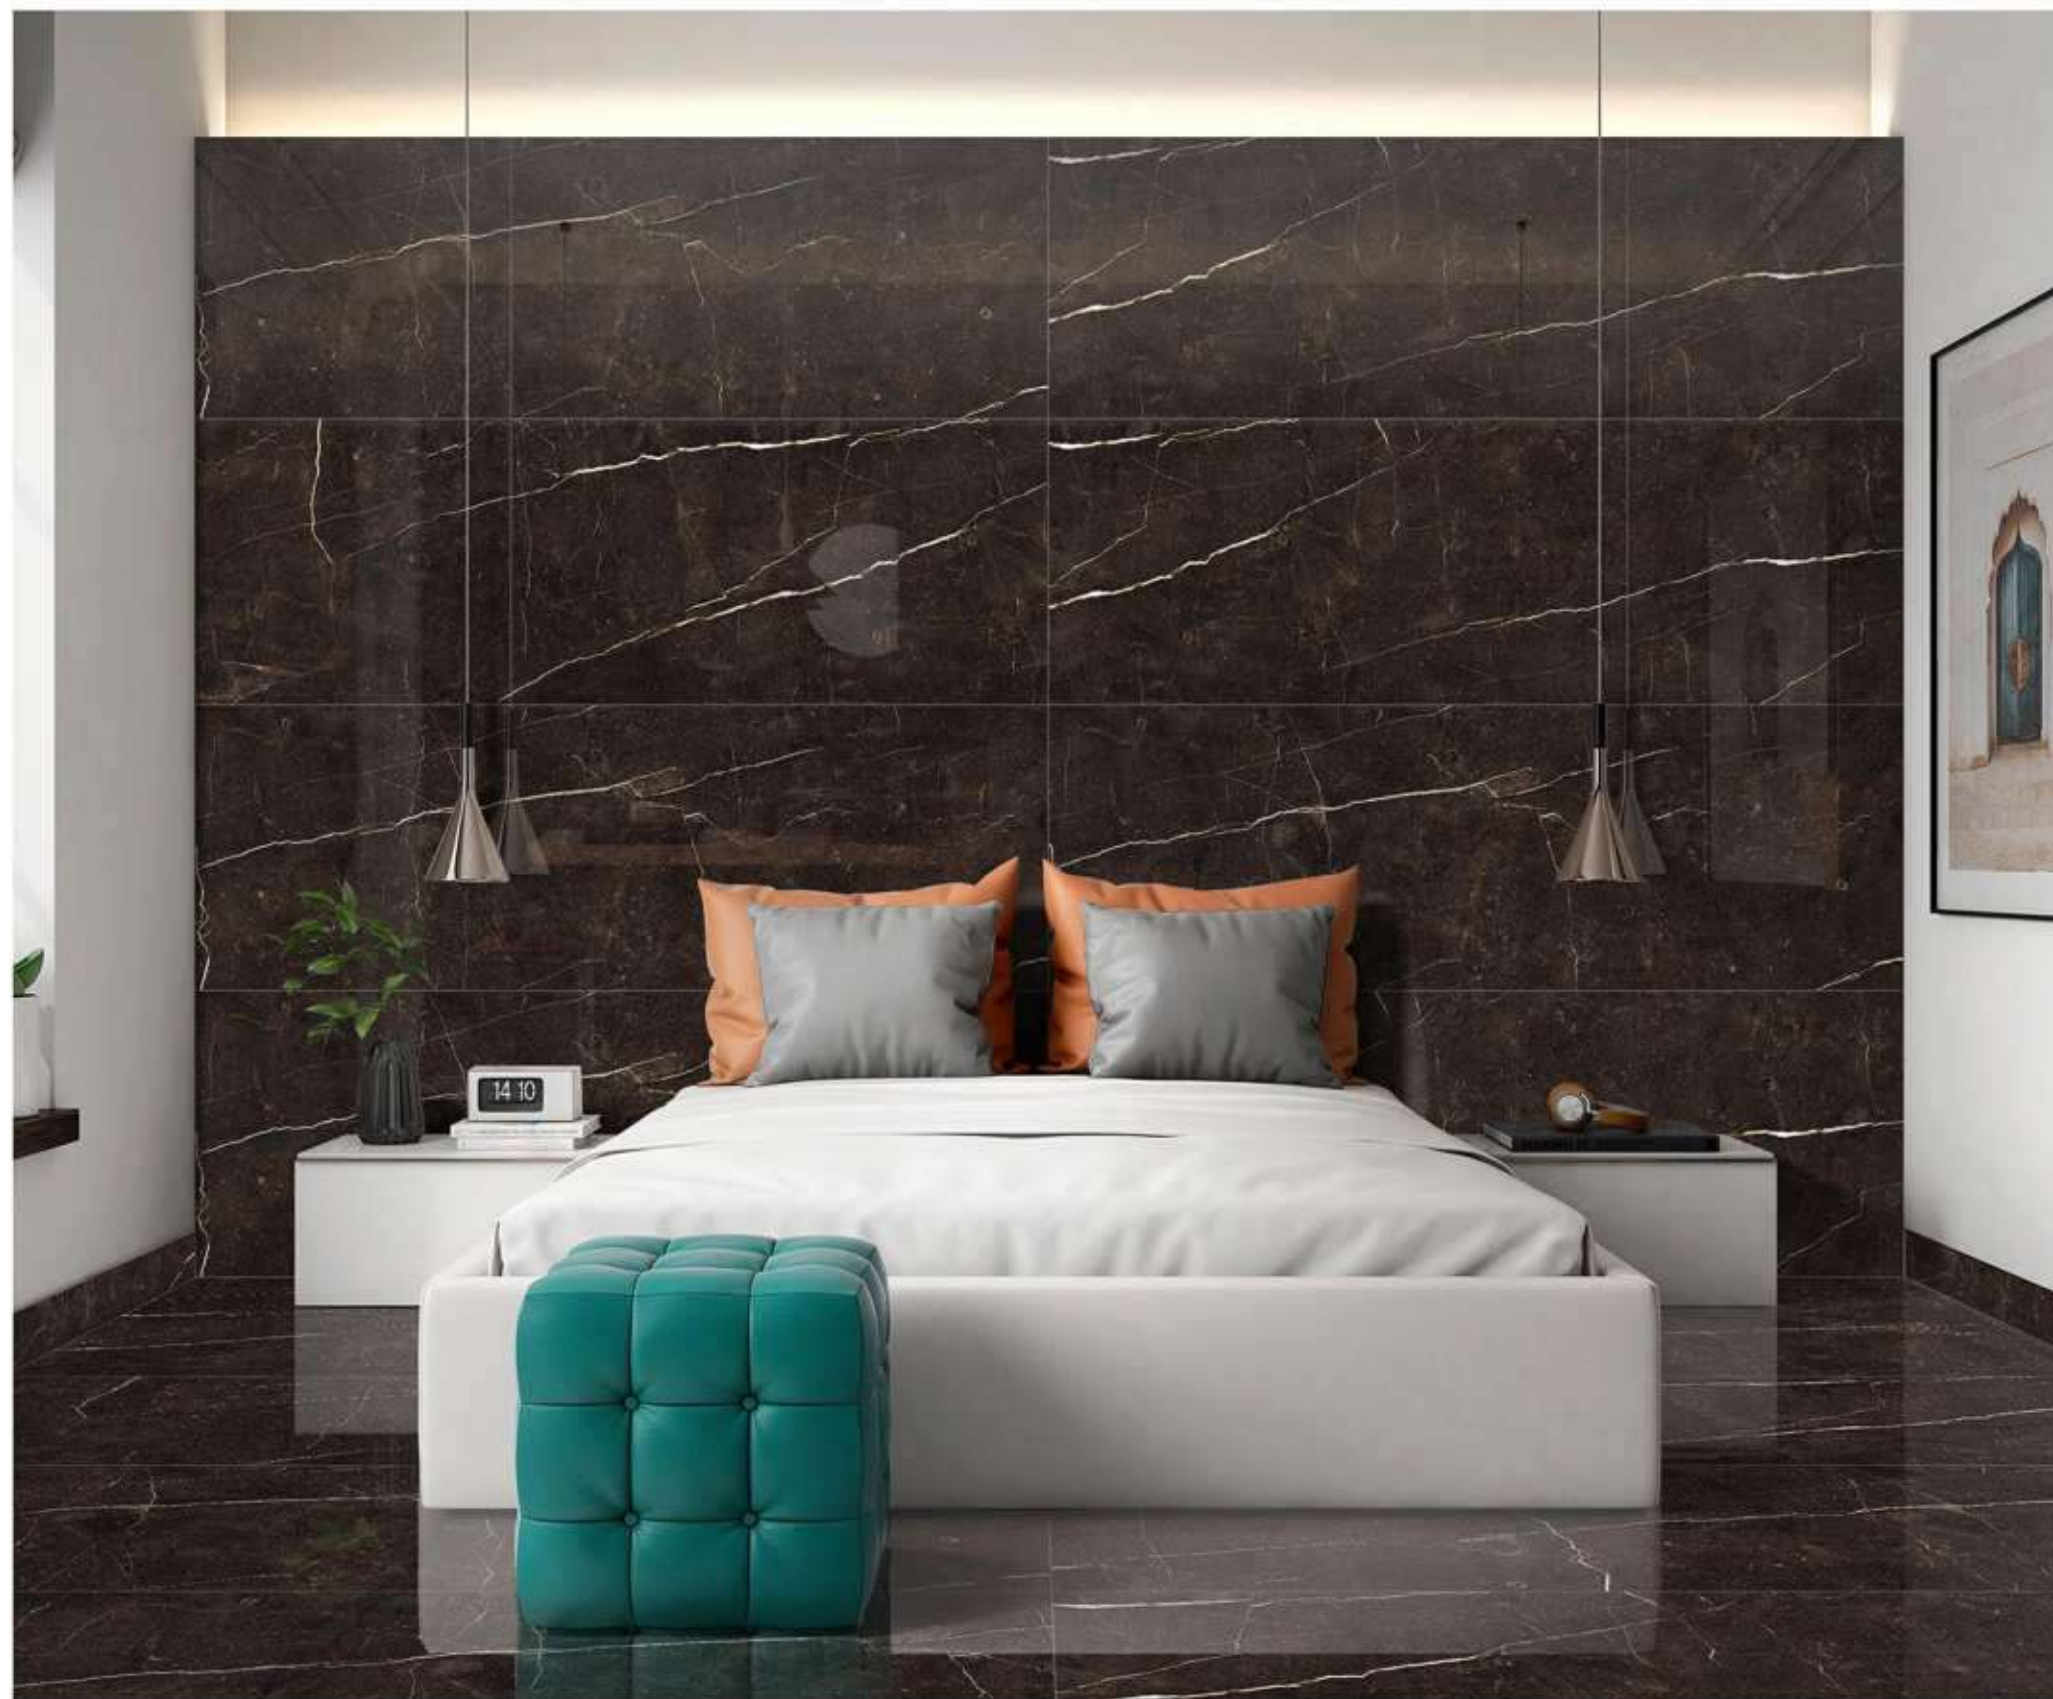

600x1800mm
HIGH GLOSS
COLLECTION

R-4