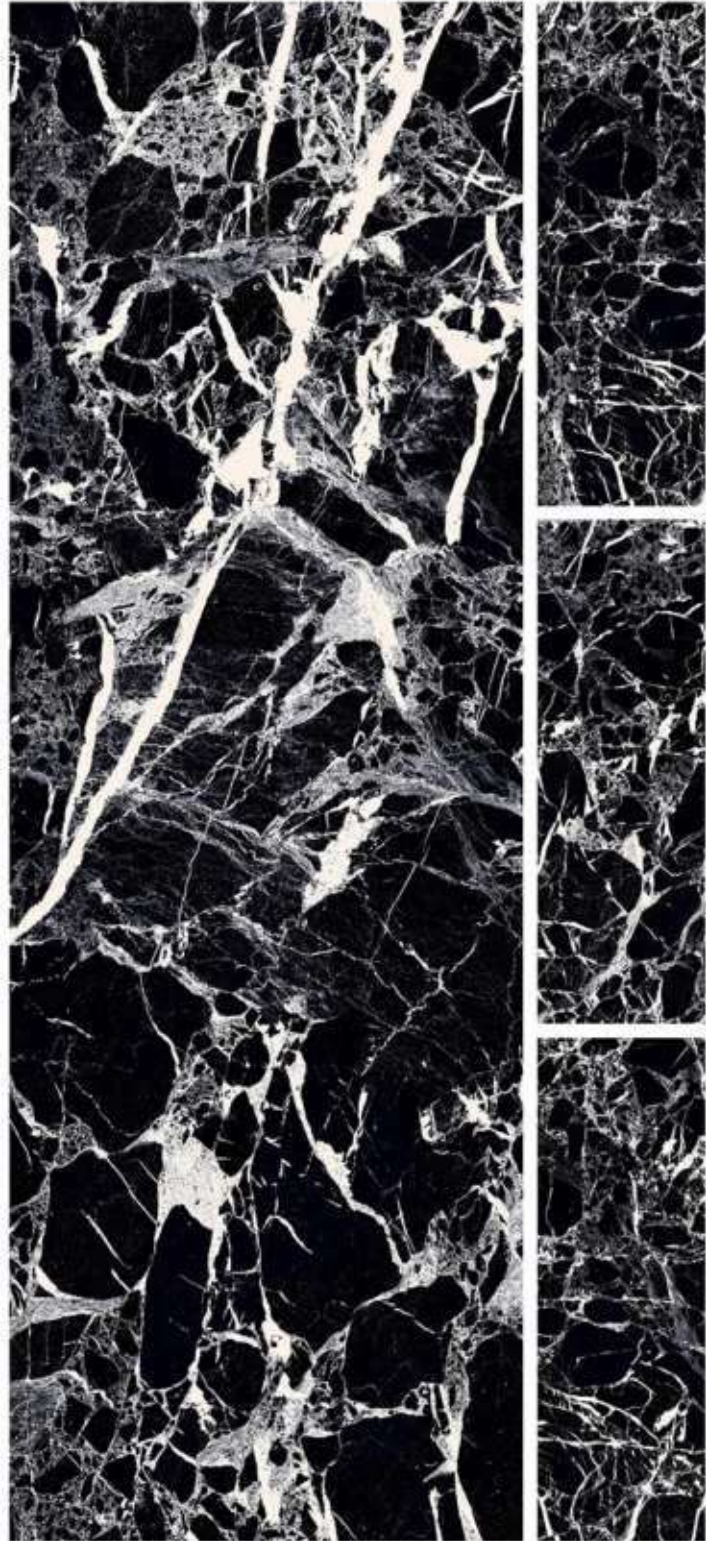

R-4

600x1800mm
SUPER HIGH GLOSS
COLLECTION

PLAZMA AQUA

R-4

600x1800mm
SUPER HIGH GLOSS
COLLECTION

PORTO BLACK

R-4

600x1800mm
SUPER HIGH GLOSS
COLLECTION