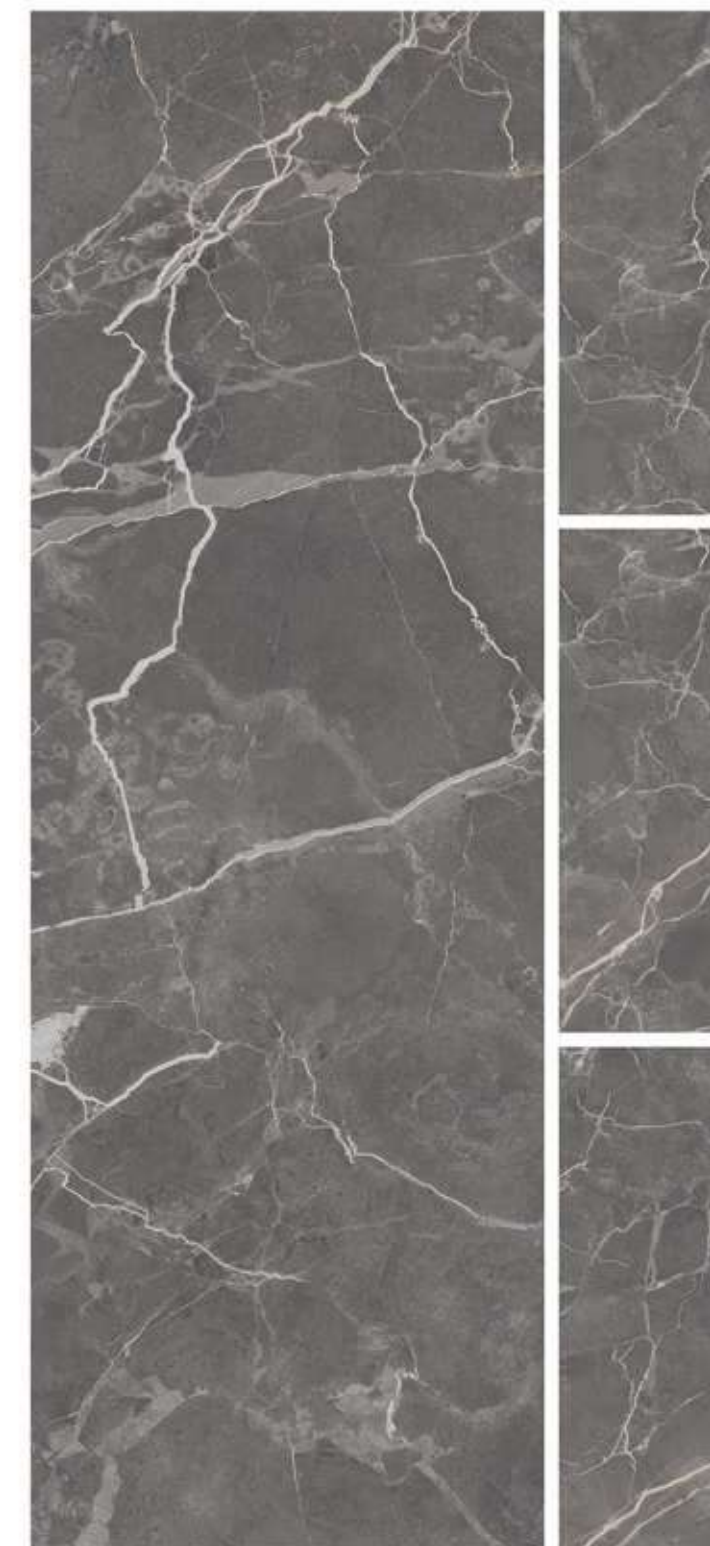

600x1800mm
CARVING
COLLECTION

APEX GRIS

R-4

600x1800mm
CARVING
COLLECTION

APEX NERO

R-4

- ANTI-SLIP SURFACE
- HYGIENIC SURFACE
- FIRE RESISTANCE
- EASY MAINTENANCE
- HIGH DURABILITY
- WATER RESISTANCE

600x1800mm
CARVING
COLLECTION