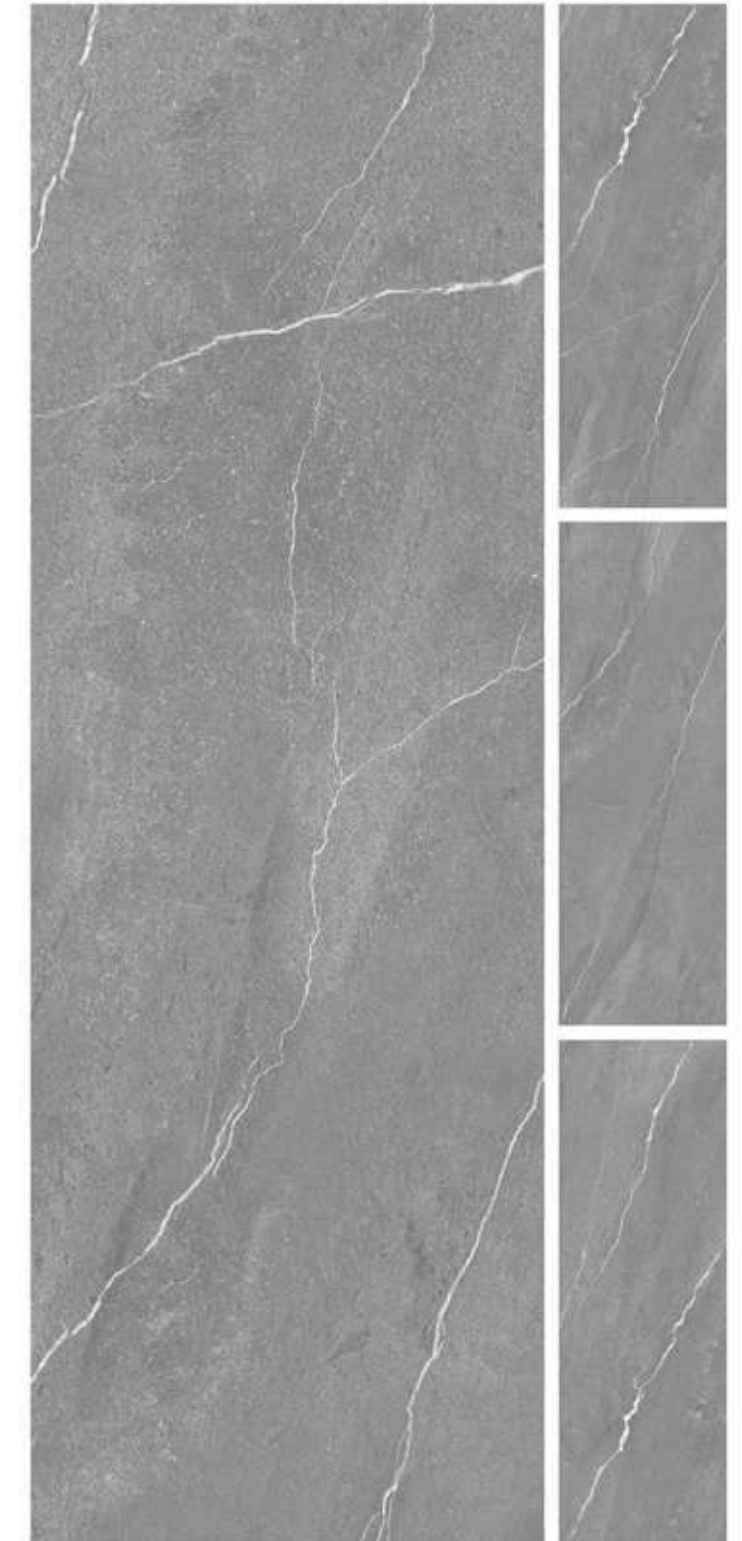

R-4

600x1800mm
CARVING
COLLECTION

TASCAN CHOCO

R-4

600x1800mm
CARVING
COLLECTION

TASCAN DARK GREY

R-4

600x1800mm
CARVING
COLLECTION