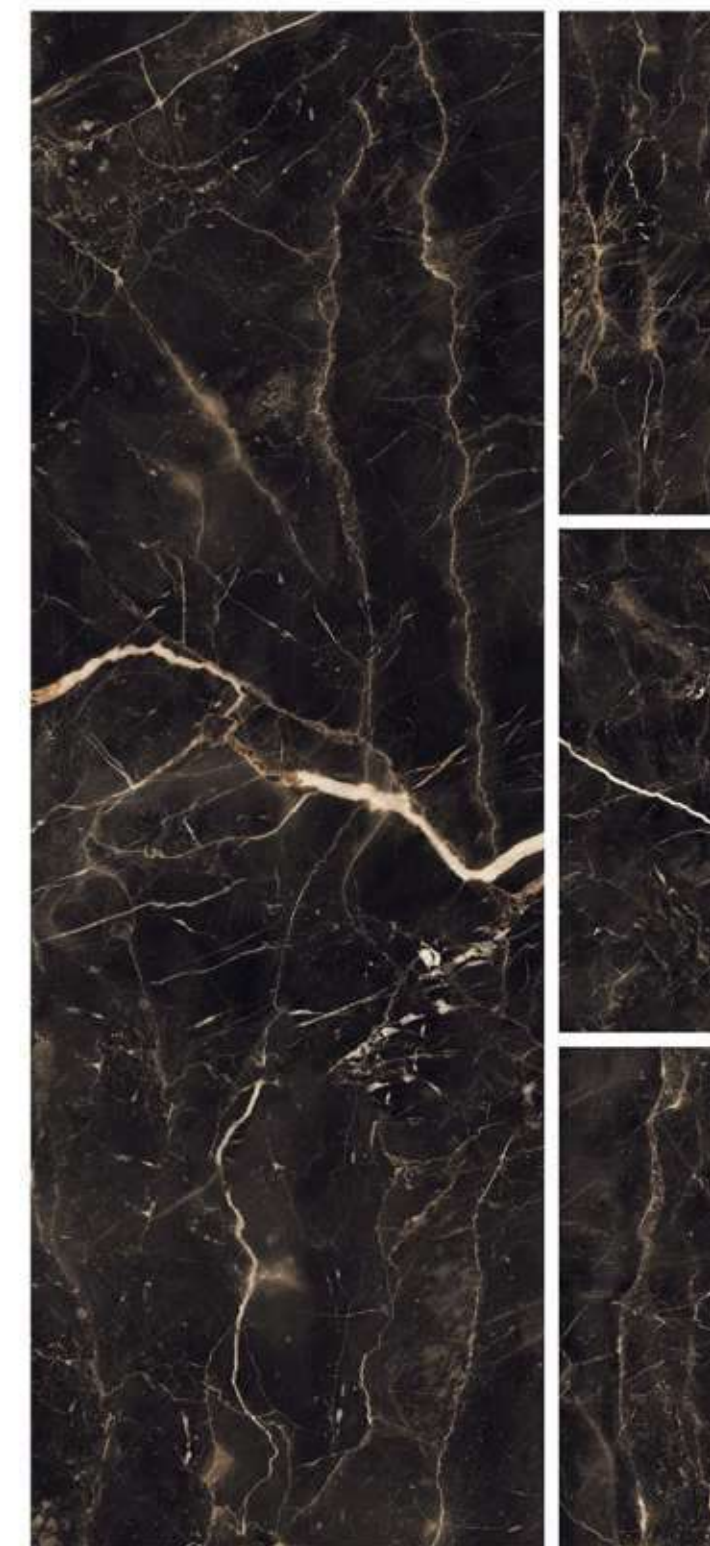

600x1800mm
HIGH GLOSS
COLLECTION

GRIFFIN CORN

R-4