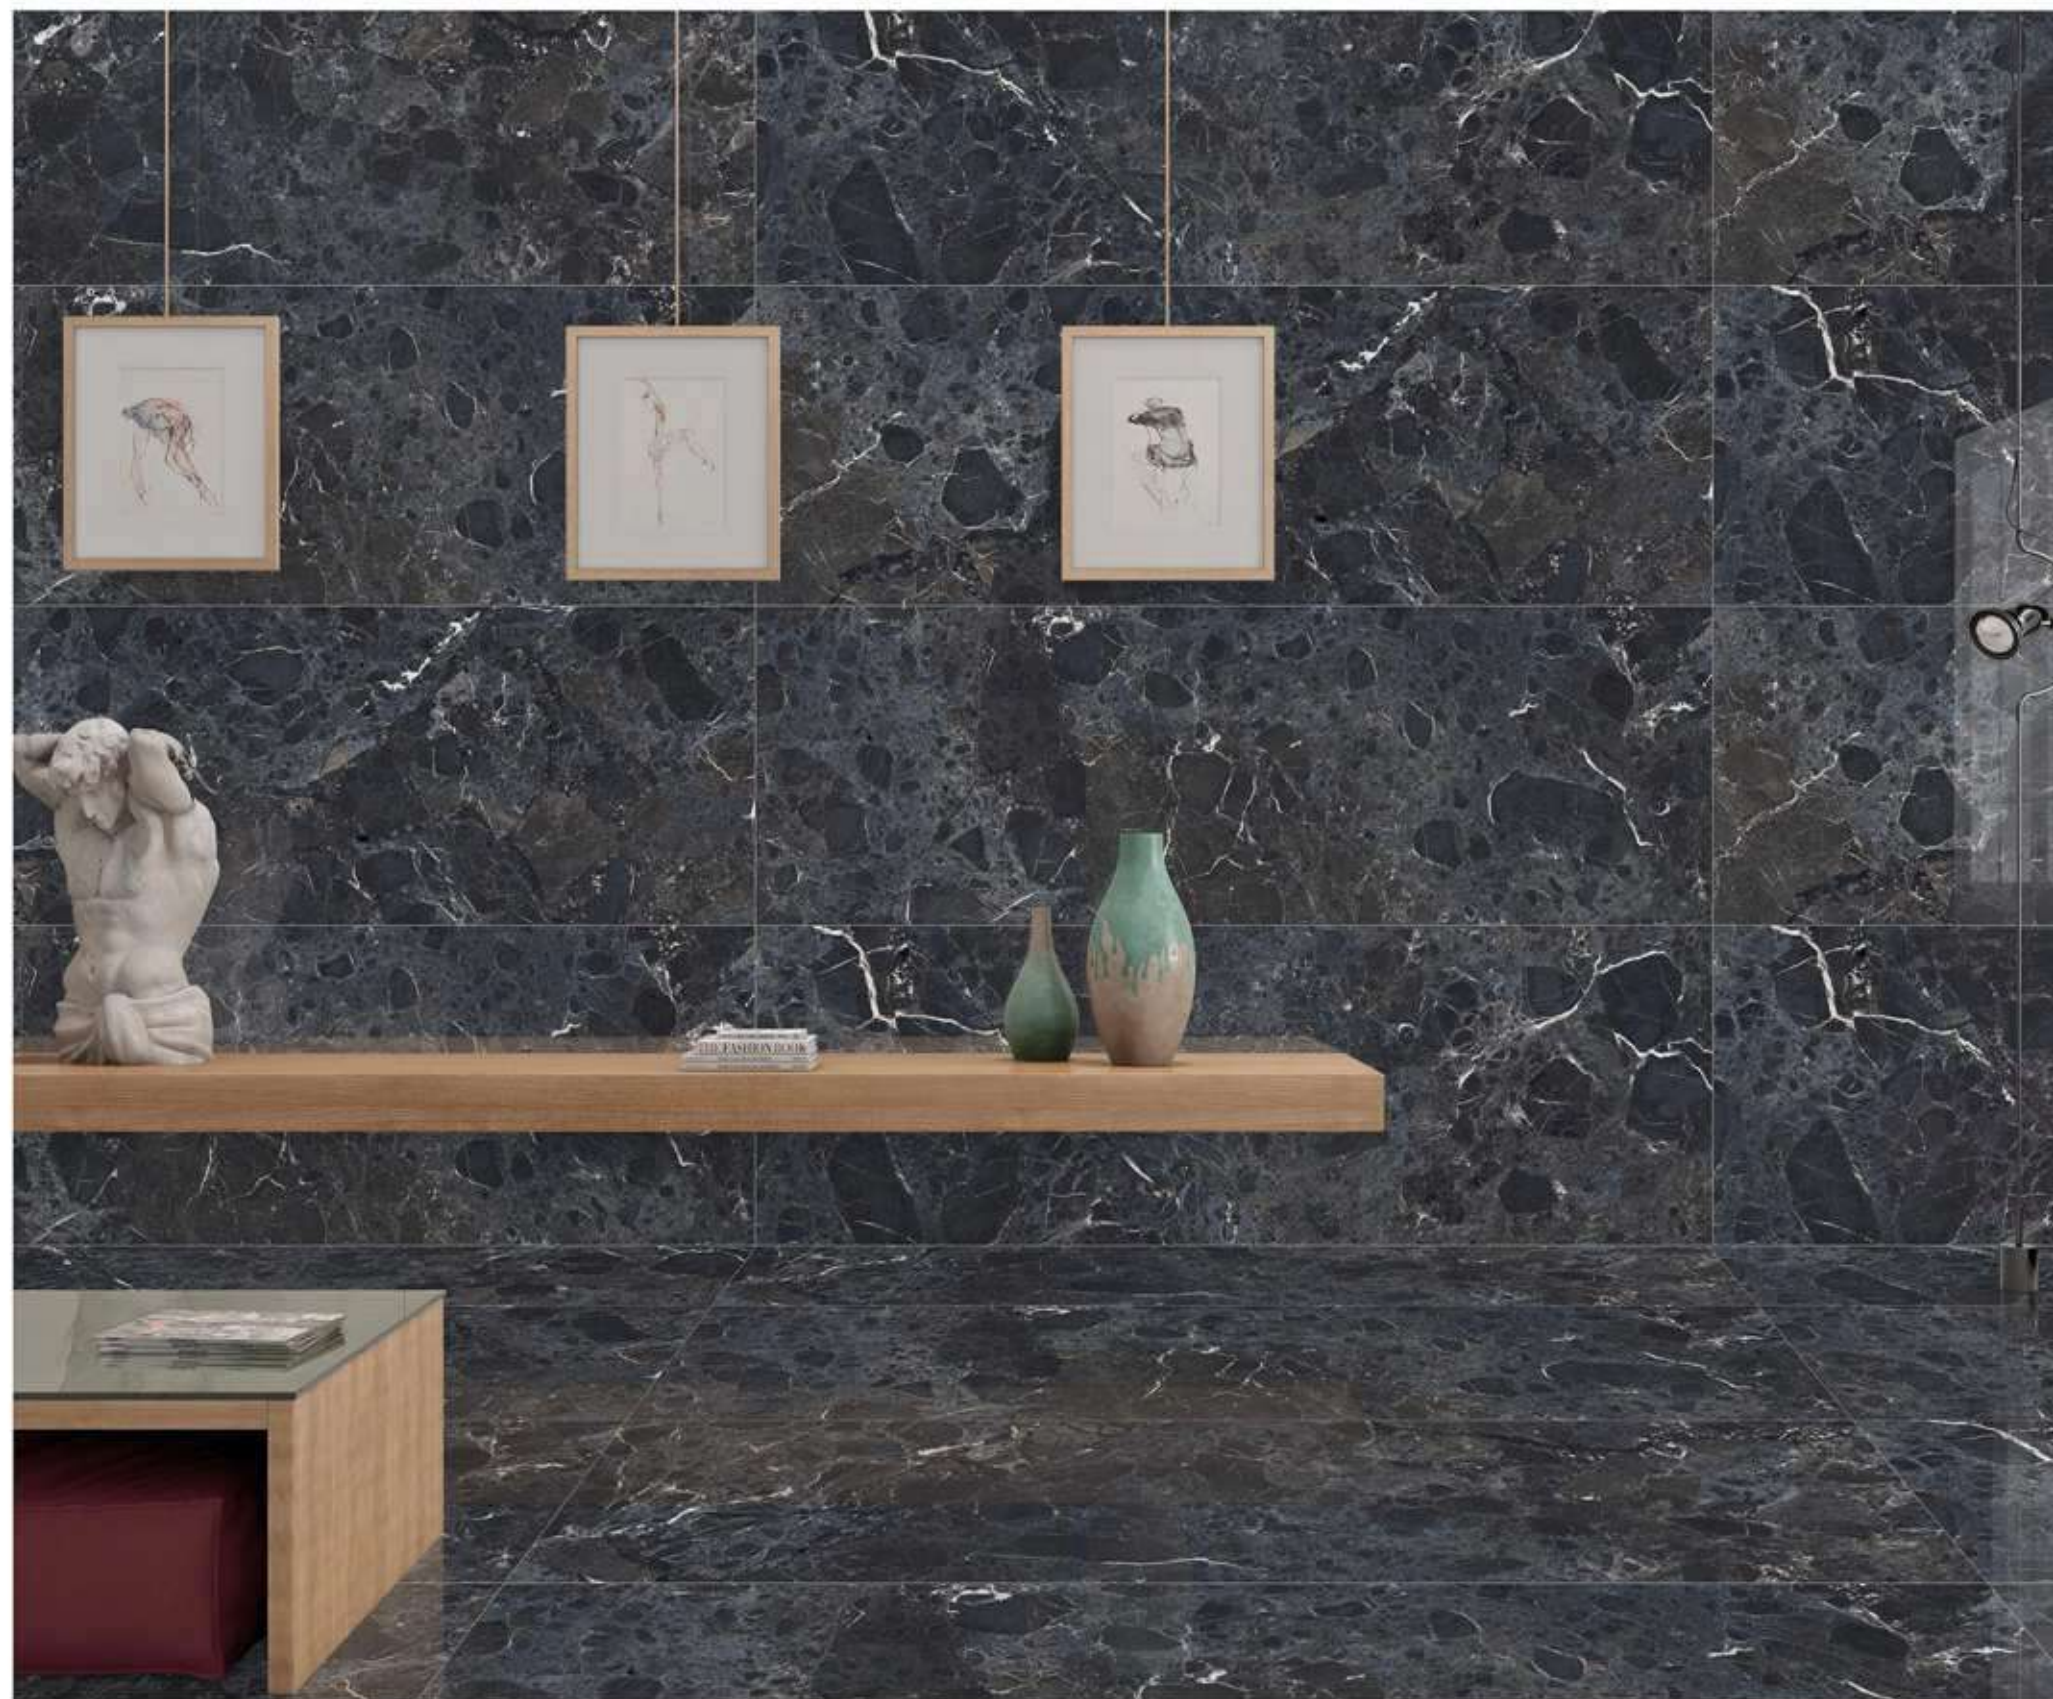

R-4

- ANTI-SLIP SURFACE
- HYGIENIC SURFACE
- FIRE RESISTANCE
- EASY MAINTENANCE
- HIGH DURABILITY
- WATER RESISTANCE

600x1800mm
HIGH GLOSS
COLLECTION

ITALINO BRONZE

R-4

600x1800mm
HIGH GLOSS
COLLECTION

LAVA STONE

R-4

600x1800mm
HIGH GLOSS
COLLECTION

LAVA

R-4

600x1800mm
HIGH GLOSS
COLLECTION

LUMINIX NERO

R-4

- ANTI-SLIP SURFACE
- HYGIENIC SURFACE
- FIRE RESISTANCE
- EASY MAINTENANCE
- HIGH DURABILITY
- WATER RESISTANCE