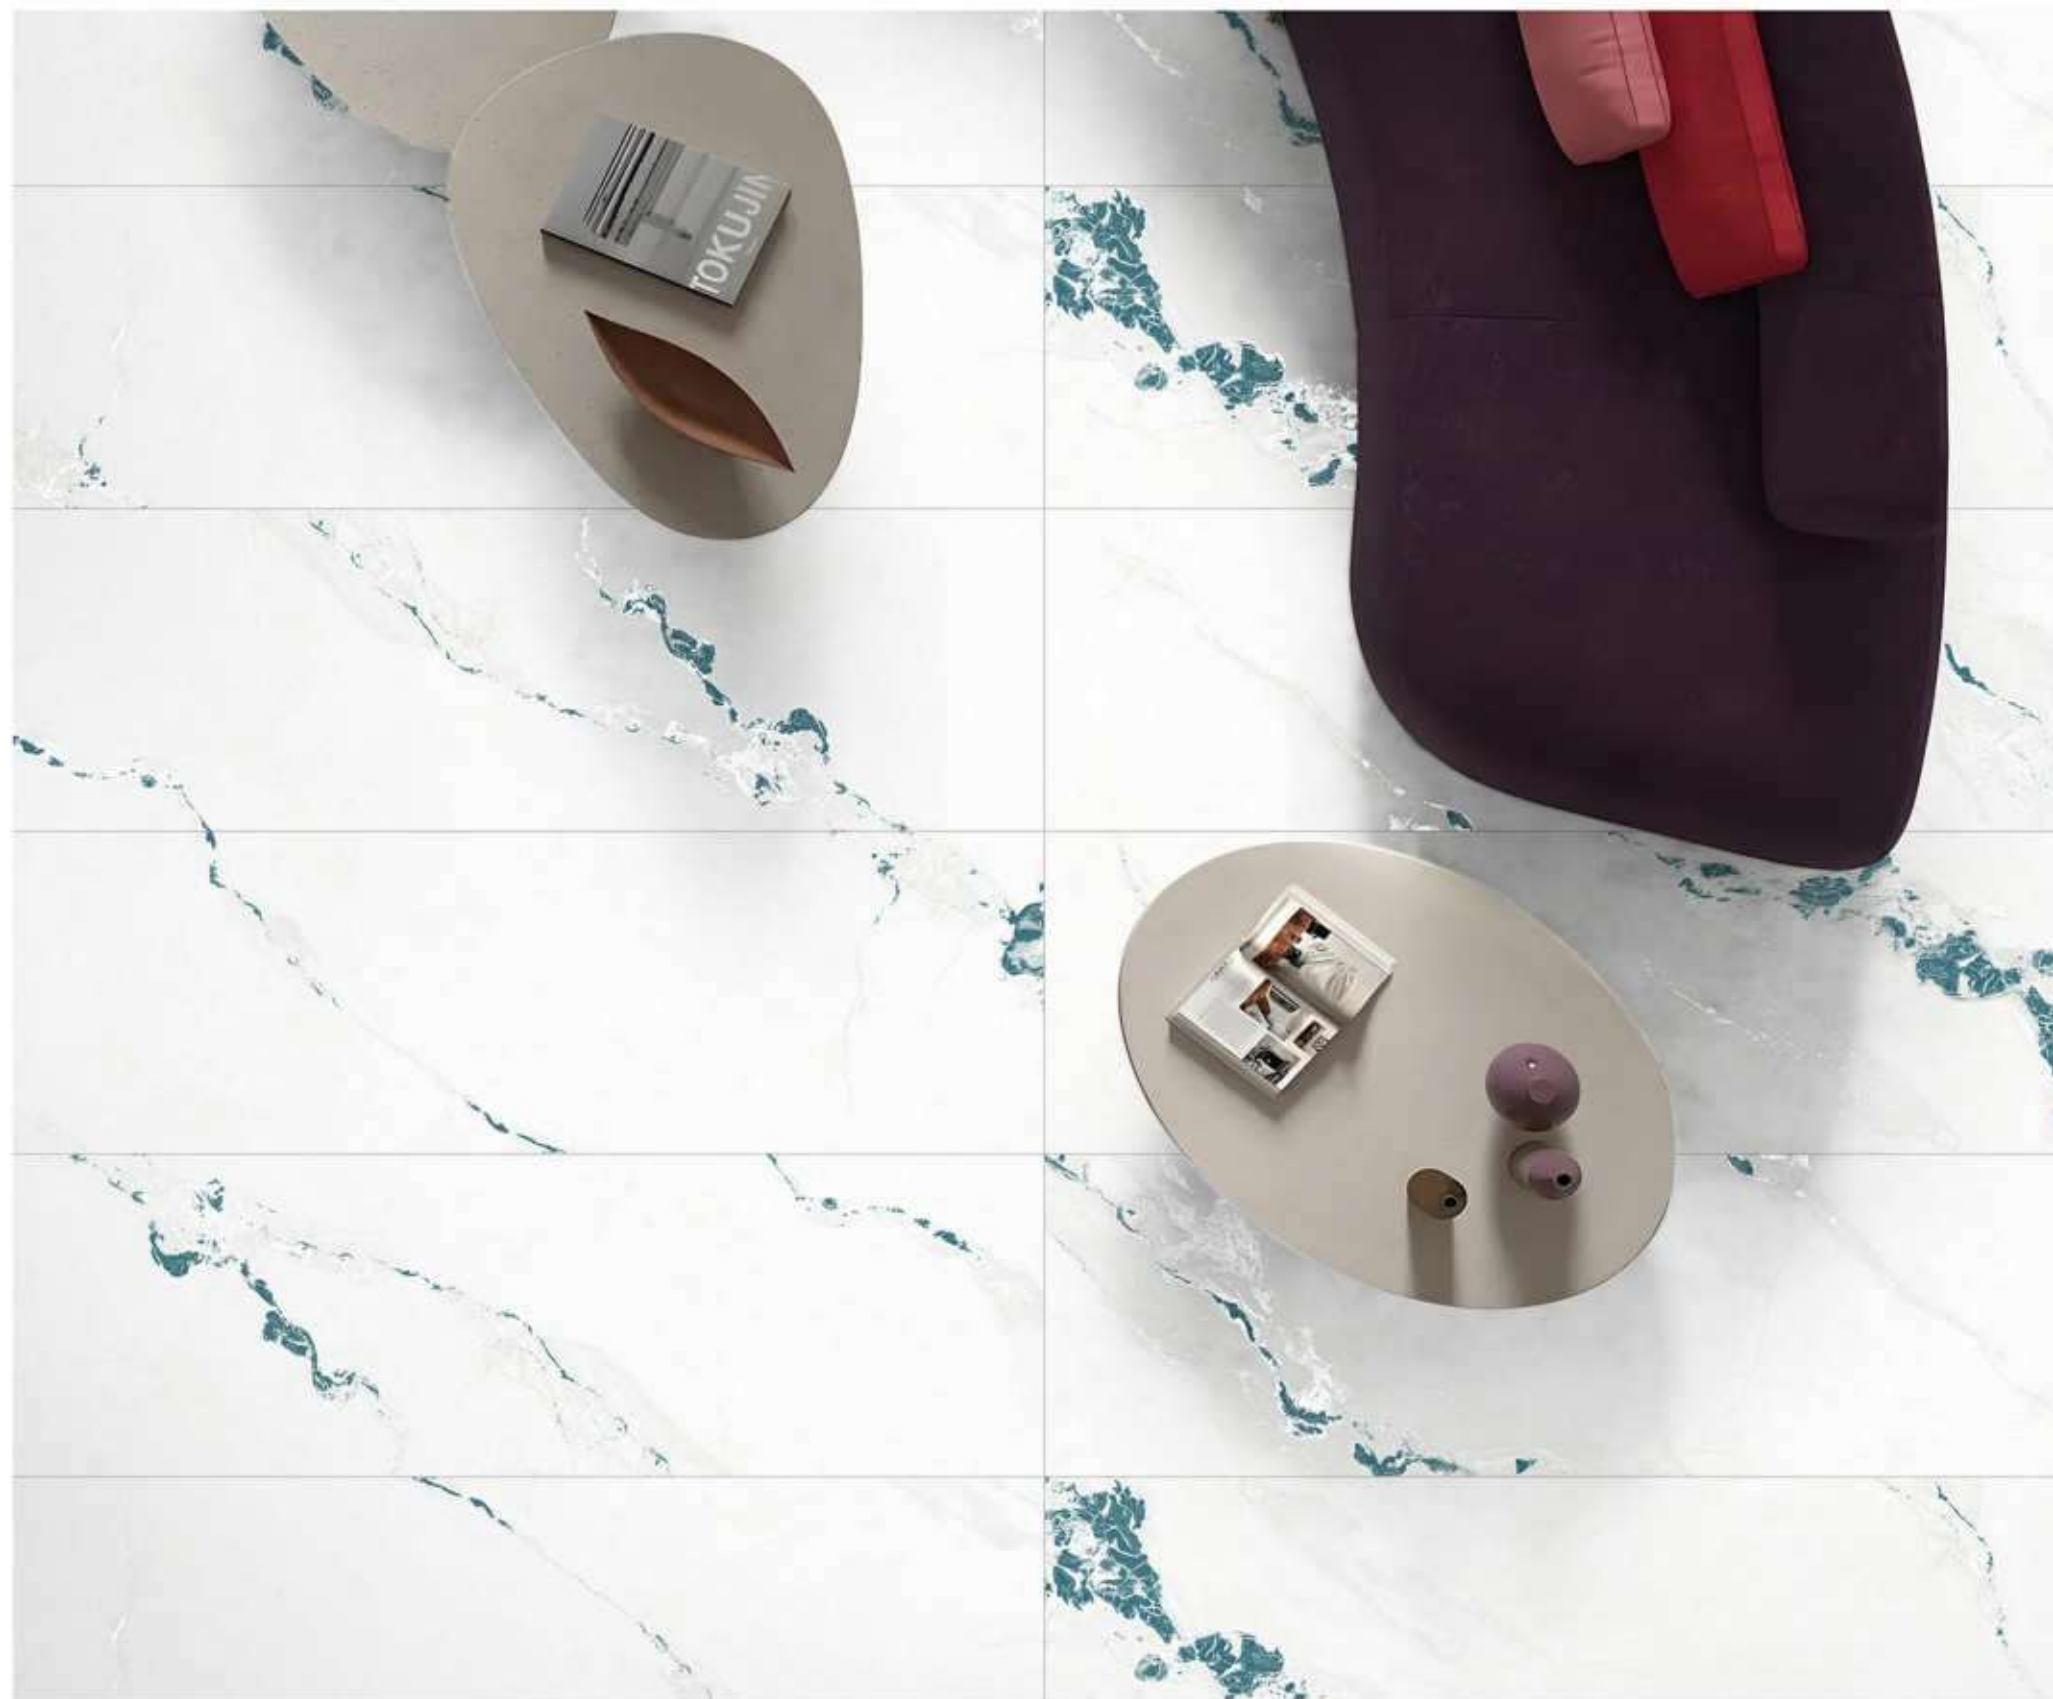

R-4

- ANTI-SLIP SURFACE
- HYGIENIC SURFACE
- FIRE RESISTANCE
- EASY MAINTENANCE
- HIGH DURABILITY
- WATER RESISTANCE

600x1800mm
CARVING
COLLECTION

OXTON WHITE

R-4

- ANTI-SLIP SURFACE
- HYGIENIC SURFACE
- FIRE RESISTANCE
- EASY MAINTENANCE
- HIGH DURABILITY
- WATER RESISTANCE