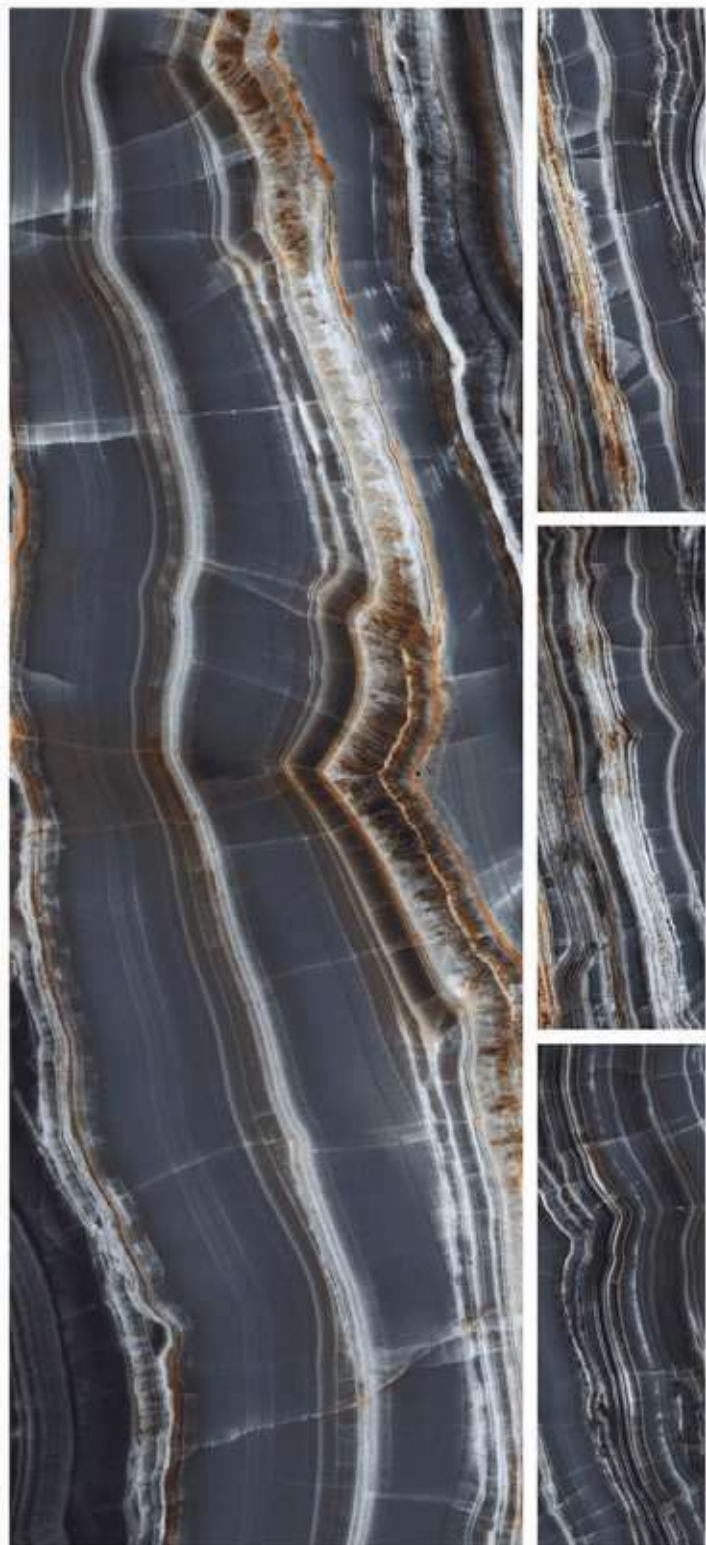

600x1800mm
HIGH GLOSS
COLLECTION

NEXA NERO