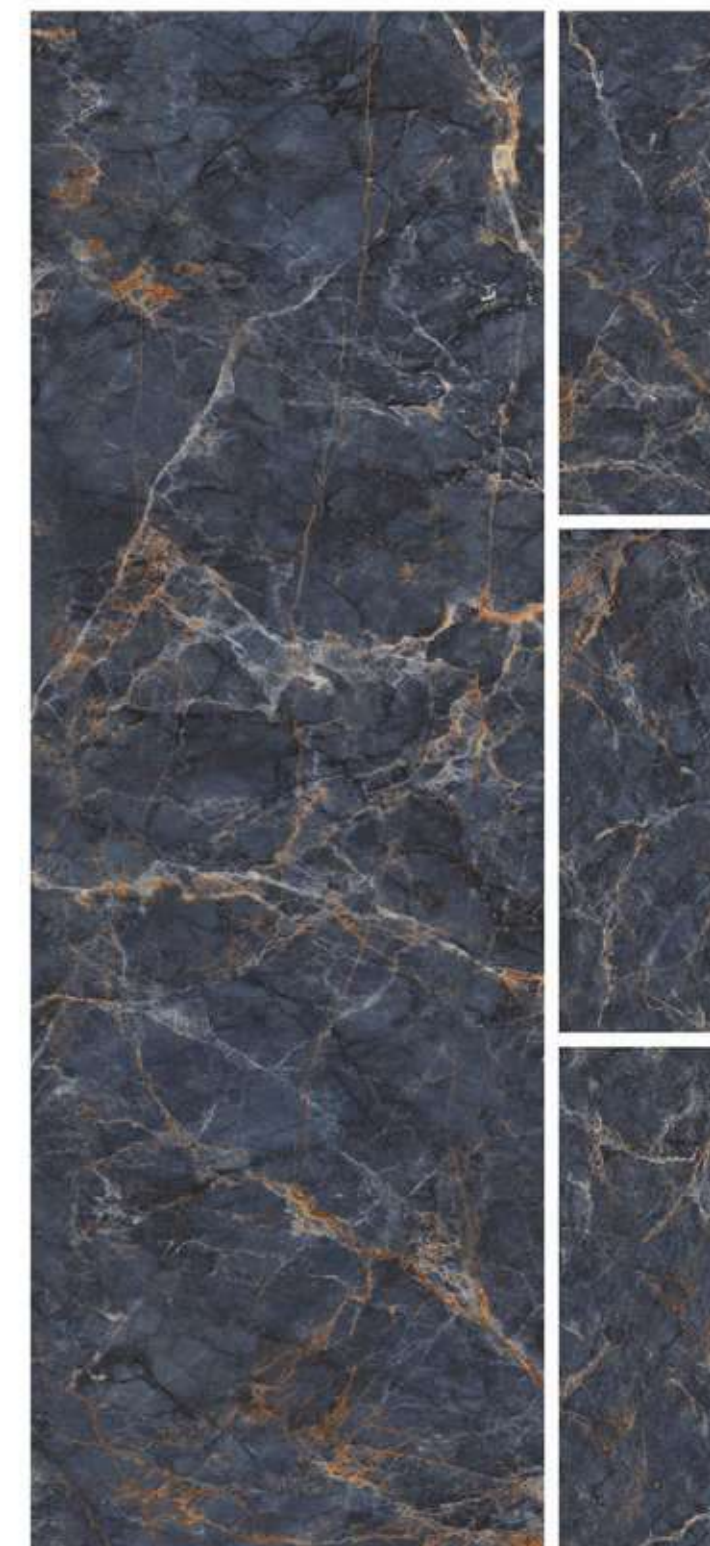

600x1800mm
HIGH GLOSS
COLLECTION

TRAVERTINO EXOTIC

R-4

600x1800mm
HIGH GLOSS
COLLECTION

URBAN BLUE

R-4

- ANTI-SLIP SURFACE
- HYGIENIC SURFACE
- FIRE RESISTANCE
- EASY MAINTENANCE
- HIGH DURABILITY
- WATER RESISTANCE