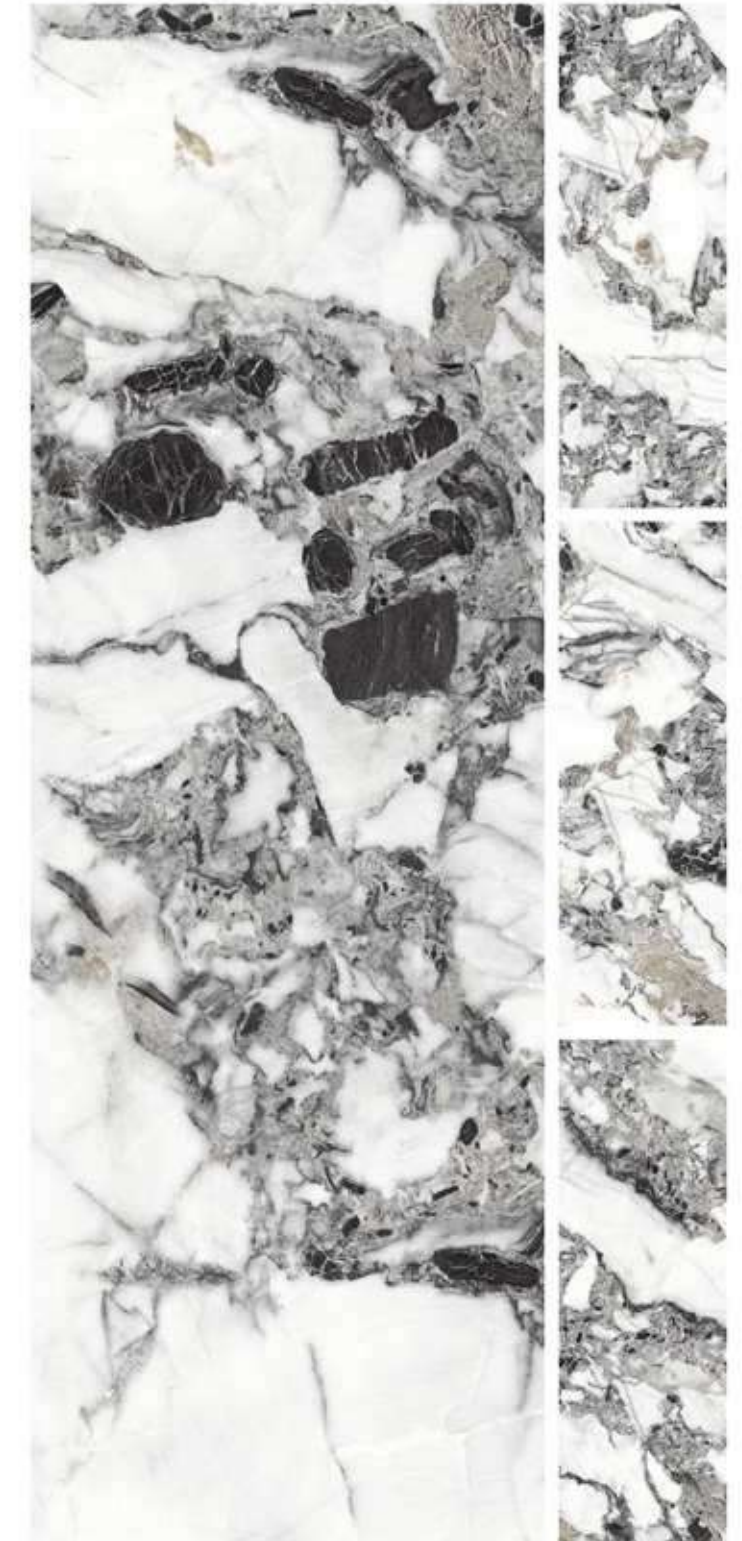

NEXA GRAFITE

R-4

600x1800mm
HIGH GLOSS
COLLECTION

NEXA NERO

R-4

600x1800mm
HIGH GLOSS
COLLECTION

OPERA

R-4