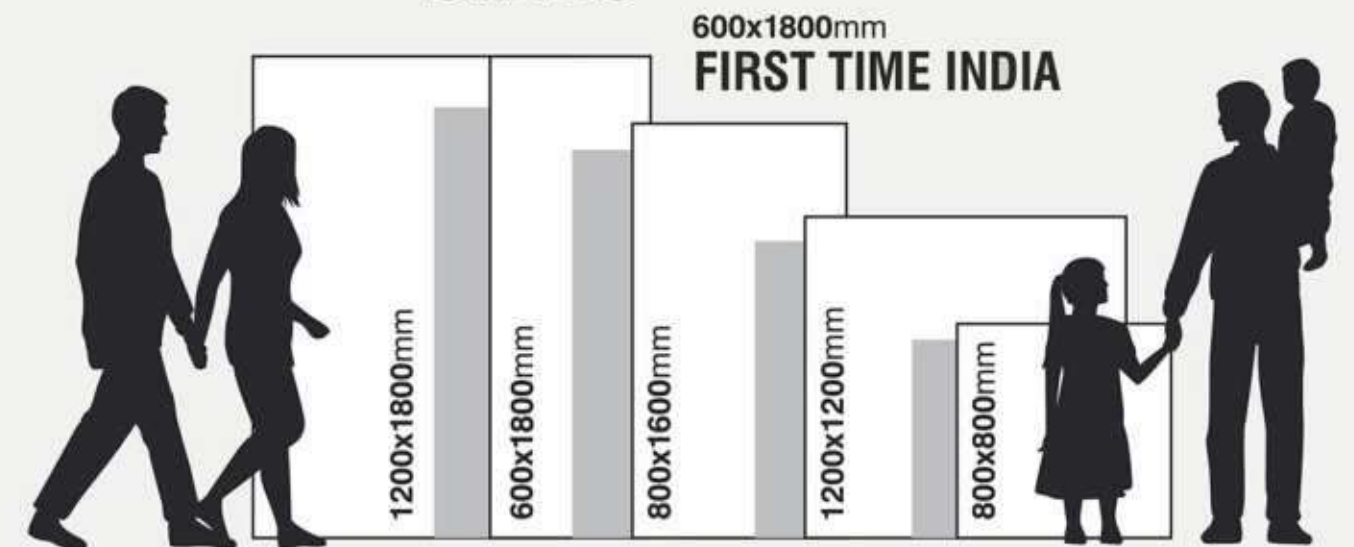

“ALWAYS
A
NEW
STORY”

SPEEDY INNOVATION OF THE FUTURE

FIRST TIME INDIA with

600x1800mm

Speedy Innovation of The Future

UNIQUE SIZES

- | | | | |
|--|---|--|---|
| <p>Types</p> <ul style="list-style-type: none"> GVT PGVT | <p>Finishes</p> <ul style="list-style-type: none"> Glossy Matt High Gloss Dark High Gloss Satin Matt Rustic Matt Relief Matt | <p>Finishes</p> <ul style="list-style-type: none"> Effectuated Matt Glossy Carving Rustic Carving Velvet Carving Velvet Spread Sparkle Polished Sugar | <p>Finishes</p> <ul style="list-style-type: none"> Effectuated Wood Coloured Body Metallic Sand Sand Coloured Body |
|--|---|--|---|