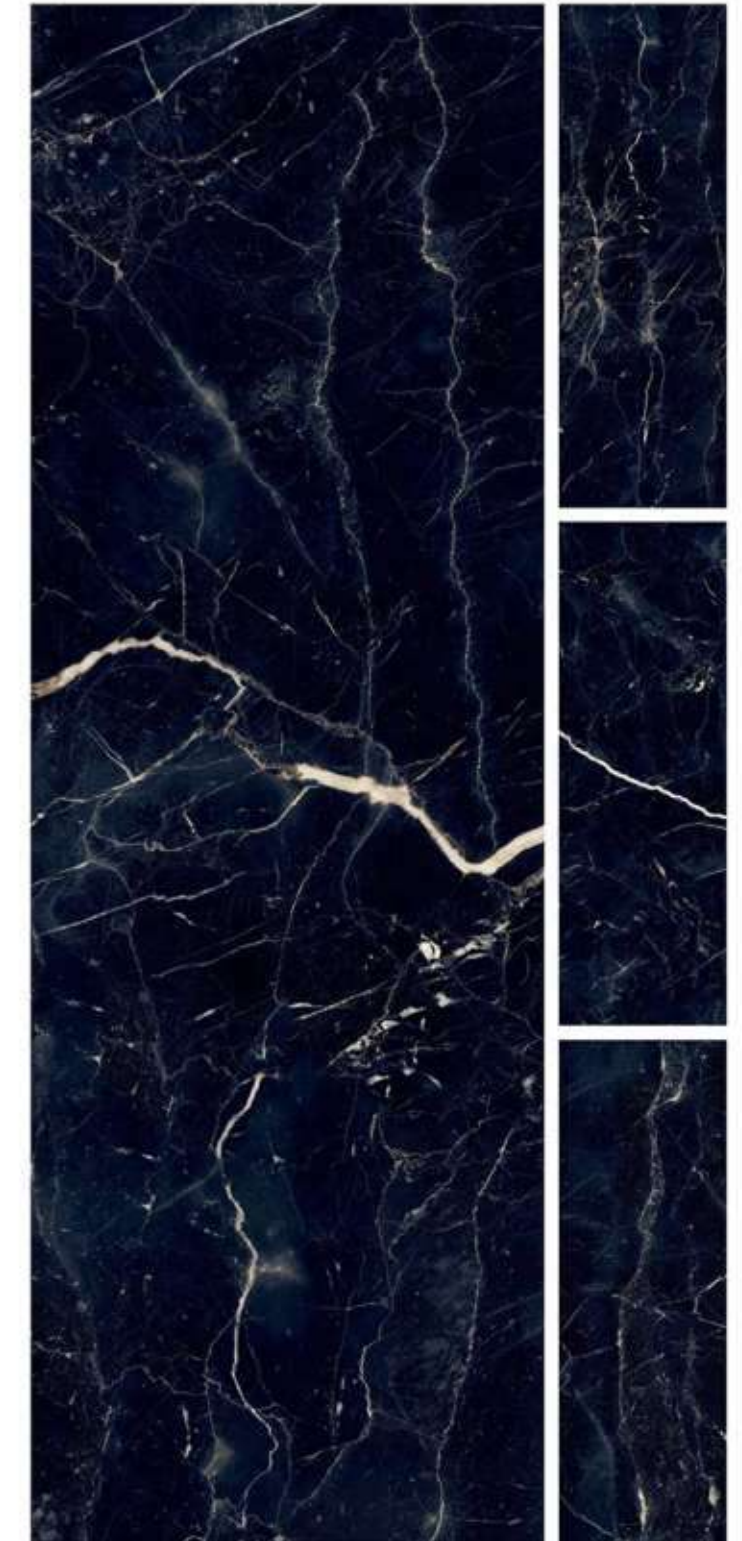

600x1800mm
SUPER HIGH GLOSS
COLLECTION

GRIFFIN SAPPHIRE

R-4