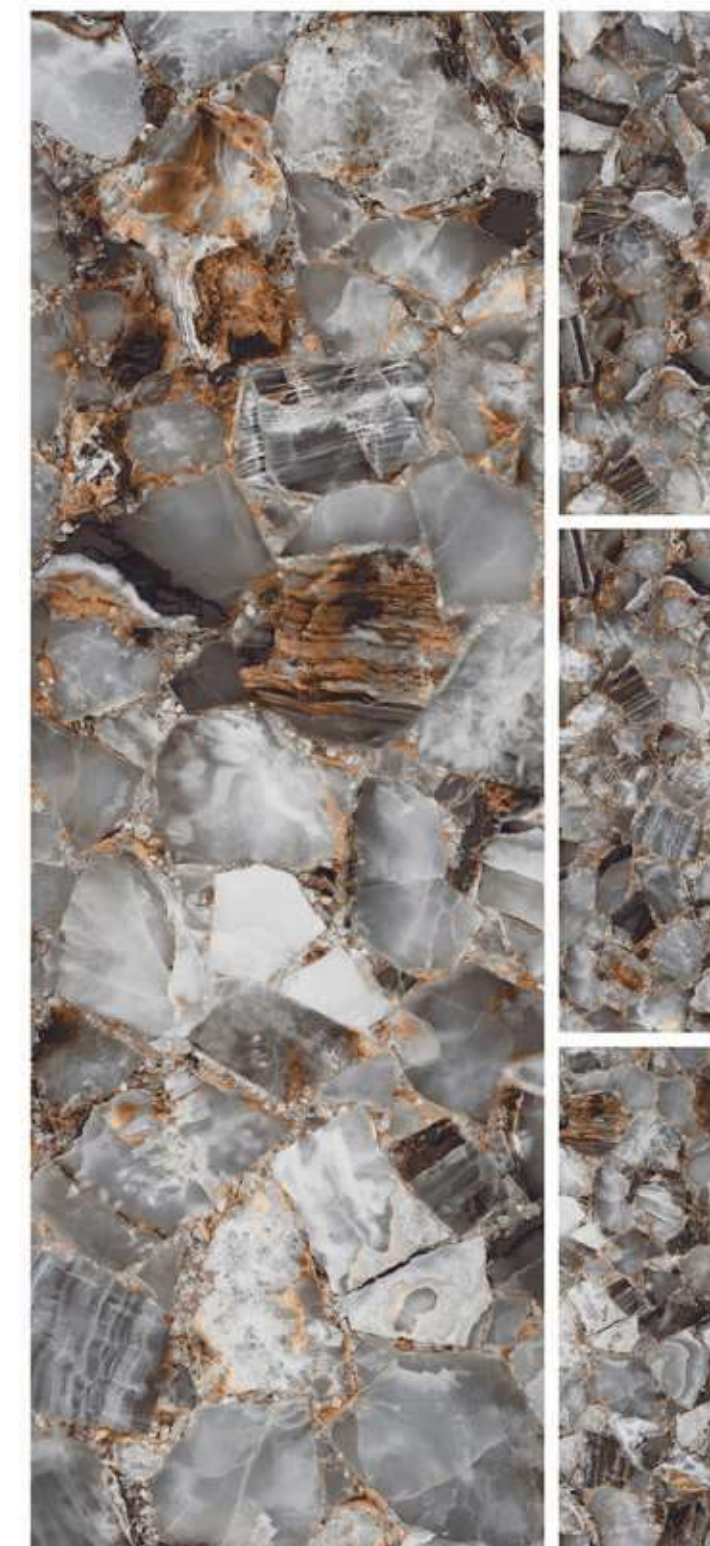

600x1800mm
HIGH GLOSS
COLLECTION

ABONY ORCHID

R-4

600x1800mm
HIGH GLOSS
COLLECTION

AGATE BLUE

R-4

600x1800mm
HIGH GLOSS
COLLECTION

AGATE GRAFITE