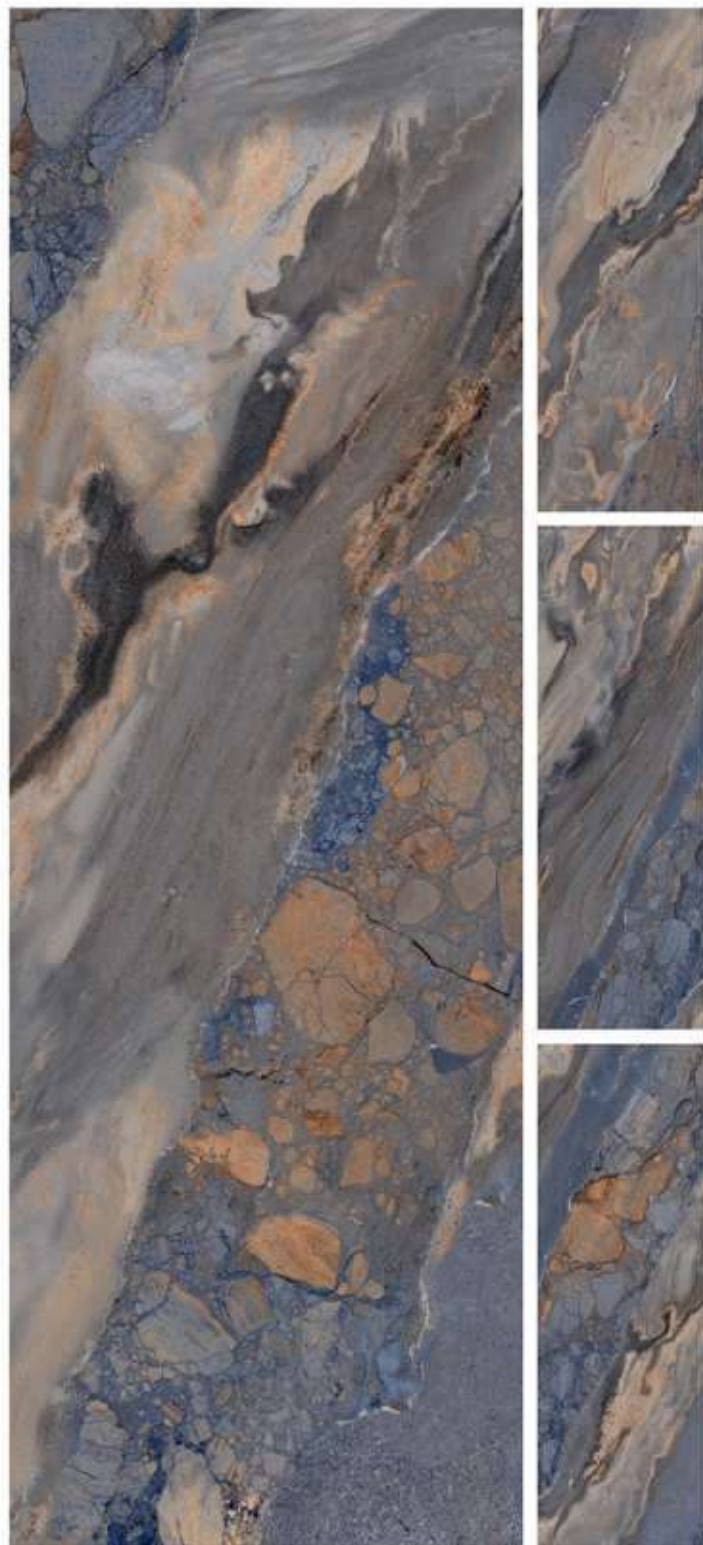

600x1800mm
HIGH GLOSS
COLLECTION

BLUE SAPPHIRE

R-4