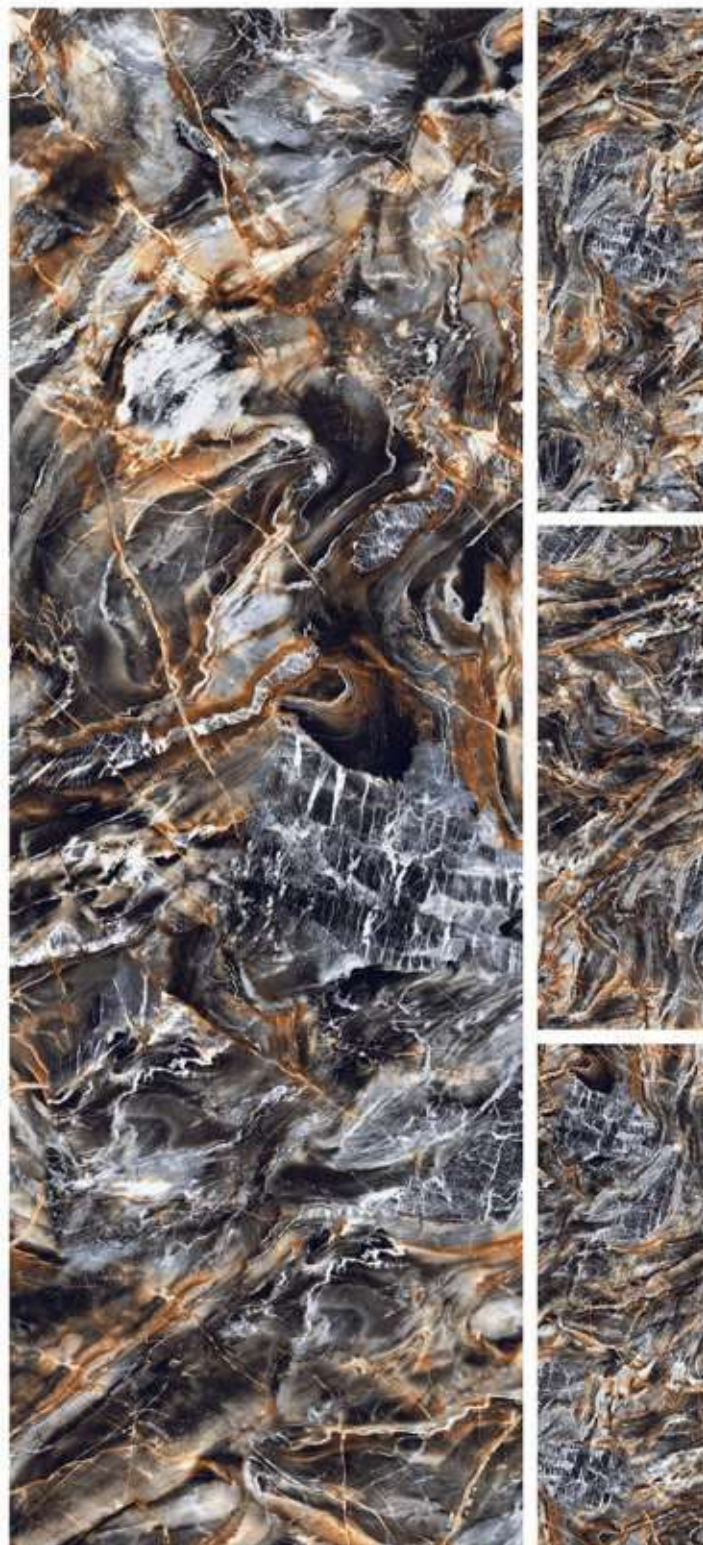

600x1800mm
HIGH GLOSS
COLLECTION

ALBENA