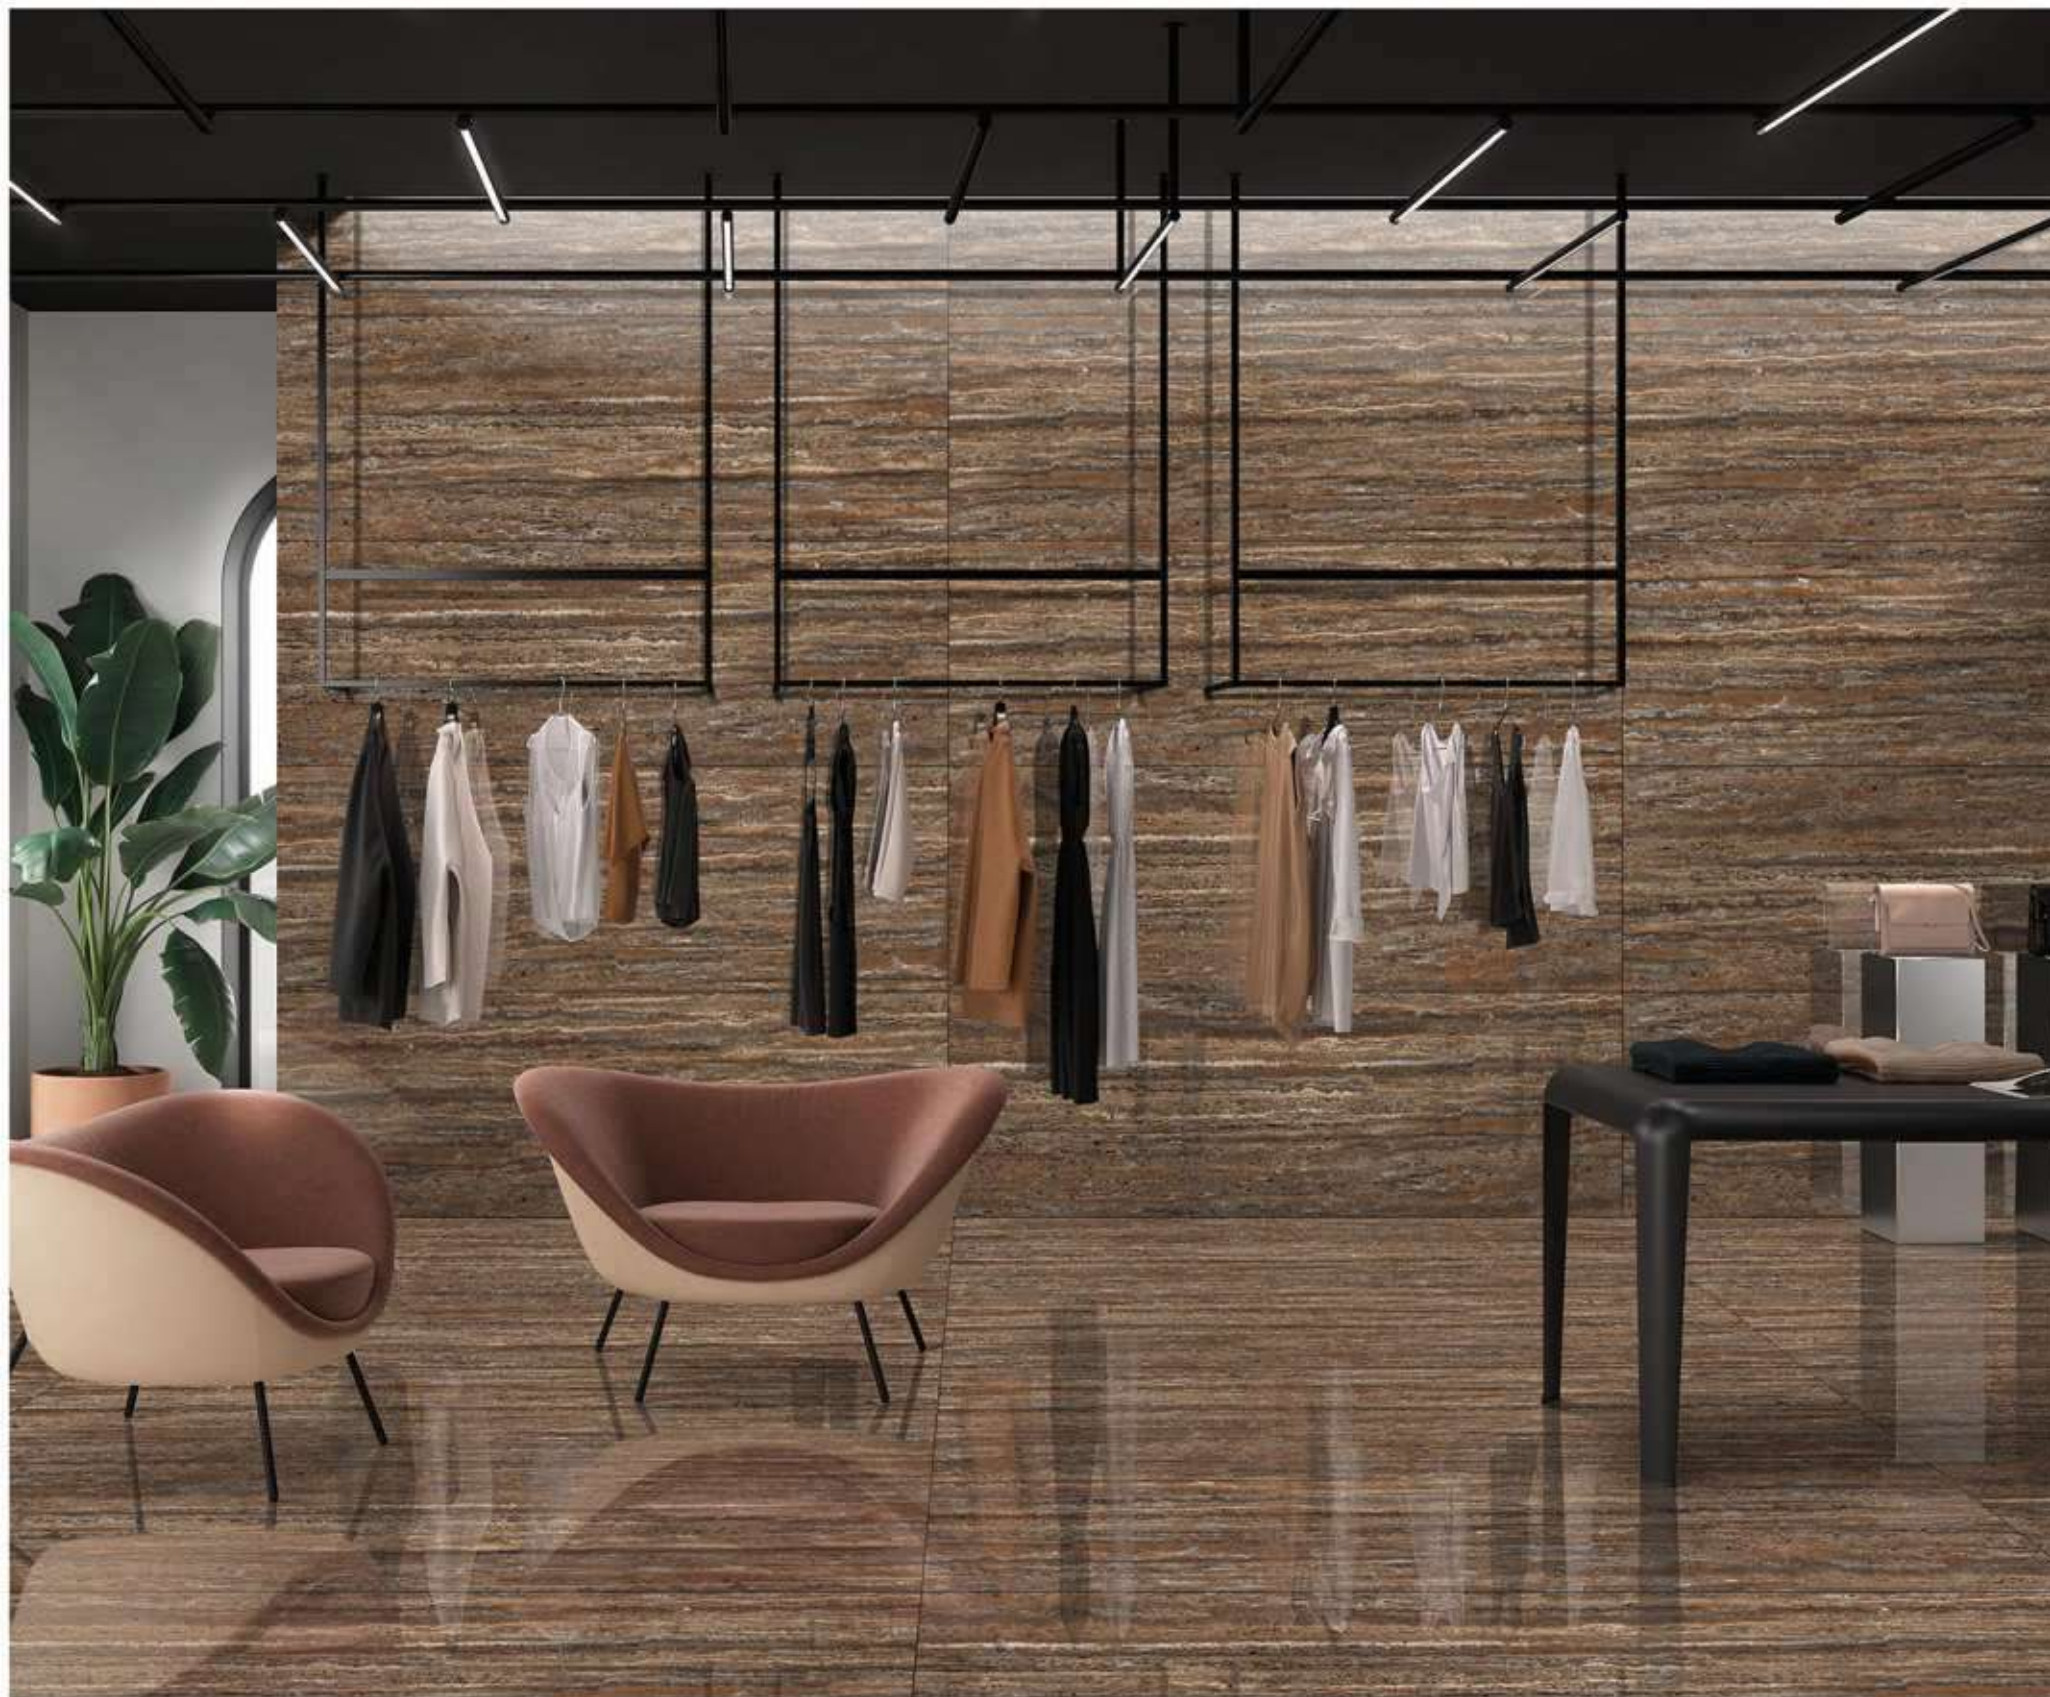

600x1800mm
HIGH GLOSS
COLLECTION

TRAVERTINO EXOTIC

R-4