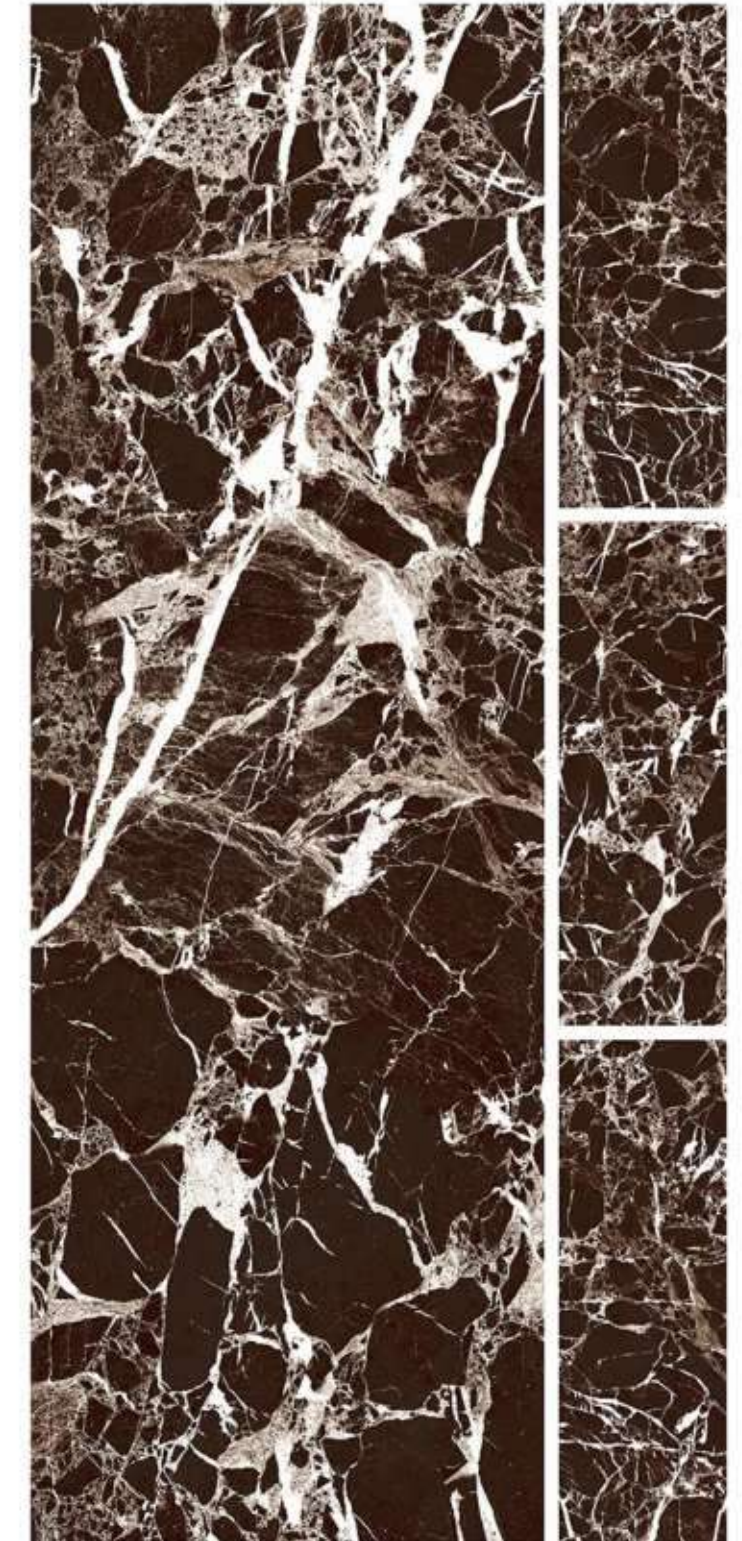

600x1800mm
HIGH GLOSS
COLLECTION

PORTO CHOCO

R-4