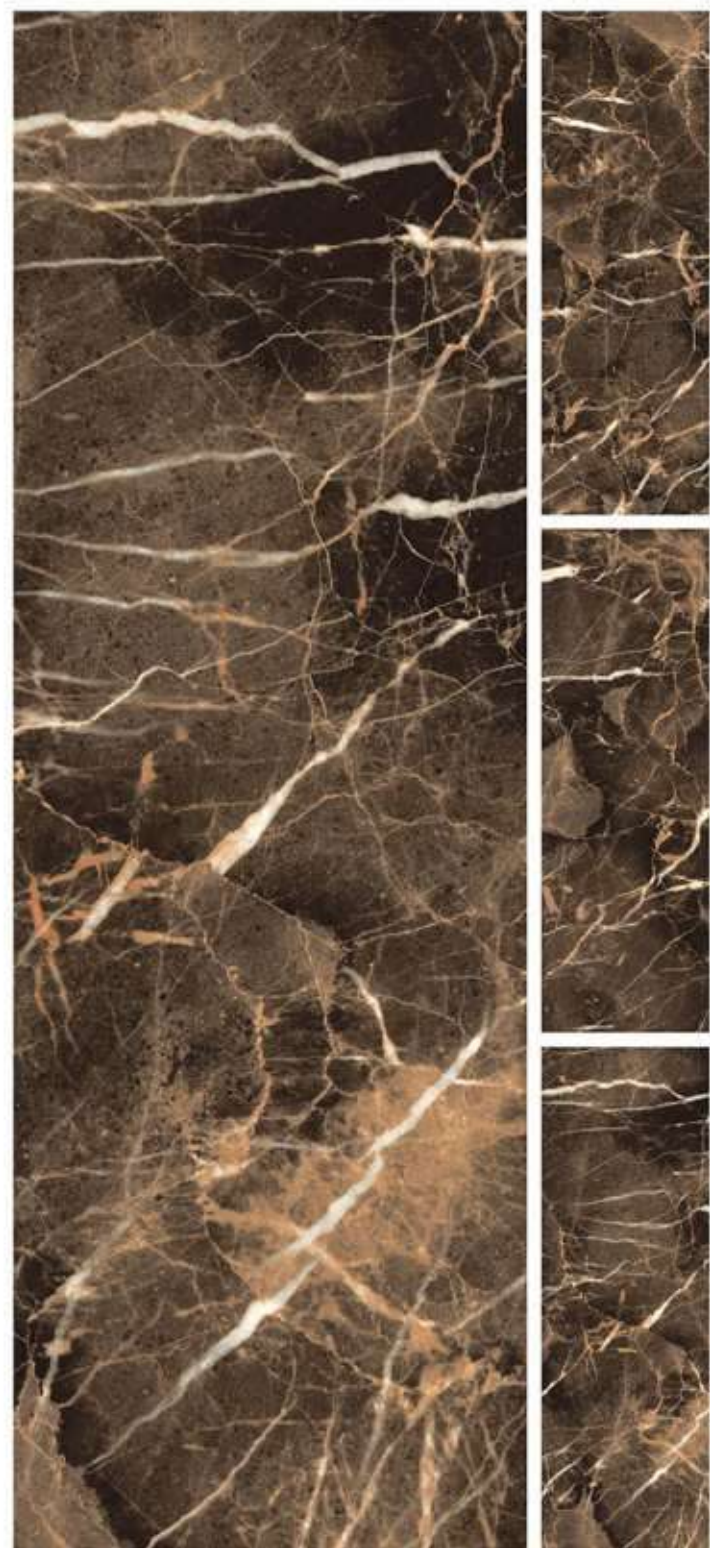

R-4

600x1800mm
HIGH GLOSS
COLLECTION

BLUE SAPPHIRE

R-4

600x1800mm
HIGH GLOSS
COLLECTION

ABONY GOLD

R-4

- ANTI-SLIP SURFACE
- HYGIENIC SURFACE
- FIRE RESISTANCE
- EASY MAINTENANCE
- HIGH DURABILITY
- WATER RESISTANCE