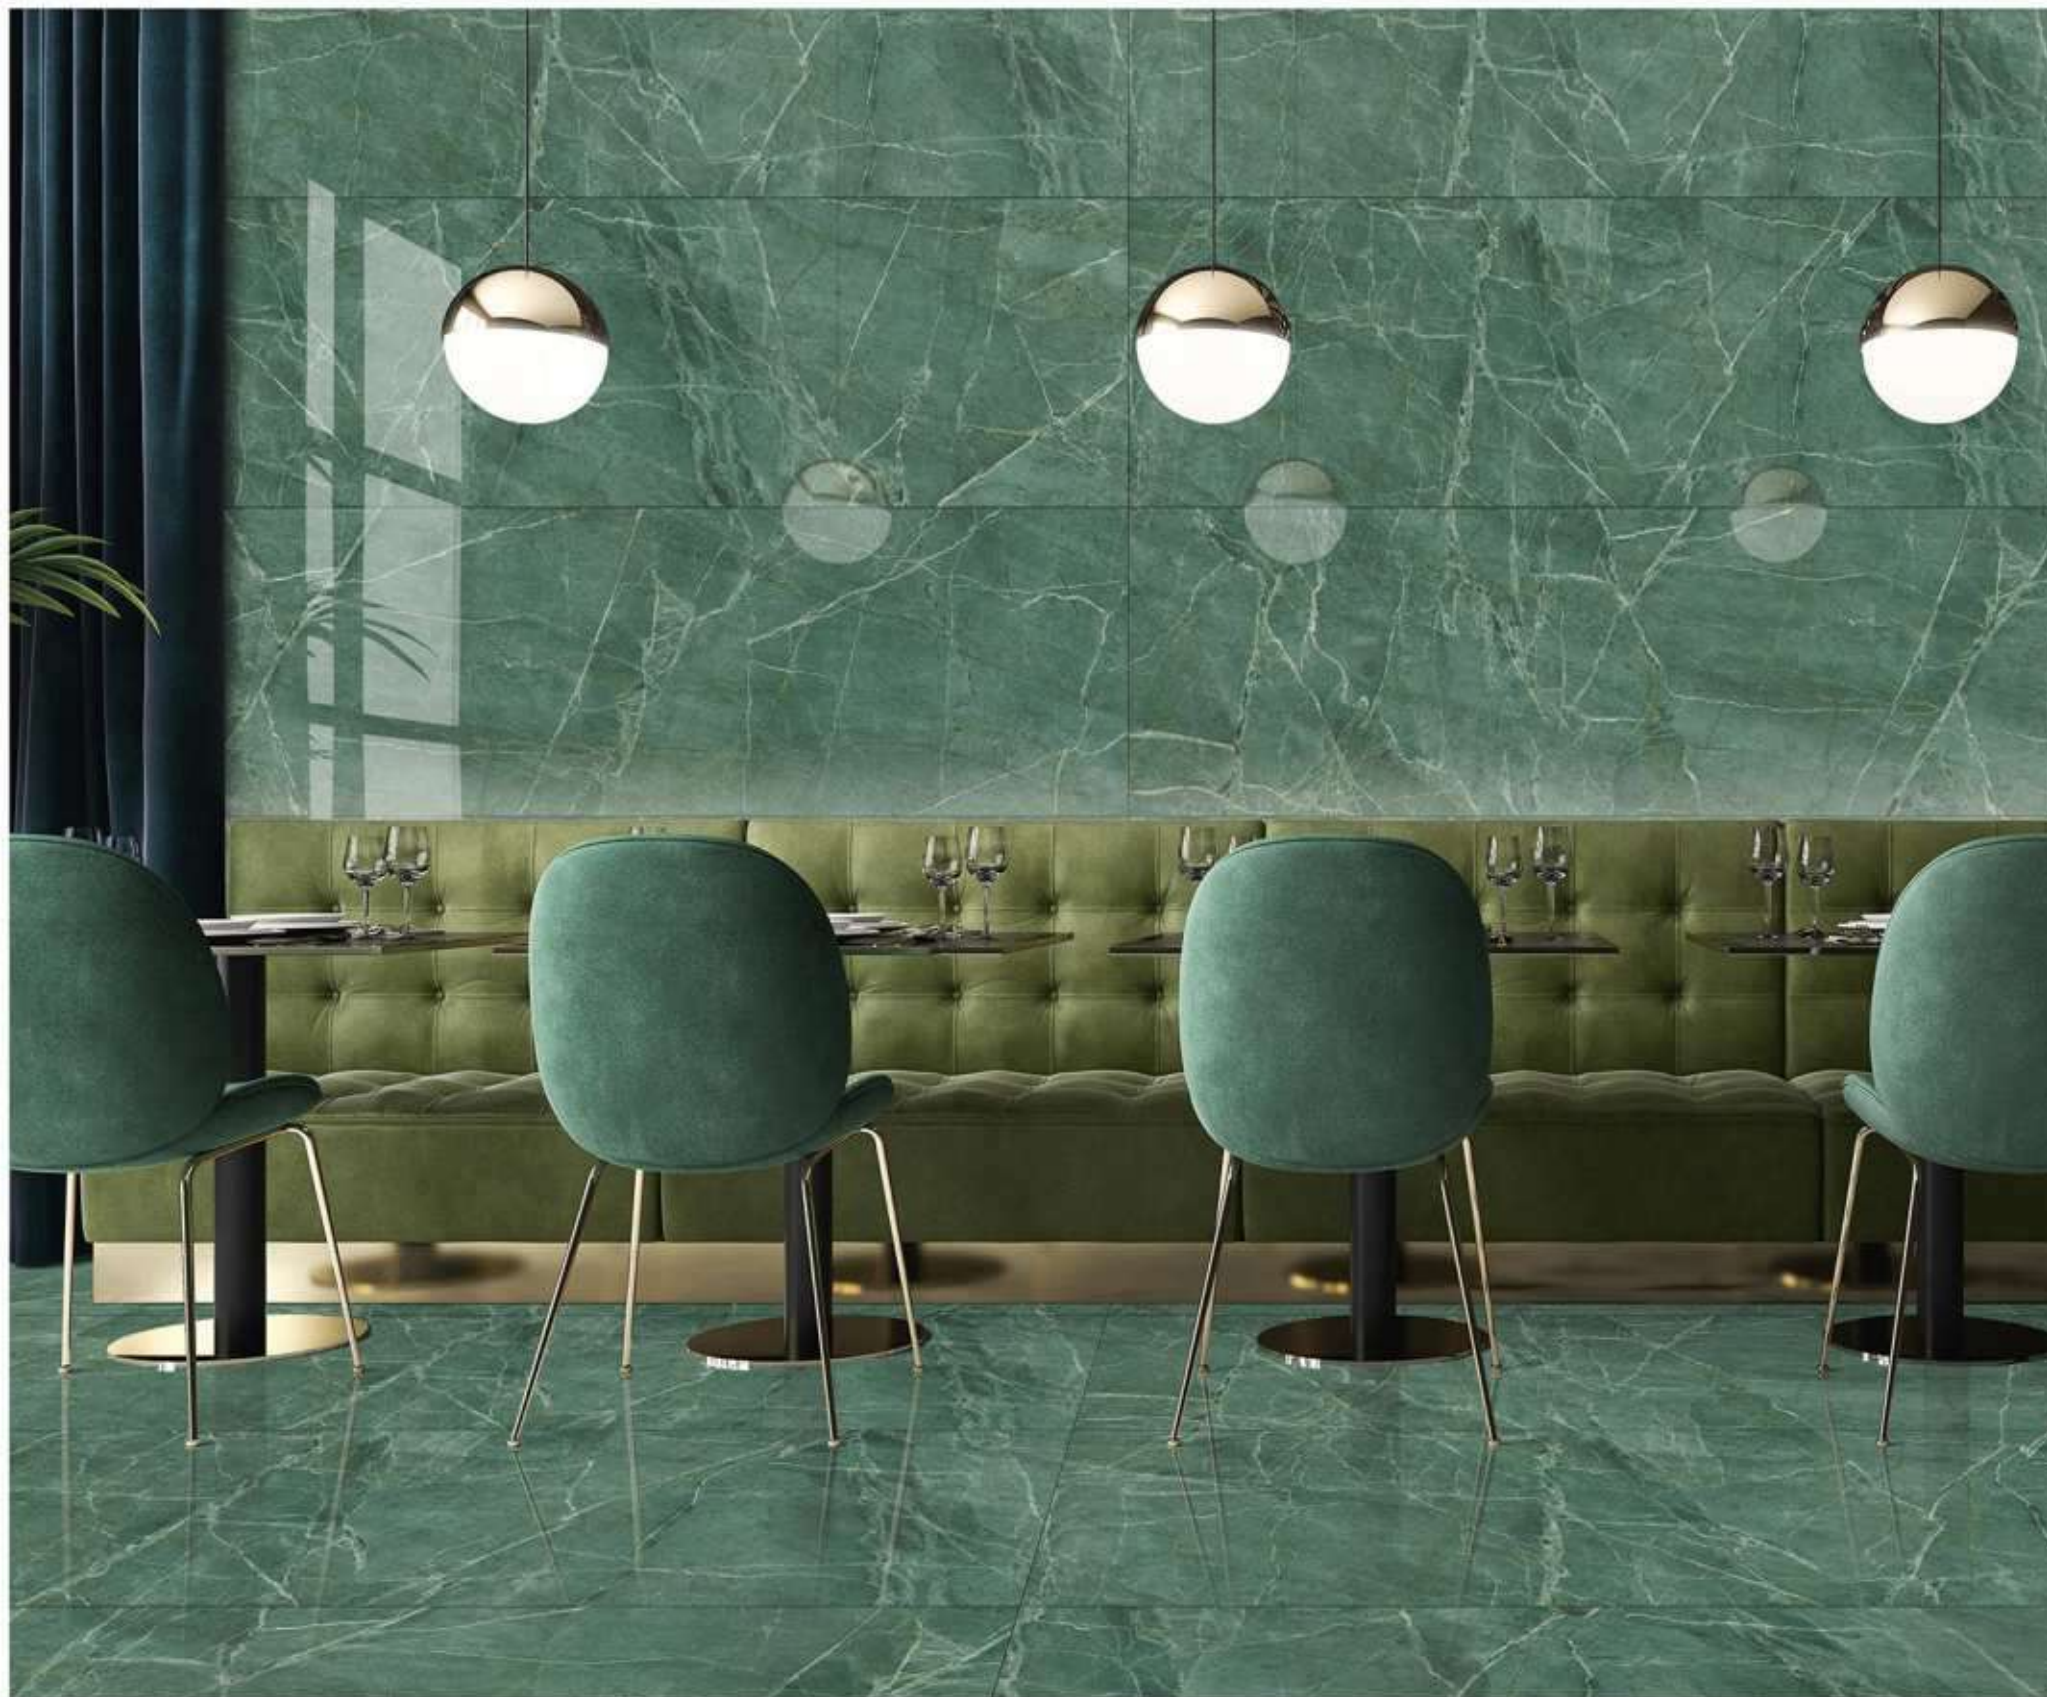

 **ROLLSTAR**
GRANITO

ROSSO LEMON

R-4

600x1800mm
HIGH GLOSS
COLLECTION

SMERALDO AQUA

R-4

600x1800mm
HIGH GLOSS
COLLECTION

SMERALDO GREEN