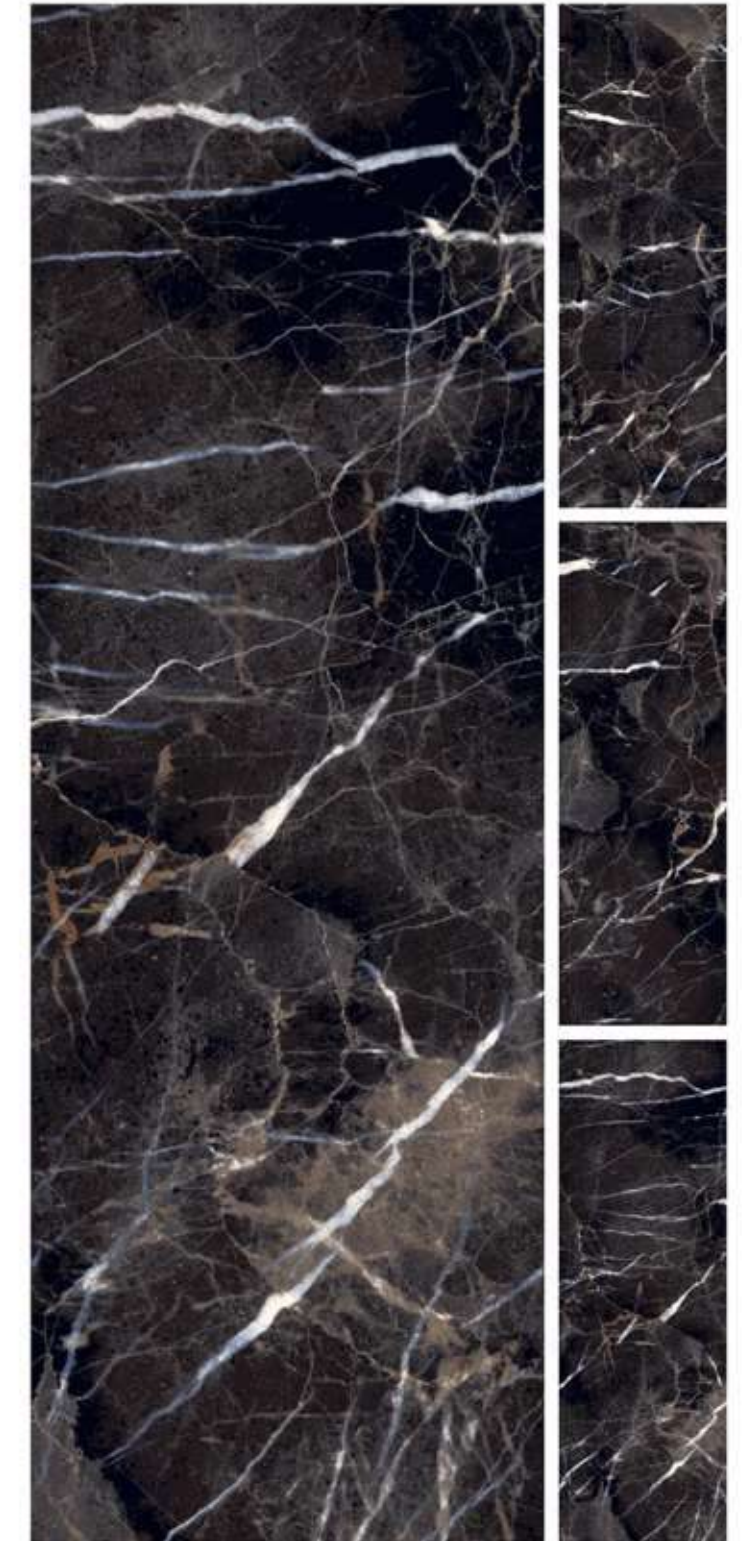

600x1800mm
HIGH GLOSS
COLLECTION

ABONY ORCHID

R-4