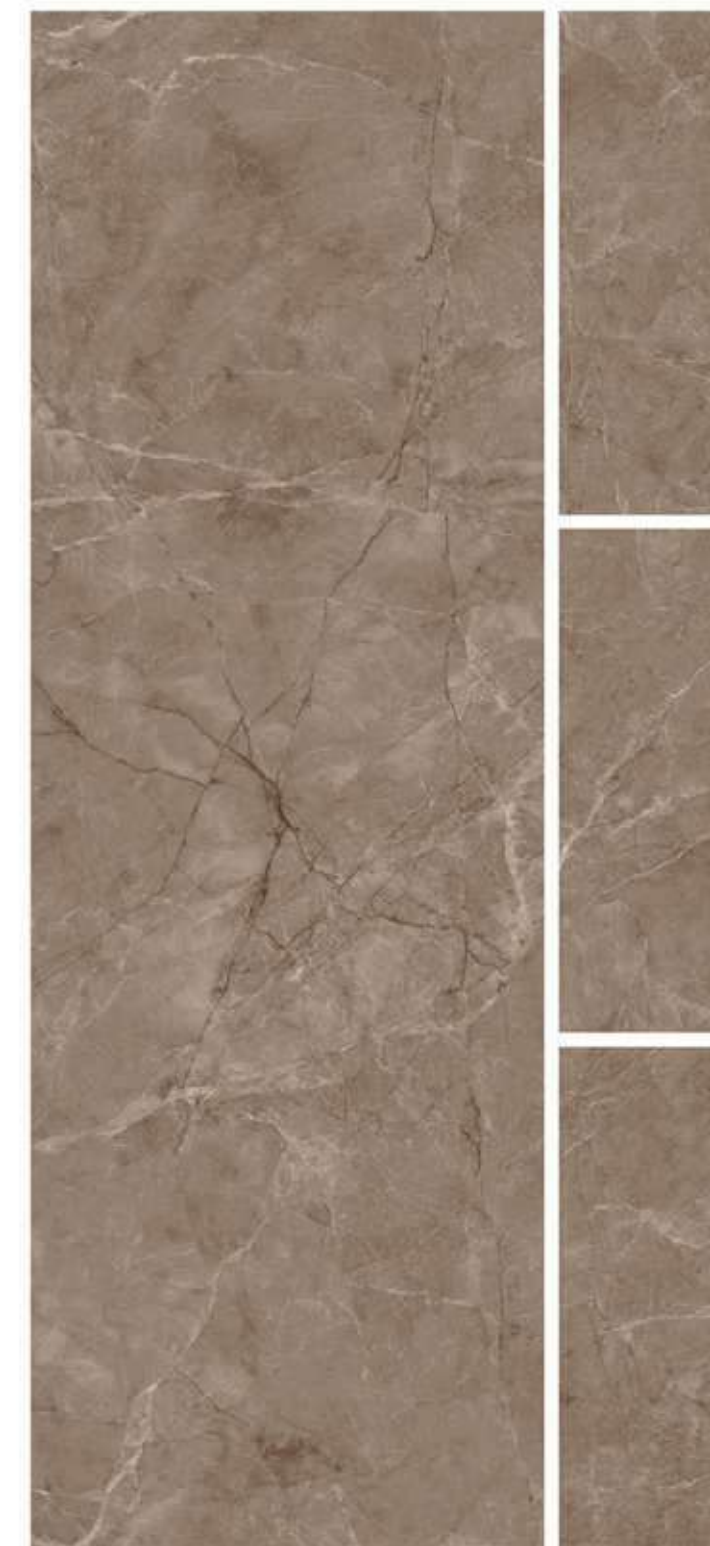

LIMS NERO

R-4

600x1800mm
CARVING
COLLECTION

MATRIC BEIGE

R-4

- ANTI-SLIP SURFACE
- HYGIENIC SURFACE
- FIRE RESISTANCE
- EASY MAINTENANCE
- HIGH DURABILITY
- WATER RESISTANCE

600x1800mm
CARVING
COLLECTION

MATRIC BROWN