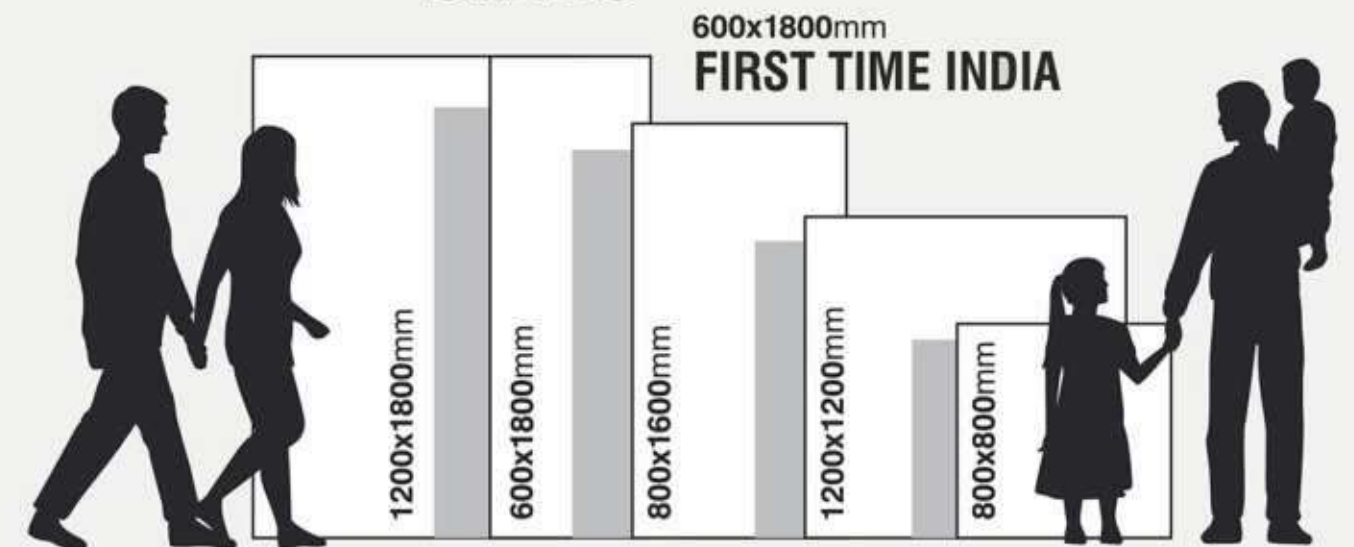

“ALWAYS
A
NEW
STORY”

SPEEDY INNOVATION OF THE FUTURE

FIRST TIME INDIA with

600x1800mm

Speedy Innovation of The Future

UNIQUE SIZES

- | | | | |
|---|---|--|---|
| <p>Types</p> | <p>Finishes</p> | <p>Finishes</p> | <p>Finishes</p> |
| <ul style="list-style-type: none"> GVT PGVT | <ul style="list-style-type: none">  Glossy  Matt  High Gloss  Dark High Gloss  Satin Matt  Rustic Matt  Relief Matt | <ul style="list-style-type: none">  Effectuated Matt  Glossy Carving  Rustic Carving  Velvet Carving  Velvet  Spread Sparkle  Polished Sugar | <ul style="list-style-type: none">  Effectuated Wood  Coloured Body  Metallic  Sand  Sand Coloured Body |