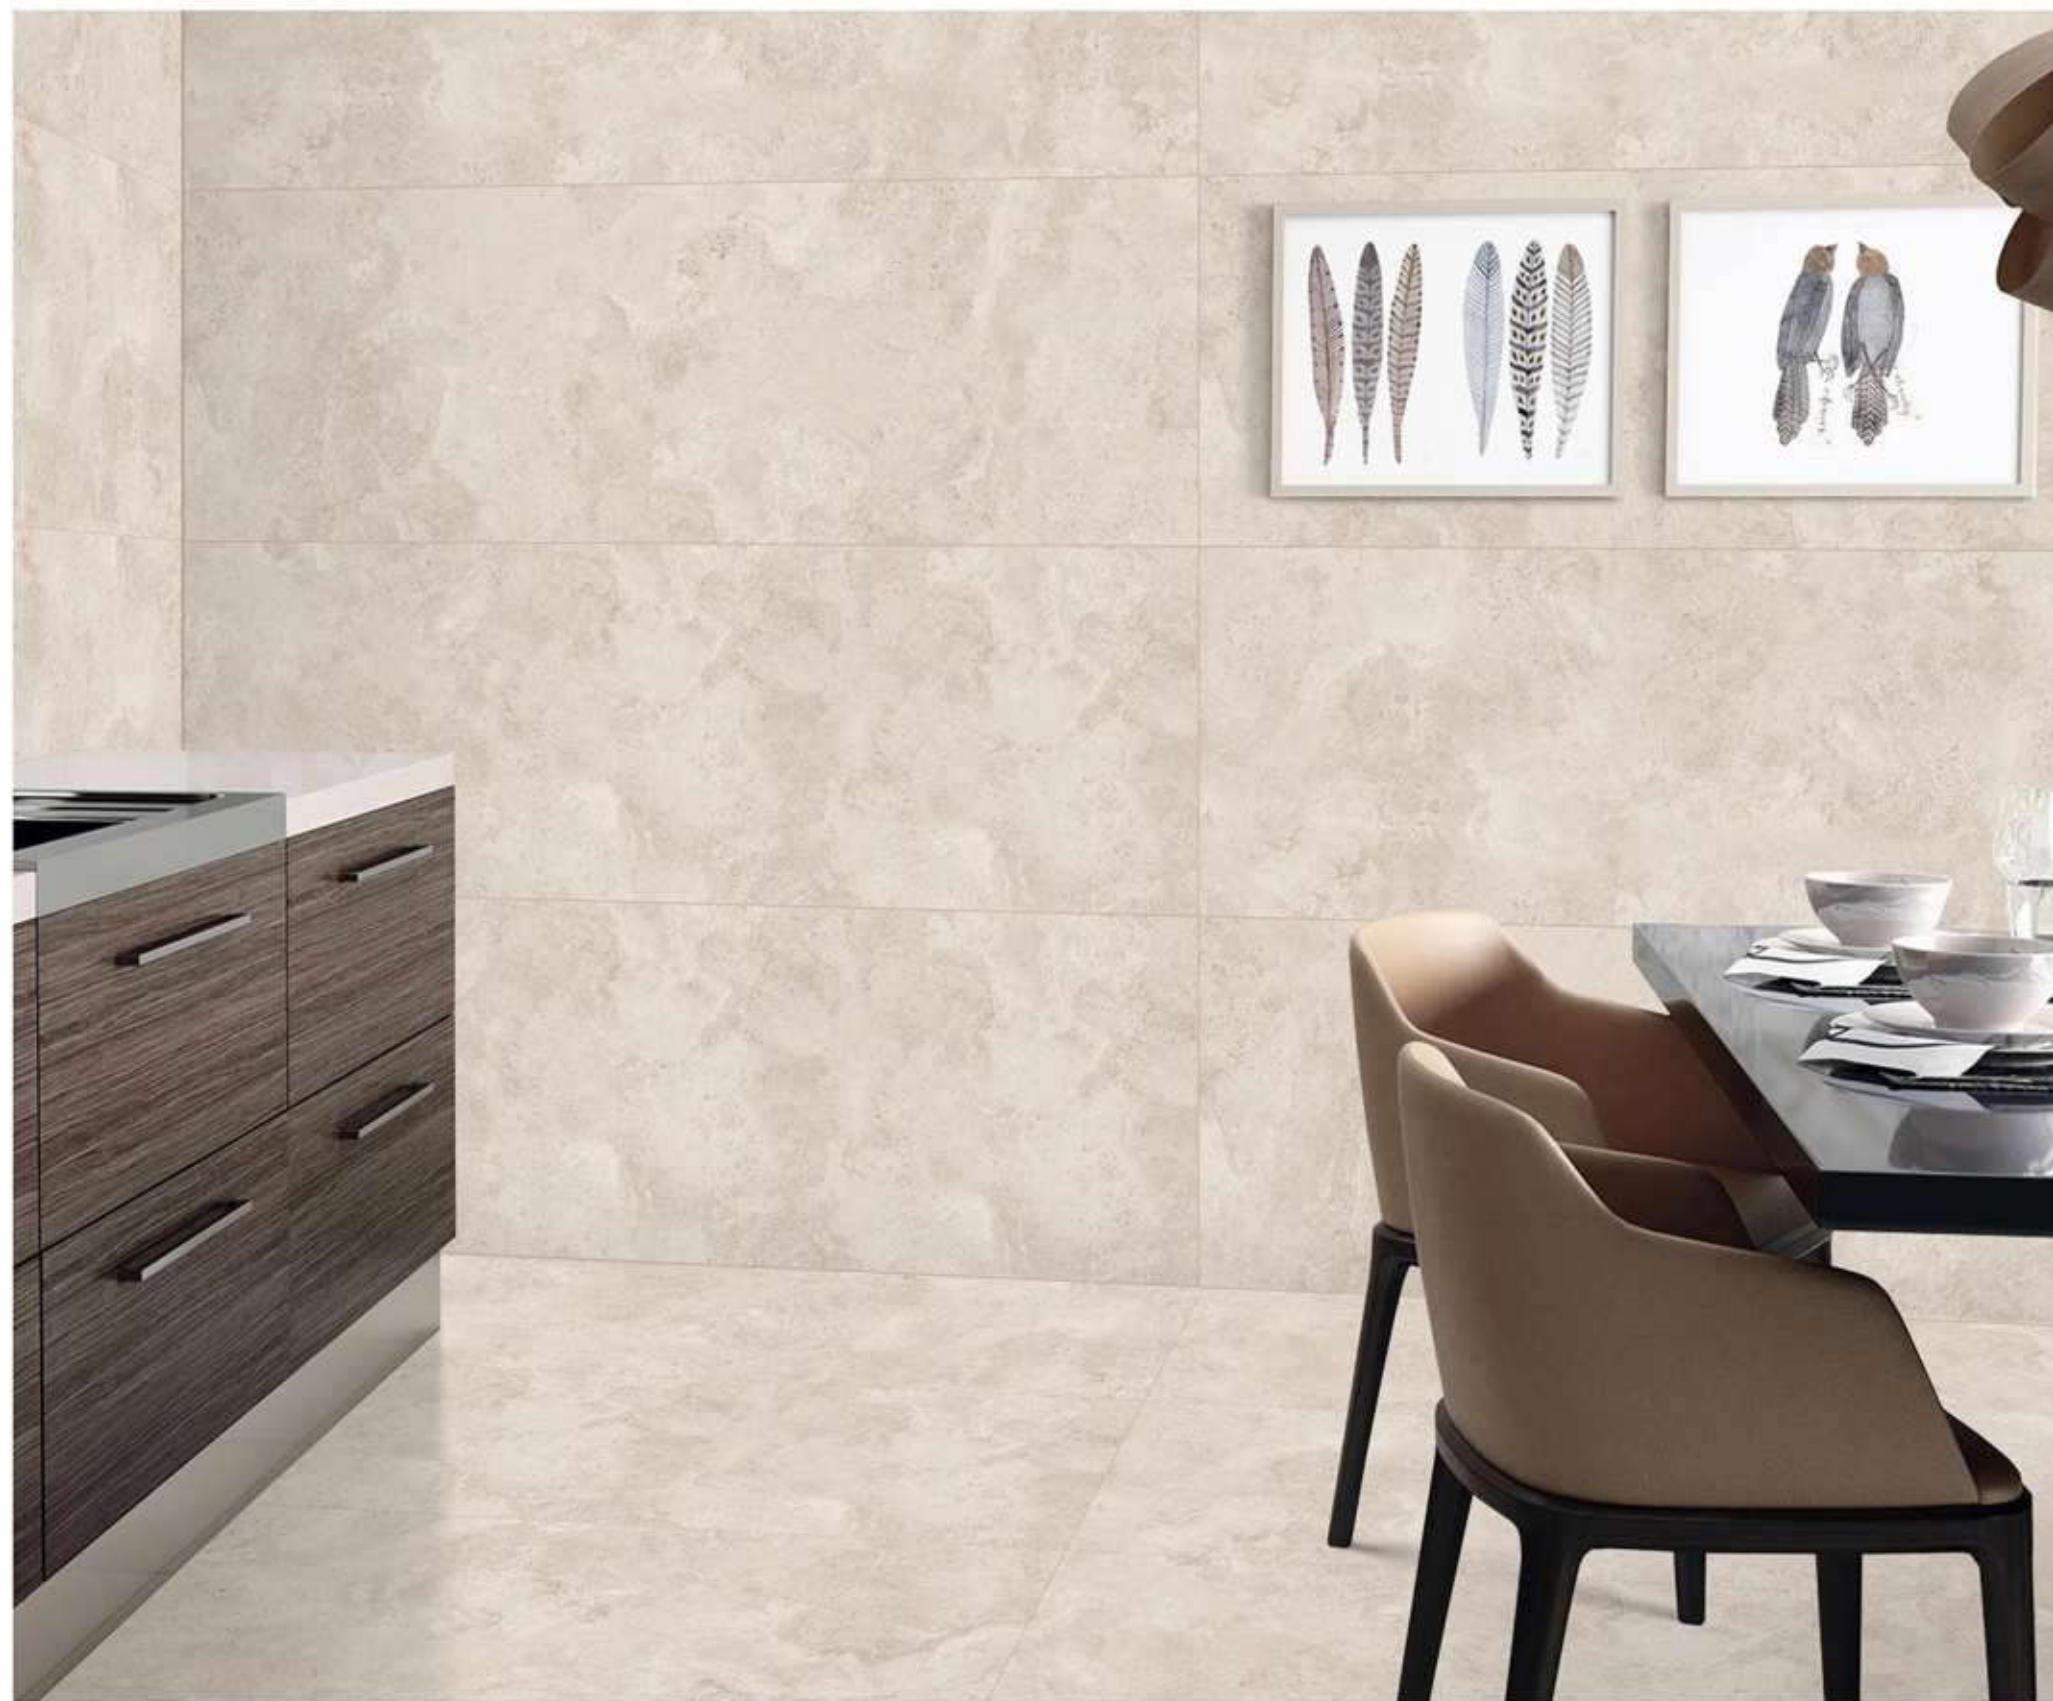

SUPREME_1007_A

B

MATT COLLECTION

600x1800mm
MATT
COLLECTION

ALLUMINATE BEIGE

R-4

600x1800mm
MATT
COLLECTION

ALLUMINATE CREMA