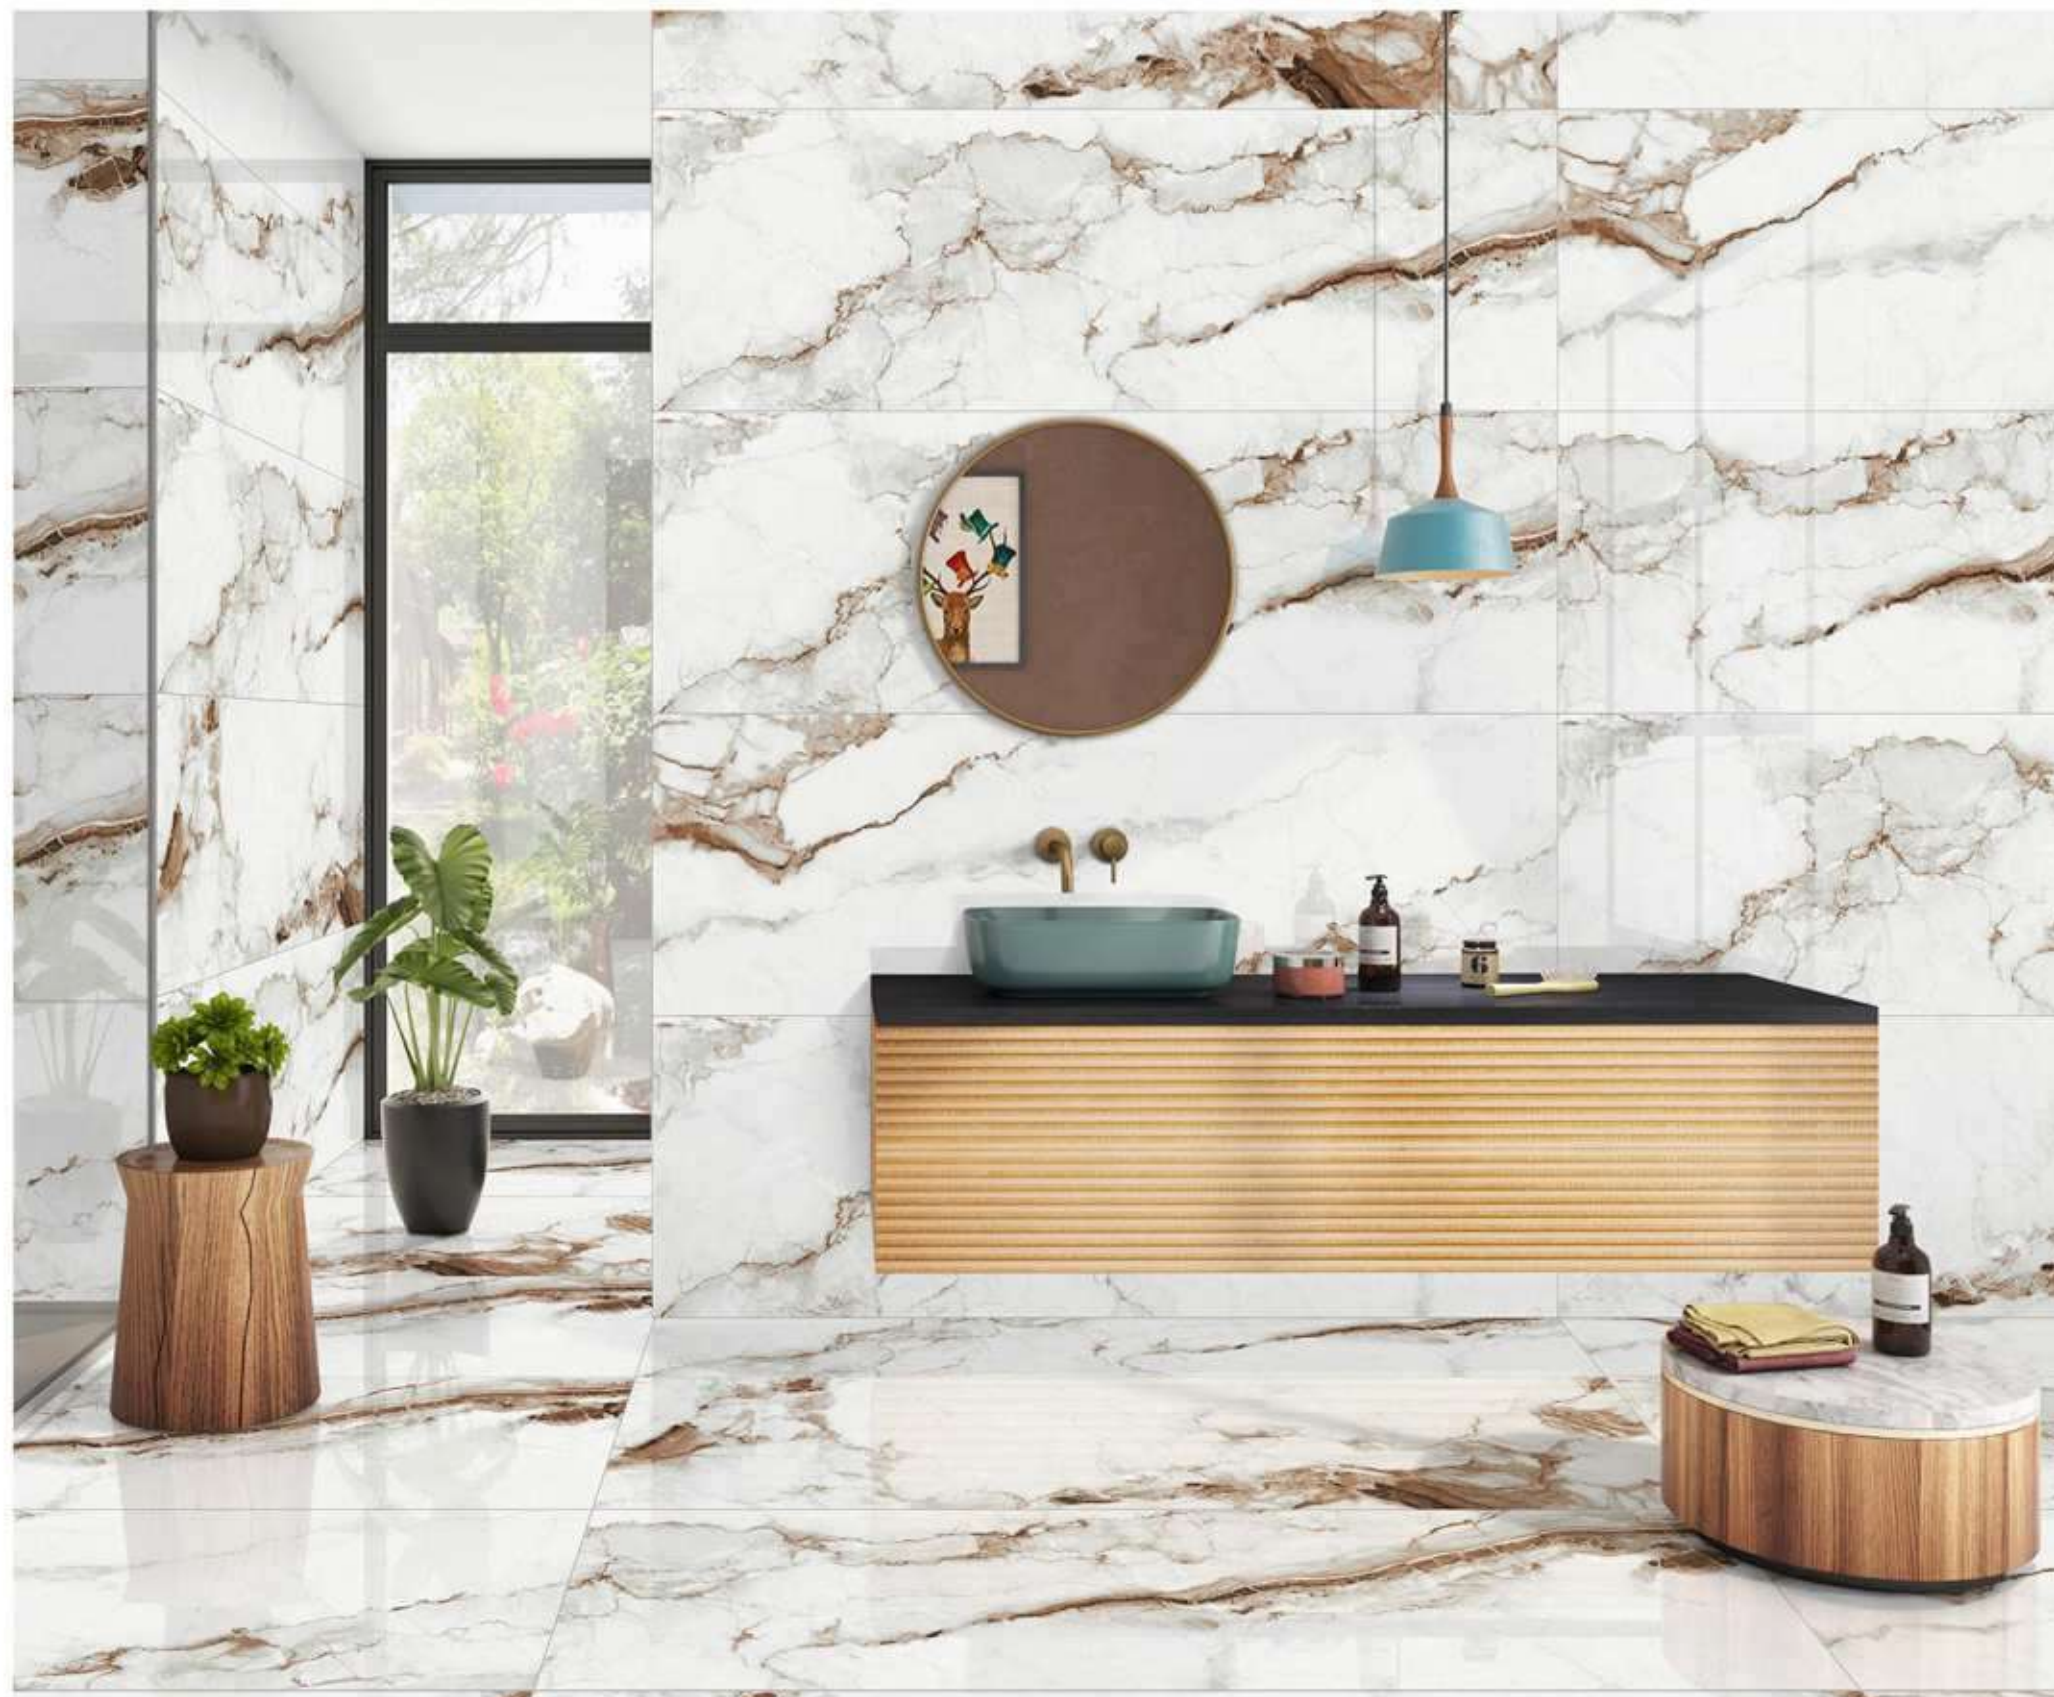

600x1800mm
GLOSSY
COLLECTION

SANDRA GOLD

R-4