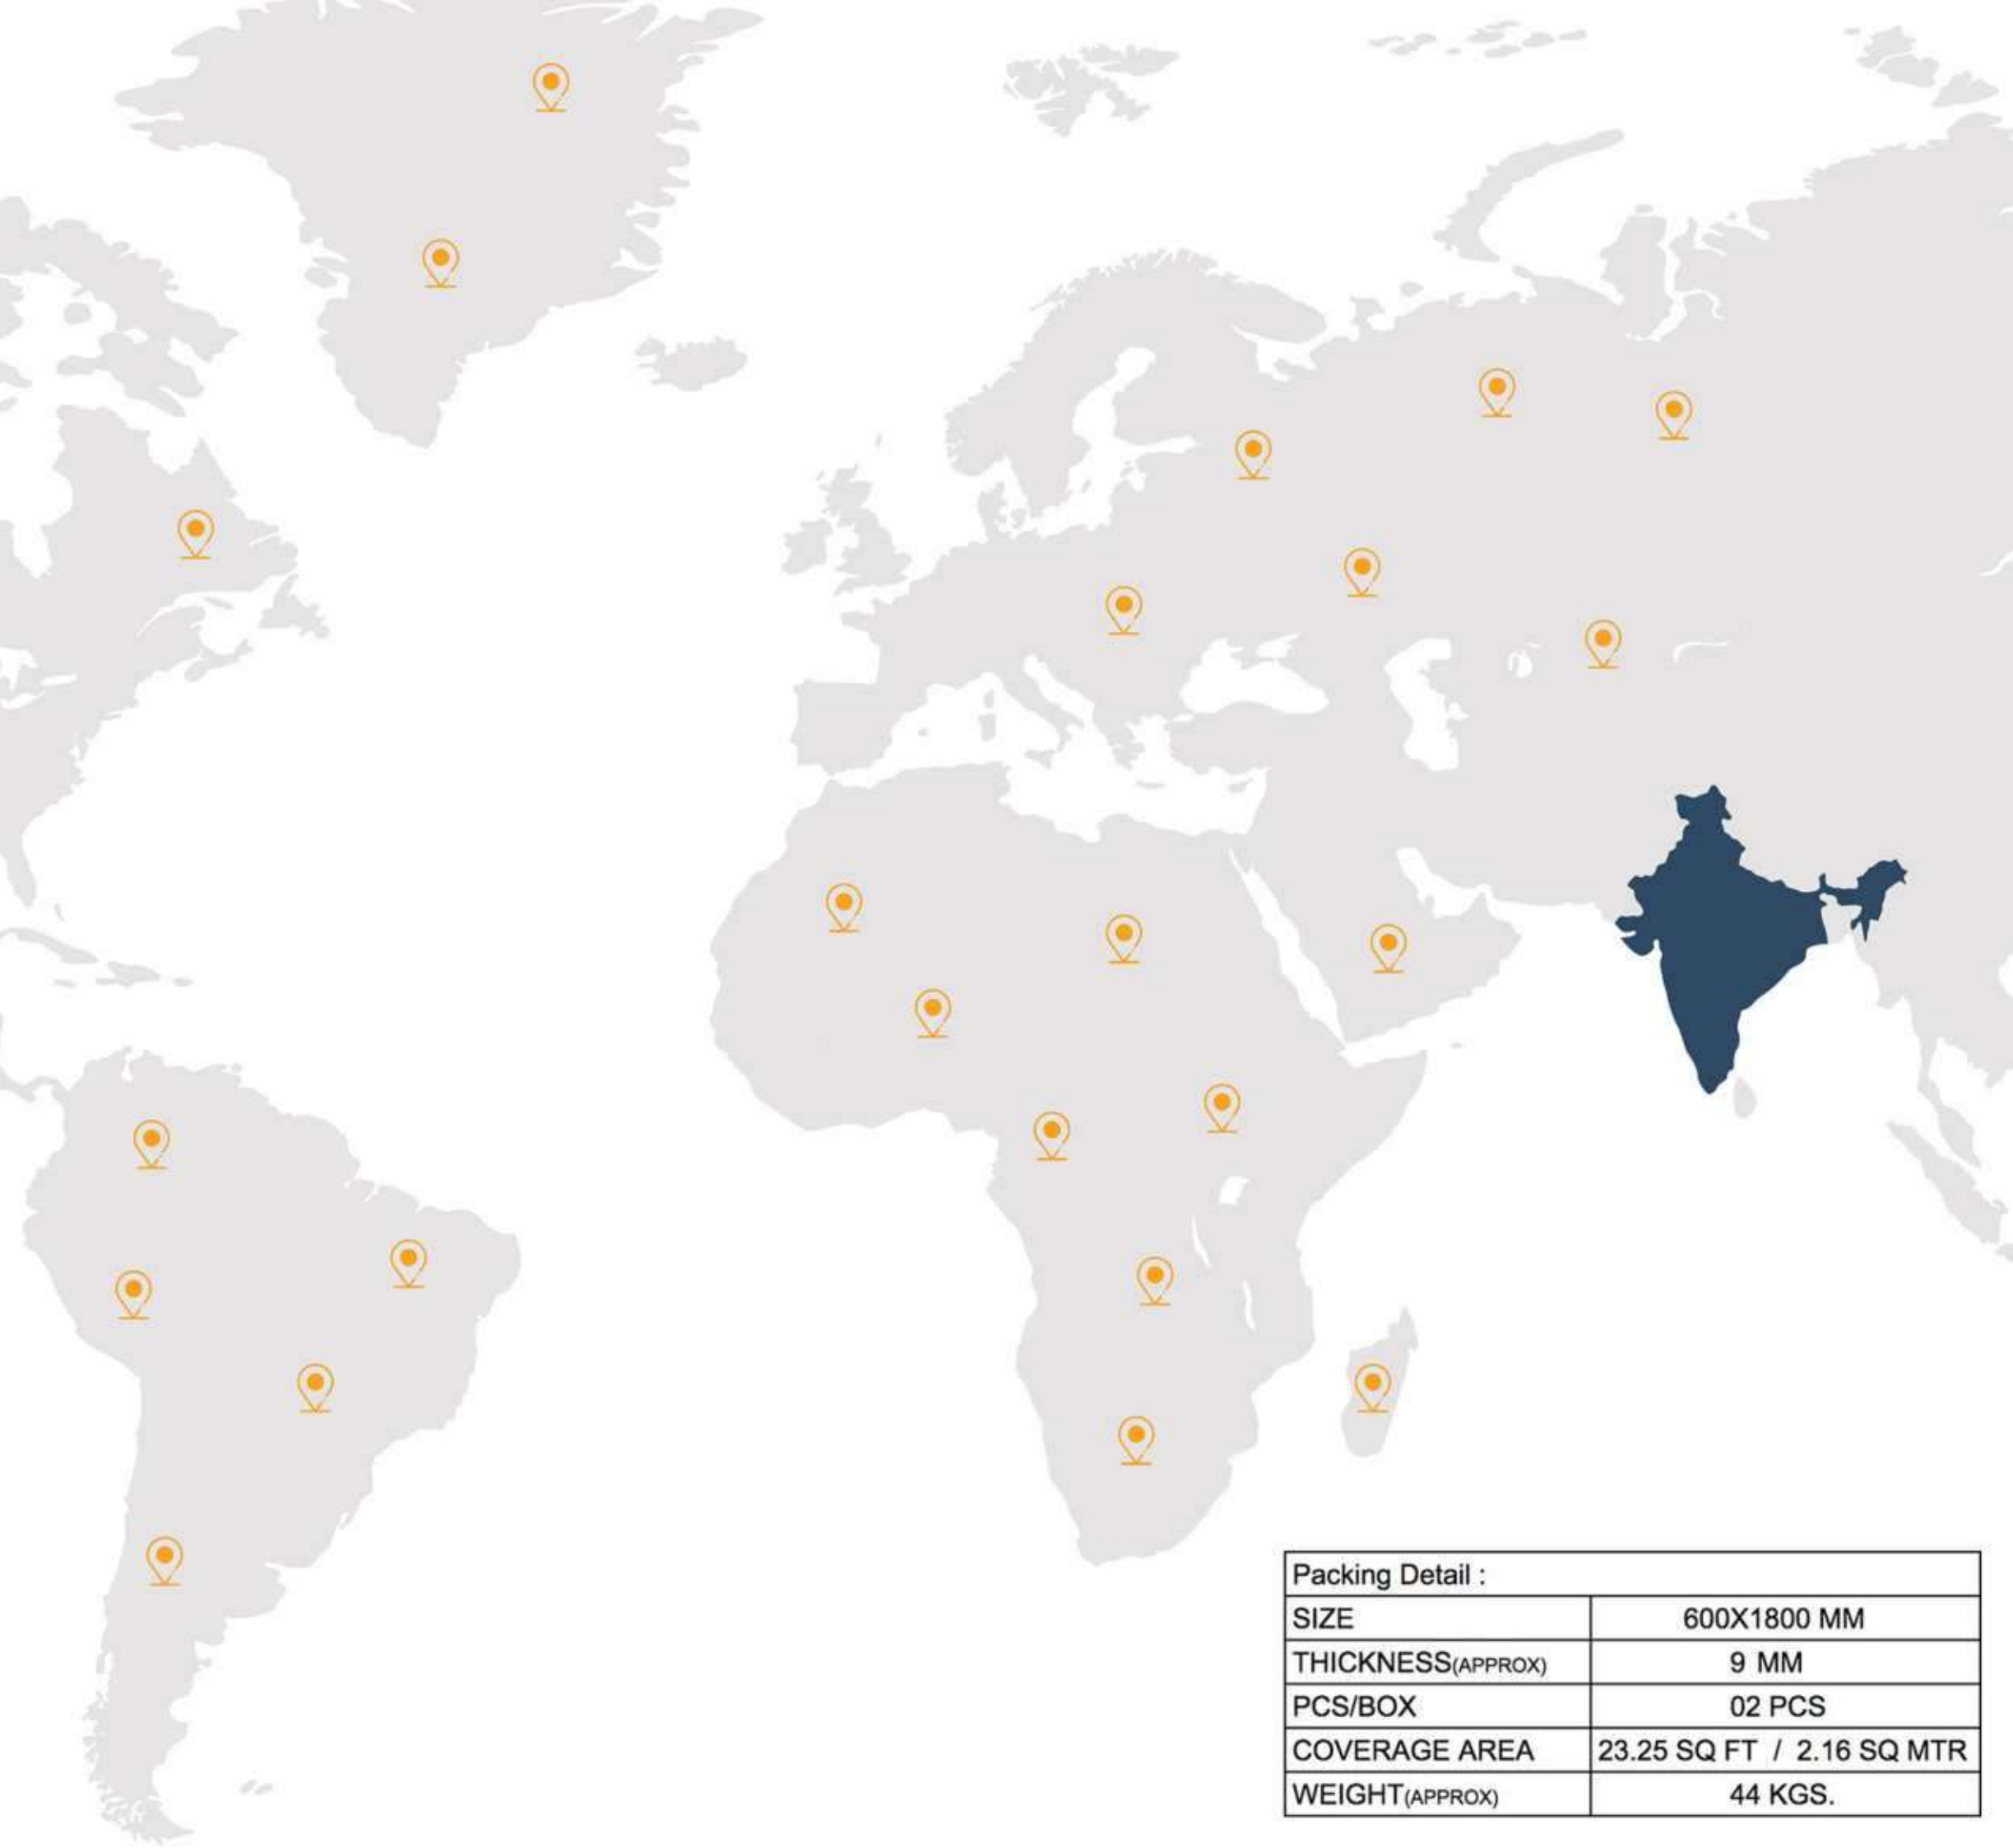

OUR GLOBAL NETWORK

Packing Detail :	
SIZE	600X1800 MM
THICKNESS(APPROX)	9 MM
PCS/BOX	02 PCS
COVERAGE AREA	23.25 SQ FT / 2.16 SQ MTR
WEIGHT(APPROX)	44 KGS.