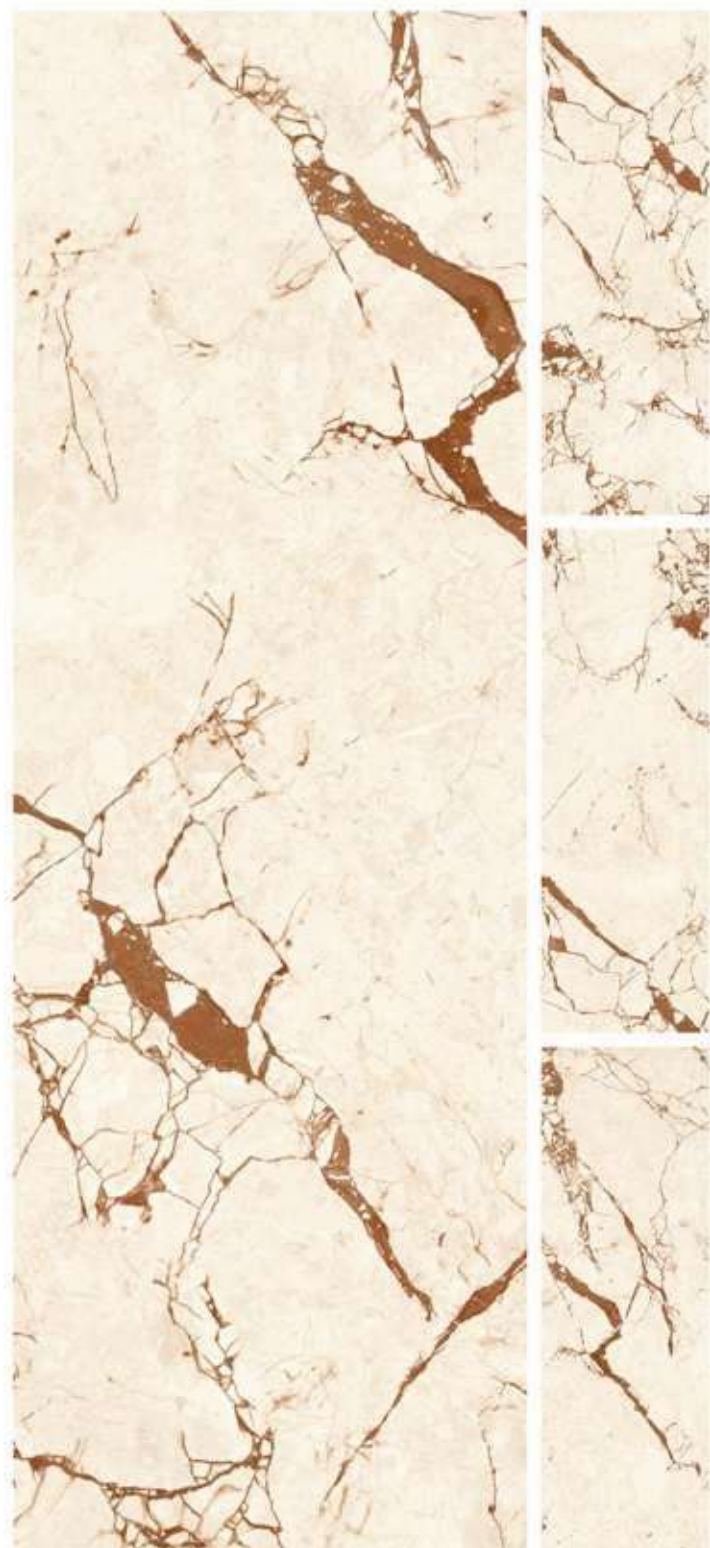

600x1800mm
GLOSSY
COLLECTION

SKYLAR GOLD

R-4

600x1800mm
GLOSSY
COLLECTION

SKYLAR NATURAL

R-4

600x1800mm
GLOSSY
COLLECTION

SPENDLE