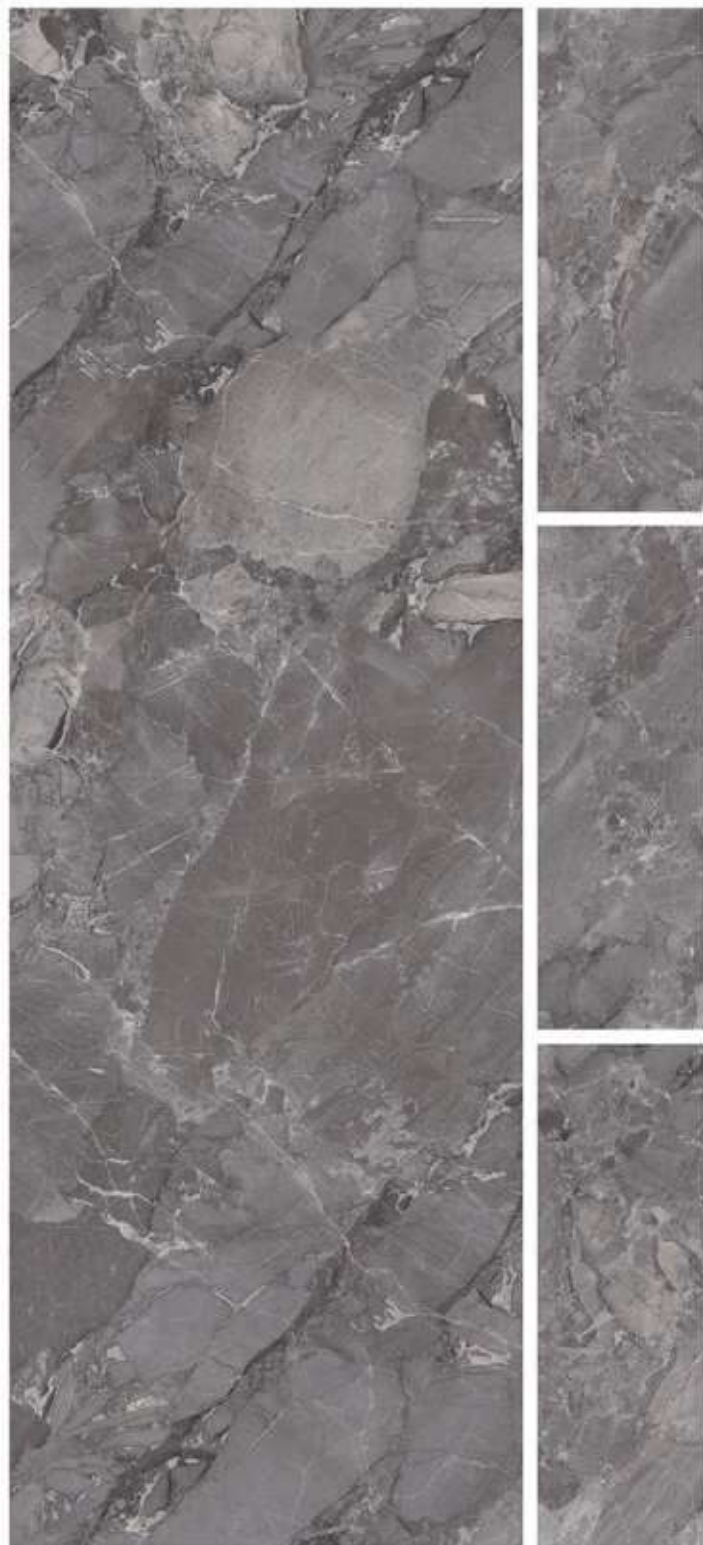

600x1800mm
GLOSSY
COLLECTION

ORCHID NERO

R-4

- ANTI-SLIP SURFACE
- HYGIENIC SURFACE
- FIRE RESISTANCE
- EASY MAINTENANCE
- HIGH DURABILITY
- WATER RESISTANCE