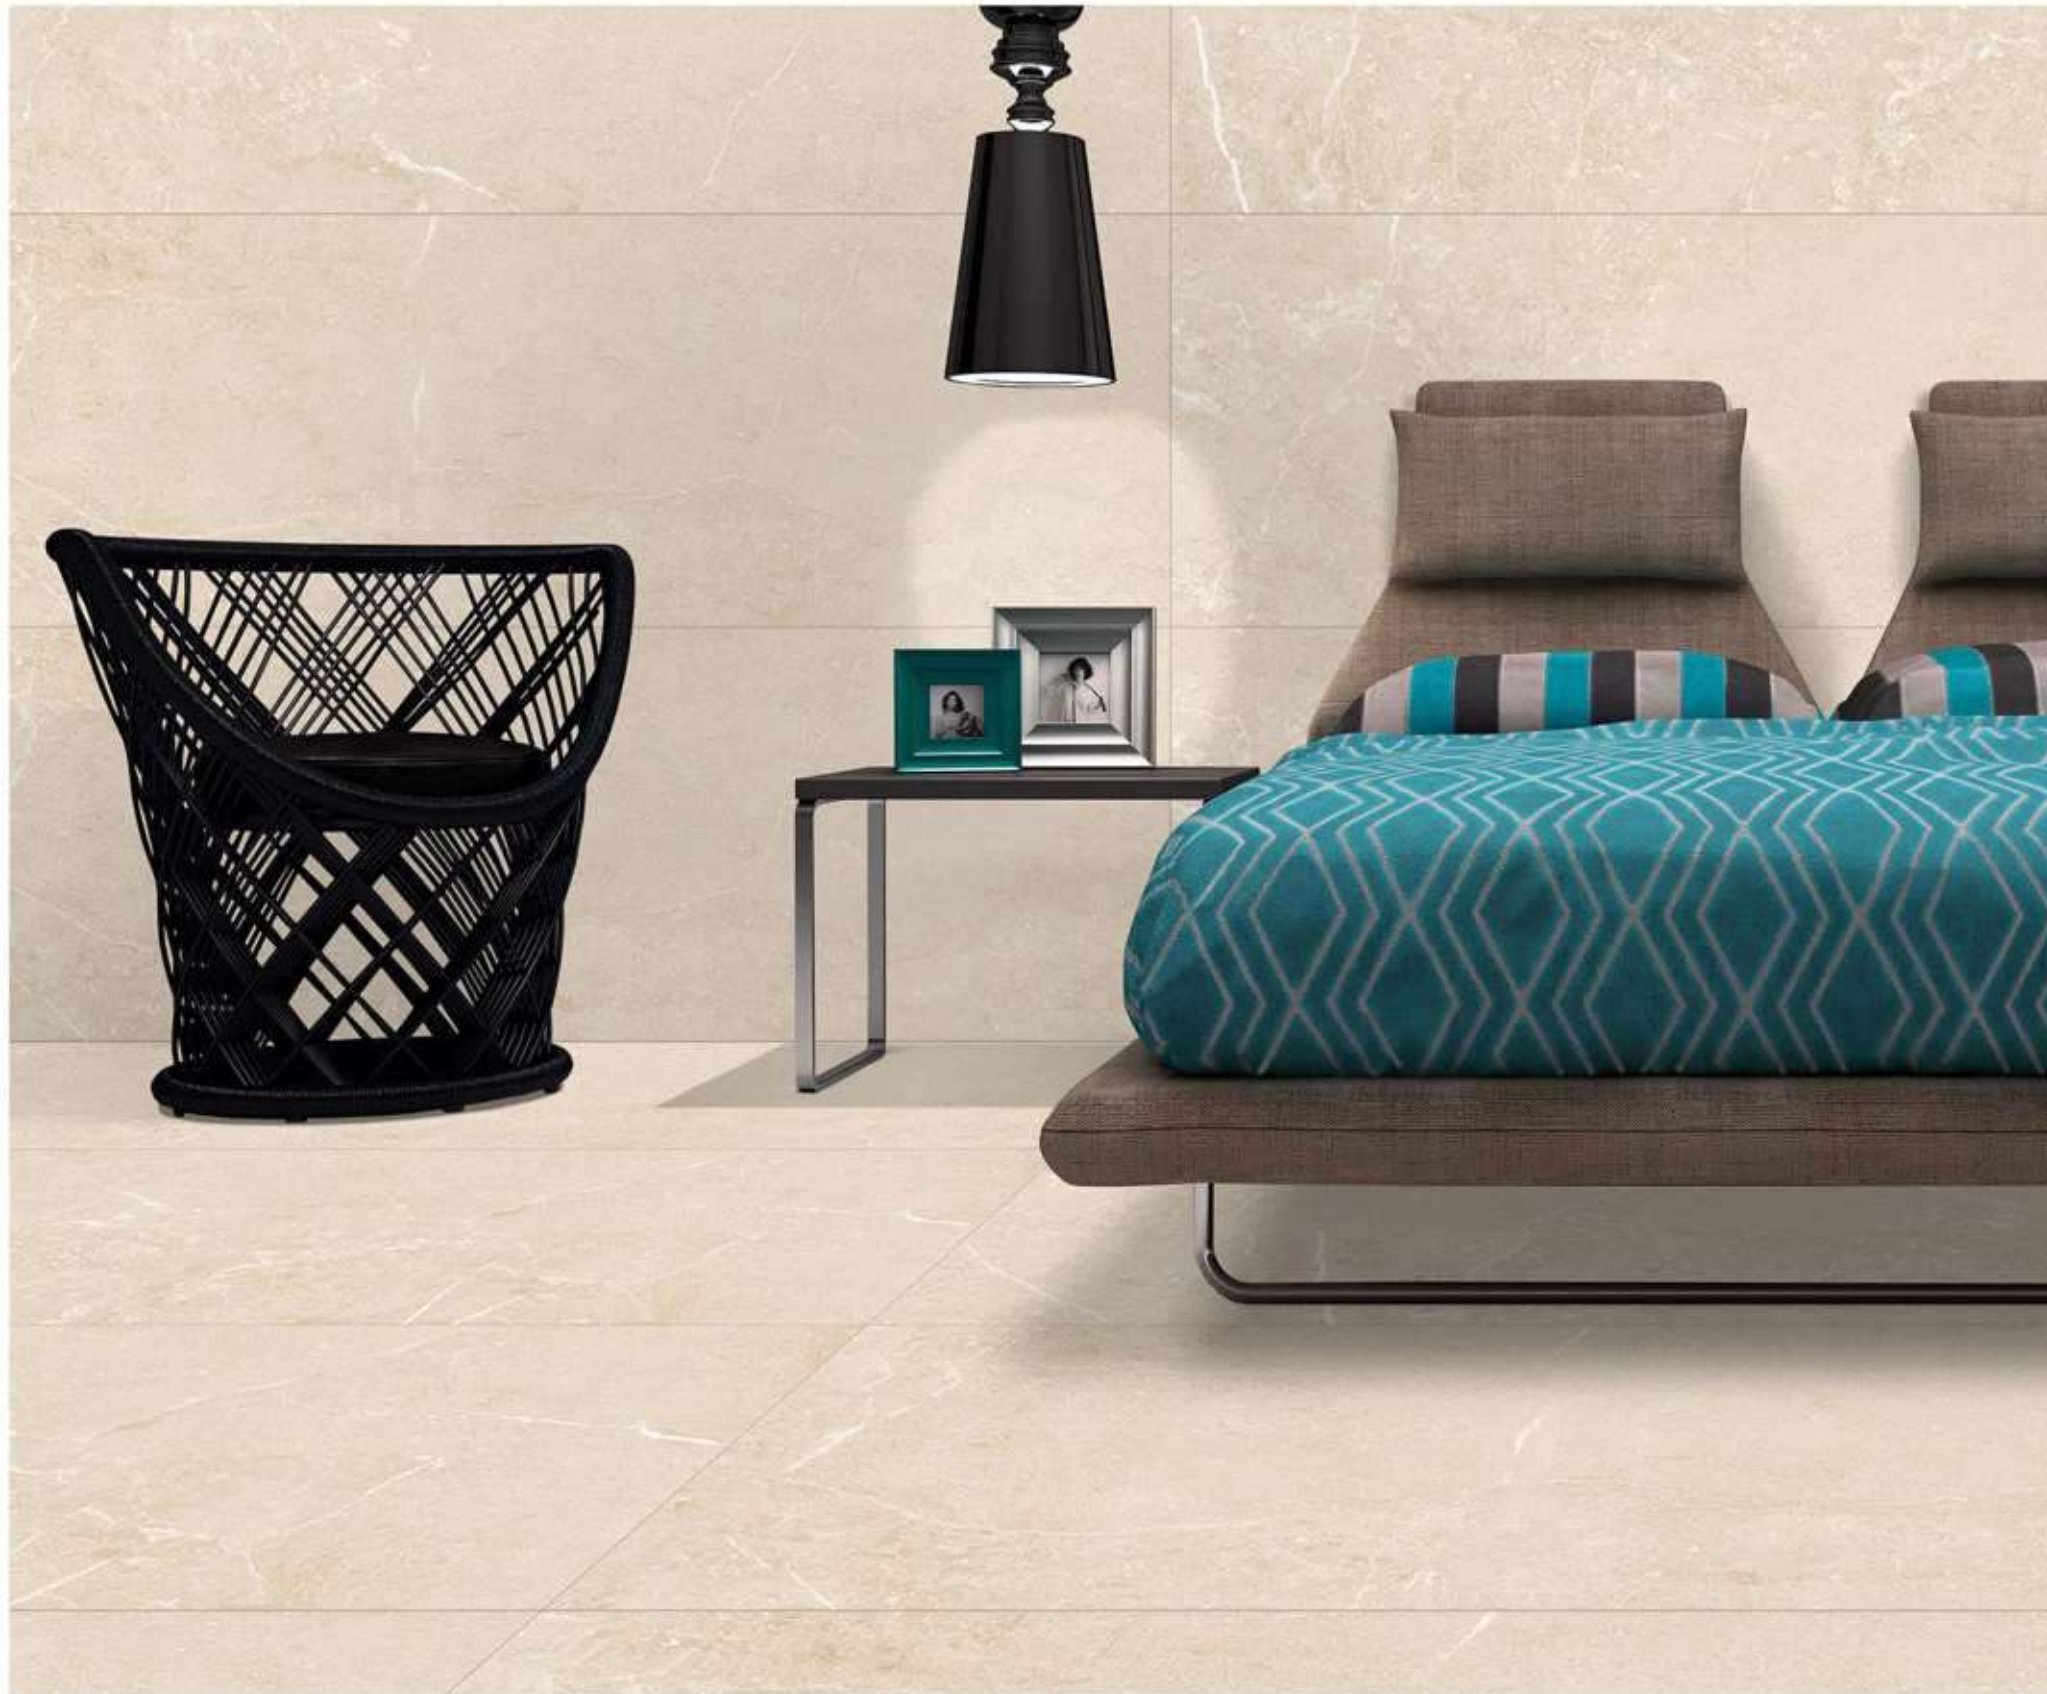

600x1800mm
MATT
COLLECTION

ZAMORA BEIGE

R-4