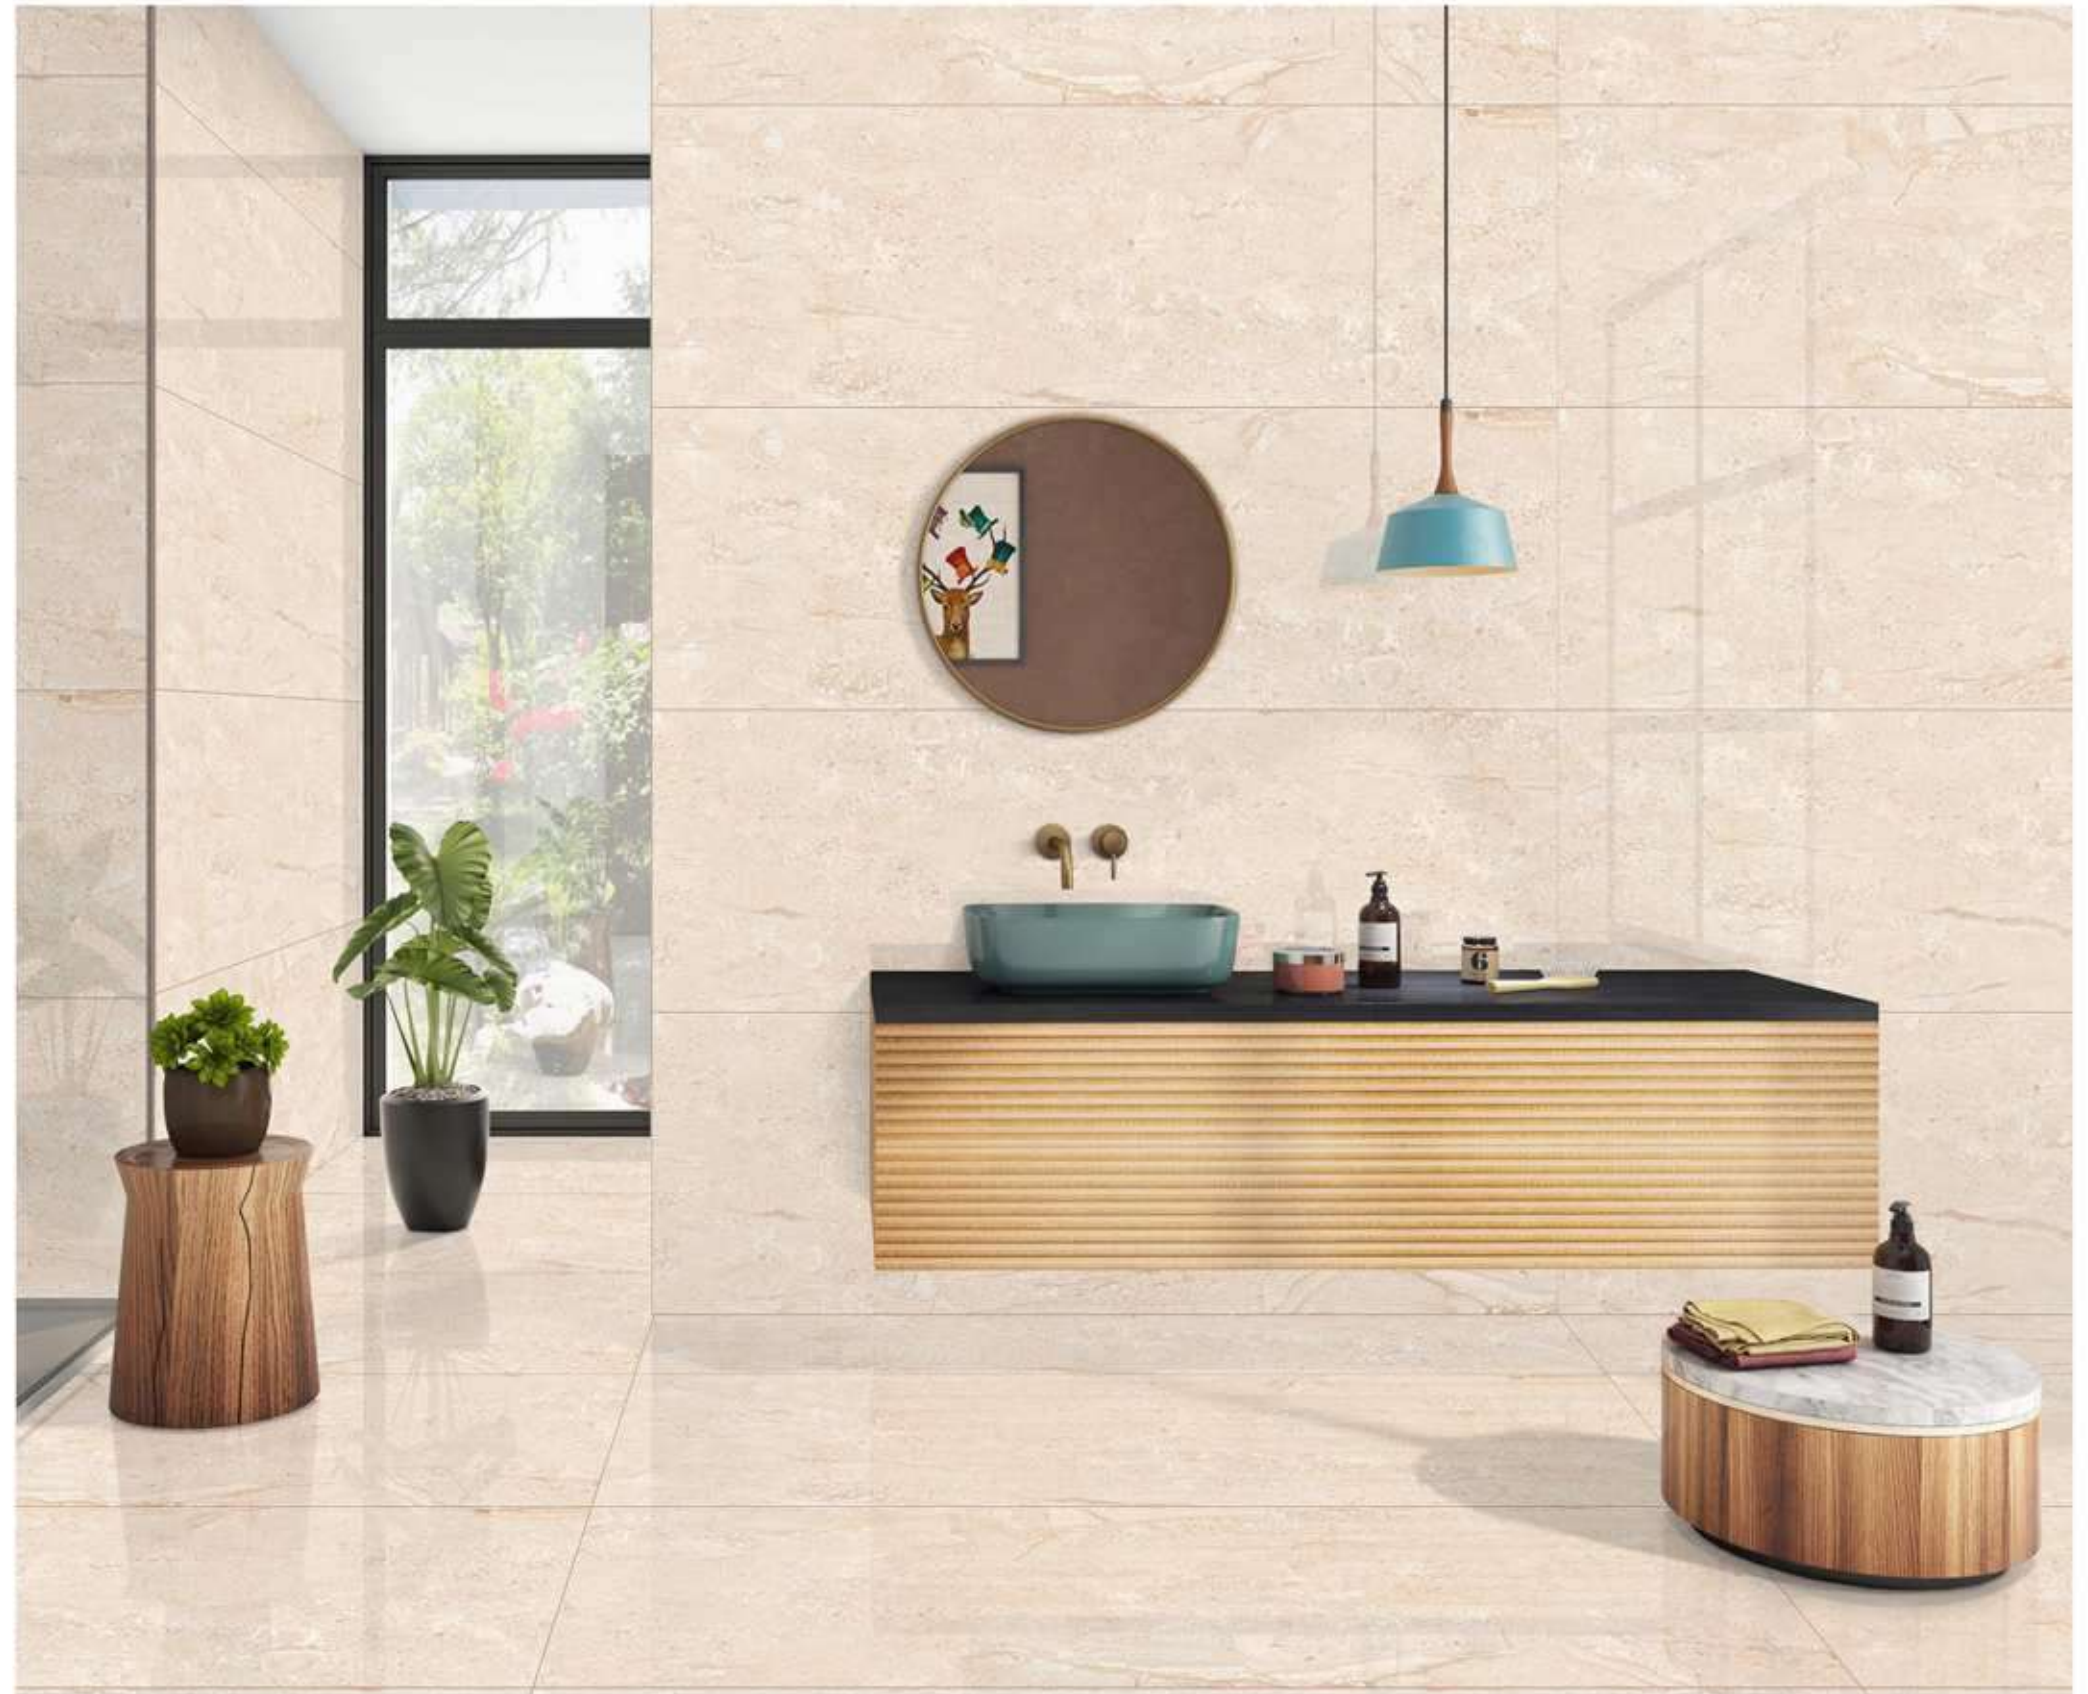

600x1800mm
GLOSSY
COLLECTION

CREMA DYNA