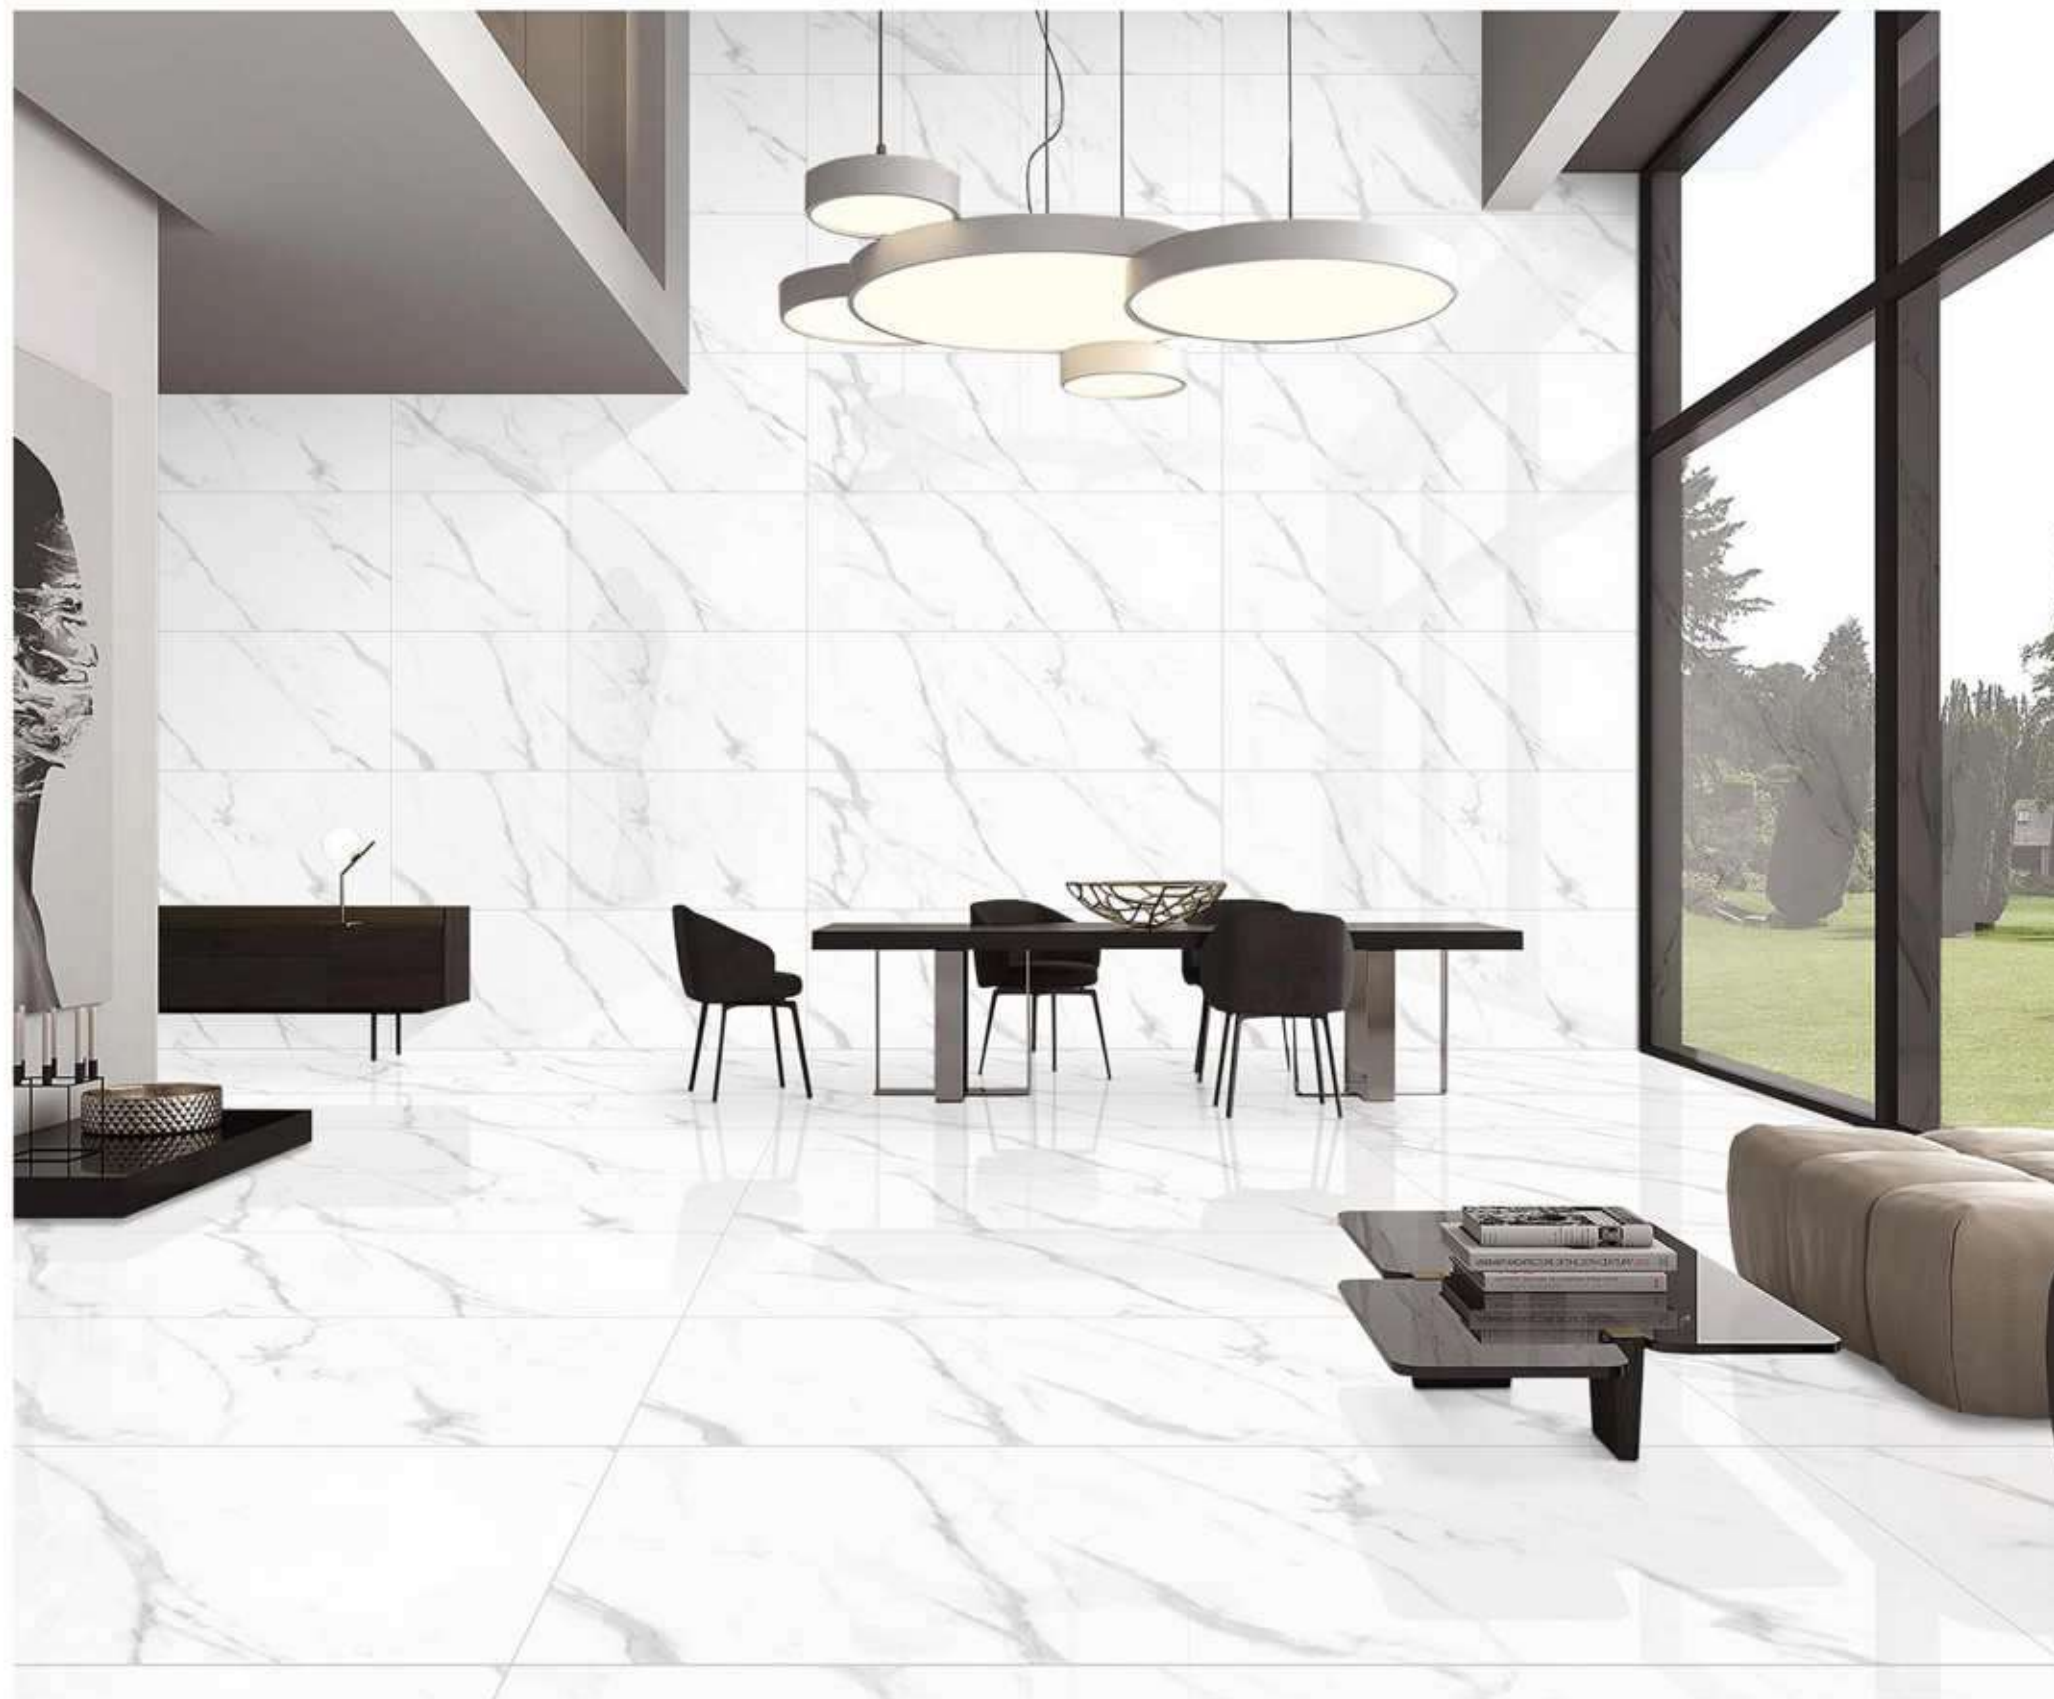

R-4

600x1800mm
GLOSSY
COLLECTION

SCARLET

R-4

- ANTI-SLIP SURFACE
- HYGIENIC SURFACE
- FIRE RESISTANCE
- EASY MAINTENANCE
- HIGH DURABILITY
- WATER RESISTANCE

600x1800mm
GLOSSY
COLLECTION

SIMONE

R-4