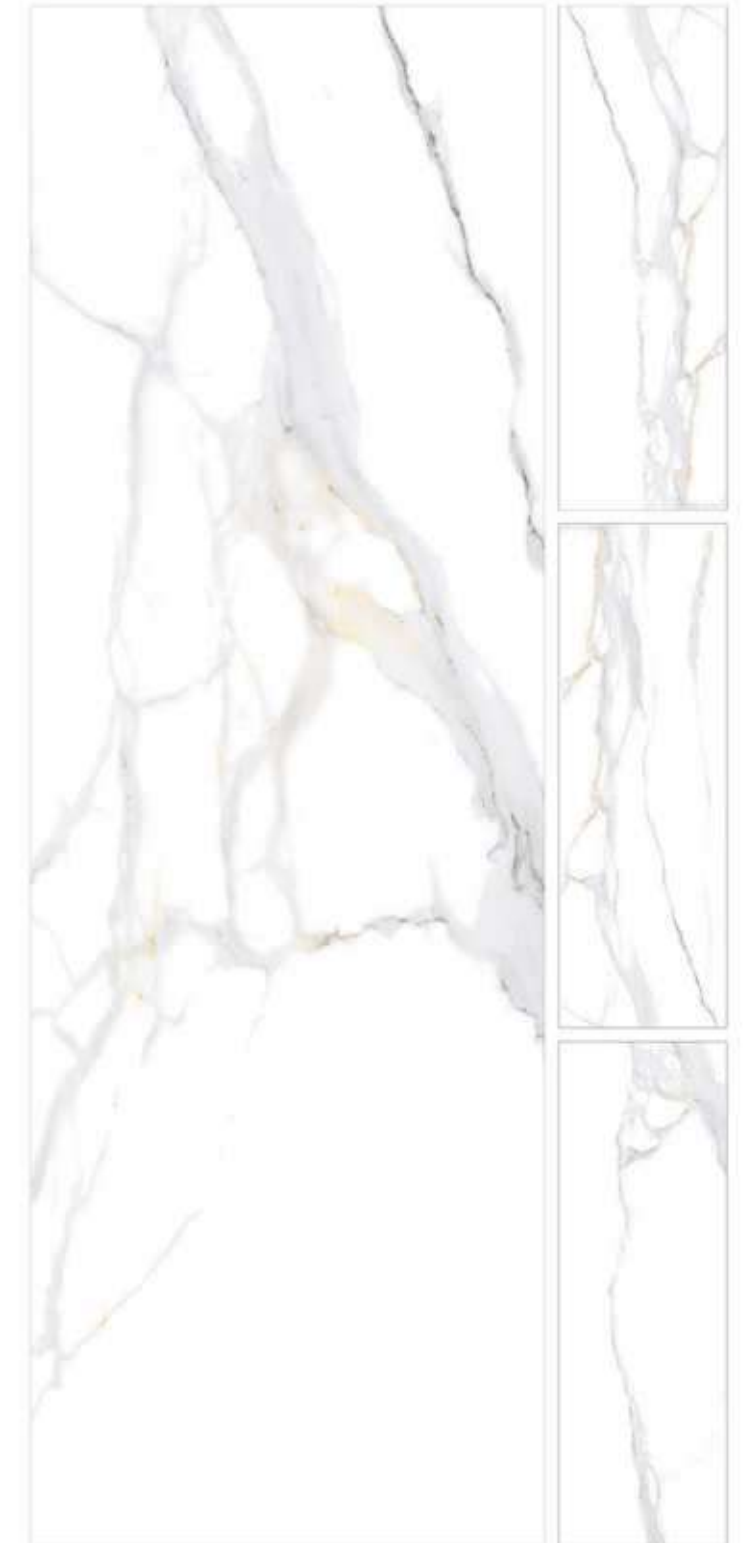

FLORANCE BIANCO

R-4

- ANTI-SLIP SURFACE
- HYGIENIC SURFACE
- FIRE RESISTANCE
- EASY MAINTENANCE
- HIGH DURABILITY
- WATER RESISTANCE

600x1800mm
GLOSSY
COLLECTION

IMPERIAL SATVARIO

R-4

- ANTI-SLIP SURFACE
- HYGIENIC SURFACE
- FIRE RESISTANCE
- EASY MAINTENANCE
- HIGH DURABILITY
- WATER RESISTANCE