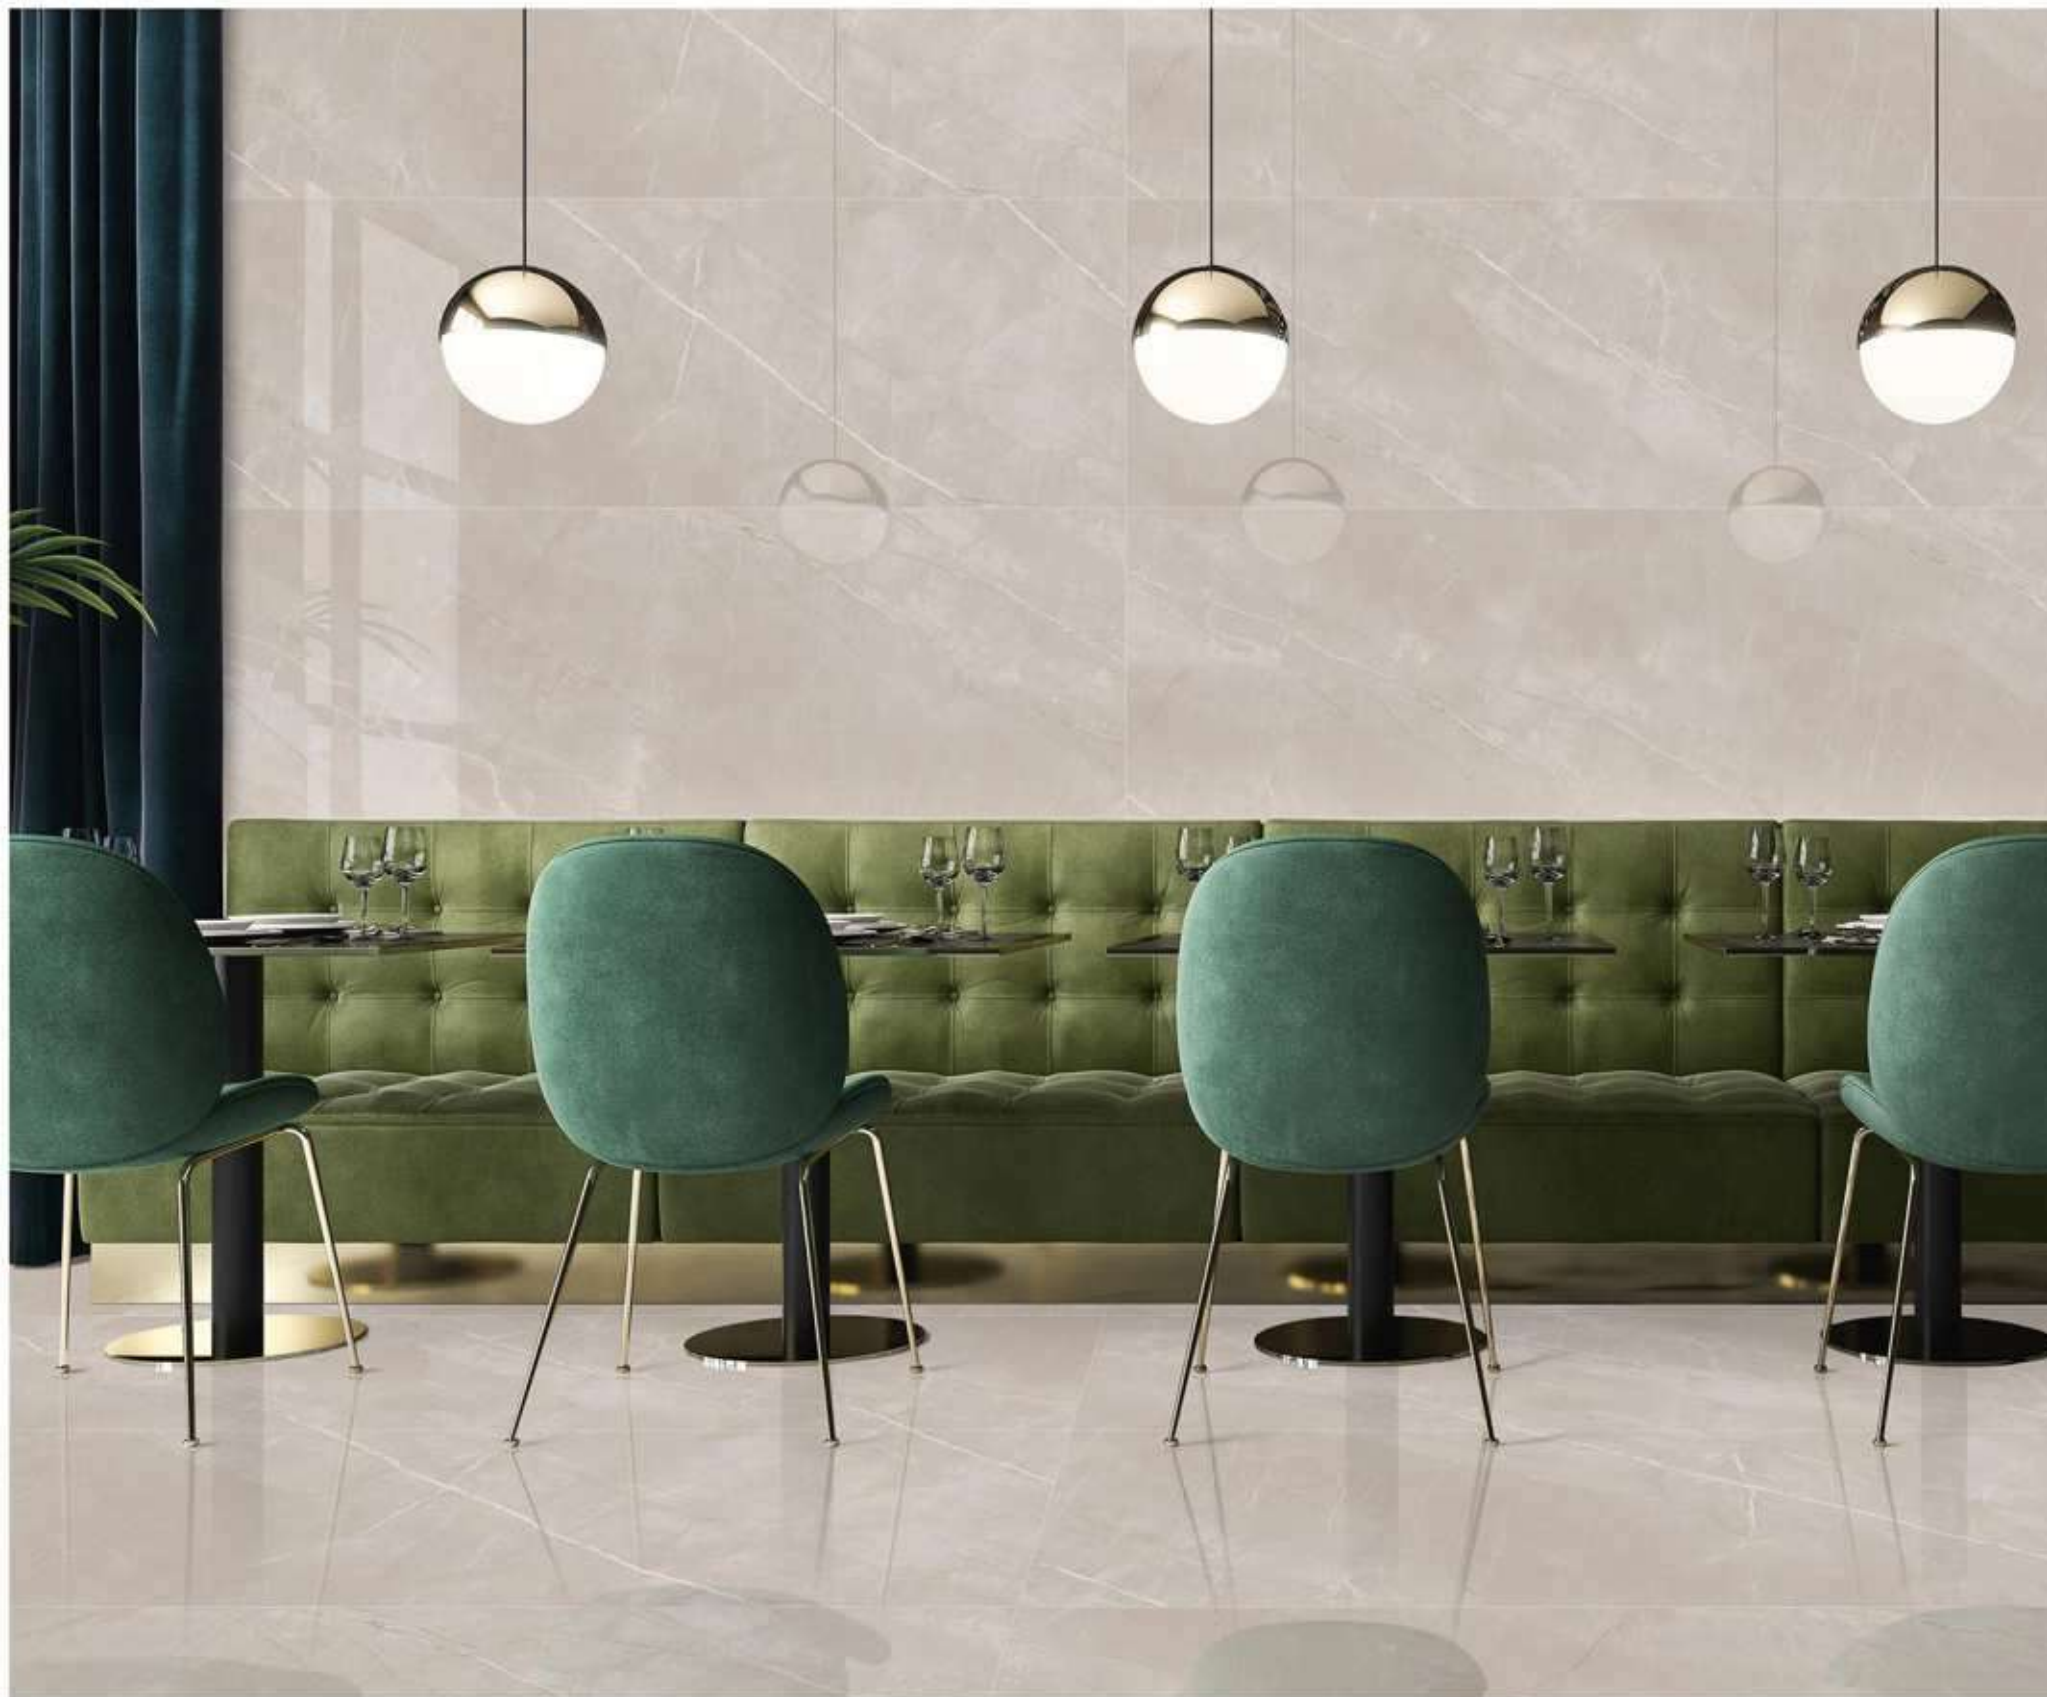

600x1800mm
GLOSSY
COLLECTION

R-4