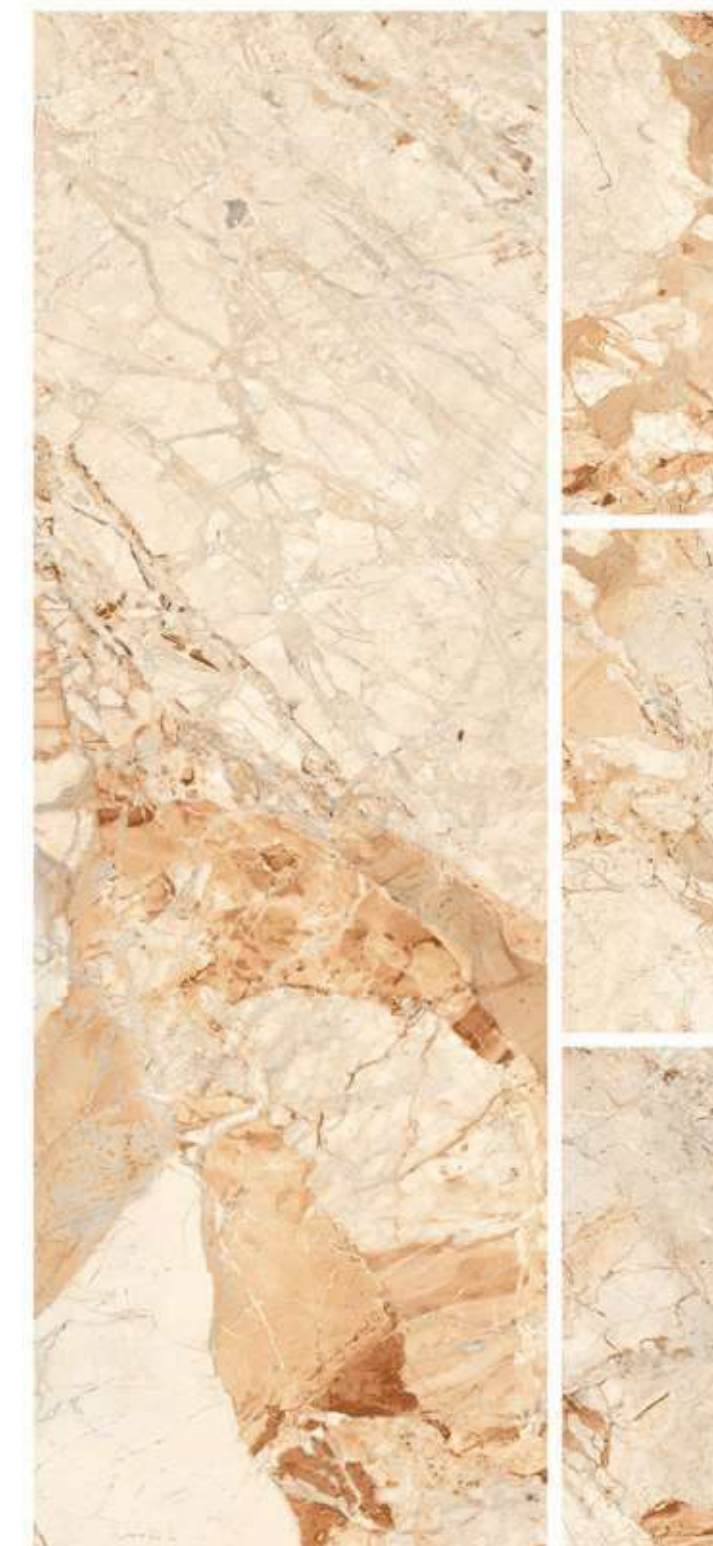

600x1800mm
GLOSSY
COLLECTION

BERLIN BRECCIA BEIGE

R-4