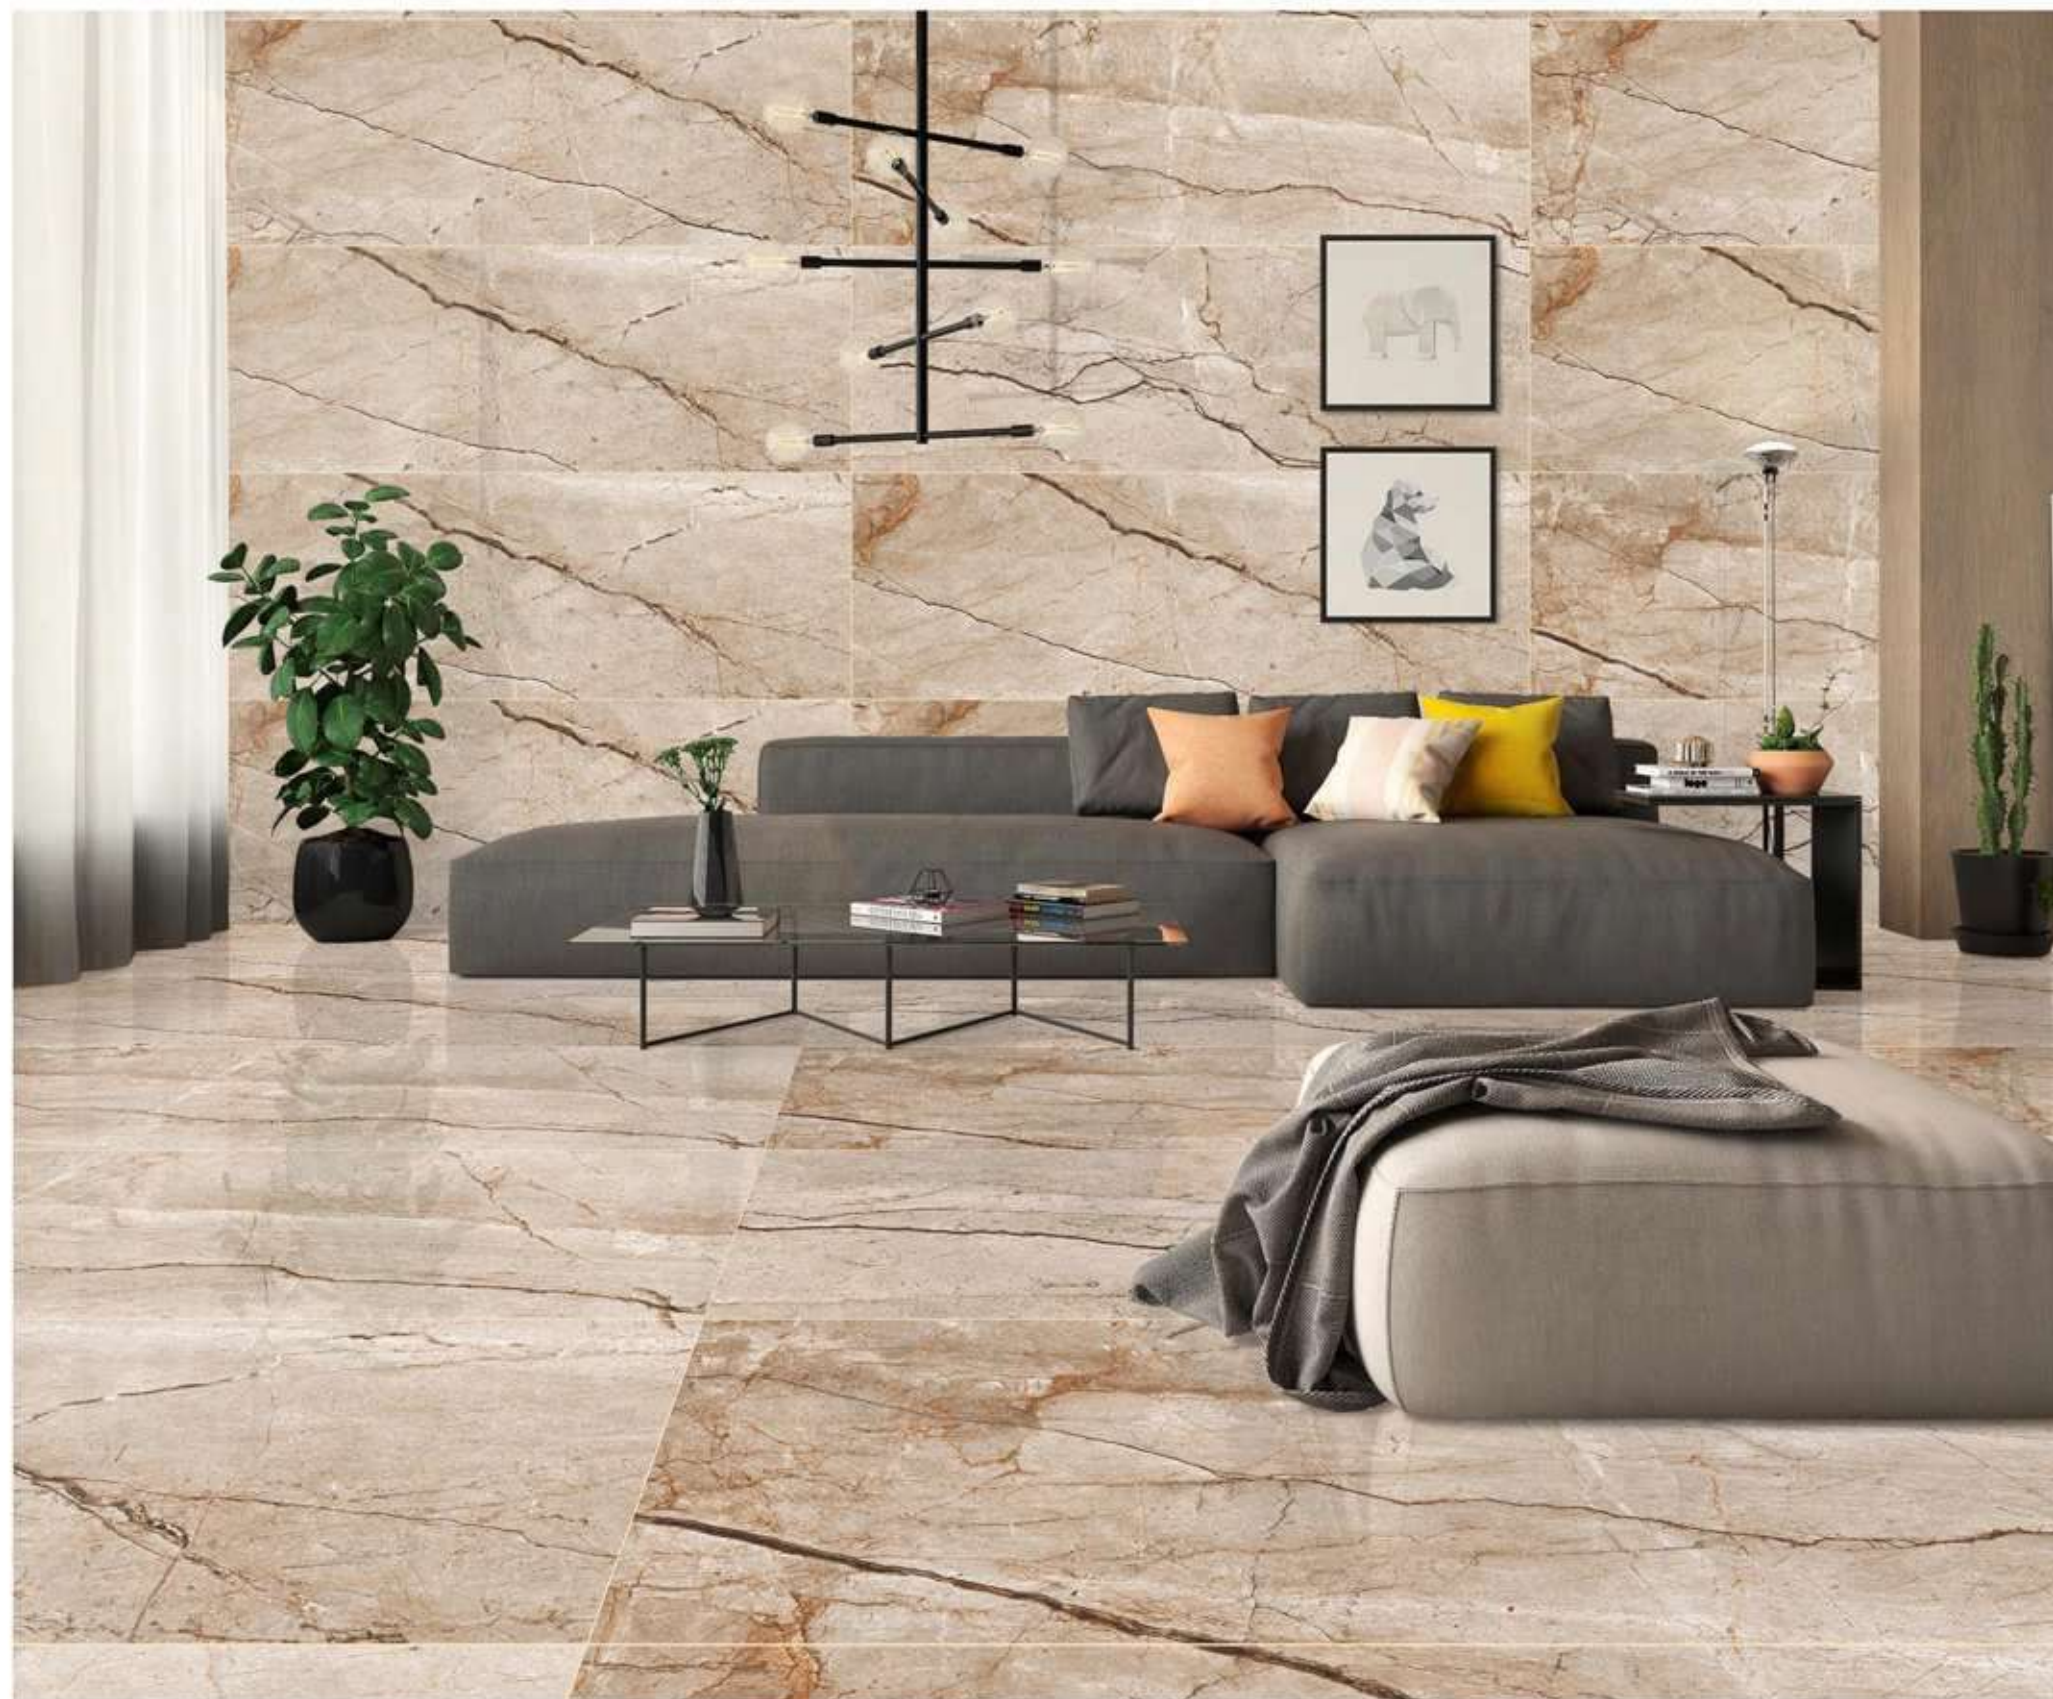

R-4

600x1800mm
GLOSSY
COLLECTION

ROCKER BROWN

R-4

600x1800mm
GLOSSY
COLLECTION

ROYAL SATVARIO

R-4

600x1800mm
GLOSSY
COLLECTION